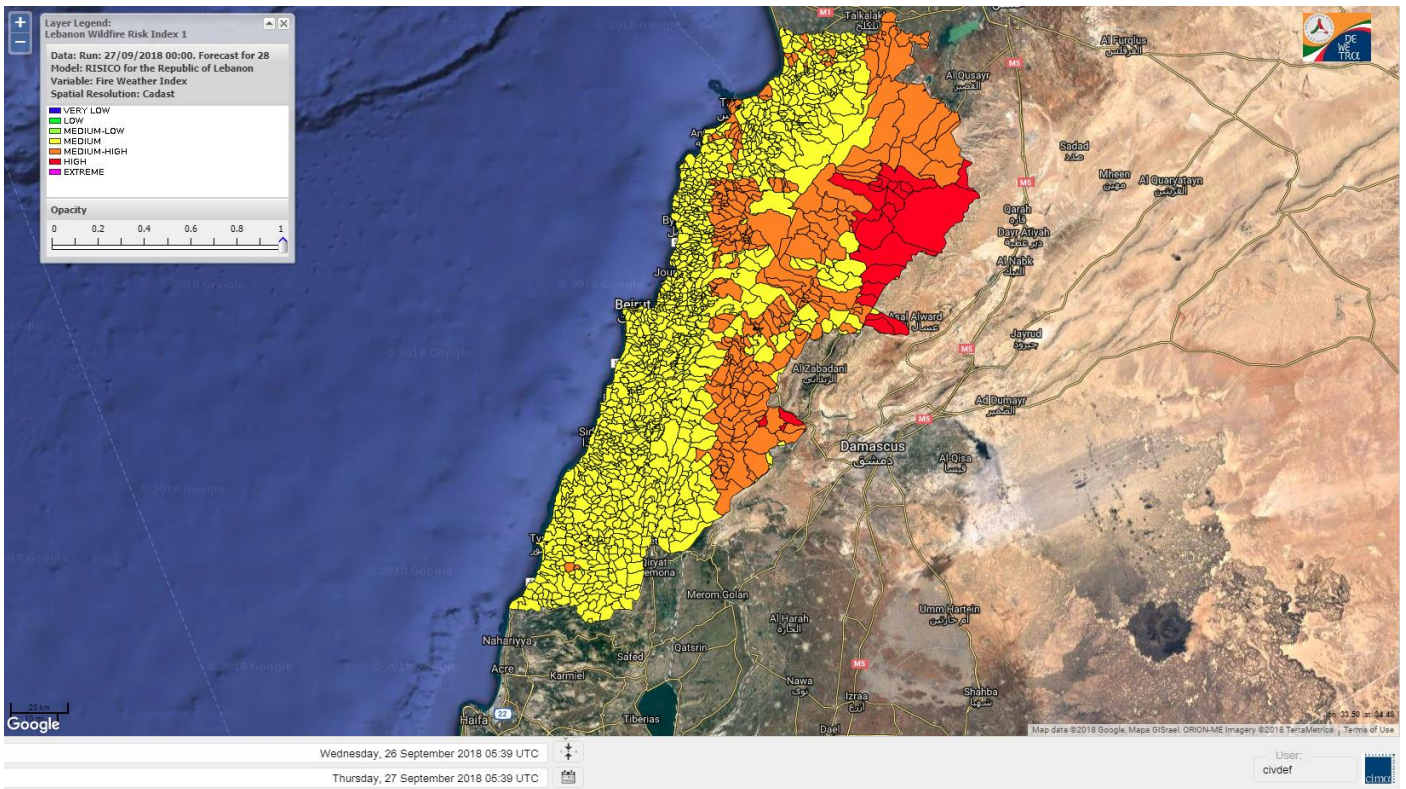

Lebanon for 28 SEP 2018