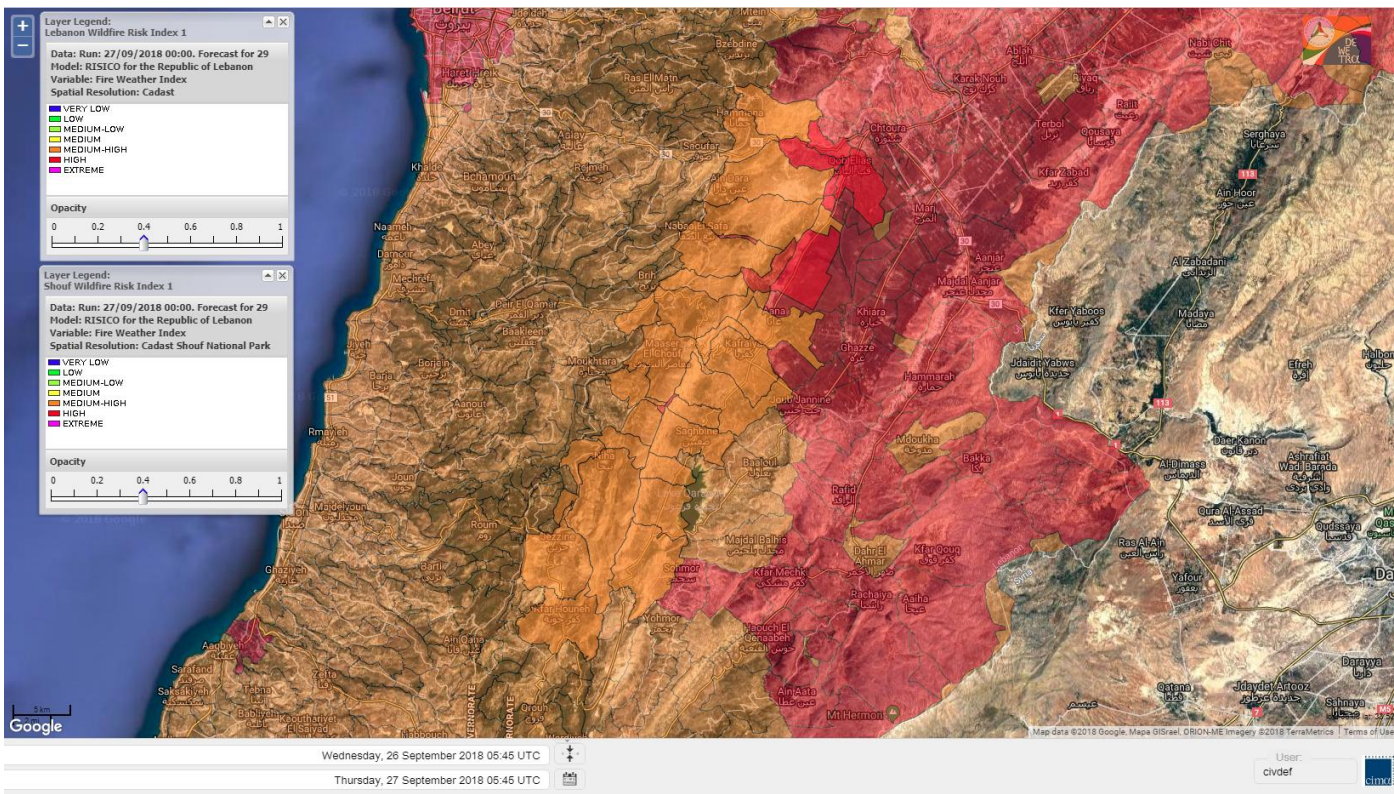

Shouf Biosphere Reserve Forecast for 29 SEP 2018