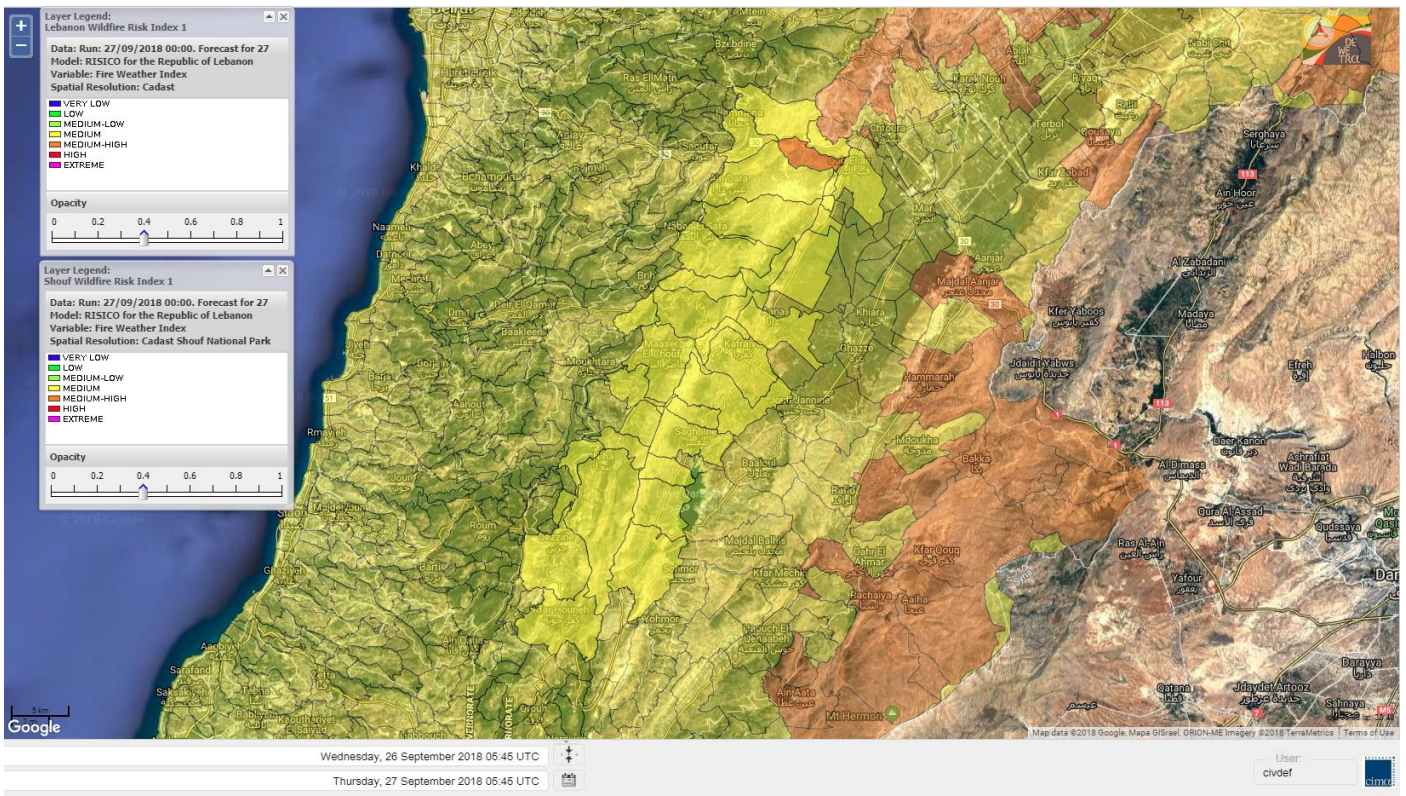

Shouf Biosphere Reserve Forecast for 27 SEP 2018