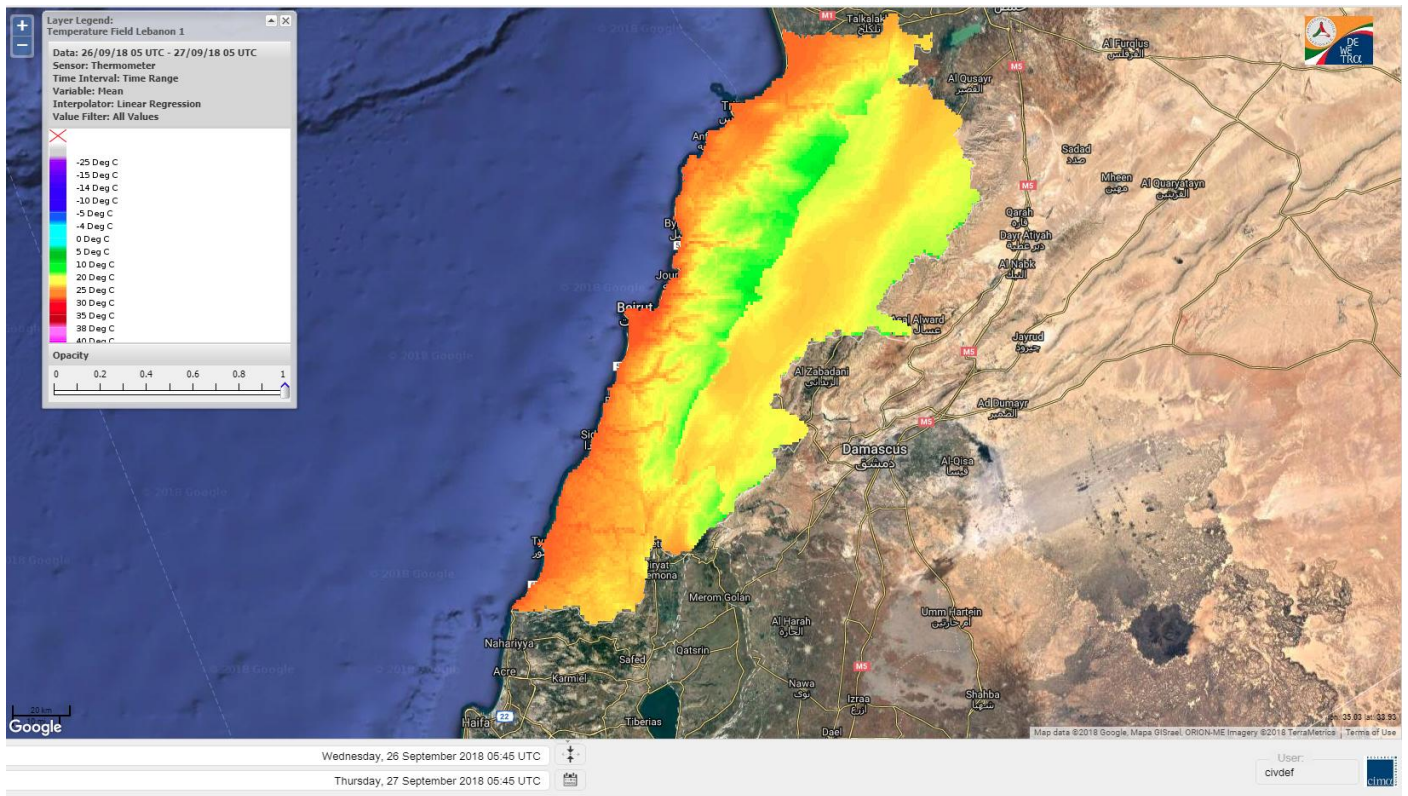

Lebanon temperature for Lebanon 27 SEP 2018