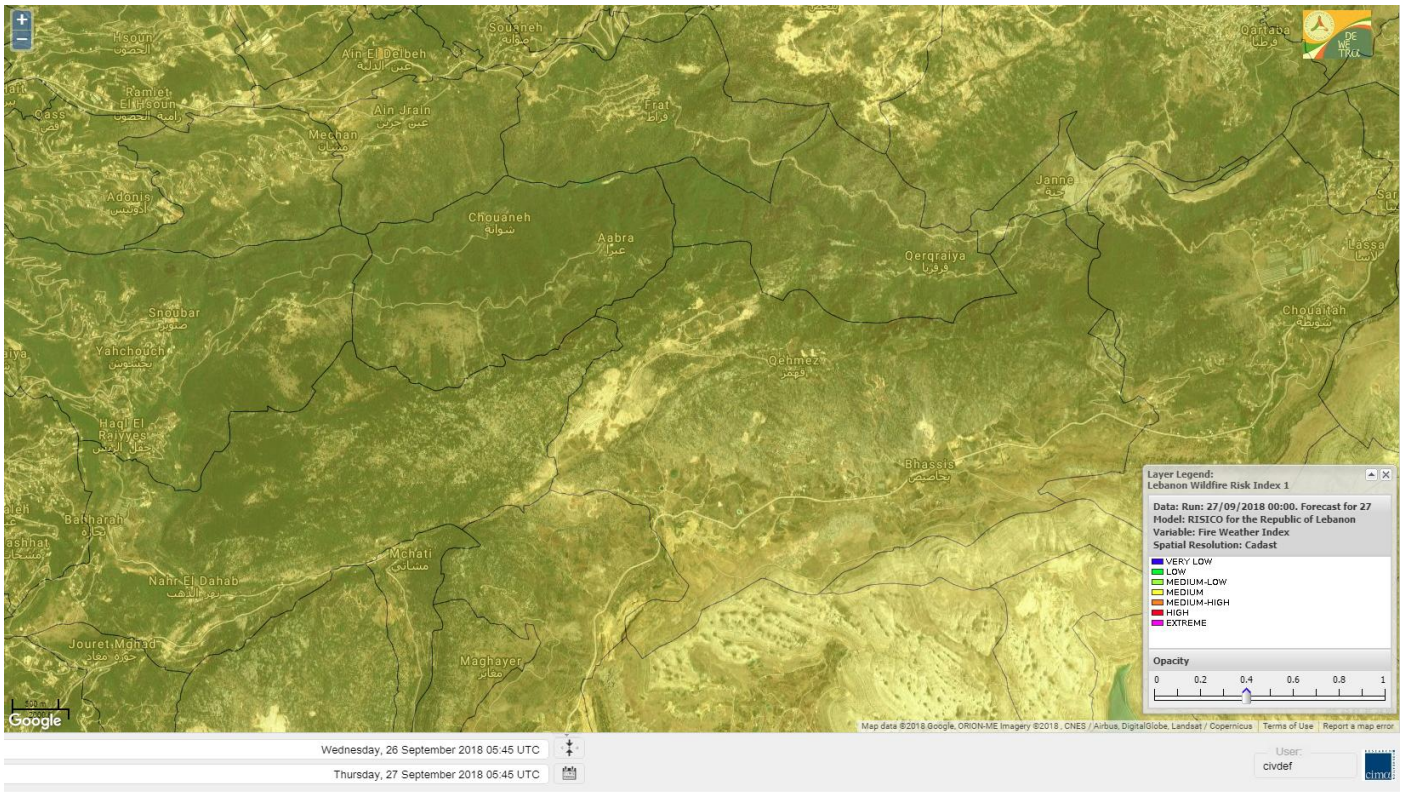

Jabal Moussa Reserve Forecast for 27 SEP 2018