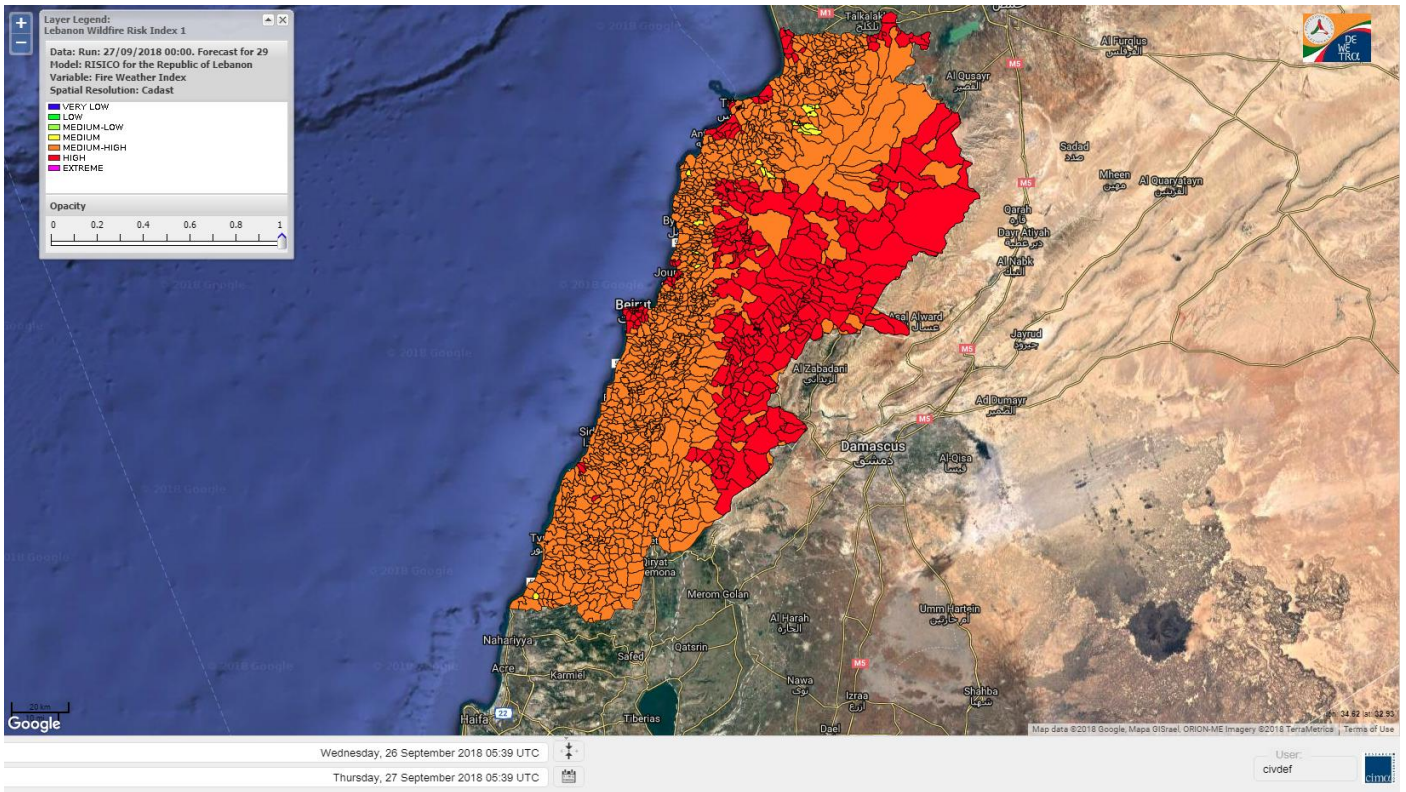

Lebanon for 29 SEP 2018