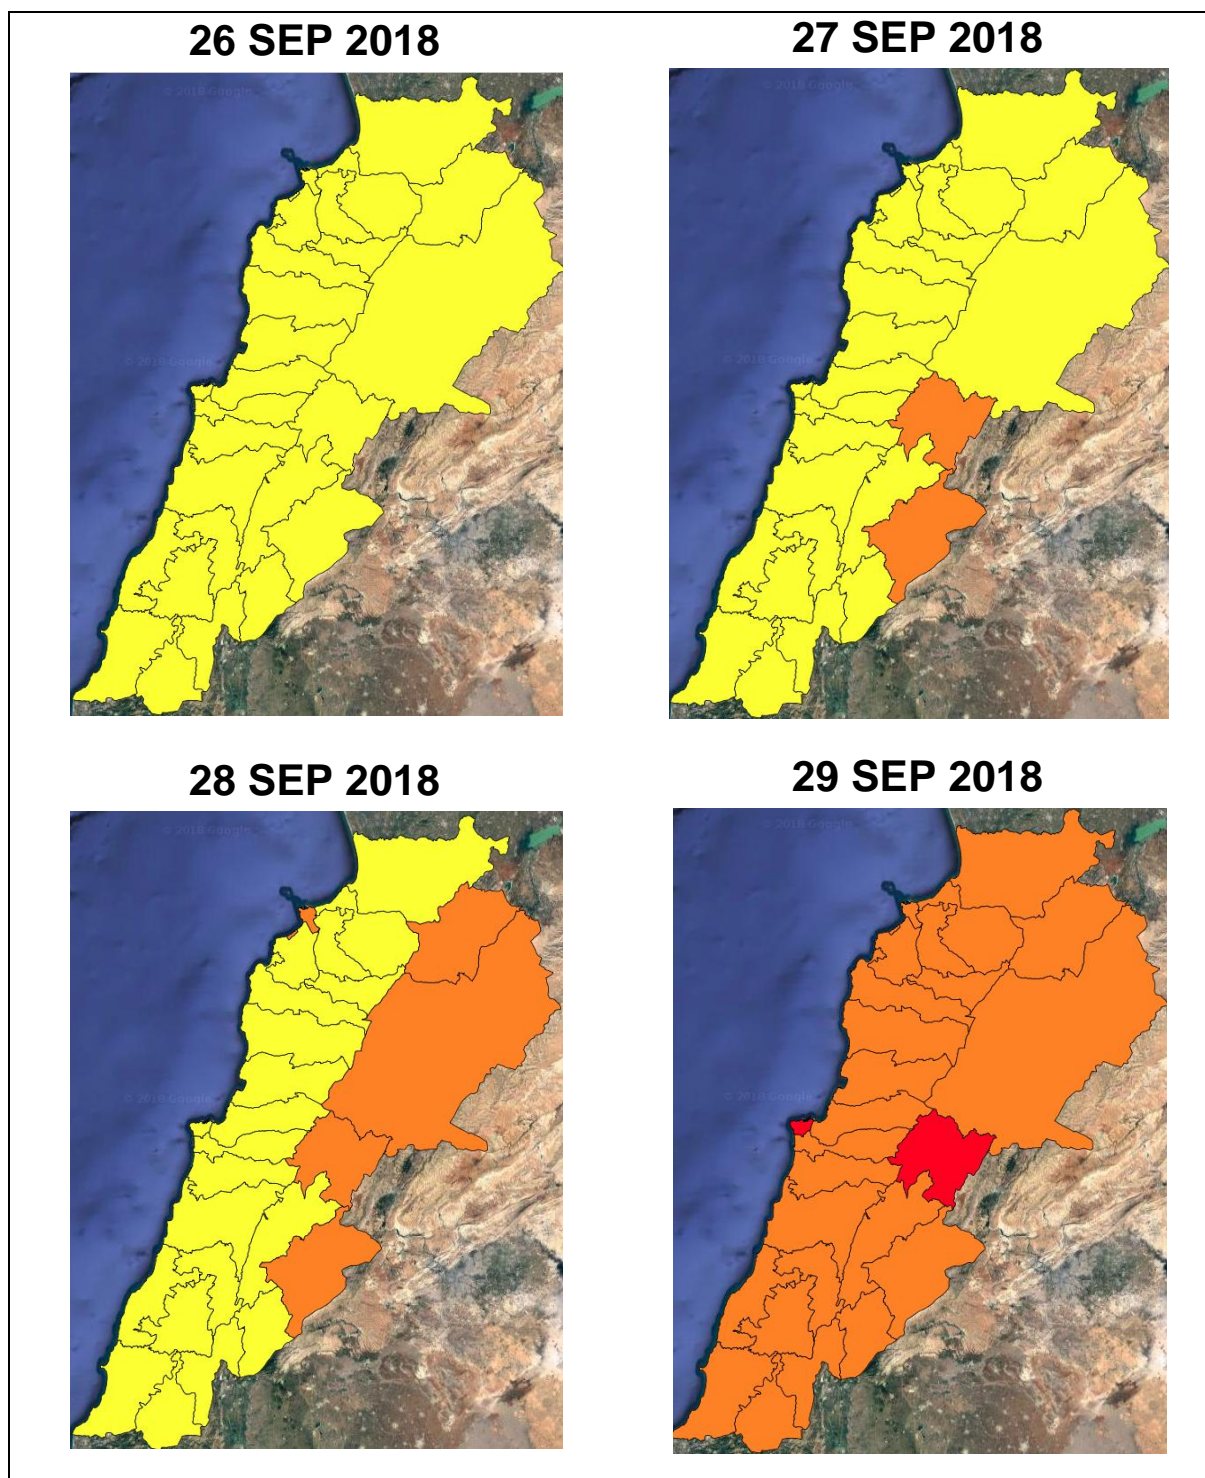

FIRE RISK INDEX

Layer Legend:
Lebanon Wildfire Risk Index 1

Data: Run: 27/09/2018 00:00. Forecast for 27
Model: RISICO for the Republic of Lebanon
Variable: Fire Weather Index
Spatial Resolution: Caza

- VERY LOW
- LOW
- MEDIUM-LOW
- MEDIUM
- MEDIUM-HIGH
- HIGH
- EXTREME