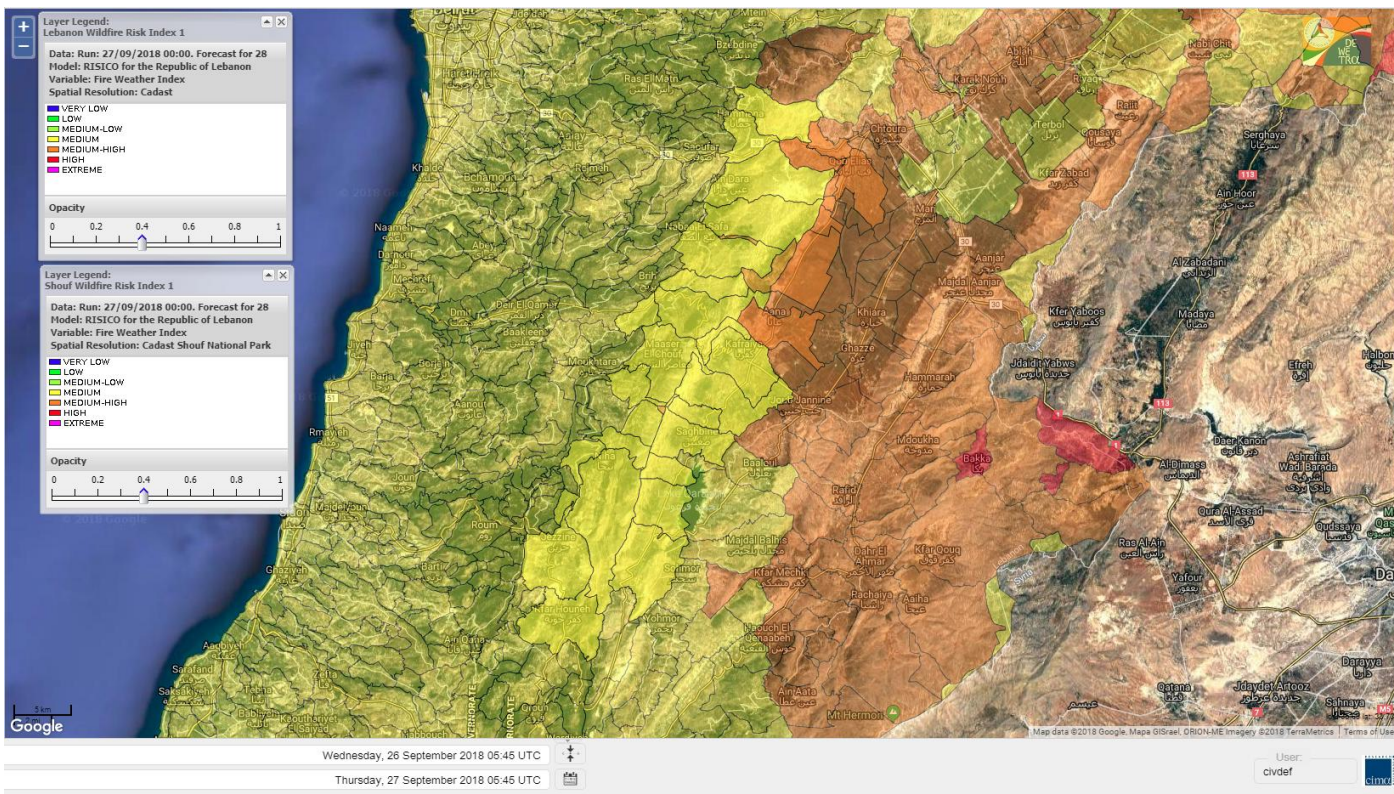

Shouf Biosphere Reserve Forecast for 28 SEP 2018