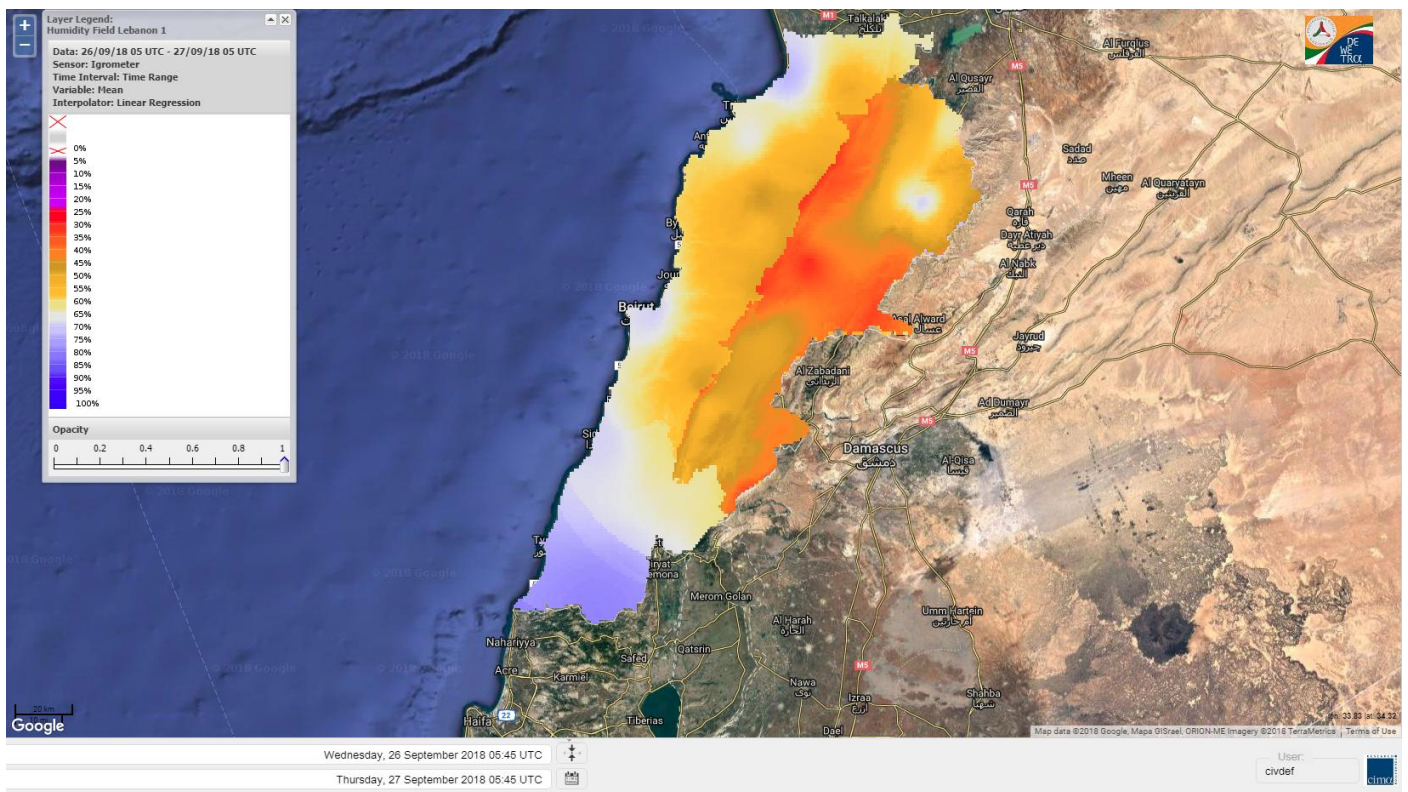

Lebanon humidity for Lebanon 27 SEP 2018