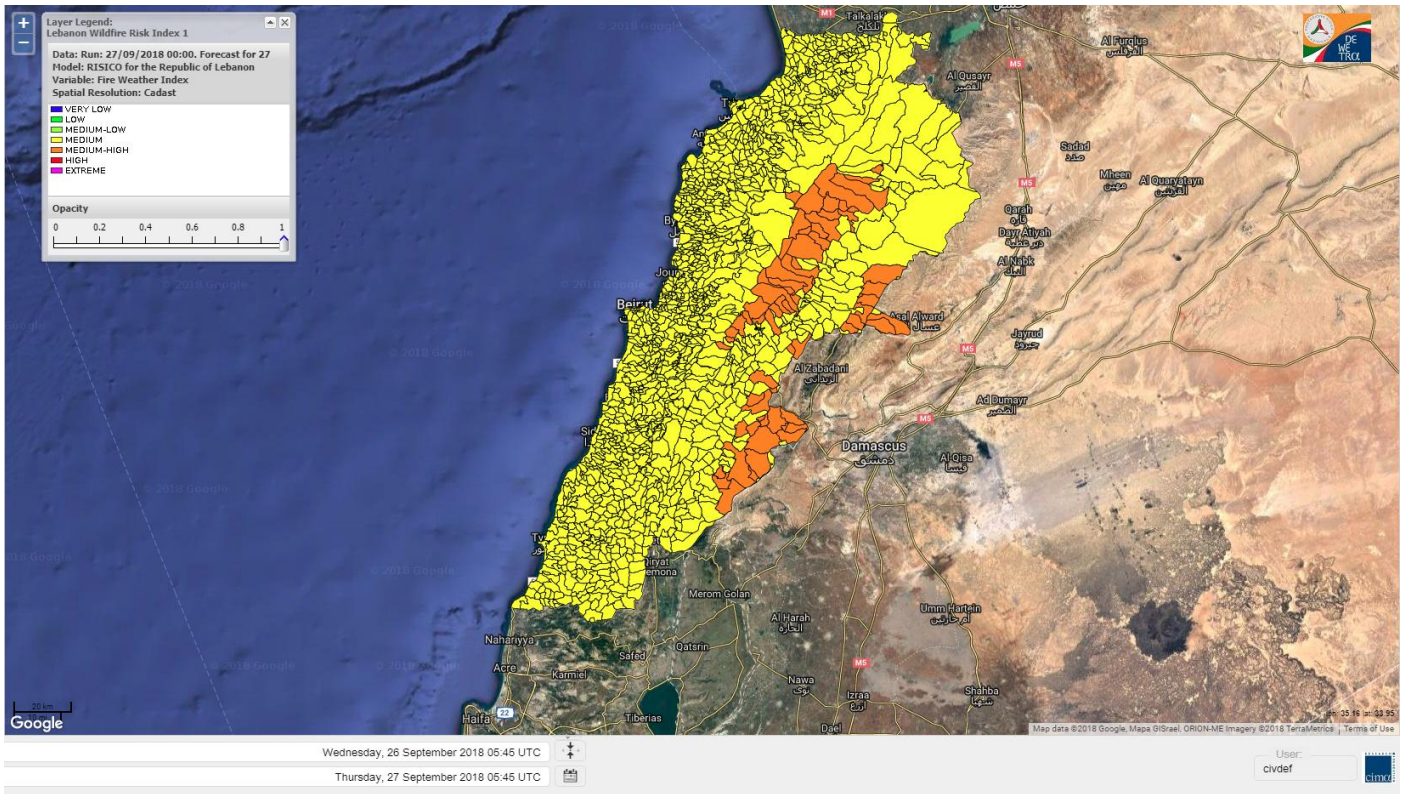

Lebanon for 27 SEP 2018