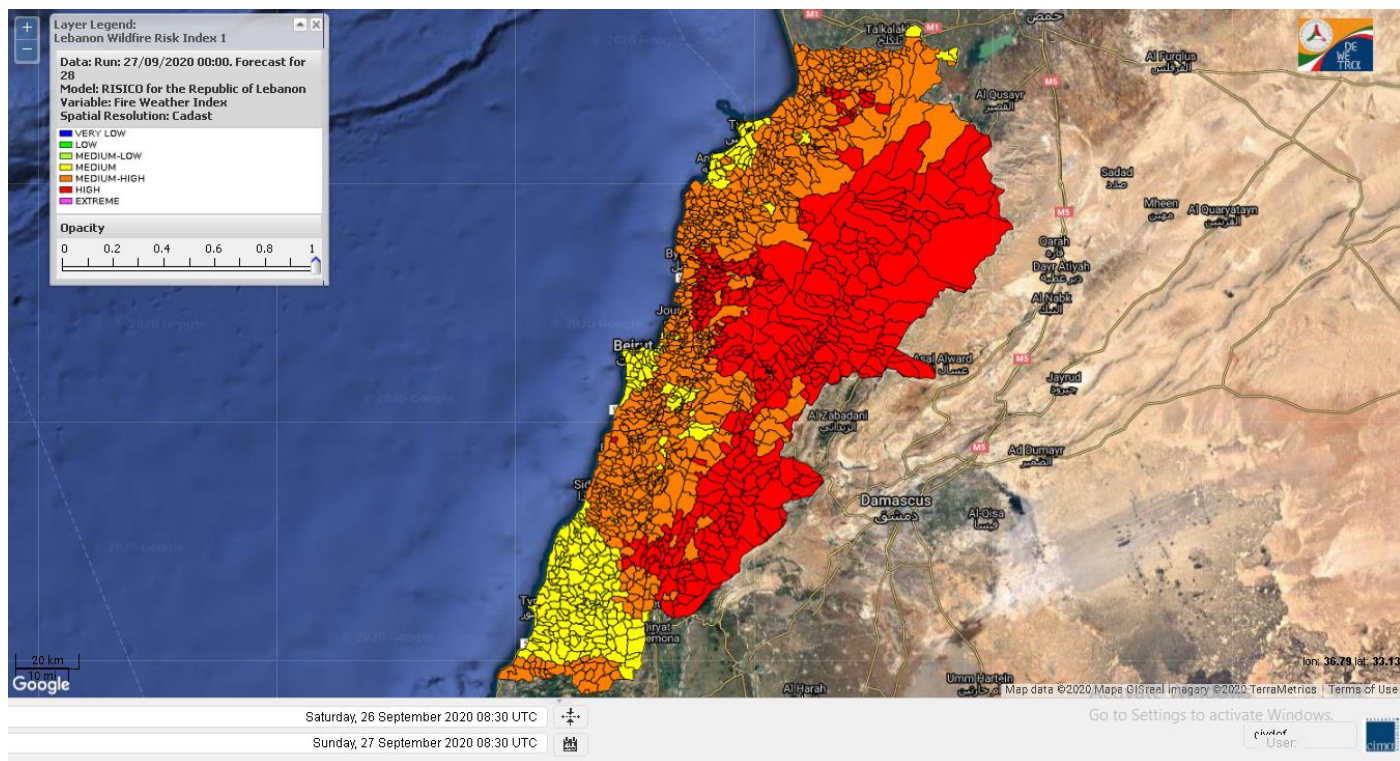

Lebanon for 28 September 2020