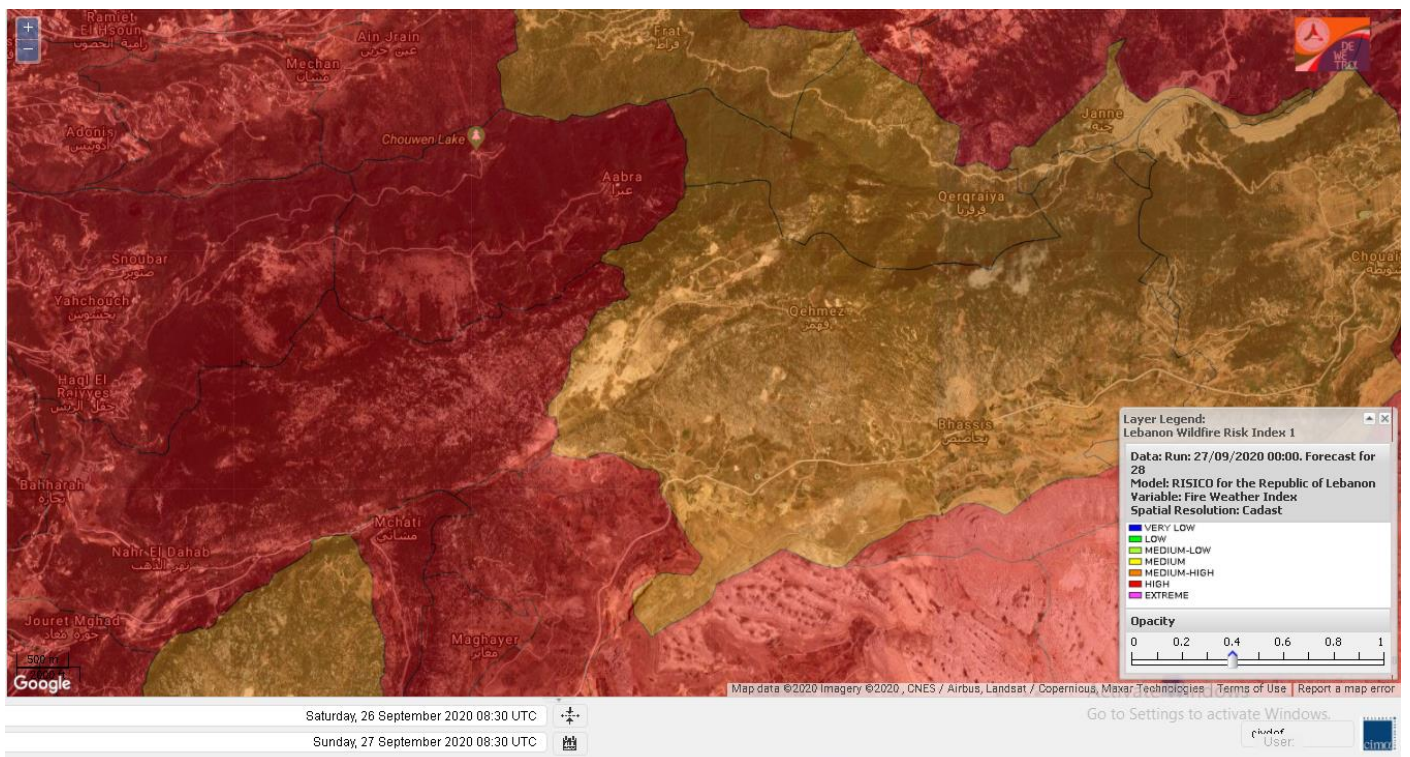

Jabal Moussa Reserve Forecast for 28 September 2020