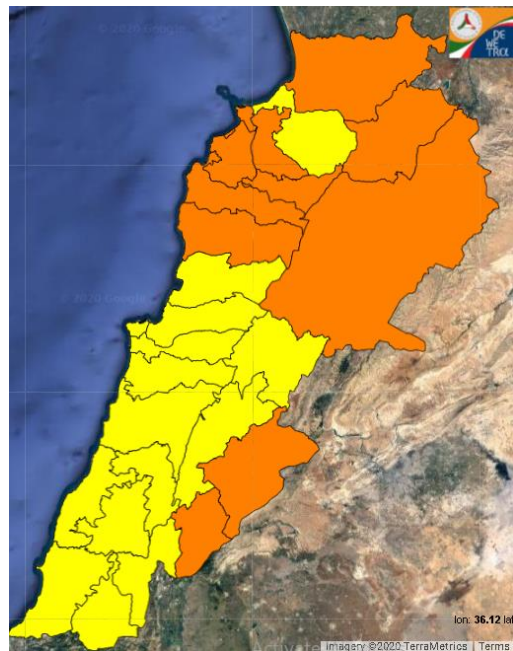

27 September 2020