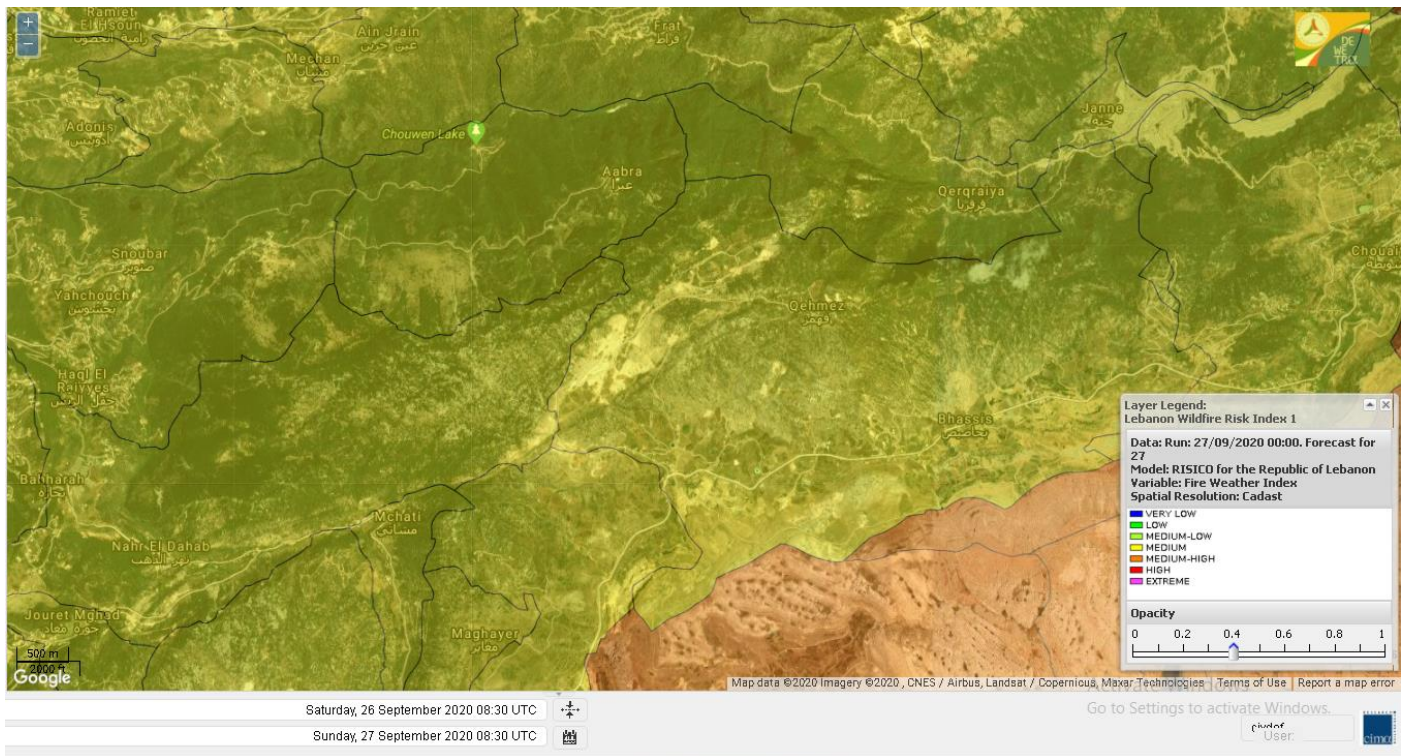

Jabal Moussa Reserve Forecast for 27 September 2020