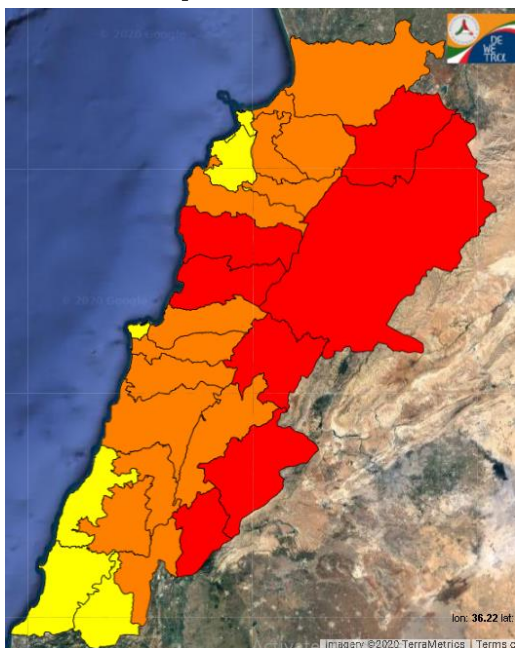

# FIRE RISK INDEX

26 September 2020

27 September 2020

28 September 2020

29 September 2020

**Layer Legend:**  
**Lebanon Wildfire Risk Index 1**

Data: Run: 27/09/2020 00:00. Forecast for 27  
Model: RISICO for the Republic of Lebanon  
Variable: Fire Weather Index  
Spatial Resolution: Caza

- VERY LOW
- LOW
- MEDIUM-LOW
- MEDIUM
- MEDIUM-HIGH
- HIGH
- EXTREME