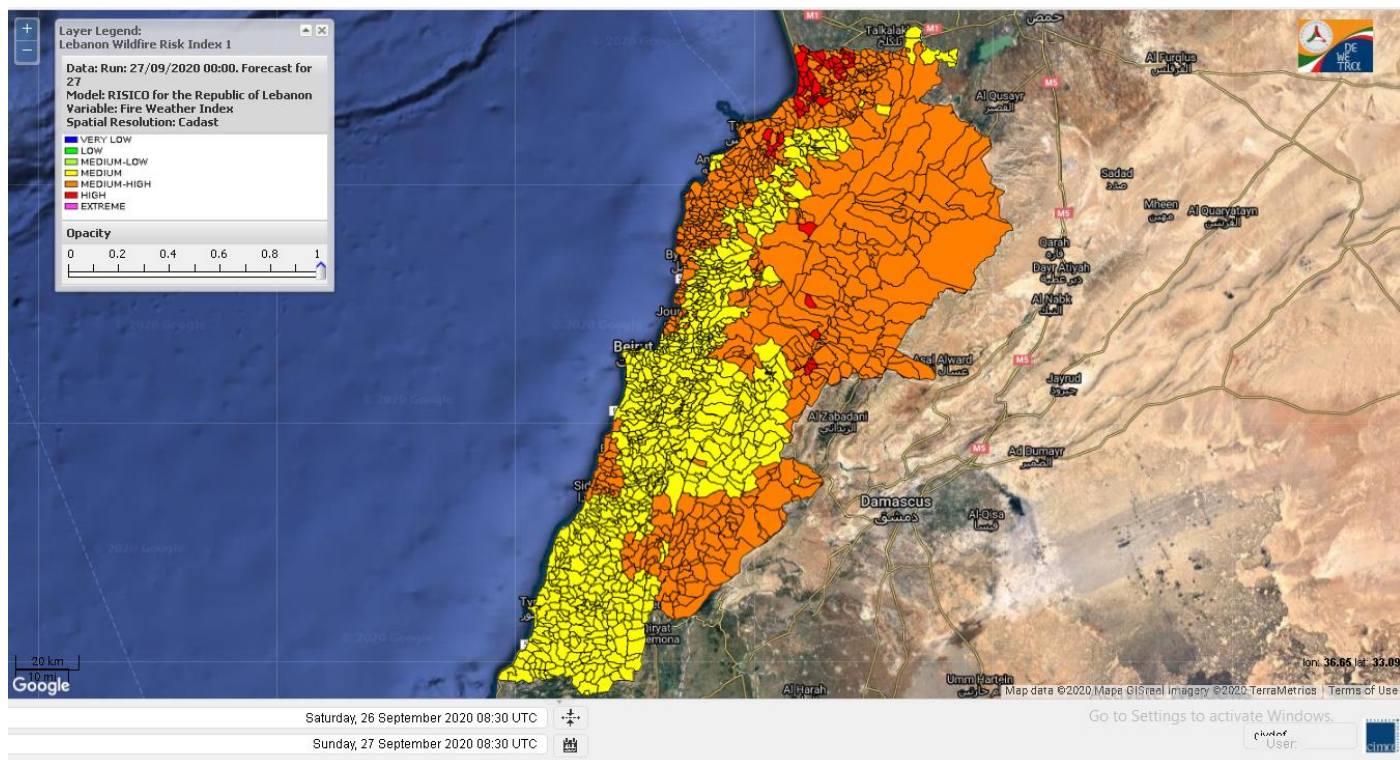

Lebanon for 27 September 2020