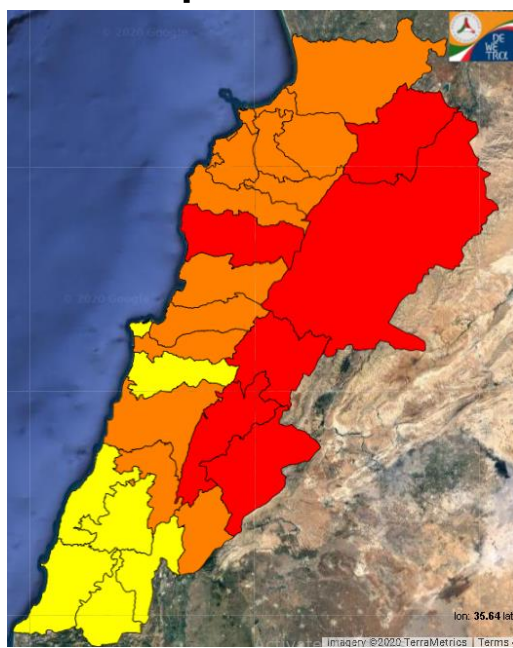

# FIRE RISK INDEX

26 September 2020

27 September 2020

28 September 2020

29 September 2020

**Layer Legend:**  
**Lebanon Wildfire Risk Index 1**

Data: Run: 27/09/2020 00:00. Forecast for 27  
Model: RISICO for the Republic of Lebanon  
Variable: Fire Weather Index  
Spatial Resolution: Caza

- VERY LOW
- LOW
- MEDIUM-LOW
- MEDIUM
- MEDIUM-HIGH
- HIGH
- EXTREME