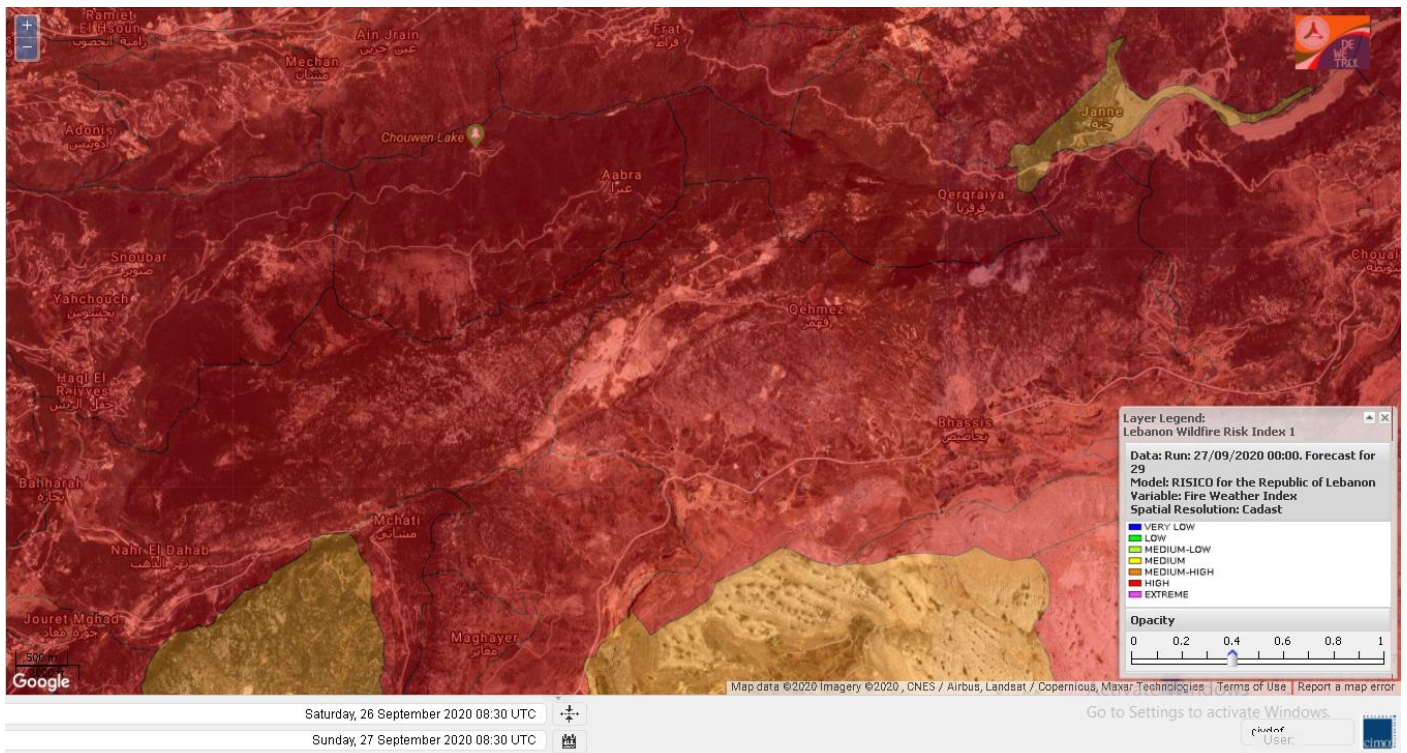

Jabal Moussa Reserve Forecast for 29 September 2020