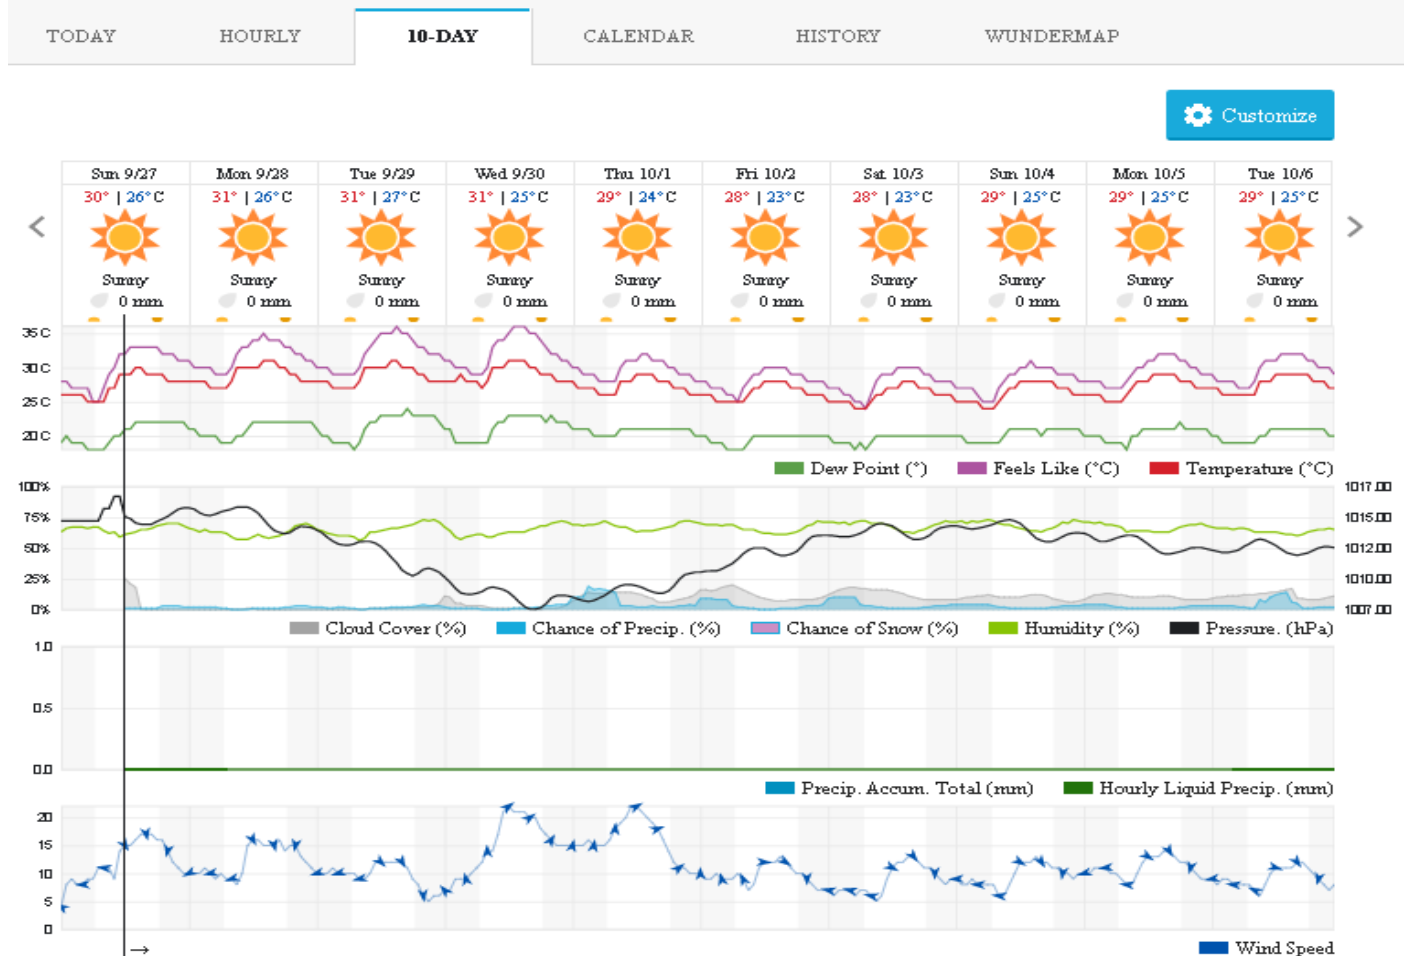

Beirut, Beirut, Lebanon 10-Day Weather Forecast

29° ACHRAFIEH, RIZK STATION | CHANGE