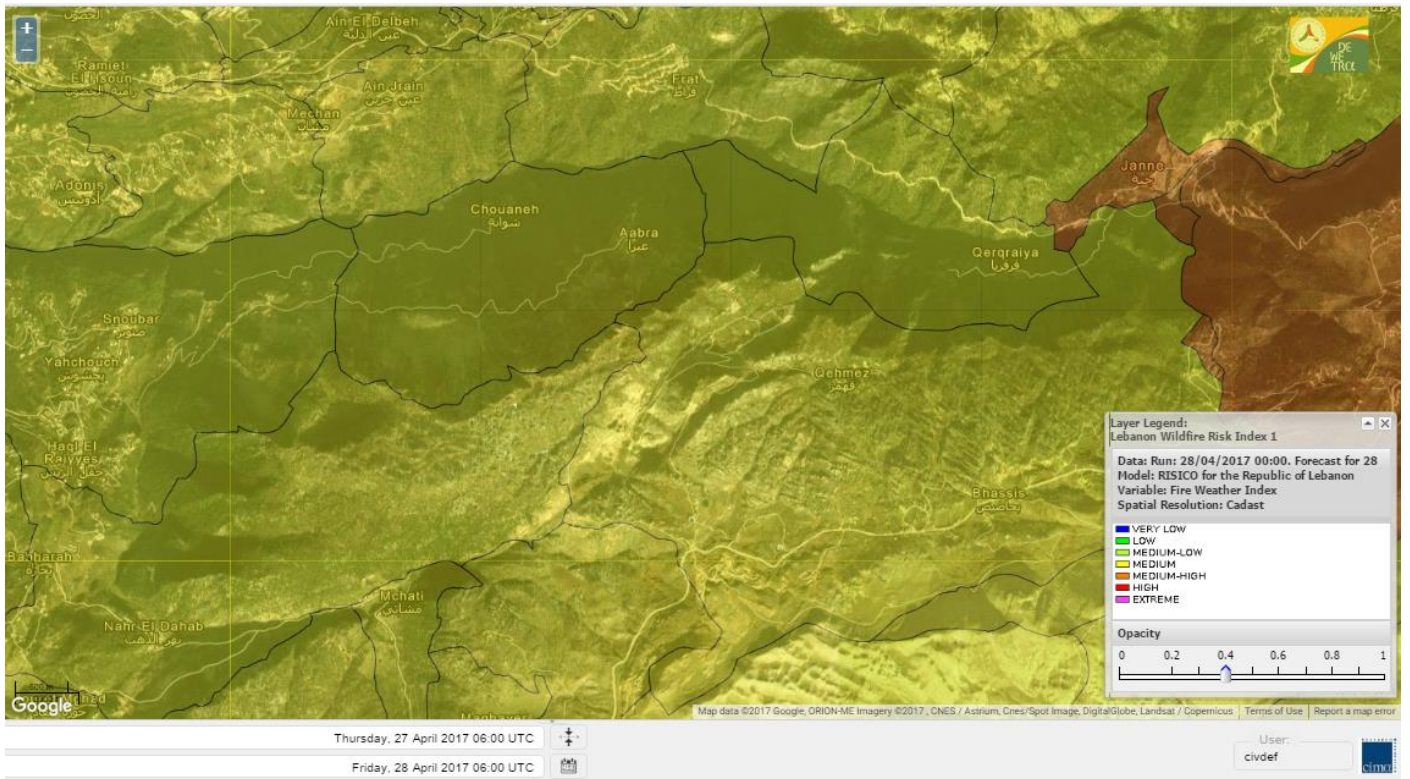

Jabal Moussa Reserve Forecast for 28 April 2017