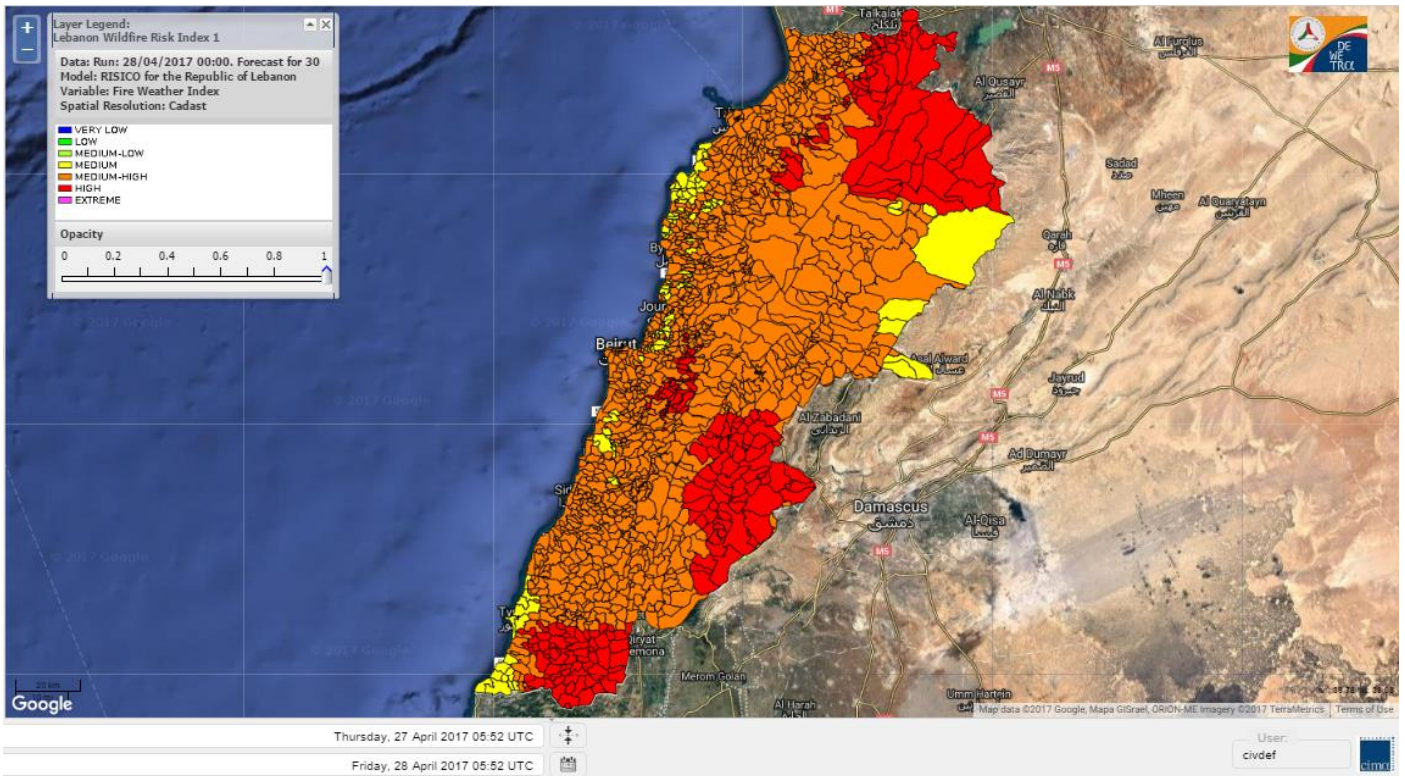

Lebanon for 30 April 2017