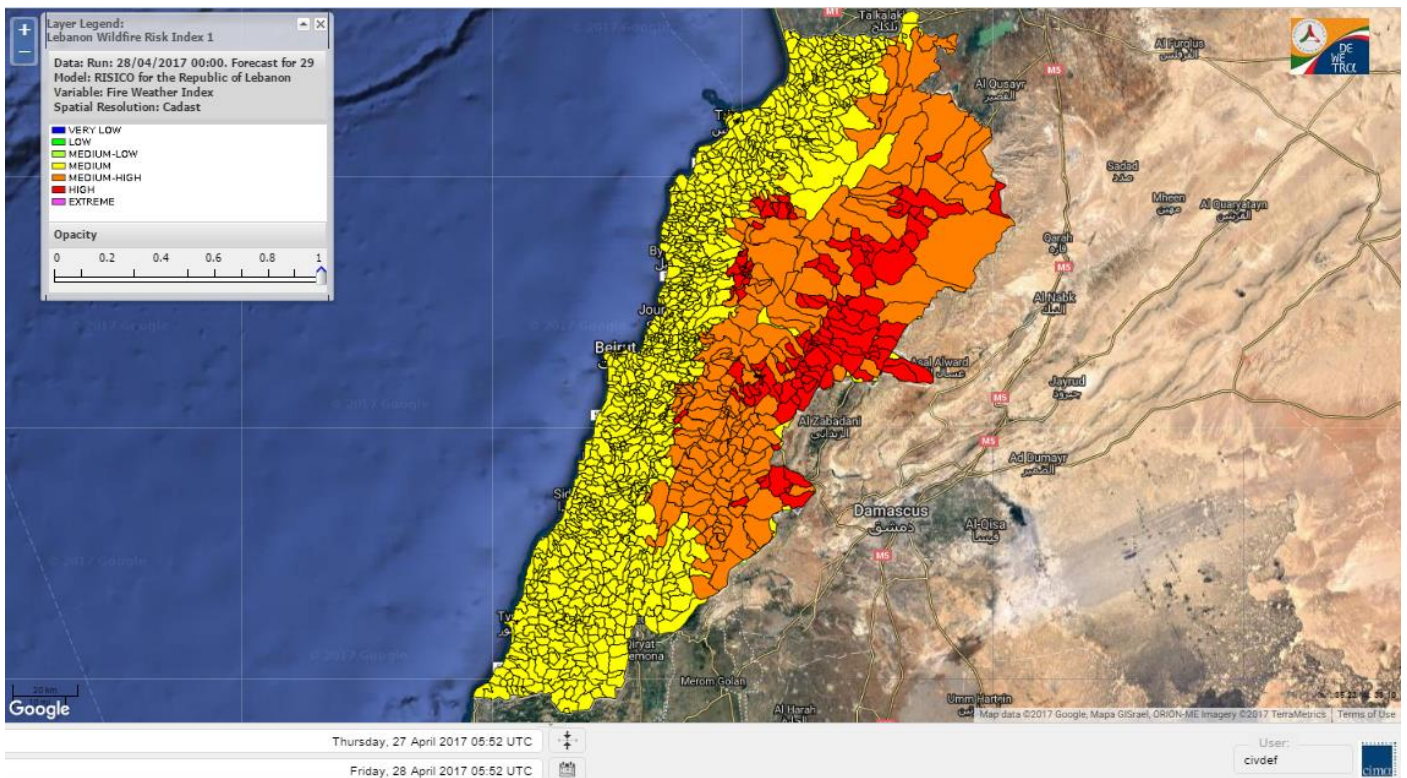

Lebanon for 29 April 2017