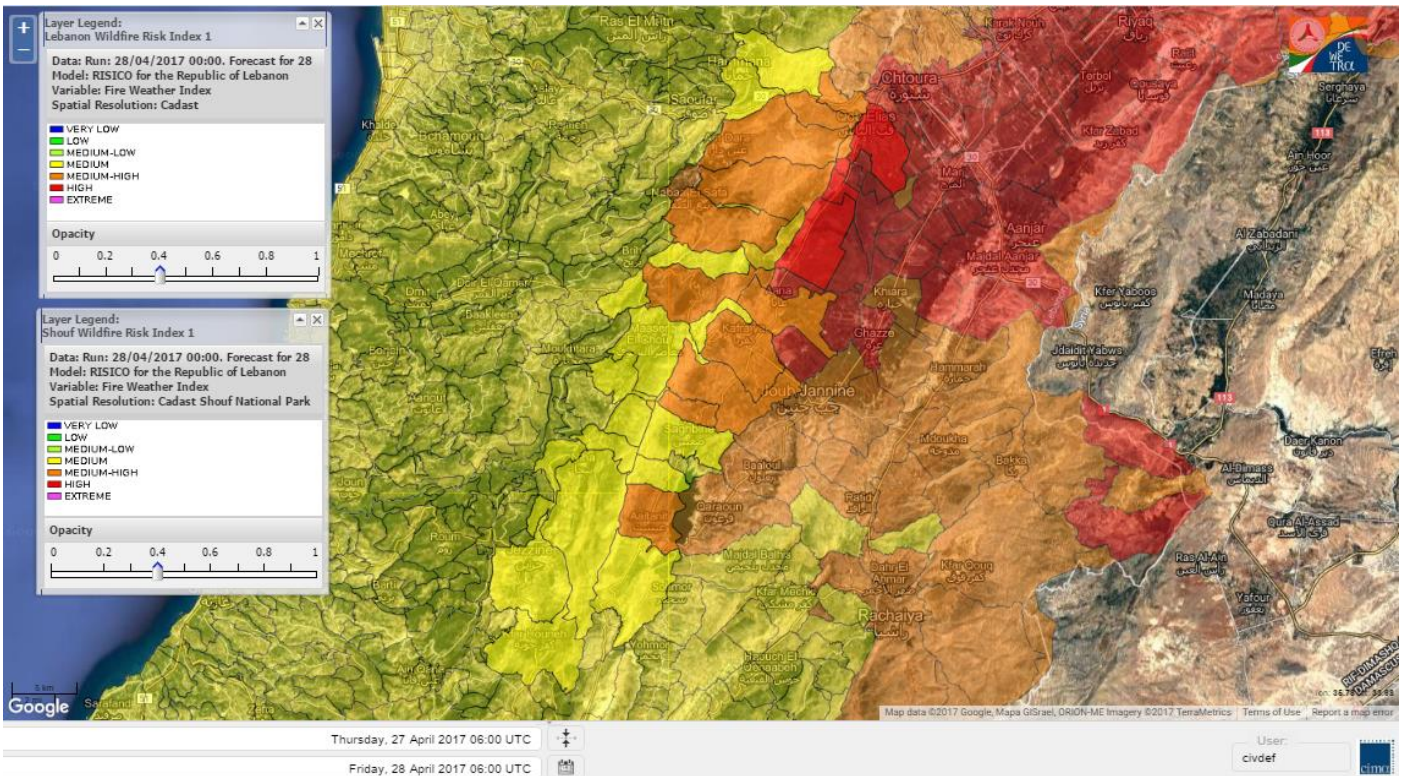

Shouf Biosphere Reserve Forecast for 28 April 2017