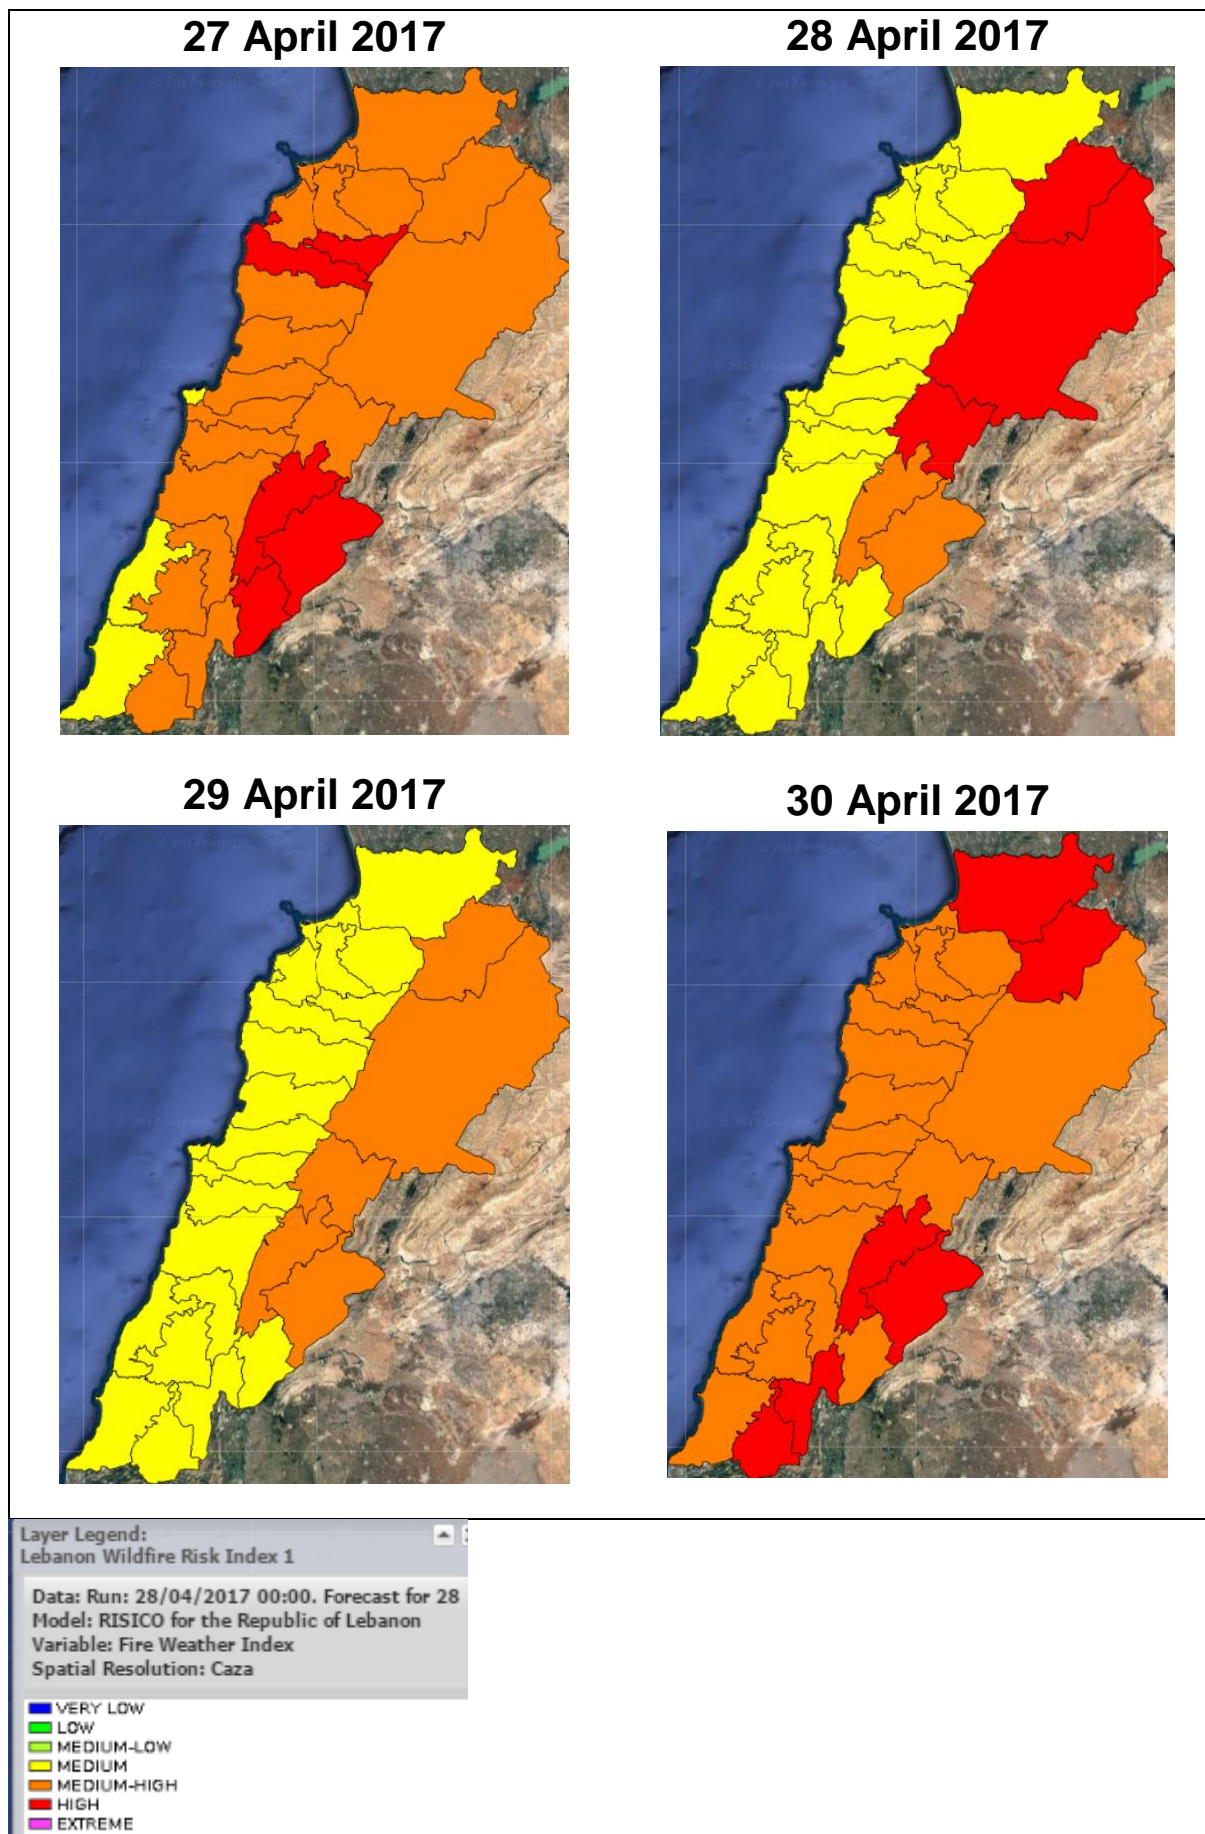

FIRE RISK INDEX