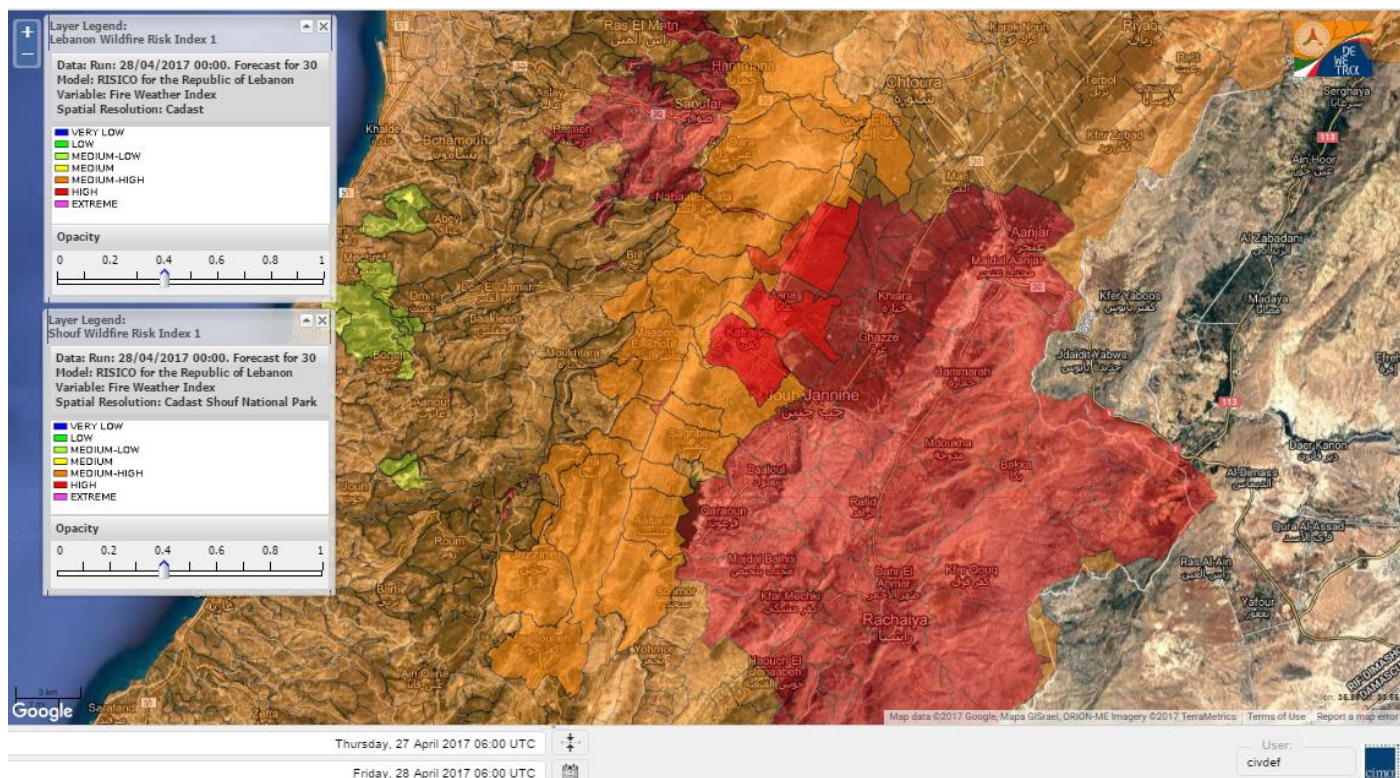

Shouf Biosphere Reserve Forecast for 30 April 2017