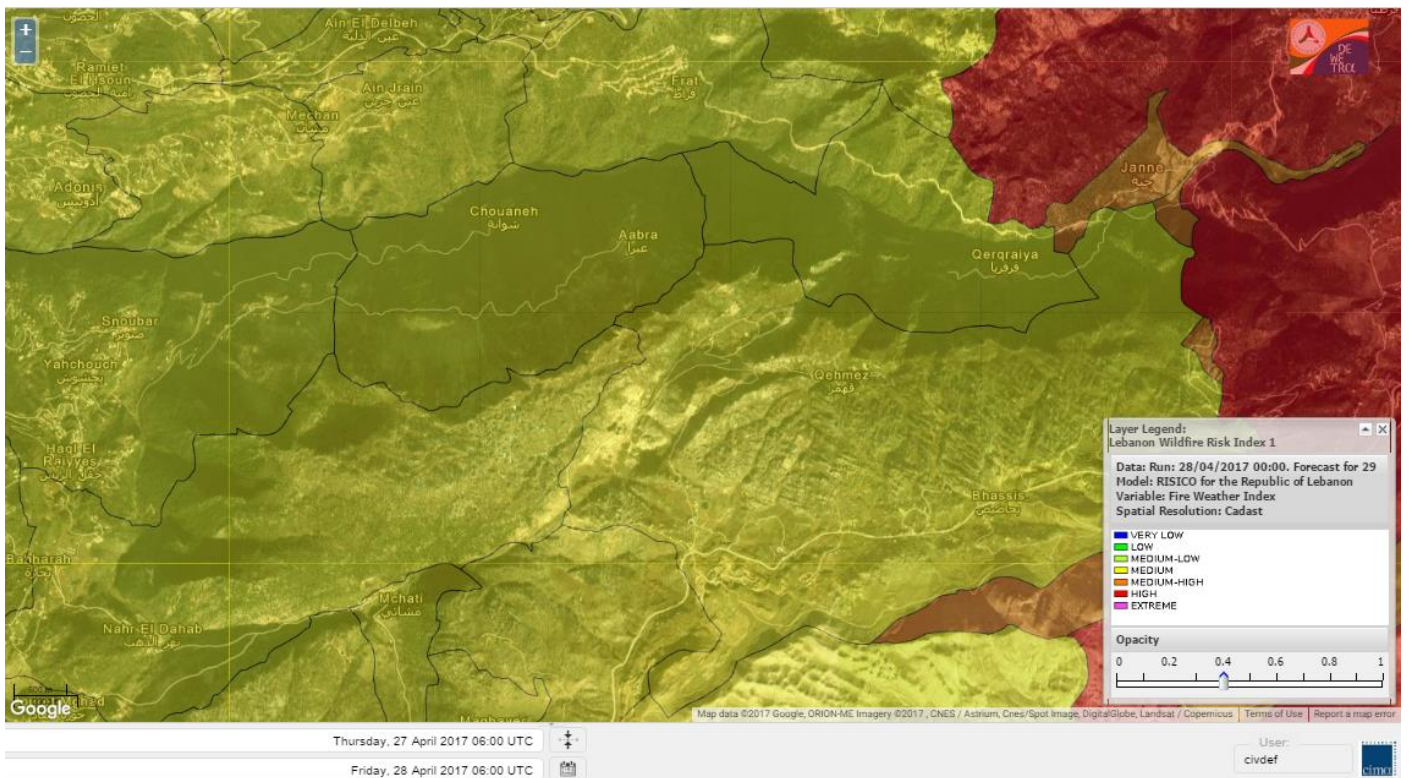

Jabal Moussa Reserve Forecast for 29 April 2017