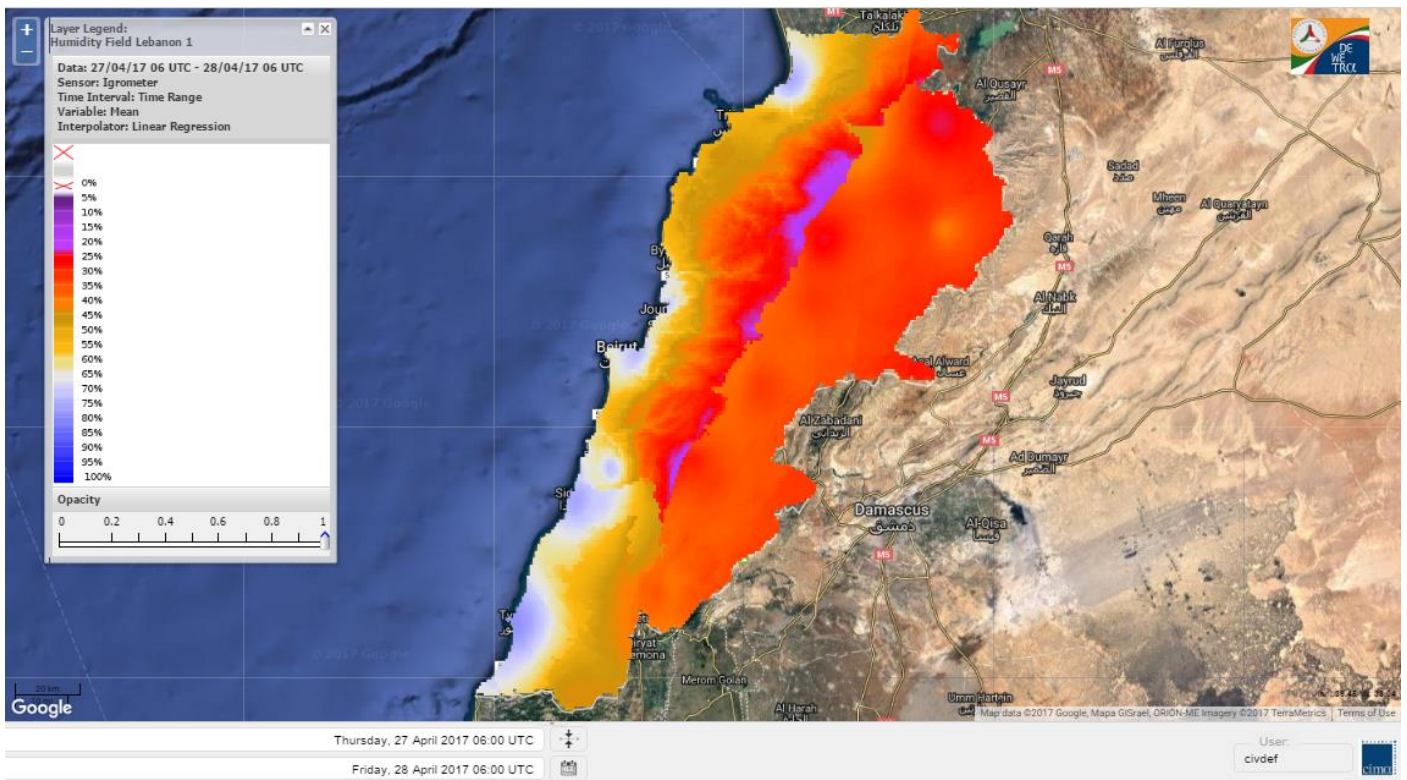

Beirut, 28 April 2017

FIRE RISK INDEX

Lebanon temperature for 28 April 2017

Lebanon humidity for 28 April 2017

Lebanon for 28 April 2017

Lebanon for 29 April 2017

Lebanon for 30 April 2017

Shouf Biosphere Reserve Forecast for 28 April 2017