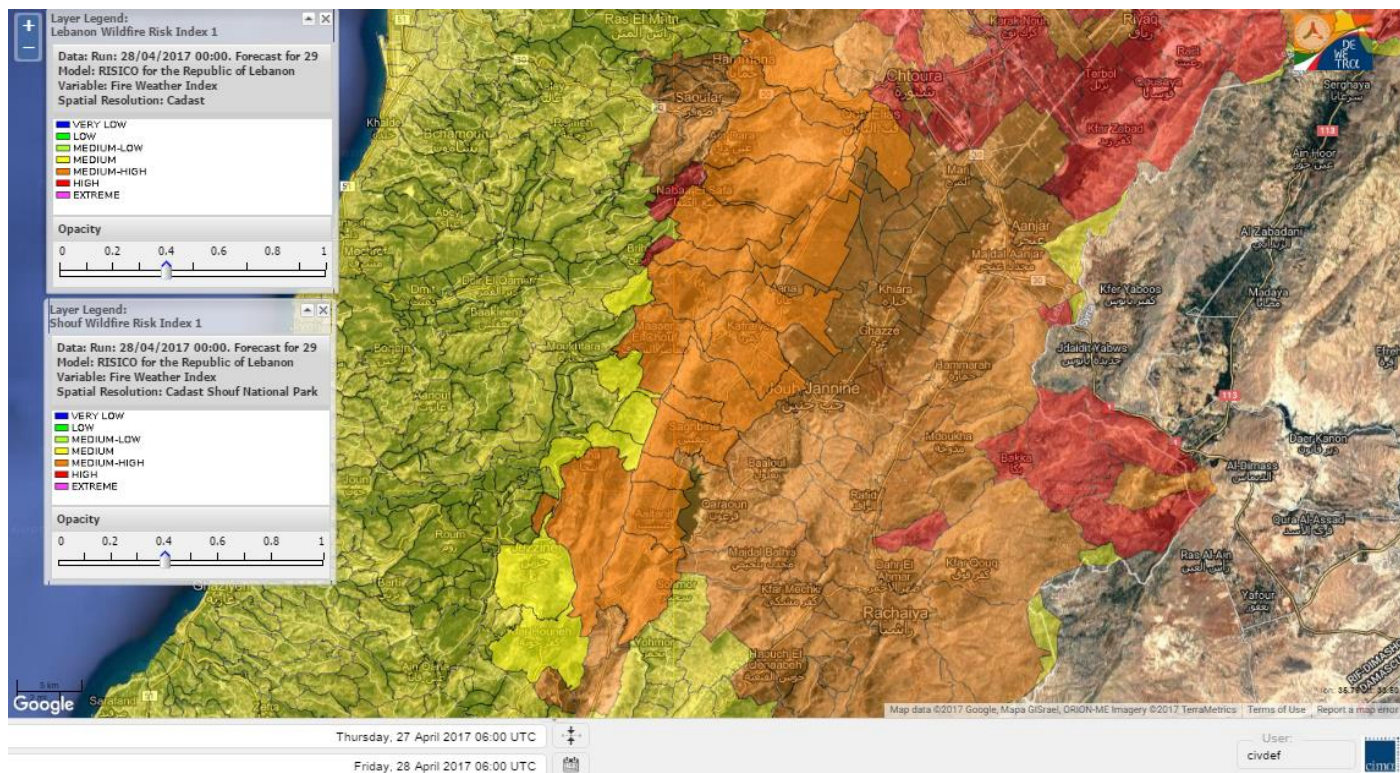

Shouf Biosphere Reserve Forecast for 29 April 2017