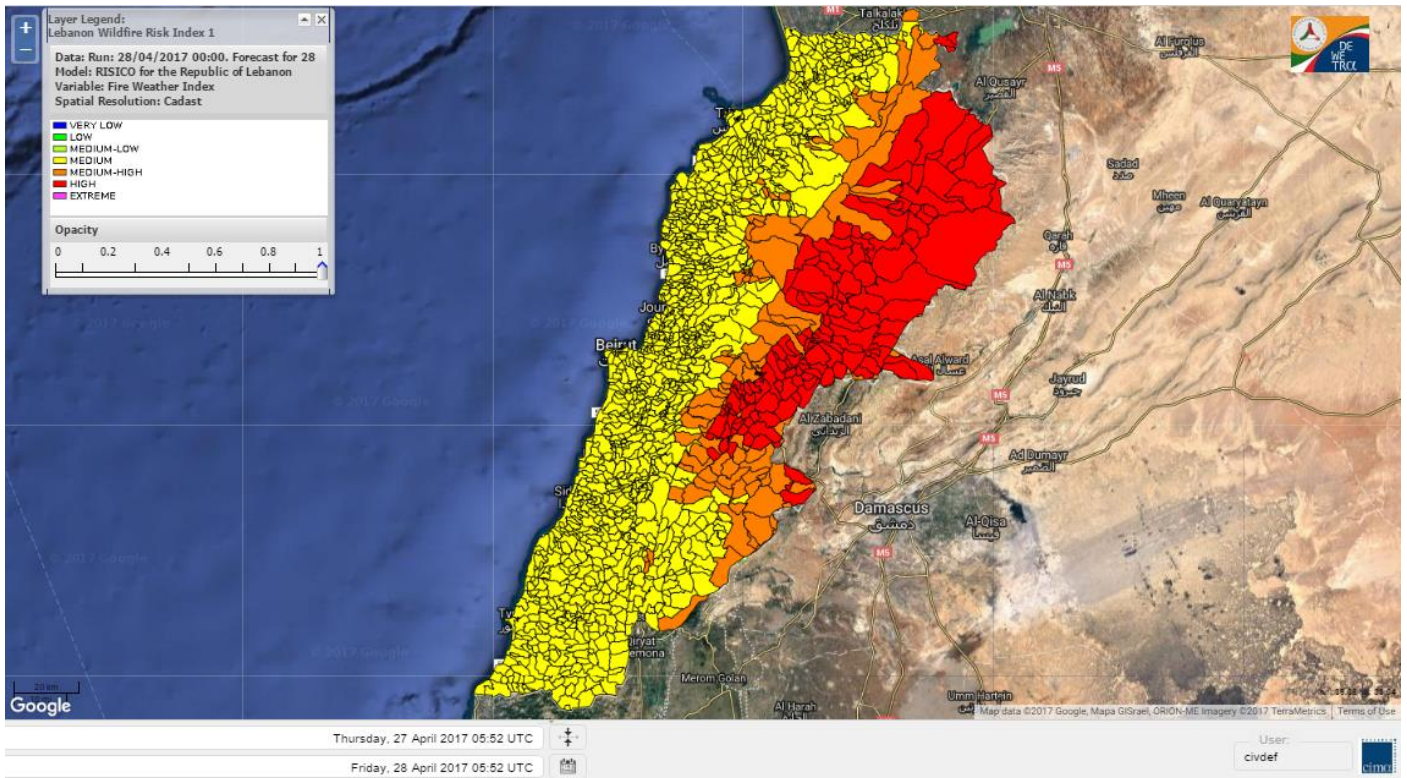

Beirut, 28 April 2017

FIRE RISK INDEX

Lebanon temperature for 28 April 2017

Lebanon humidity for 28 April 2017

Lebanon for 28 April 2017

Lebanon for 29 April 2017

Lebanon for 30 April 2017

Shouf Biosphere Reserve Forecast for 28 April 2017