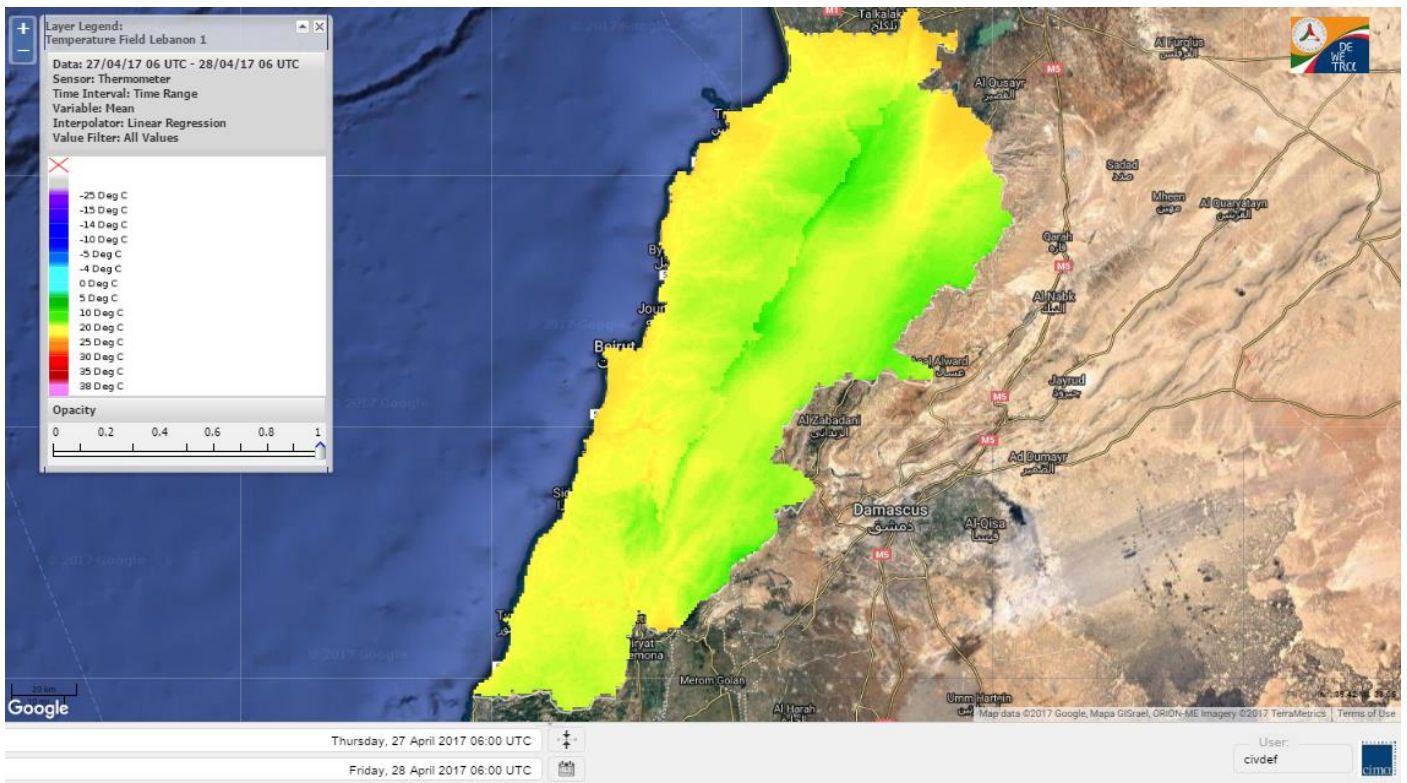

Lebanon temperature for 28 April 2017