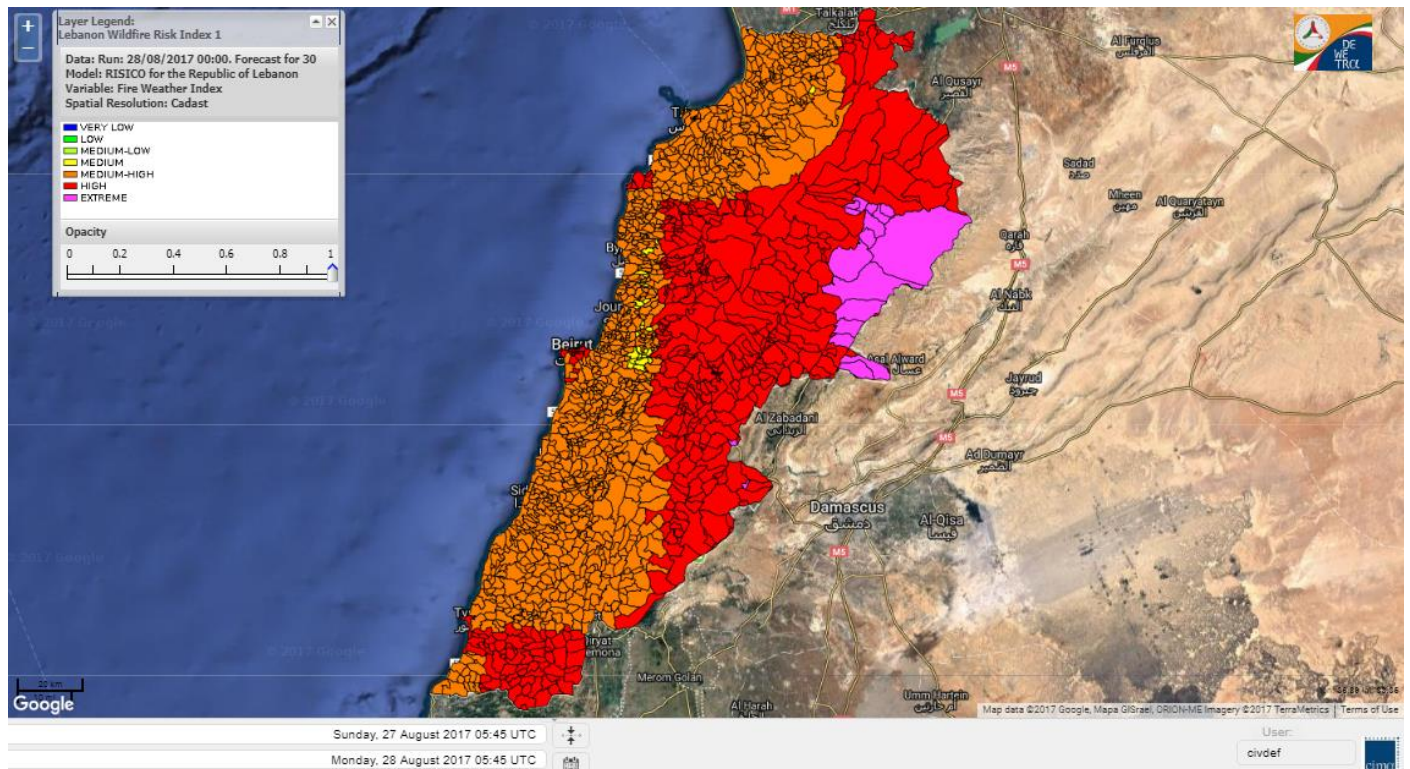

Lebanon for 30 Aug 2017