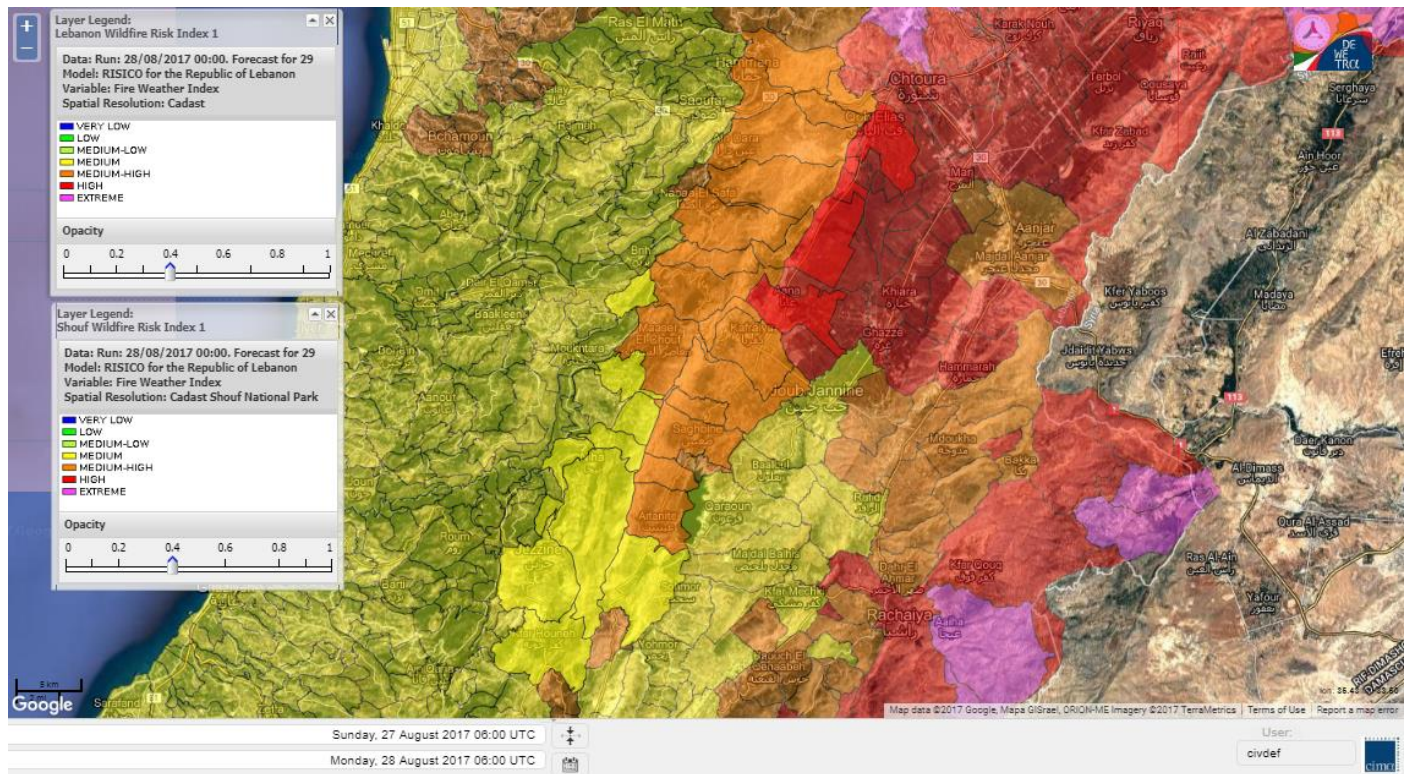

Shouf Biosphere Reserve Forecast for 29 Aug 2017