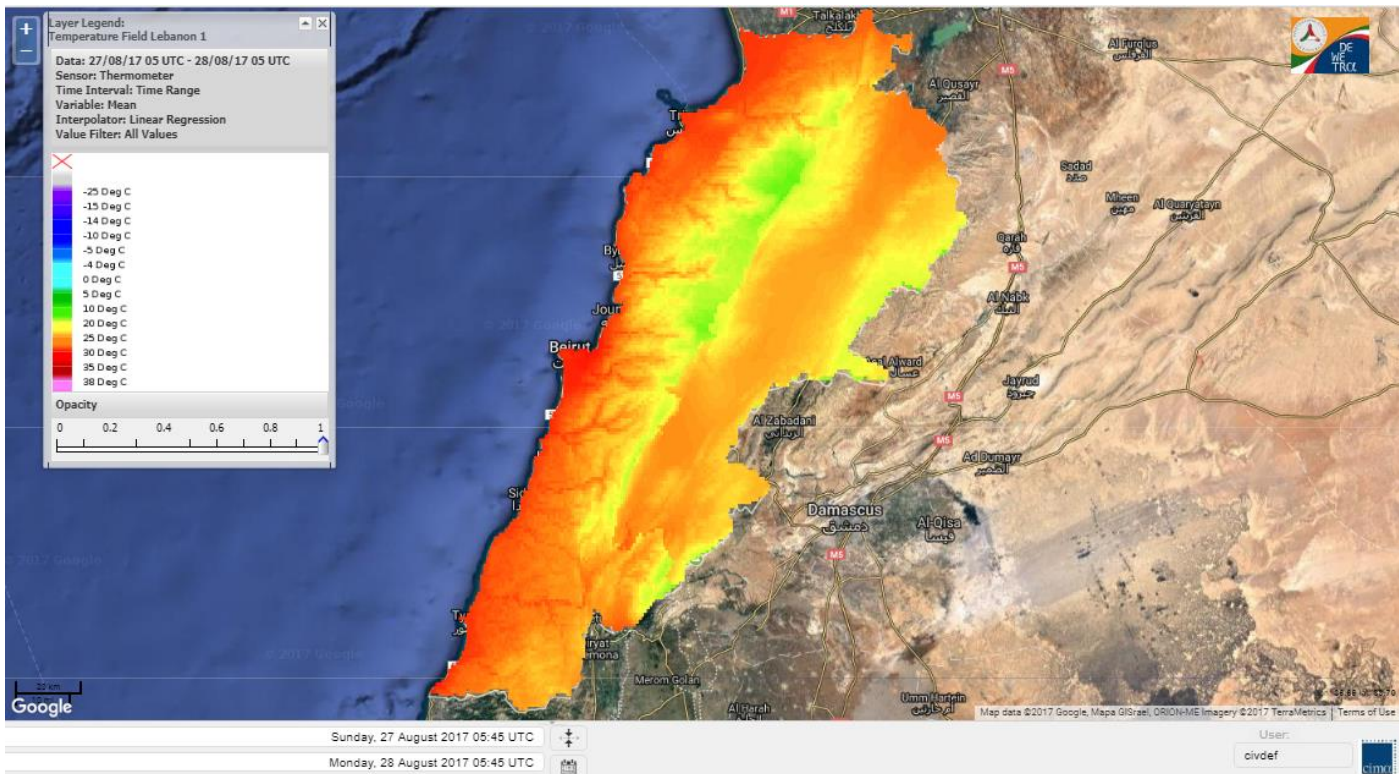

Lebanon temperature for 28 Aug 2017