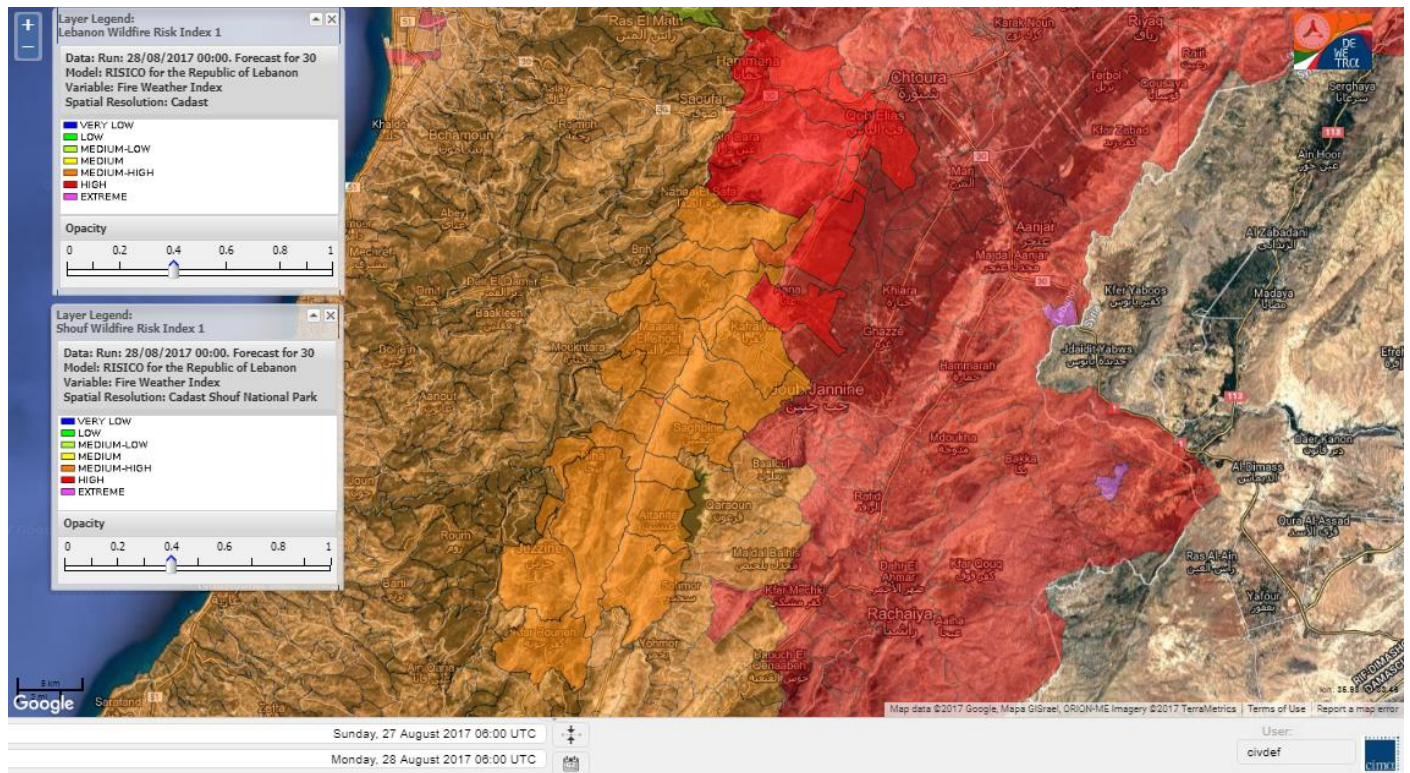

Shouf Biosphere Reserve Forecast for 30 Aug 2017