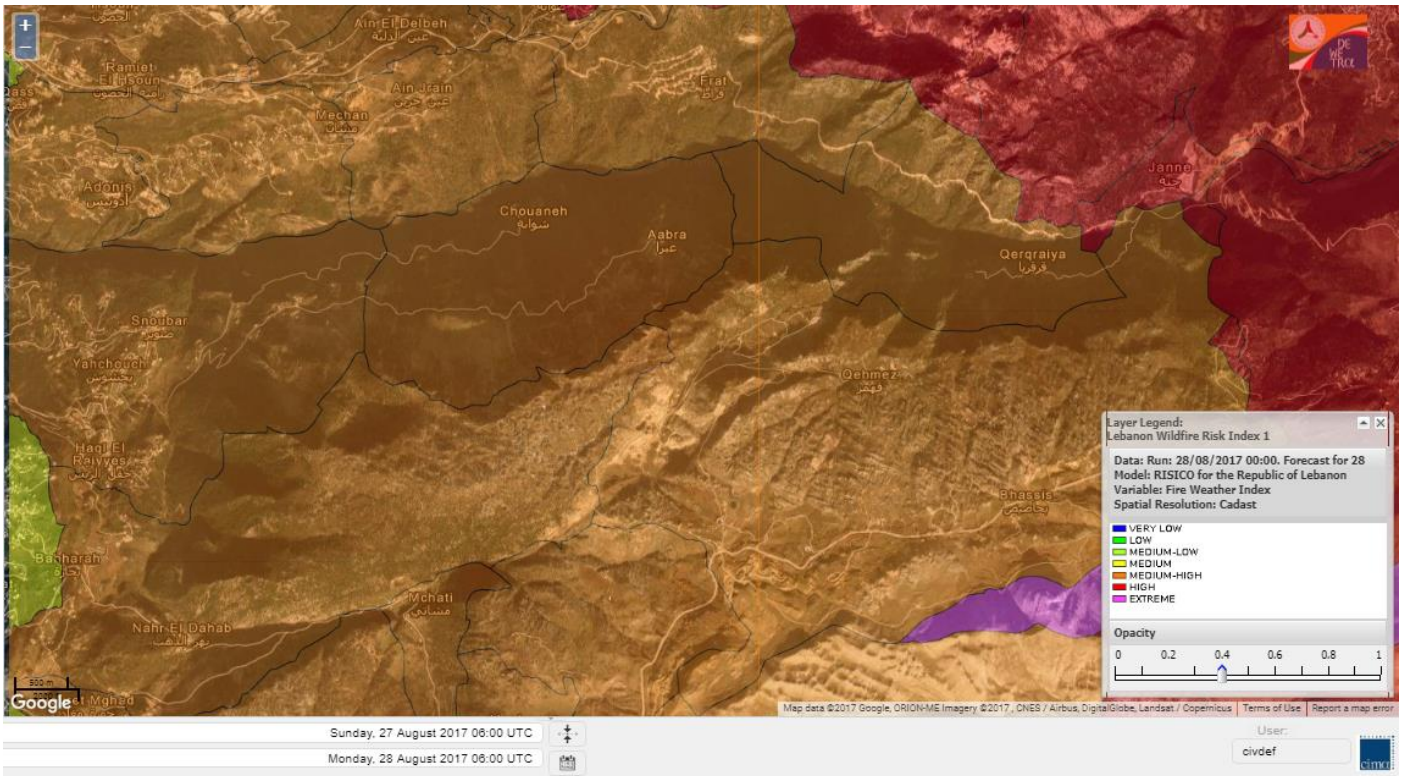

Jabal Moussa Reserve Forecast for 28 Aug 2017