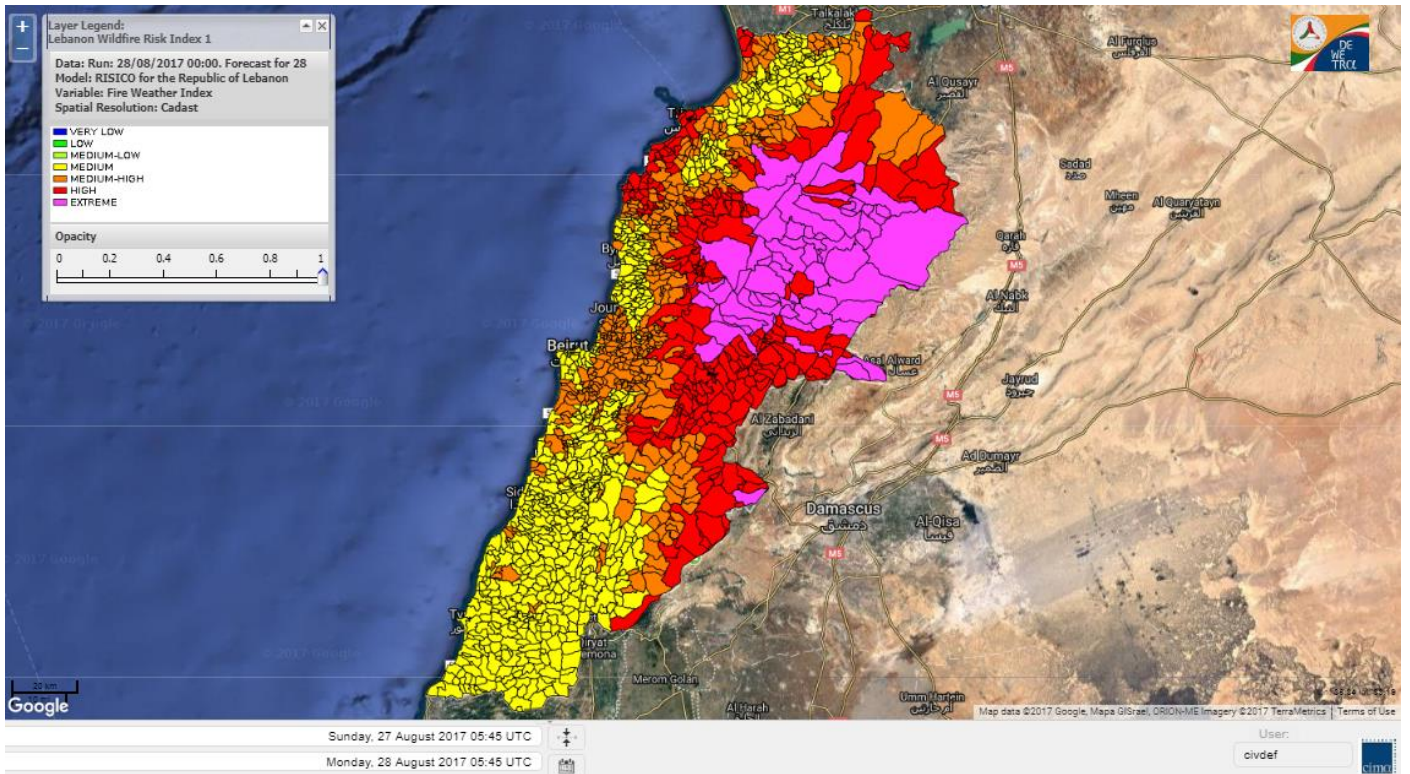

Lebanon for 28 Aug 2017