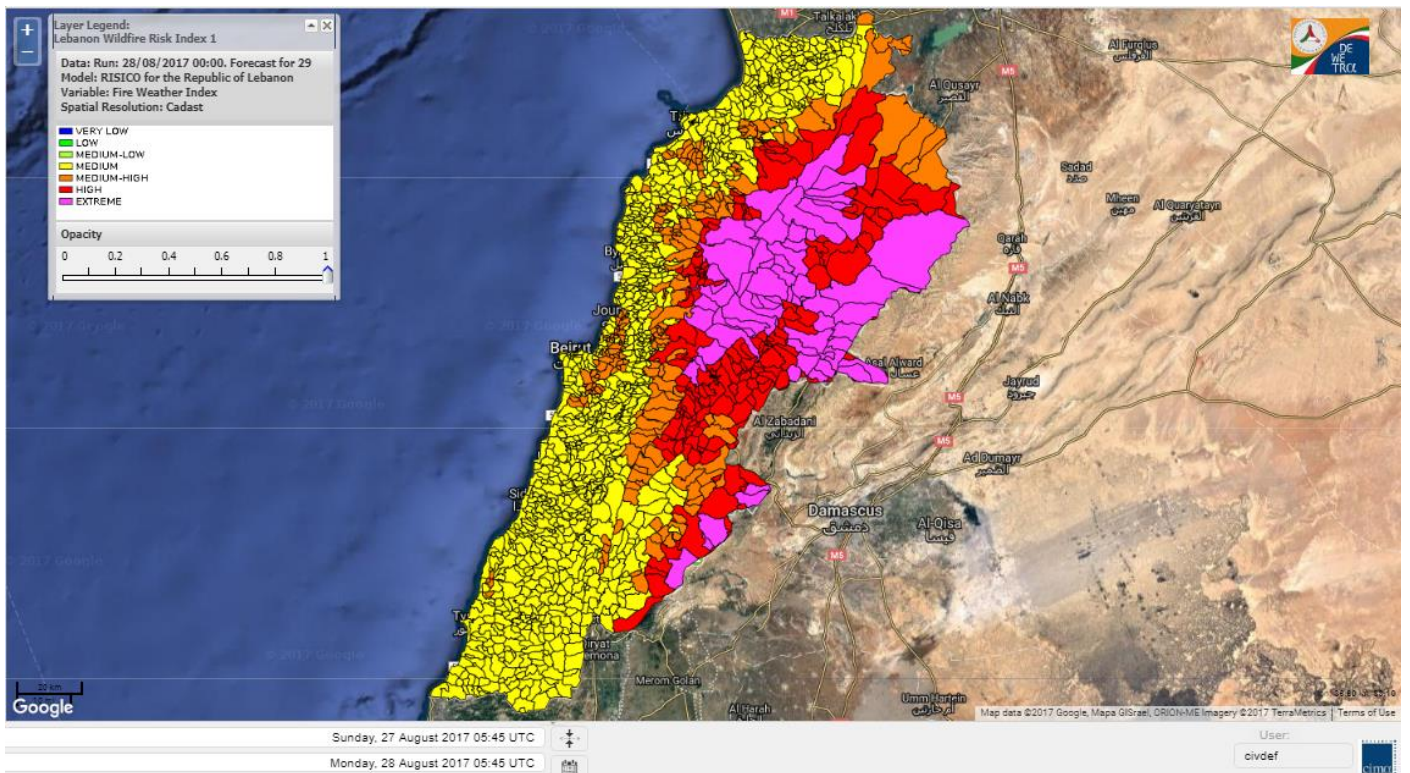

Lebanon for 29 Aug 2017