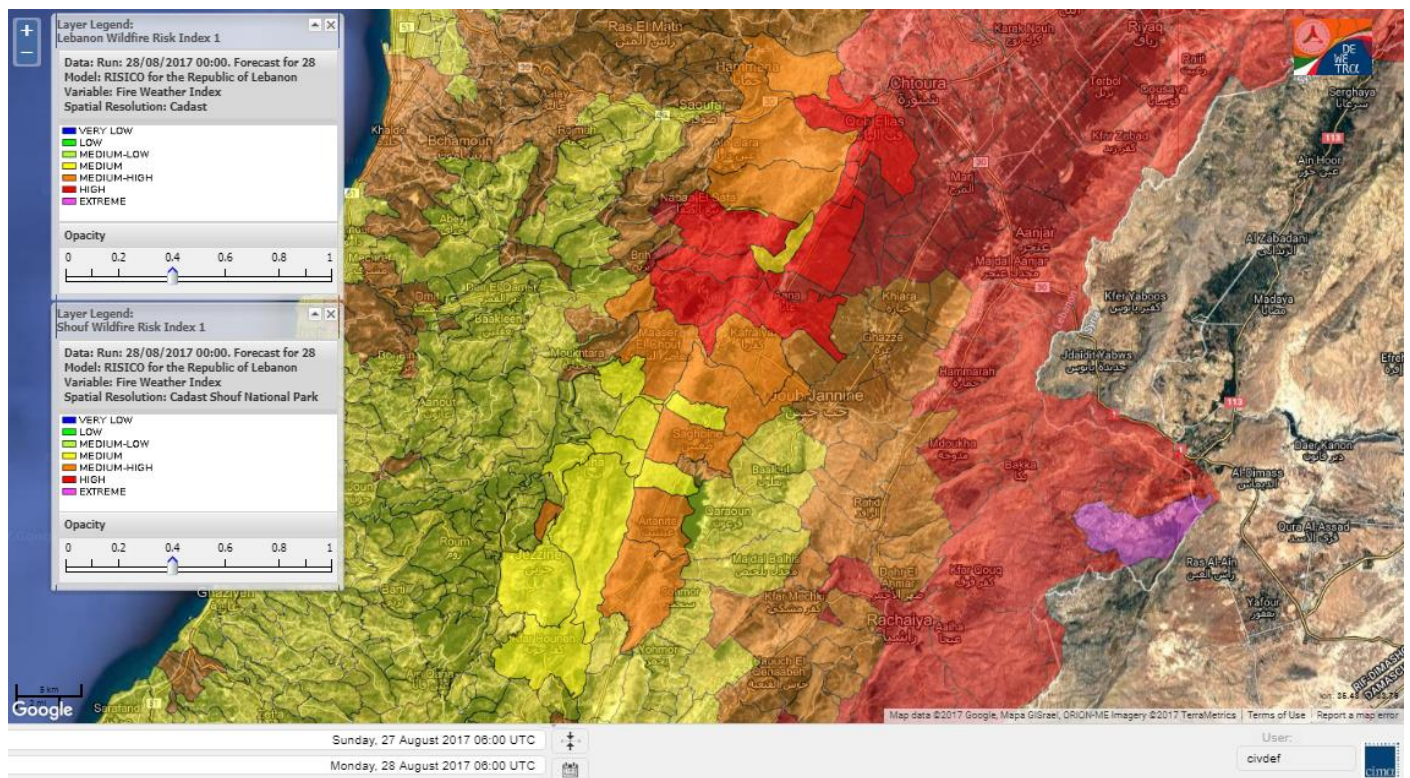

Shouf Biosphere Reserve Forecast for 28 Aug 2017