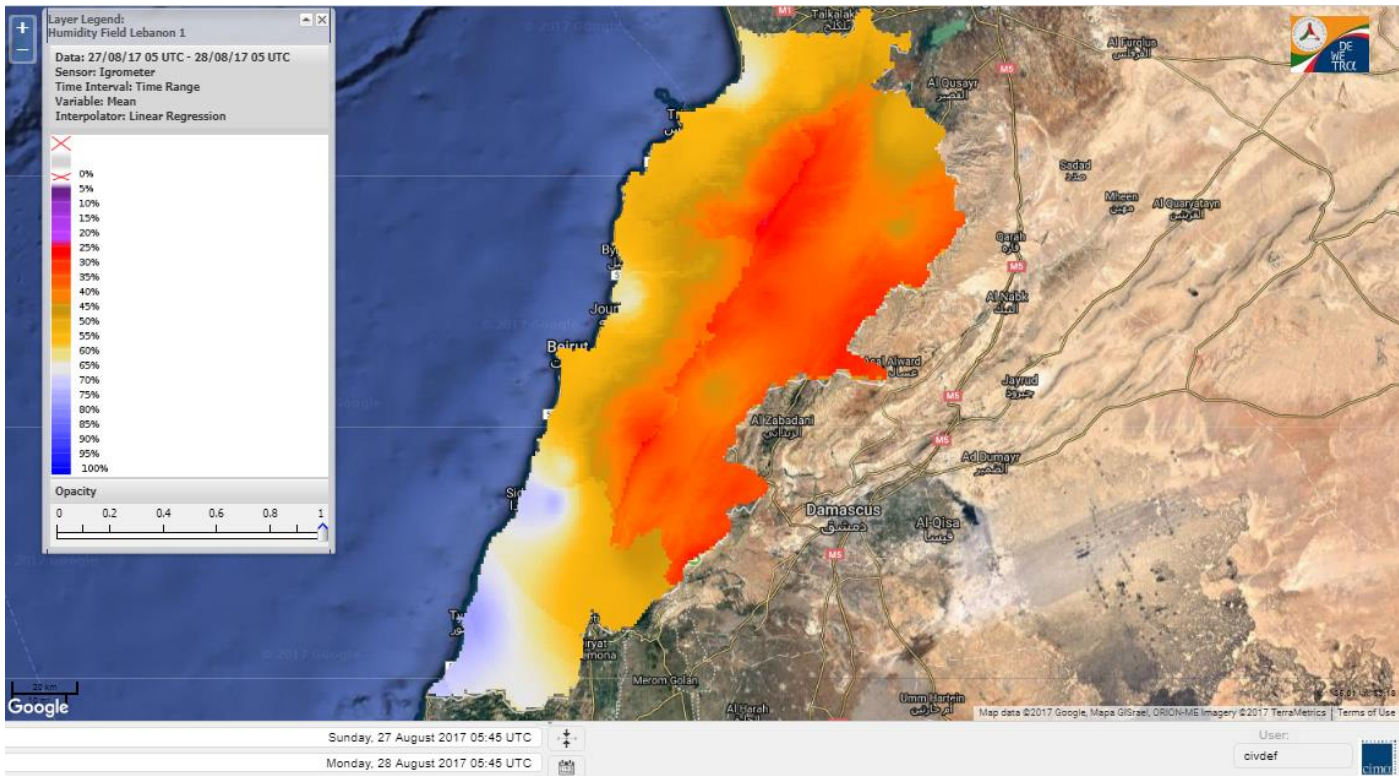

Lebanon humidity for 28 Aug 2017