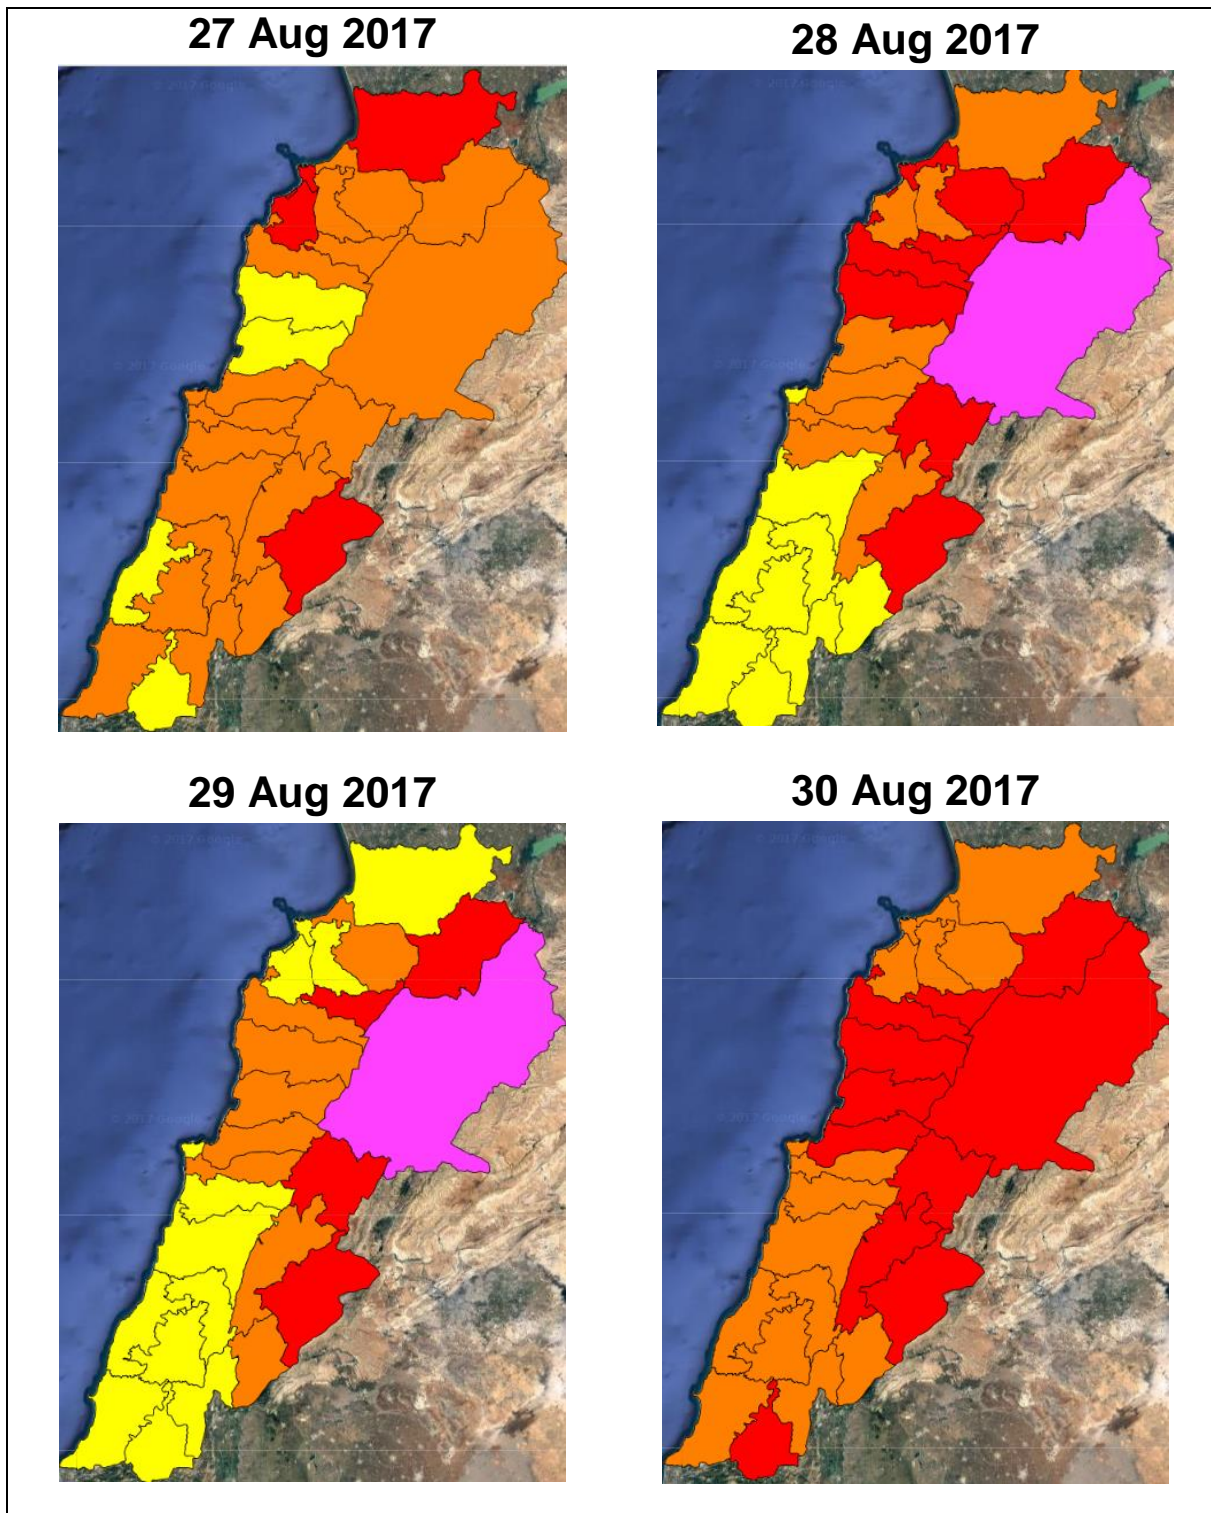

FIRE RISK INDEX

Layer Legend:
Lebanon Wildfire Risk Index 1

Data: Run: 28/08/2017 00:00. Forecast for 28
Model: RISICO for the Republic of Lebanon
Variable: Fire Weather Index
Spatial Resolution: Caza

- VERY LOW
- LOW
- MEDIUM-LOW
- MEDIUM
- MEDIUM-HIGH
- HIGH
- EXTREME