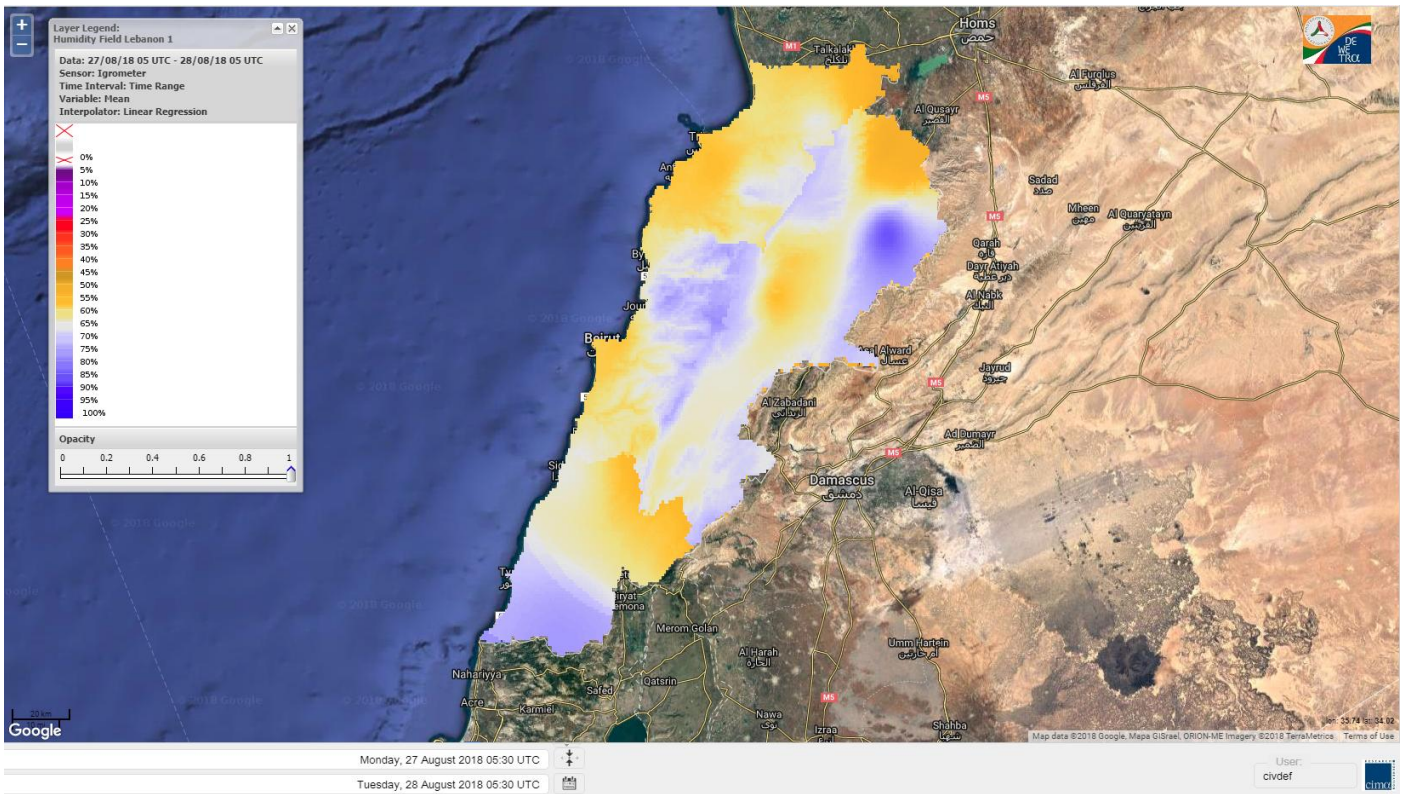

Lebanon humidity for Lebanon 28 AUG 2018