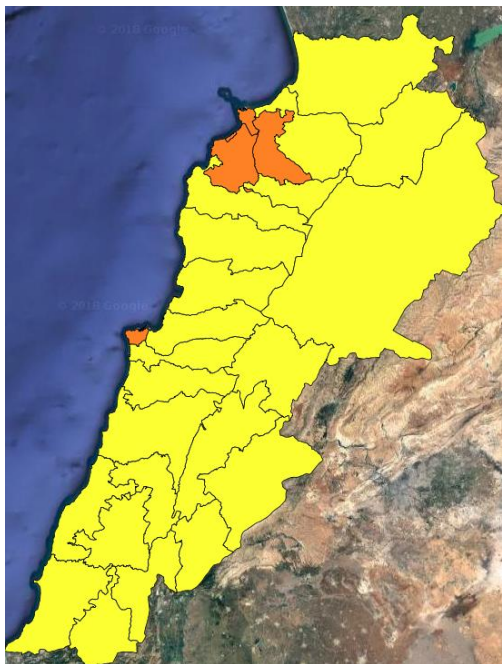

FIRE RISK INDEX

27 AUG 2018