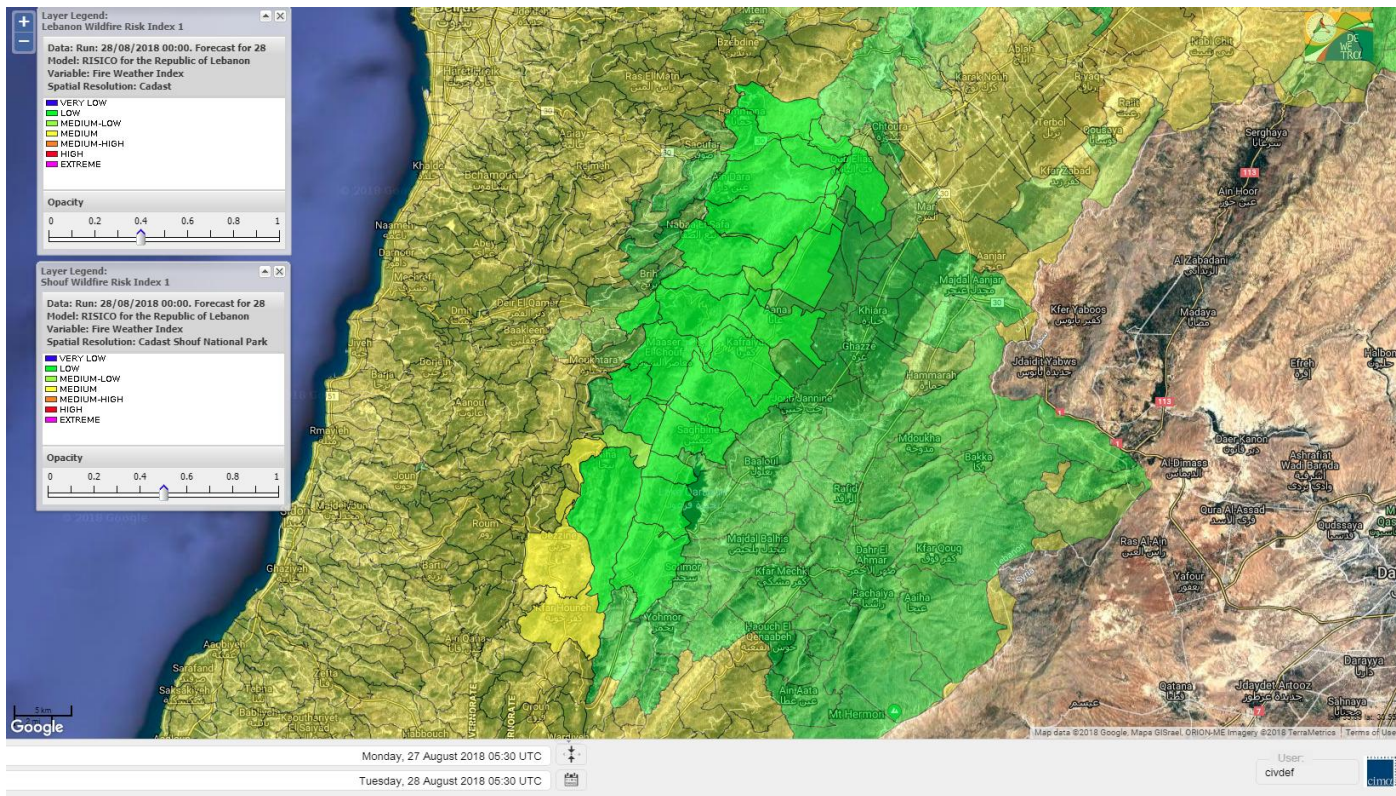

- VERY LOW
- LOW
- MEDIUM-LOW
- MEDIUM
- MEDIUM-HIGH
- HIGH
- EXTREME

Lebanon temperature for Lebanon 28 AUG 2018

Lebanon humidity for Lebanon 28 AUG 2018

Lebanon for 28 AUG 2018

Shouf Biosphere Reserve Forecast for 28 AUG 2018