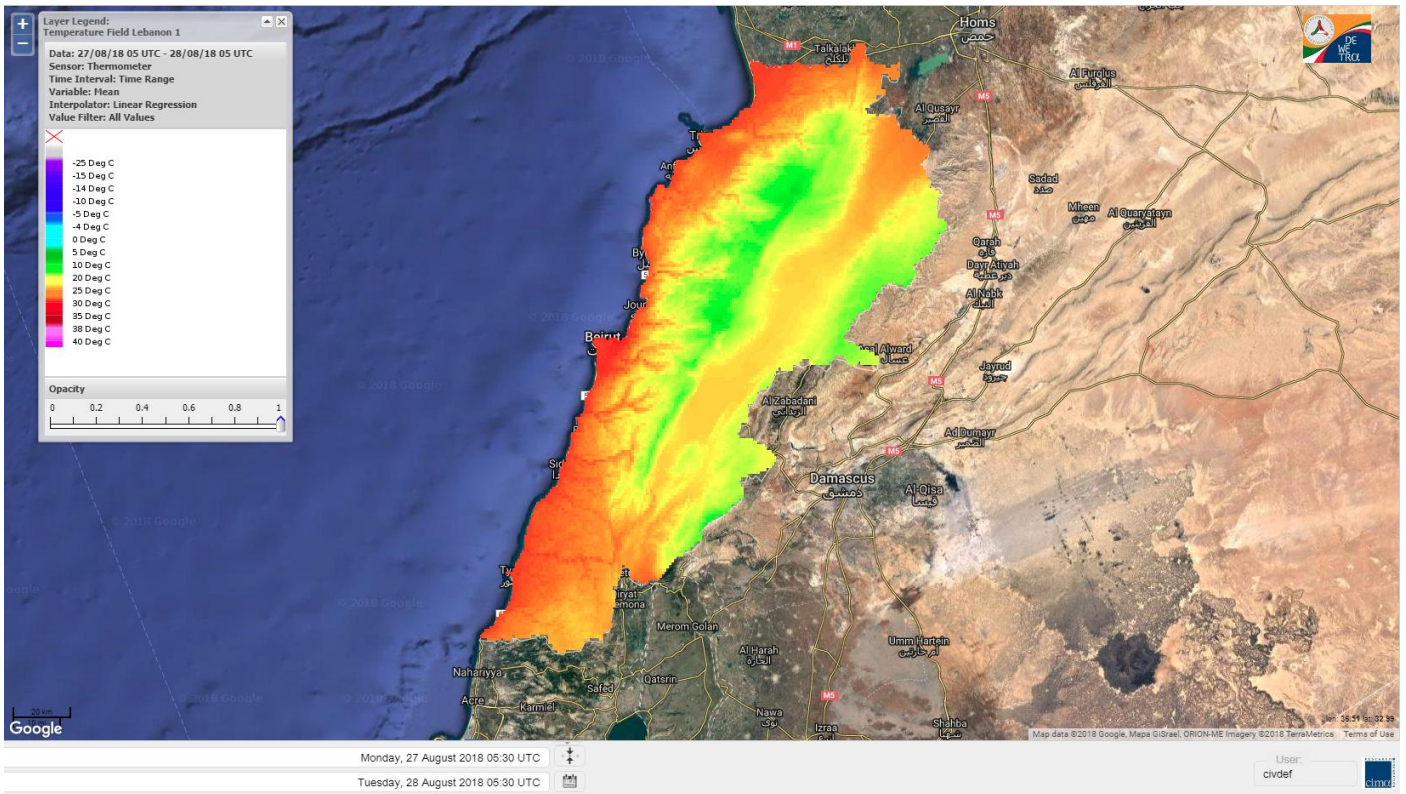

Lebanon temperature for Lebanon 28 AUG 2018