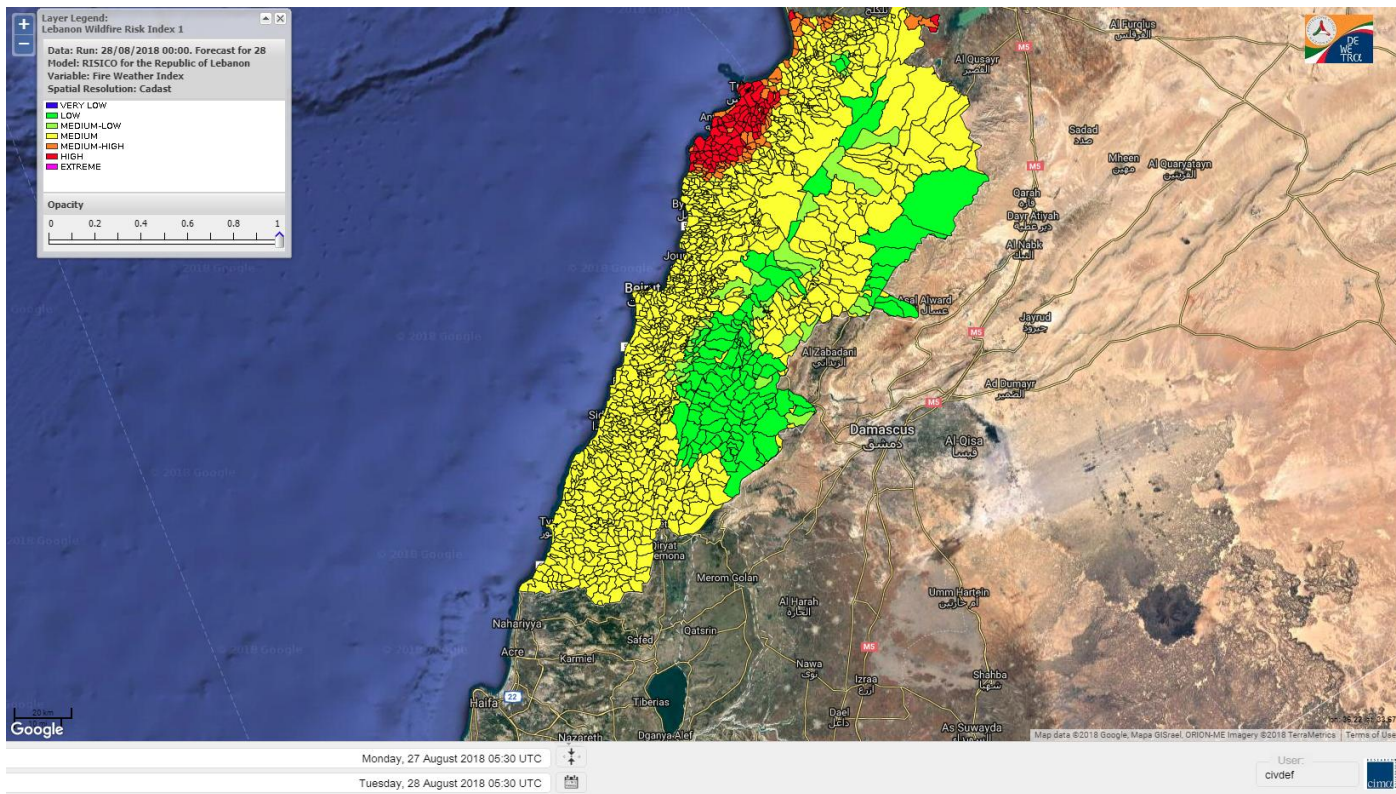

Lebanon for 28 AUG 2018