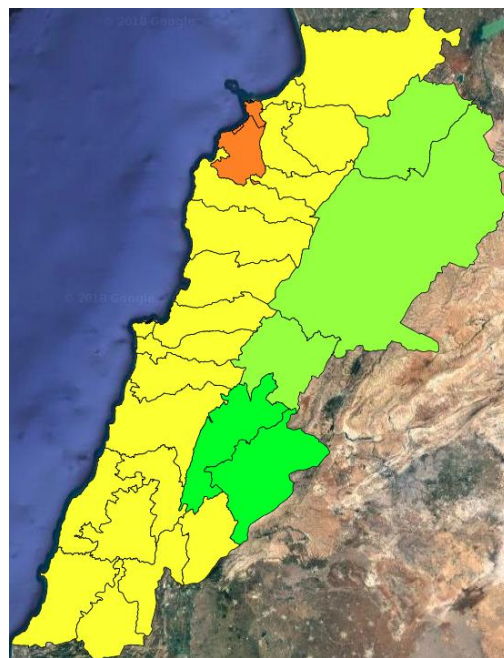

FIRE RISK INDEX

27 AUG 2018

28 AUG 2018

29 AUG 2018

30 AUG 2018

Layer Legend:
Lebanon Wildfire Risk Index 1

Data: Run: 28/08/2018 00:00. Forecast for 28
Model: RISICO for the Republic of Lebanon
Variable: Fire Weather Index
Spatial Resolution: Caza

- VERY LOW
- LOW
- MEDIUM-LOW
- MEDIUM
- MEDIUM-HIGH
- HIGH
- EXTREME