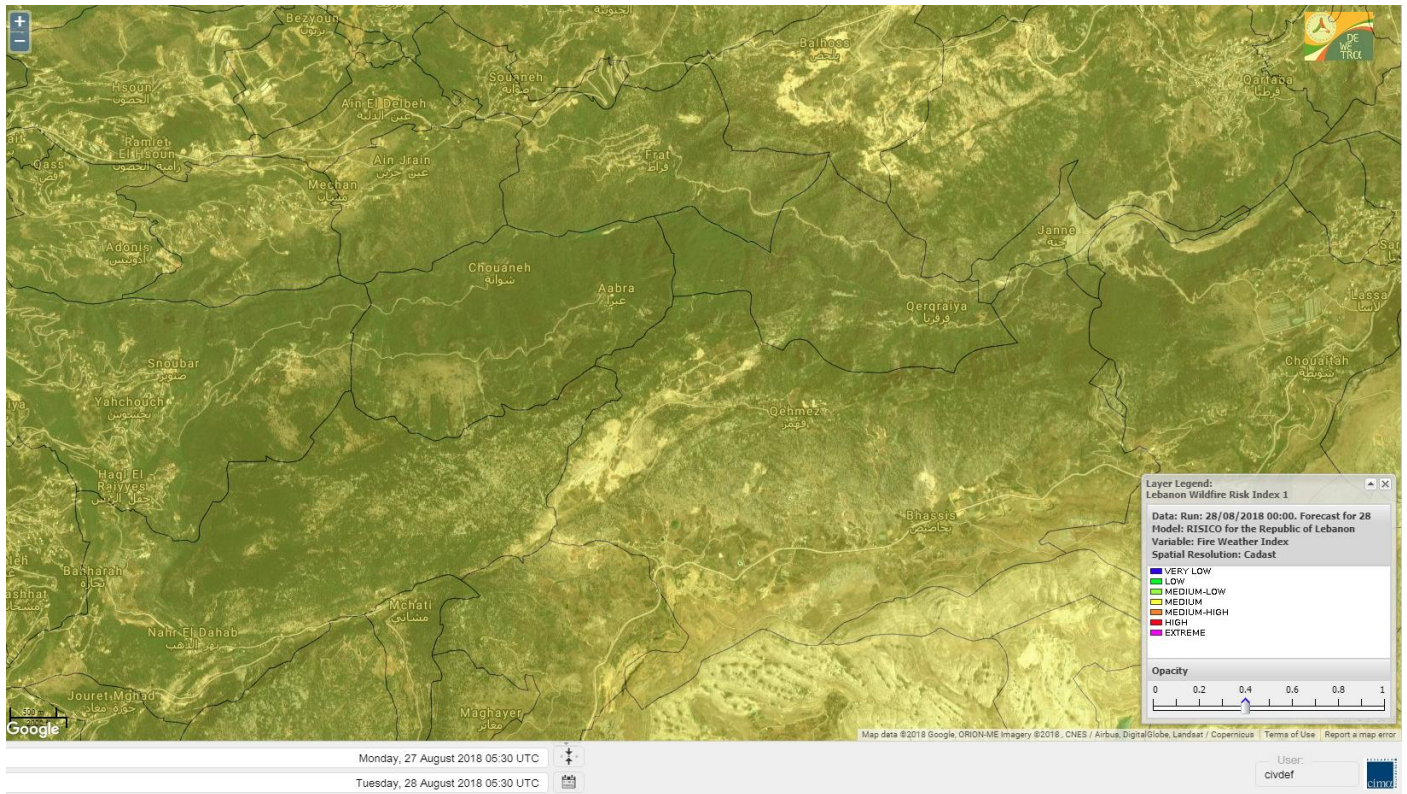

Jabal Moussa Reserve Forecast for 28 AUG 2018

MOHAFAZA	CAZA	CADAST	28-Aug
Akkar	Akkar	Aain Tinta	M
		Aaiyat	M
		Aakkar El-Aatiqa	M
		Aamar Aakkar	M
		Aamar El Baykat	M
		Aamayer	MH
		Aamriyet Aakkar	M
		Aandqet	M
		Aarmeh	M
		Aarqa	M
		Aawaynat	M
		Aayoun Aakkar	ML
		Abboudiye	MH
		Ain El-Zeit	M
		Ain Yaaqoub	M
		Akroum	M
		Aridet Cheikh Zennad	MH
		Baldeh w Mazraat Baldeh	M
		Barcha	MH
		Bardeh	M
Bebnine	M