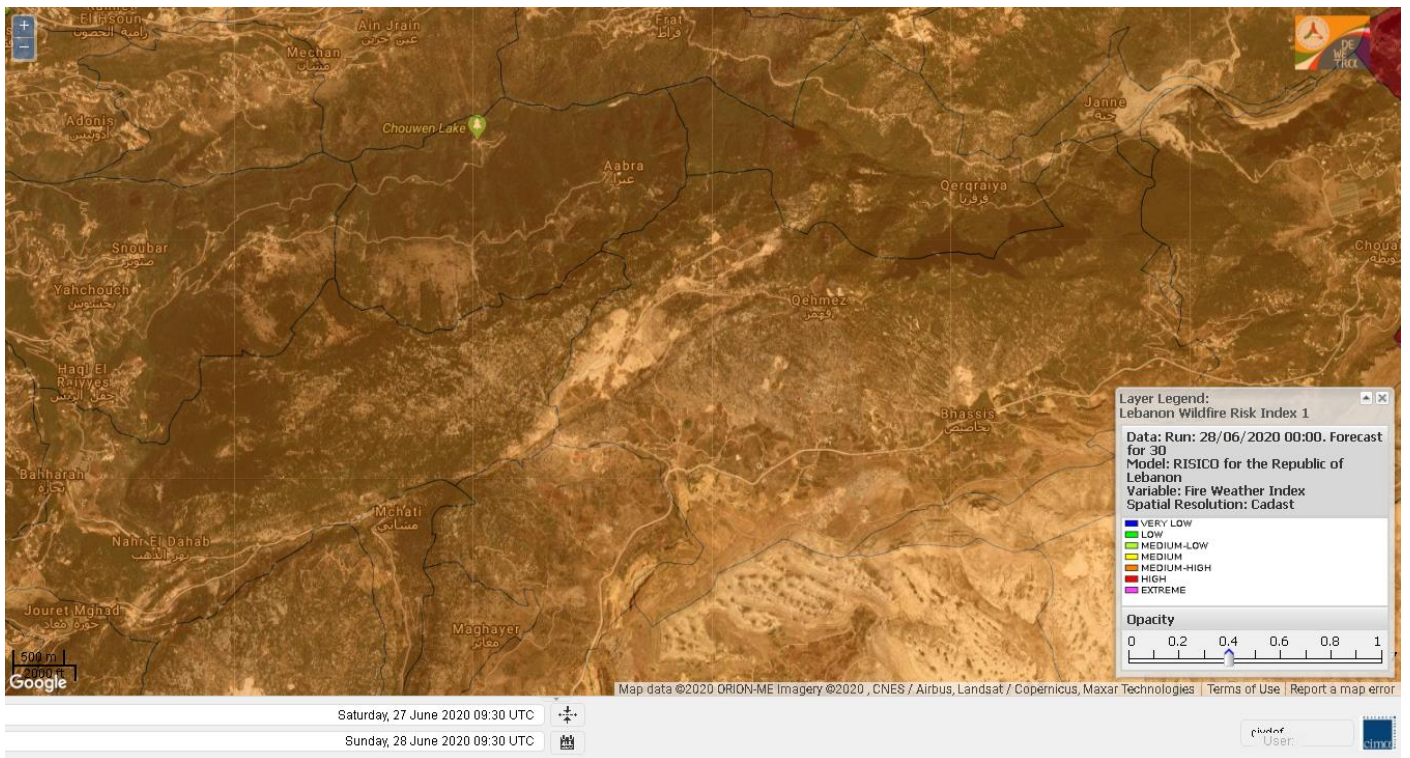

Jabal Moussa Reserve Forecast for 30 June 2020