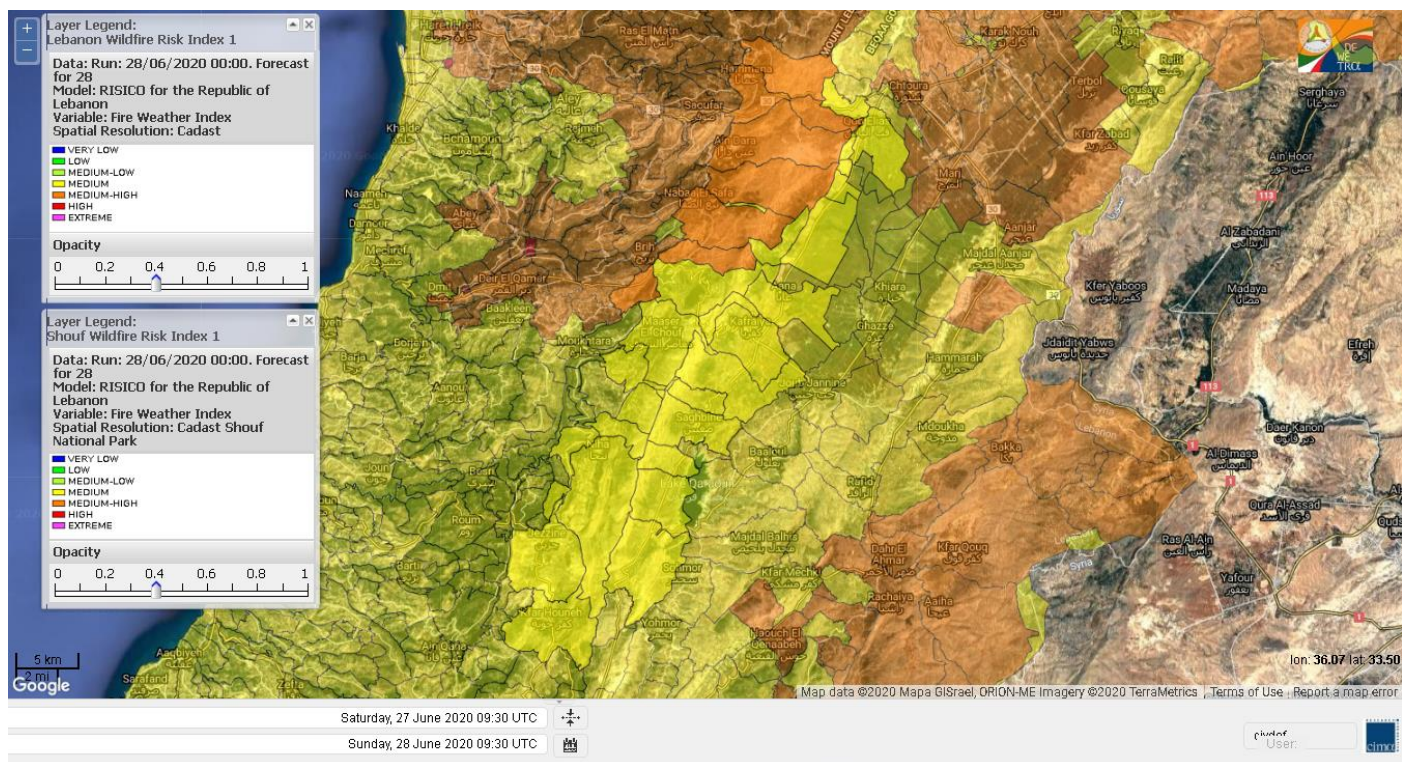

- VERY LOW
- LOW
- MEDIUM-LOW
- MEDIUM
- MEDIUM-HIGH
- HIGH
- EXTREME

Lebanon for 28 June 2020

Lebanon for 29 June 2020

Lebanon for 30 June 2020

Shouf Biosphere Reserve Forecast for 28 June 2020

Shouf Biosphere Reserve Forecast for 29 June 2020