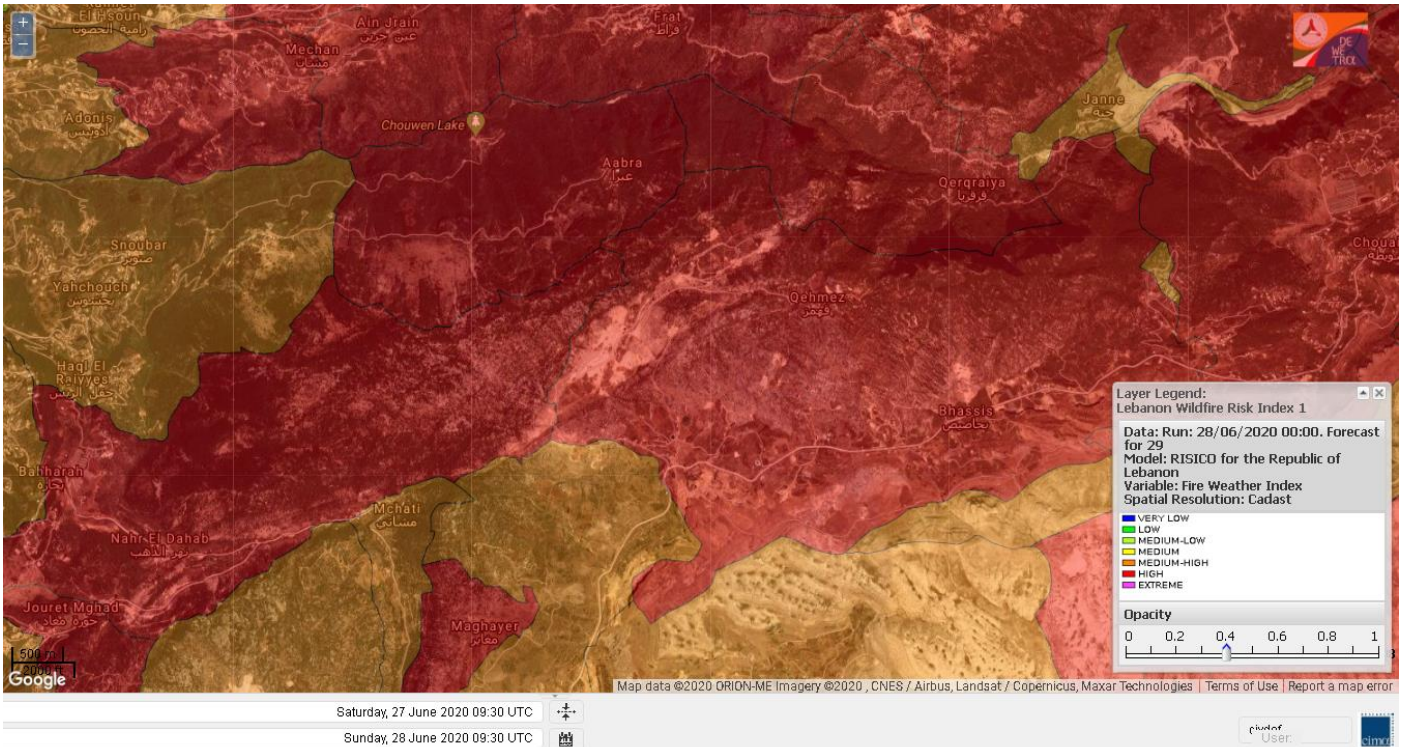

Jabal Moussa Reserve Forecast for 29 June 2020