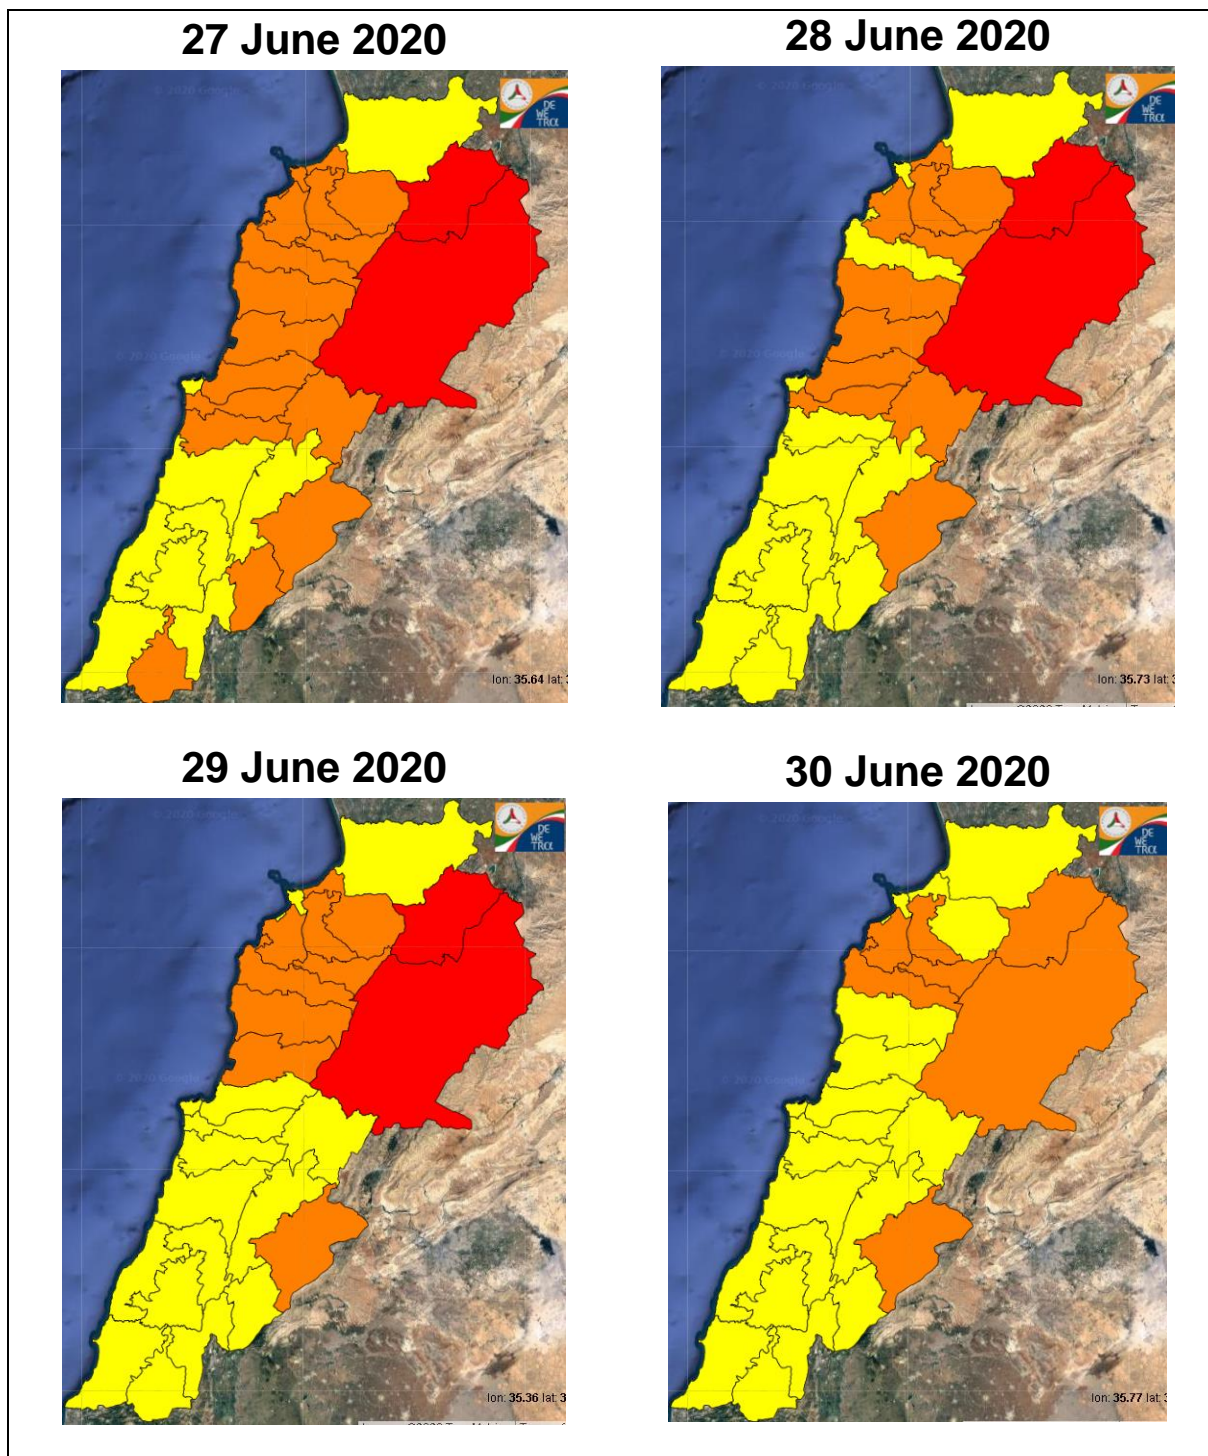

FIRE RISK INDEX

Layer Legend:
Lebanon Wildfire Risk Index 1

Data: Run: 28/06/2020 00:00. Forecast for 28
Model: RISICO for the Republic of Lebanon
Variable: Fire Weather Index
Spatial Resolution: Caza

- VERY LOW
- LOW
- MEDIUM-LOW
- MEDIUM
- MEDIUM-HIGH
- HIGH
- EXTREME