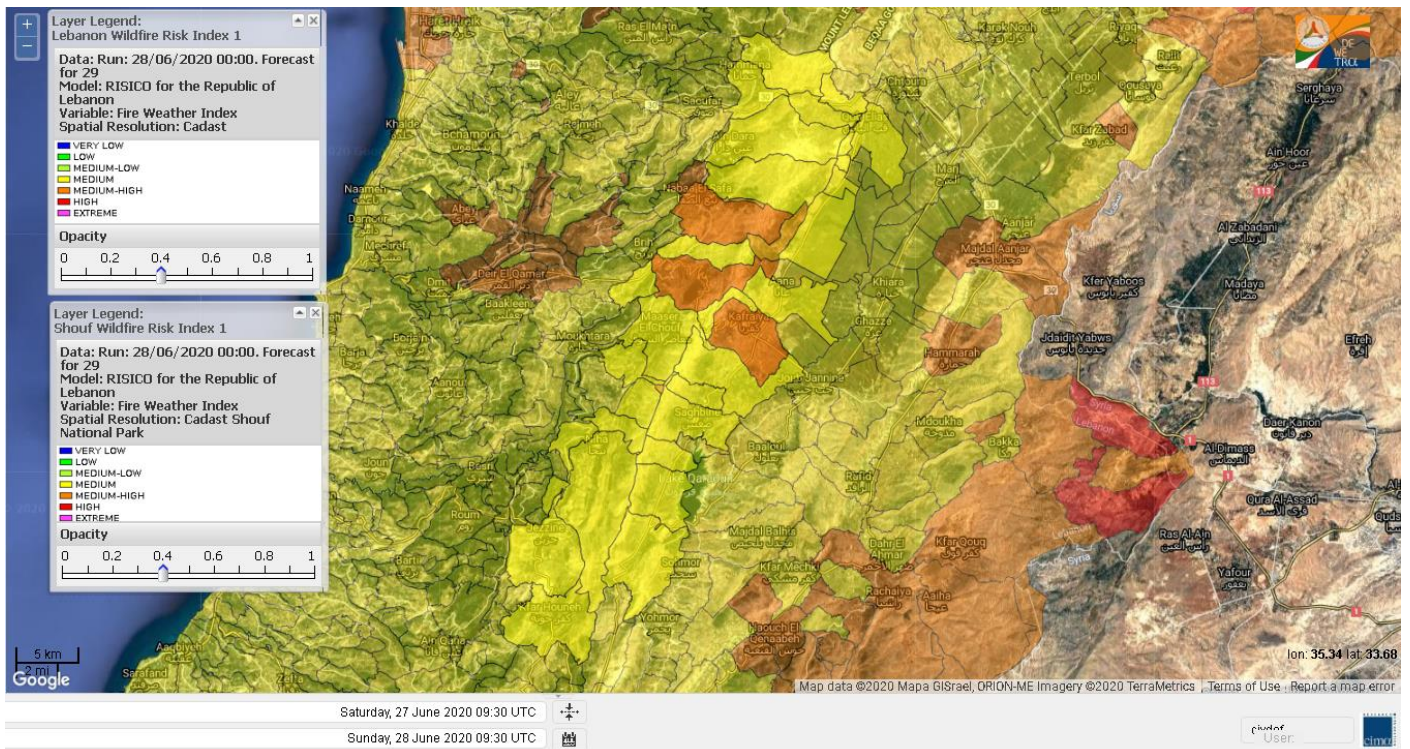

- VERY LOW
- LOW
- MEDIUM-LOW
- MEDIUM
- MEDIUM-HIGH
- HIGH
- EXTREME

Lebanon for 28 June 2020

Lebanon for 29 June 2020

Lebanon for 30 June 2020

Shouf Biosphere Reserve Forecast for 28 June 2020

Shouf Biosphere Reserve Forecast for 29 June 2020