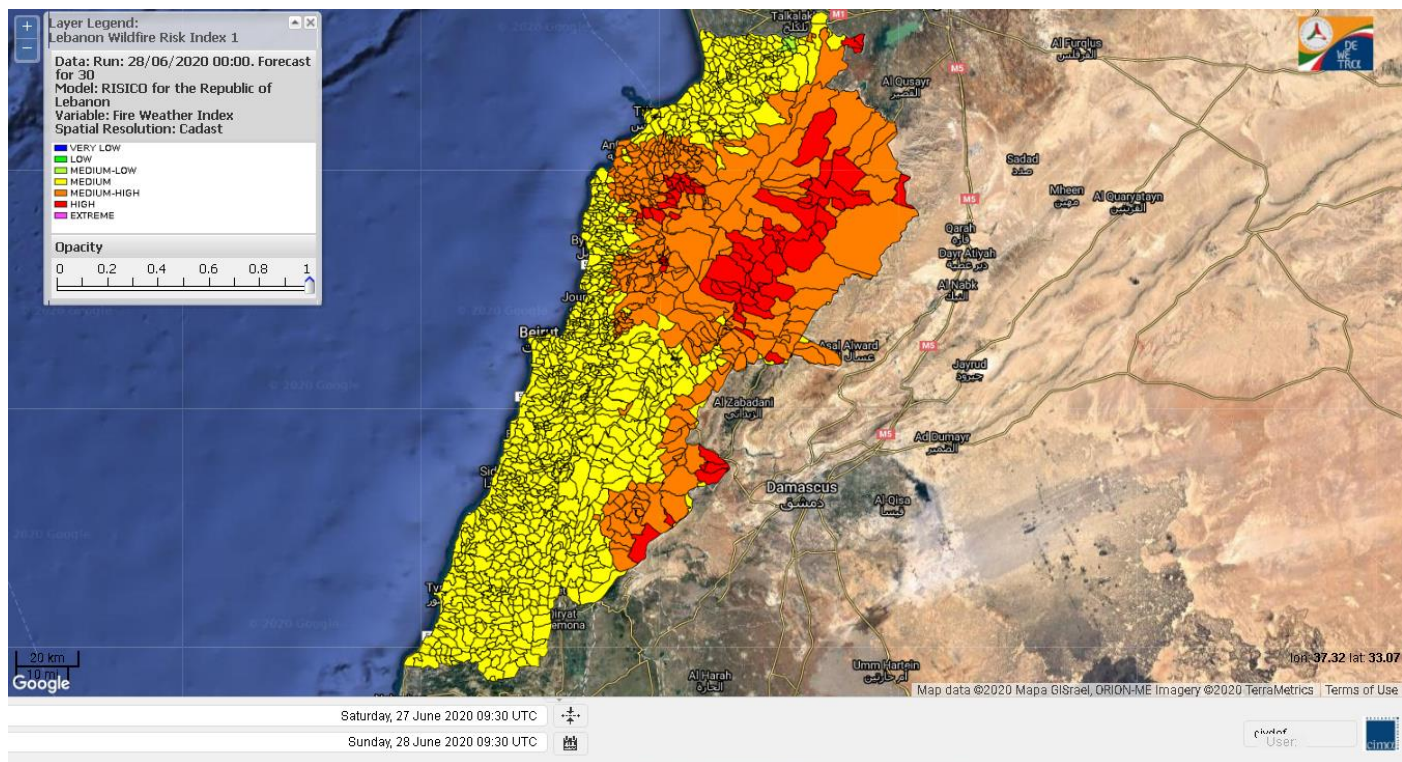

- VERY LOW
- LOW
- MEDIUM-LOW
- MEDIUM
- MEDIUM-HIGH
- HIGH
- EXTREME

Lebanon for 28 June 2020

Lebanon for 29 June 2020

Lebanon for 30 June 2020

Shouf Biosphere Reserve Forecast for 28 June 2020

Shouf Biosphere Reserve Forecast for 29 June 2020