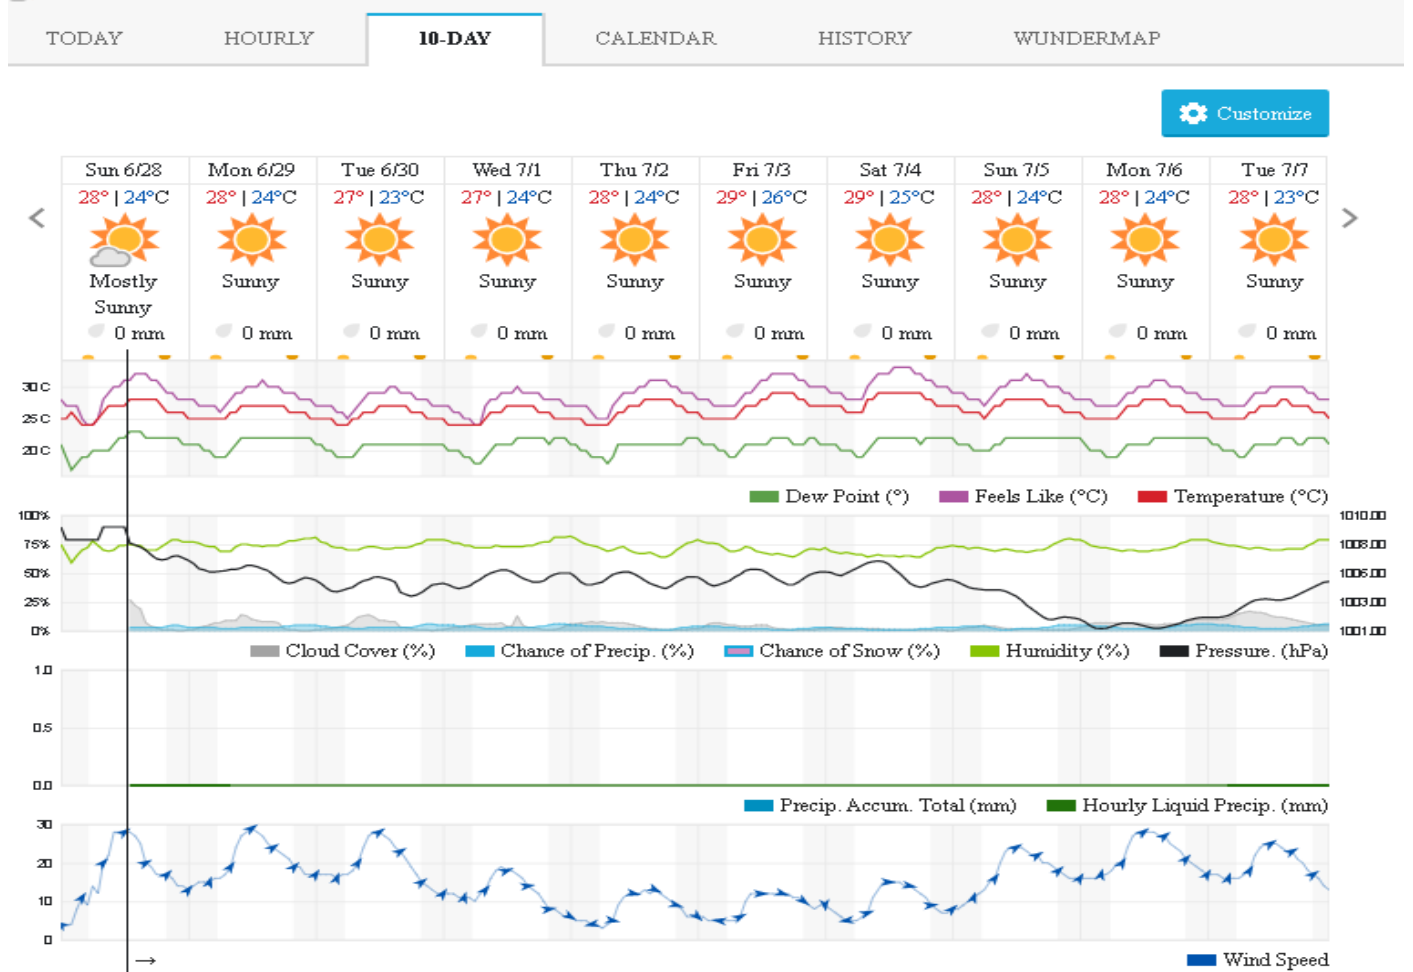

Beirut, Beirut, Lebanon 10-Day Weather Forecast

27° ACHRAFIEH, RIZK STATION | CHANGE