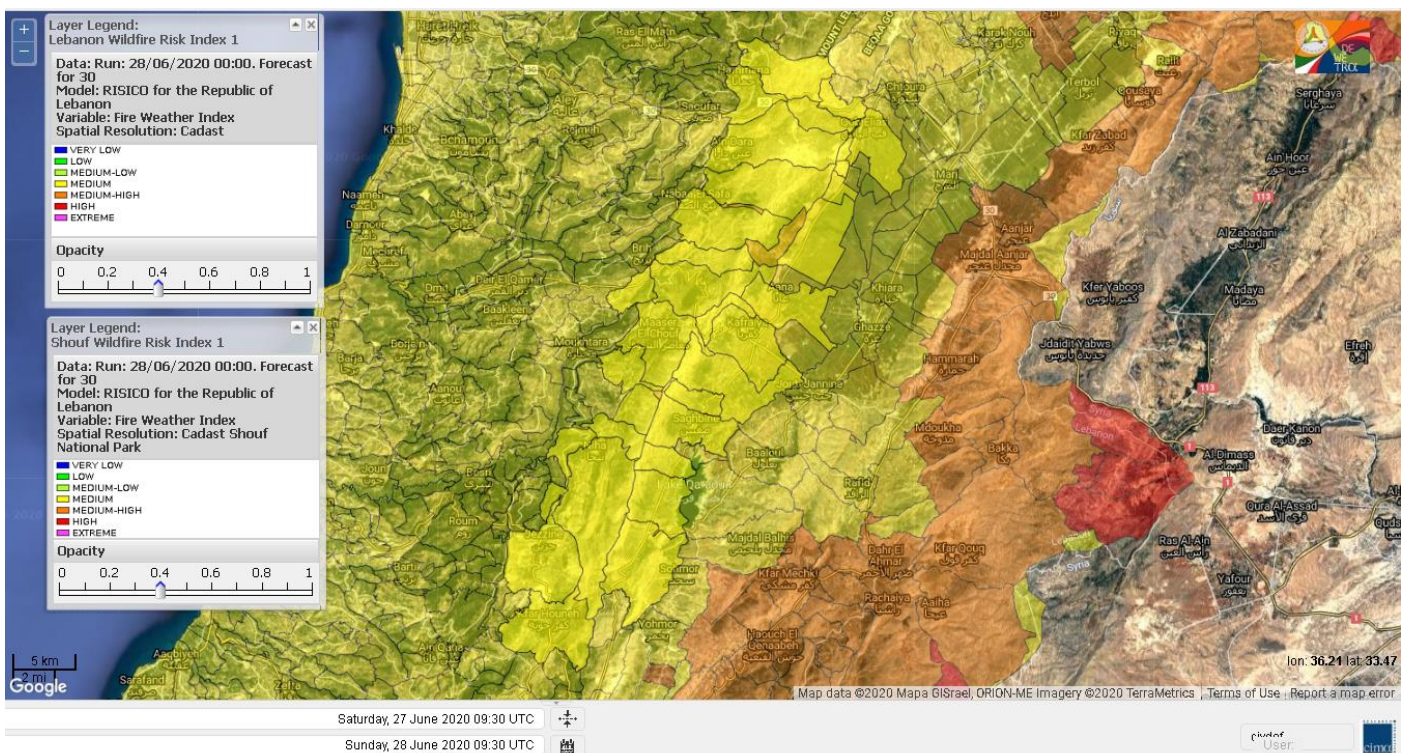

Shouf Biosphere Reserve Forecast for 30 June 2020