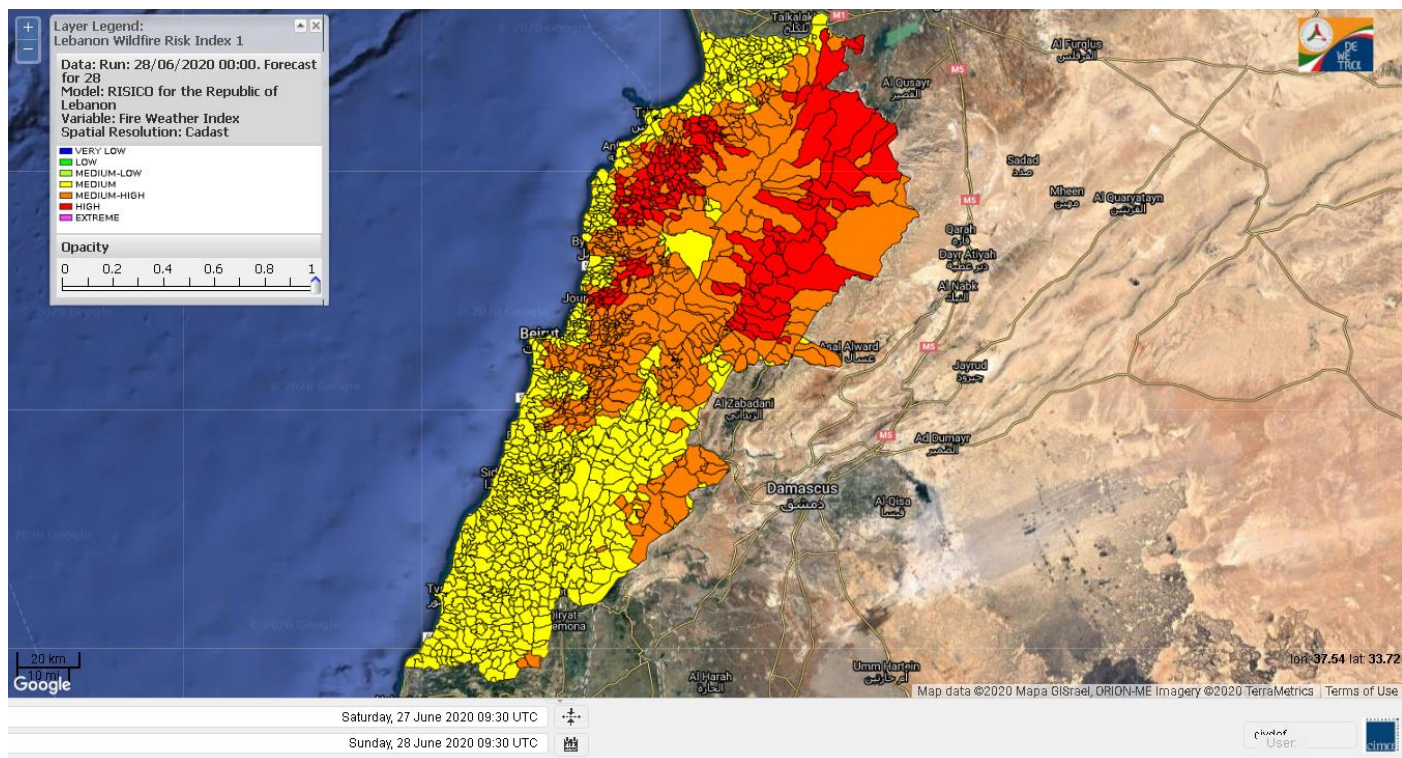

Lebanon for 28 June 2020