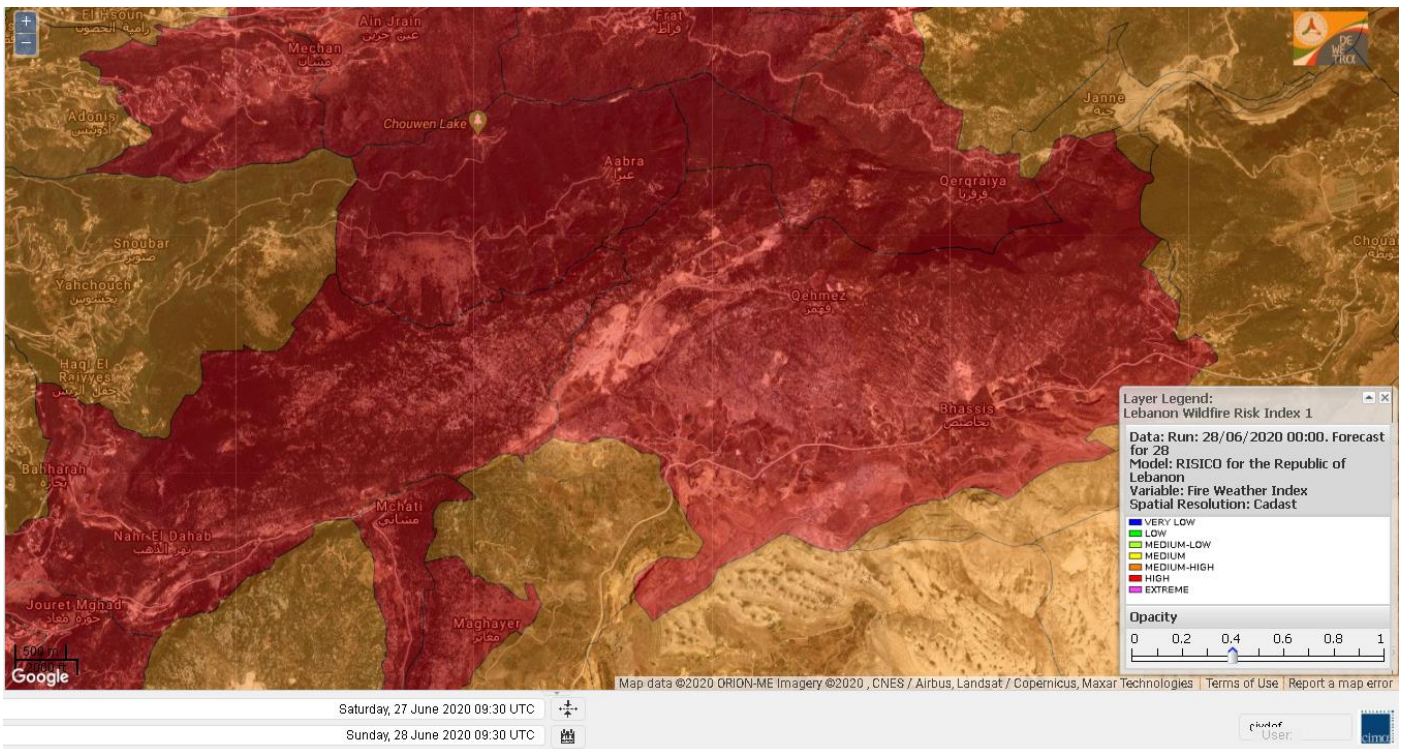

Jabal Moussa Reserve Forecast for 28 June 2020