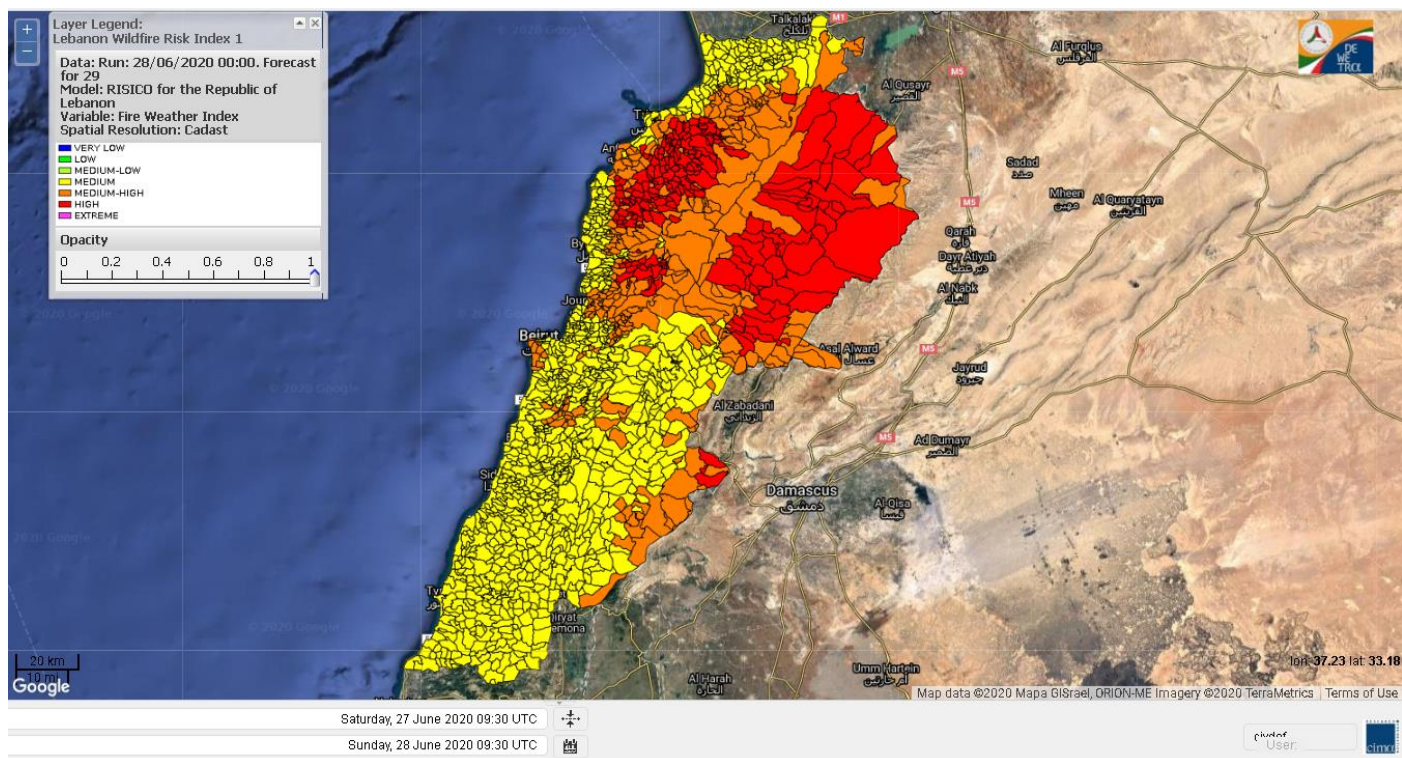

Lebanon for 29 June 2020