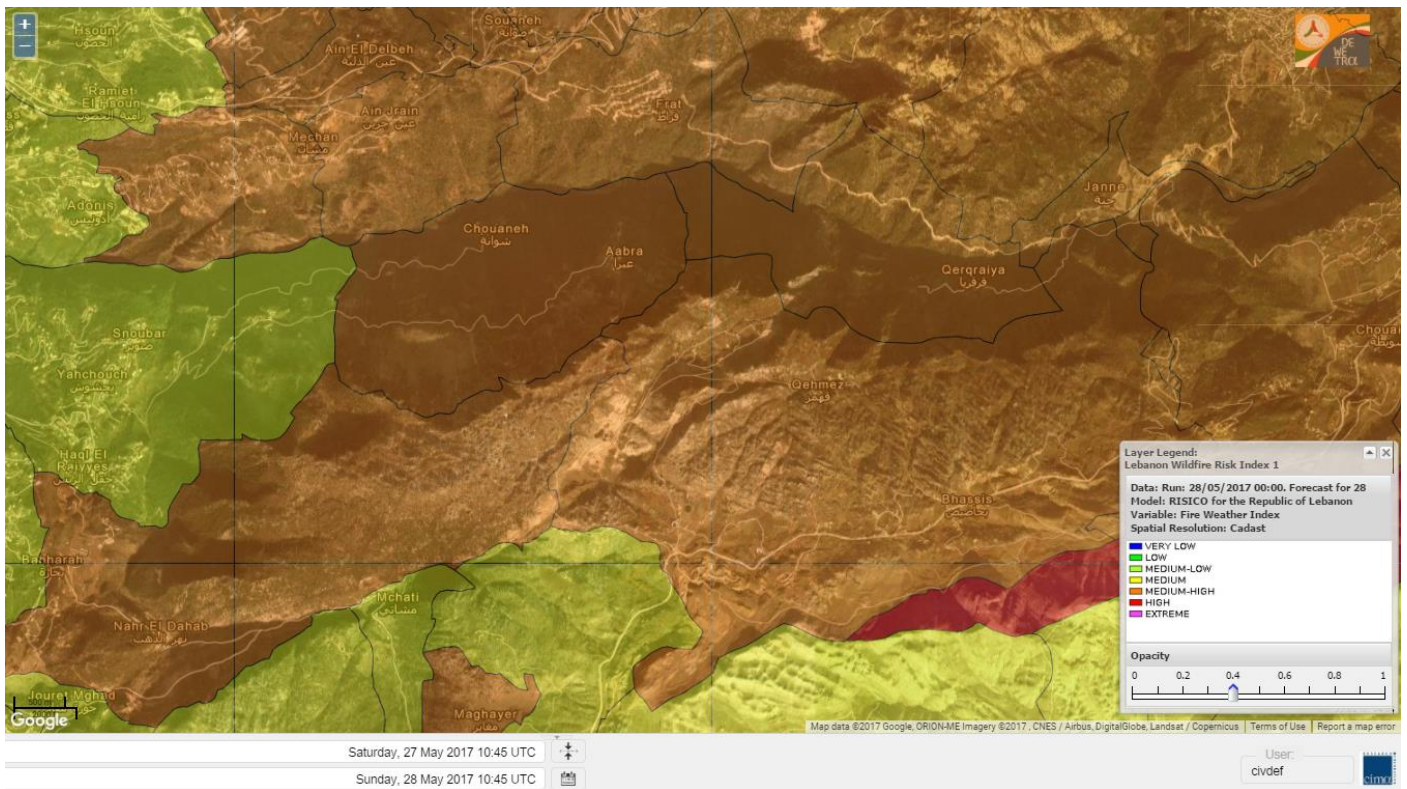

Jabal Moussa Reserve Forecast for 28 May 2017