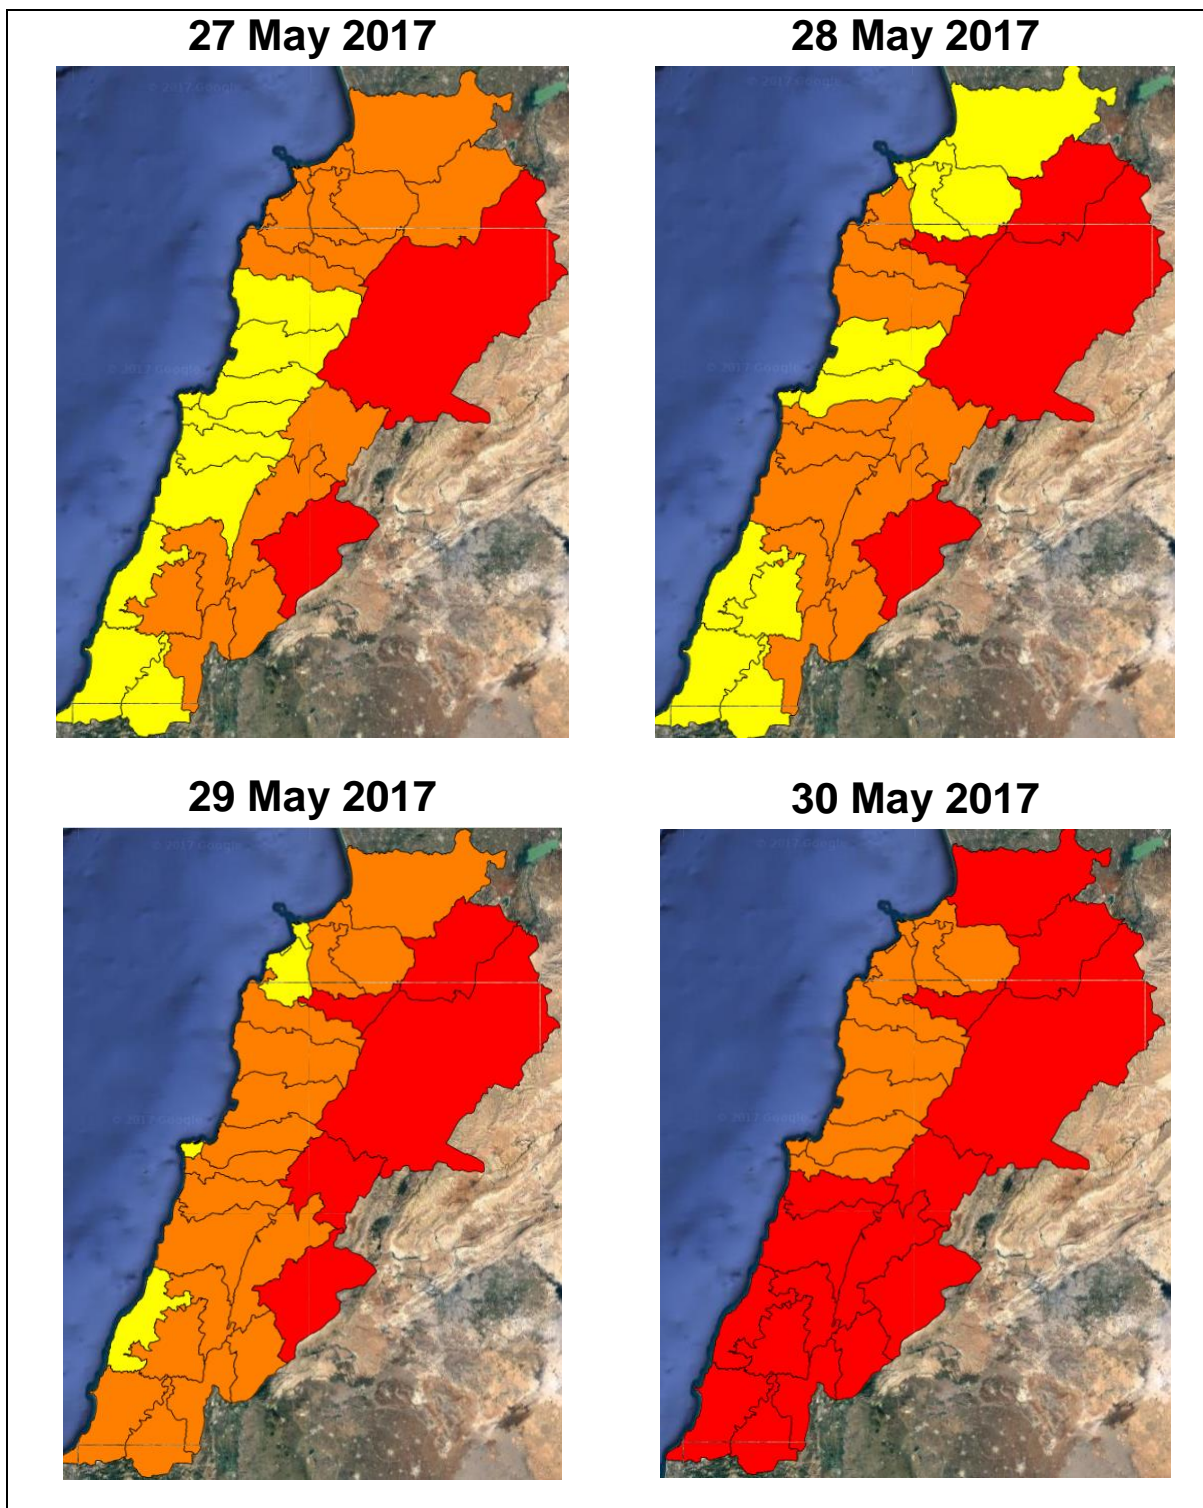

FIRE RISK INDEX

Layer Legend:
Lebanon Wildfire Risk Index 1

Data: Run: 28/05/2017 00:00. Forecast for 28
Model: RISICO for the Republic of Lebanon
Variable: Fire Weather Index
Spatial Resolution: Caza

- VERY LOW
- LOW
- MEDIUM-LOW
- MEDIUM
- MEDIUM-HIGH
- HIGH
- EXTREME