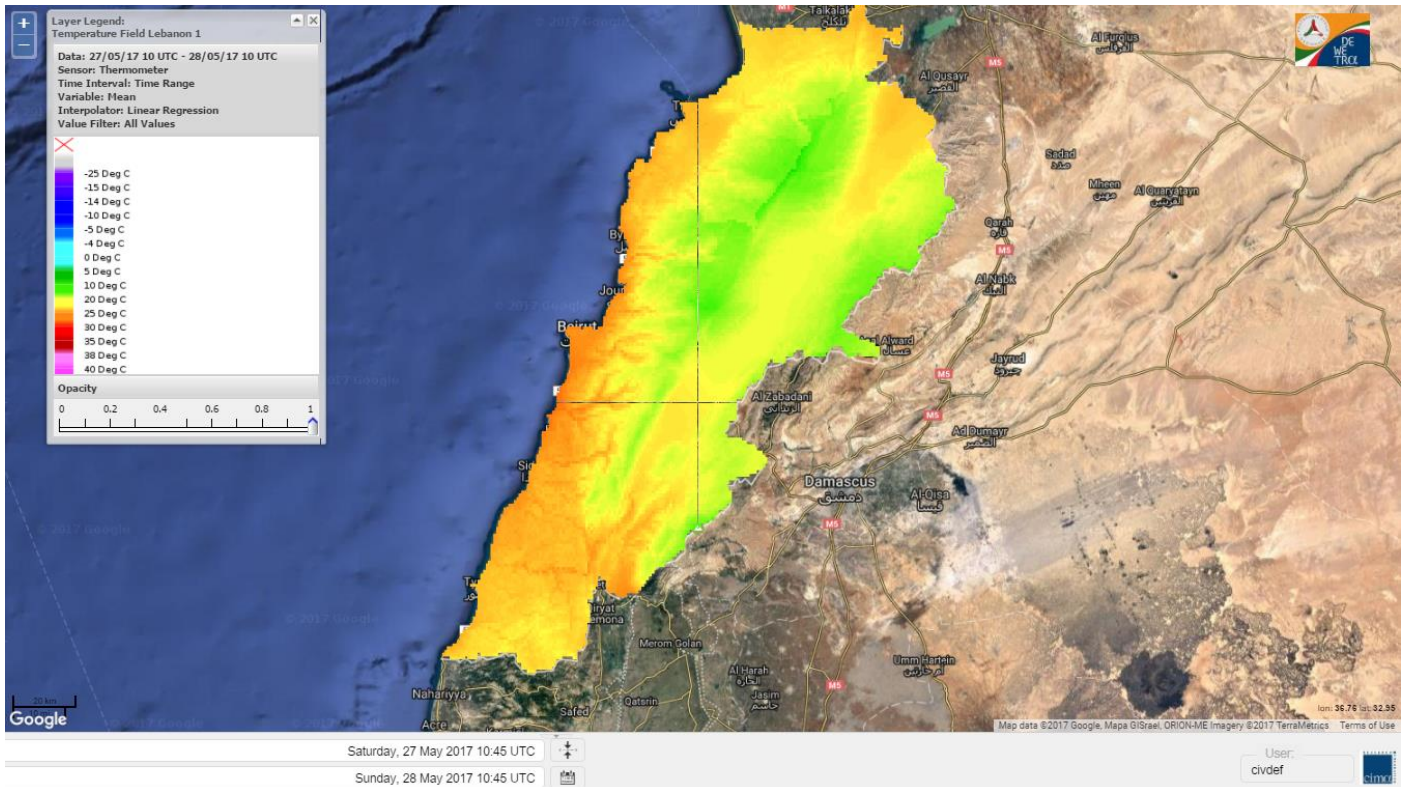

Lebanon temperature for 28 May 2017