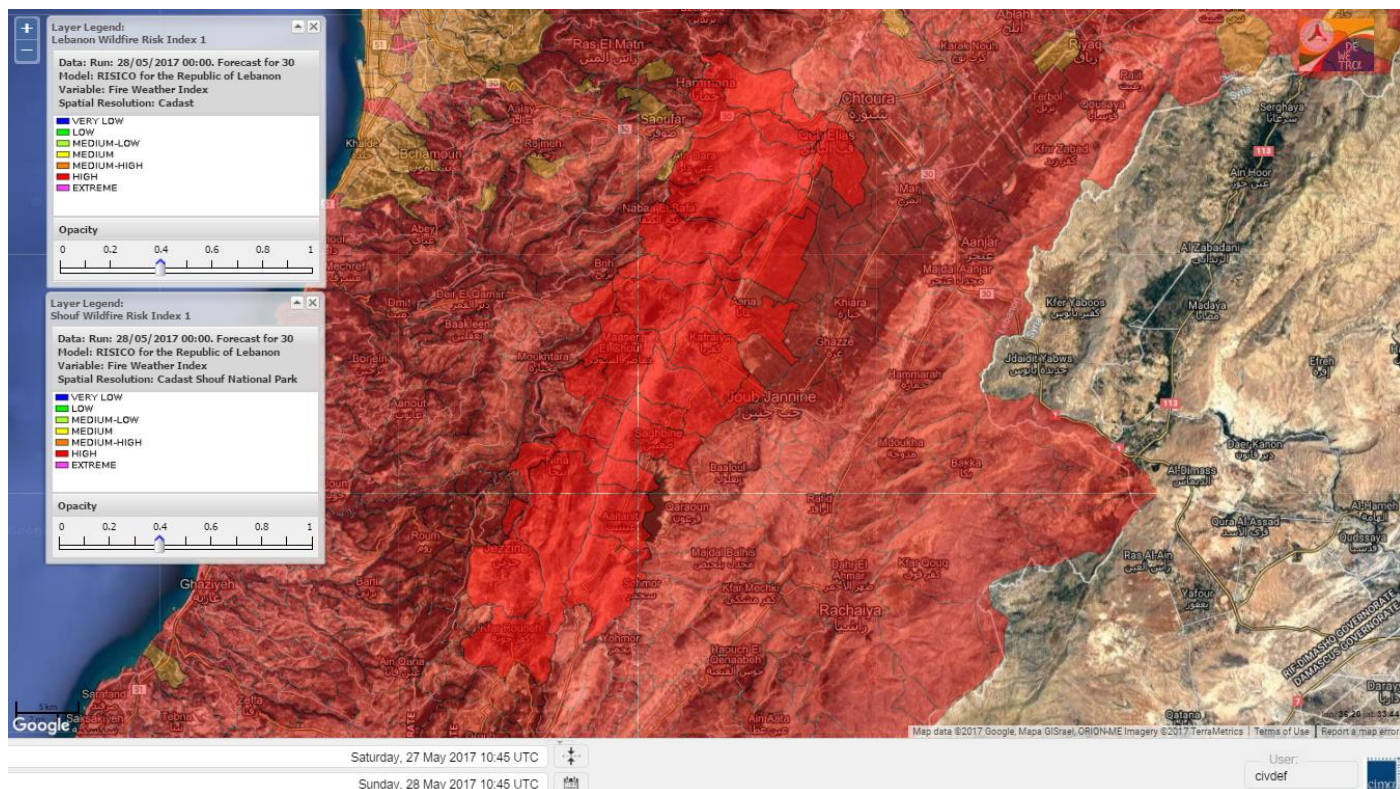

Shouf Biosphere Reserve Forecast for 30 May 2017