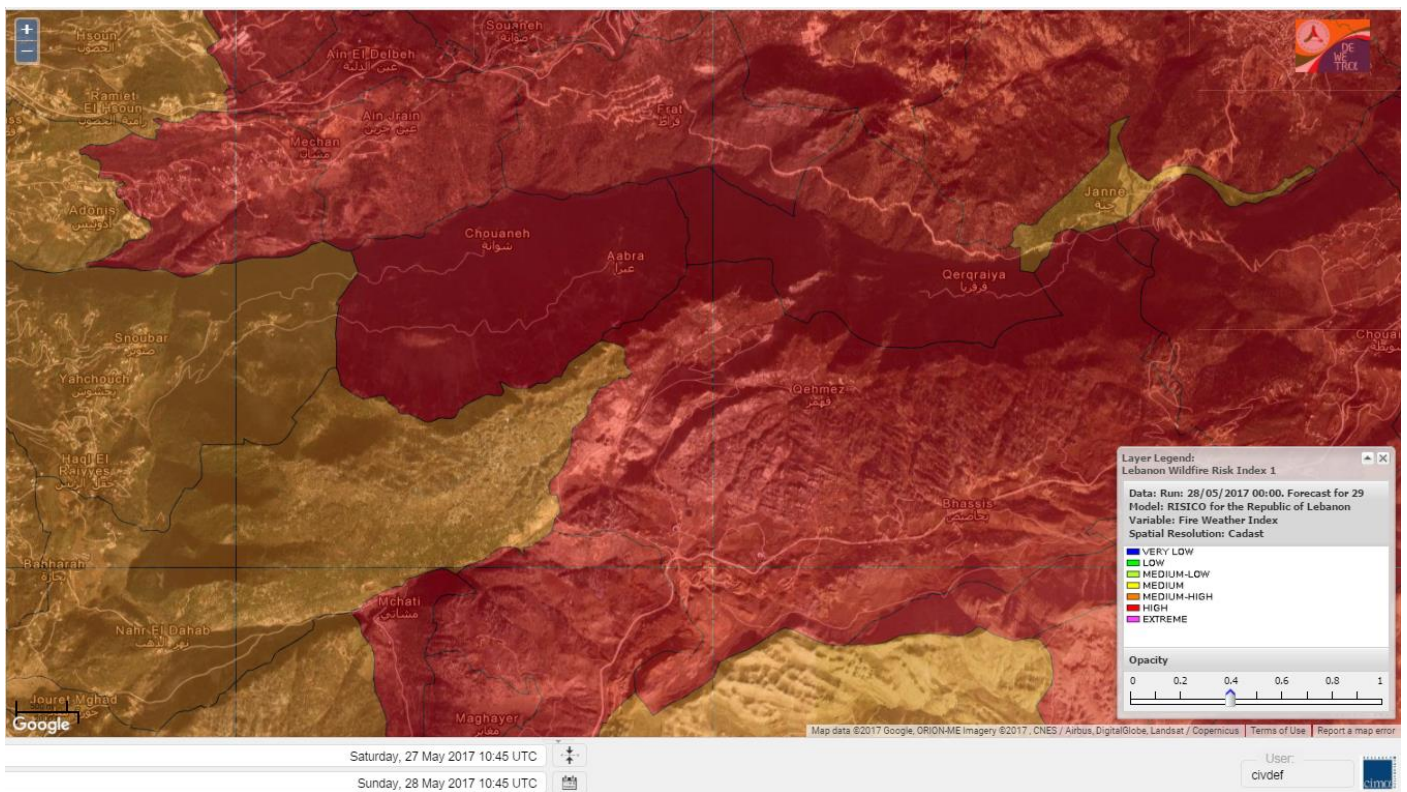

Jabal Moussa Reserve Forecast for 29 May 2017