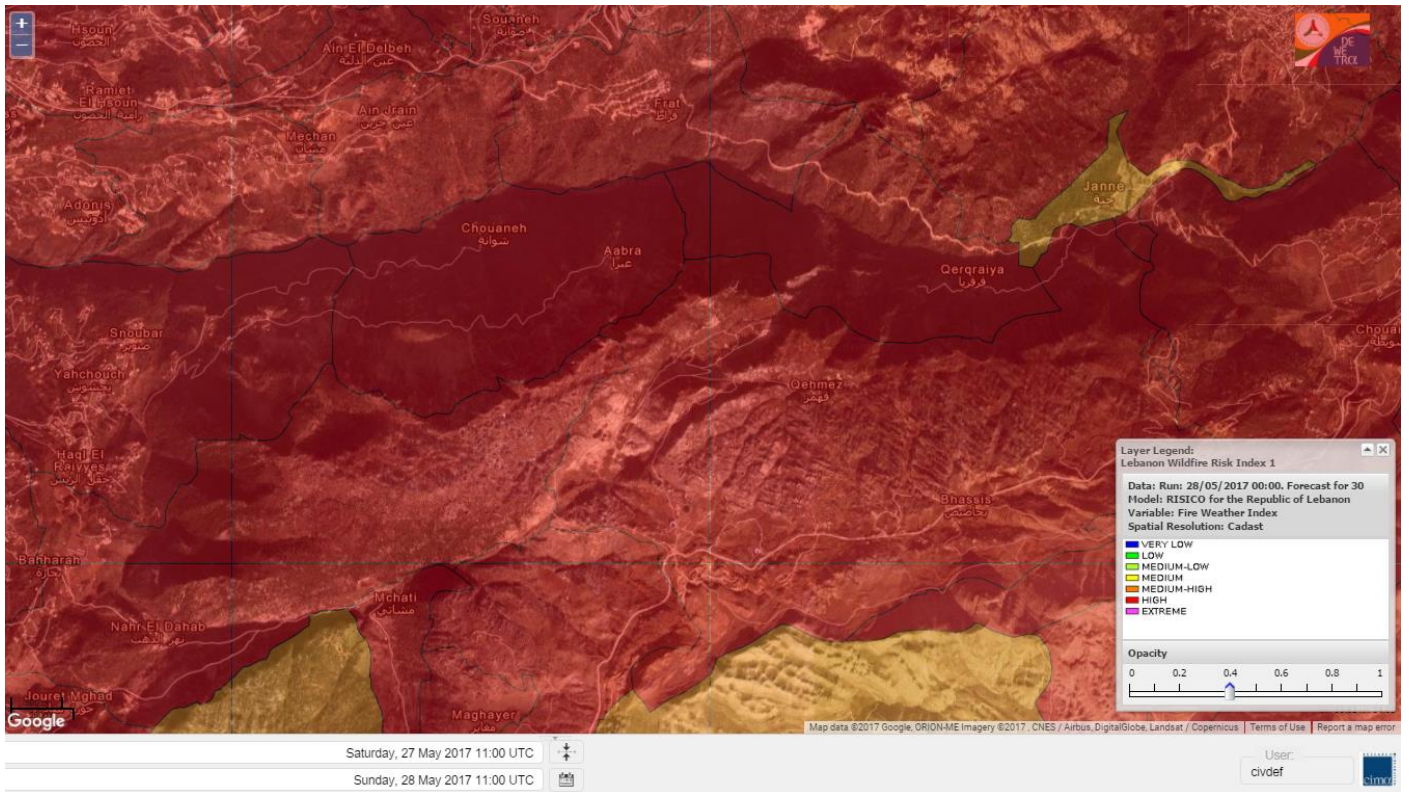

Jabal Moussa Reserve Forecast for 30 May 2017