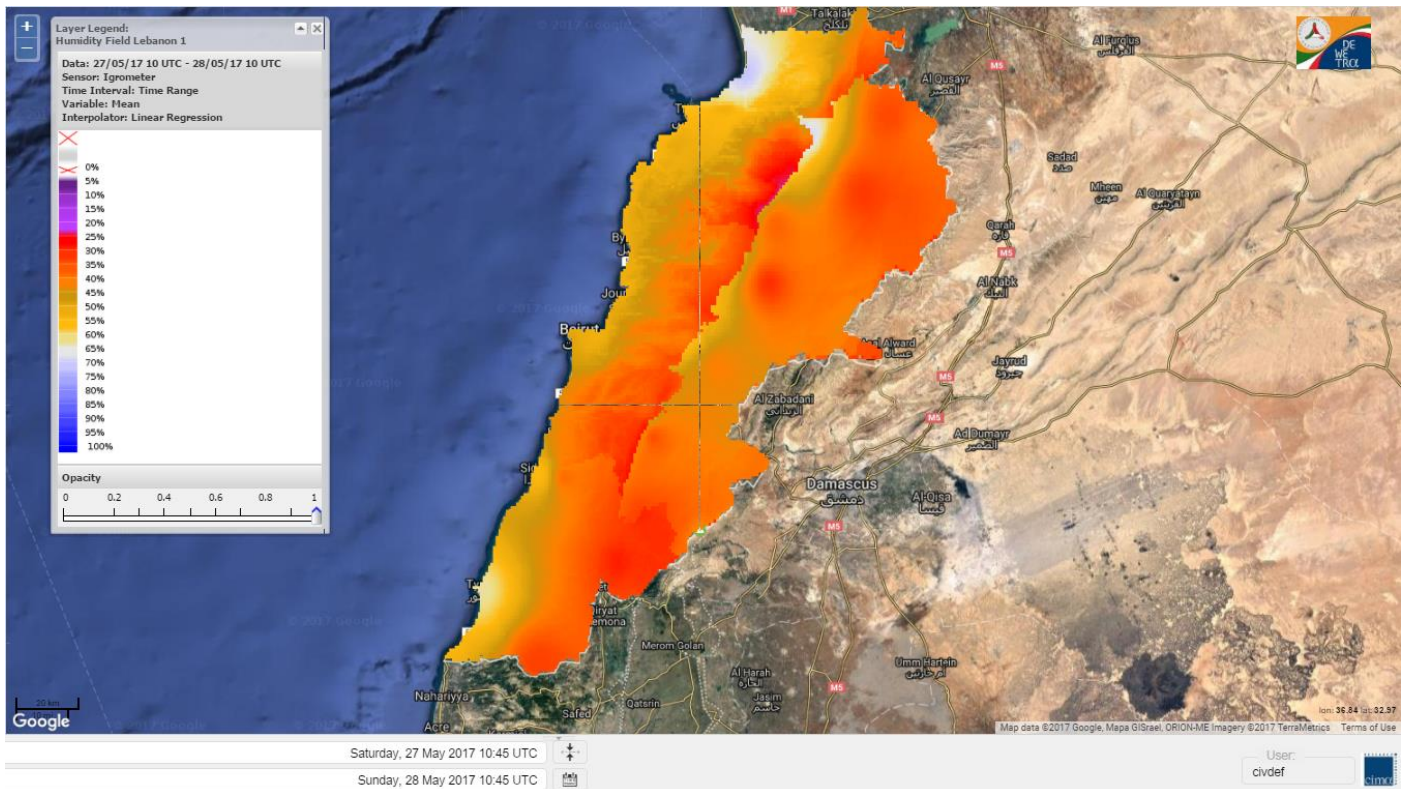

Lebanon humidity for 28 May 2017