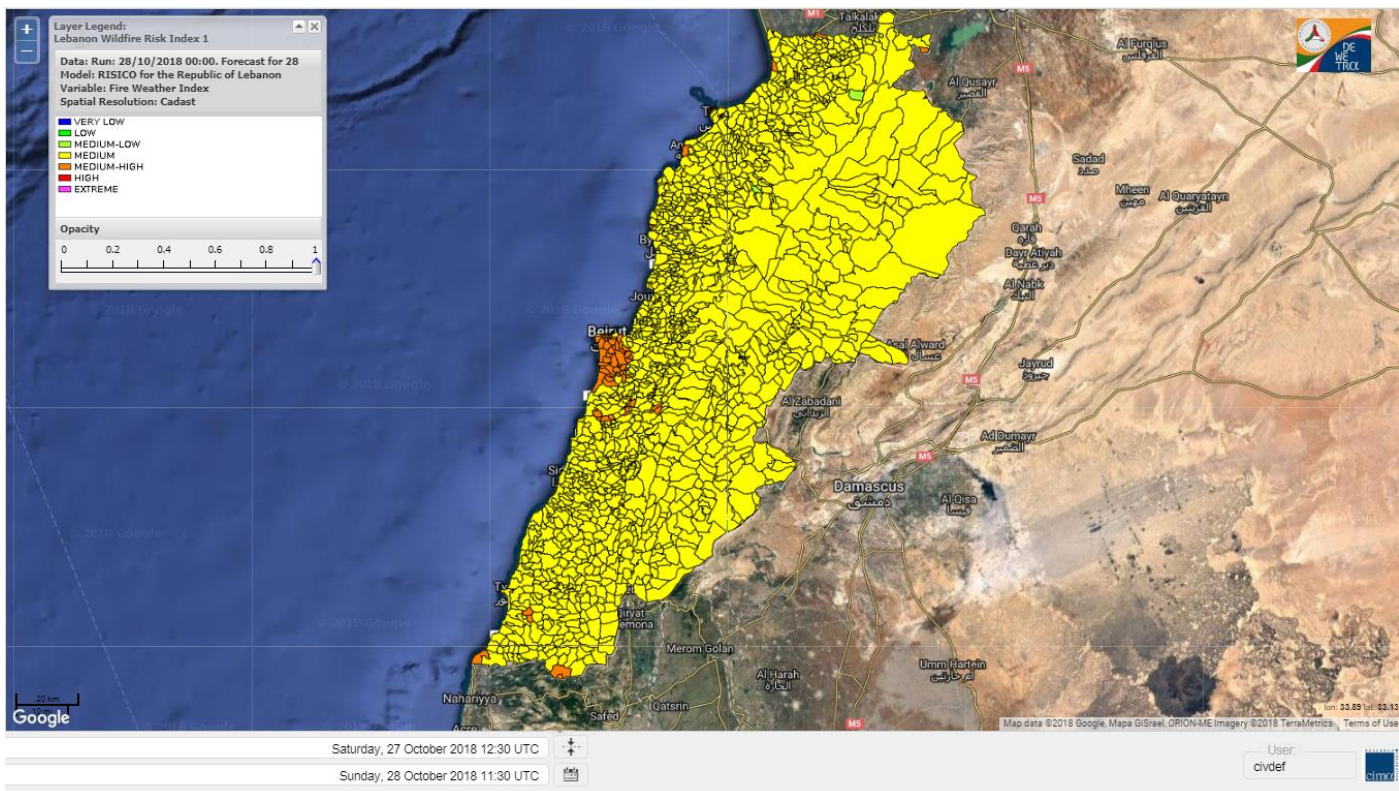

Lebanon for 28 Oct 2018