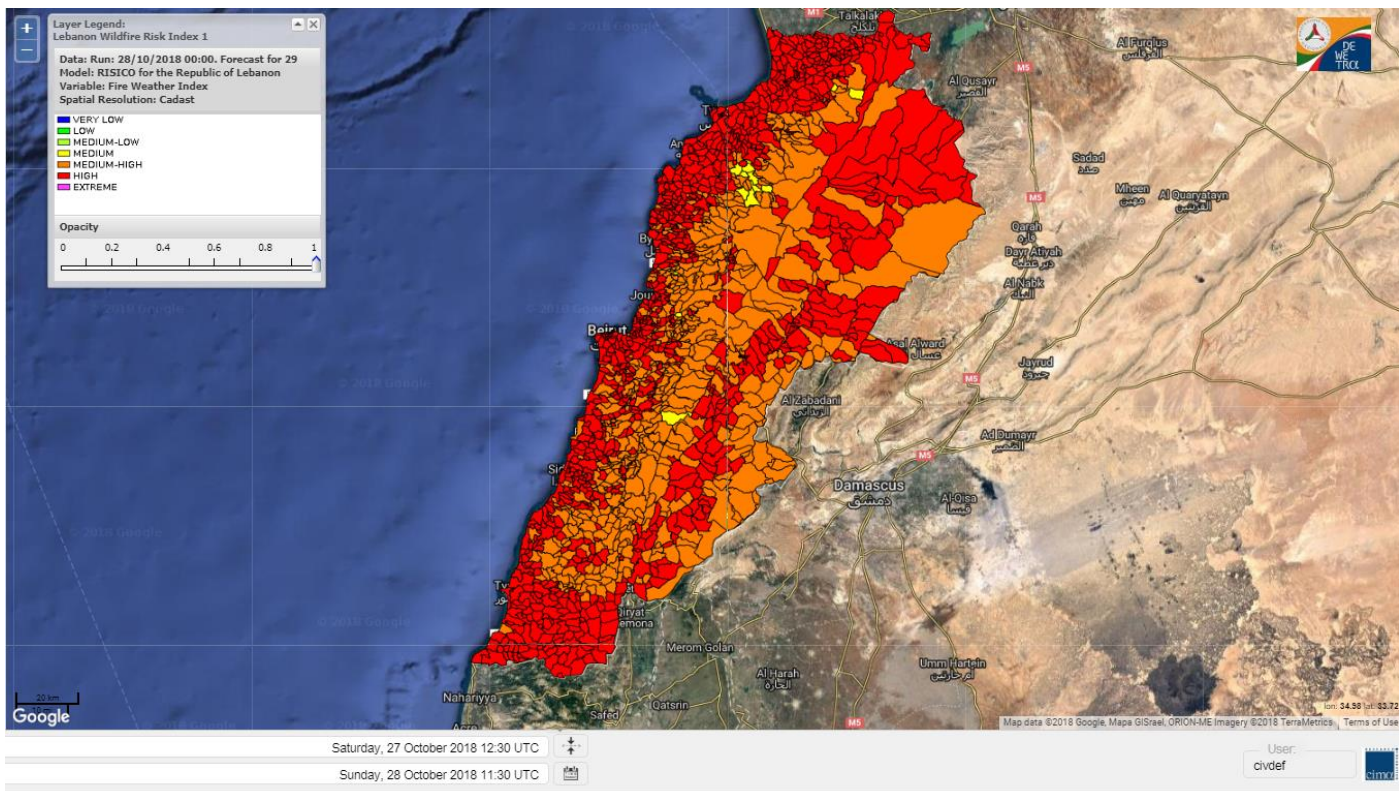

Lebanon for 29 Oct 2018