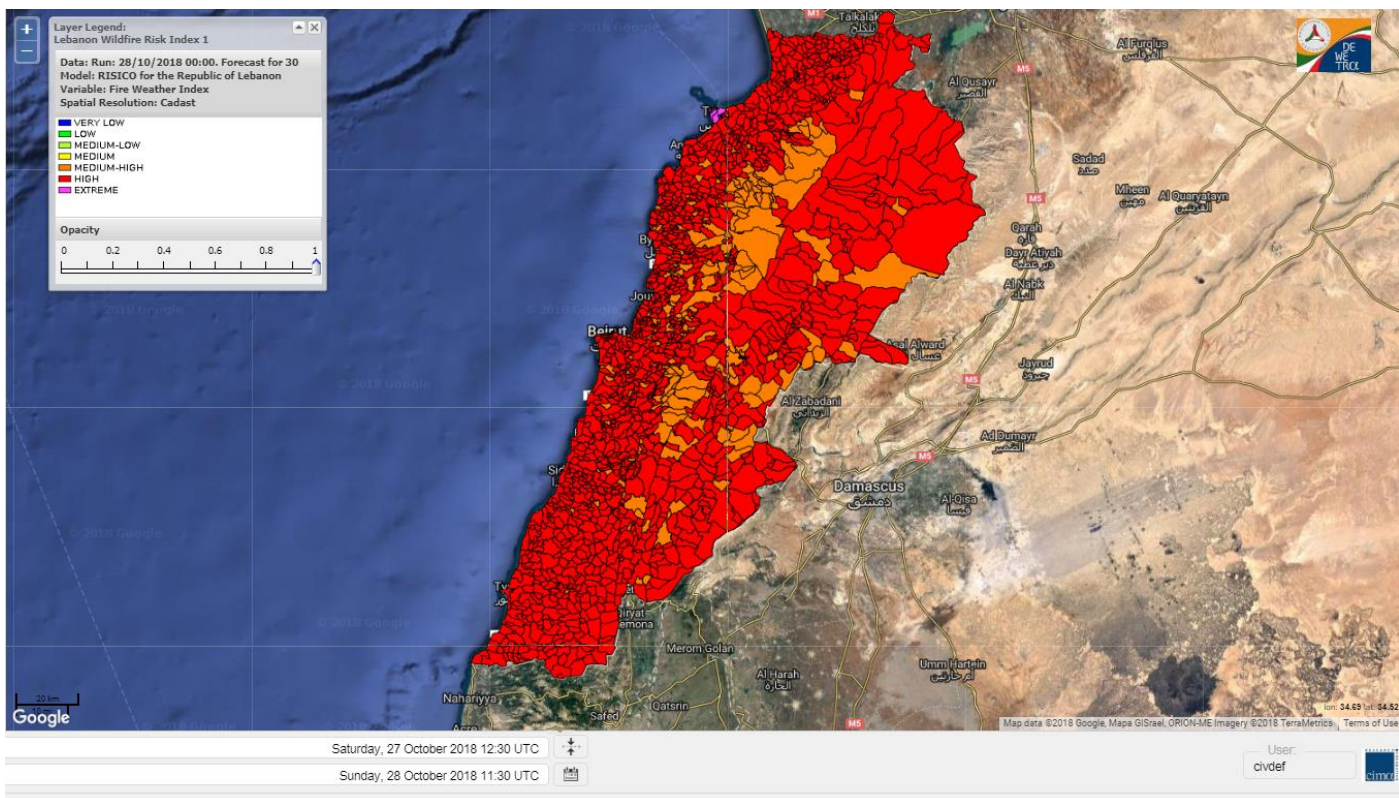

Lebanon for 30 Oct 2018