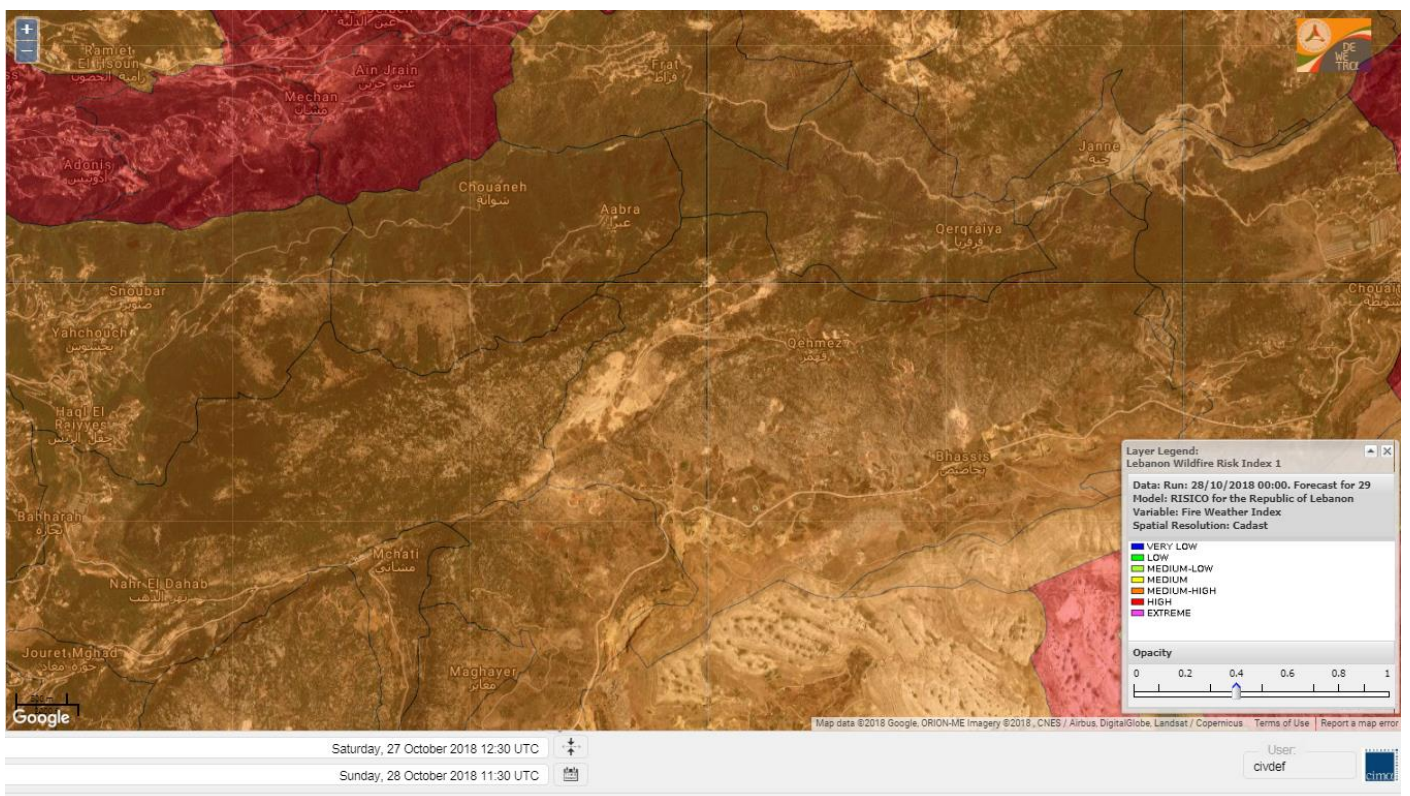

Jabal Moussa Reserve Forecast for 30 Oct 2018

Beirut, Lebanon

26° ACHRAFIEH, RIZK STATION | REPORT | CHANGE

TODAY HOURLY 10-DAY CALENDAR HISTORY WUNDERMAP

Customize

Nord

Koura

Municipality	28-Oct	29-Oct	30-Oct	Municipality	28-Oct	29-Oct	30-Oct	Municipality	28-Oct	29-Oct	30-Oct
Aaba	M	H	H	Afsaddiq	M	H	MH	Ain Ekrine	M	H	MH
Amioun	M	H	MH	Anfeh	MH	H	H	Badbhoun	M	H	H
Barghoun	M	H	H	Barsa	M	H	H	Batroumine	M	H	H
Bdebba	M	H	H	Bechmizzine	M	H	MH	Bednayel El-Koura	M	H	H
Bhabbouch El-Koura	M	H	MH	Bkeftine	M	H	H	Bnehran	M	H	MH
Bqaiia El-Koura	M	H	H	Bsarma	M	H	H	Btaaboura	M	H	H
Bterram	M	H	H	Btouratij	M	H	H	Bziza	M	H	MH
Dar Beechtar	M	H	H	Dar Chmezzine	M	H	MH	Deddeh	M	H	H
Deir El-Balamand	M	H	H	Fih	M	H	H	Hraiche	M	H	H
Ijdaabrine	M	H	H	Kaftoun	M	H	H	Kefraya El-Koura	M	MH	MH
Kfarakka	M	H	MH	Kfarhata	M	H	H	Kfarhazir	M	H	H
Kfarkahel	M	H	H	Kfarsaroun	M	H	MH	Kosba	M	H	MH
Mejdel el-Koura	M	H	H	Nakhle	M	H	H	Qalhat	M	H	H
Ras Masqa	M	H	H	Rechdibbine	M	H	MH	Zakroun	M	H	H
Zgharta El-Mtaouile	M	H	MH								