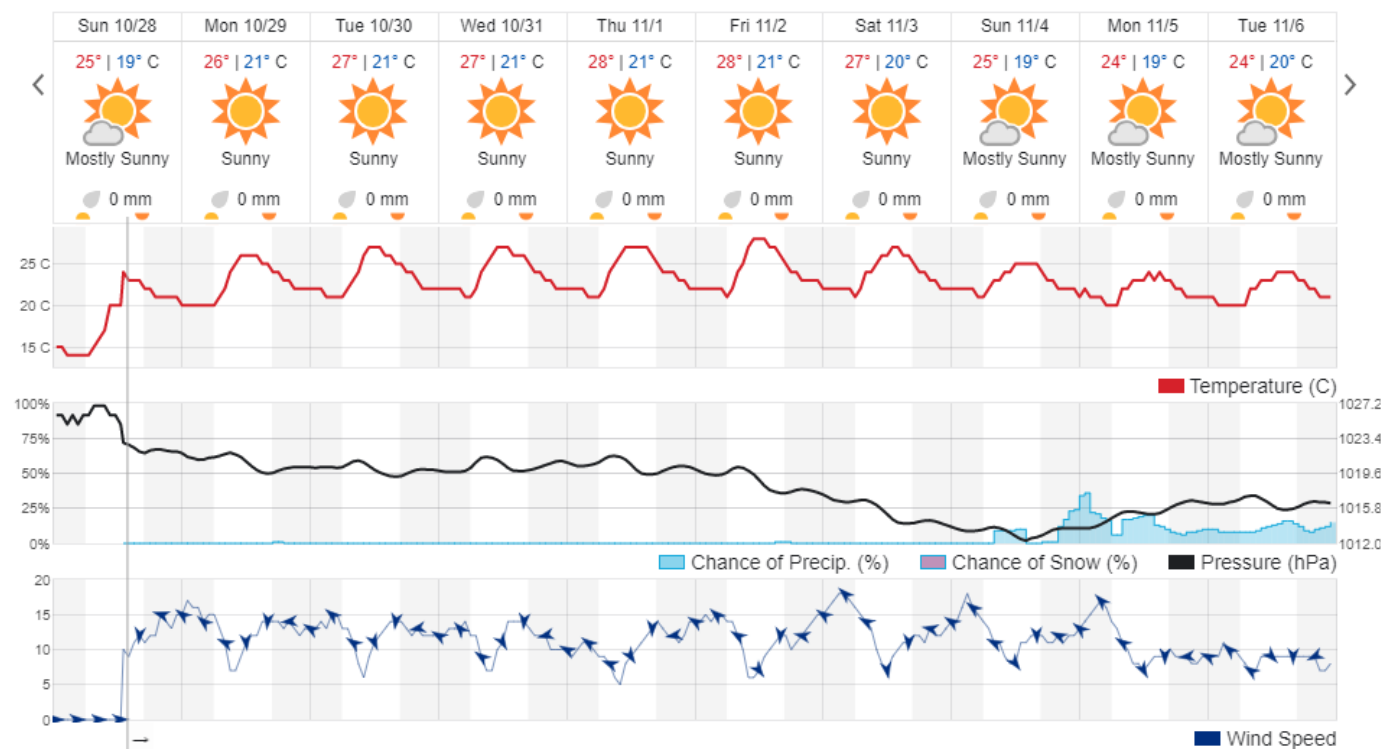

Jabal Moussa Reserve Forecast for 30 Oct 2018

Beirut, Lebanon

26° ACHRAFIEH, RIZK STATION | REPORT | CHANGE

TODAY HOURLY 10-DAY CALENDAR HISTORY WUNDERMAP

Customize

Nord

Koura

Municipality	28-Oct	29-Oct	30-Oct	Municipality	28-Oct	29-Oct	30-Oct	Municipality	28-Oct	29-Oct	30-Oct
Aaba	M	H	H	Afsaddiq	M	H	MH	Ain Ekrine	M	H	MH
Amioun	M	H	MH	Anfeh	MH	H	H	Badbhoun	M	H	H
Barghoun	M	H	H	Barsa	M	H	H	Batroumine	M	H	H
Bdebba	M	H	H	Bechmizzine	M	H	MH	Bednayel El-Koura	M	H	H
Bhabbouch El-Koura	M	H	MH	Bkeftine	M	H	H	Bnehran	M	H	MH
Bqaiia El-Koura	M	H	H	Bsarma	M	H	H	Btaaboura	M	H	H
Bterram	M	H	H	Btouratij	M	H	H	Bziza	M	H	MH
Dar Beechtar	M	H	H	Dar Chmezzine	M	H	MH	Deddeh	M	H	H
Deir El-Balamand	M	H	H	Fih	M	H	H	Hraiche	M	H	H
Ijdaabrine	M	H	H	Kaftoun	M	H	H	Kefraya El-Koura	M	MH	MH
Kfarakka	M	H	MH	Kfarhata	M	H	H	Kfarhazir	M	H	H
Kfarkahel	M	H	H	Kfarsaroun	M	H	MH	Kosba	M	H	MH
Mejdel el-Koura	M	H	H	Nakhle	M	H	H	Qalhat	M	H	H
Ras Masqa	M	H	H	Rechdibbine	M	H	MH	Zakroun	M	H	H
Zgharta El-Mtaouile	M	H	MH								