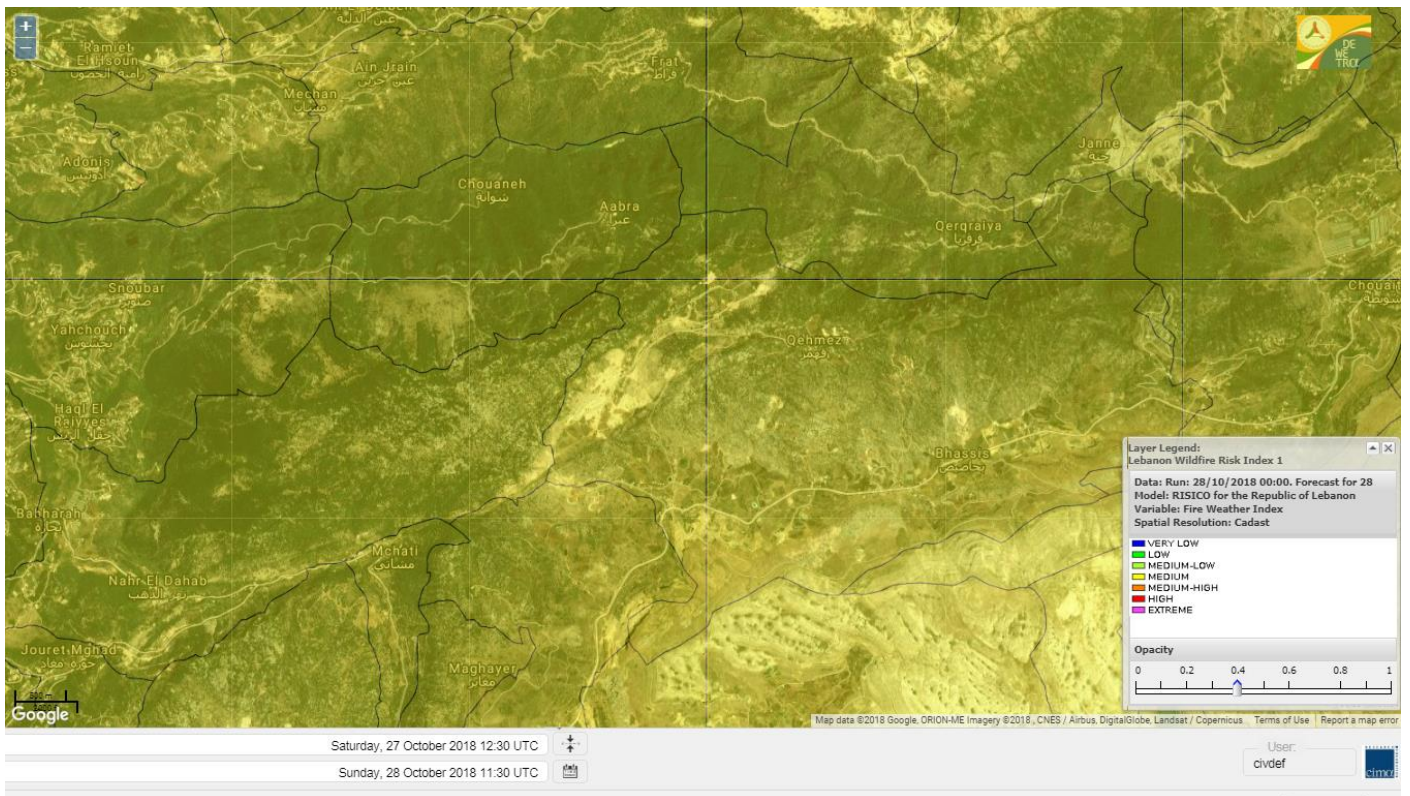

Jabal Moussa Reserve Forecast for 28 Oct 2018