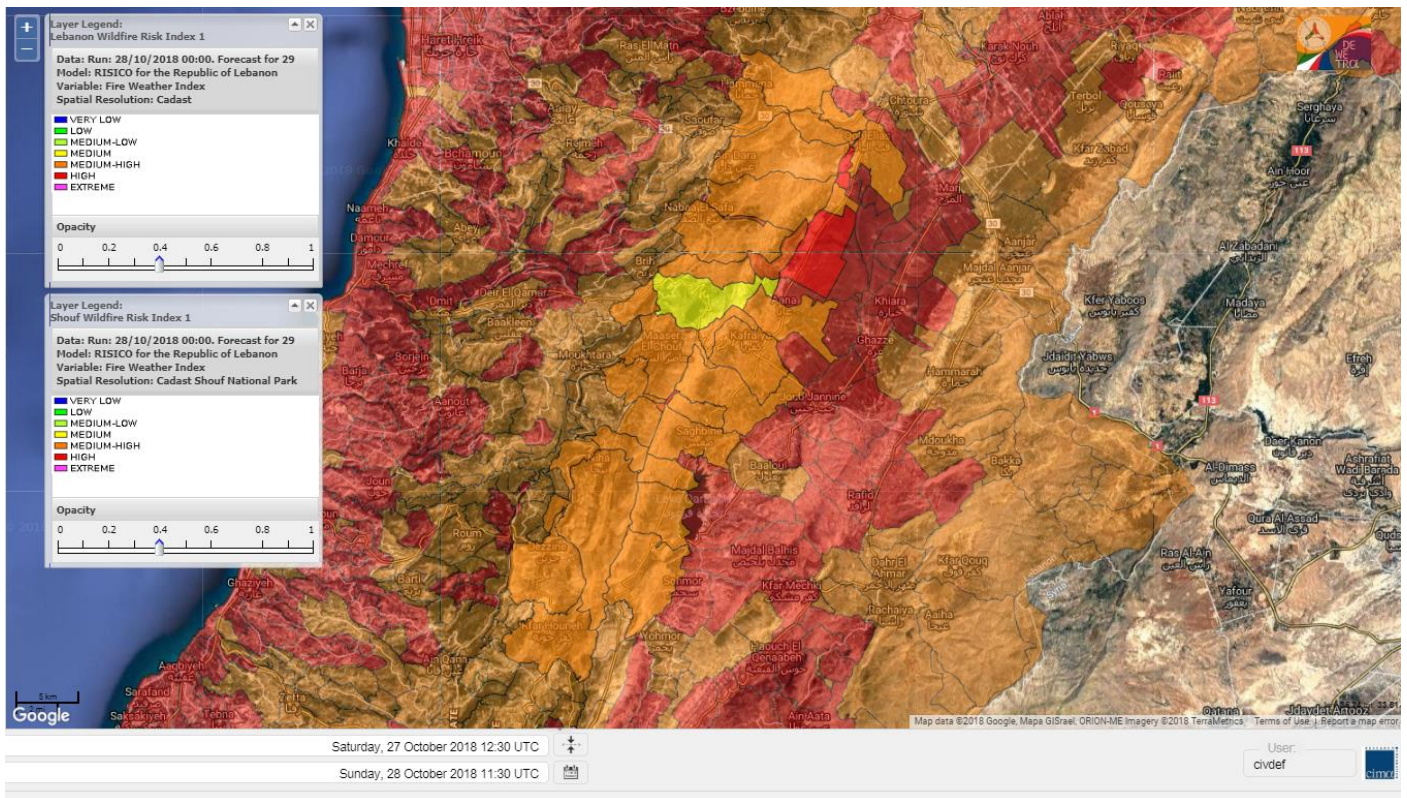

Shouf Biosphere Reserve Forecast for 29 Oct 2018