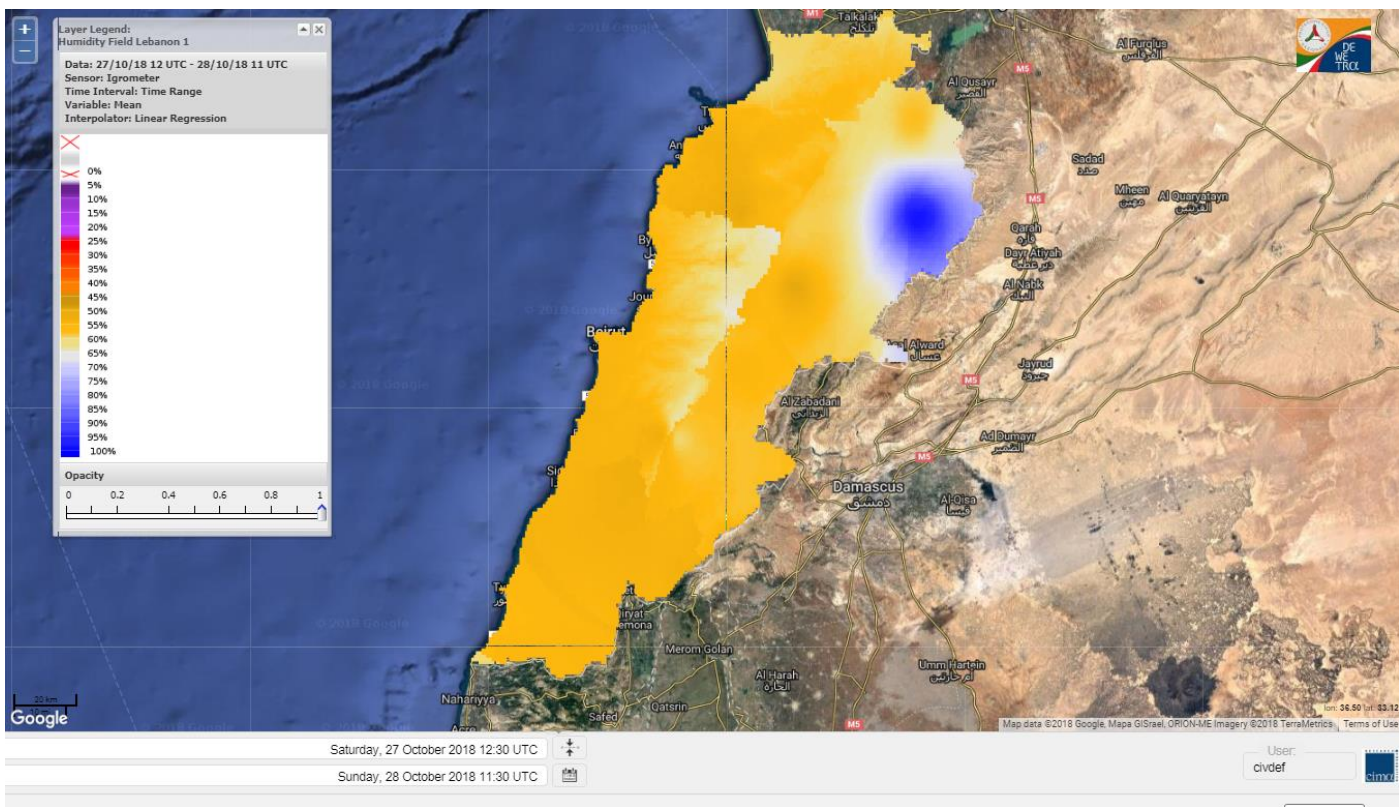

Lebanon humidity for 28 Oct 2018