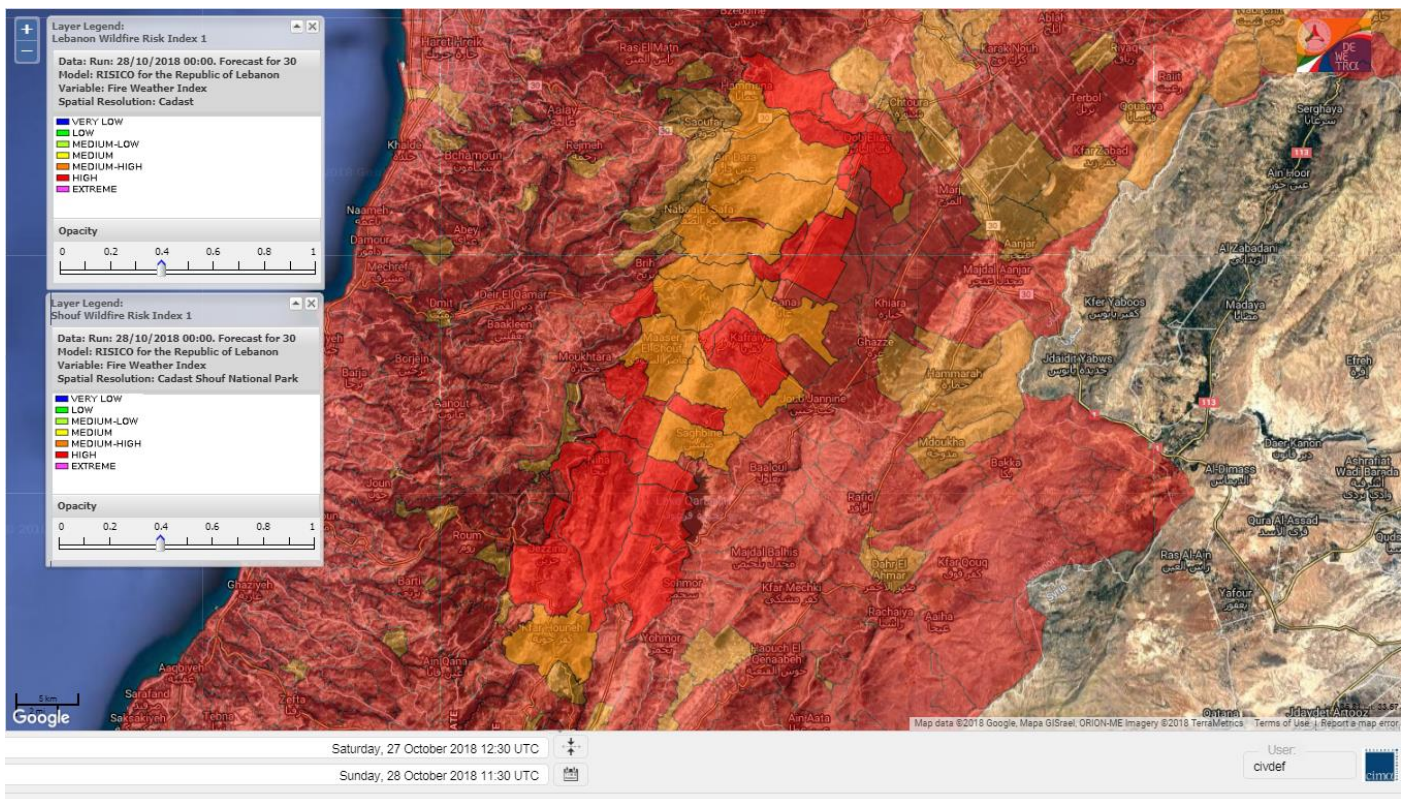

Shouf Biosphere Reserve Forecast for 30 Oct 2018