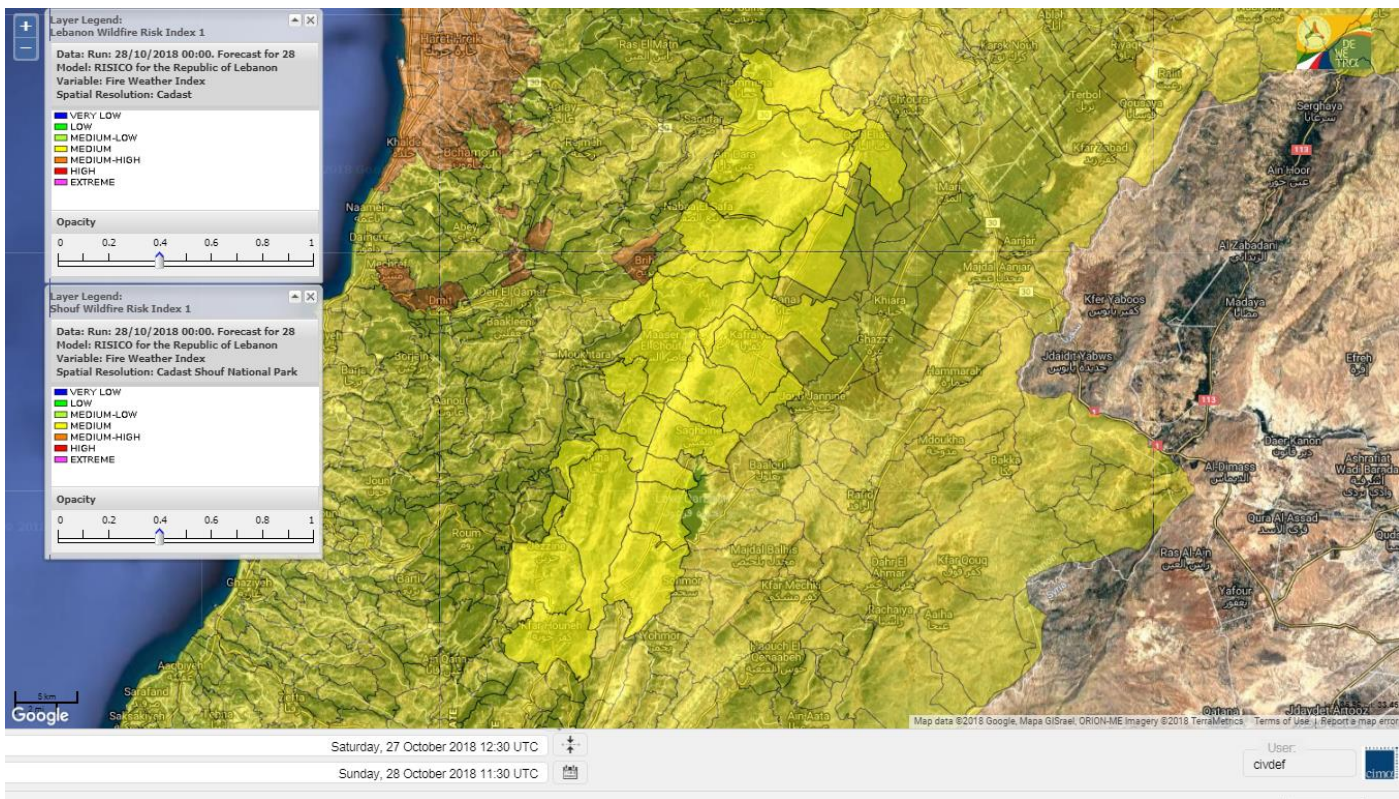

Shouf Biosphere Reserve Forecast for 28 Oct 2018