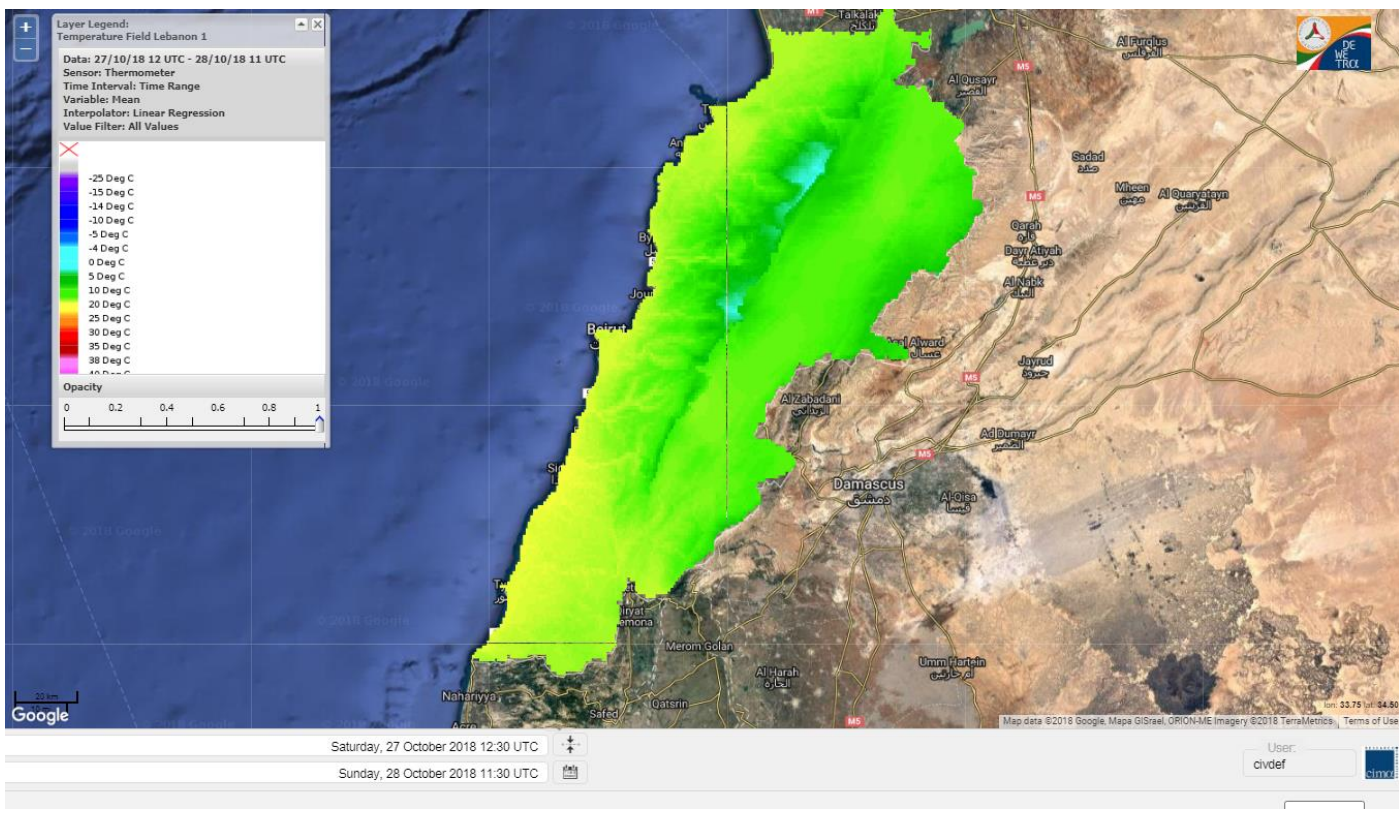

Lebanon temperature for 28 Oct 2018