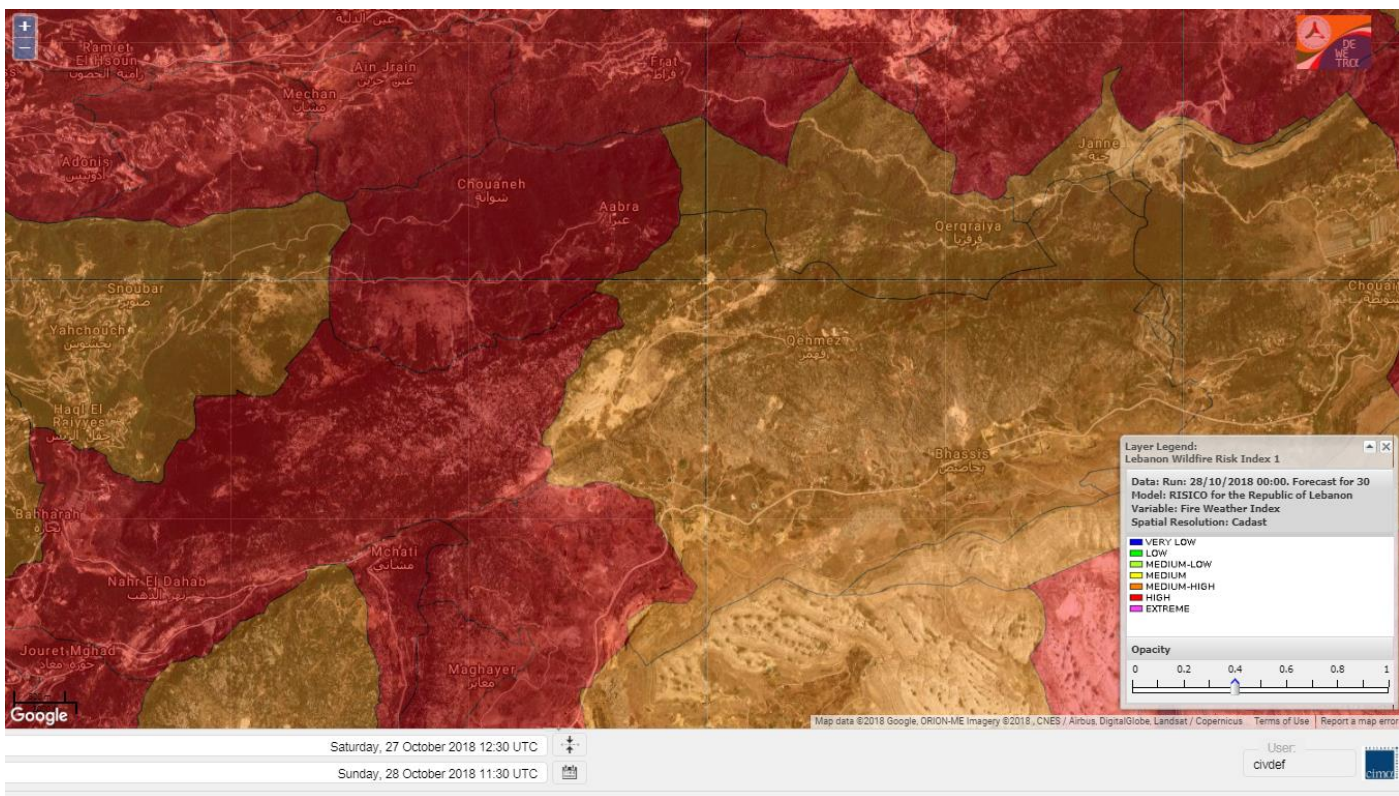

Jabal Moussa Reserve Forecast for 30 Oct 2018

Beirut, Lebanon

26° ACHRAFIEH, RIZK STATION | REPORT | CHANGE

TODAY HOURLY 10-DAY CALENDAR HISTORY WUNDERMAP

Customize

Nord

Koura

Municipality	28-Oct	29-Oct	30-Oct	Municipality	28-Oct	29-Oct	30-Oct	Municipality	28-Oct	29-Oct	30-Oct
Aaba	M	H	H	Afsaddiq	M	H	MH	Ain Ekrine	M	H	MH
Amioun	M	H	MH	Anfeh	MH	H	H	Badbhoun	M	H	H
Barghoun	M	H	H	Barsa	M	H	H	Batroumine	M	H	H
Bdebba	M	H	H	Bechmizzine	M	H	MH	Bednayel El-Koura	M	H	H
Bhabbouch El-Koura	M	H	MH	Bkeftine	M	H	H	Bnehran	M	H	MH
Bqaiia El-Koura	M	H	H	Bsarma	M	H	H	Btaaboura	M	H	H
Bterram	M	H	H	Btouratij	M	H	H	Bziza	M	H	MH
Dar Beechtar	M	H	H	Dar Chmezzine	M	H	MH	Deddeh	M	H	H
Deir El-Balamand	M	H	H	Fih	M	H	H	Hraiche	M	H	H
Ijdaabrine	M	H	H	Kaftoun	M	H	H	Kefraya El-Koura	M	MH	MH
Kfarakka	M	H	MH	Kfarhata	M	H	H	Kfarhazir	M	H	H
Kfarkahel	M	H	H	Kfarsaroun	M	H	MH	Kosba	M	H	MH
Mejdel el-Koura	M	H	H	Nakhle	M	H	H	Qalhat	M	H	H
Ras Masqa	M	H	H	Rechdibbine	M	H	MH	Zakroun	M	H	H
Zgharta El-Mtaouile	M	H	MH								