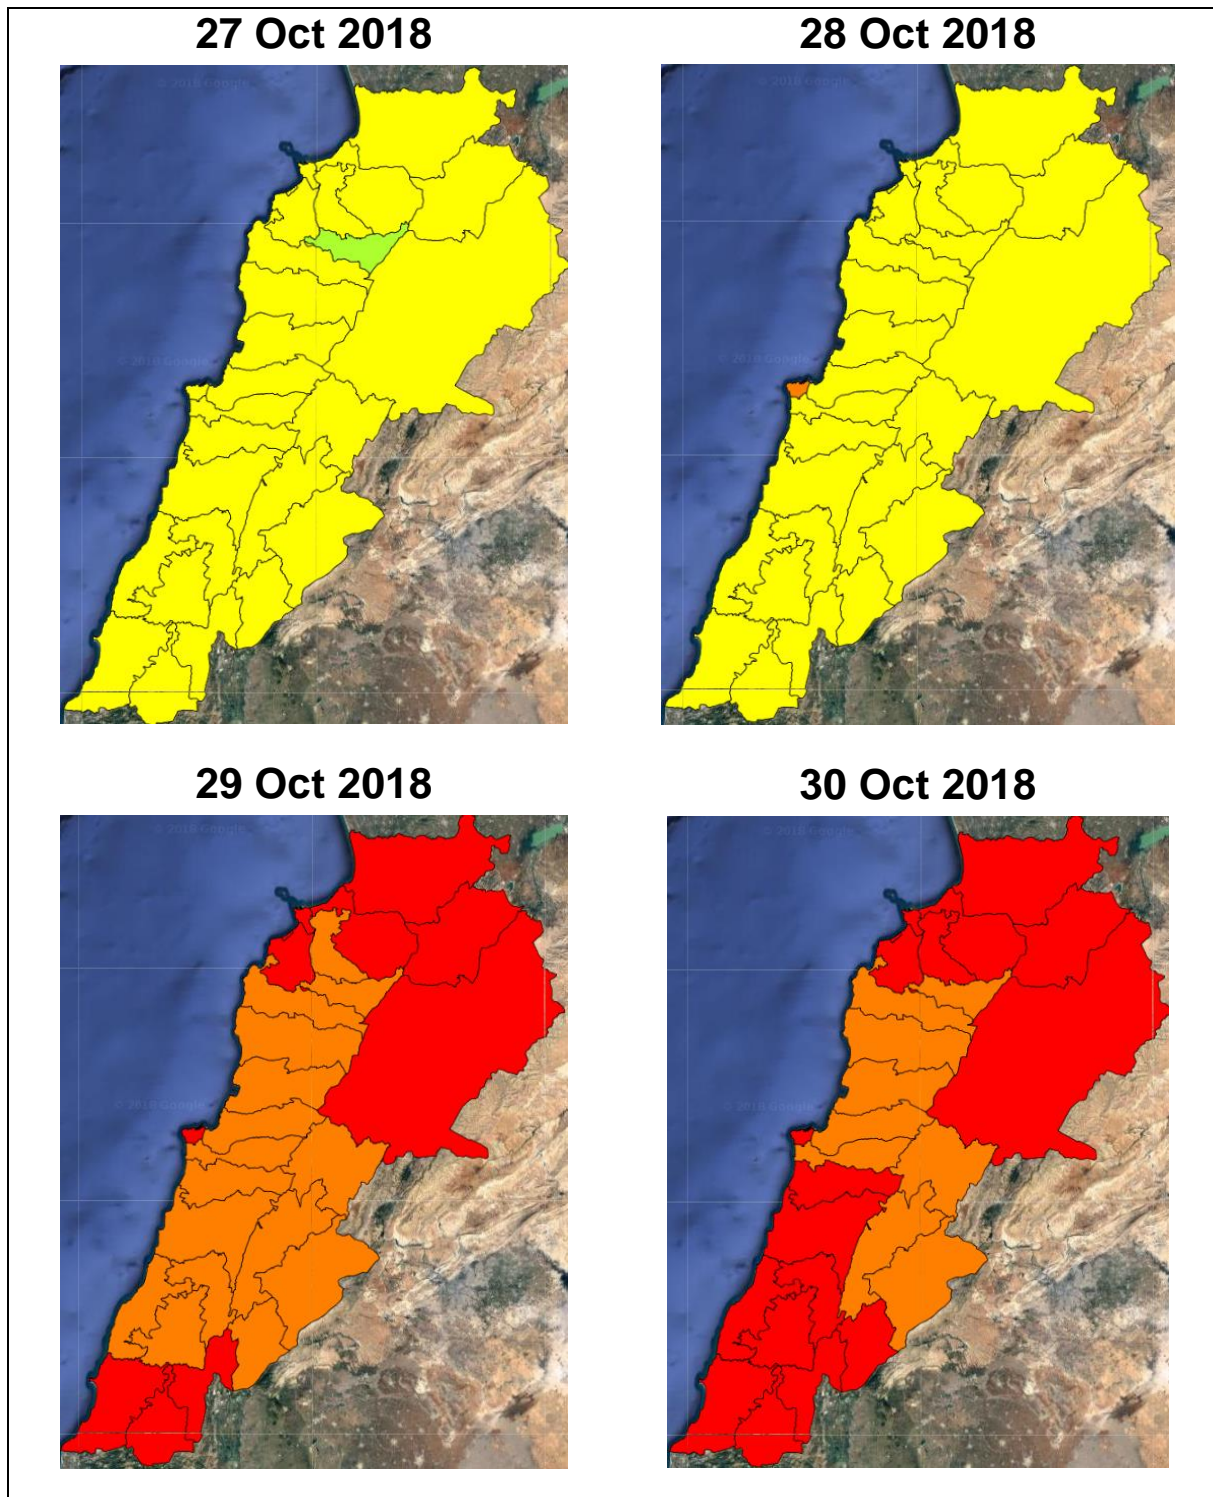

FIRE RISK INDEX

Layer Legend:
Lebanon Wildfire Risk Index 1

Data: Run: 28/10/2018 00:00. Forecast for 28
Model: RISICO for the Republic of Lebanon
Variable: Fire Weather Index
Spatial Resolution: Caza

- VERY LOW
- LOW
- MEDIUM-LOW
- MEDIUM
- MEDIUM-HIGH
- HIGH
- EXTREME