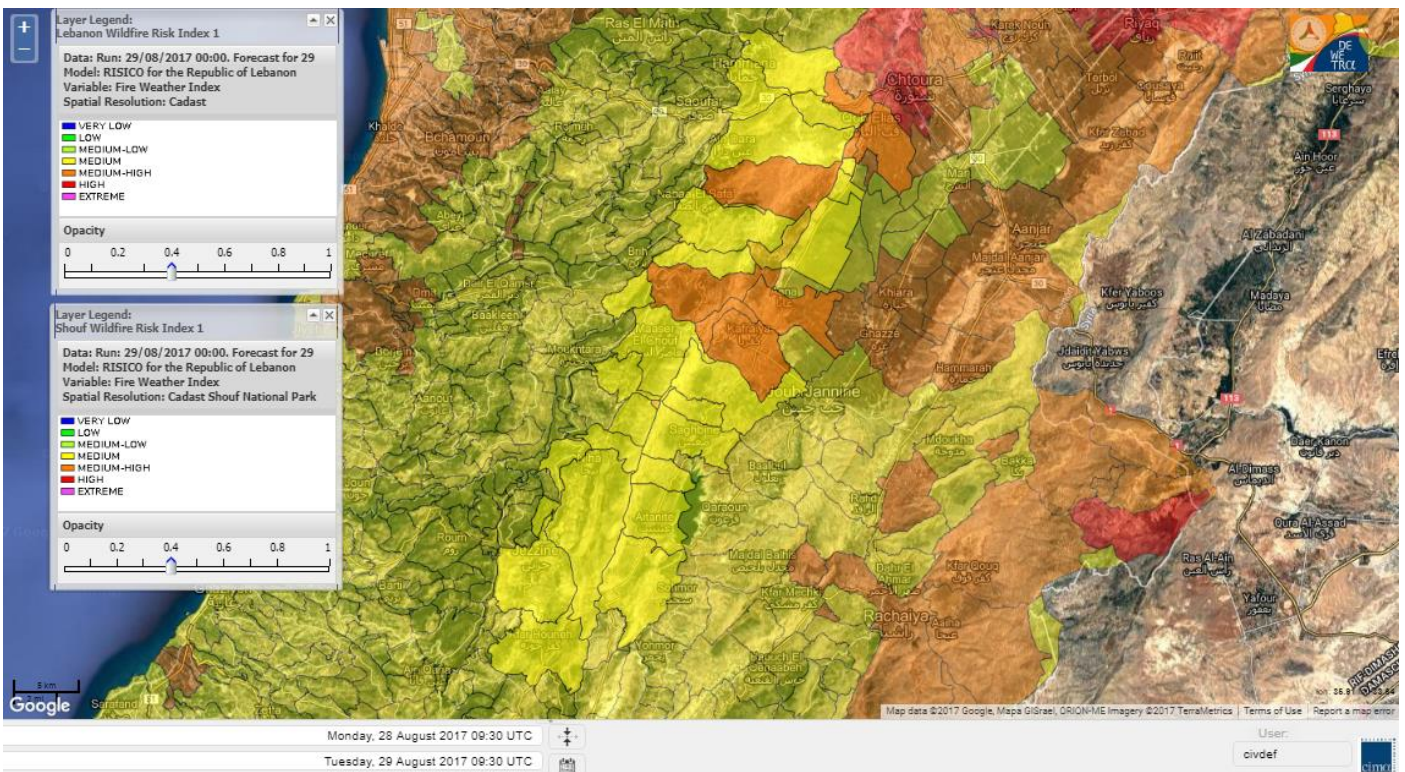

Shouf Biosphere Reserve Forecast for 29 Aug 2017