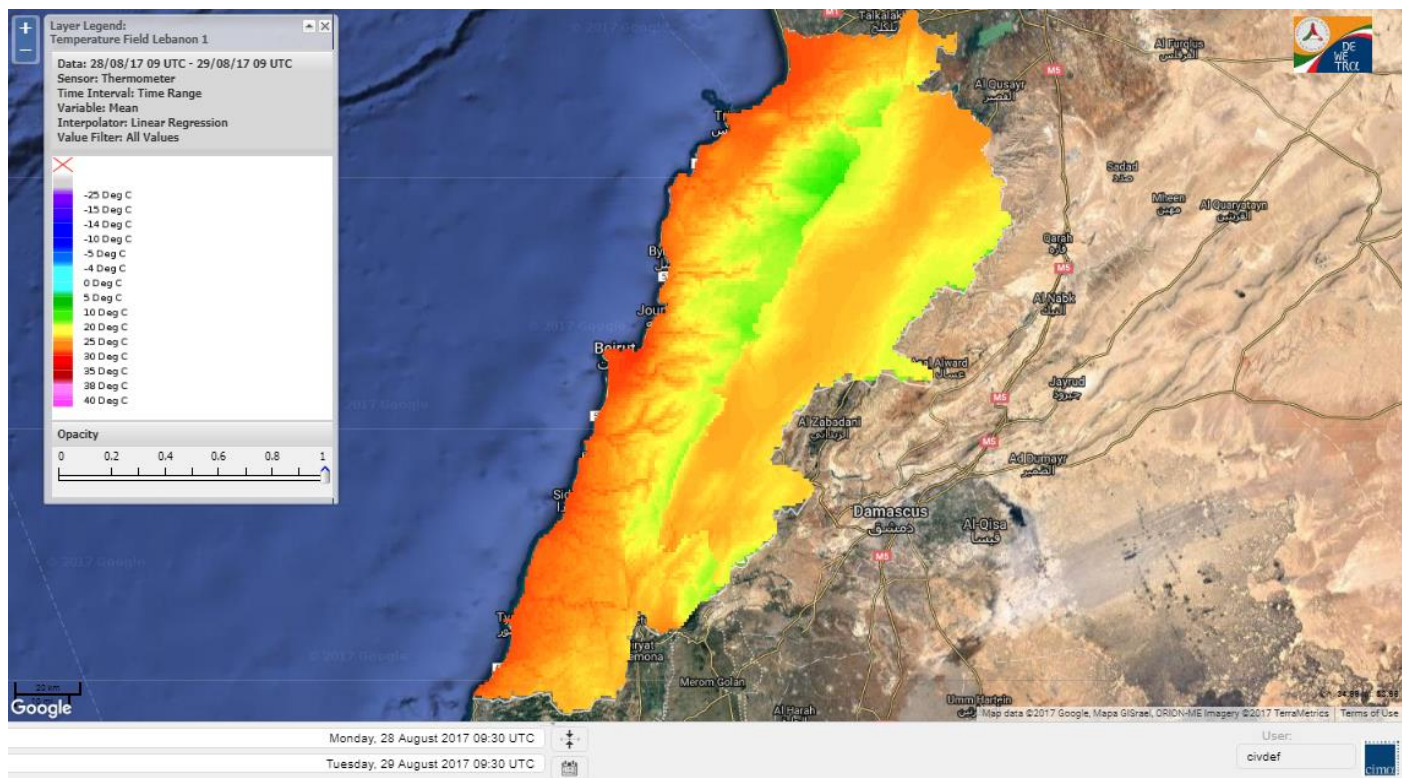

Lebanon temperature for 29 Aug 2017