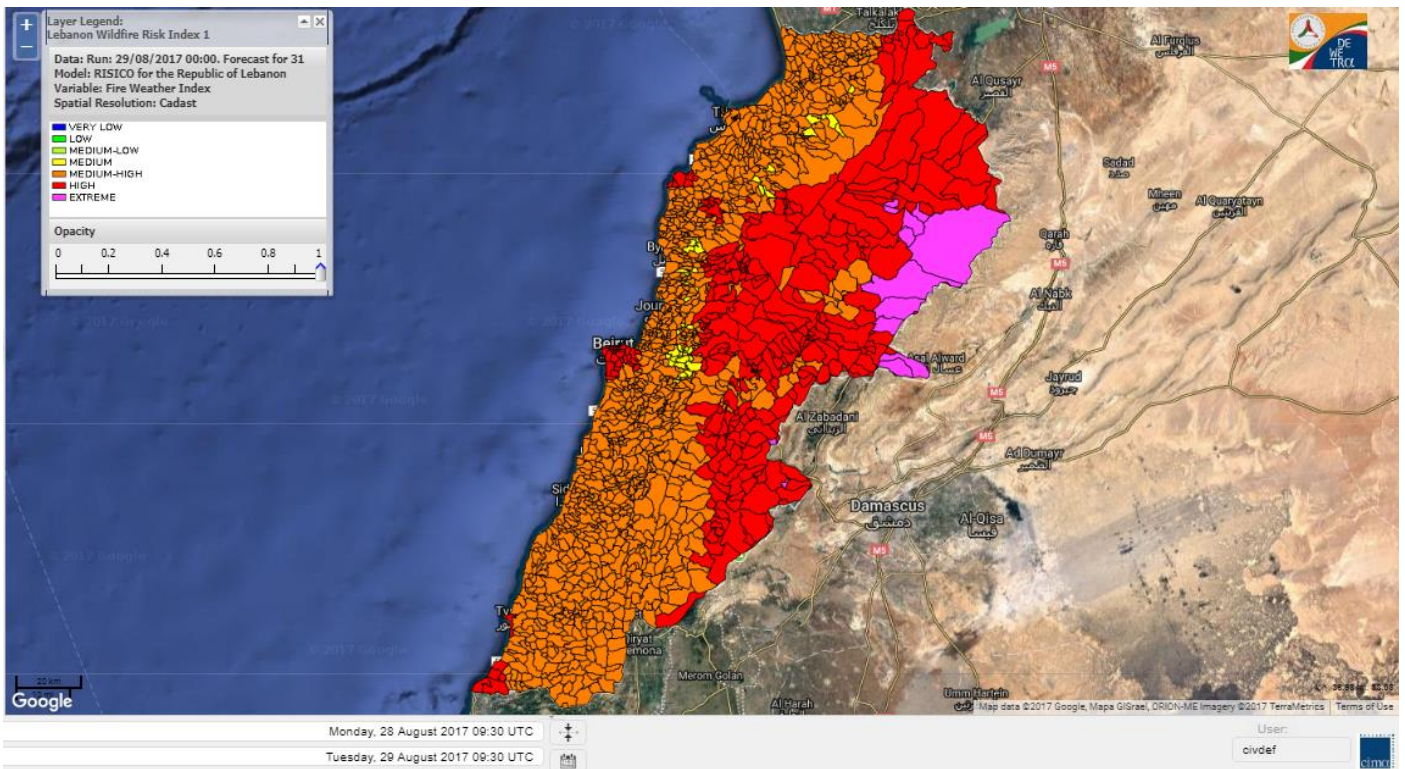

Lebanon for 31 Aug 2017