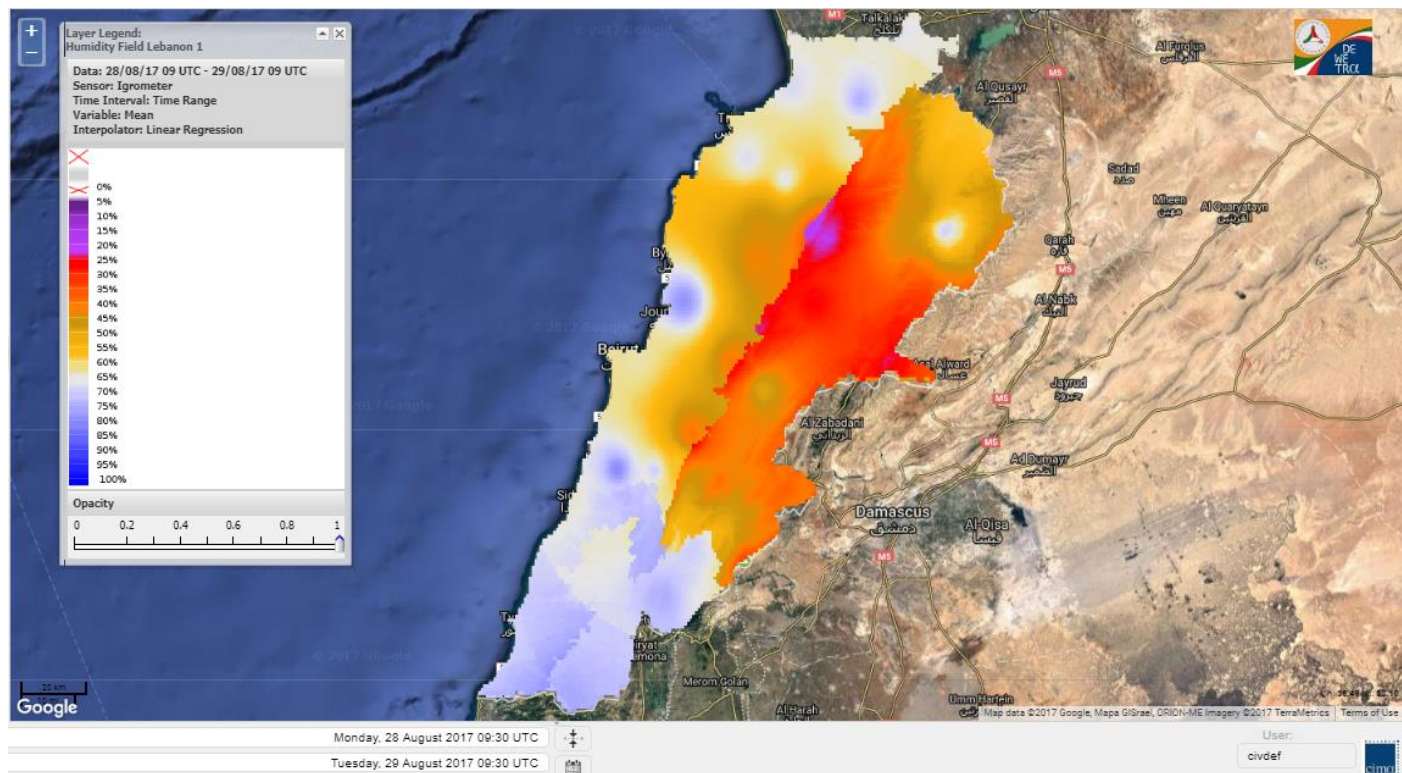

Beirut, 29 August 2017

FIRE RISK INDEX

Lebanon temperature for 29 Aug 2017

Lebanon humidity for 29 Aug 2017

Lebanon for 29 Aug 2017

Lebanon for 30 Aug 2017

Lebanon for 31 Aug 2017

Shouf Biosphere Reserve Forecast for 29 Aug 2017