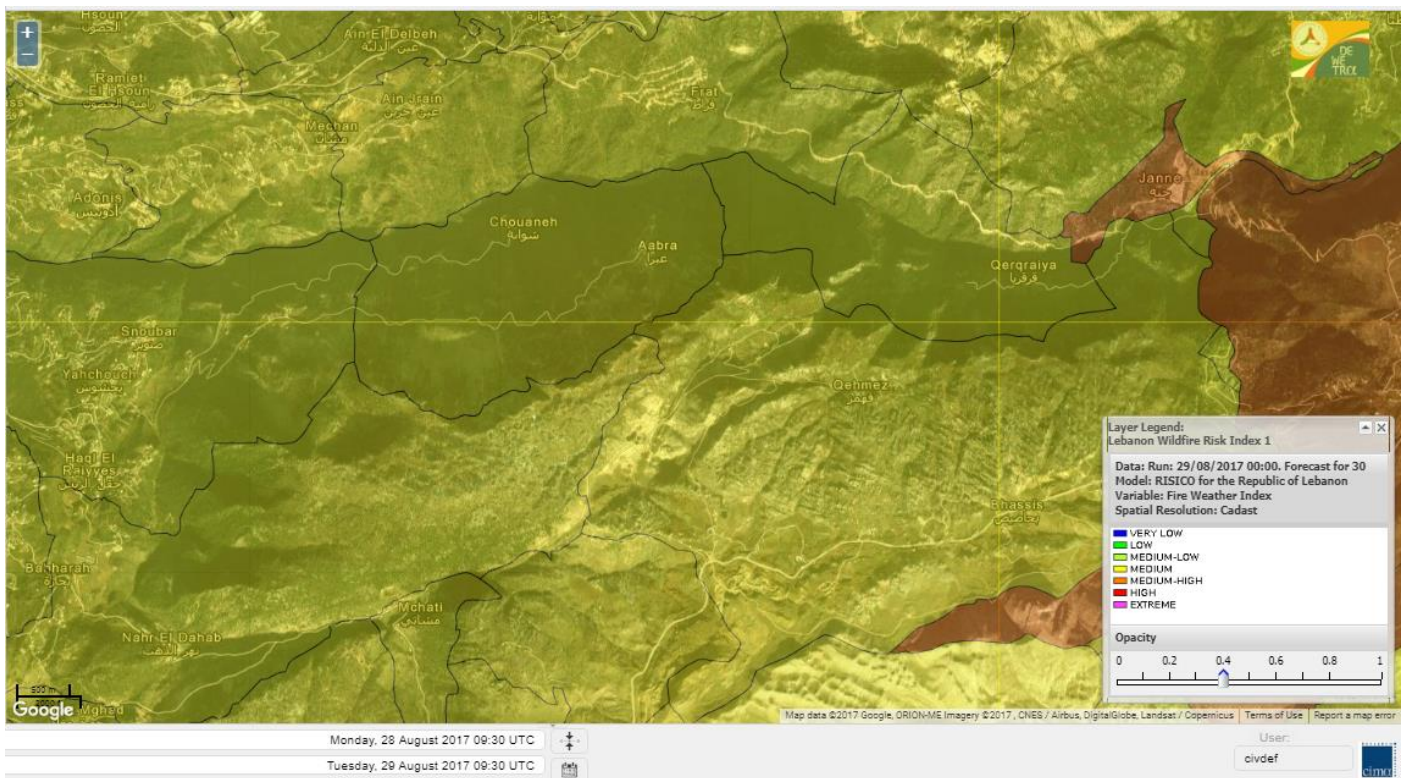

Jabal Moussa Reserve Forecast for 30 Aug 2017