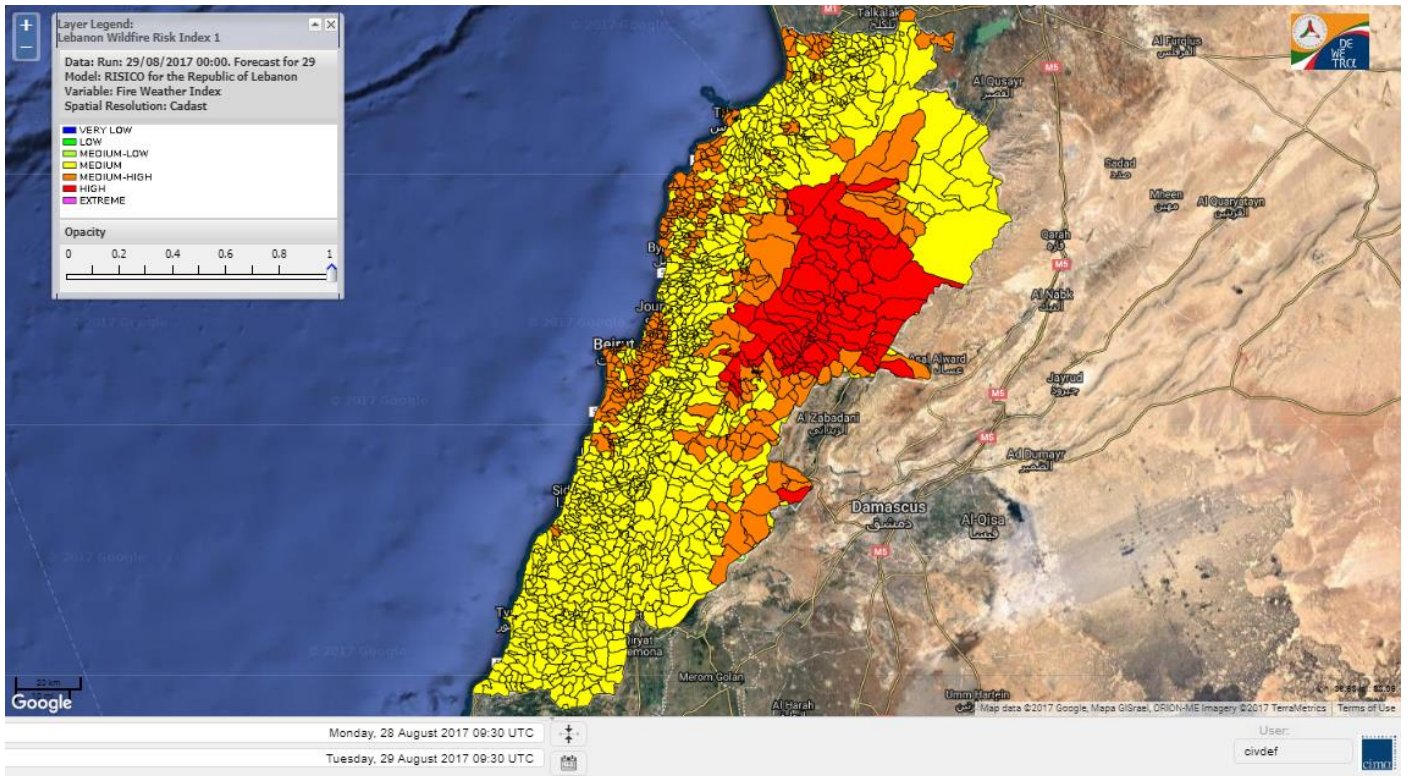

Lebanon for 29 Aug 2017