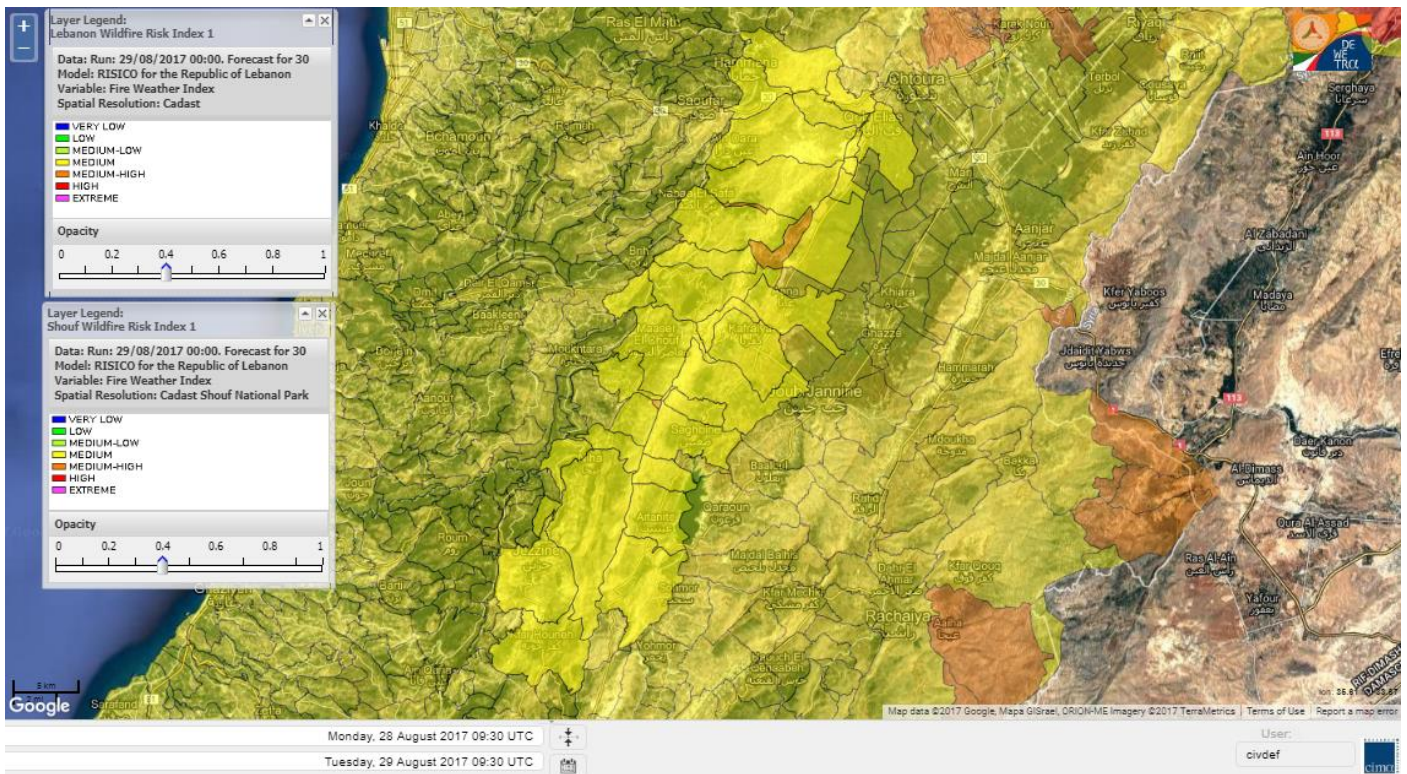

Shouf Biosphere Reserve Forecast for 30 Aug 2017