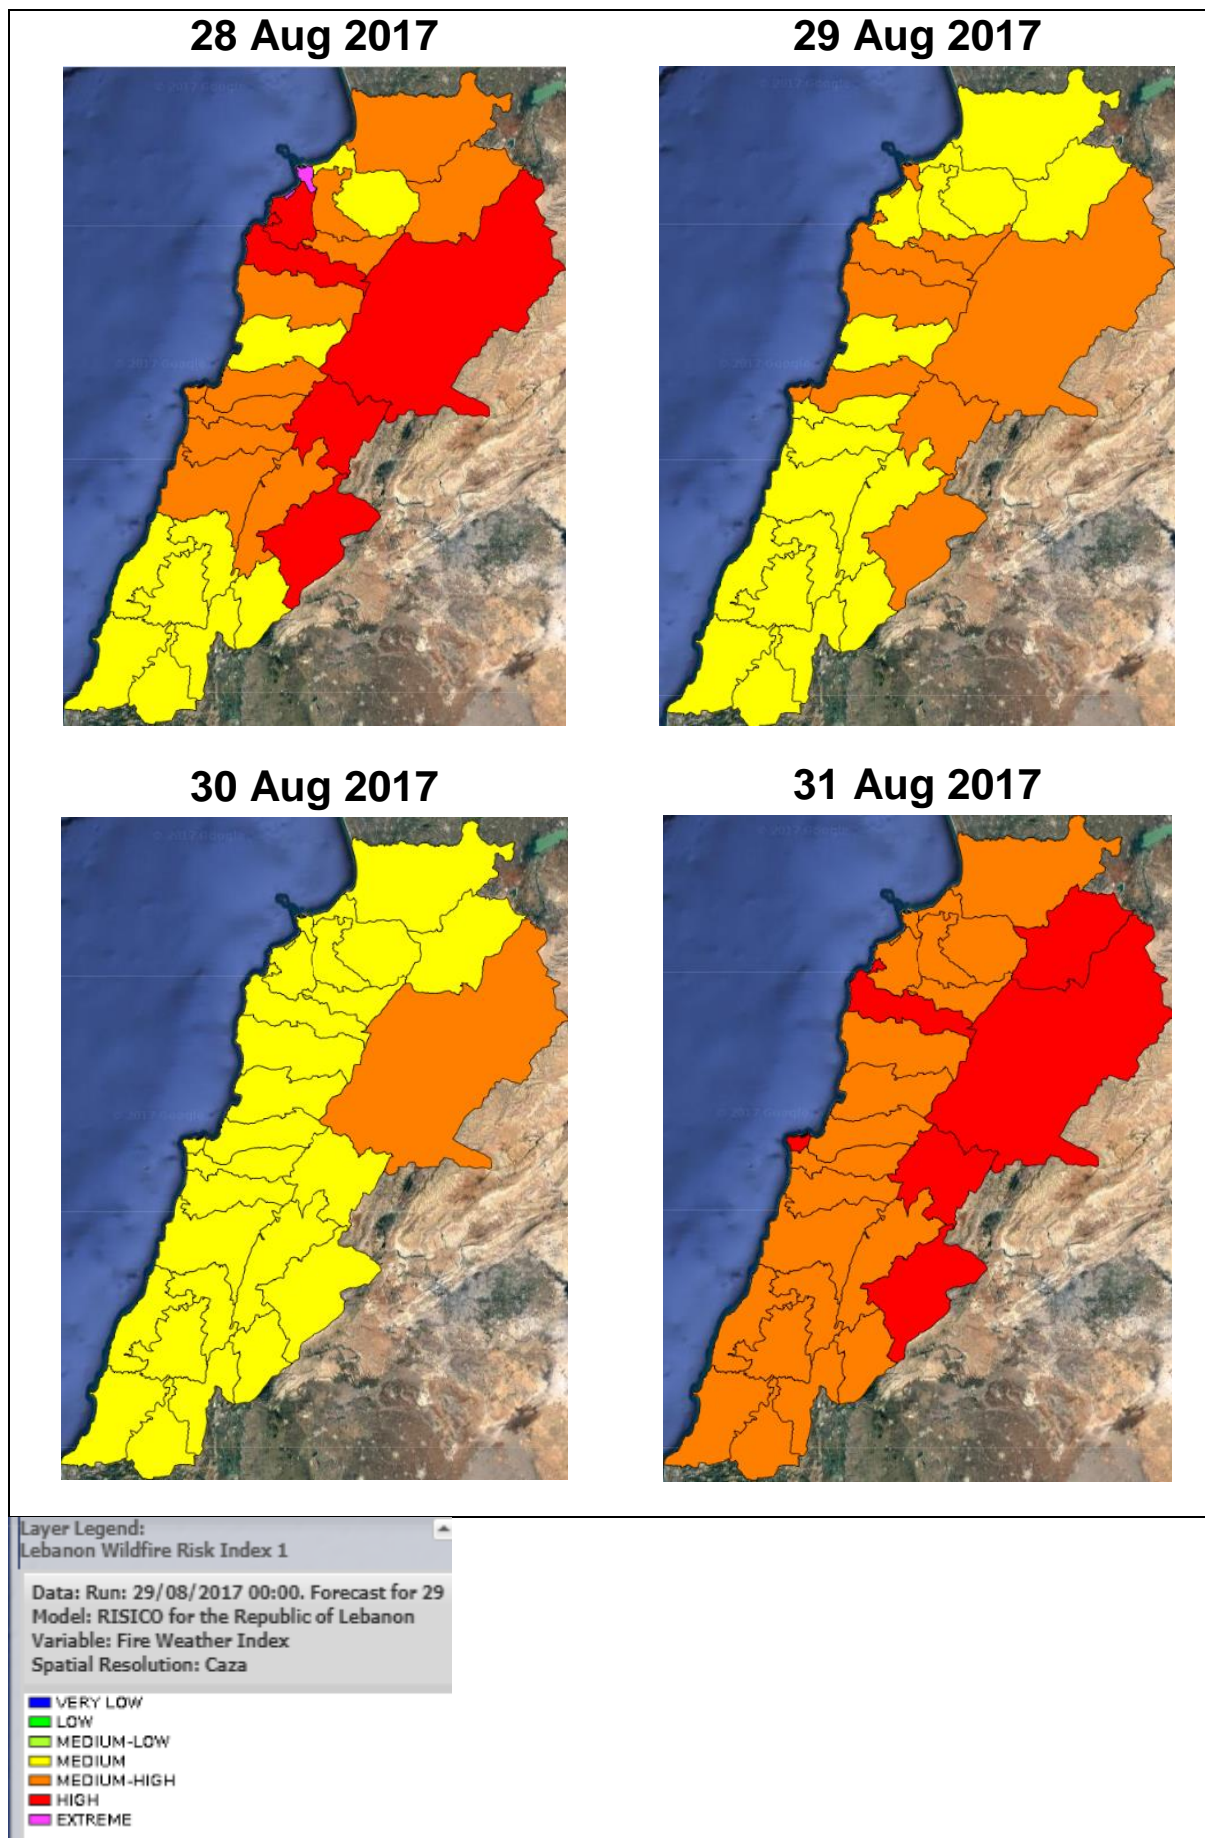

FIRE RISK INDEX