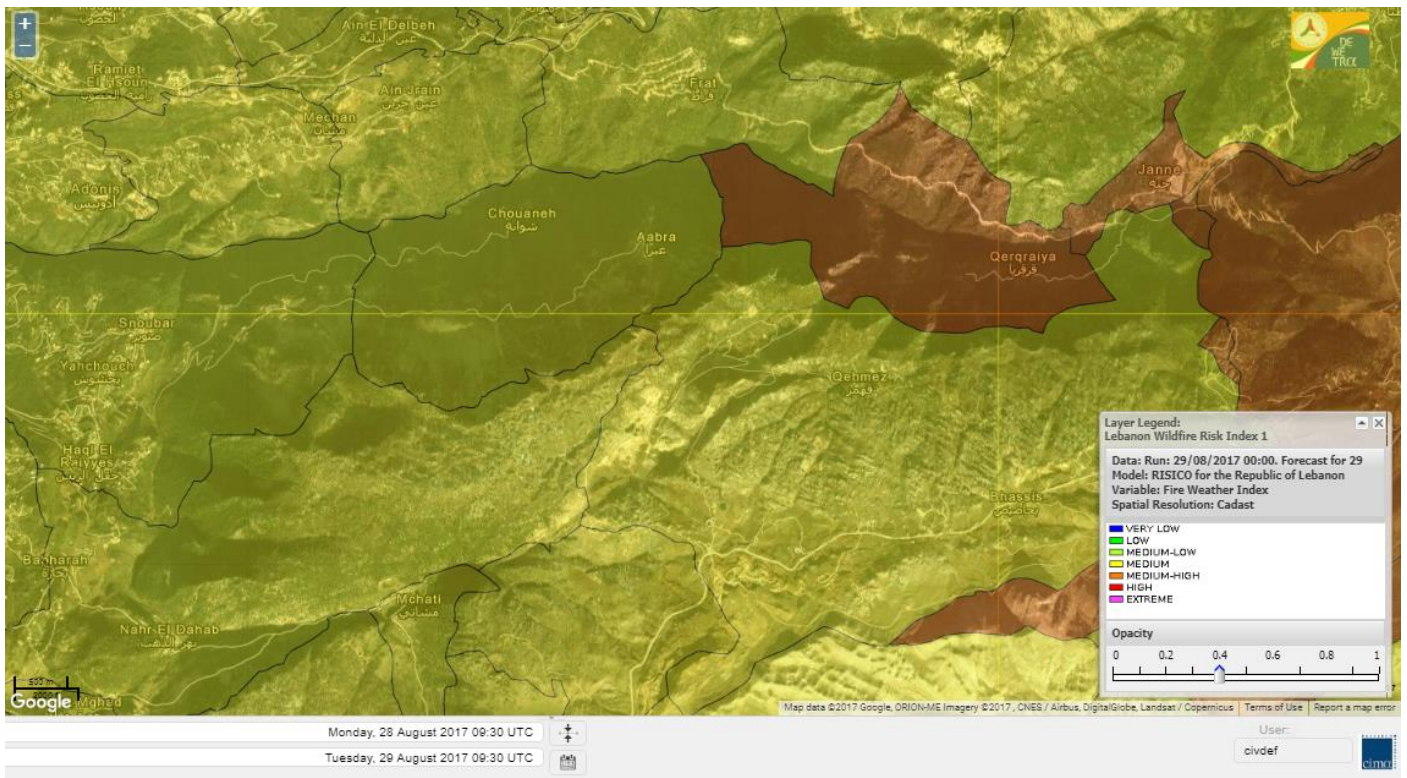

Jabal Moussa Reserve Forecast for 29 Aug 2017