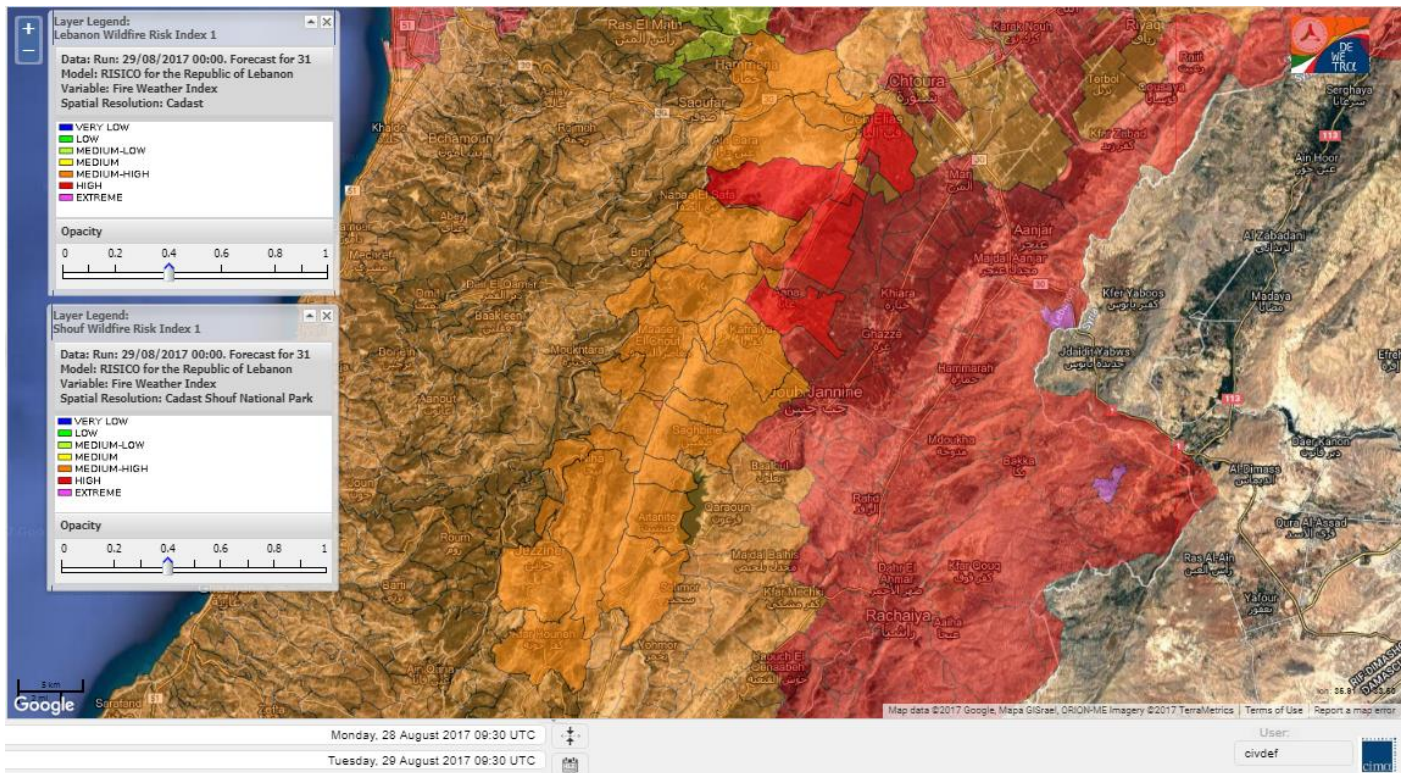

Shouf Biosphere Reserve Forecast for 31 Aug 2017