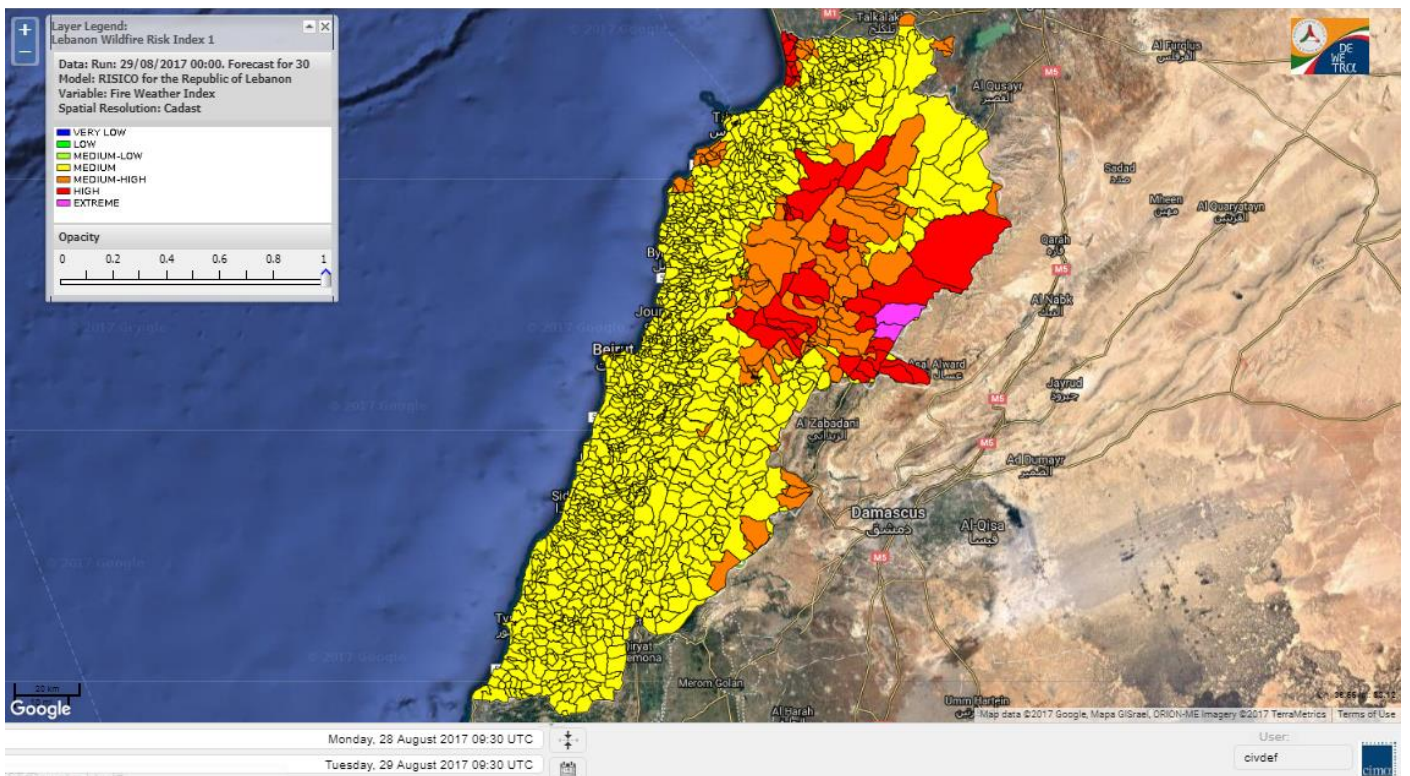

Lebanon for 30 Aug 2017