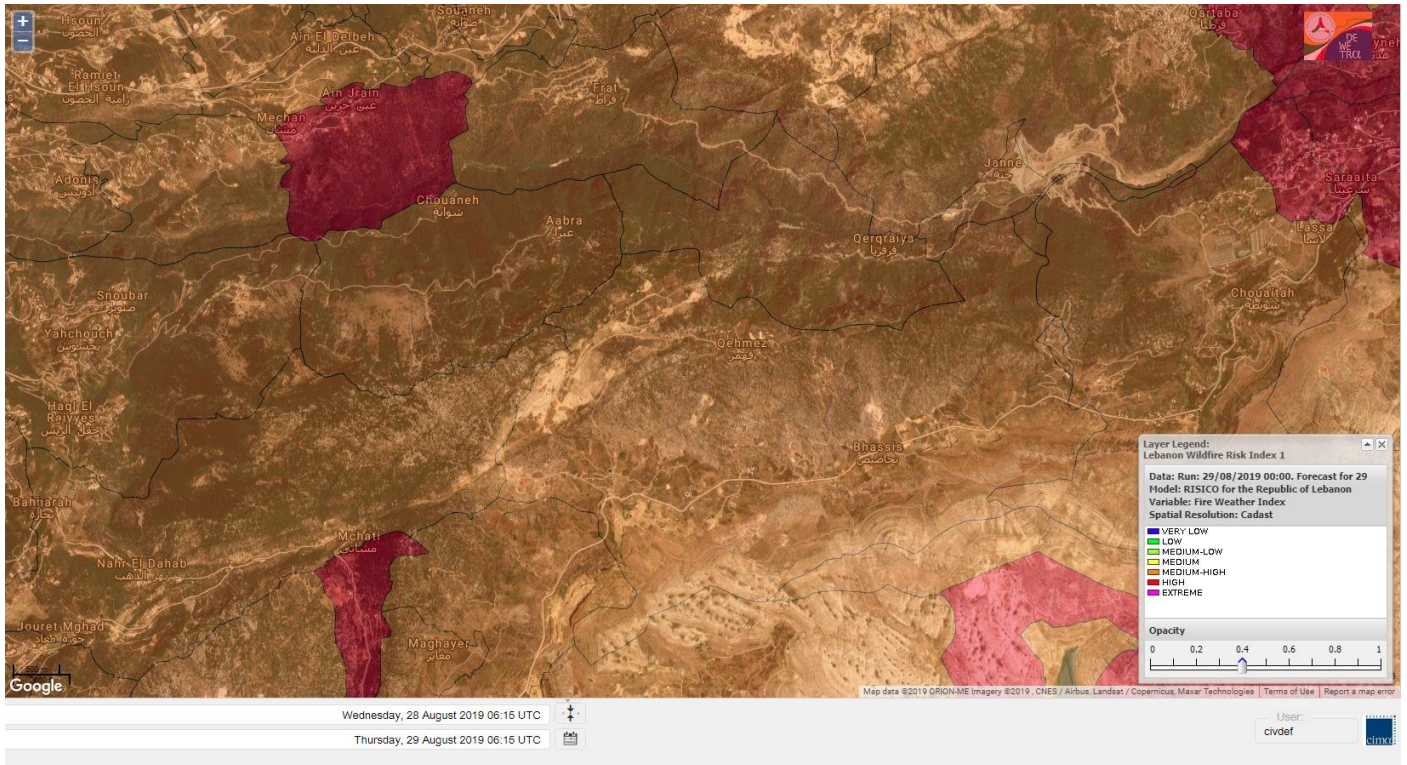

Jabal Moussa Reserve Forecast for 29 Aug 2019