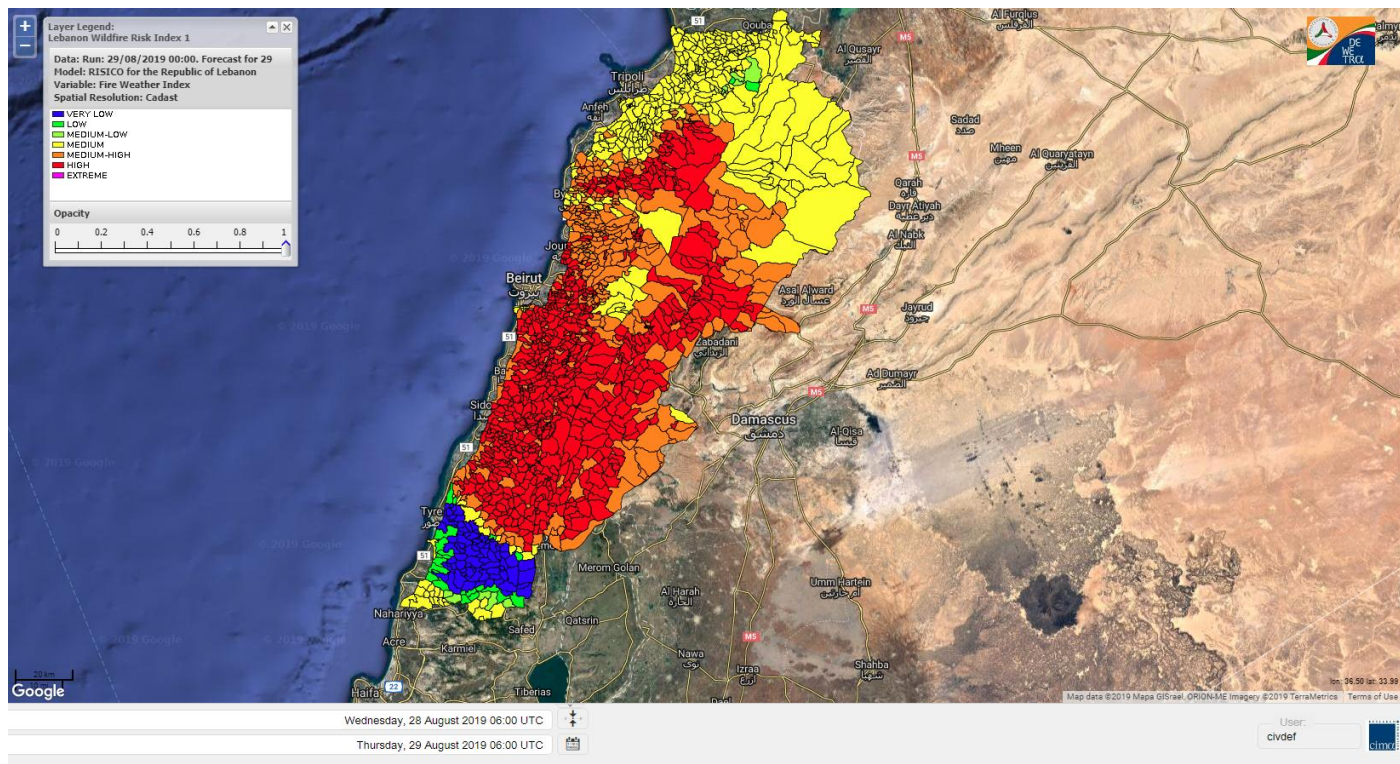

Lebanon for 29 Aug 2019