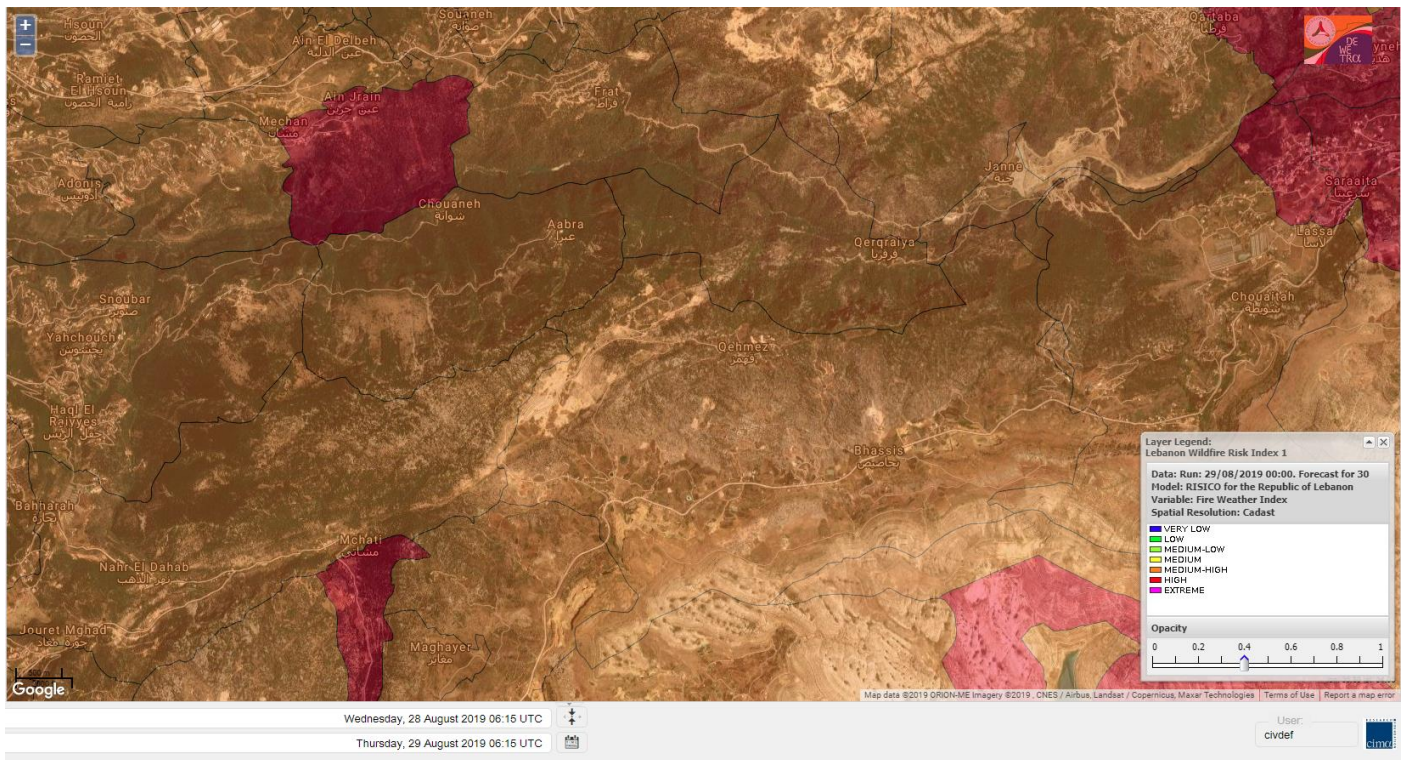

Jabal Moussa Reserve Forecast for 30 Aug 2019