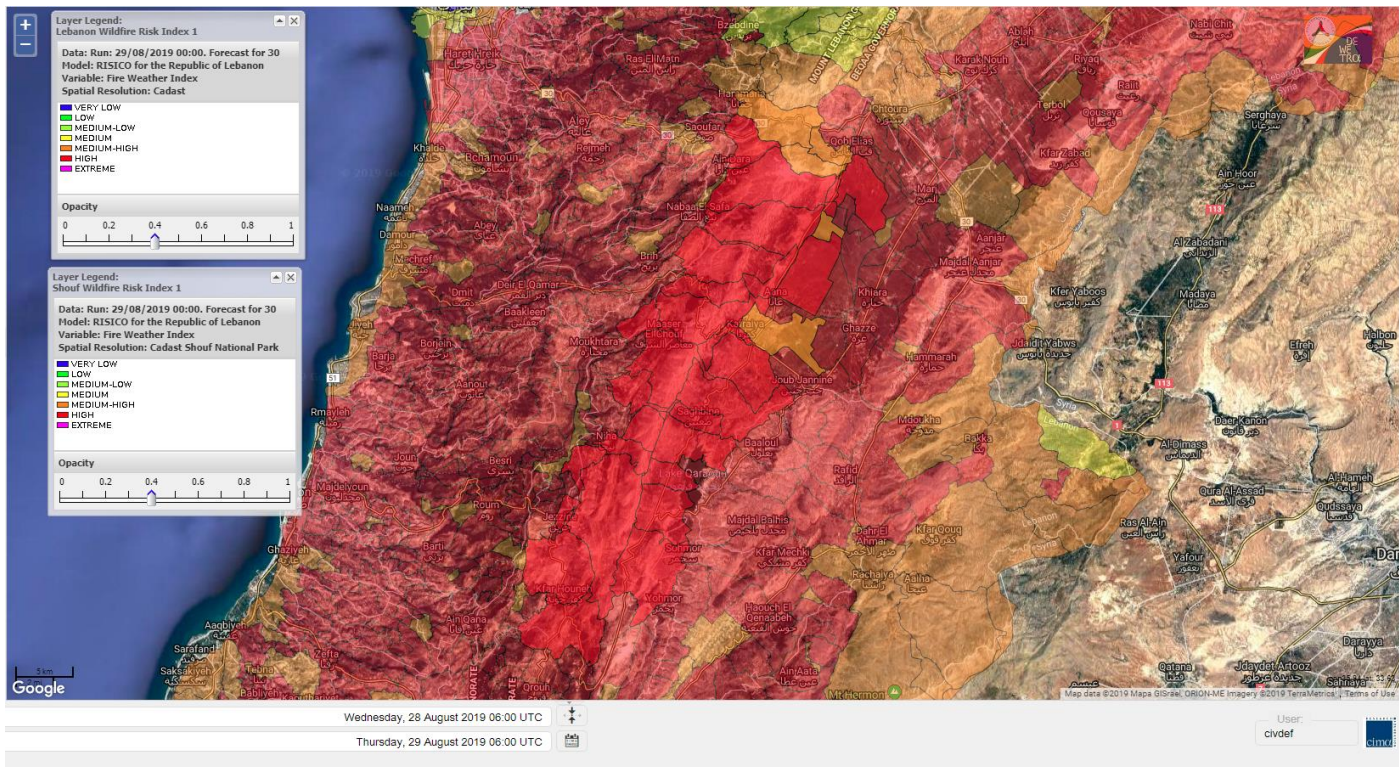

- VERY LOW
- LOW
- MEDIUM-LOW
- MEDIUM
- MEDIUM-HIGH
- HIGH
- EXTREME

Lebanon for 29 Aug 2019

Lebanon for 30 Aug 2019

Lebanon for 31 Aug 2019

Shouf Biosphere Reserve Forecast for 29 Aug 2019

Shouf Biosphere Reserve Forecast for 30 Aug 2019