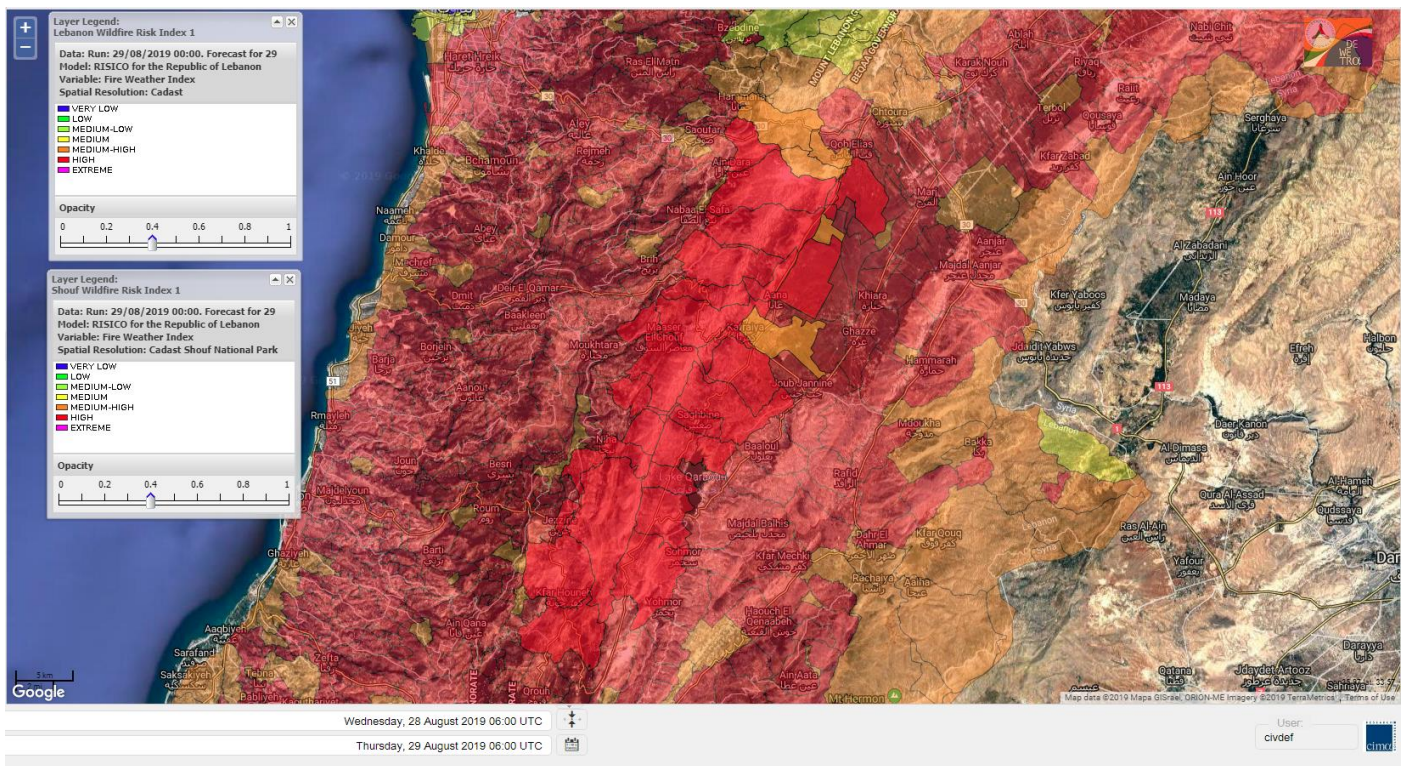

- VERY LOW
- LOW
- MEDIUM-LOW
- MEDIUM
- MEDIUM-HIGH
- HIGH
- EXTREME

Lebanon for 29 Aug 2019

Lebanon for 30 Aug 2019

Lebanon for 31 Aug 2019

Shouf Biosphere Reserve Forecast for 29 Aug 2019

Shouf Biosphere Reserve Forecast for 30 Aug 2019