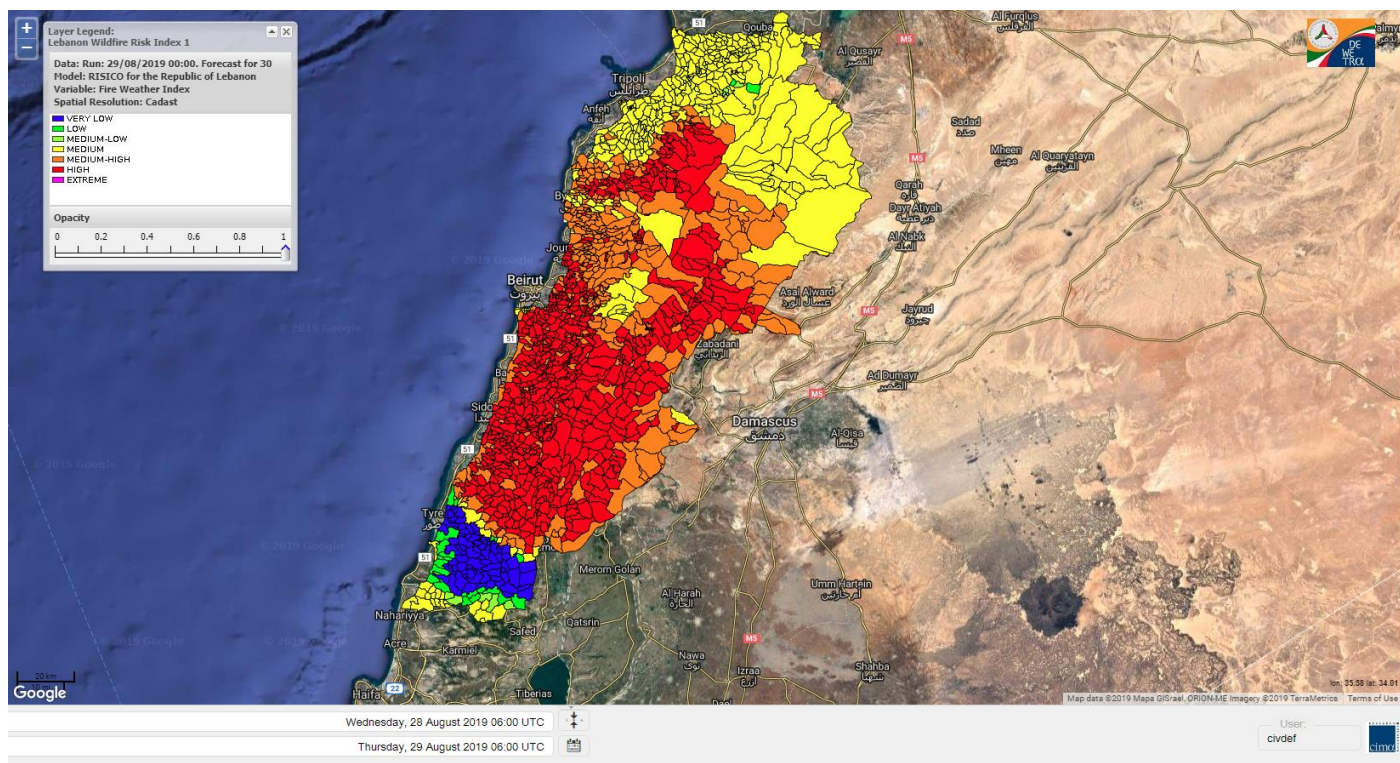

Lebanon for 30 Aug 2019