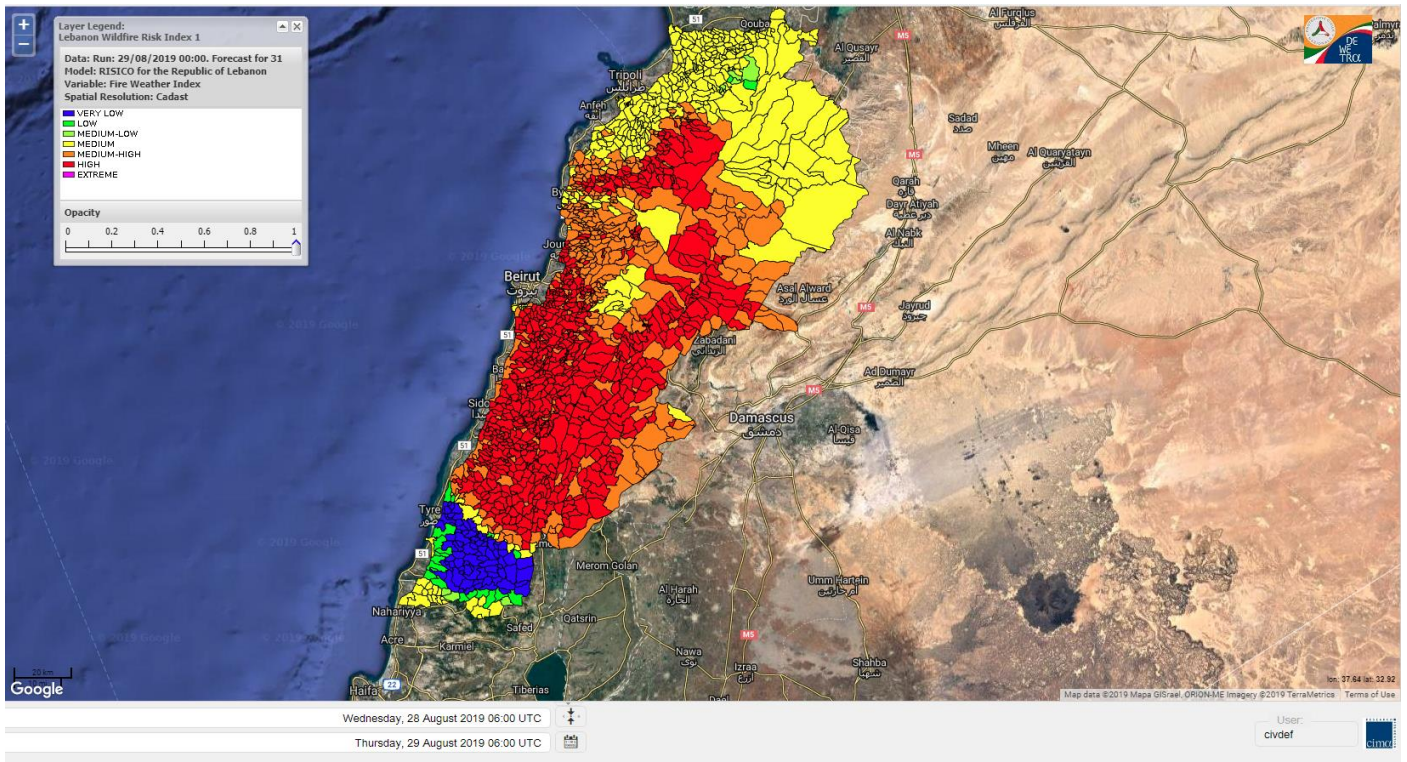

- VERY LOW
- LOW
- MEDIUM-LOW
- MEDIUM
- MEDIUM-HIGH
- HIGH
- EXTREME

Lebanon for 29 Aug 2019

Lebanon for 30 Aug 2019

Lebanon for 31 Aug 2019

Shouf Biosphere Reserve Forecast for 29 Aug 2019

Shouf Biosphere Reserve Forecast for 30 Aug 2019