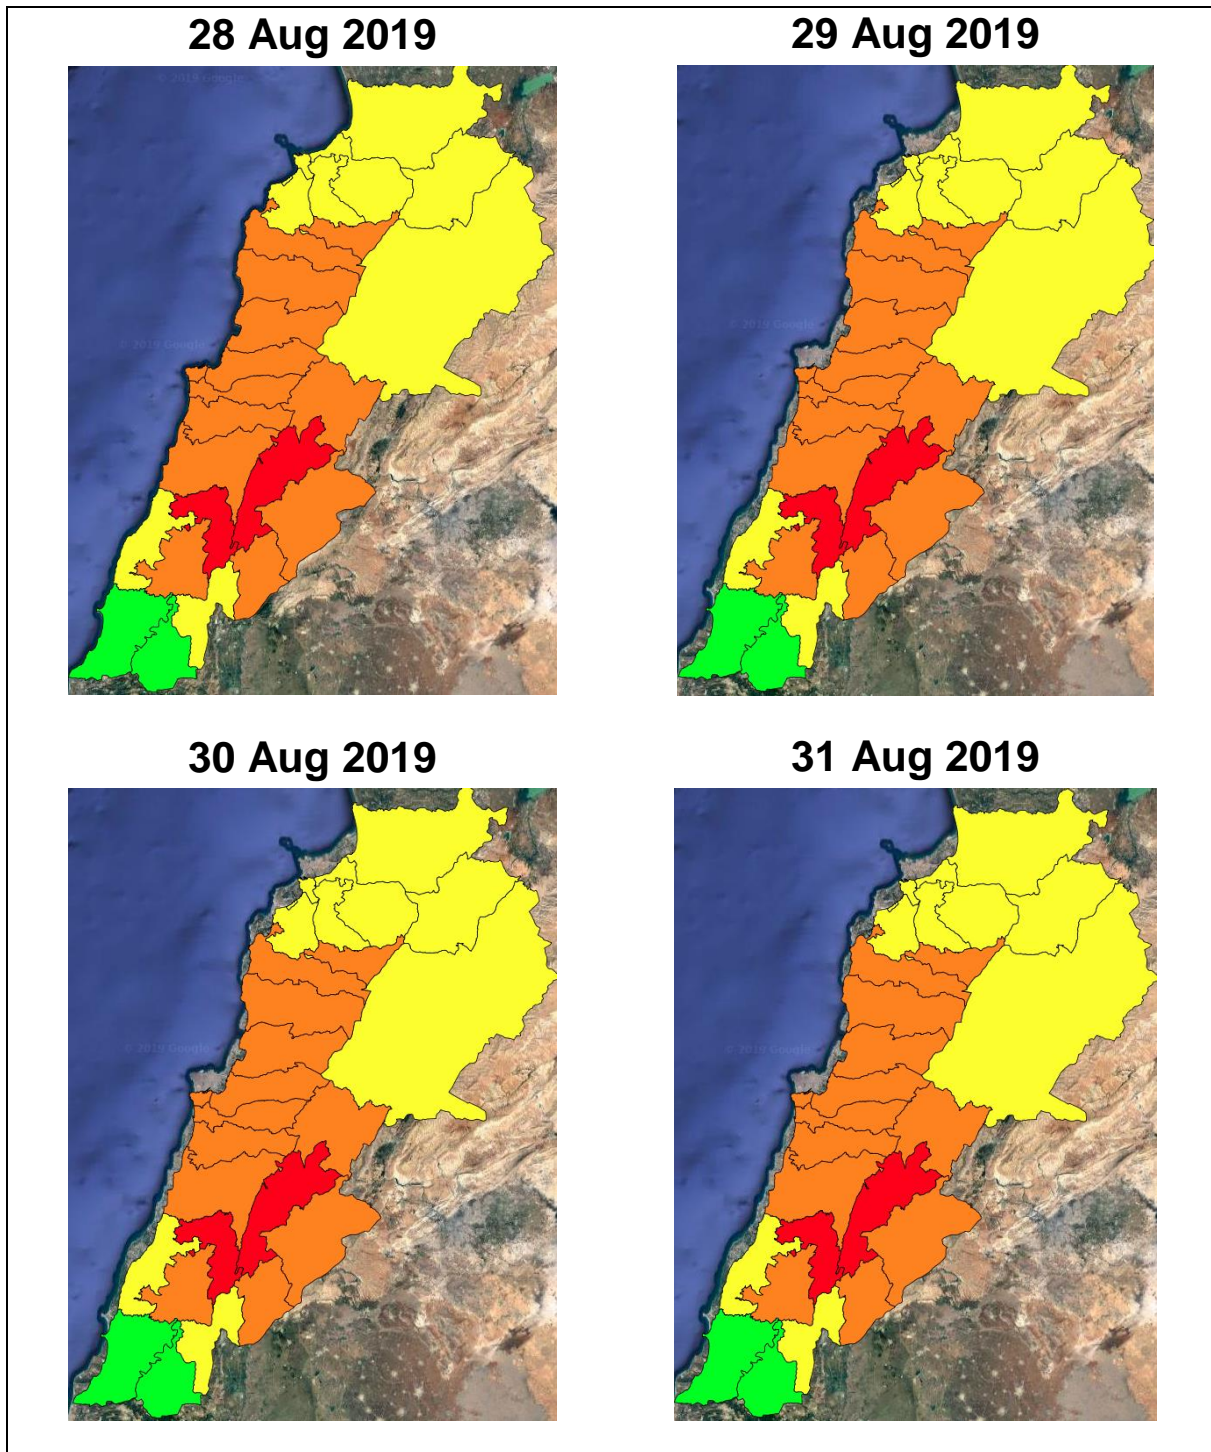

FIRE RISK INDEX

Layer Legend:
Lebanon Wildfire Risk Index 1

Data: Run: 29/08/2019 00:00. Forecast for 29
Model: RISICO for the Republic of Lebanon
Variable: Fire Weather Index
Spatial Resolution: Caza

- VERY LOW
- LOW
- MEDIUM-LOW
- MEDIUM
- MEDIUM-HIGH
- HIGH
- EXTREME