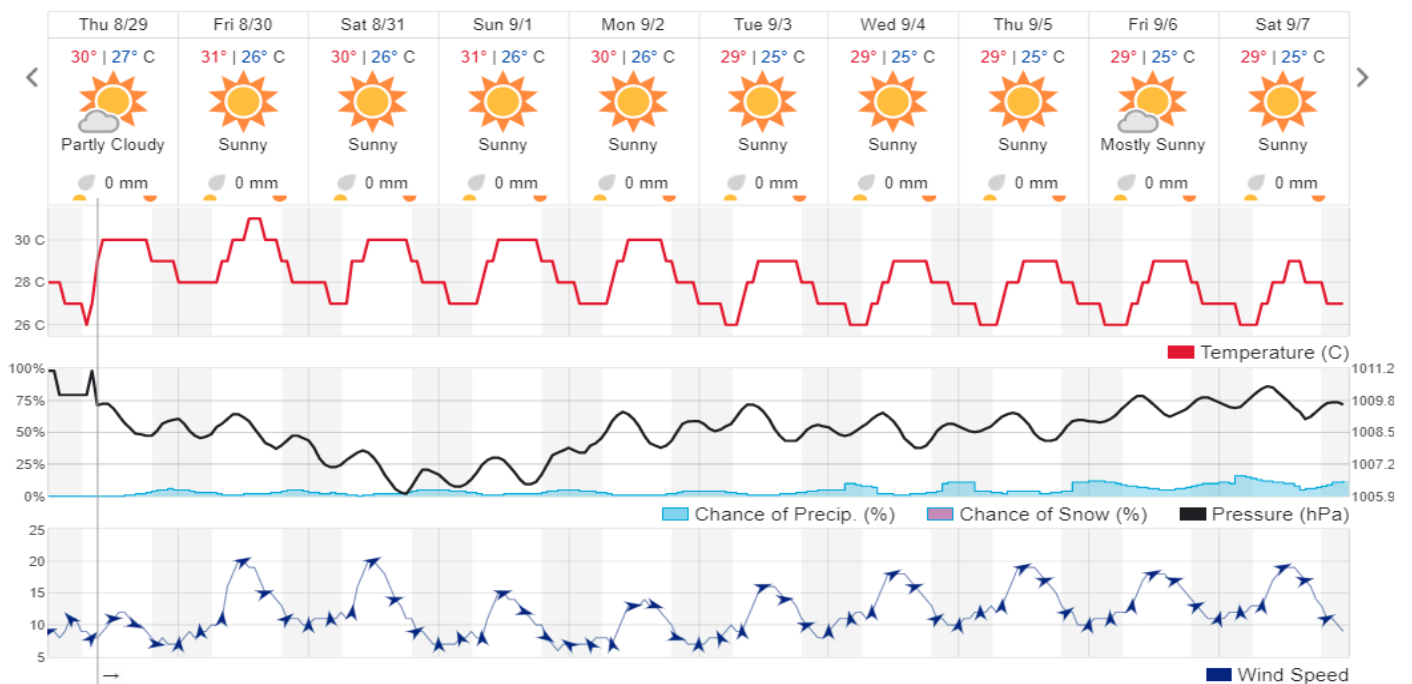

Beirut, Lebanon

29° ACHRAFIEH, RIZK STATION | CHANGE

TODAY HOURLY 10-DAY CALENDAR HISTORY WUNDERMAP

Customize