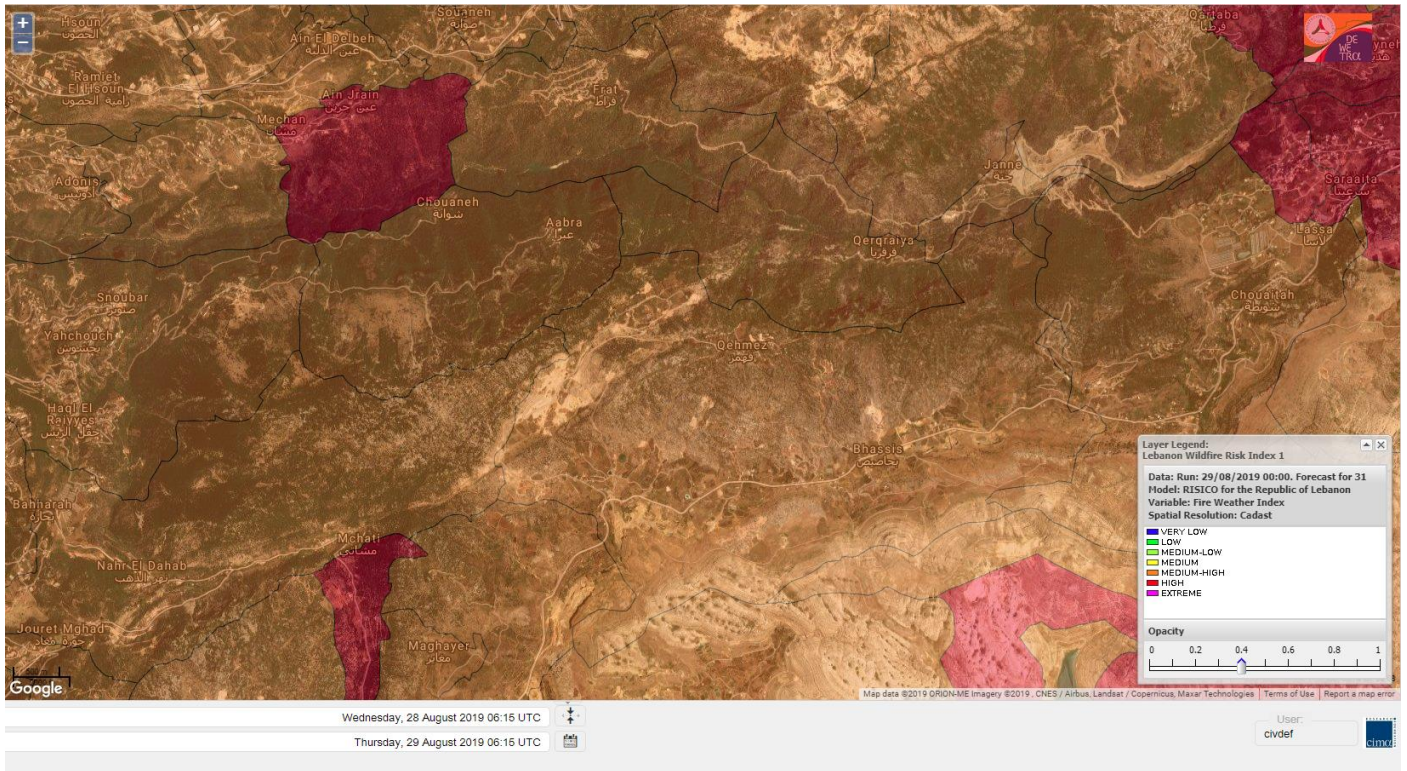

Jabal Moussa Reserve Forecast for 31 Aug 2019