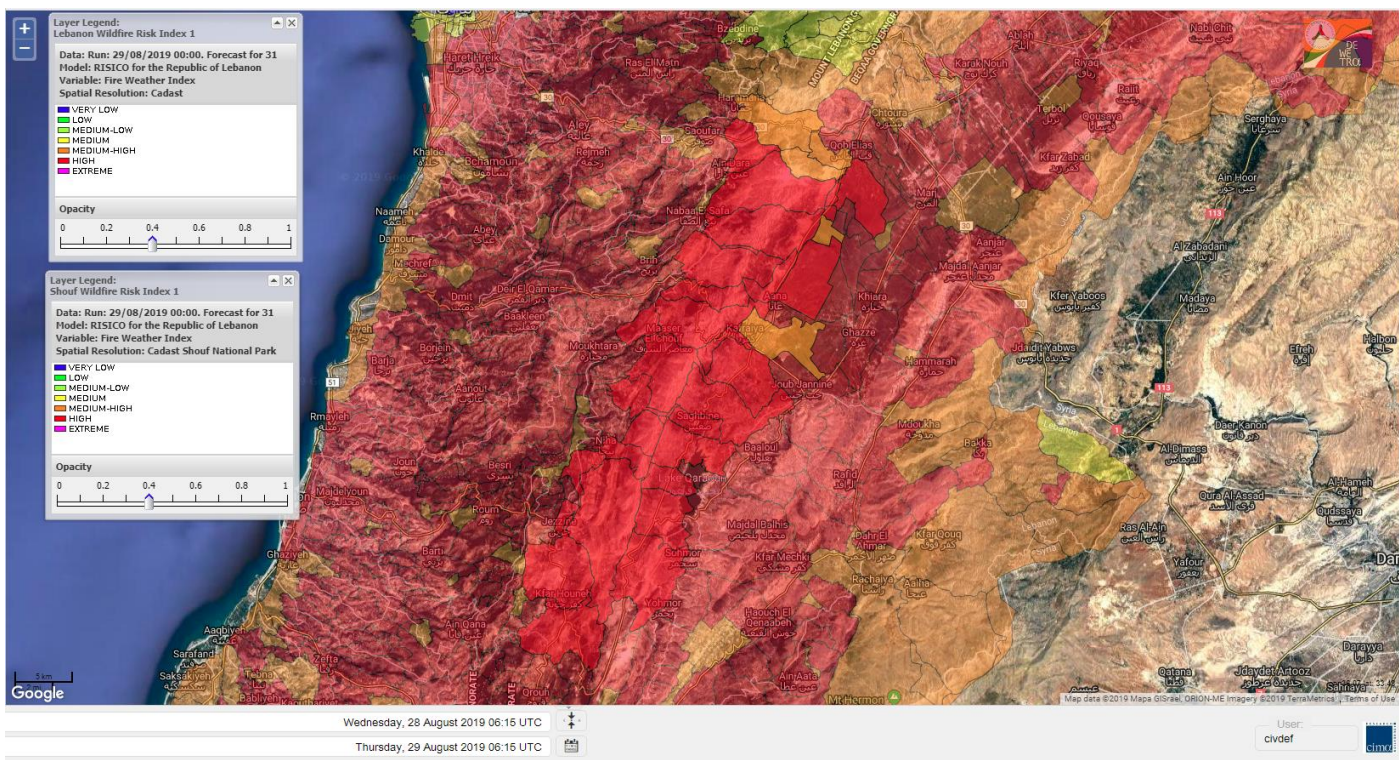

Shouf Biosphere Reserve Forecast for 31 Aug 2019