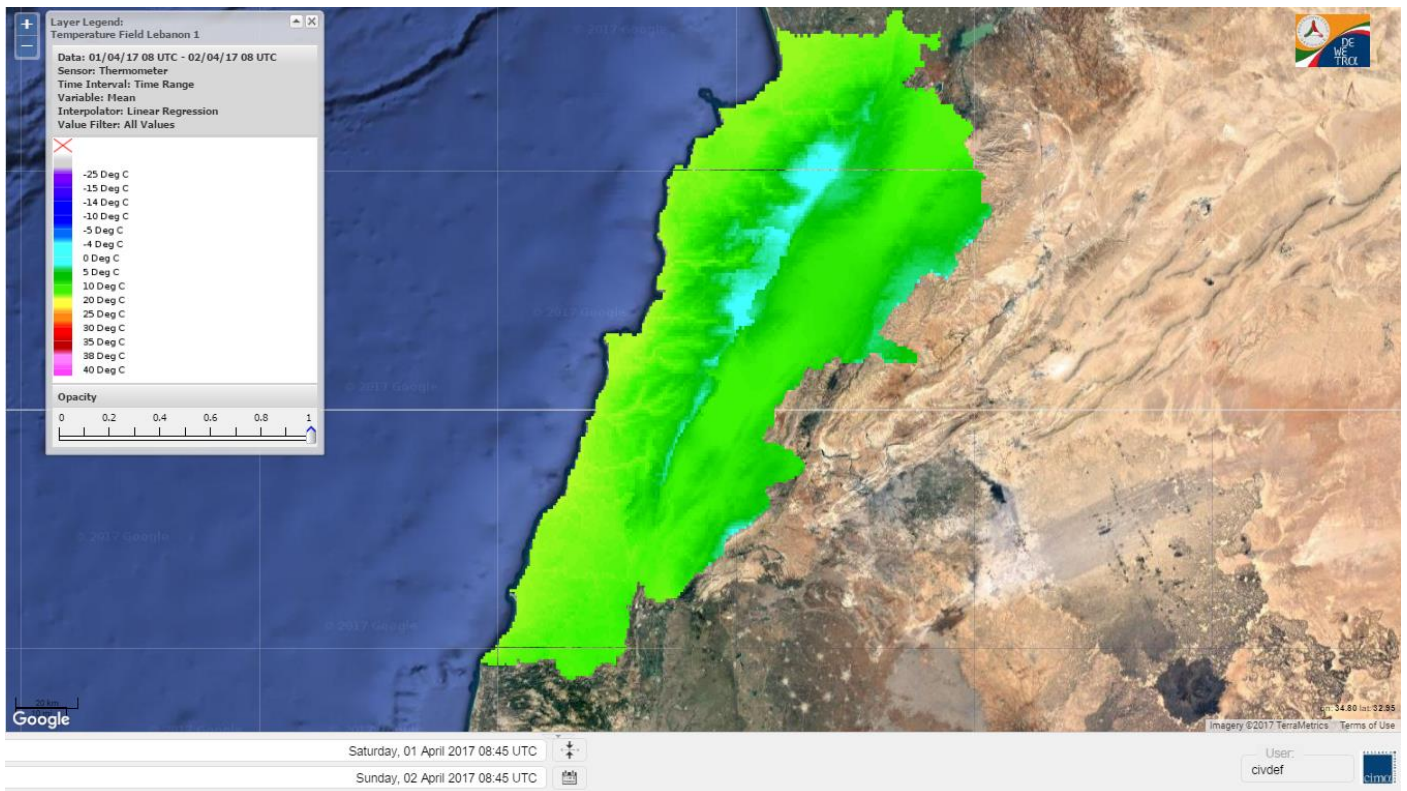

Lebanon temperature for 2 April 2017