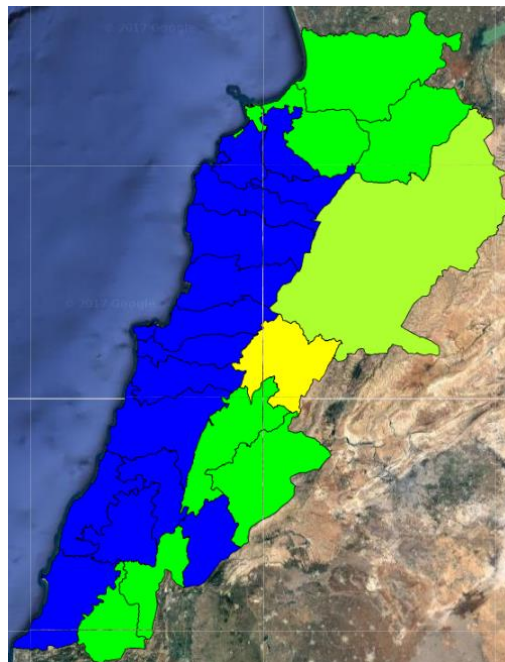

2 April 2017