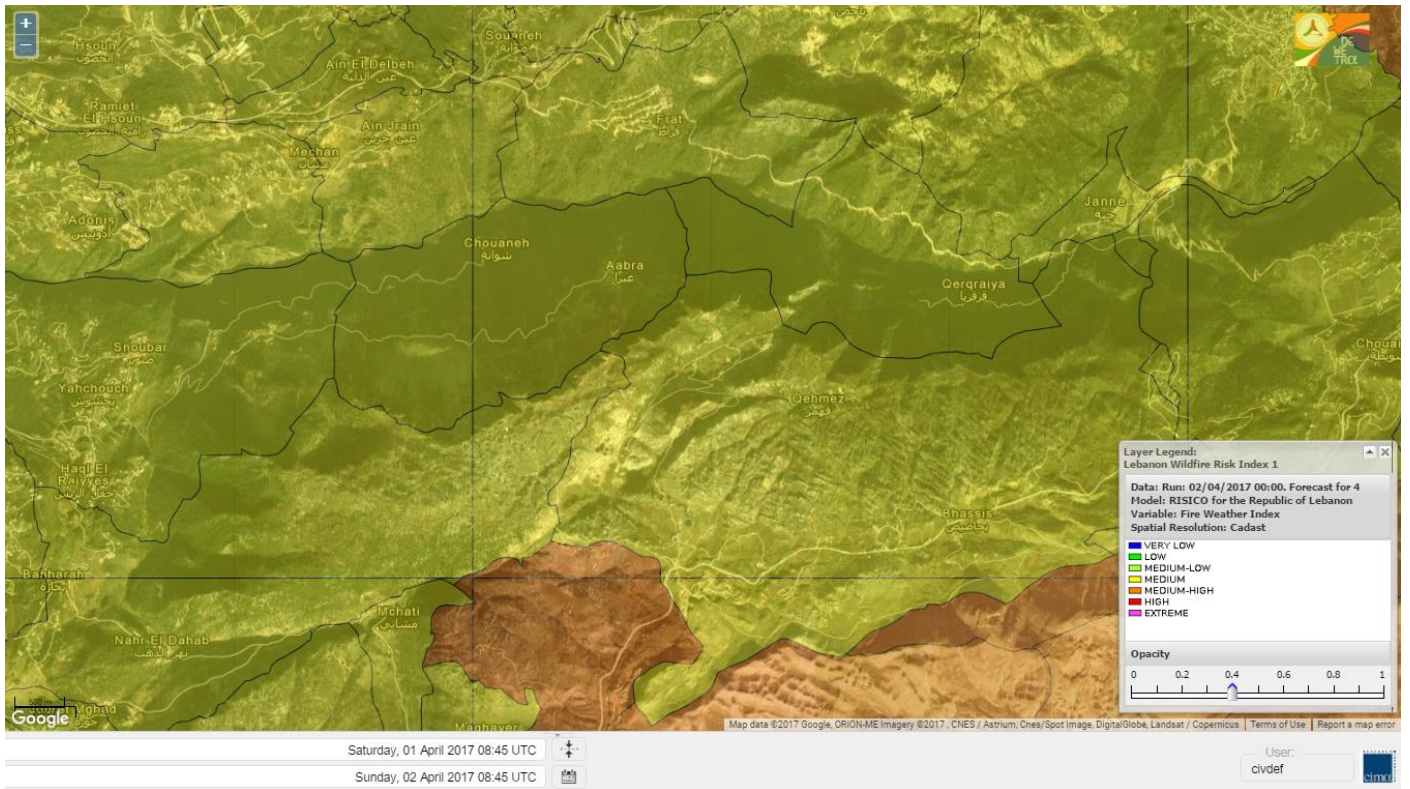

Jabal Moussa Reserve Forecast for 4 April 2017