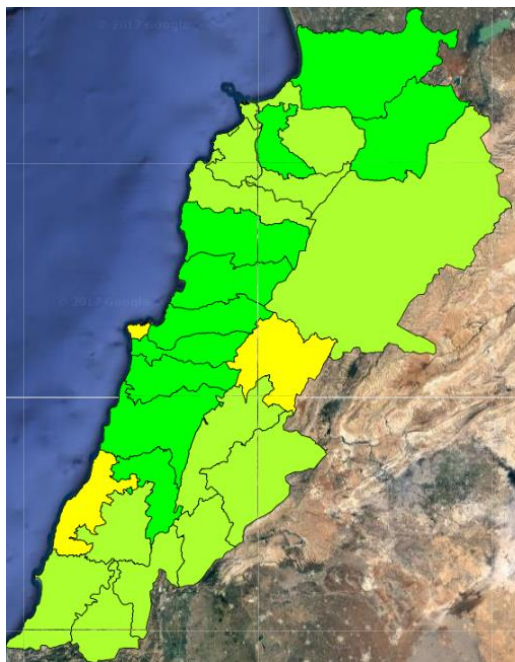

FIRE RISK INDEX

1 April 2017