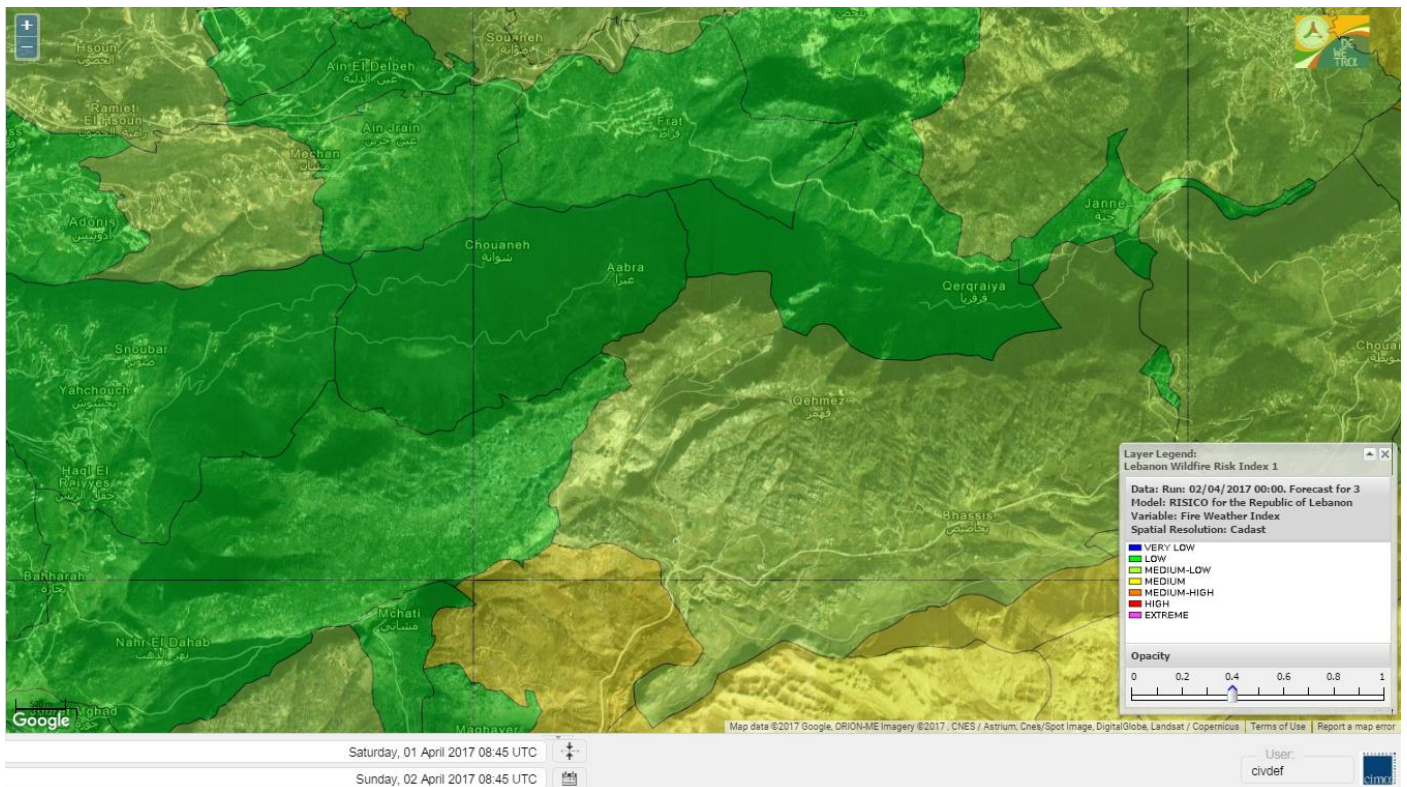

Jabal Moussa Reserve Forecast for 3 April 2017