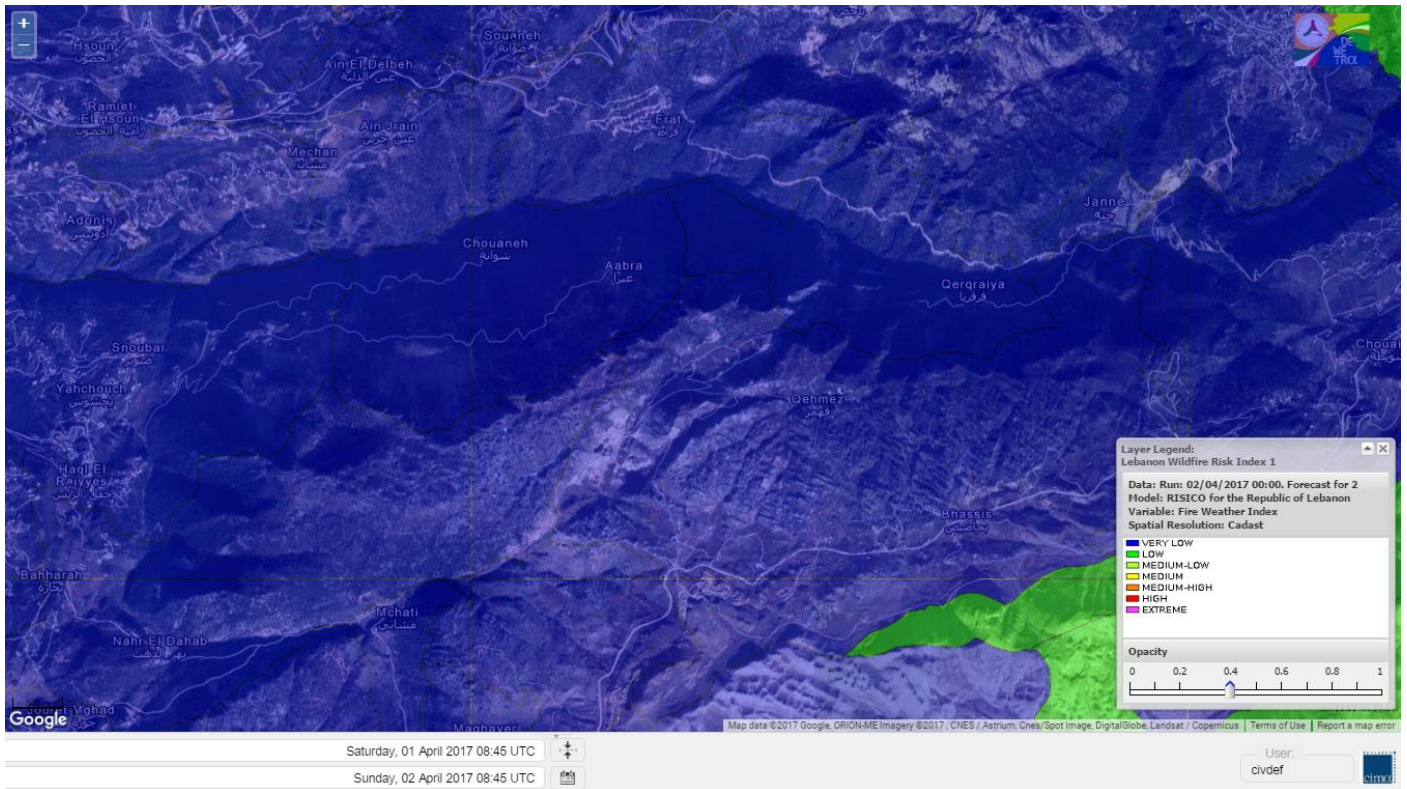

Jabal Moussa Reserve Forecast for 2 April 2017