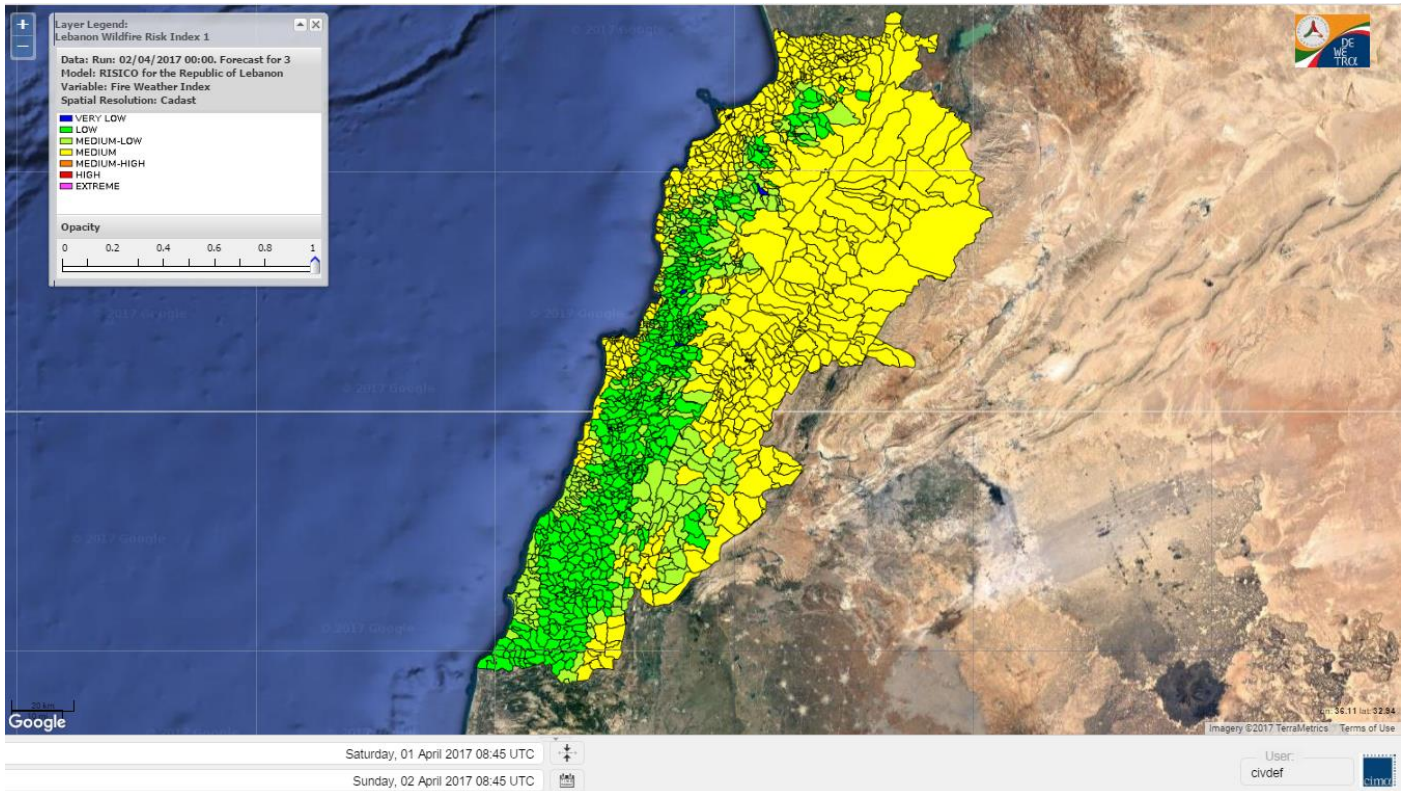

Lebanon for 3 April 2017