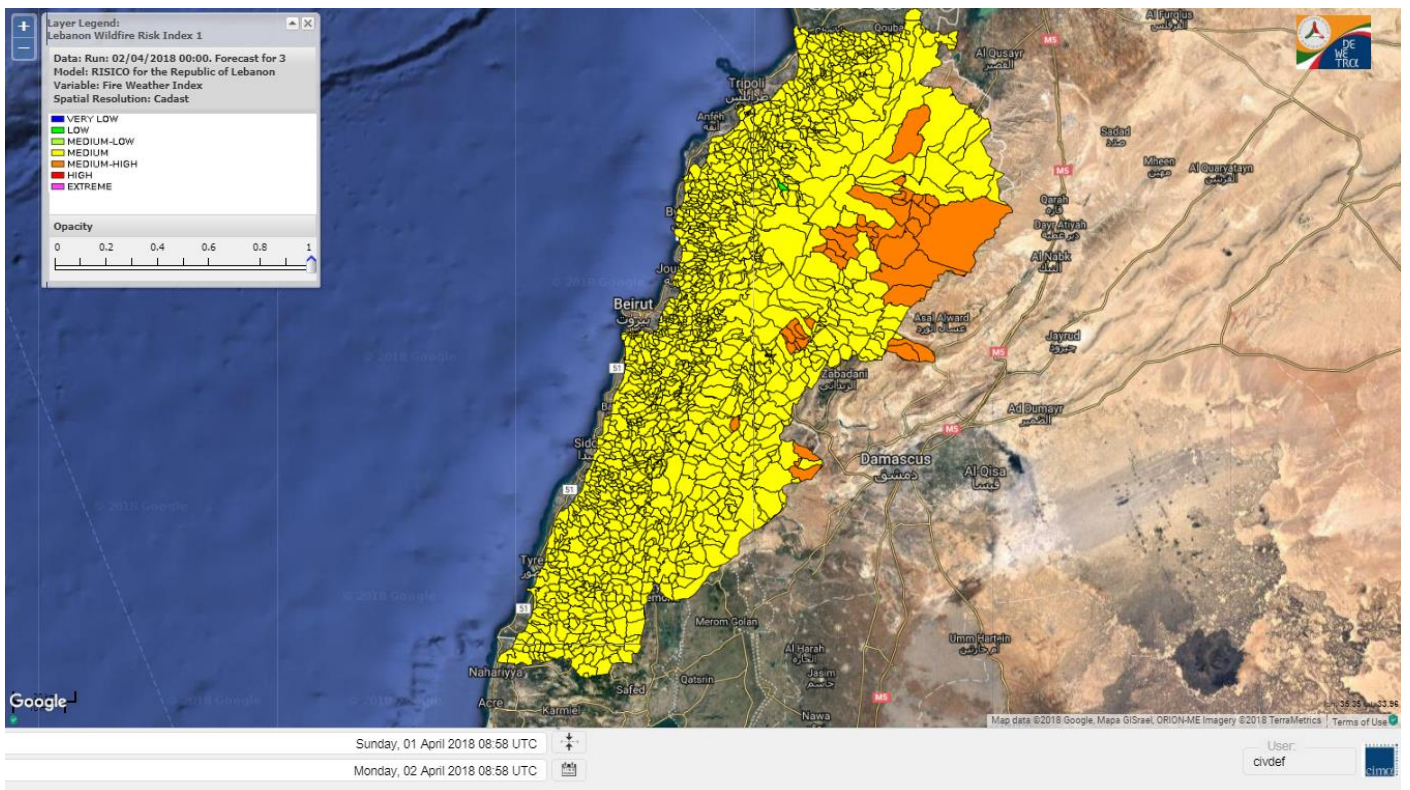

Lebanon for 3 APR 2018