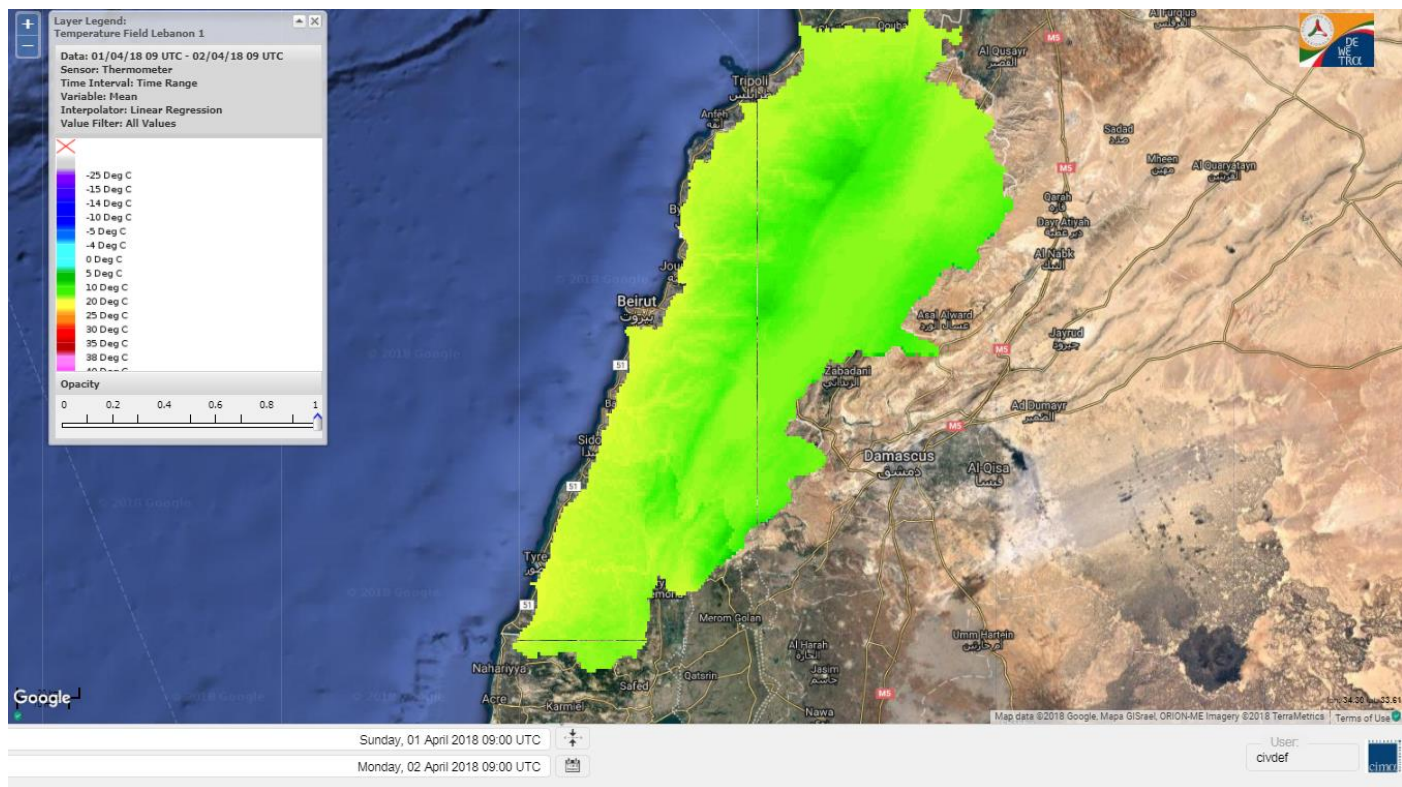

Lebanon temperature for 2 APR 2018