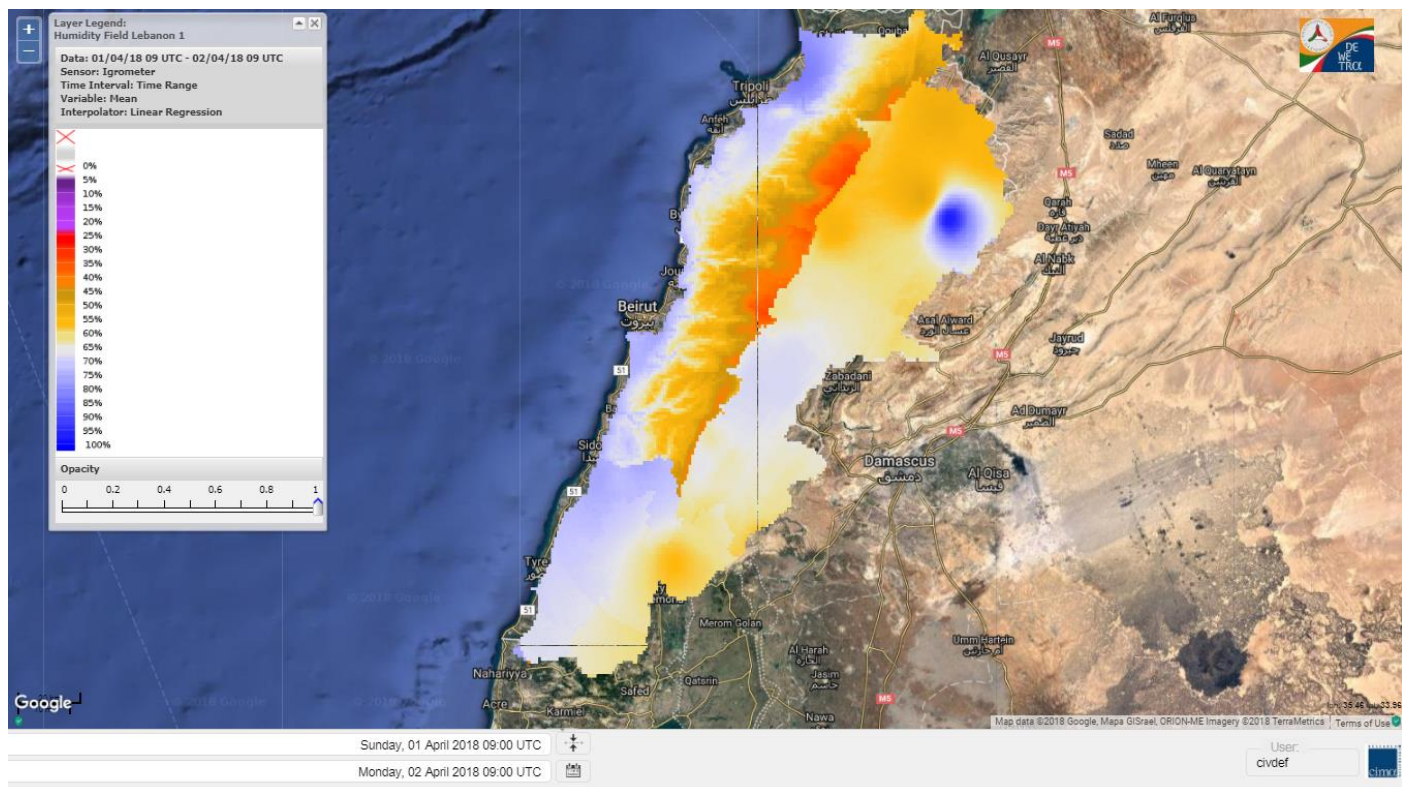

Lebanon humidity for 2 APR 2018