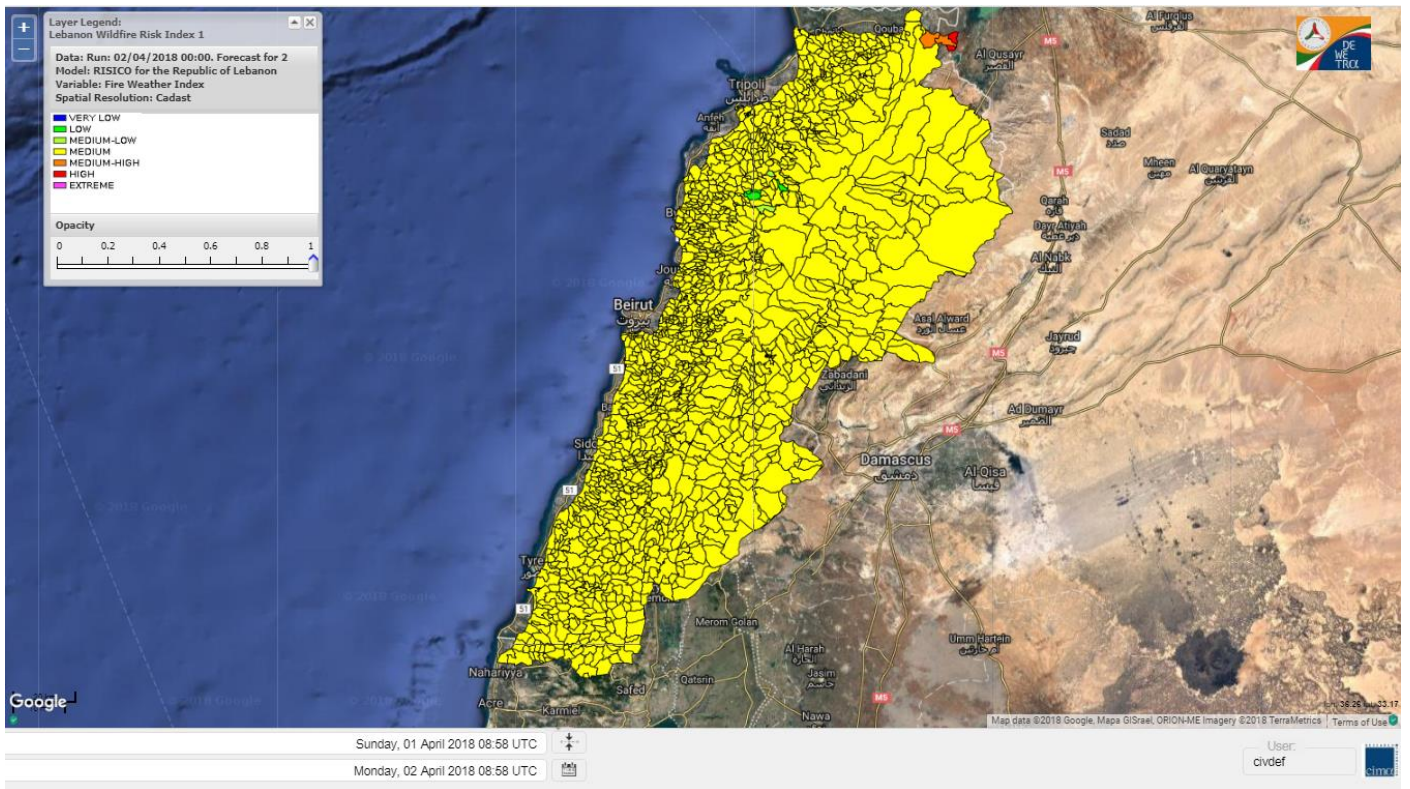

Lebanon for 2 APR 2018