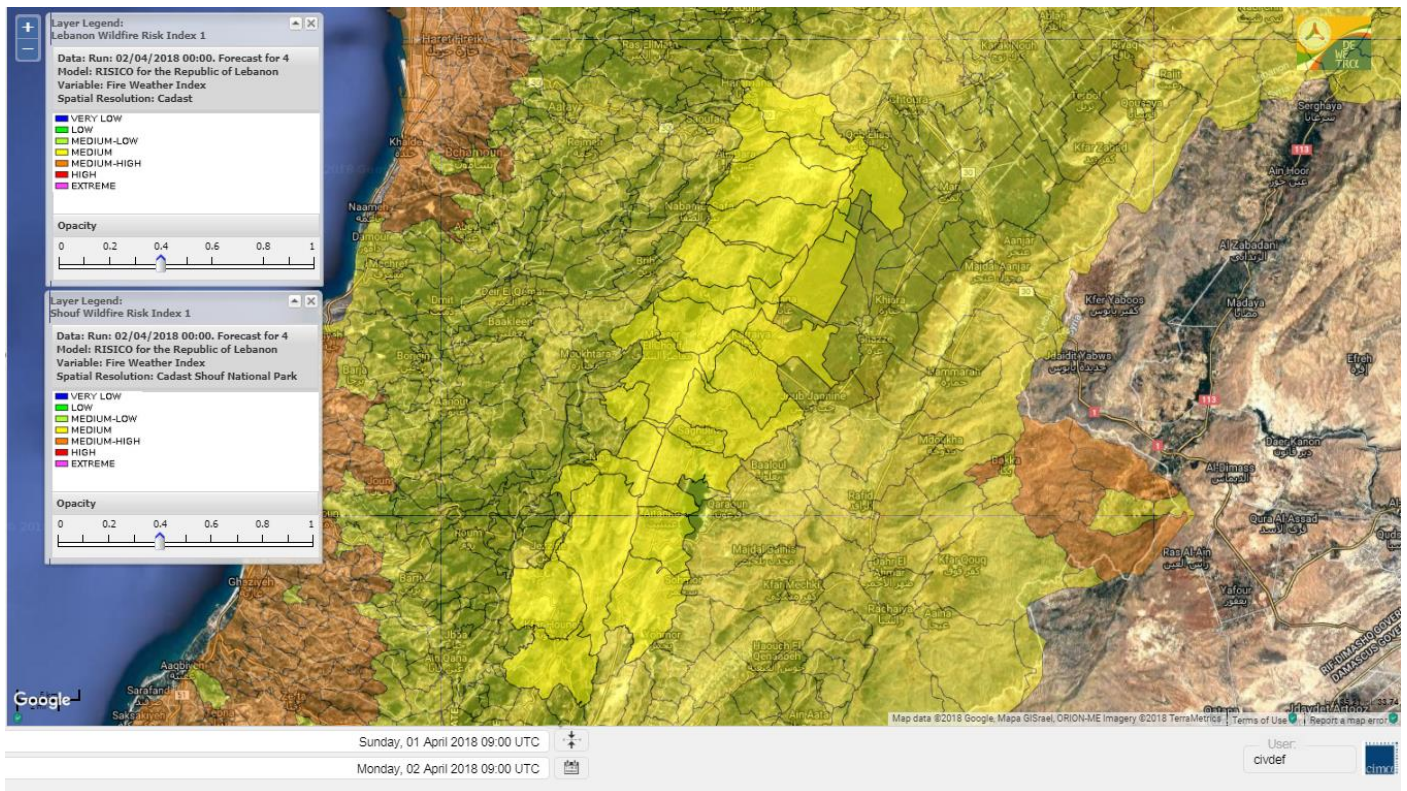

Shouf Biosphere Reserve Forecast for 4 APR 2018