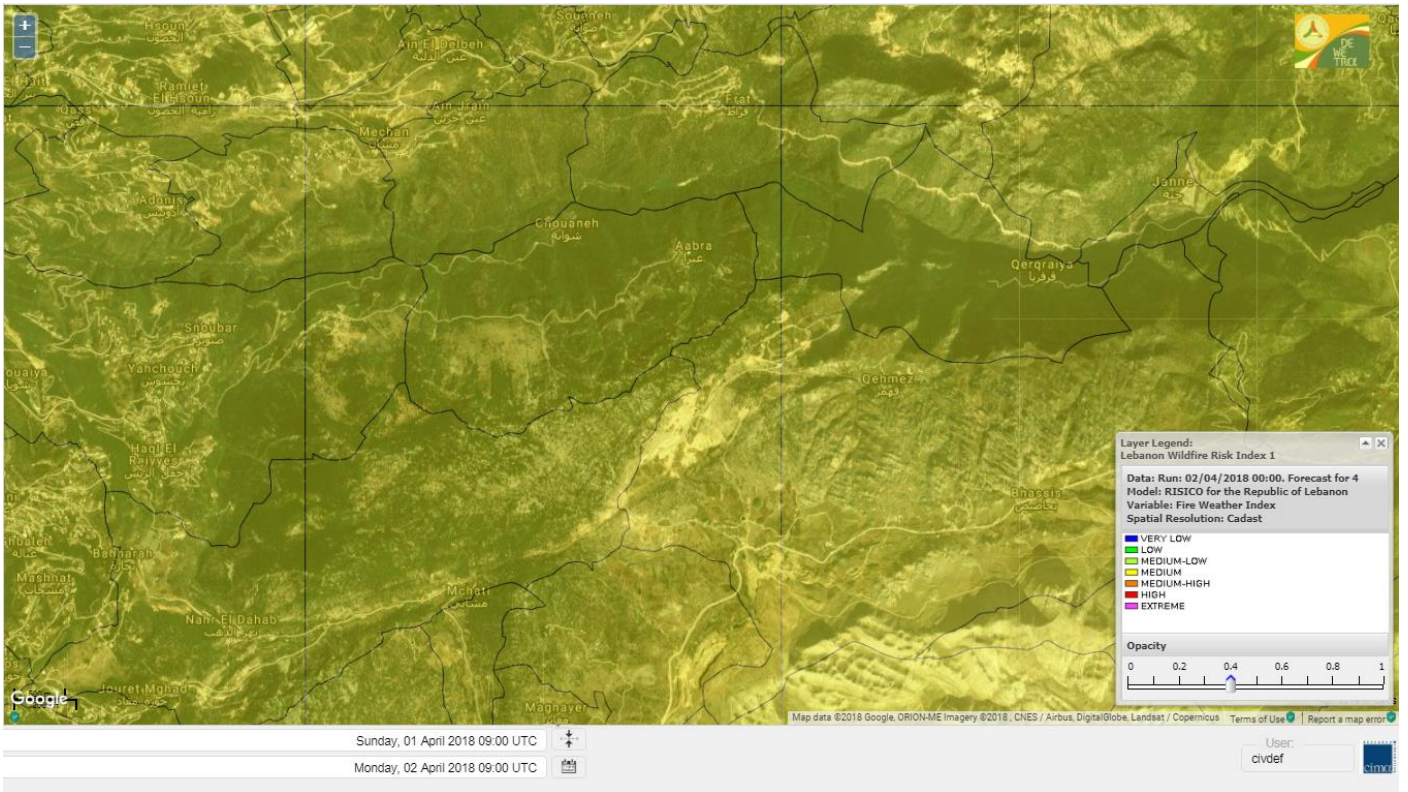

Shouf Biosphere Reserve Forecast for 4 APR 2018

Jabal Moussa Reserve Forecast for 2 APR 2018

Jabal Moussa Reserve Forecast for 3 APR 2018

Jabal Moussa Reserve Forecast for 4 APR 2018

Nord

Koura

Municipality	02-Apr	03-Apr	04-Apr	Municipality	02-Apr	03-Apr	04-Apr	Municipality	02-Apr	03-Apr	04-Apr
Aaba	M	M	MH	Afsaddiq	M	M	MH	Ain Ekryne	M	M	MH
Amioun	M	M	MH	Anfeh	M	M	MH	Badbhoun	M	M	MH
Barghoun	M	M	MH	Barsa	M	M	MH	Batroumine	M	M	H
Bdebba	M	M	MH	Bechmizzine	M	M	MH	Bednaye El-Koura	M	M	M
Bhabbouch El-Koura	M	M	MH	Bkeftine	M	M	MH	Bnehran	M	M	M
Bqaiia El-Koura	M	M	MH	Bsarma	M	M	MH	Btaaboura	M	M	MH
Bterram	M	M	MH	Btouratij	M	M	MH	Bziza	M	M	MH
Dar Beechtar	M	M	MH	Dar Chmezzine	M	M	MH	Deddeh	M	M	H
Deir El-Balamand	M	M	MH	Fih	M	M	MH	Hraiche	M	M	H
Ijdaabrine	M	M	M	Kaftoun	M	M	MH	Kefraya El-Koura	M	M	MH
Kfarakka	M	M	MH	Kfarhata	M	M	MH	Kfarhazir	M	M	MH
Kfarkahel	M	M	MH	Kfarsaroun	M	M	MH	Kosba	M	M	MH
Mejdel el-Koura	M	M	M	Nakhle	M	M	MH	Qalhat	M	M	MH
Ras Masqa	M	M	MH	Rechdibbine	M	M	MH	Zakroun	M	M	H
Zgharta El-Mtaouile	M	M	M								