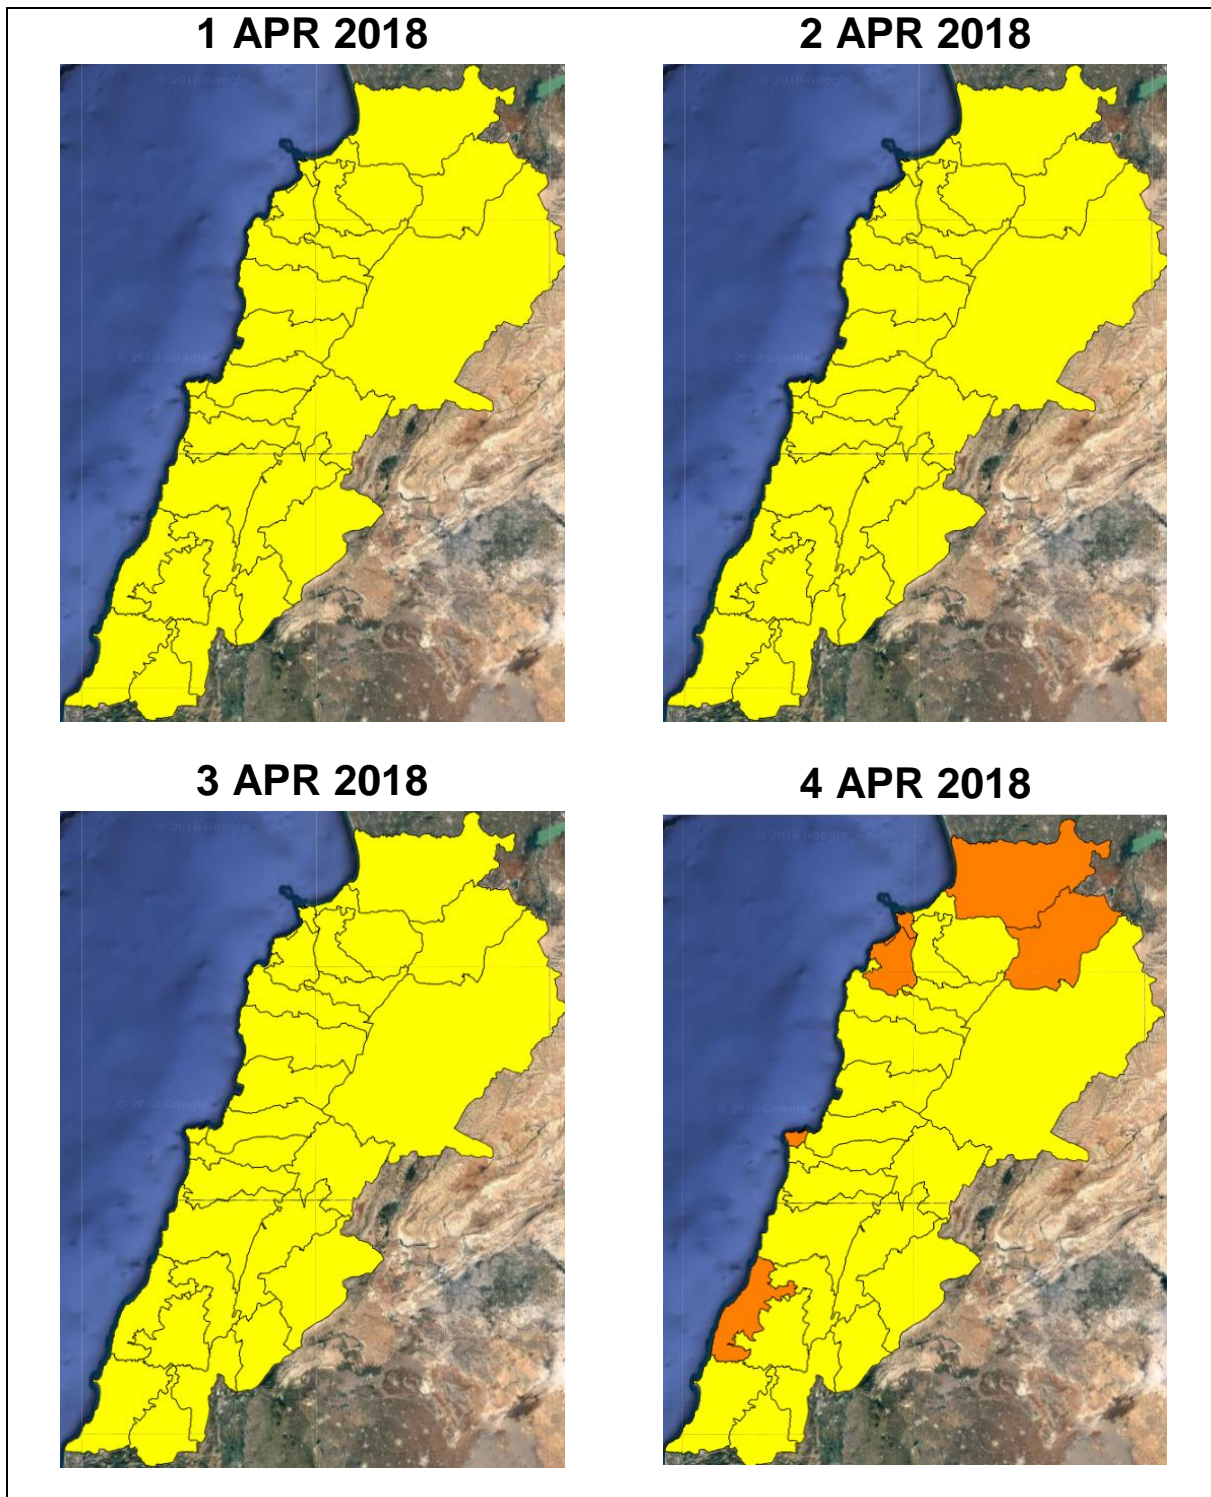

FIRE RISK INDEX

Layer Legend:
Lebanon Wildfire Risk Index 1

Data: Run: 02/04/2018 00:00. Forecast for 2
Model: RISICO for the Republic of Lebanon
Variable: Fire Weather Index
Spatial Resolution: Caza

- VERY LOW
- LOW
- MEDIUM-LOW
- MEDIUM
- MEDIUM-HIGH
- HIGH
- EXTREME