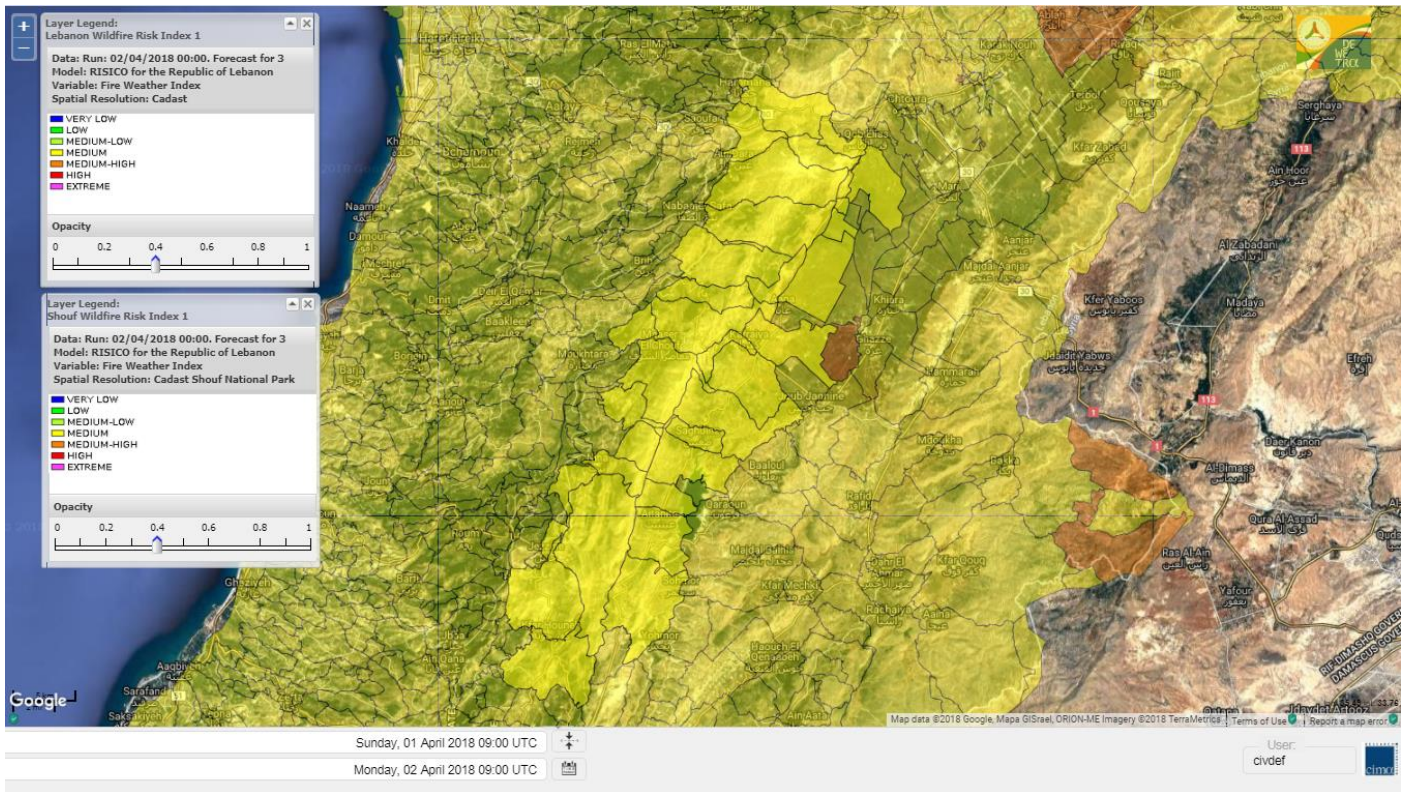

Shouf Biosphere Reserve Forecast for 3 APR 2018