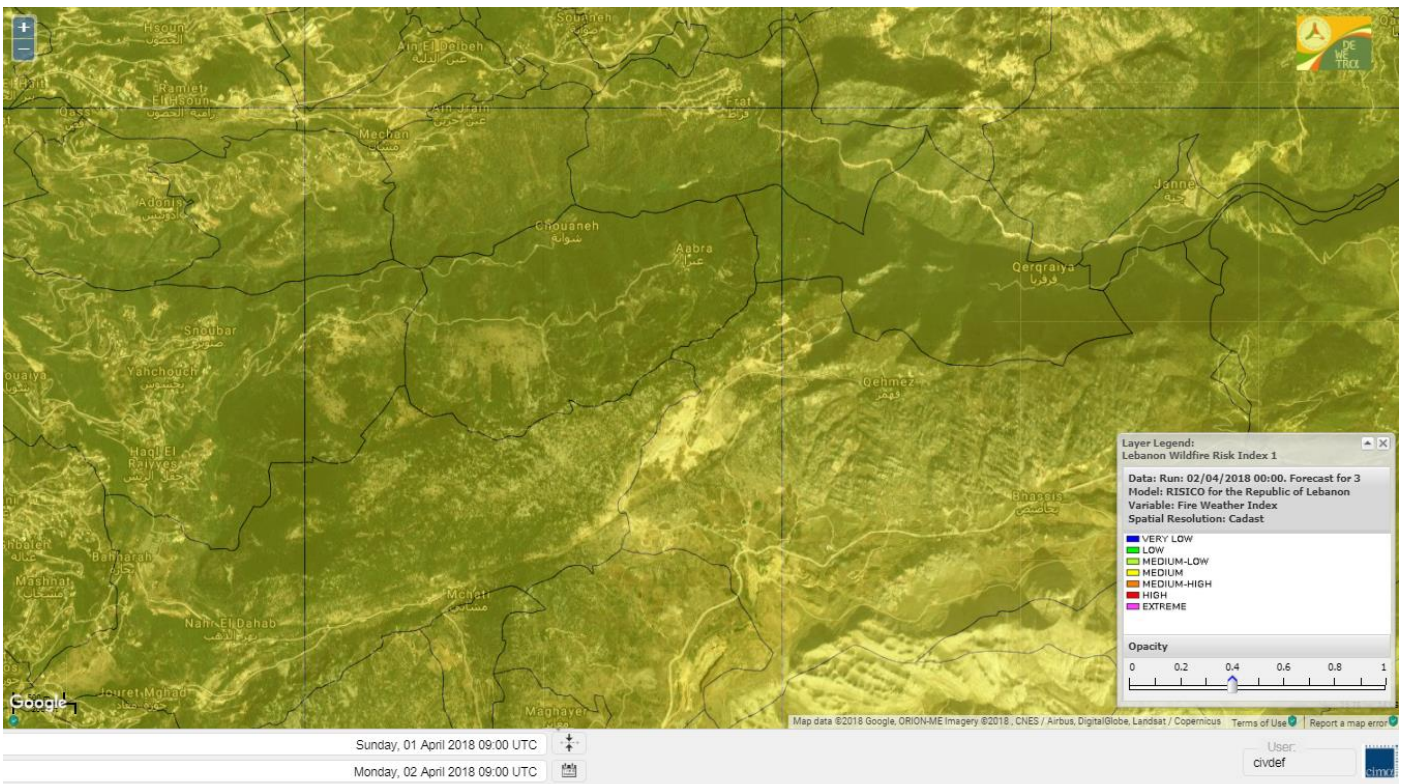

Jabal Moussa Reserve Forecast for 3 APR 2018