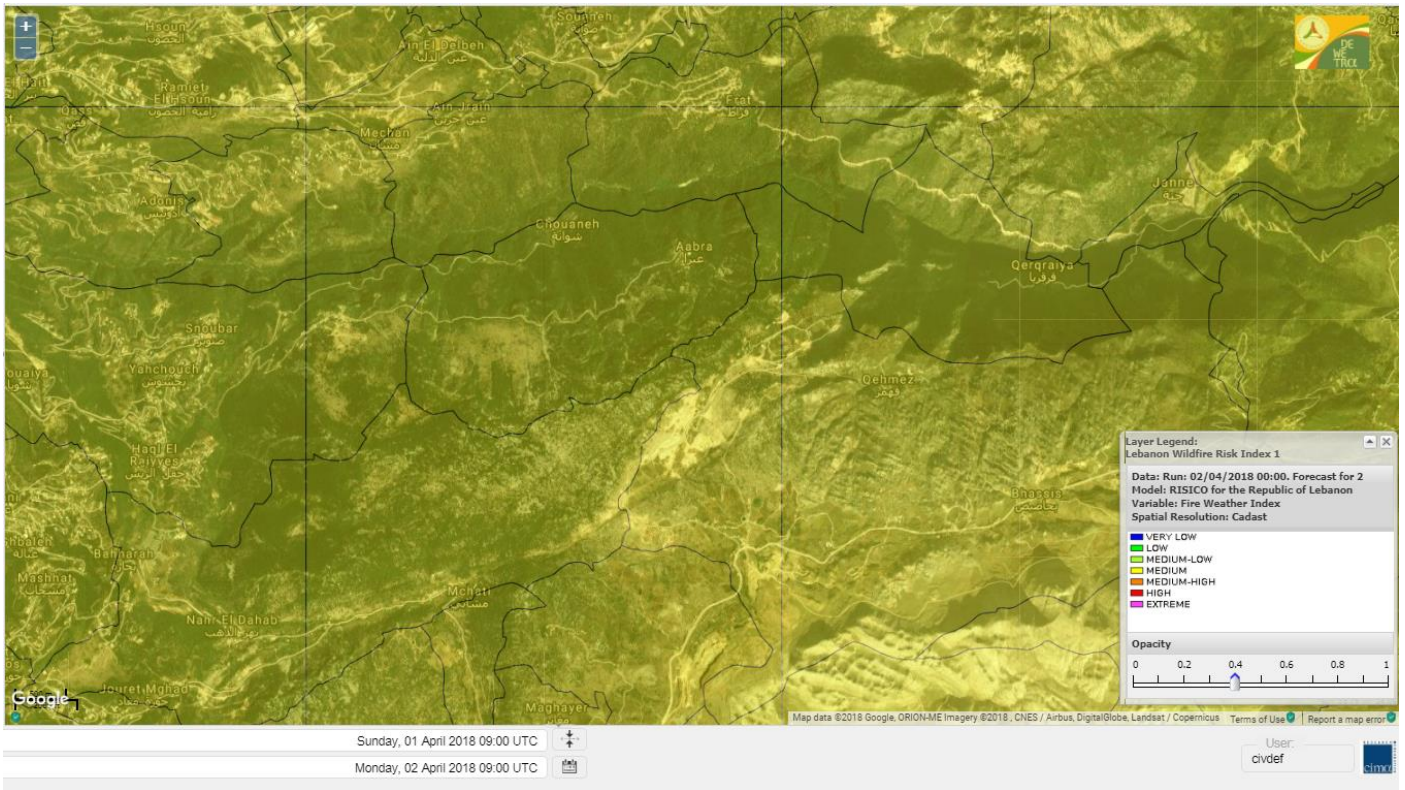

Jabal Moussa Reserve Forecast for 2 APR 2018