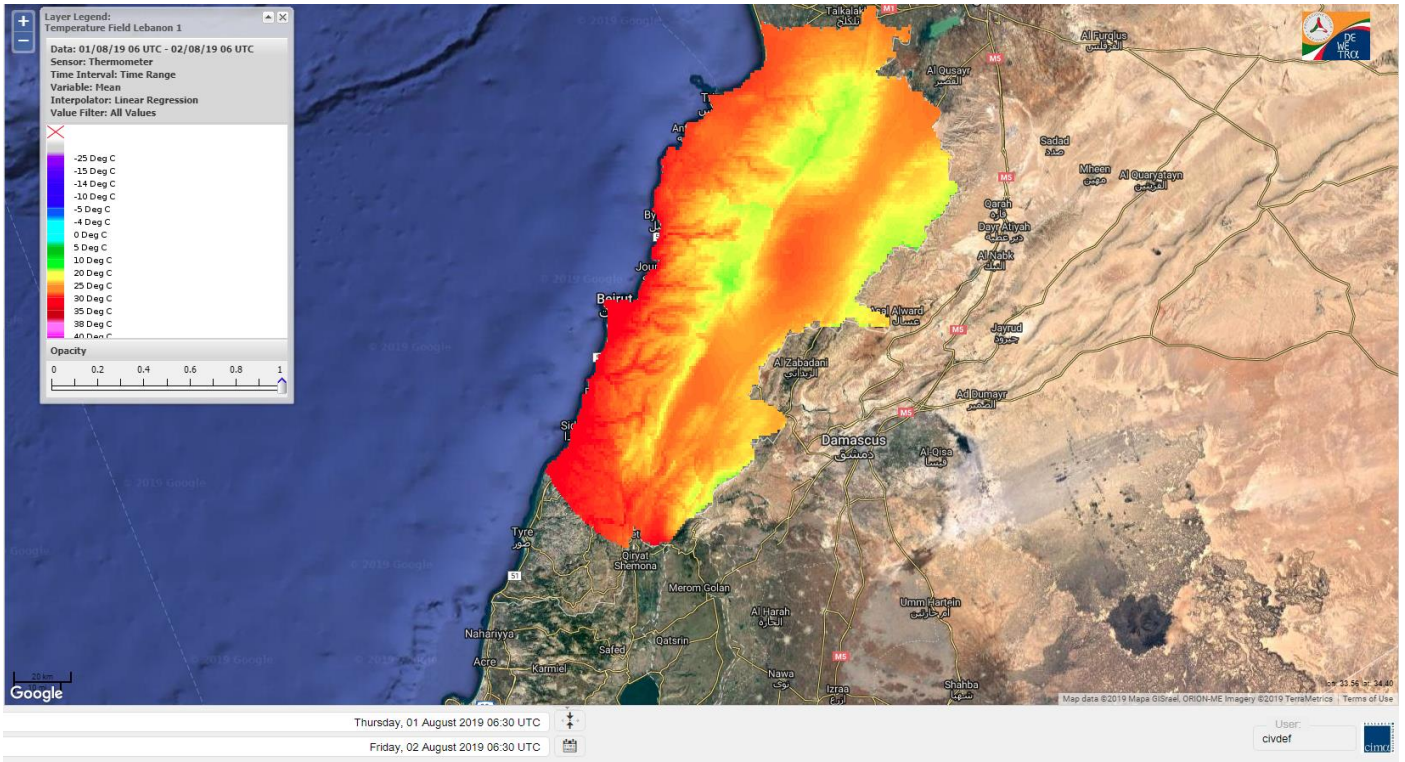

Lebanon temperature for 2 Aug 2019