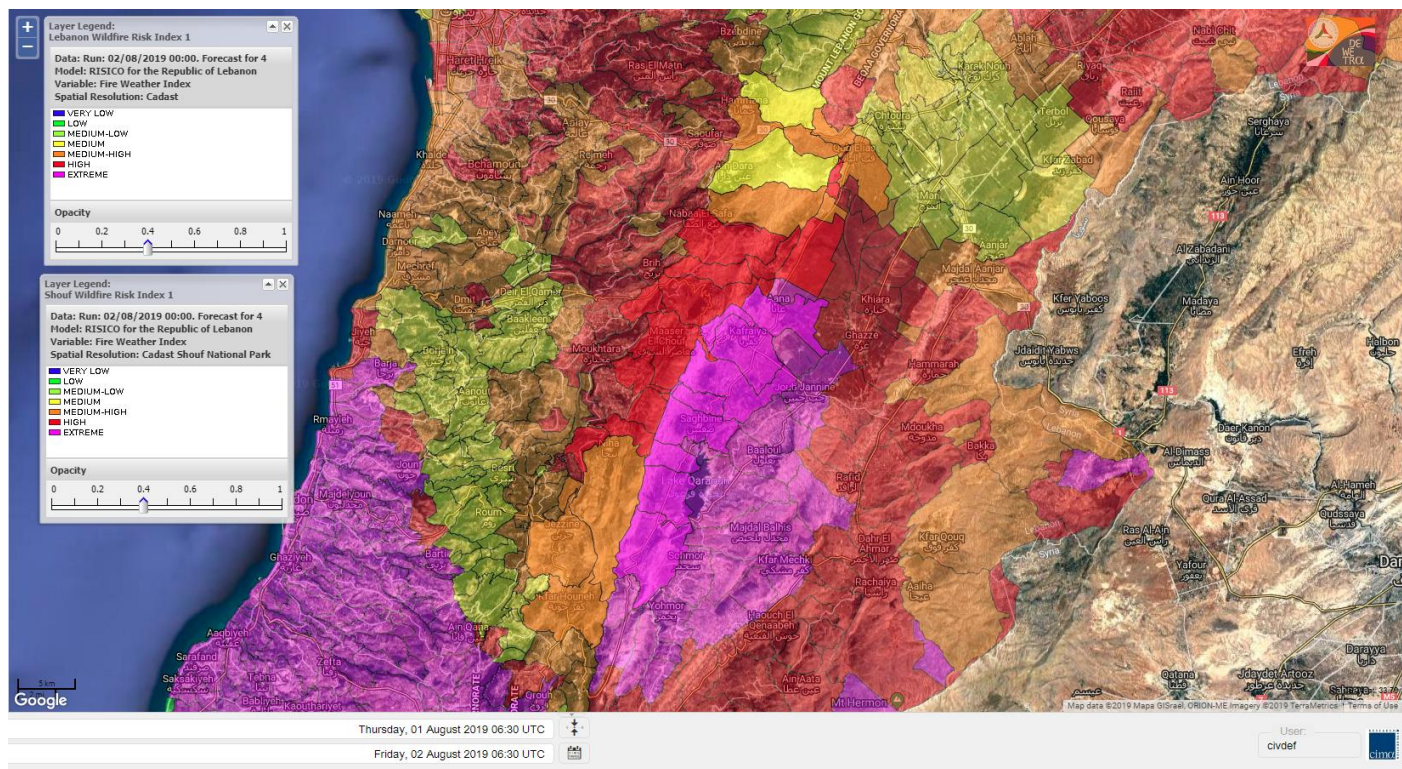

Shouf Biosphere Reserve Forecast for 4 Aug 2019