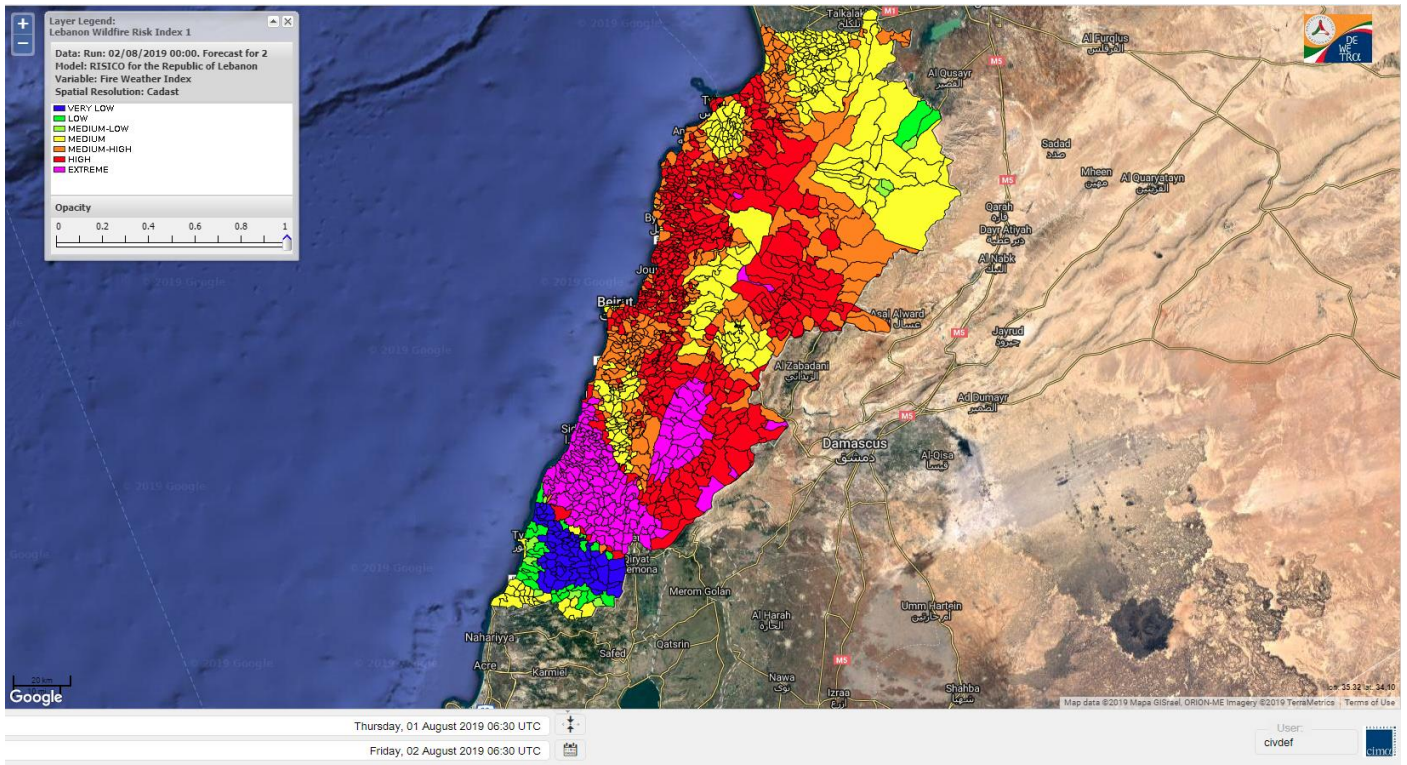

Lebanon for 2 Aug 2019