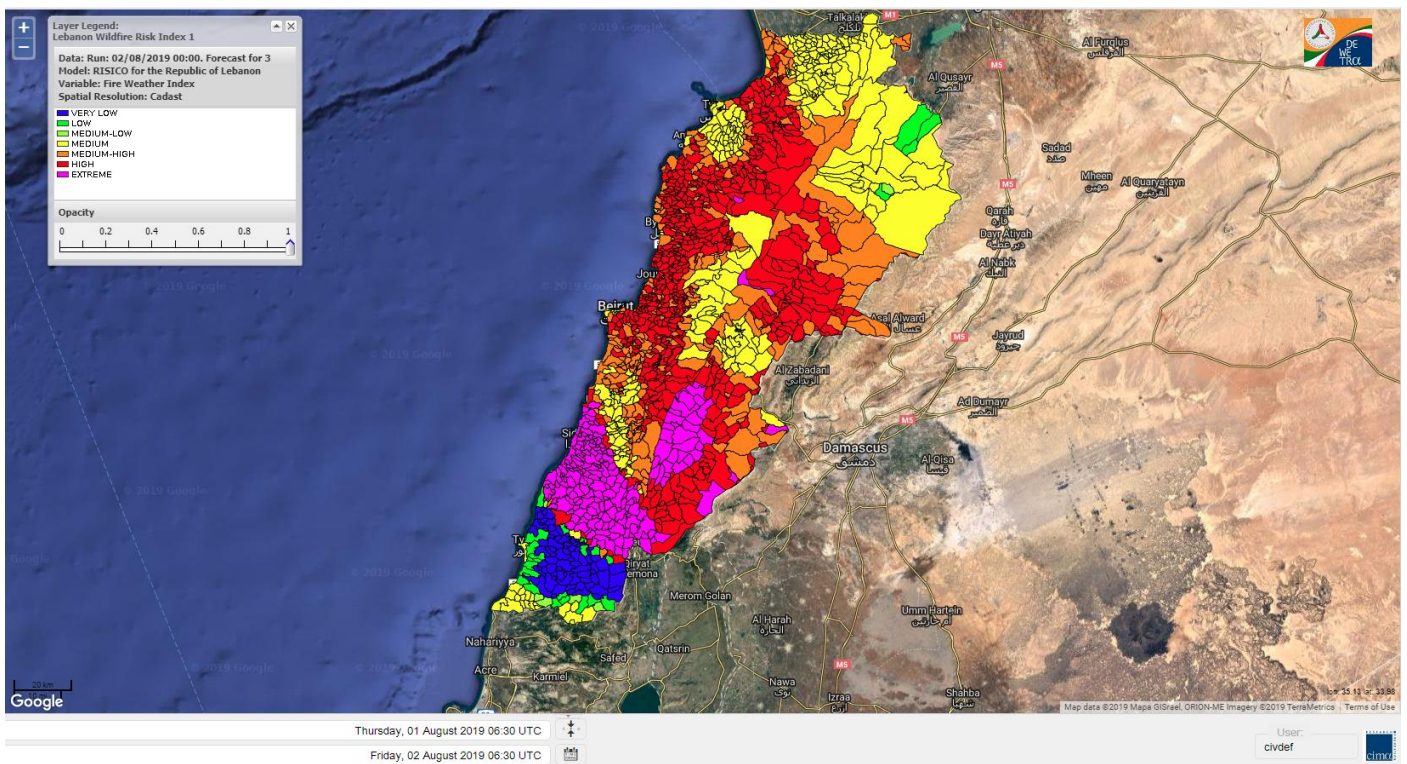

Lebanon for 3 Aug 2019