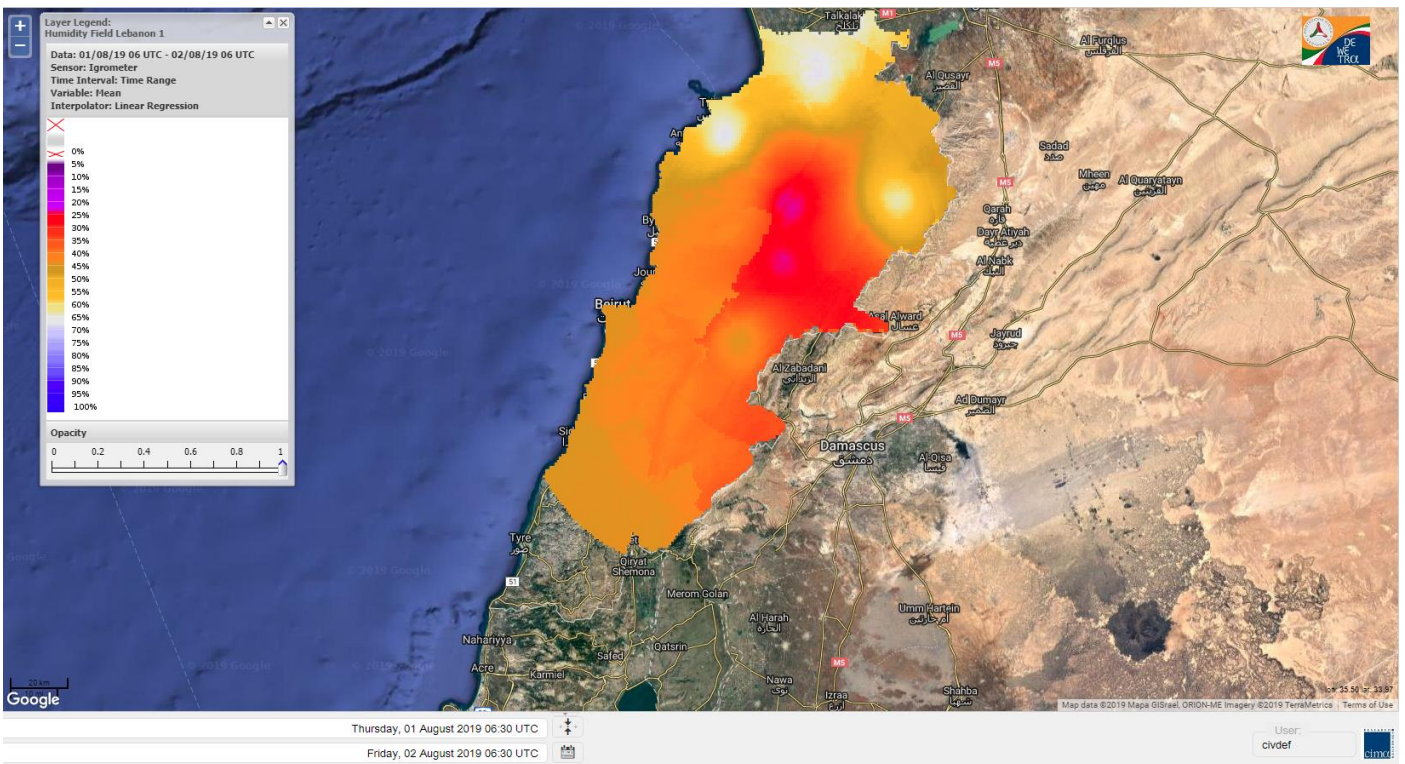

Lebanon humidity for 2 Aug 2019