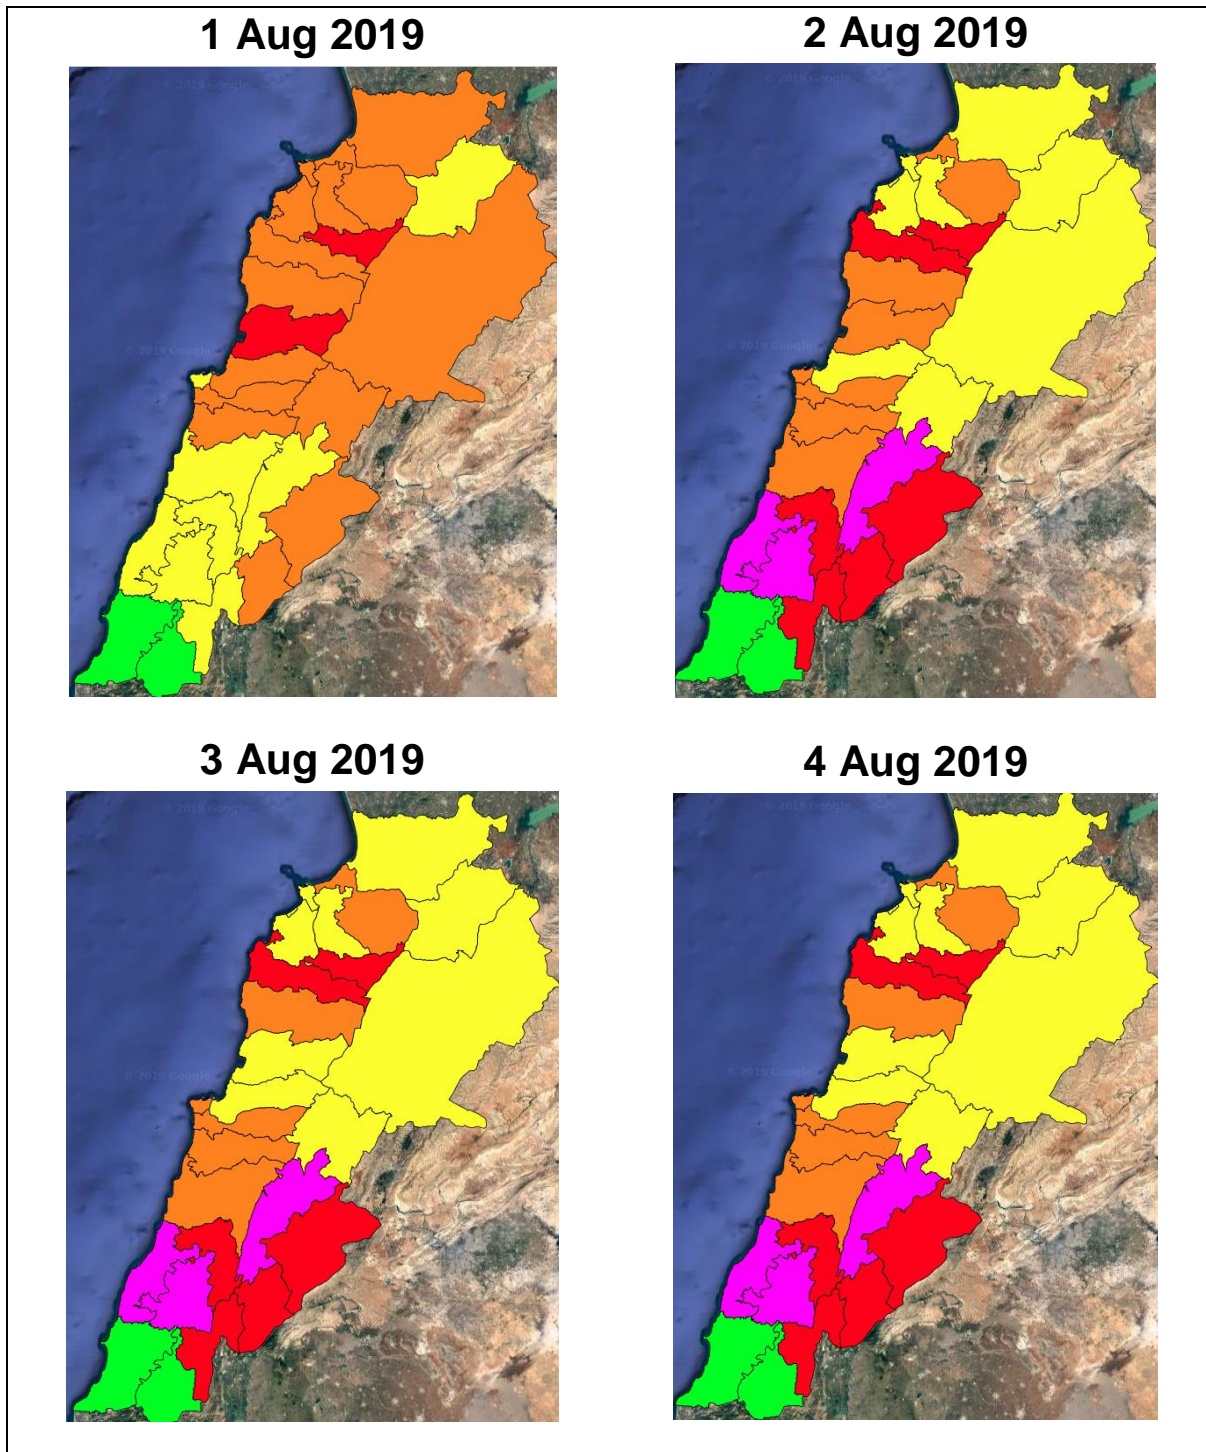

FIRE RISK INDEX

Layer Legend:
Lebanon Wildfire Risk Index 1

Data: Run: 02/08/2019 00:00. Forecast for 2
Model: RISICO for the Republic of Lebanon
Variable: Fire Weather Index
Spatial Resolution: Caza

- VERY LOW
- LOW
- MEDIUM-LOW
- MEDIUM
- MEDIUM-HIGH
- HIGH
- EXTREME