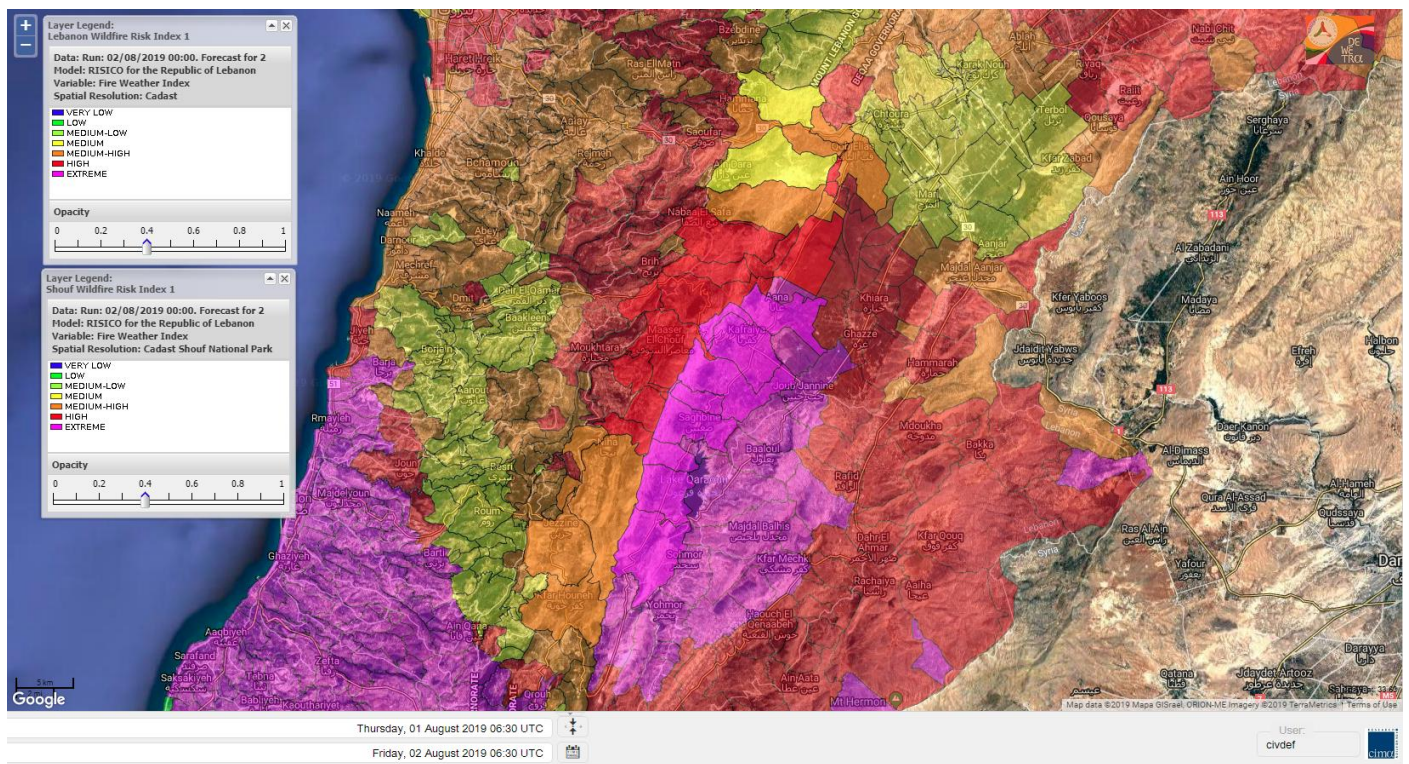

Shouf Biosphere Reserve Forecast for 2 Aug 2019