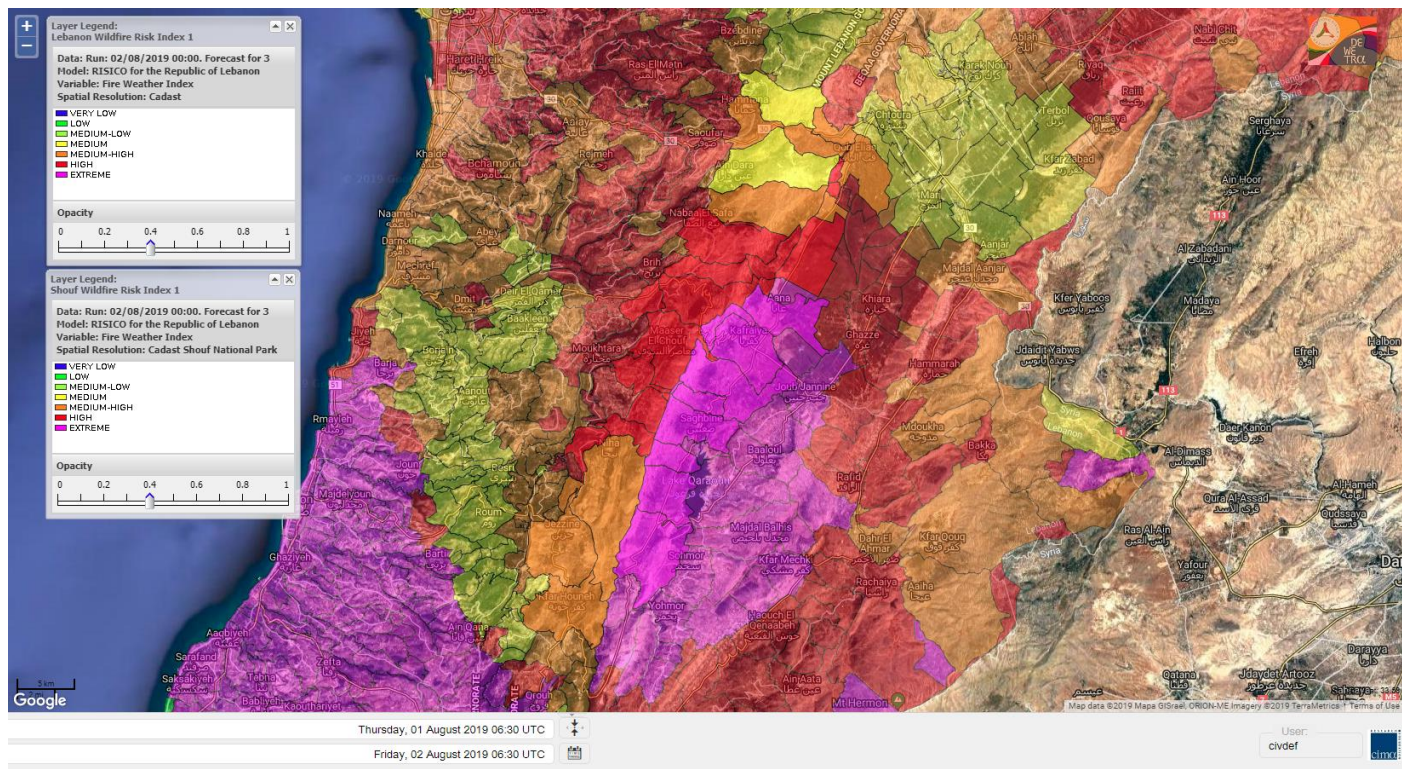

Shouf Biosphere Reserve Forecast for 3 Aug 2019