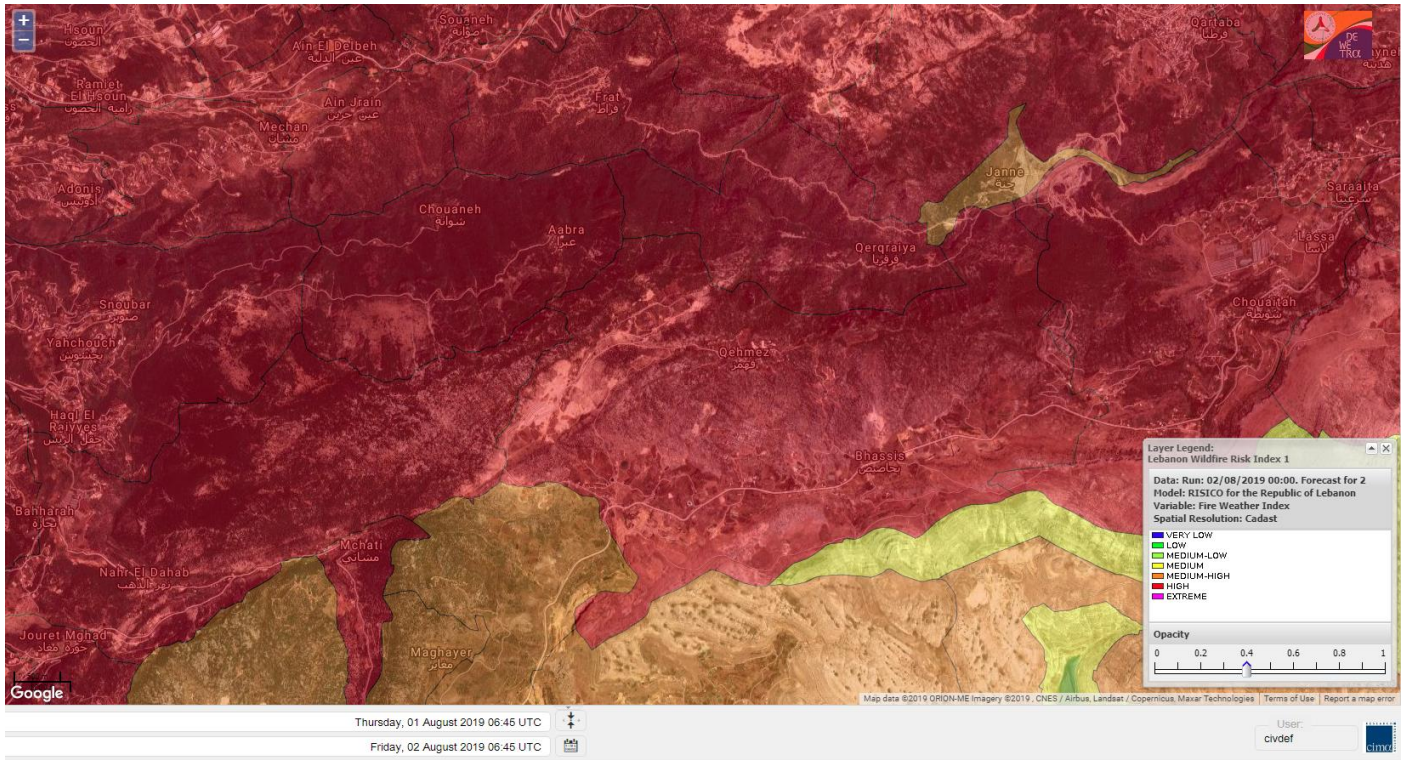

Jabal Moussa Reserve Forecast for 2 Aug 2019