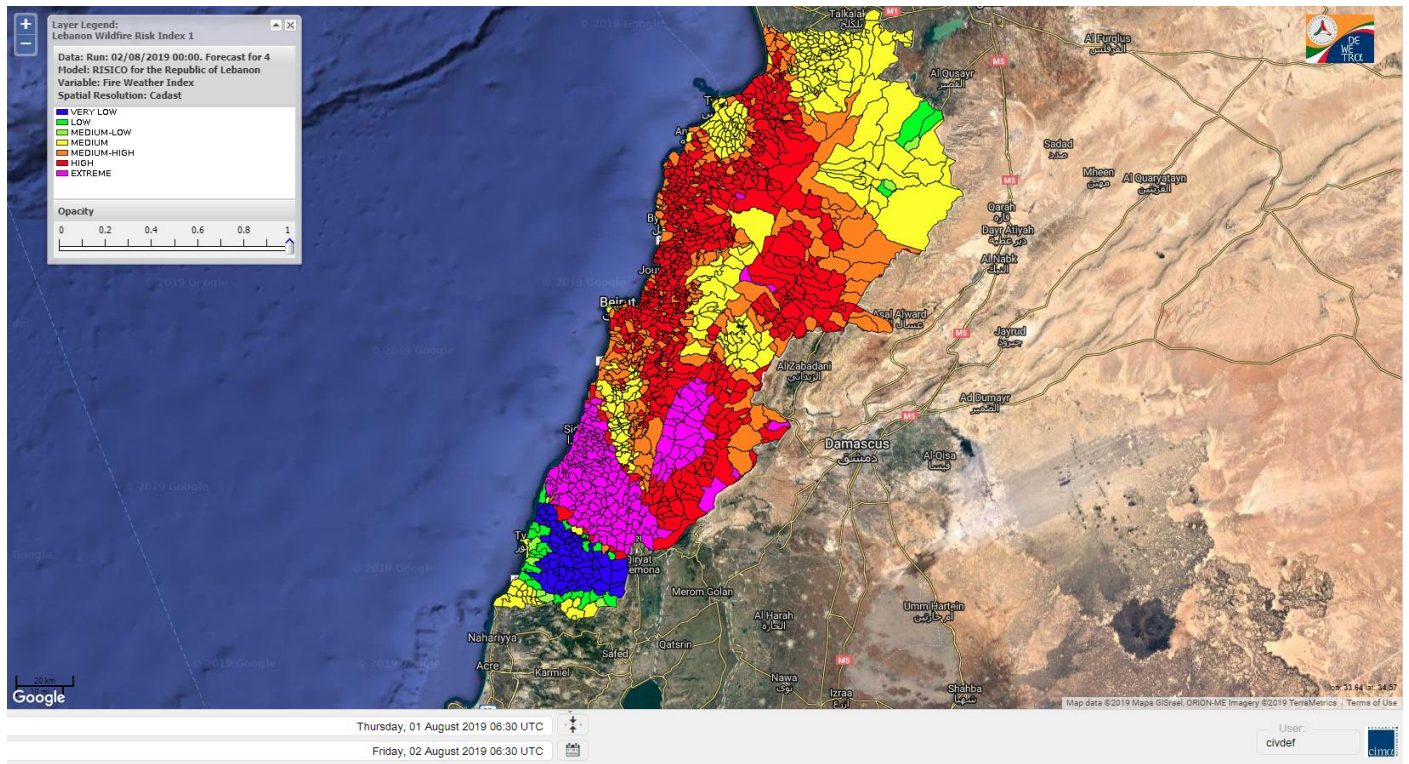

Lebanon for 4 Aug 2019