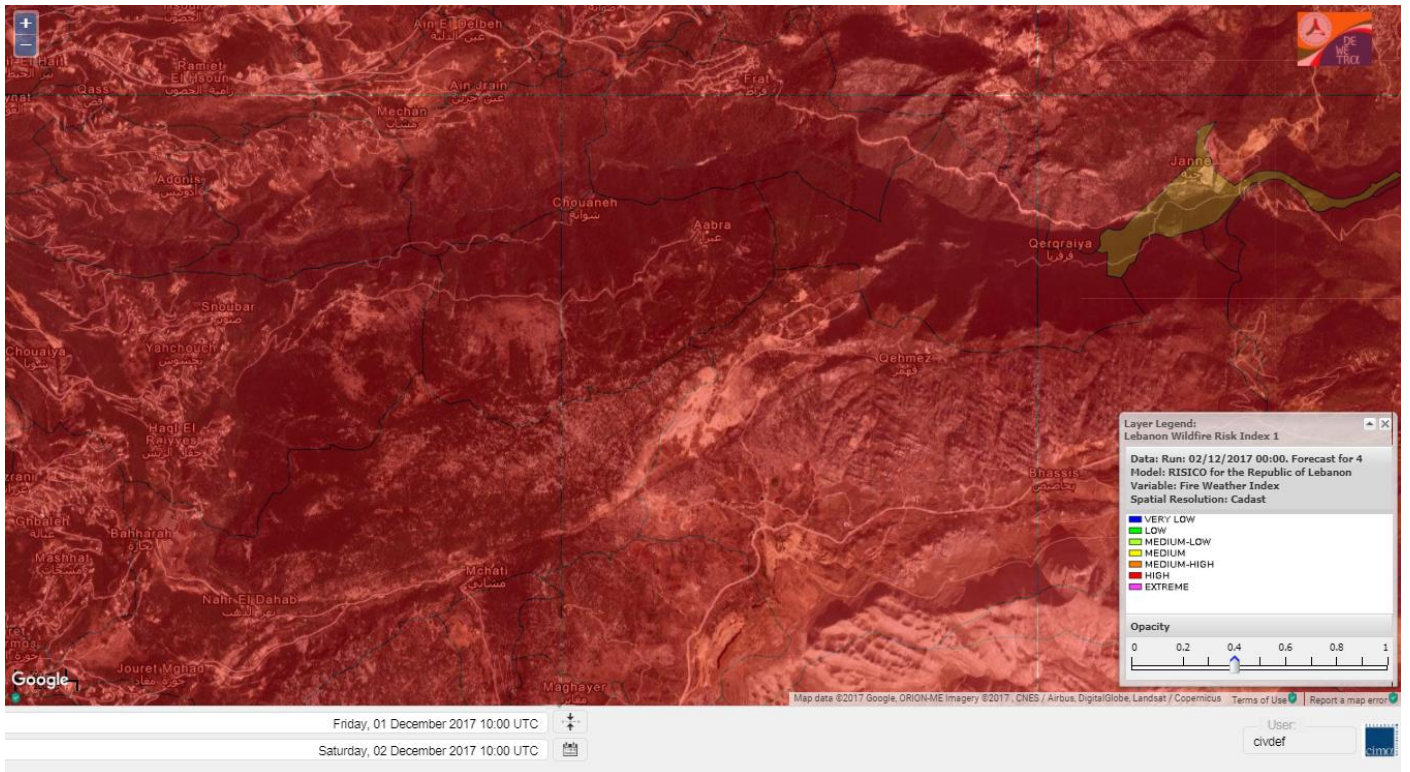

Jabal Moussa Reserve Forecast for 4 DEC 2017