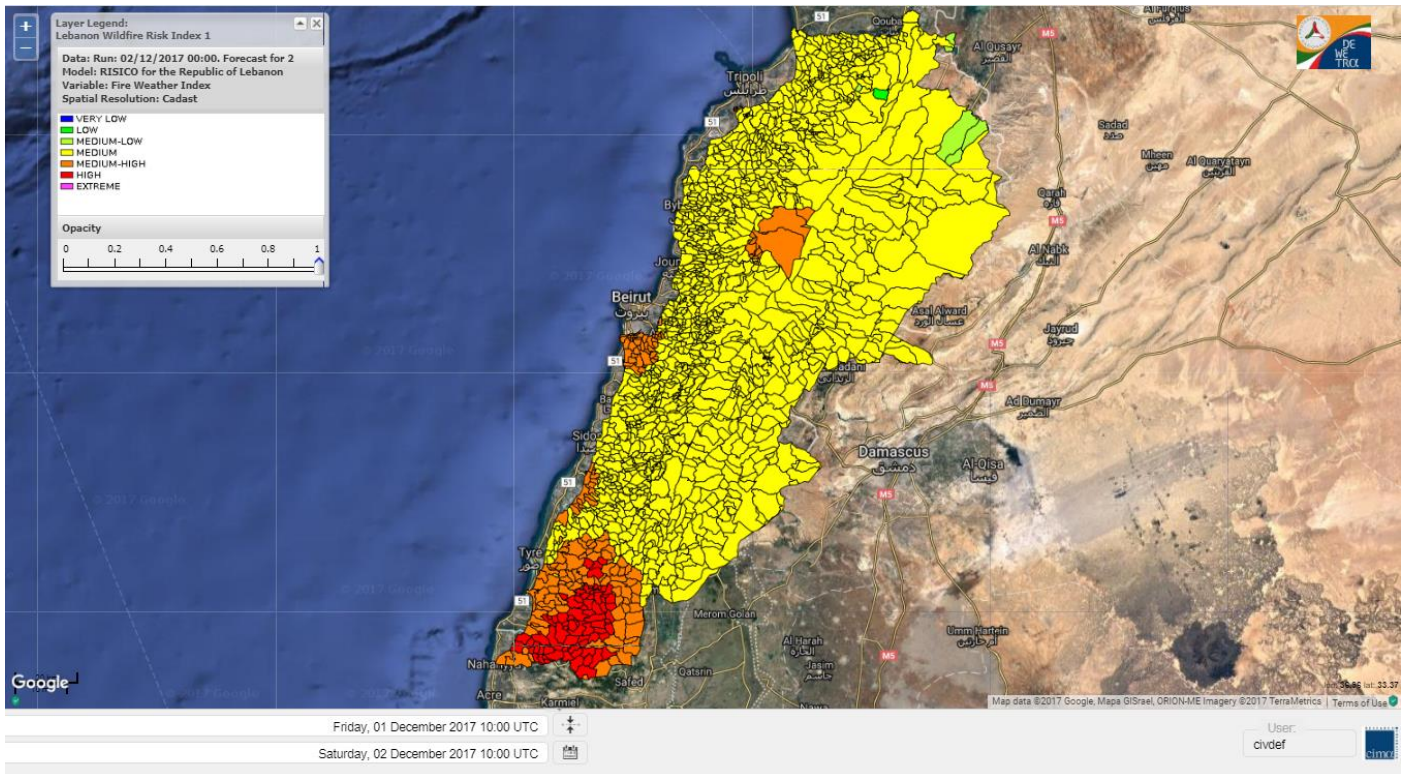

Lebanon for 2 DEC 2017