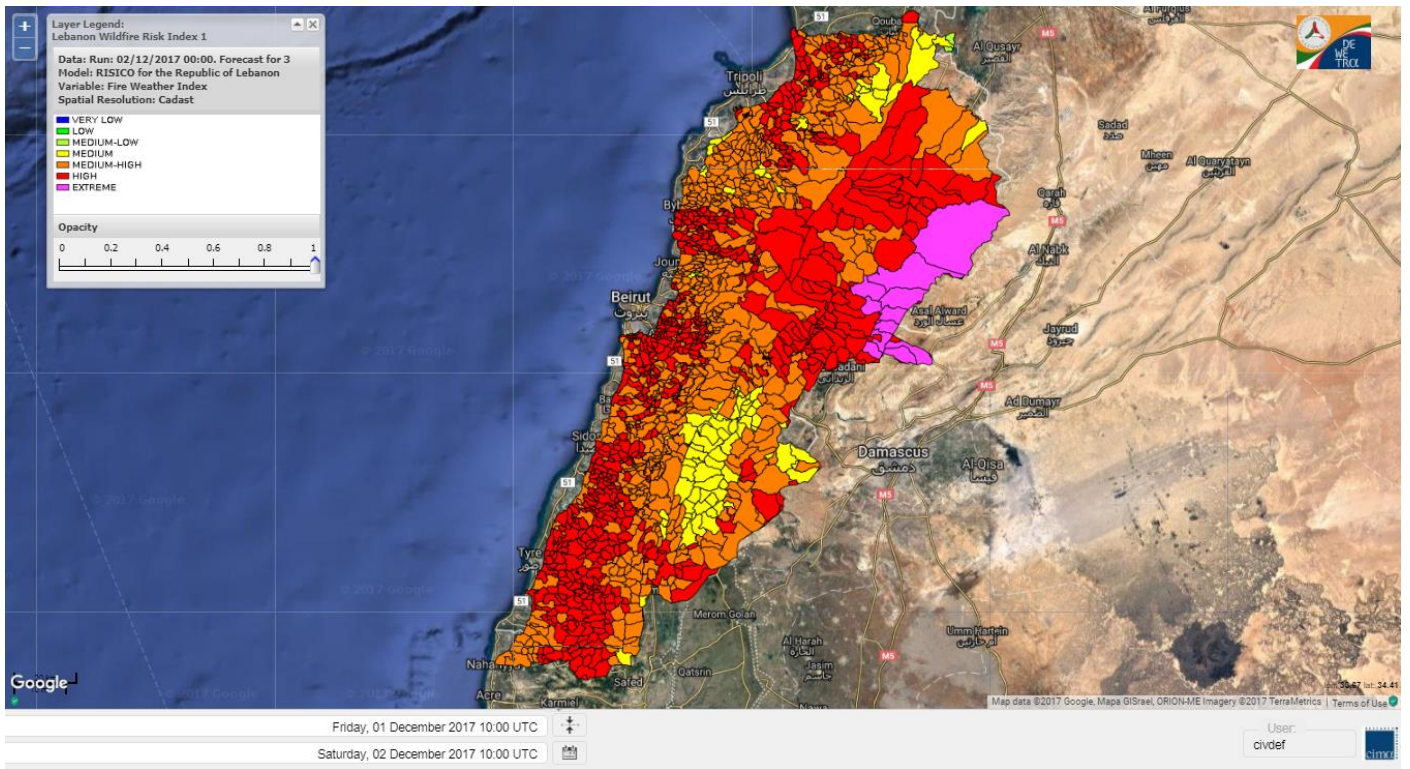

Lebanon for 3 DEC 2017