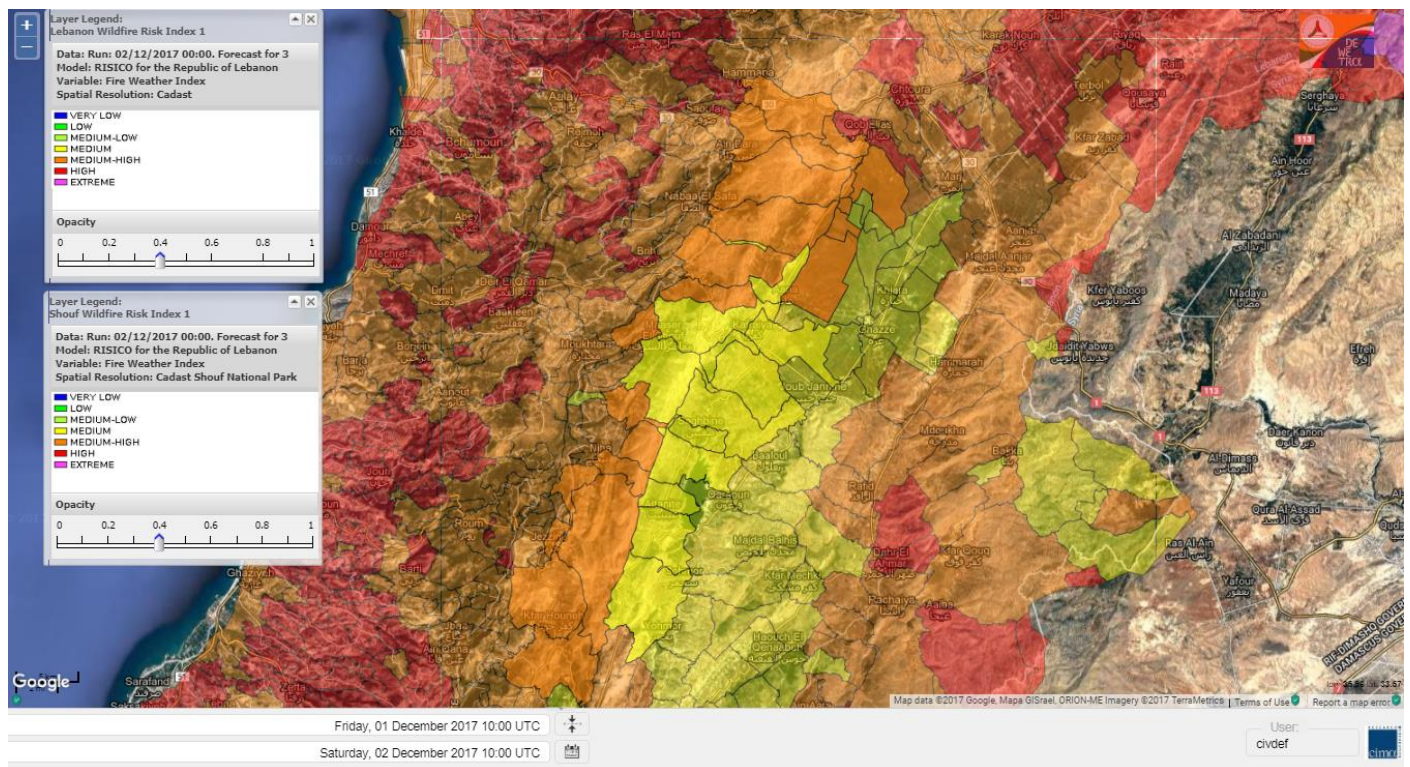

Shouf Biosphere Reserve Forecast for 3 DEC 2017