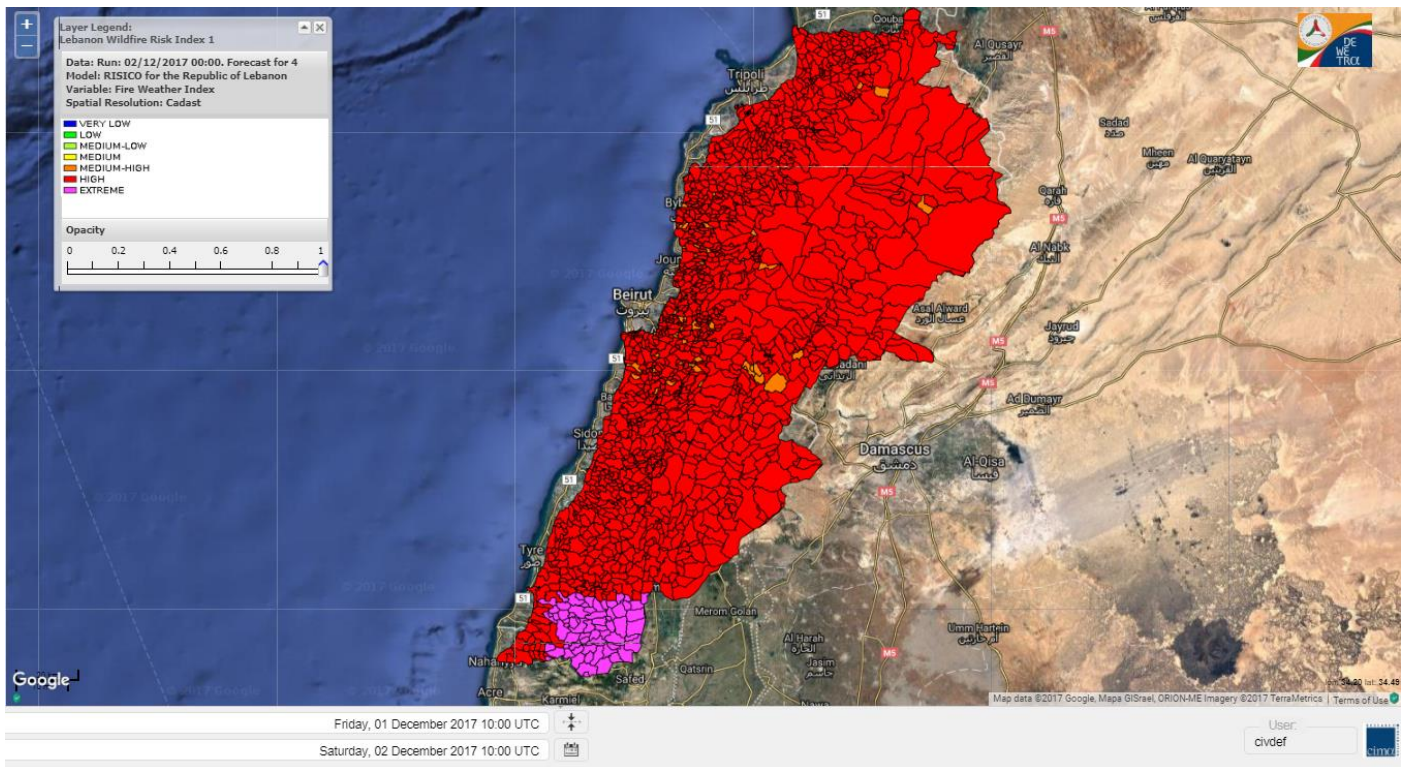

Beirut, 2 December 2017

FIRE RISK INDEX

Lebanon temperature for 2 DEC 2017

Lebanon humidity for 2 DEC 2017

Lebanon for 2 DEC 2017

Lebanon for 3 DEC 2017

Lebanon for 4 DEC 2017

Shouf Biosphere Reserve Forecast for 2 DEC 2017