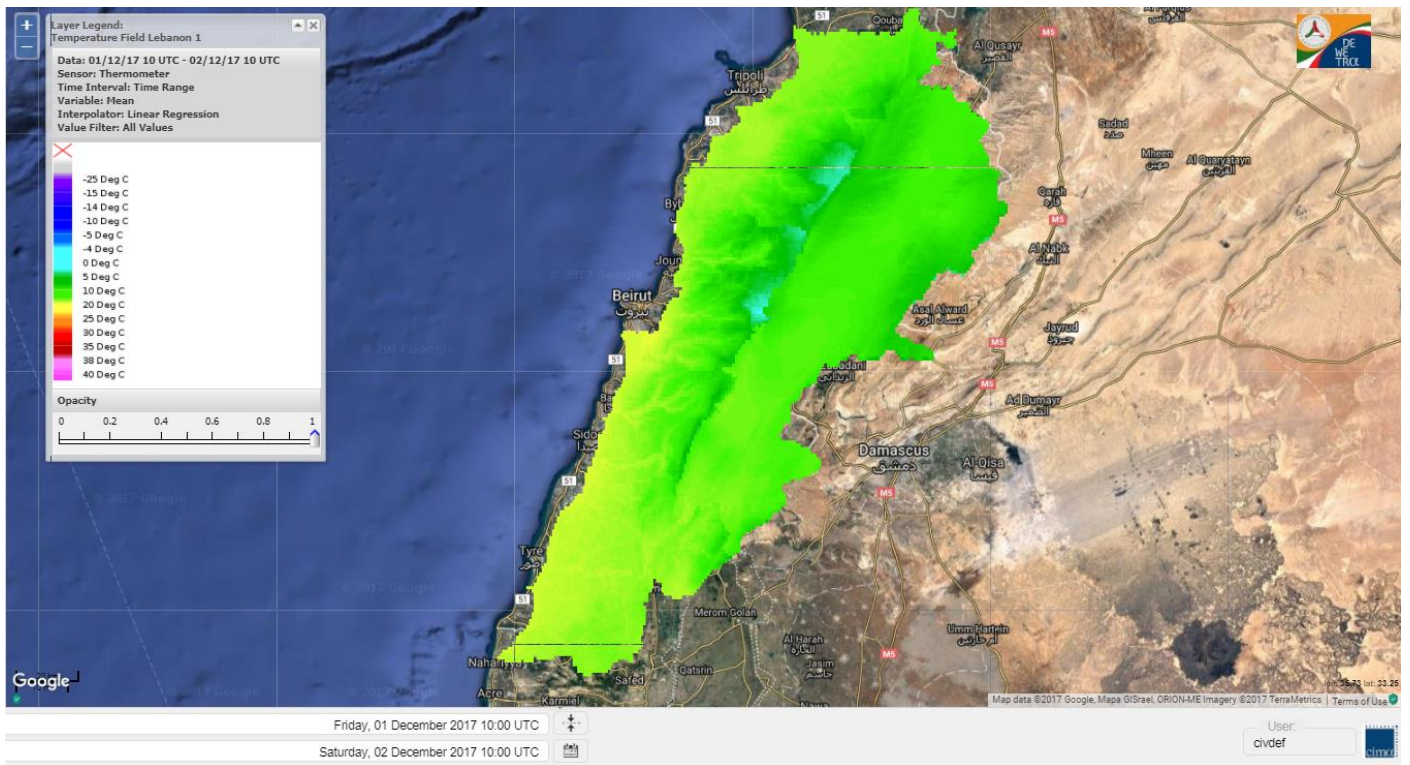

Lebanon temperature for 2 DEC 2017