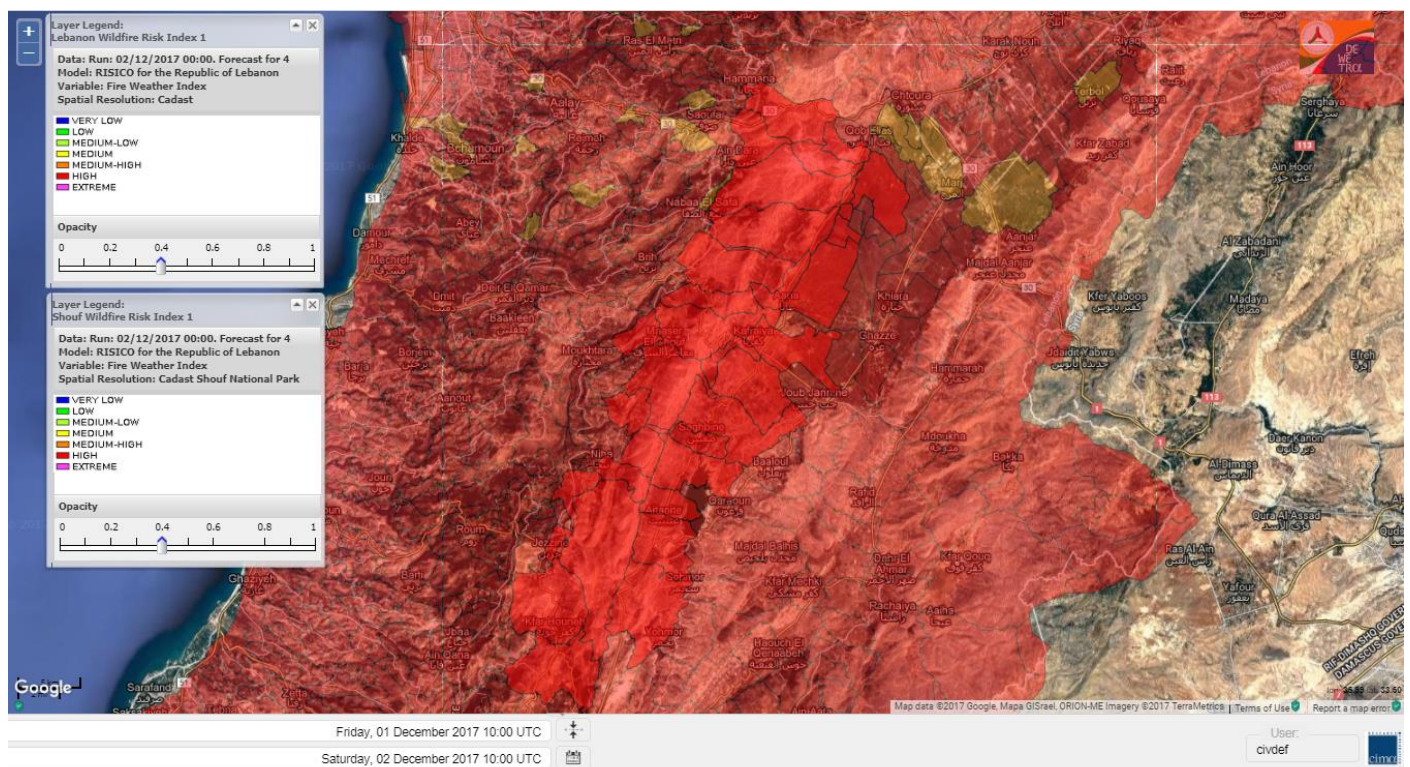

Shouf Biosphere Reserve Forecast for 4 DEC 2017