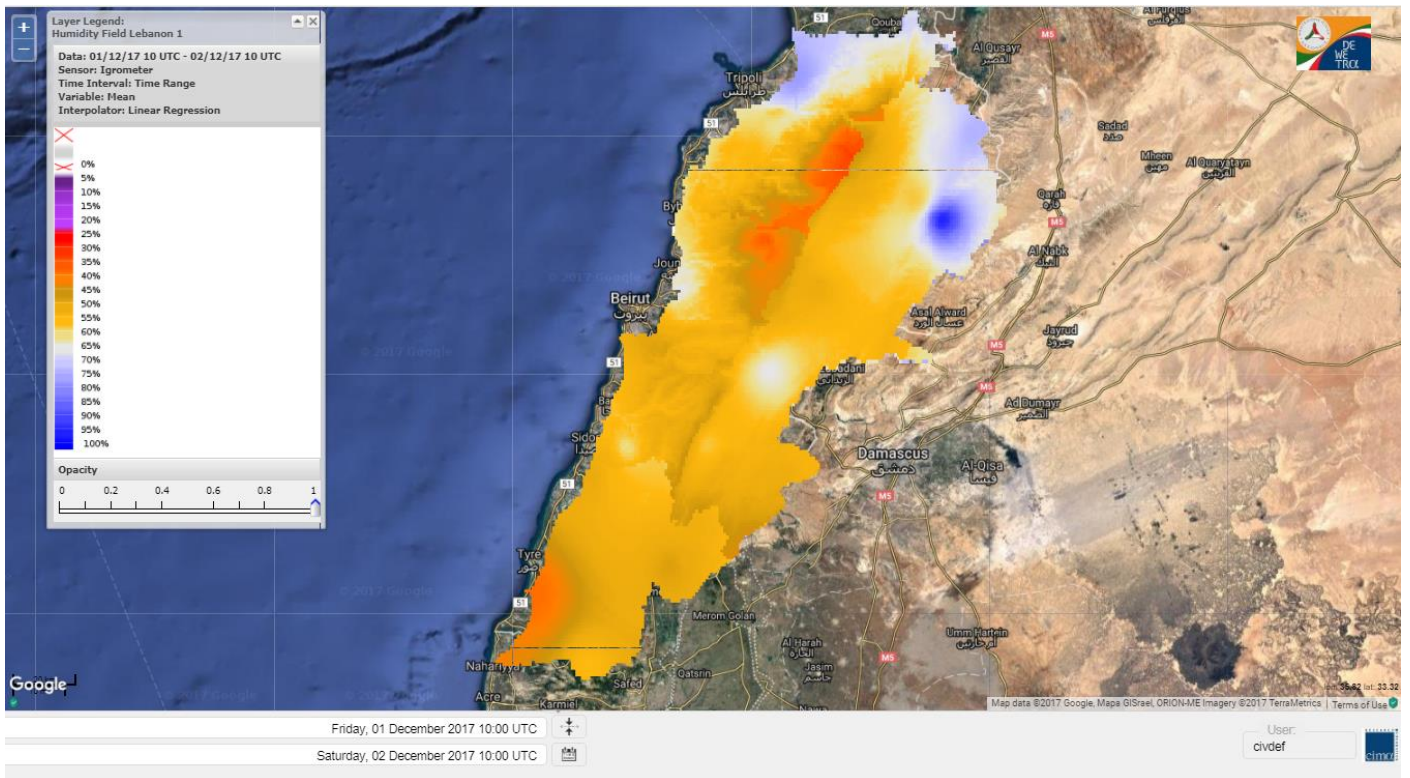

Beirut, 2 December 2017

FIRE RISK INDEX

Lebanon temperature for 2 DEC 2017

Lebanon humidity for 2 DEC 2017

Lebanon for 2 DEC 2017

Lebanon for 3 DEC 2017

Lebanon for 4 DEC 2017

Shouf Biosphere Reserve Forecast for 2 DEC 2017