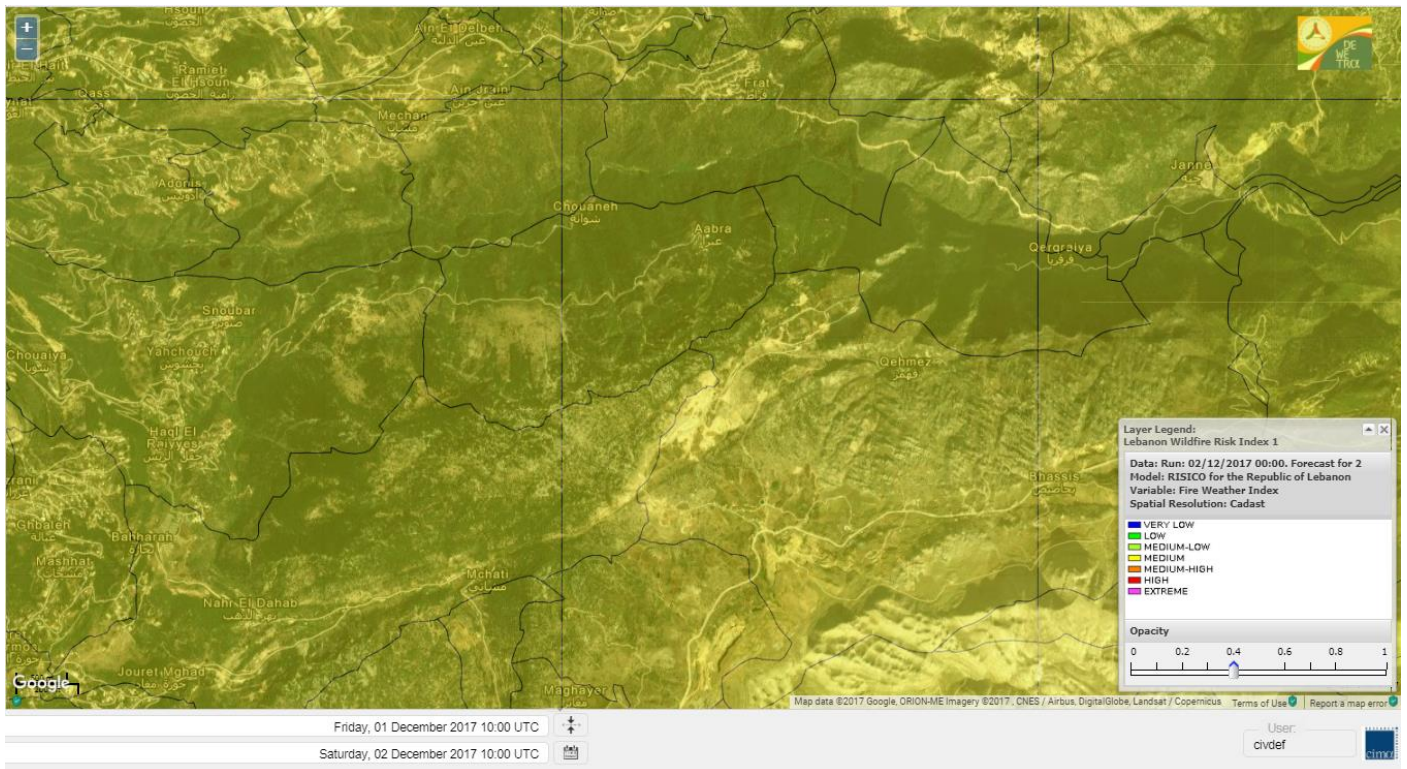

Jabal Moussa Reserve Forecast for 2 DEC 2017