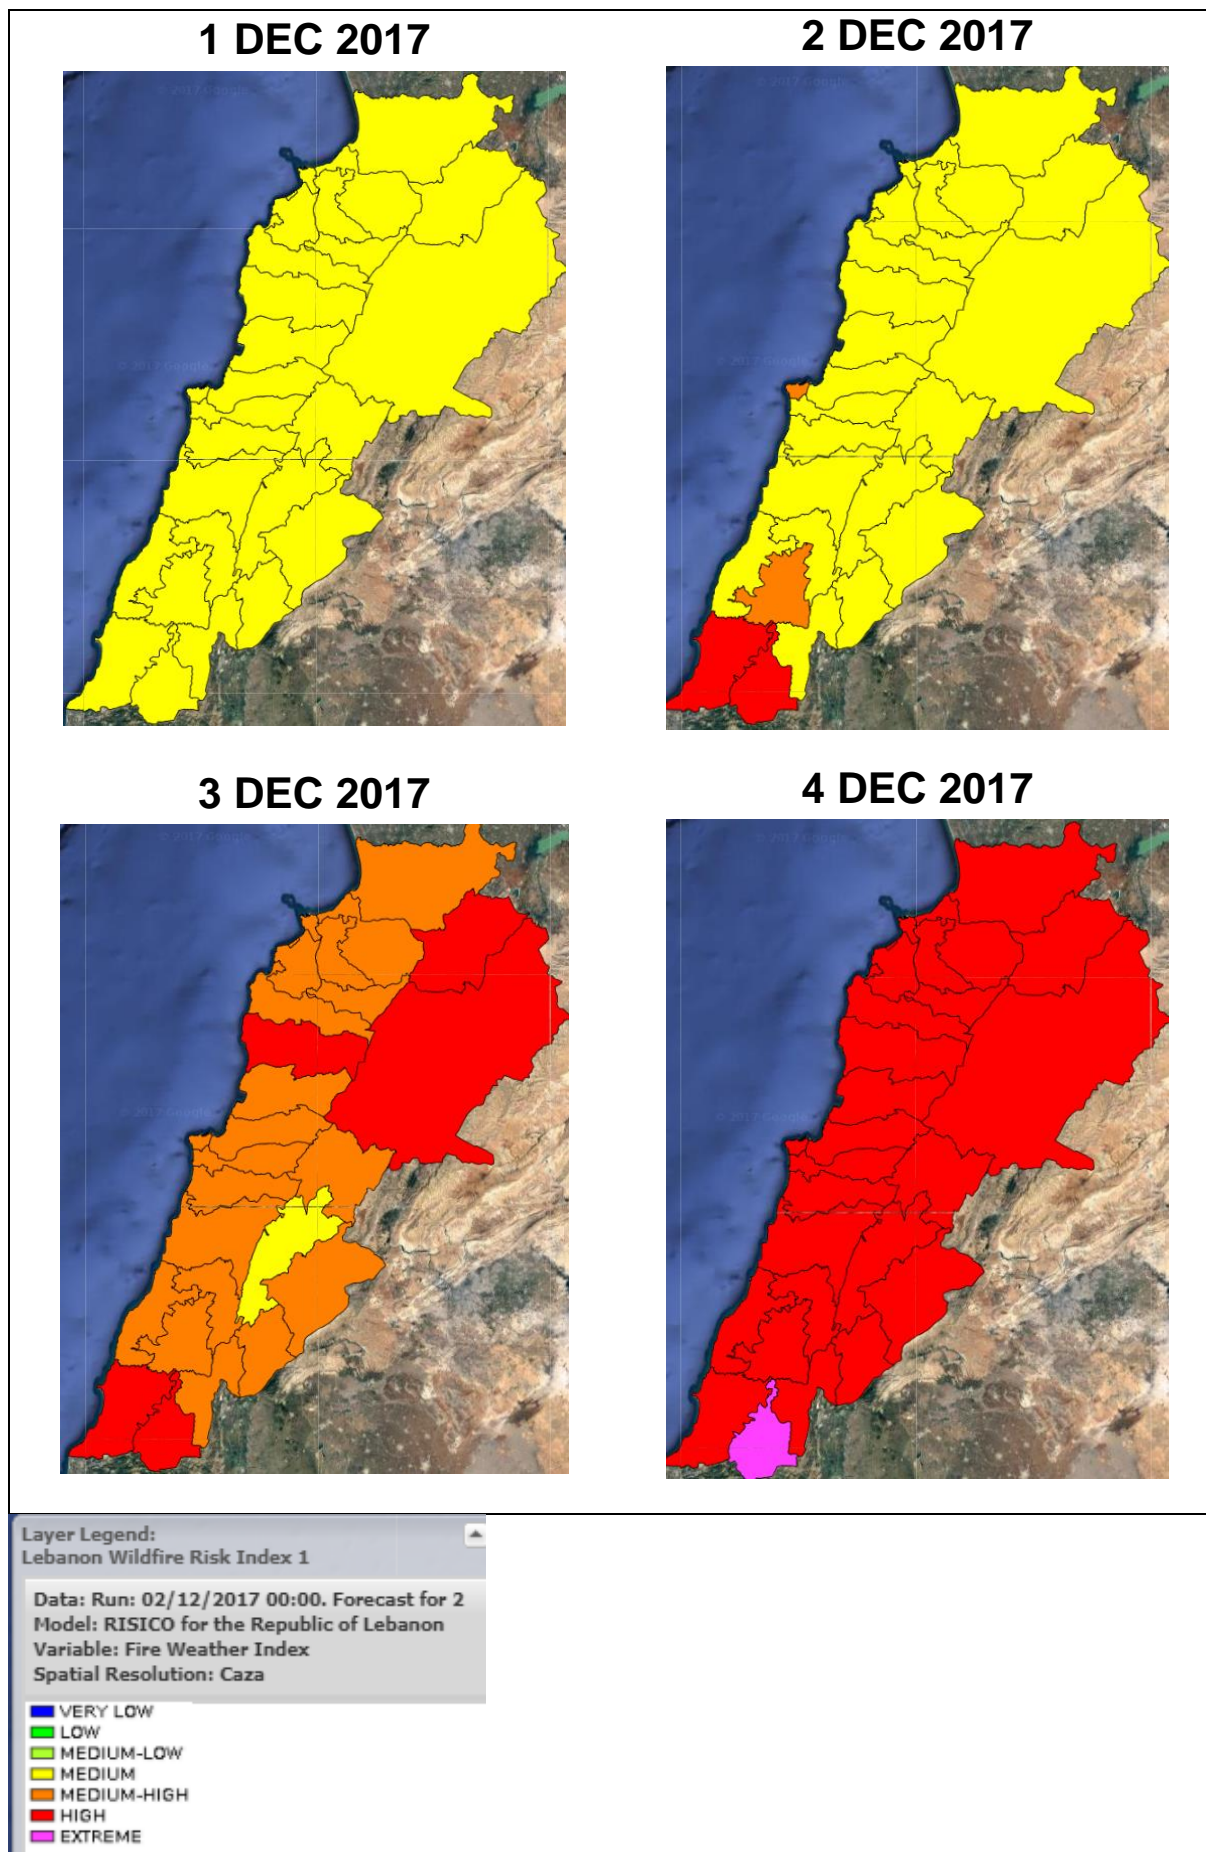

FIRE RISK INDEX