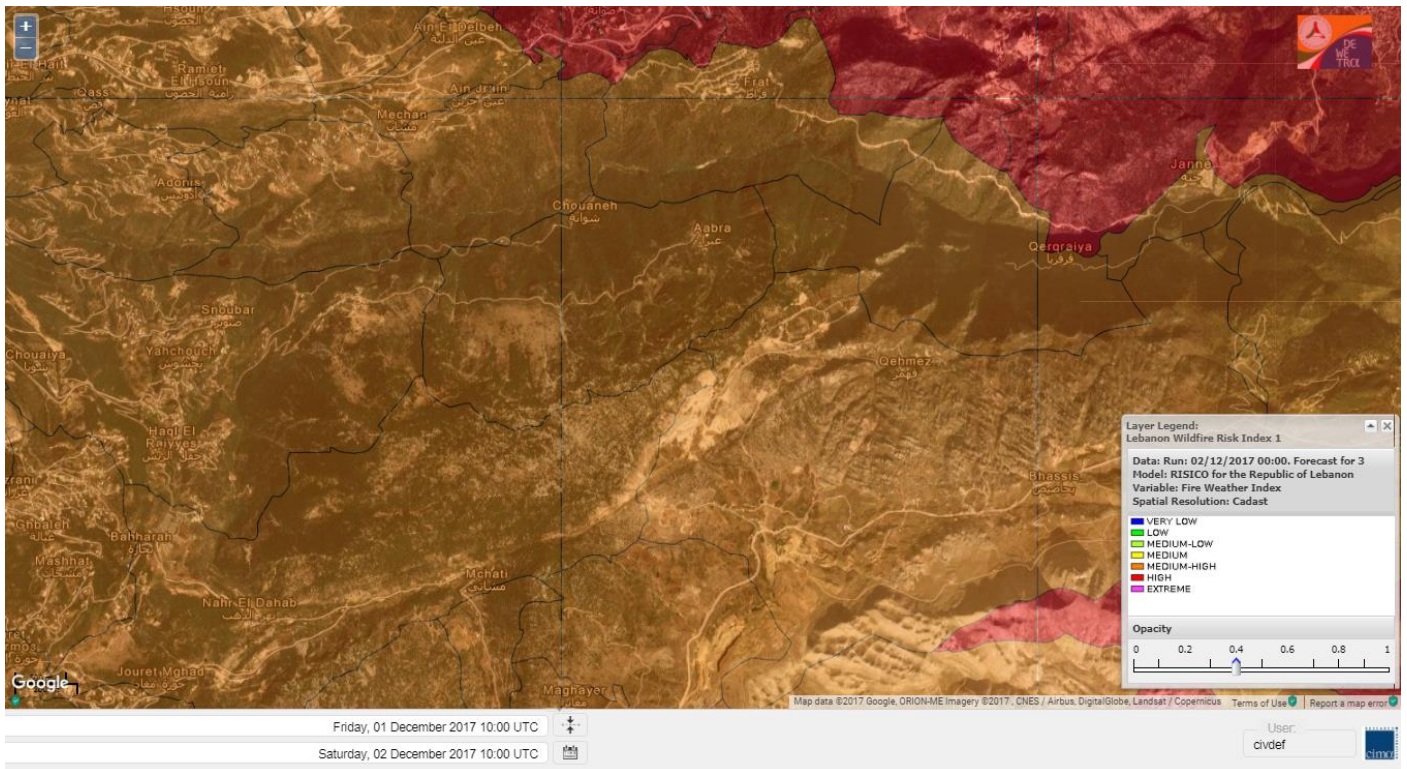

Jabal Moussa Reserve Forecast for 3 DEC 2017