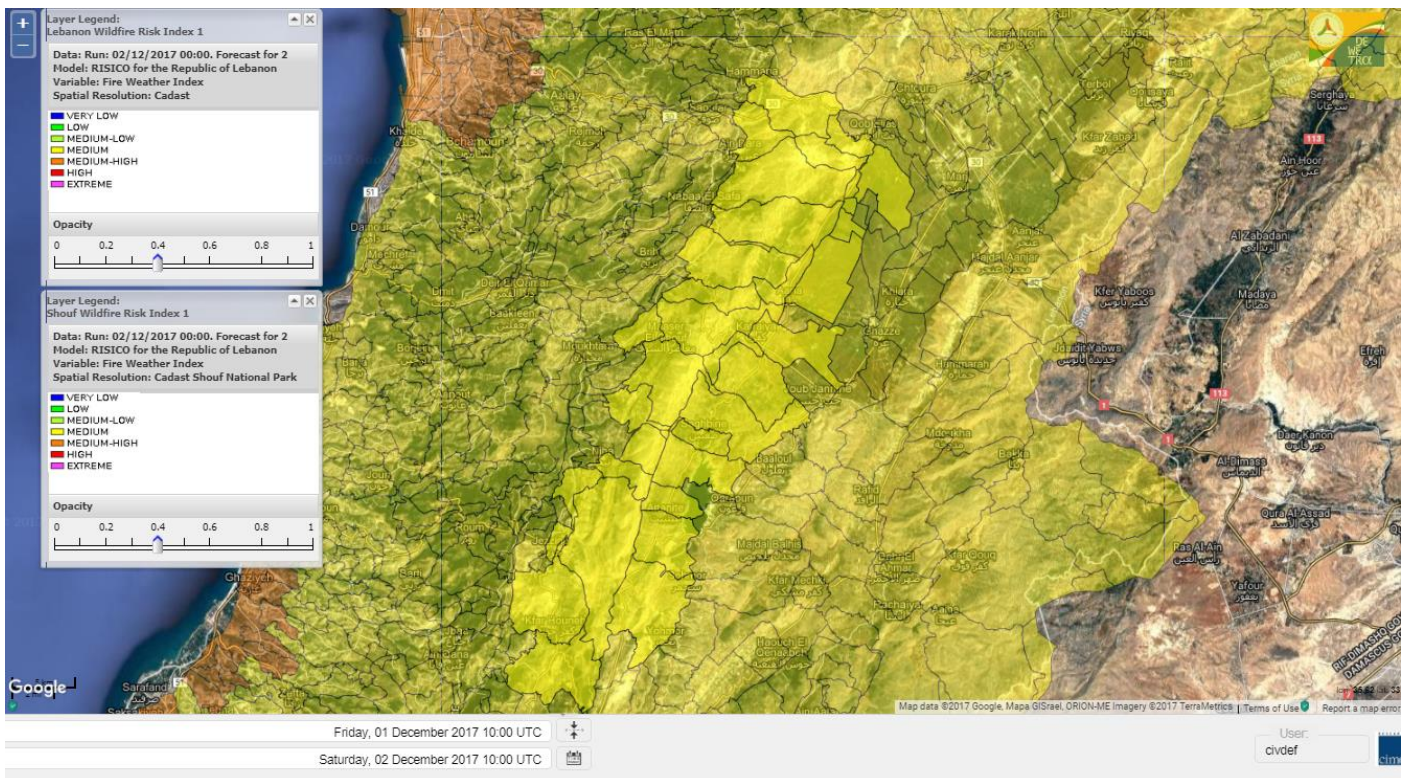

Beirut, 2 December 2017

FIRE RISK INDEX

Lebanon temperature for 2 DEC 2017

Lebanon humidity for 2 DEC 2017

Lebanon for 2 DEC 2017

Lebanon for 3 DEC 2017

Lebanon for 4 DEC 2017

Shouf Biosphere Reserve Forecast for 2 DEC 2017