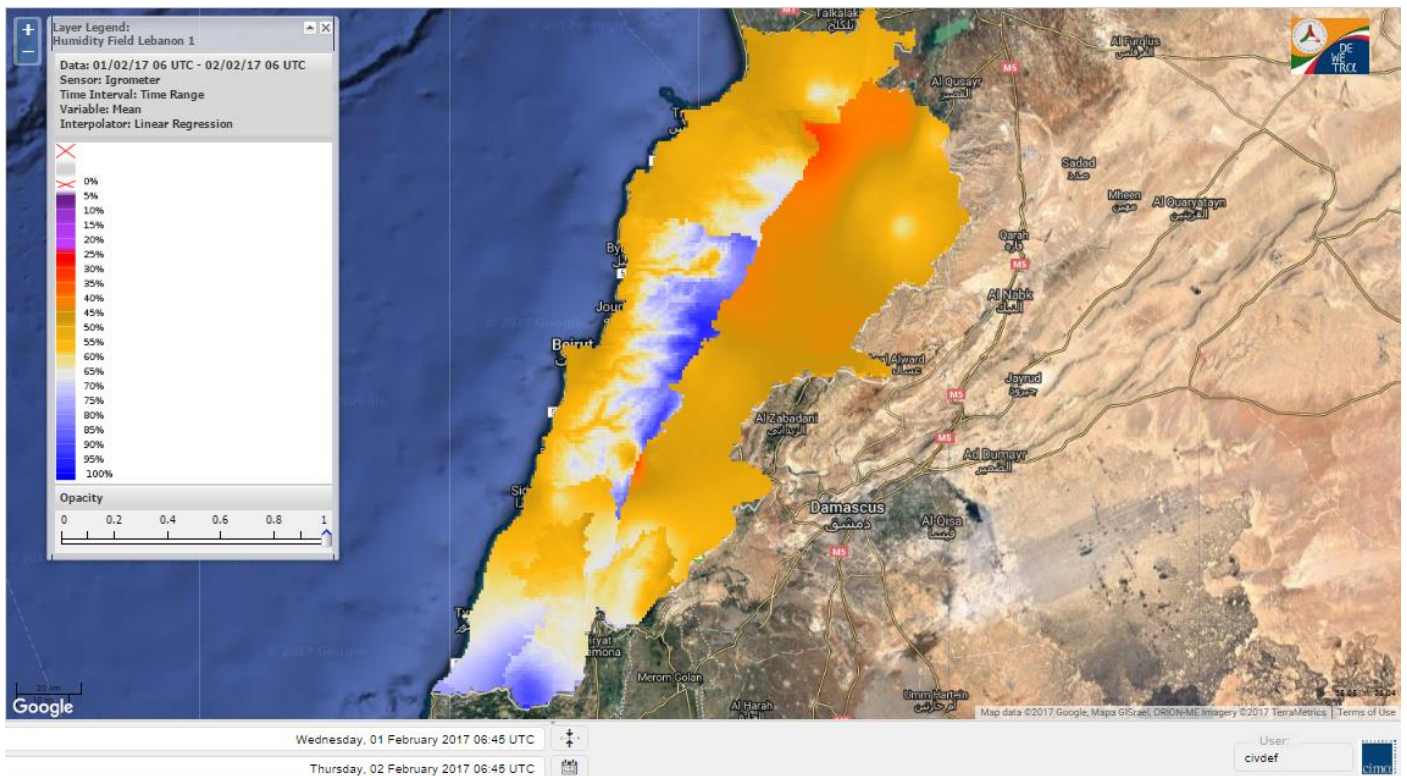

Lebanon humidity for 2 February 2017