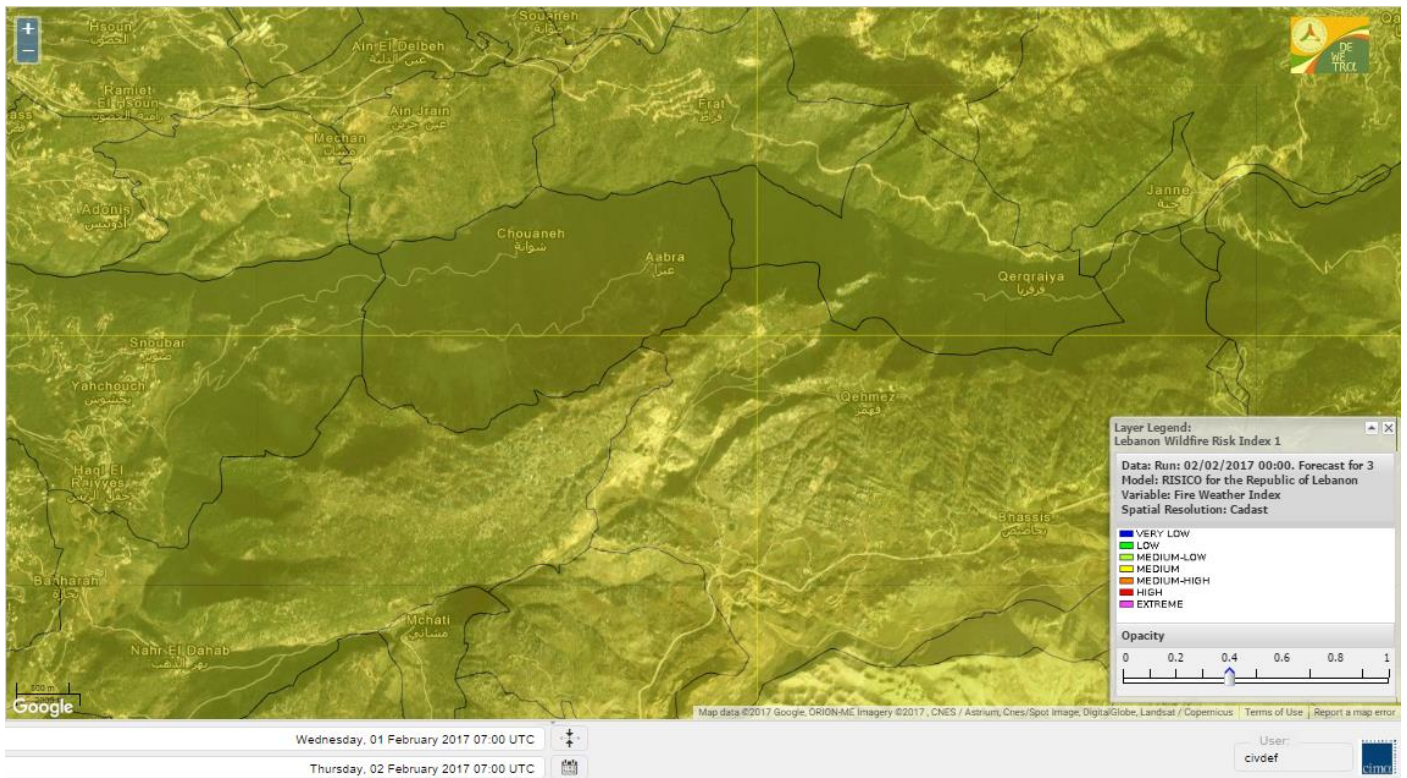

Jabal Moussa Reserve Forecast for 3 February 2017