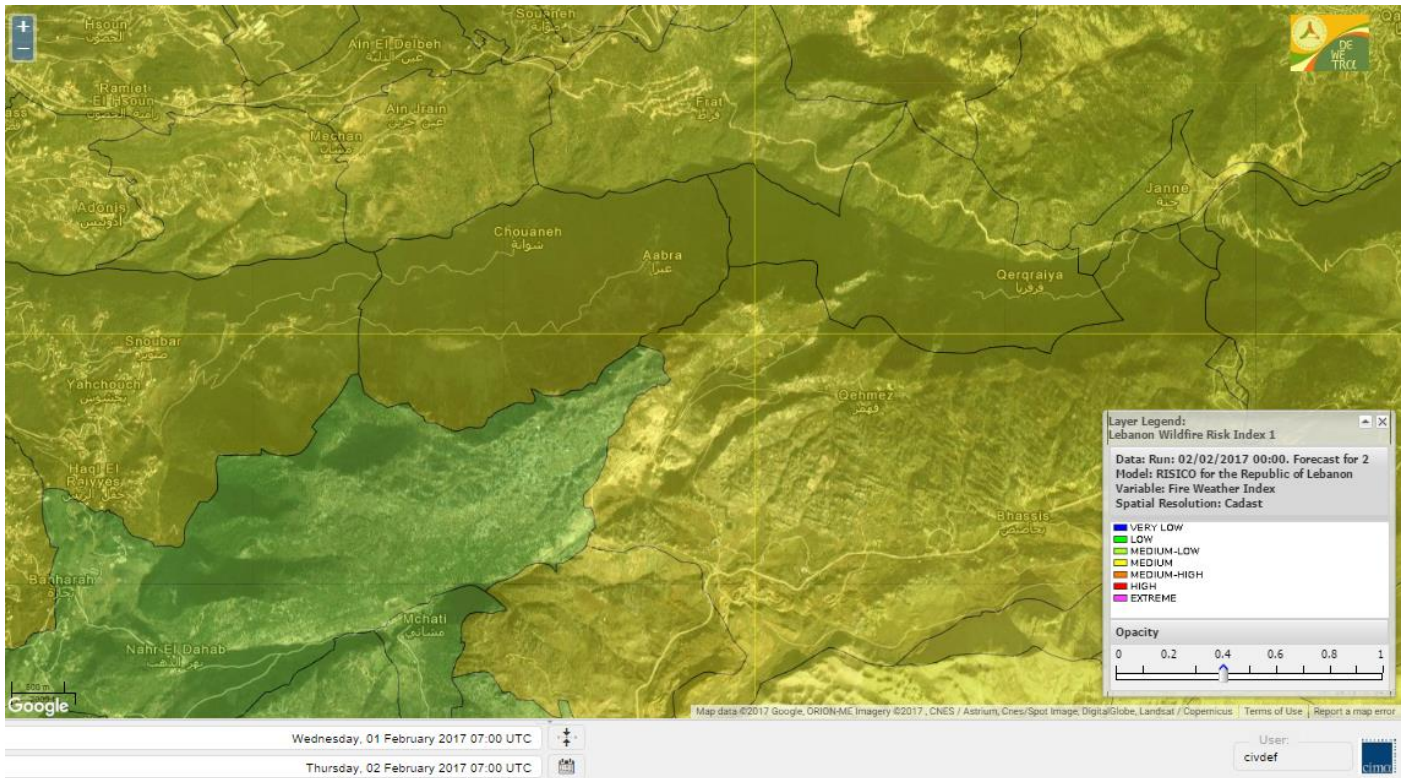

Jabal Moussa Reserve Forecast for 2 February 2017