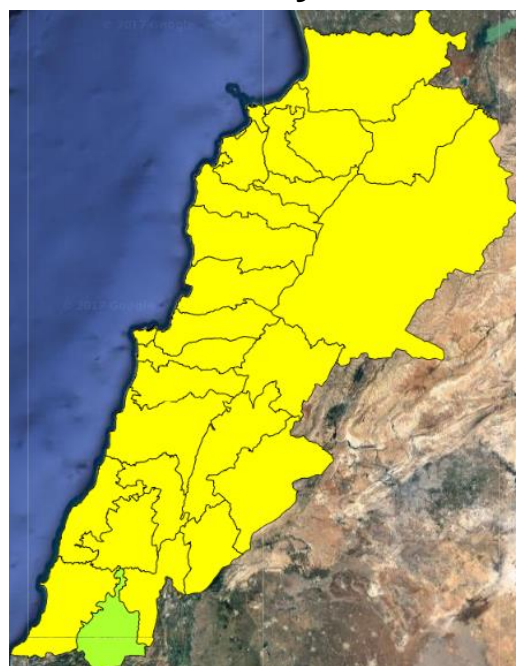

3 February 2017