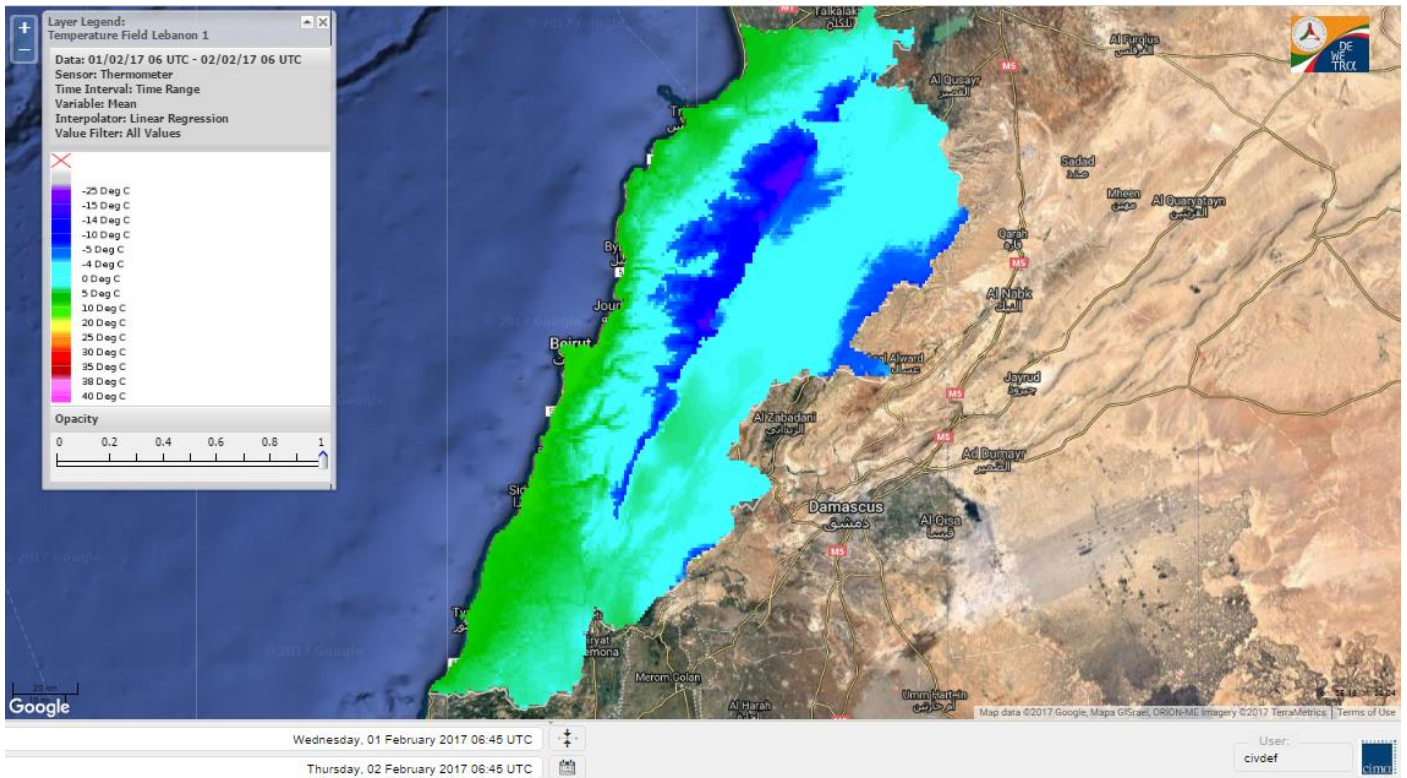

Lebanon temperature for 2 February 2017