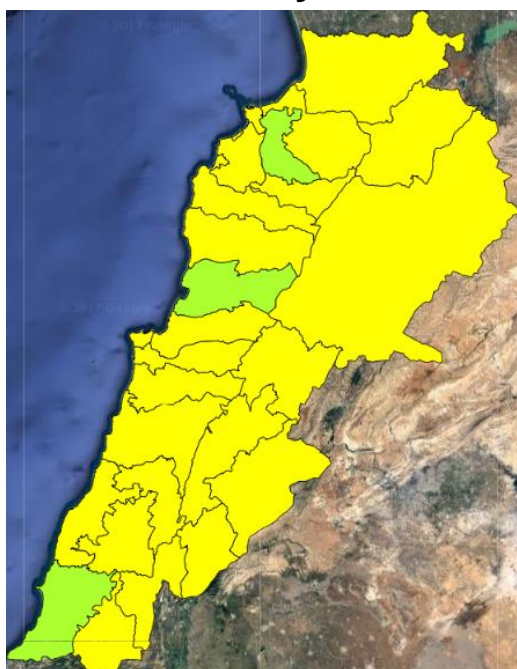

FIRE RISK INDEX

1 February 2017