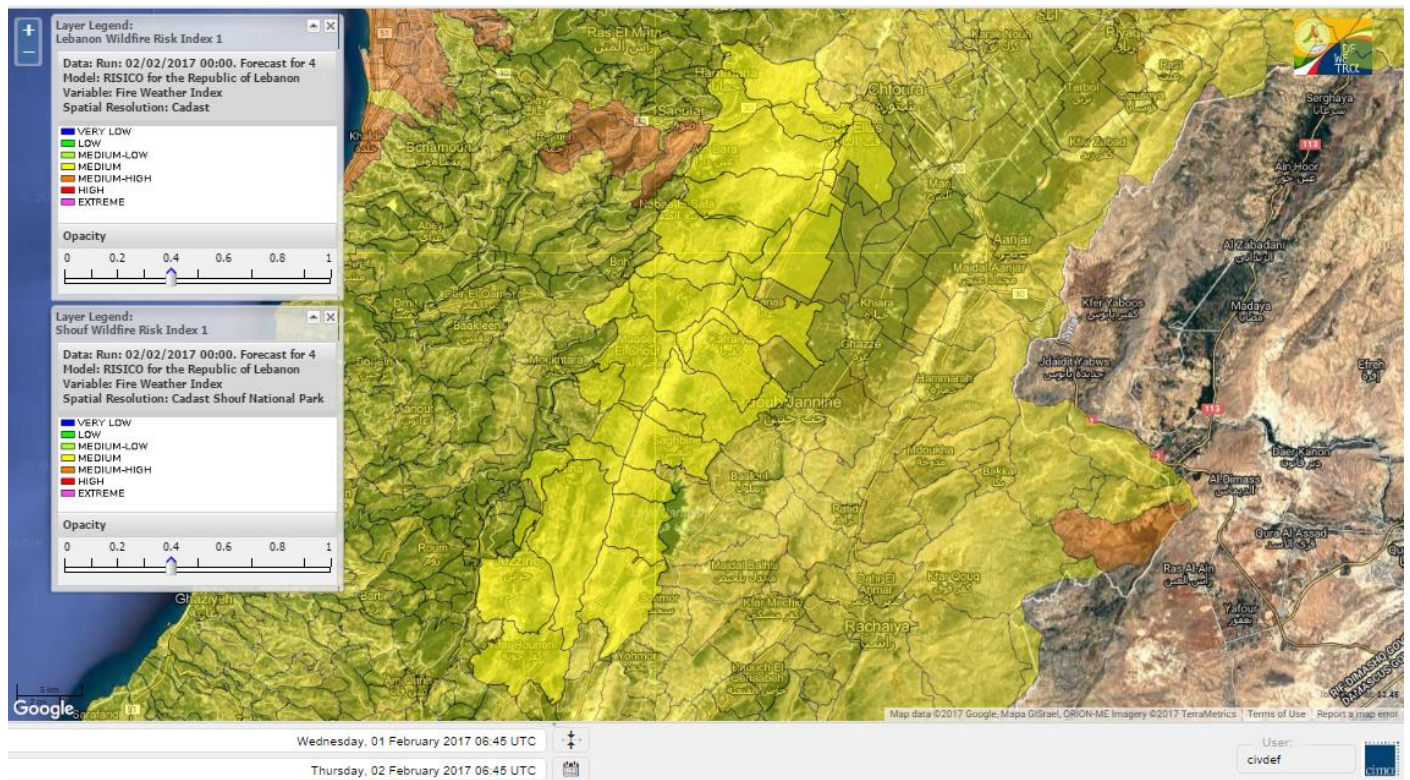

Shouf Biosphere Reserve Forecast for 4 February 2017