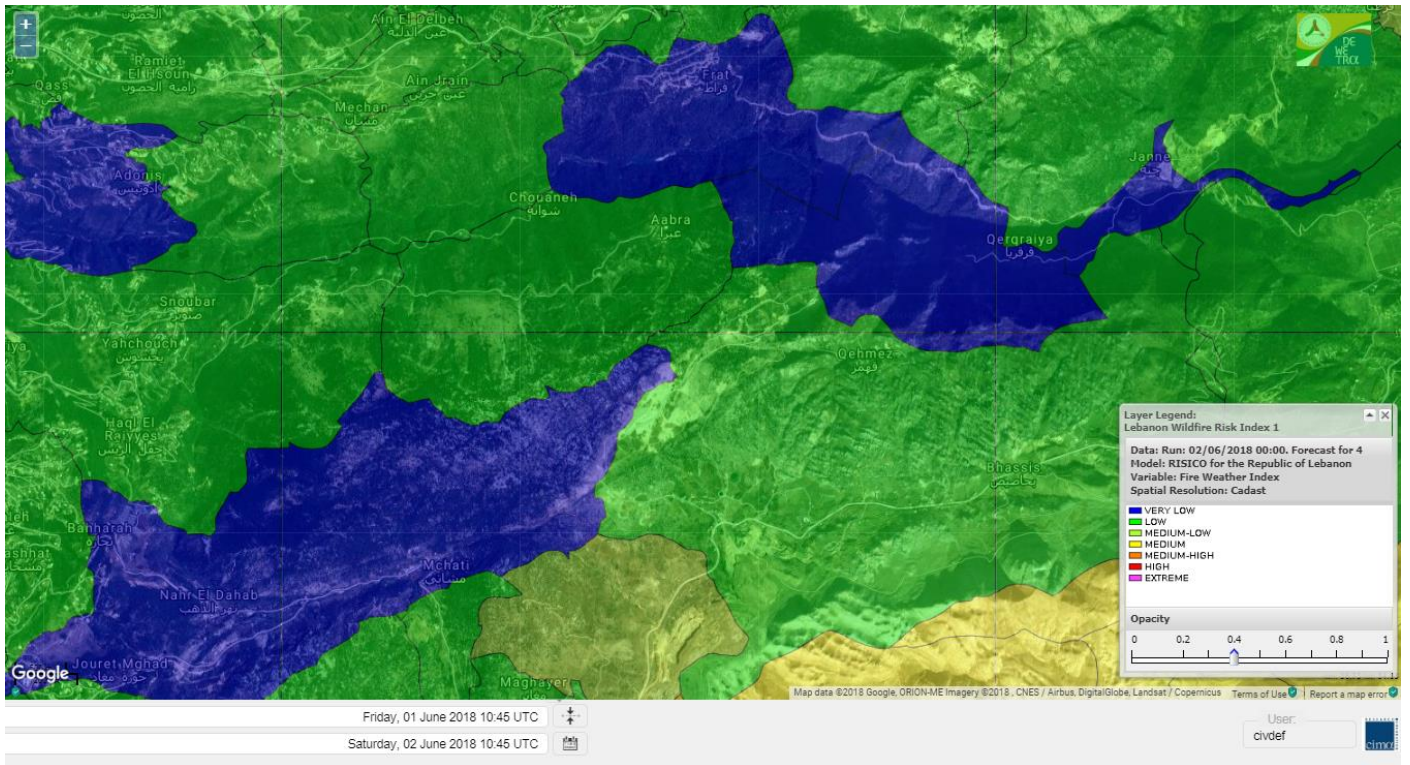

Jabal Moussa Reserve Forecast for 4 June 2018