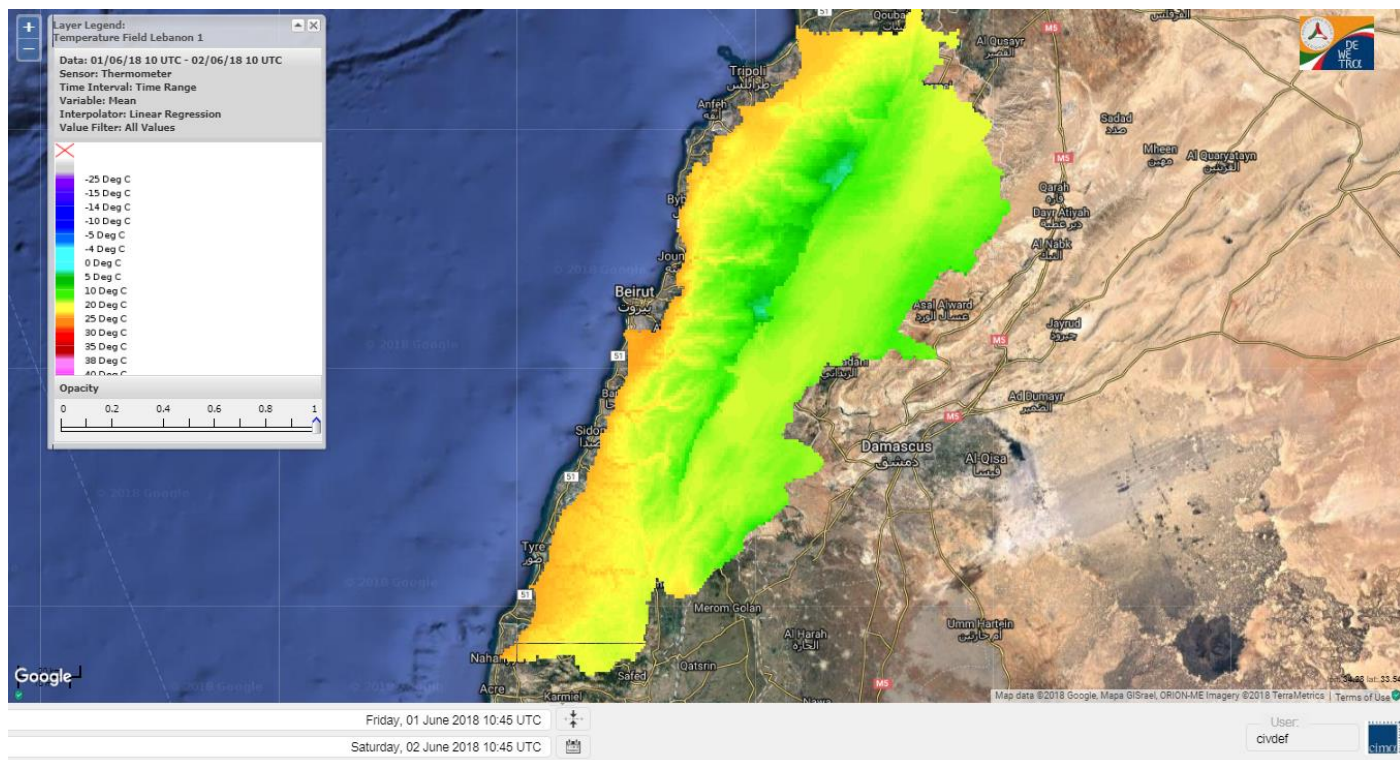

Lebanon temperature for 2 June 2018