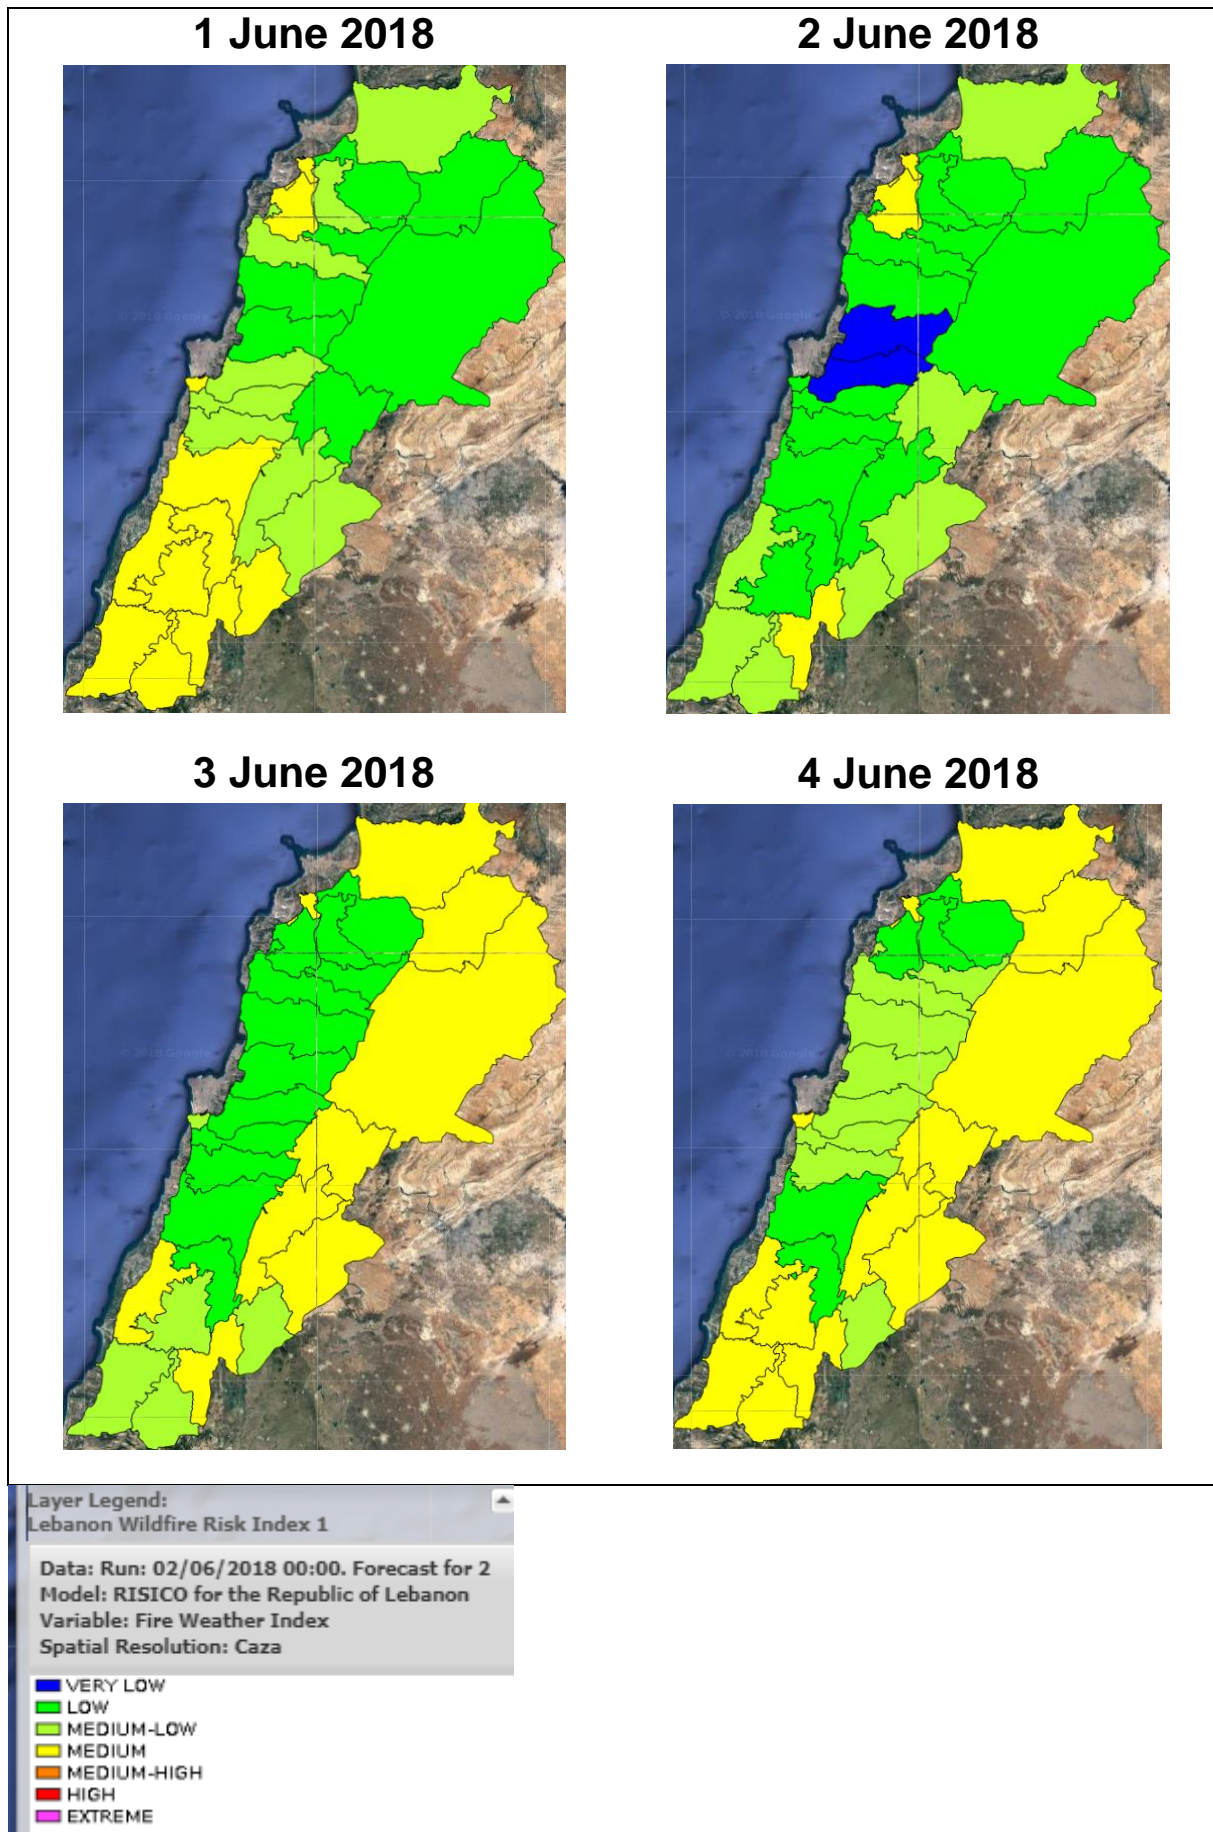

FIRE RISK INDEX