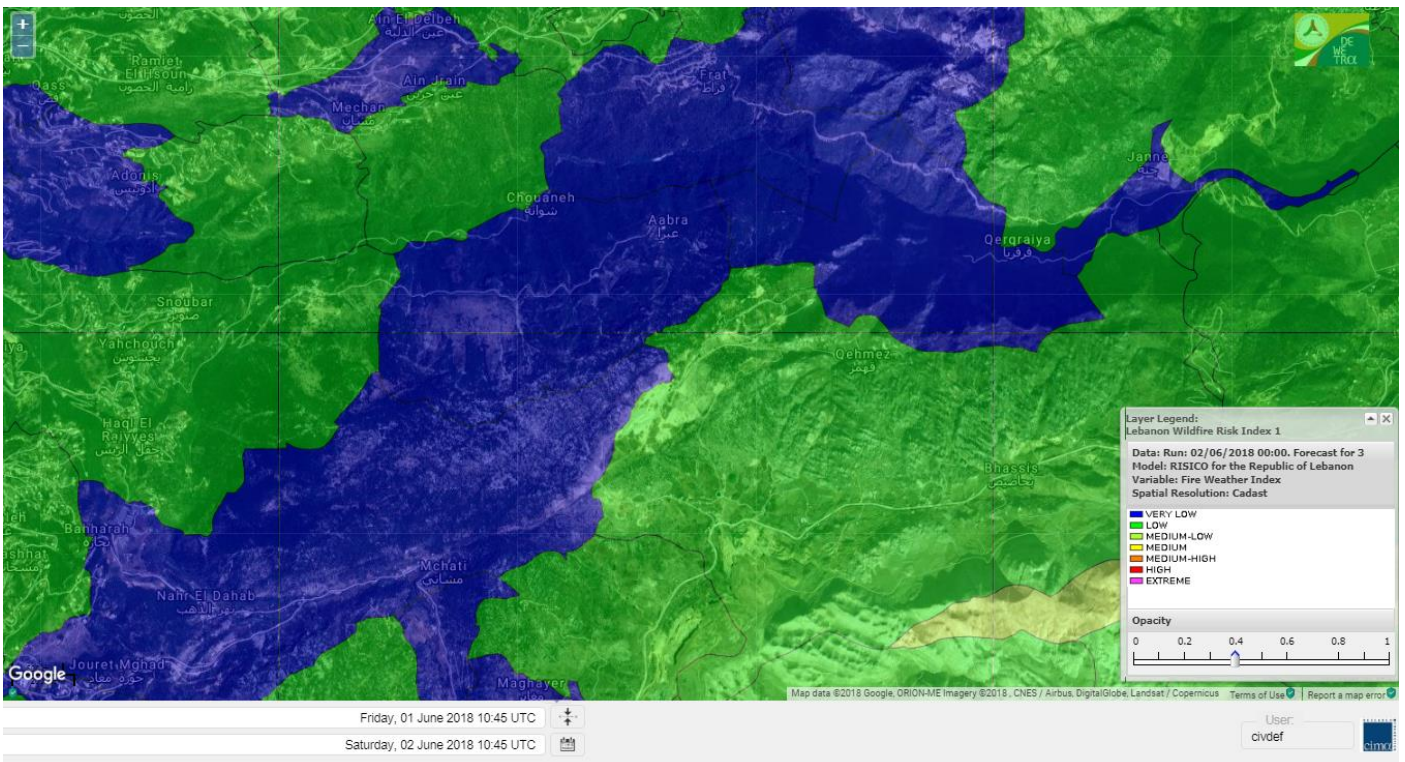

Jabal Moussa Reserve Forecast for 3 June 2018