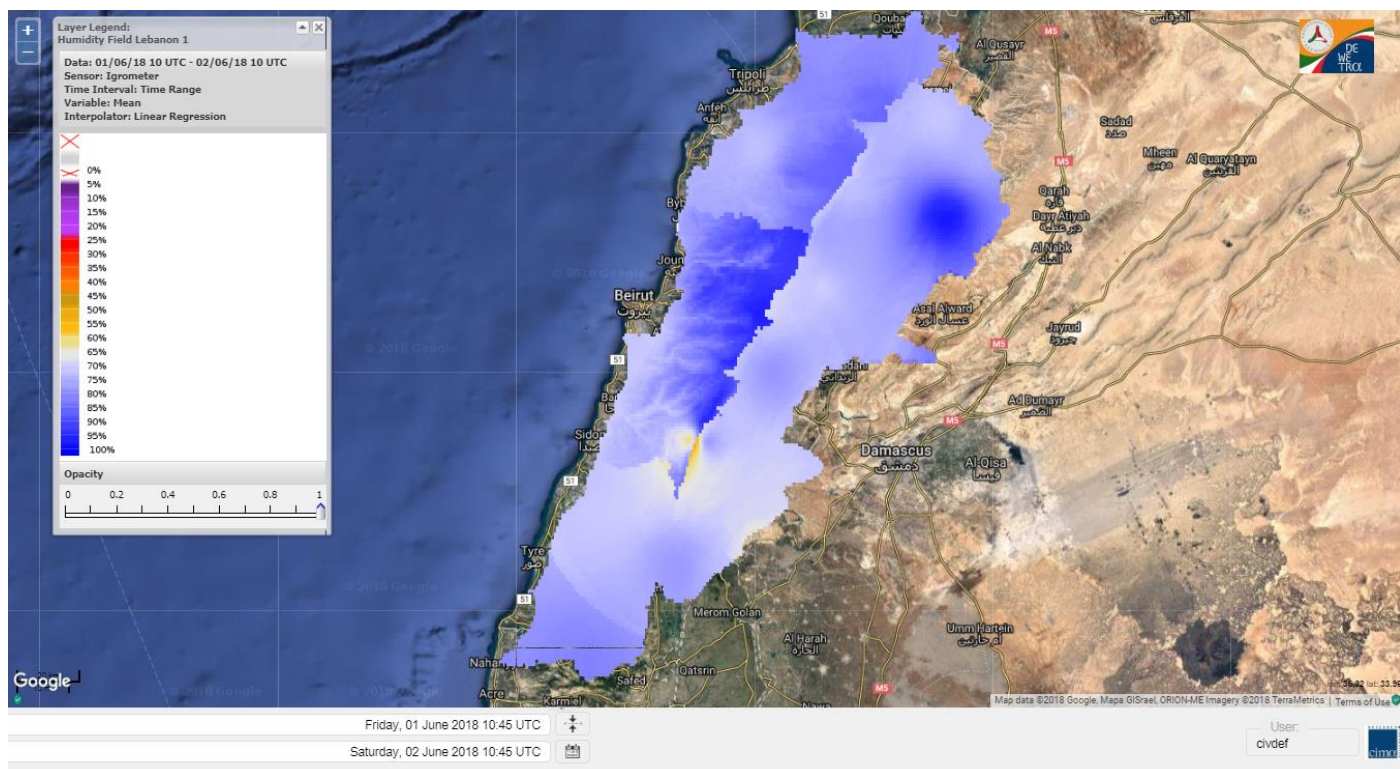

Lebanon humidity for 2 June 2018