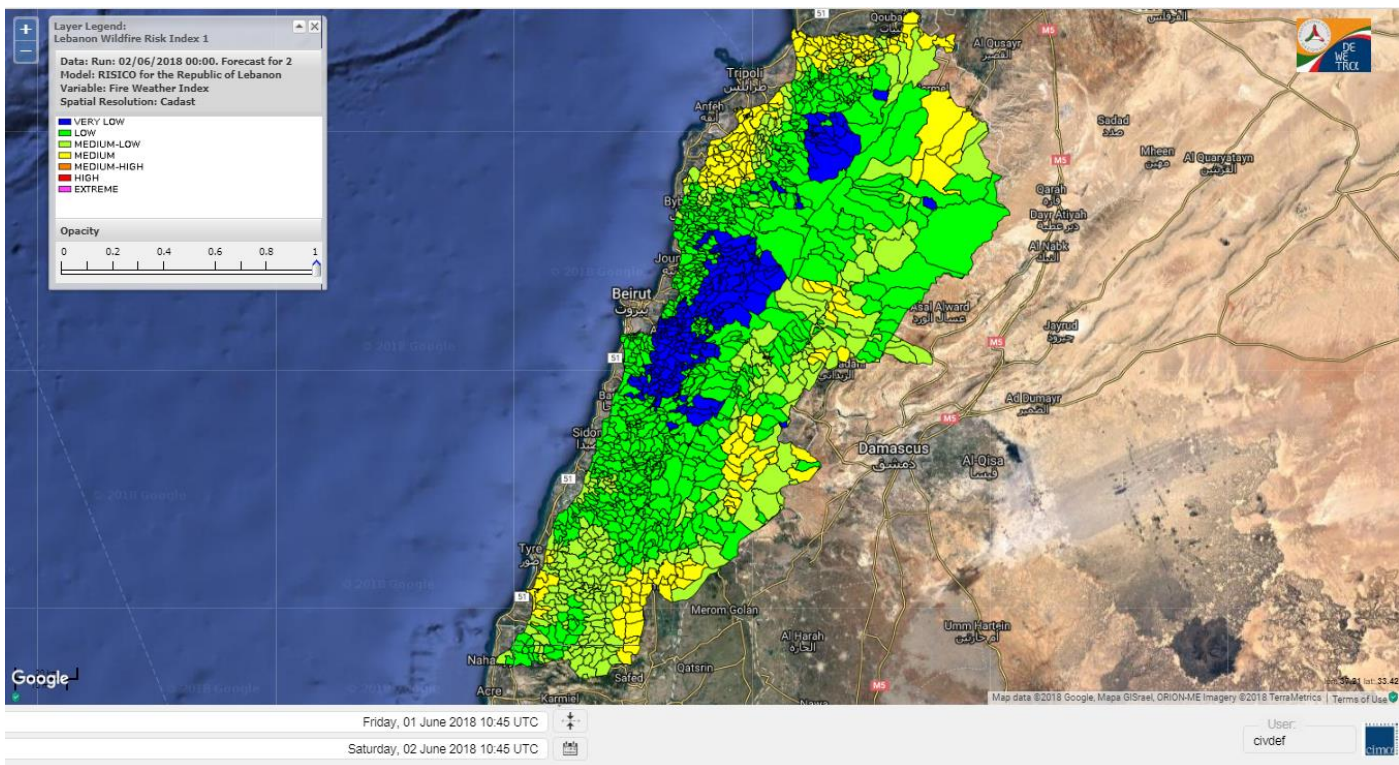

Lebanon for 2 June 2018