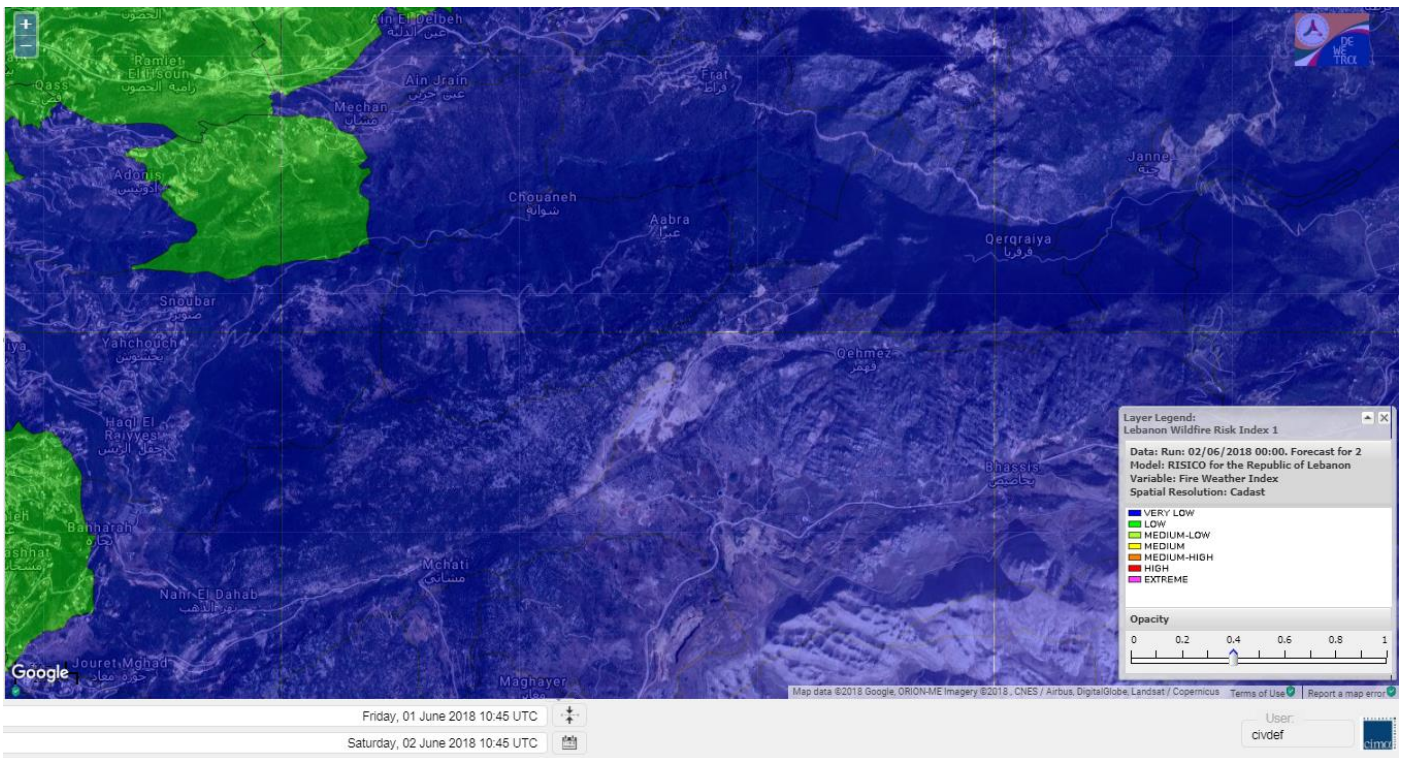

Jabal Moussa Reserve Forecast for 2 June 2018