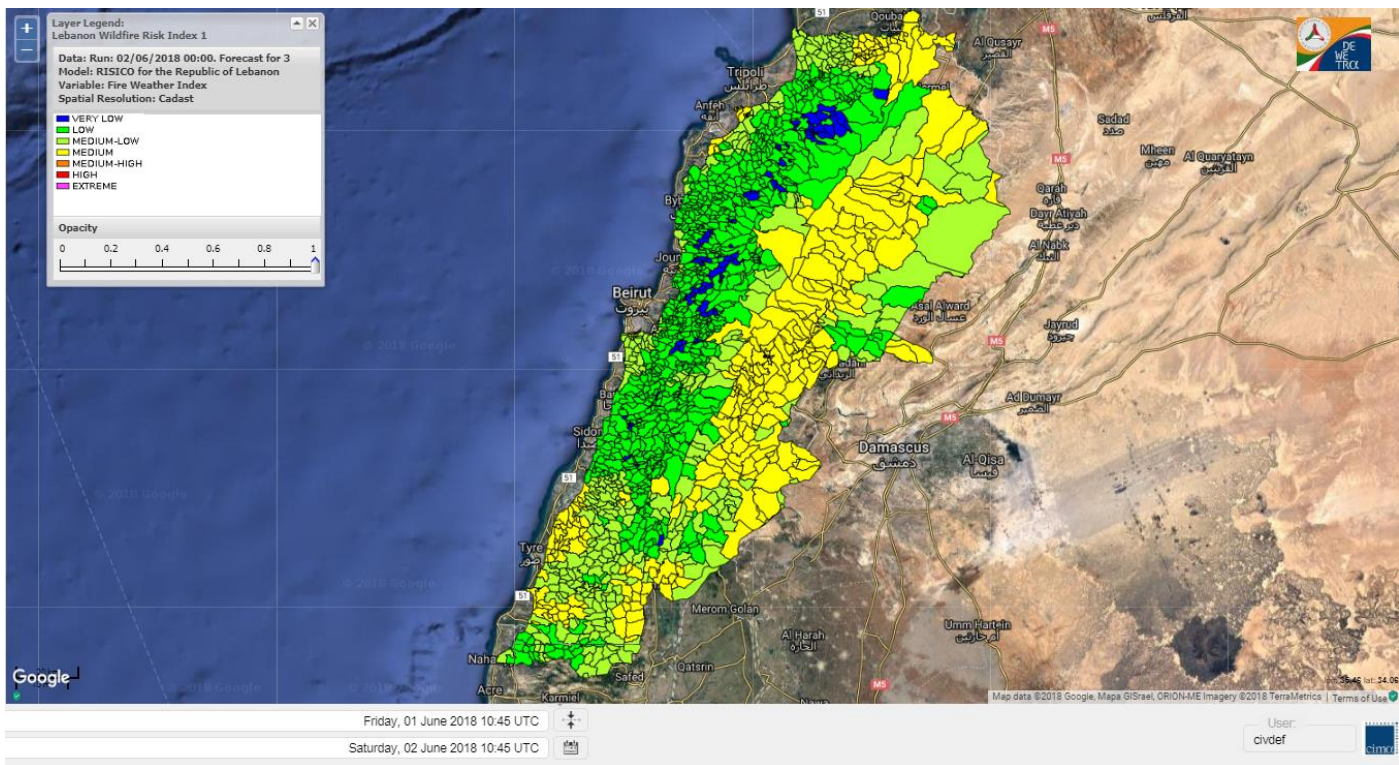

Lebanon for 3 June 2018