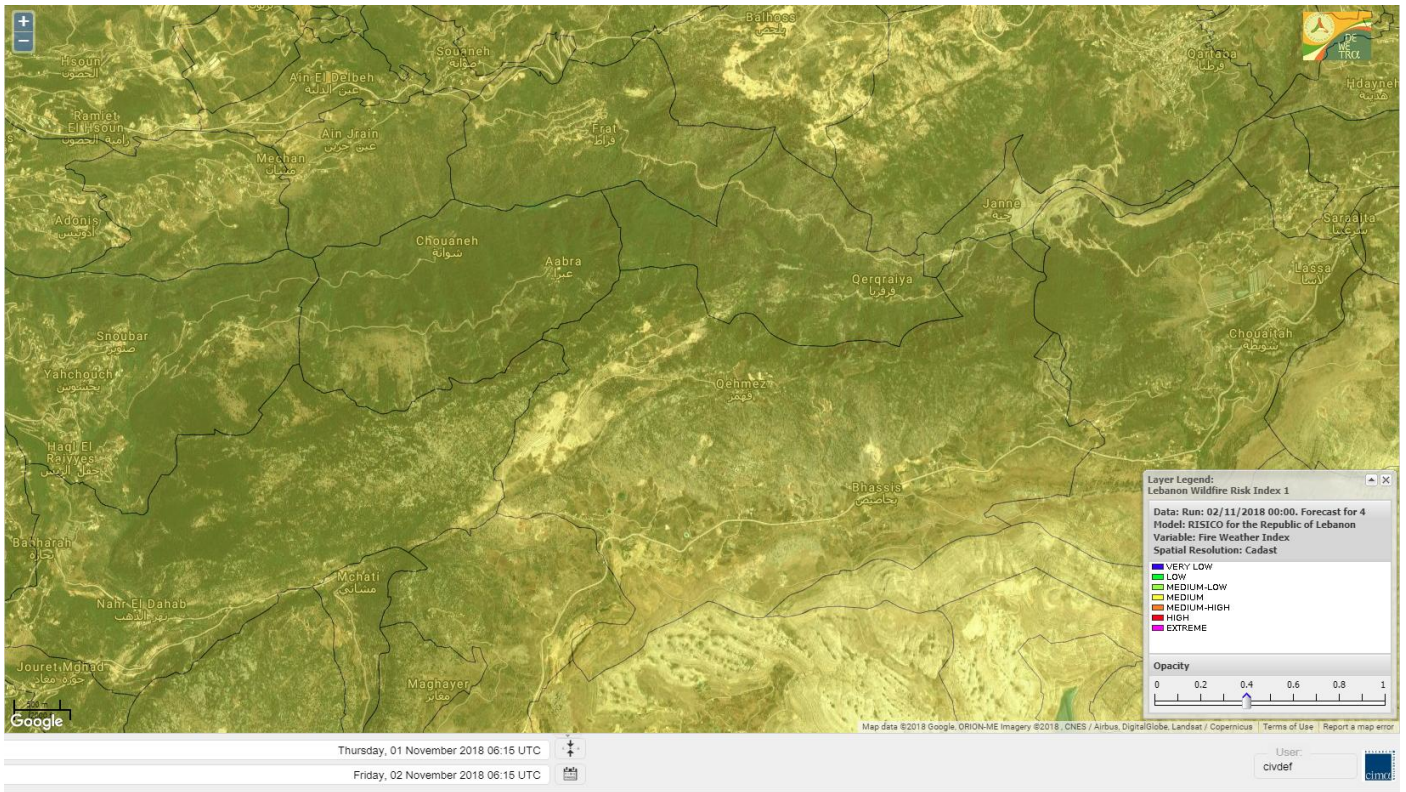

Jabal Moussa Reserve Forecast for 4 NOV 2018