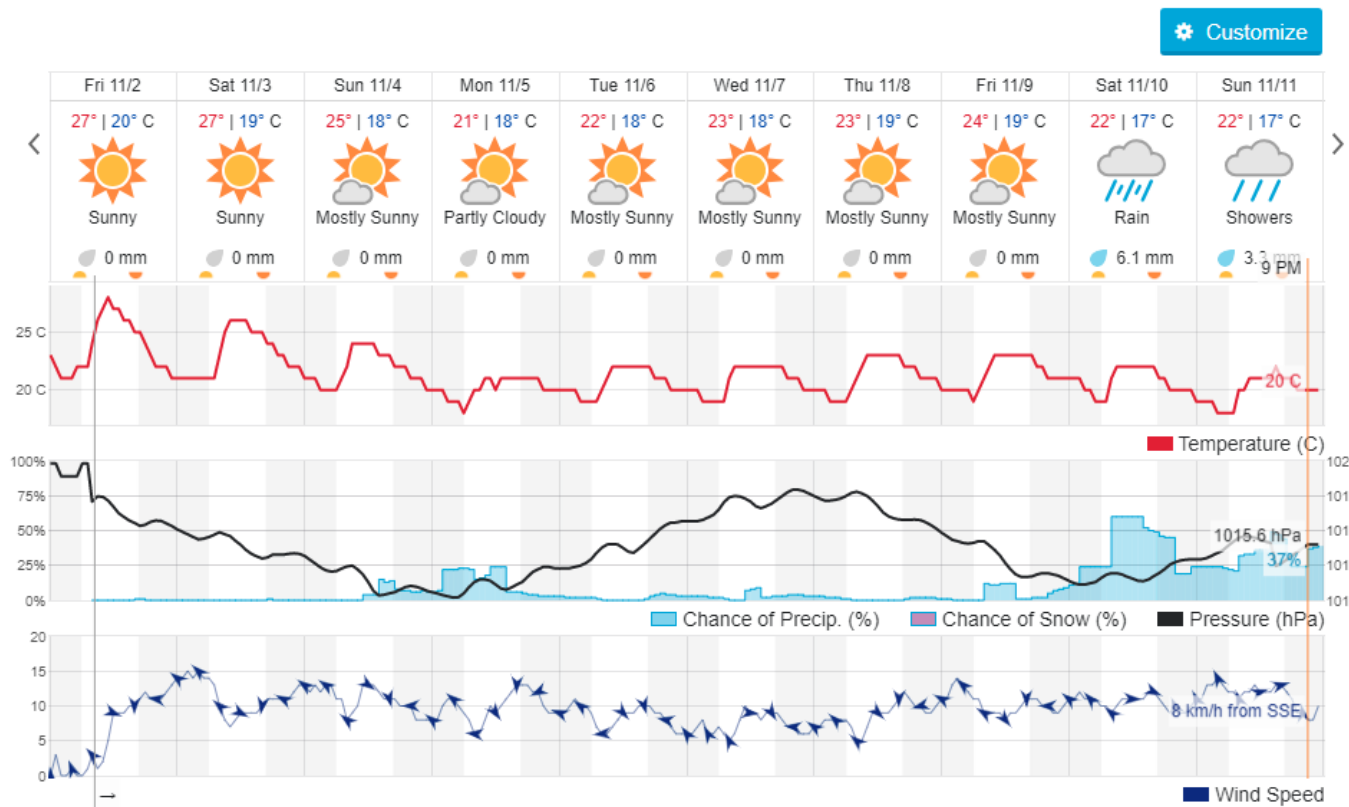

Beirut, Lebanon

24° ACHRAFIEH,RIZK STATION | REPORT | CHANGE

TODAY   HOURLY   **10-DAY**   CALENDAR   HISTORY   WUNDERMAP