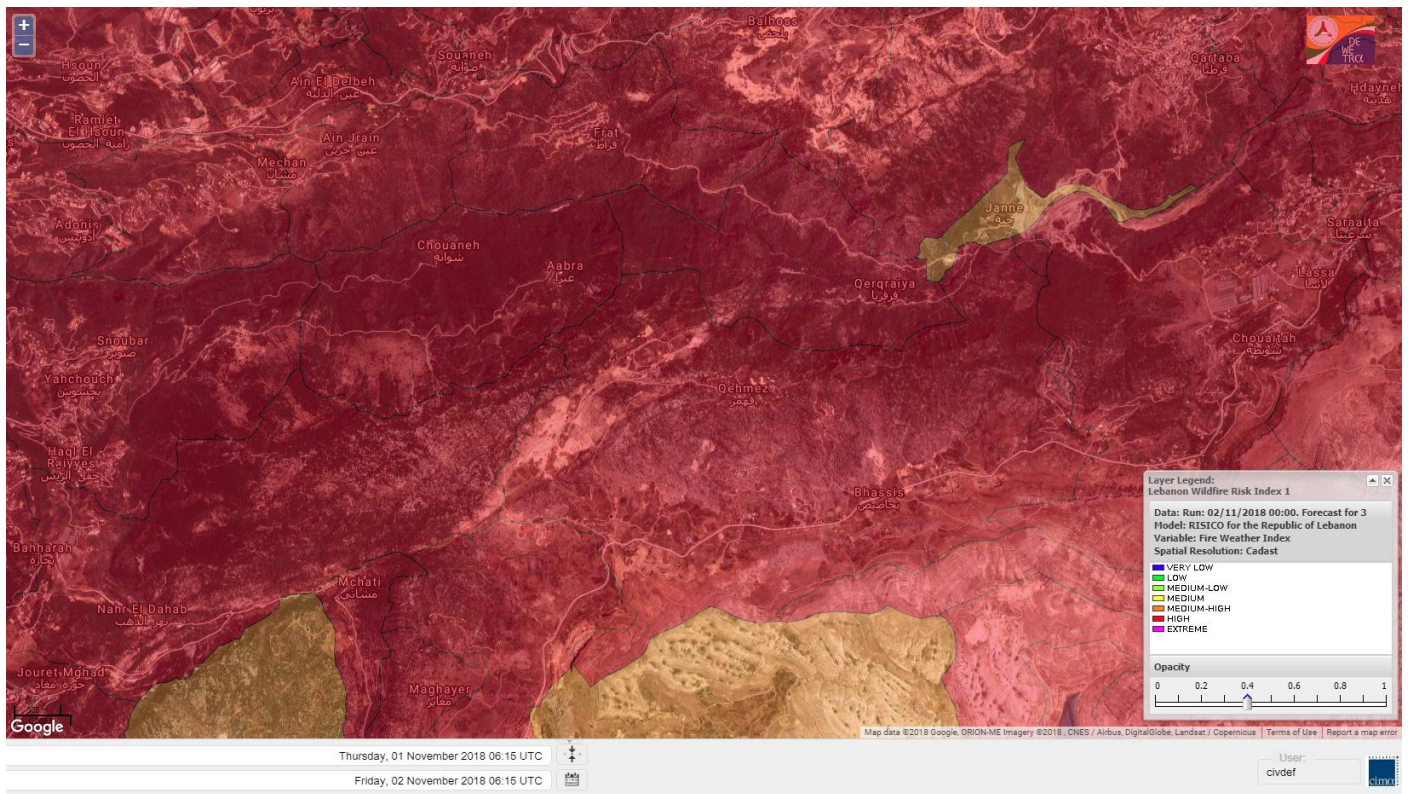

Jabal Moussa Reserve Forecast for 3 NOV 2018