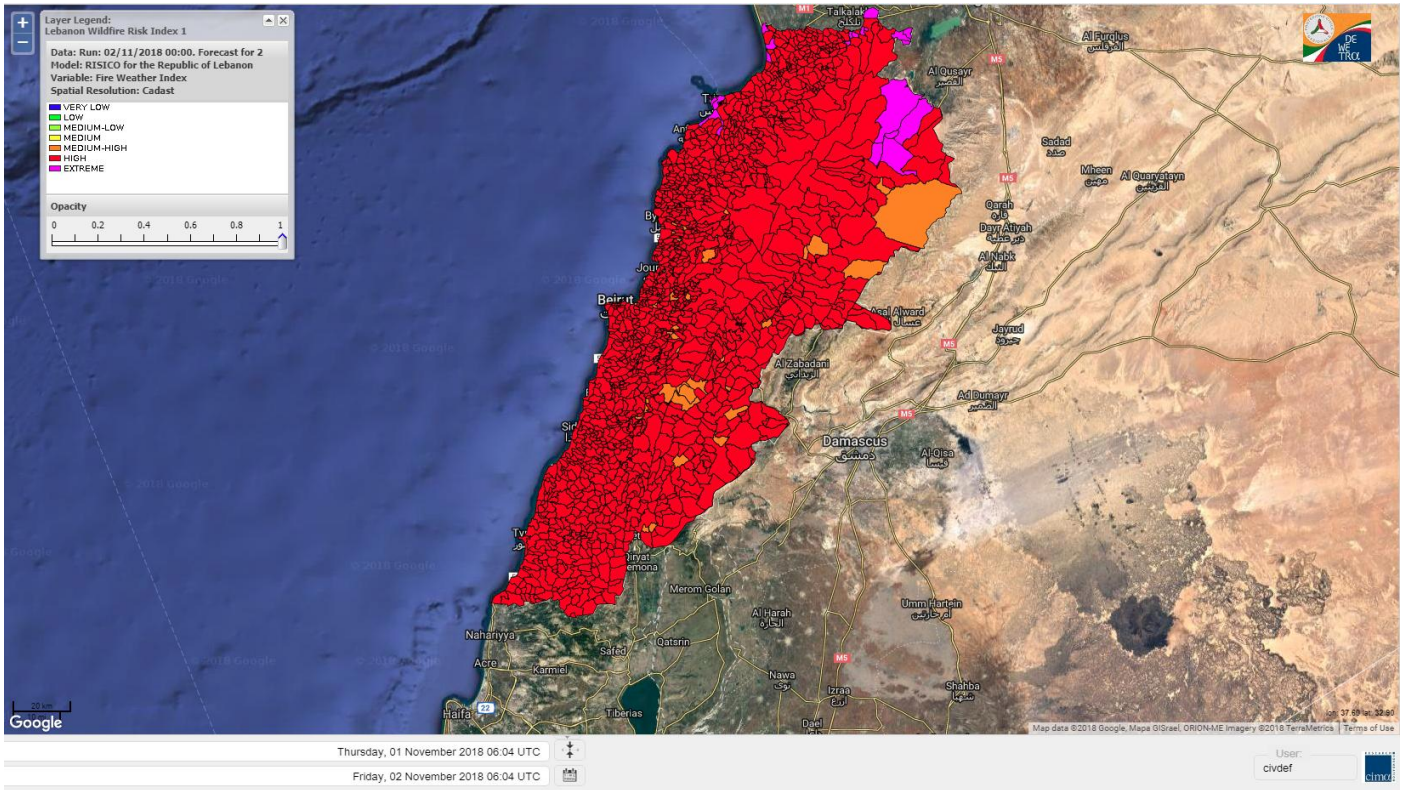

Lebanon for 2 NOV 2018