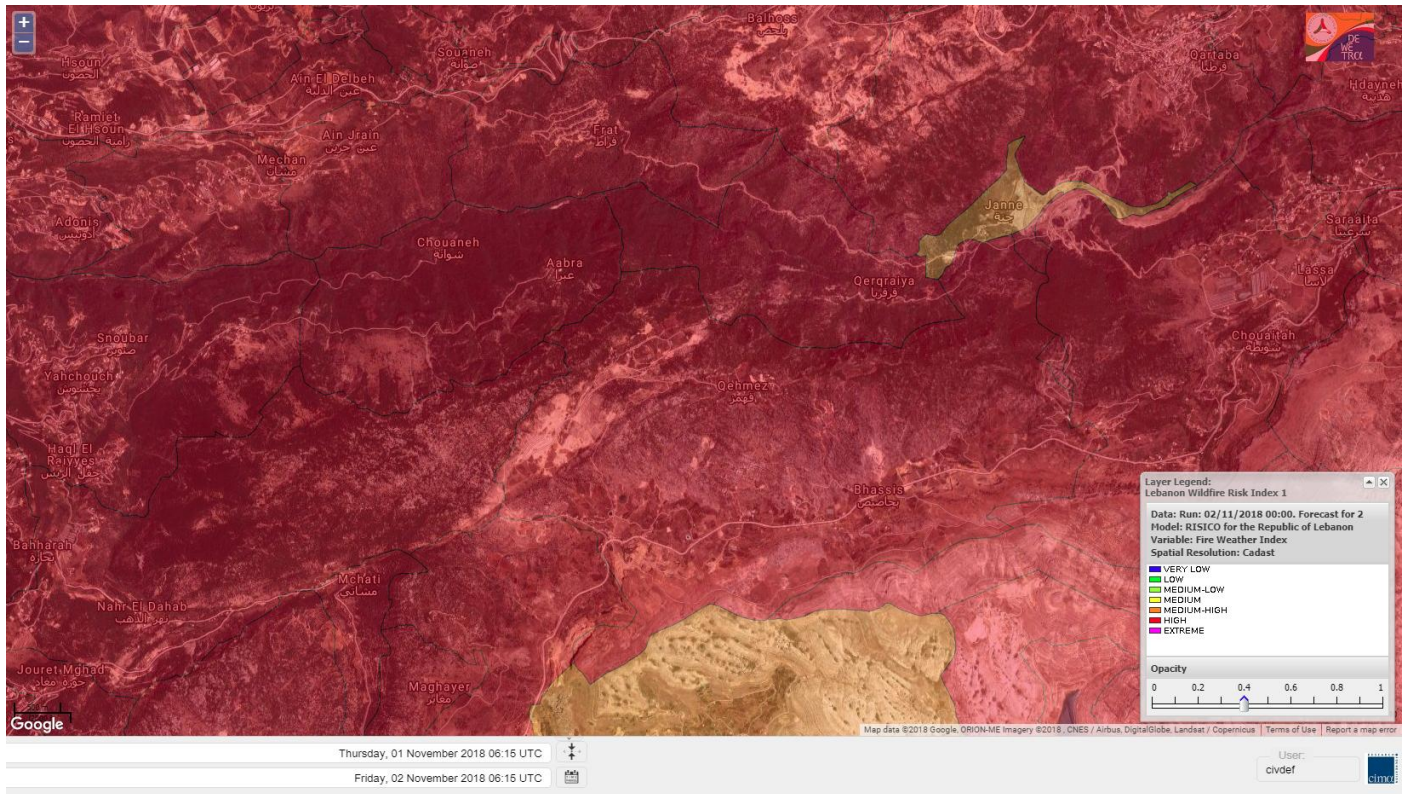

Jabal Moussa Reserve Forecast for 2 NOV 2018