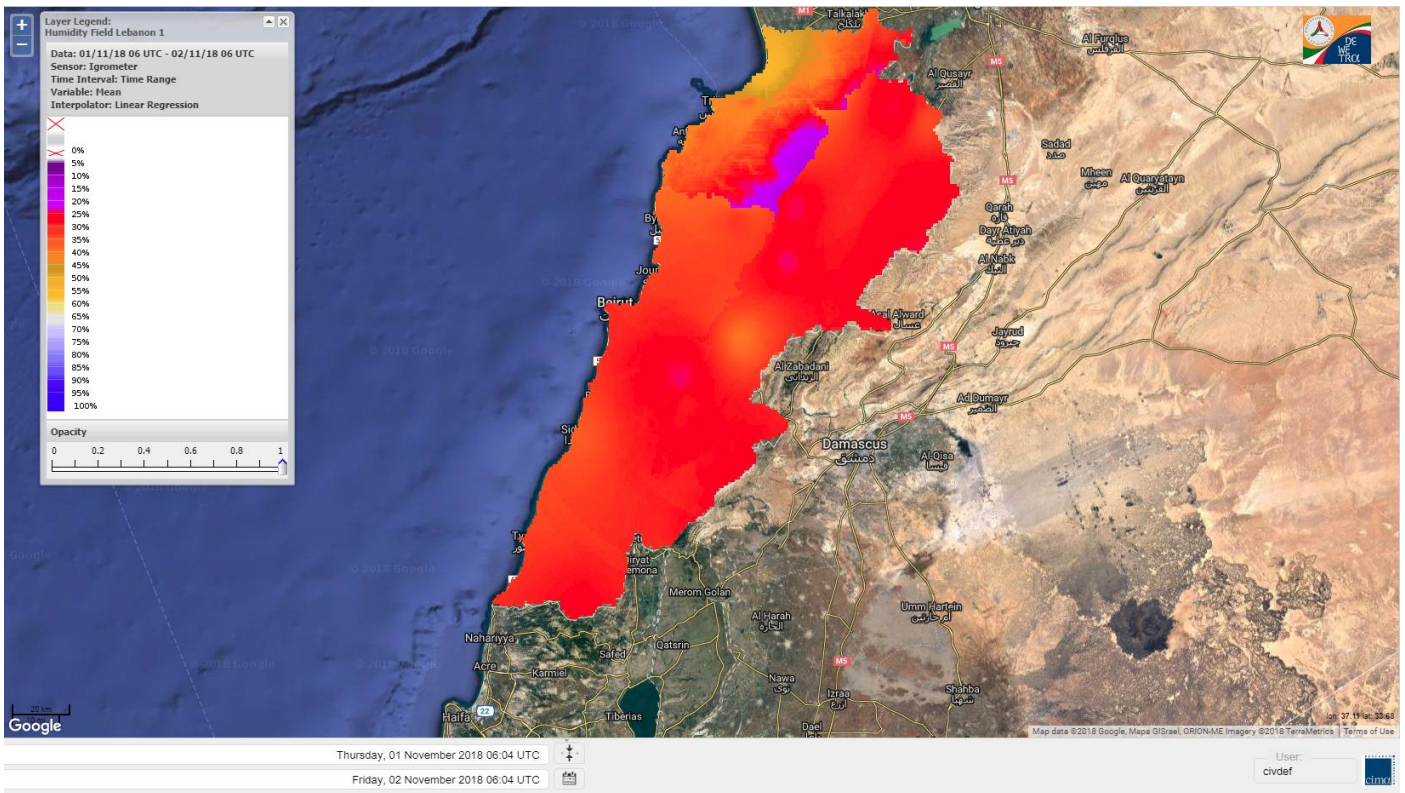

Lebanon humidity for Lebanon 2 NOV 2018