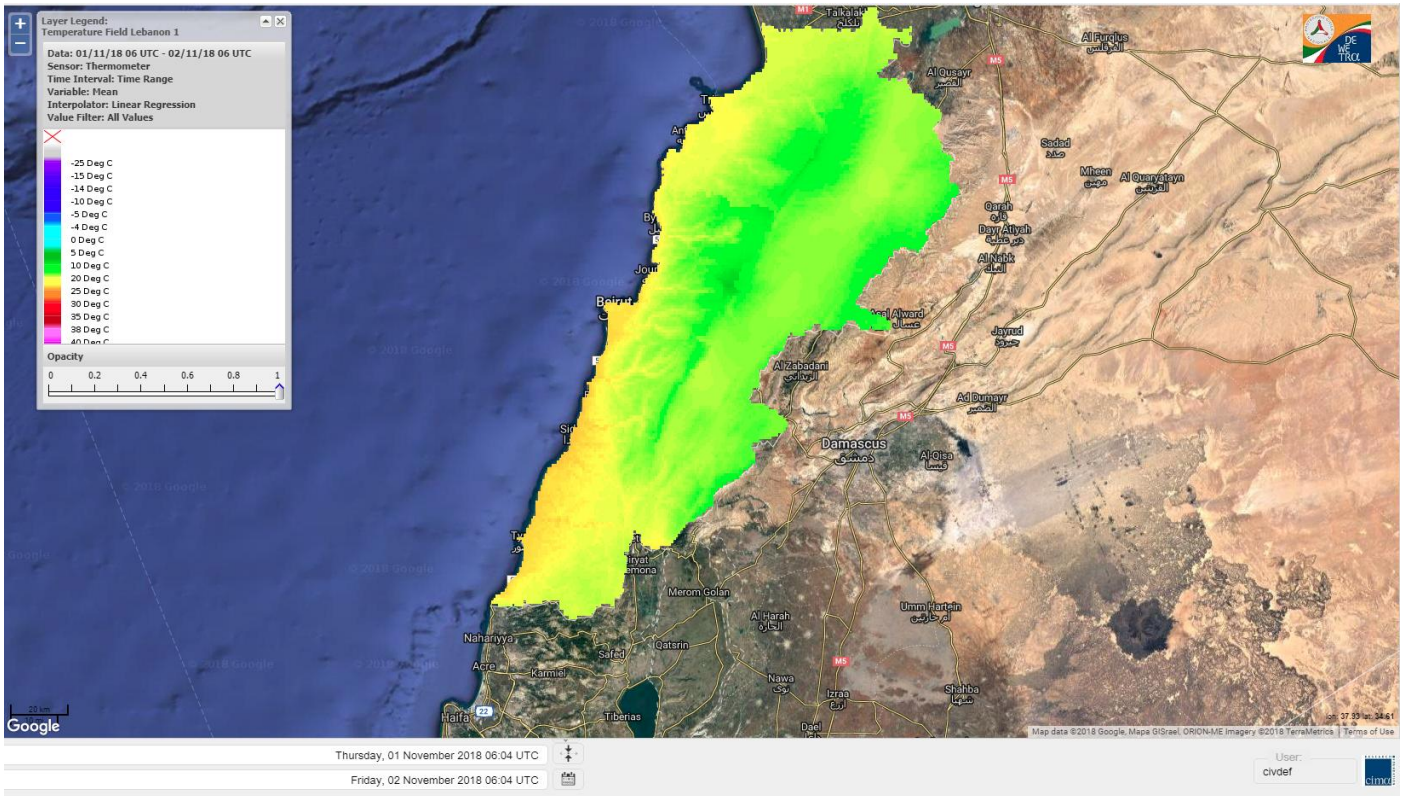

Lebanon temperature for Lebanon 2 NOV 2018