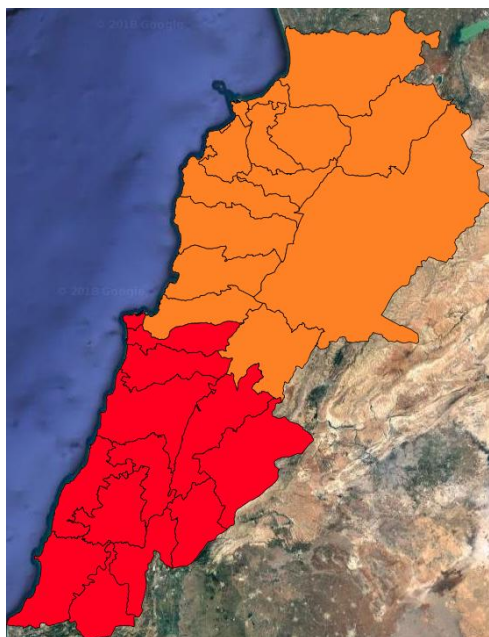

FIRE RISK INDEX

1 NOV 2018