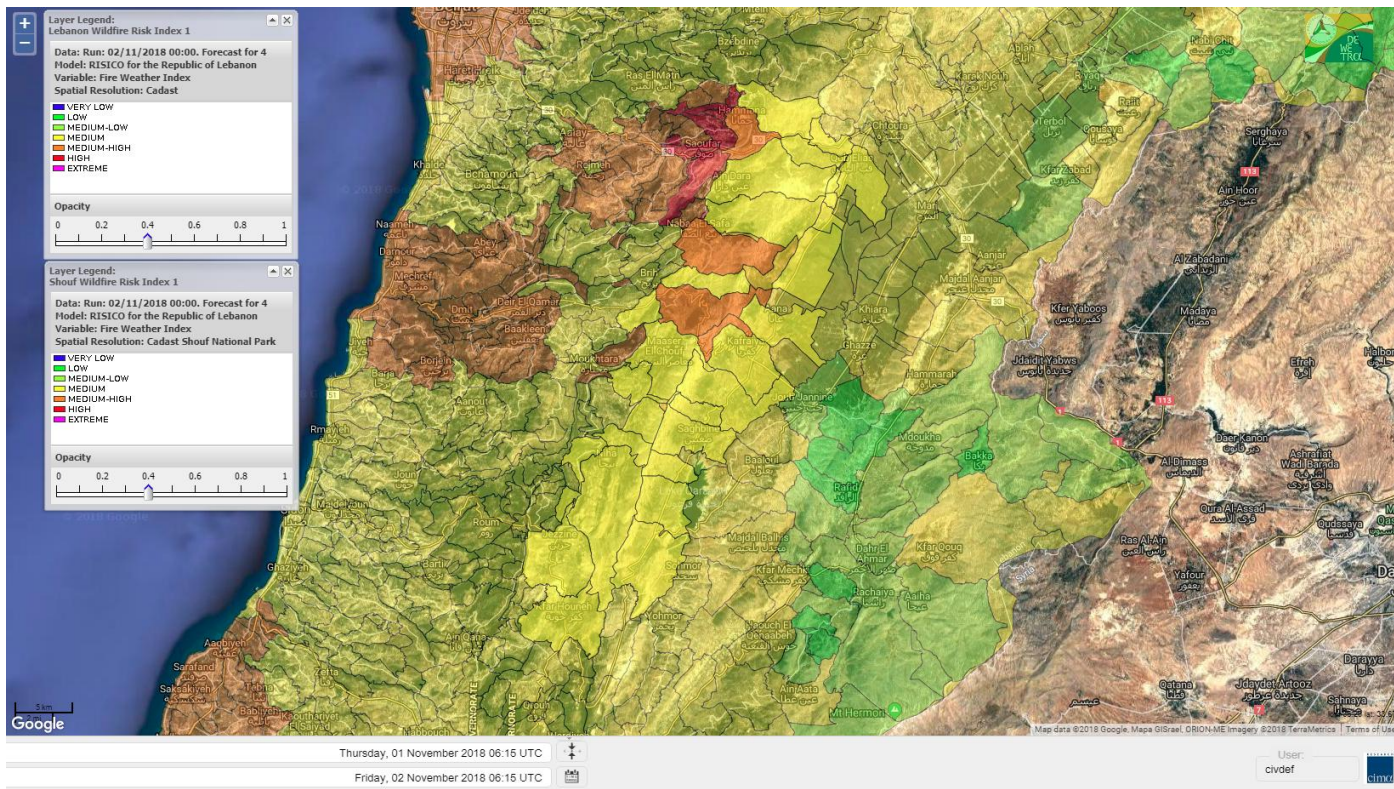

Shouf Biosphere Reserve Forecast for 4 NOV 2018