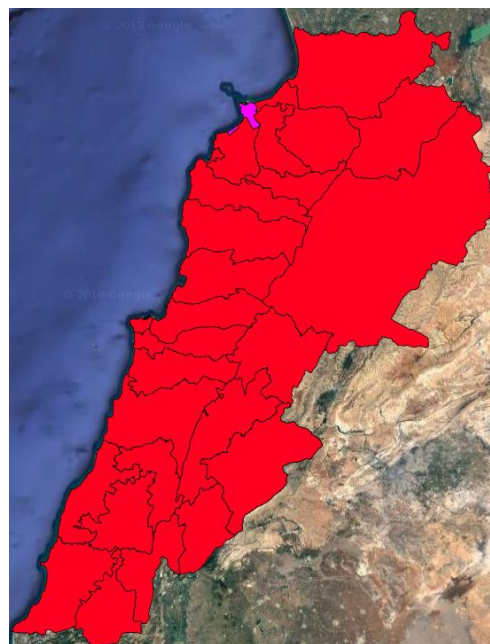

FIRE RISK INDEX

1 NOV 2018

2 NOV 2018

3 NOV 2018

4 NOV 2018

Layer Legend:
Lebanon Wildfire Risk Index 1

Data: Run: 02/11/2018 00:00. Forecast for 2
Model: RISICO for the Republic of Lebanon
Variable: Fire Weather Index
Spatial Resolution: Caza

- VERY LOW
- LOW
- MEDIUM-LOW
- MEDIUM
- MEDIUM-HIGH
- HIGH
- EXTREME