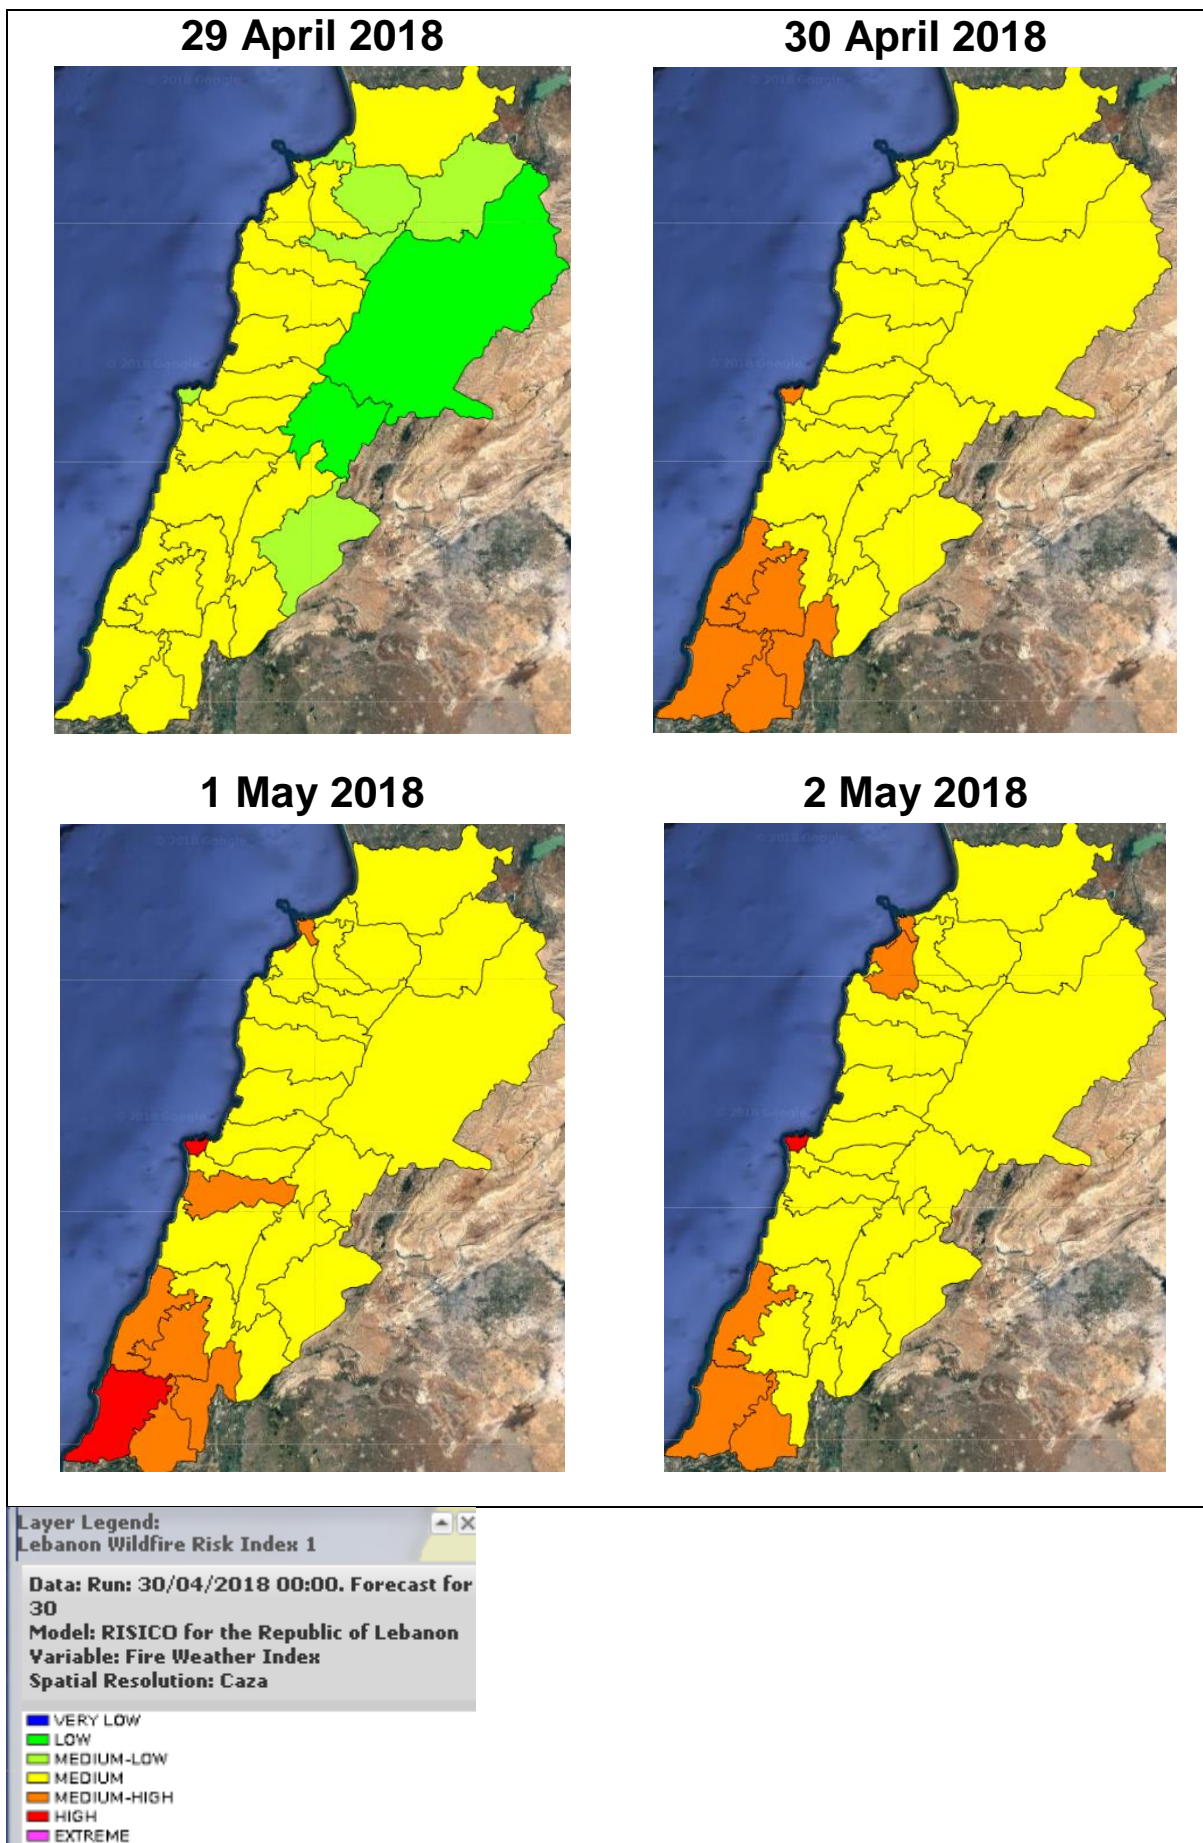

FIRE RISK INDEX