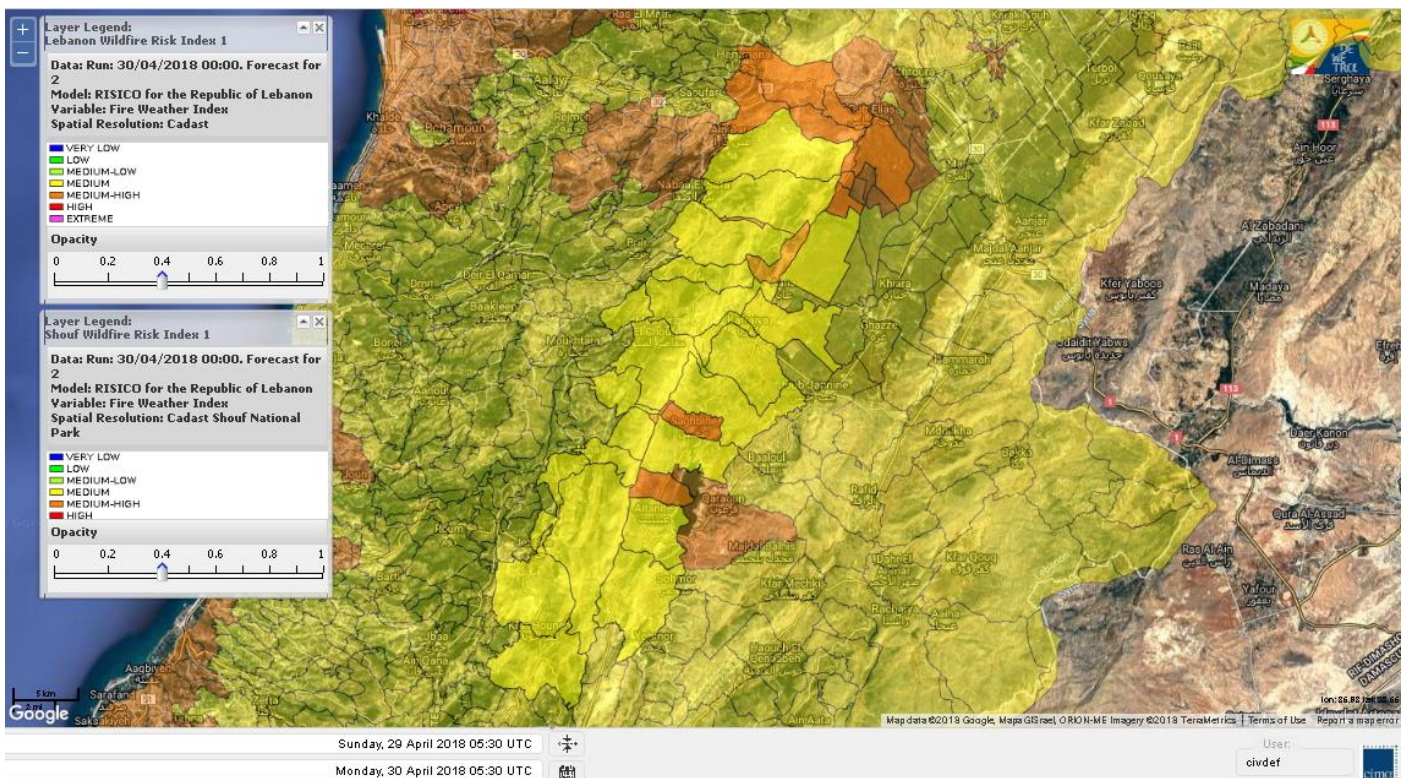

Shouf Biosphere Reserve Forecast for 2 May 2018