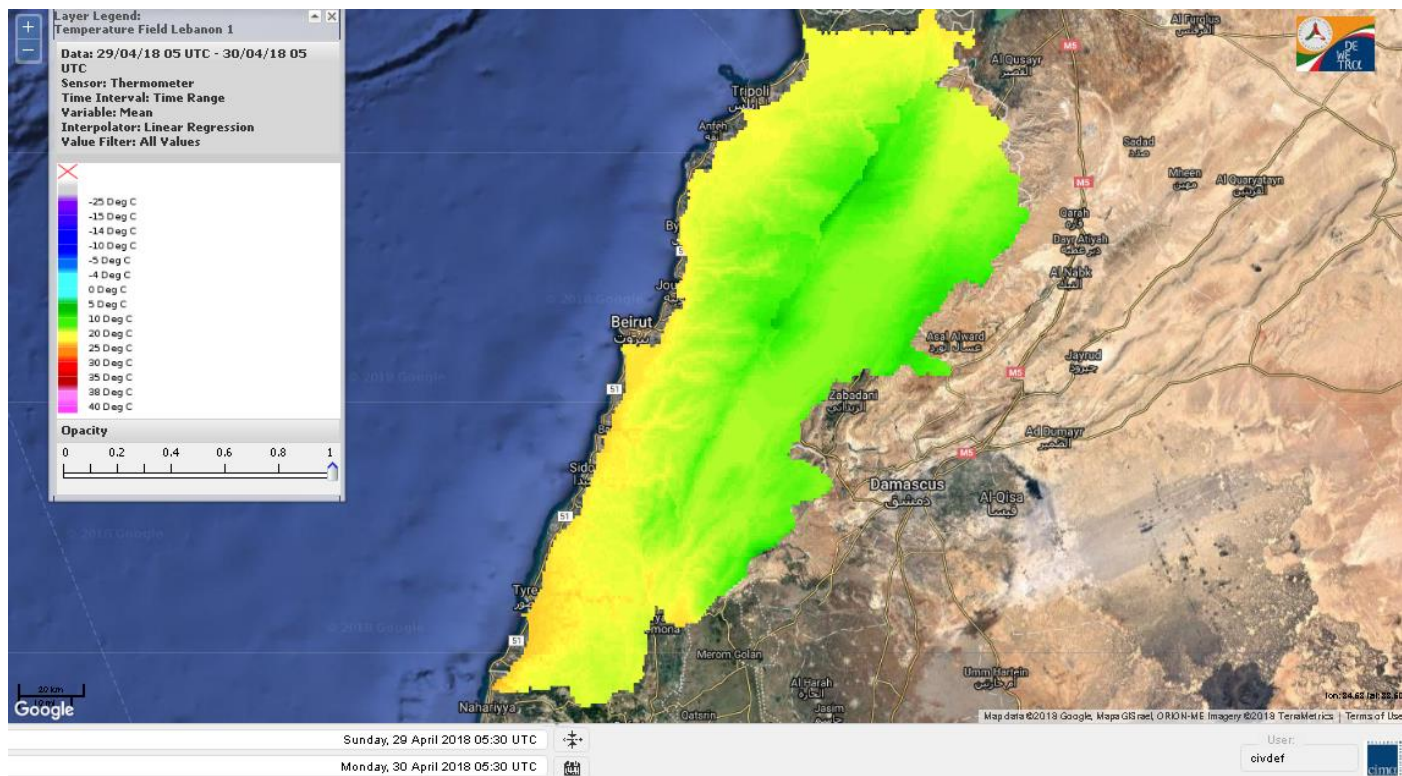

Lebanon temperature for Lebanon 30 Mar 2018