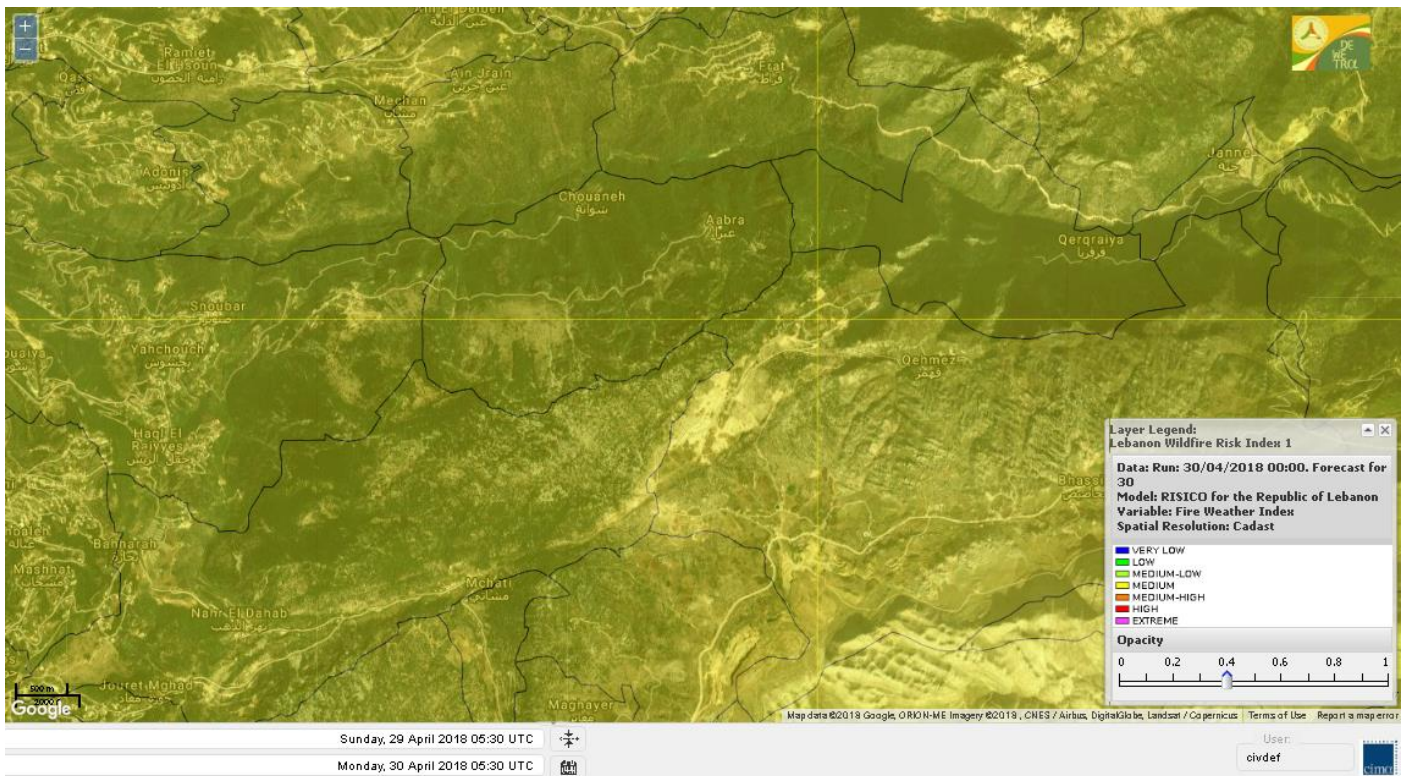

Jabal Moussa Reserve Forecast for 30 April 2018