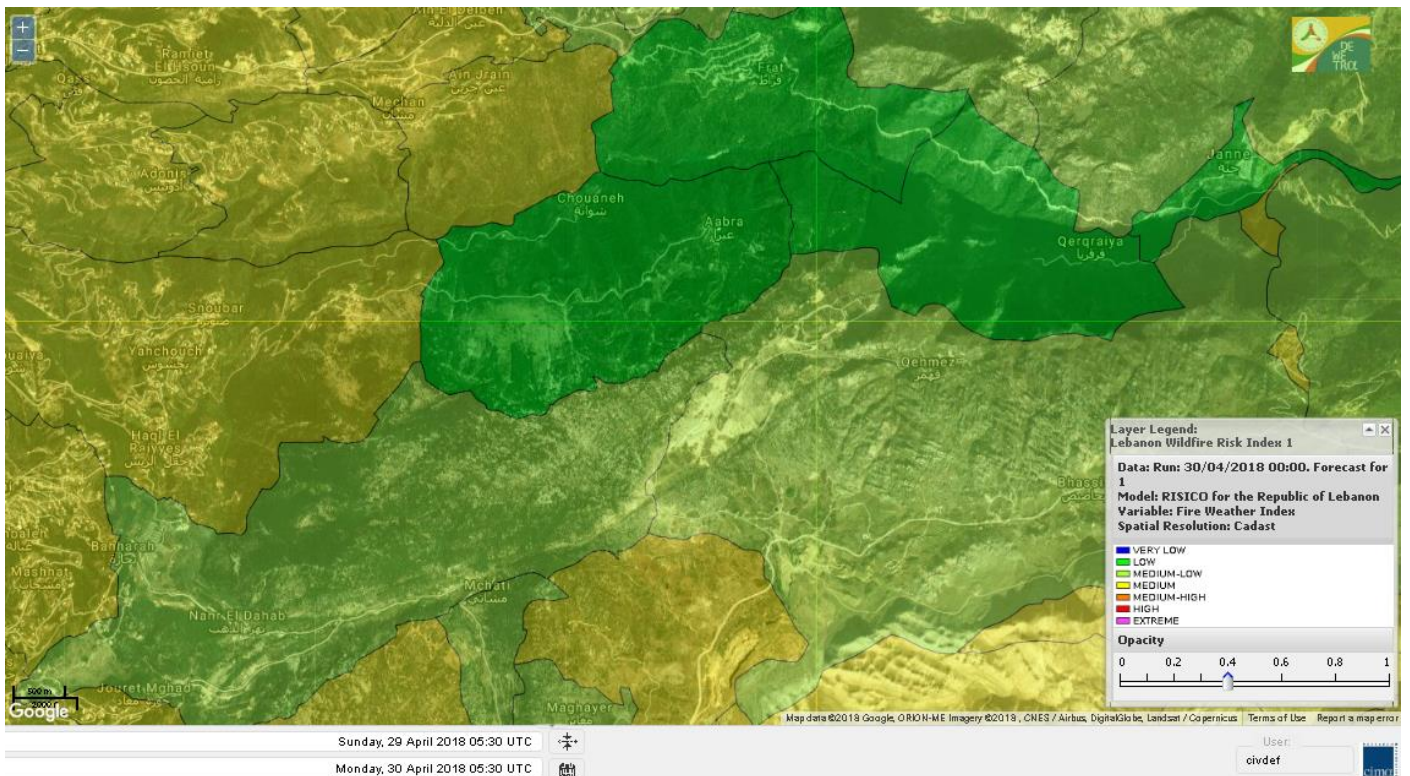

Jabal Moussa Reserve Forecast for 1 May 2018