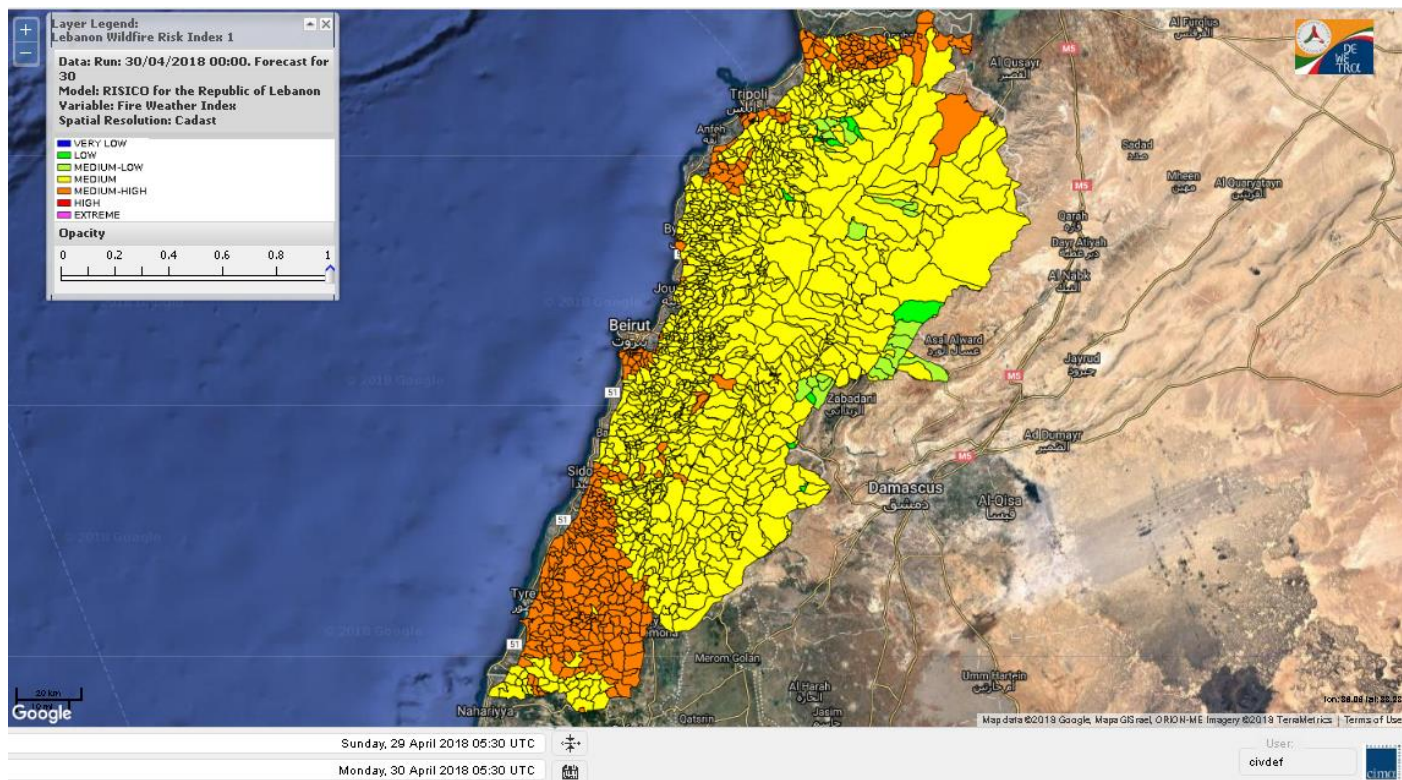

Lebanon for 30 April 2018