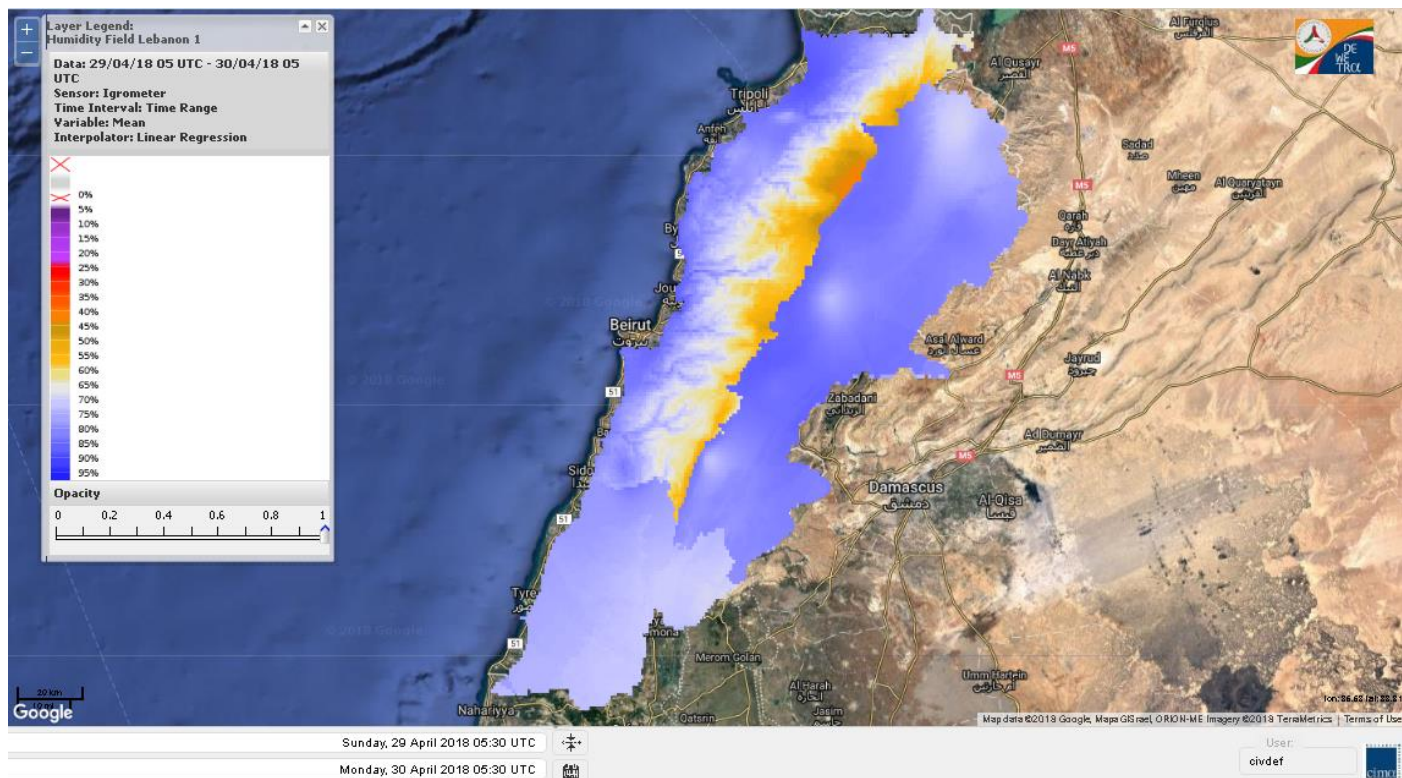

Lebanon humidity for Lebanon 30 Mar 2018