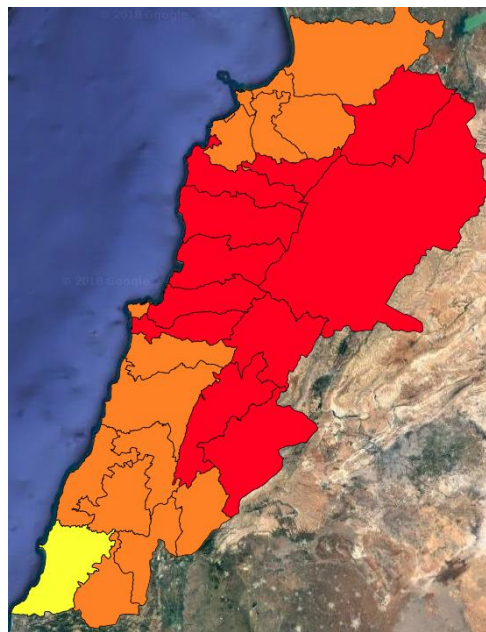

FIRE RISK INDEX

28 AUG 2018

29 AUG 2018

30 AUG 2018

31 AUG 2018

Layer Legend:
Lebanon Wildfire Risk Index 1

Data: Run: 30/08/2018 00:00. Forecast for 30
Model: RISICO for the Republic of Lebanon
Variable: Fire Weather Index
Spatial Resolution: Caza

- VERY LOW
- LOW
- MEDIUM-LOW
- MEDIUM
- MEDIUM-HIGH
- HIGH
- EXTREME