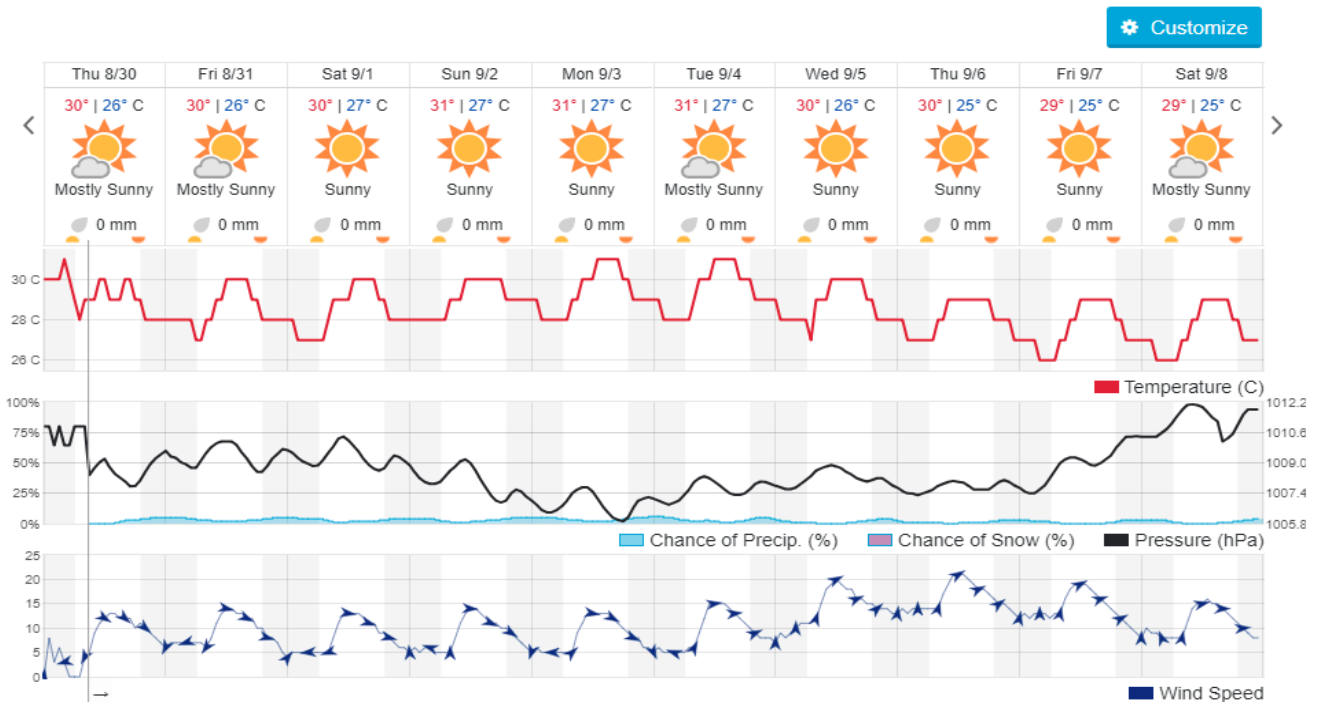

## Beirut, Lebanon

30° ACHRAFIEH, RIZK STATION | REPORT | CHANGE

TODAY HOURLY **10-DAY** CALENDAR HISTORY WUNDERMAP