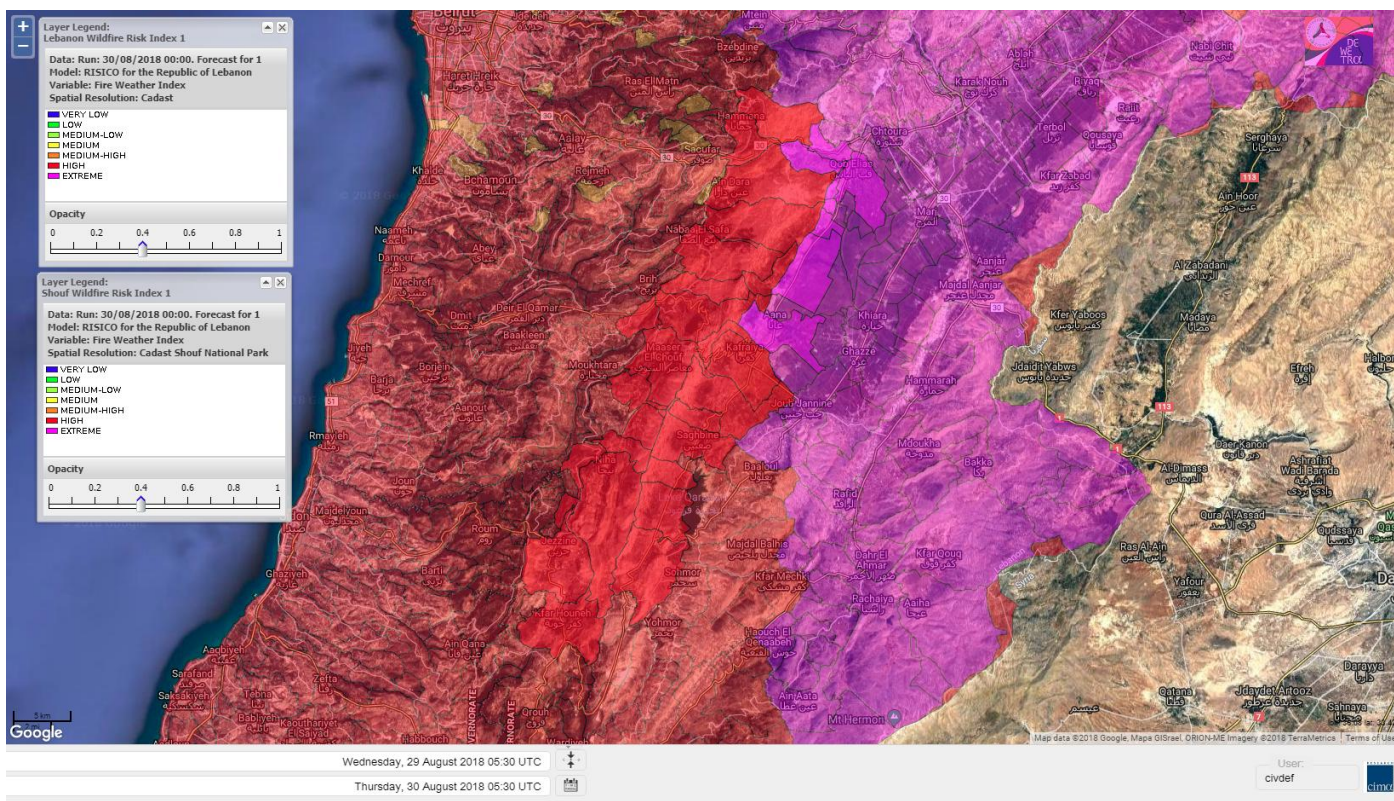

Shouf Biosphere Reserve Forecast for 1 SEP 2018