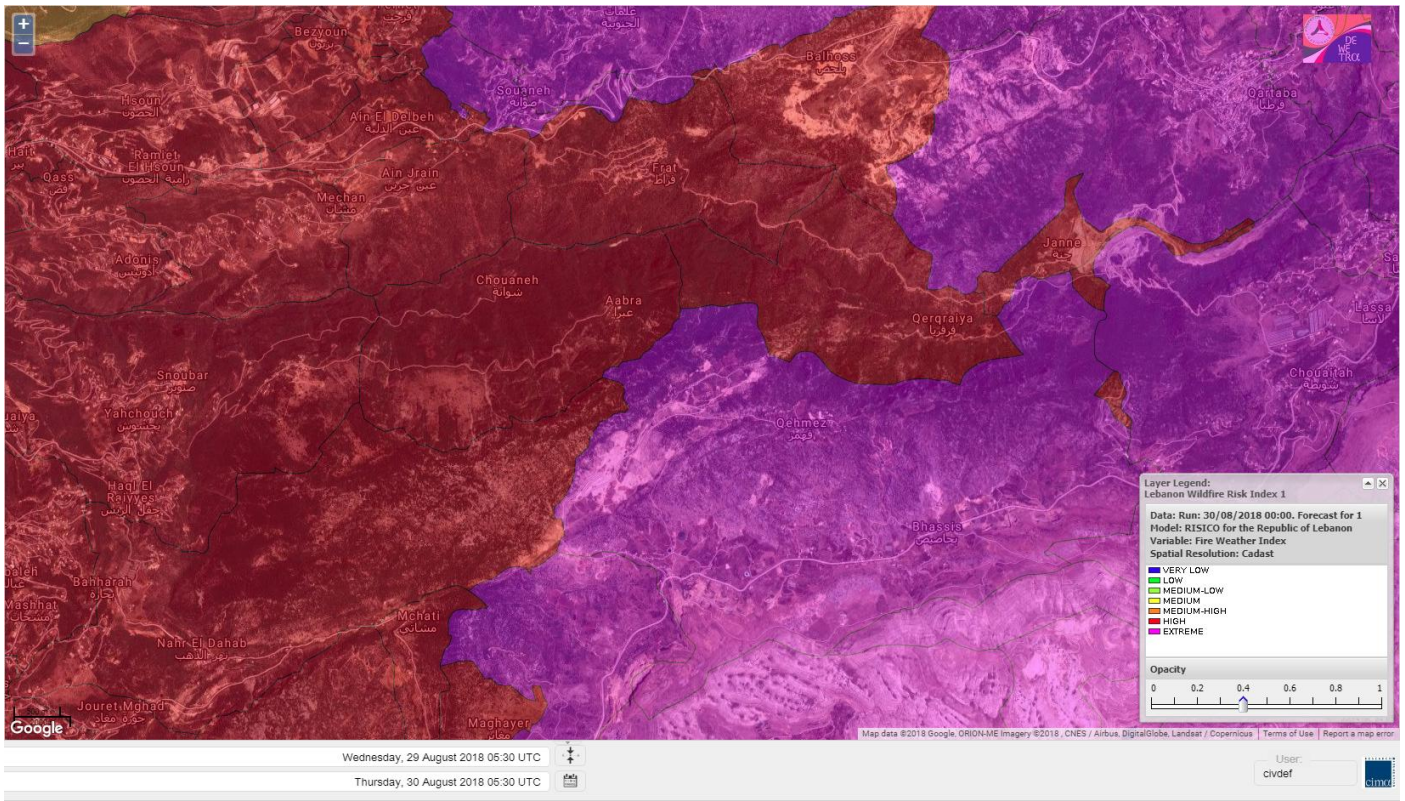

Jabal Moussa Reserve Forecast for 1 SEP 2018