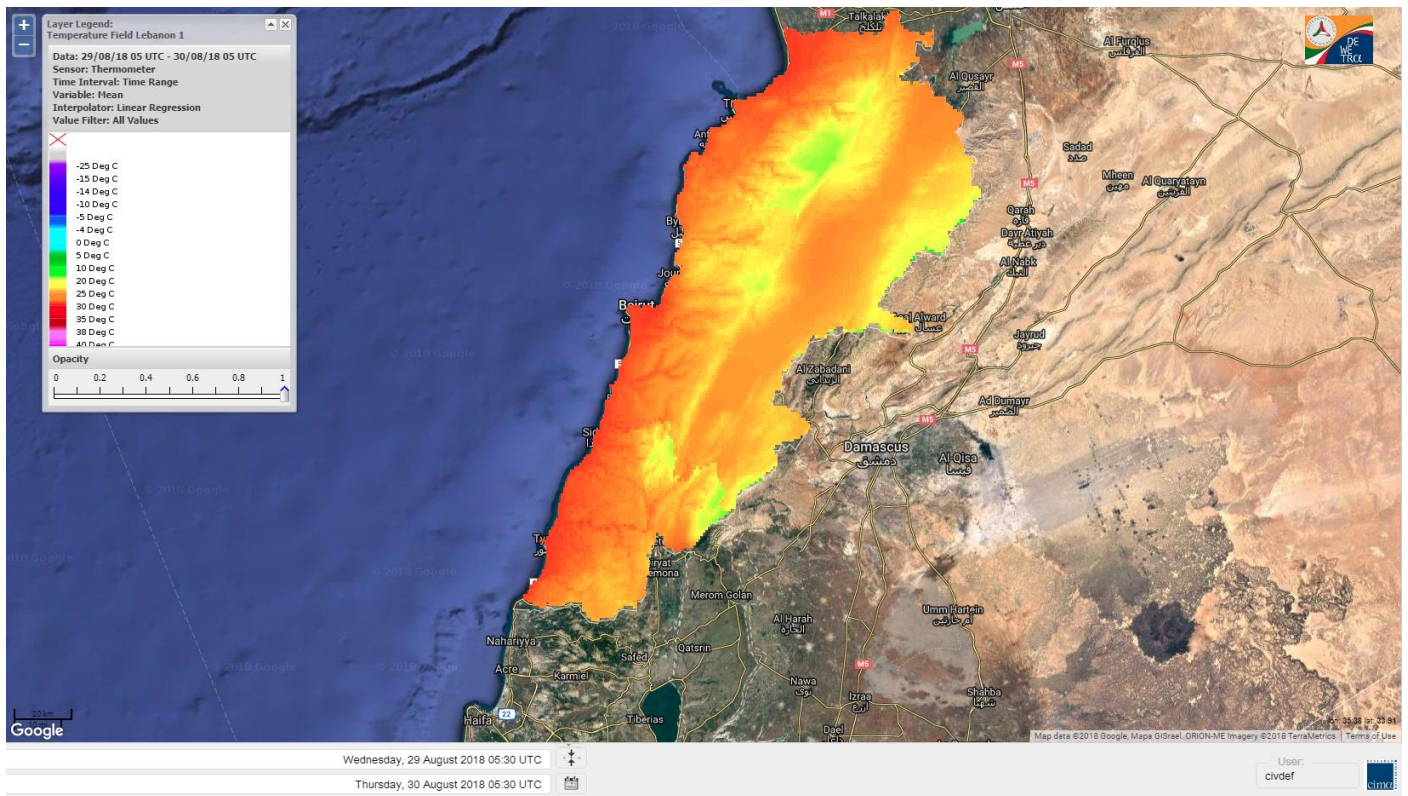

Lebanon temperature for Lebanon 30 AUG 2018