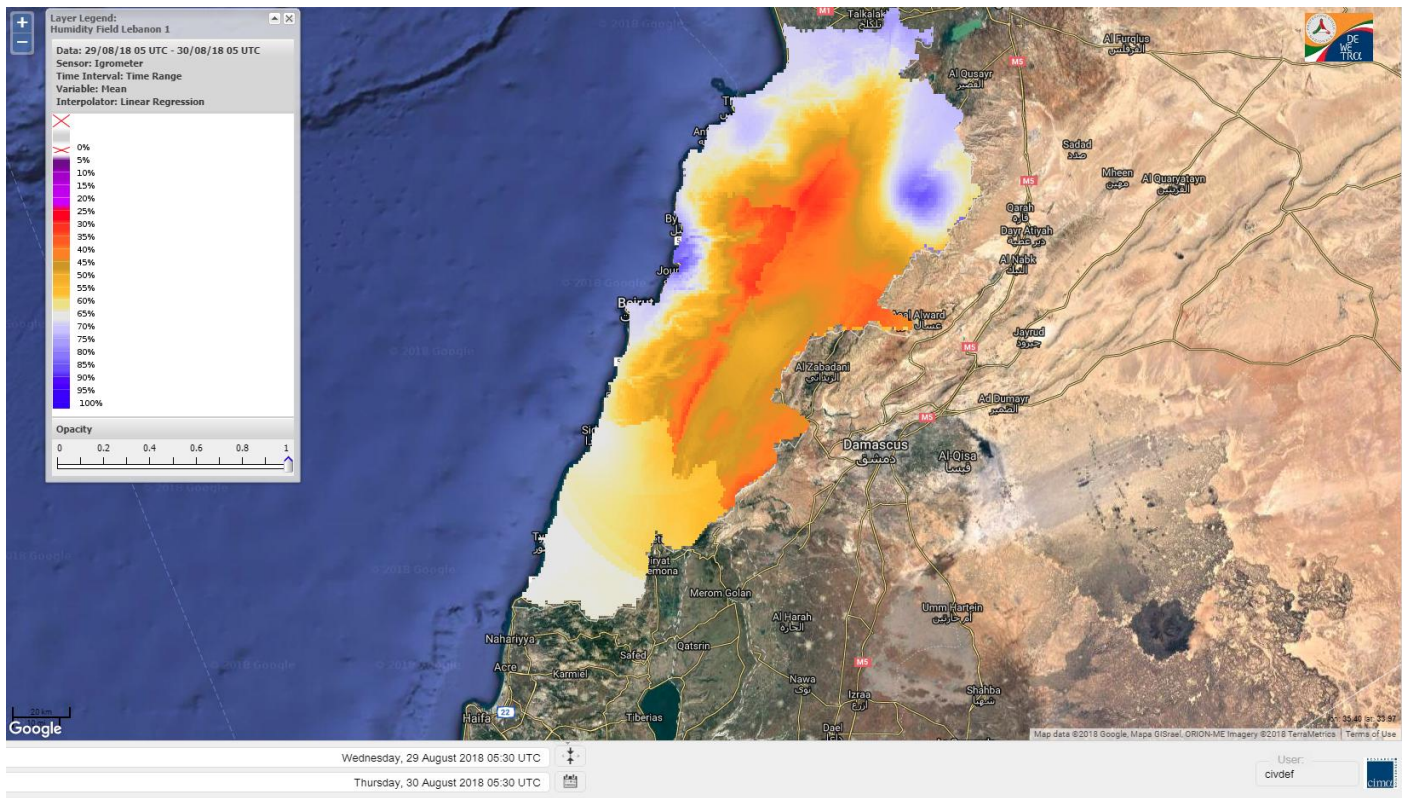

Lebanon humidity for Lebanon 30 AUG 2018