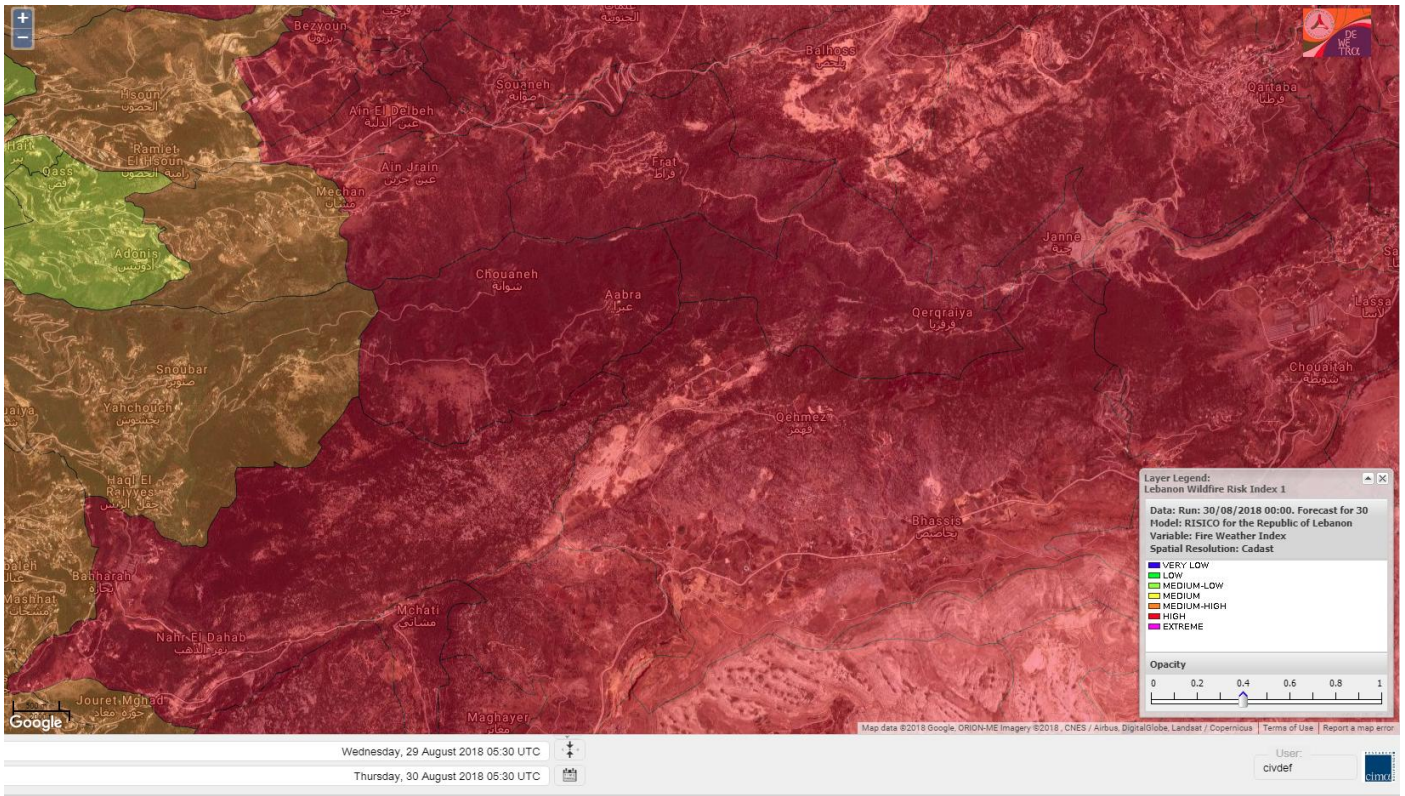

Jabal Moussa Reserve Forecast for 30 AUG 2018