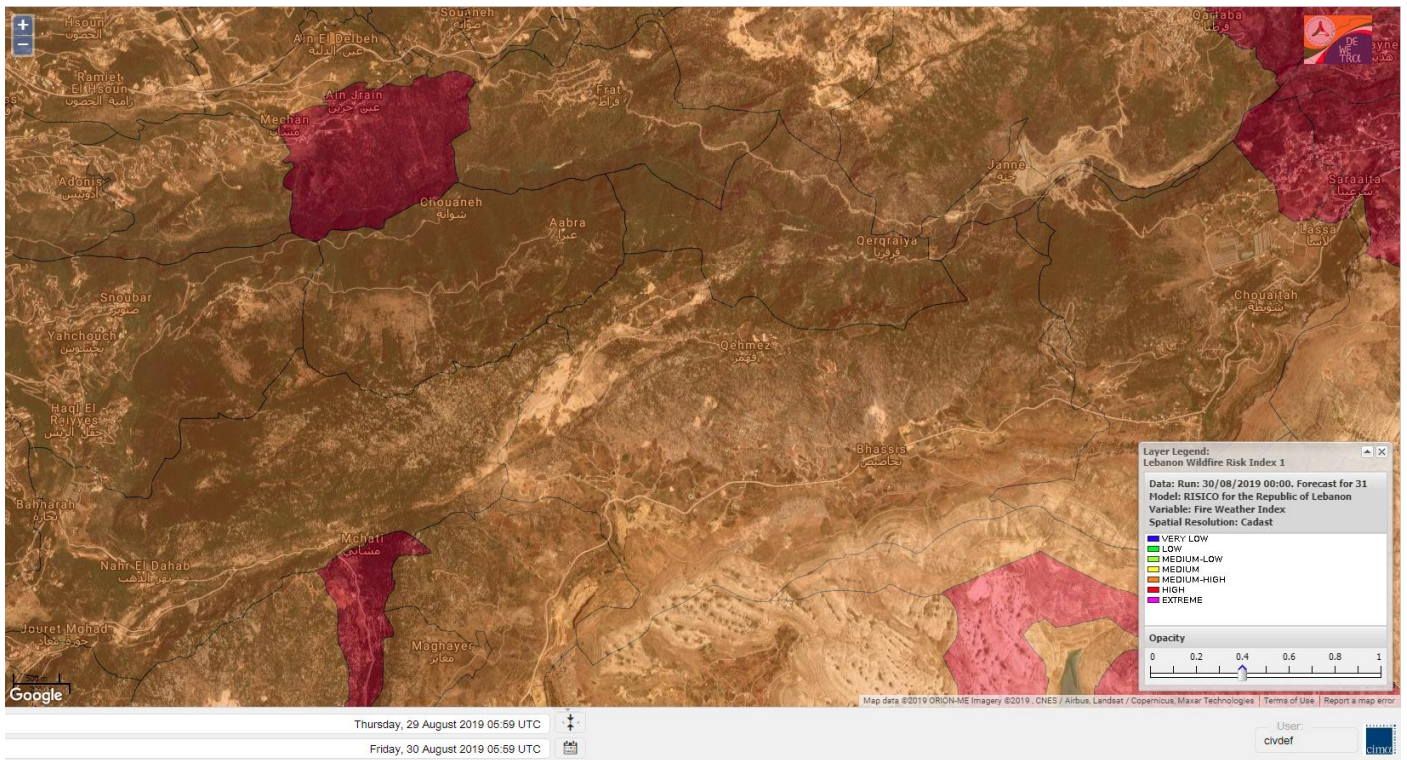

Jabal Moussa Reserve Forecast for 31 Aug 2019