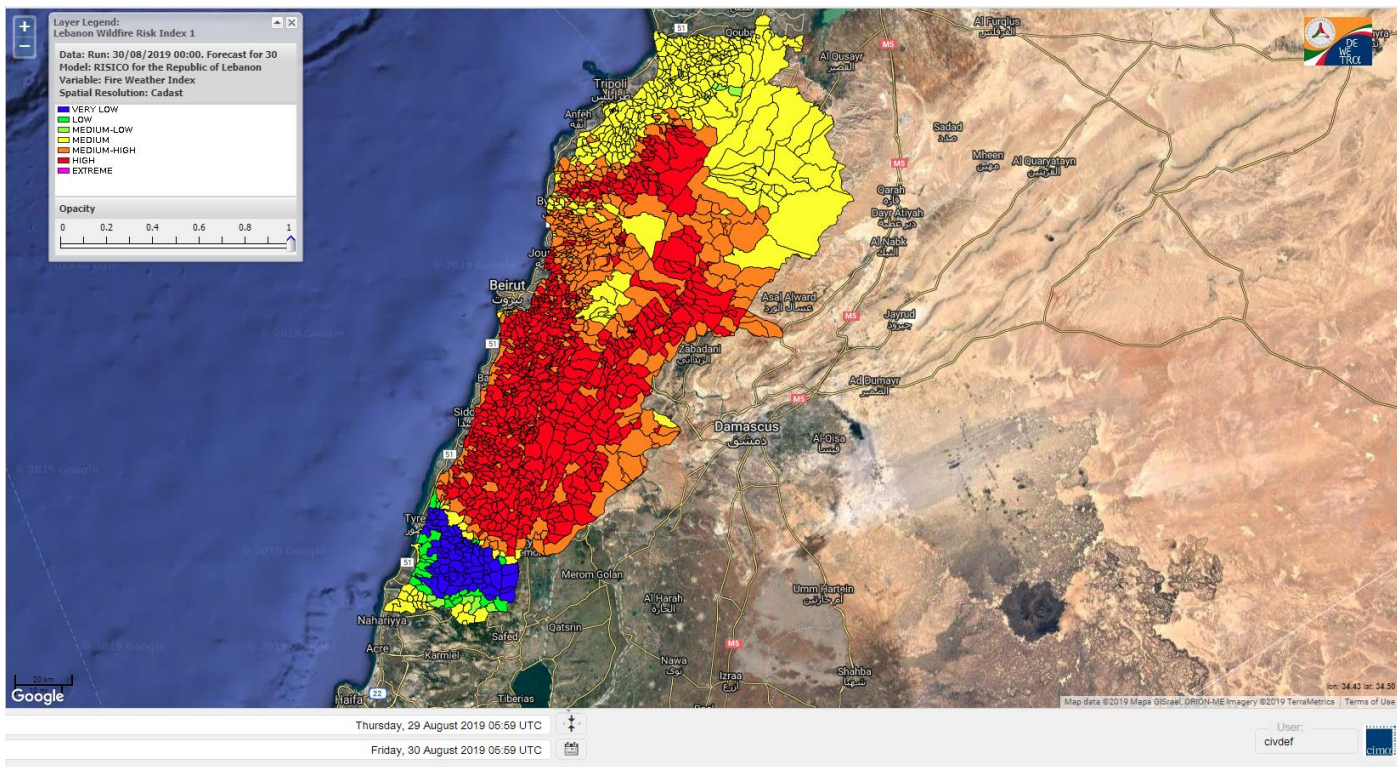

Lebanon for 30 Aug 2019