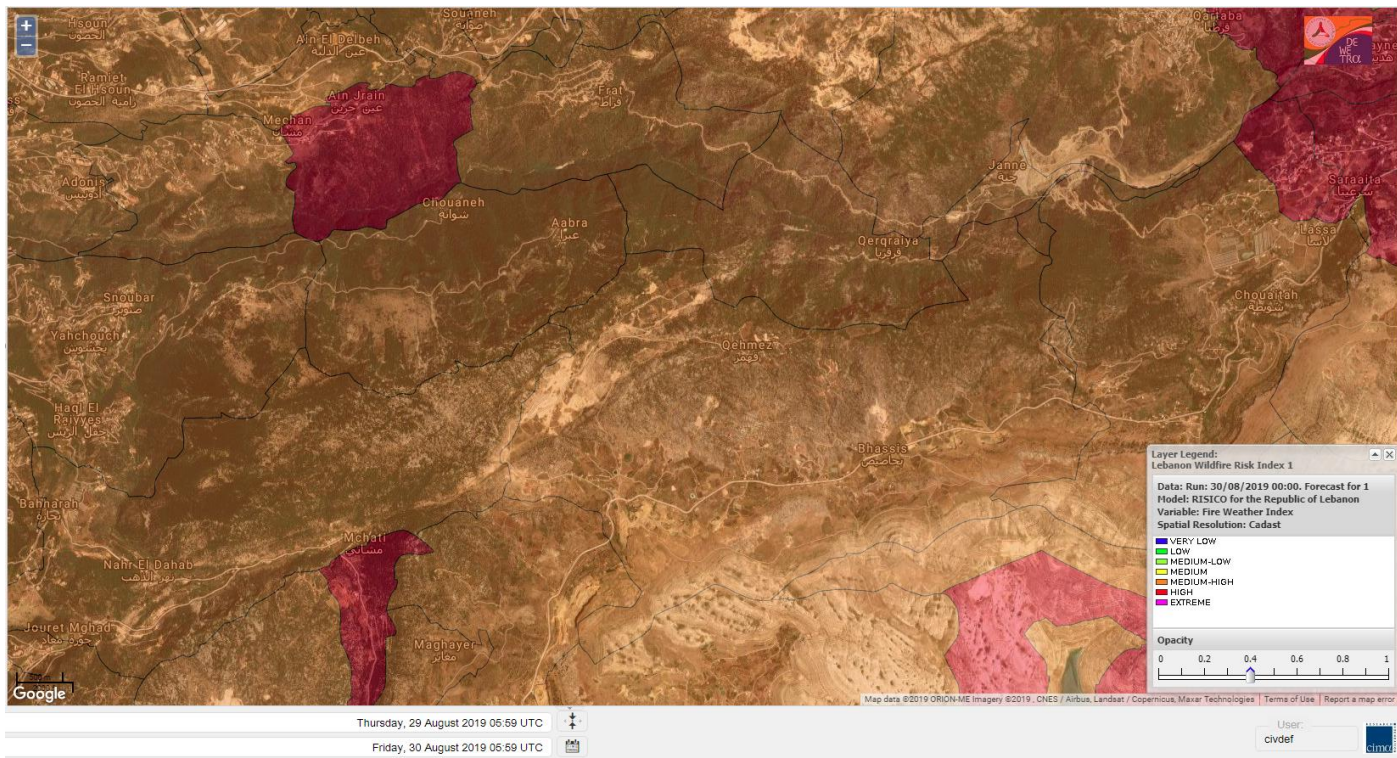

Jabal Moussa Reserve Forecast for 1 Sep 2019