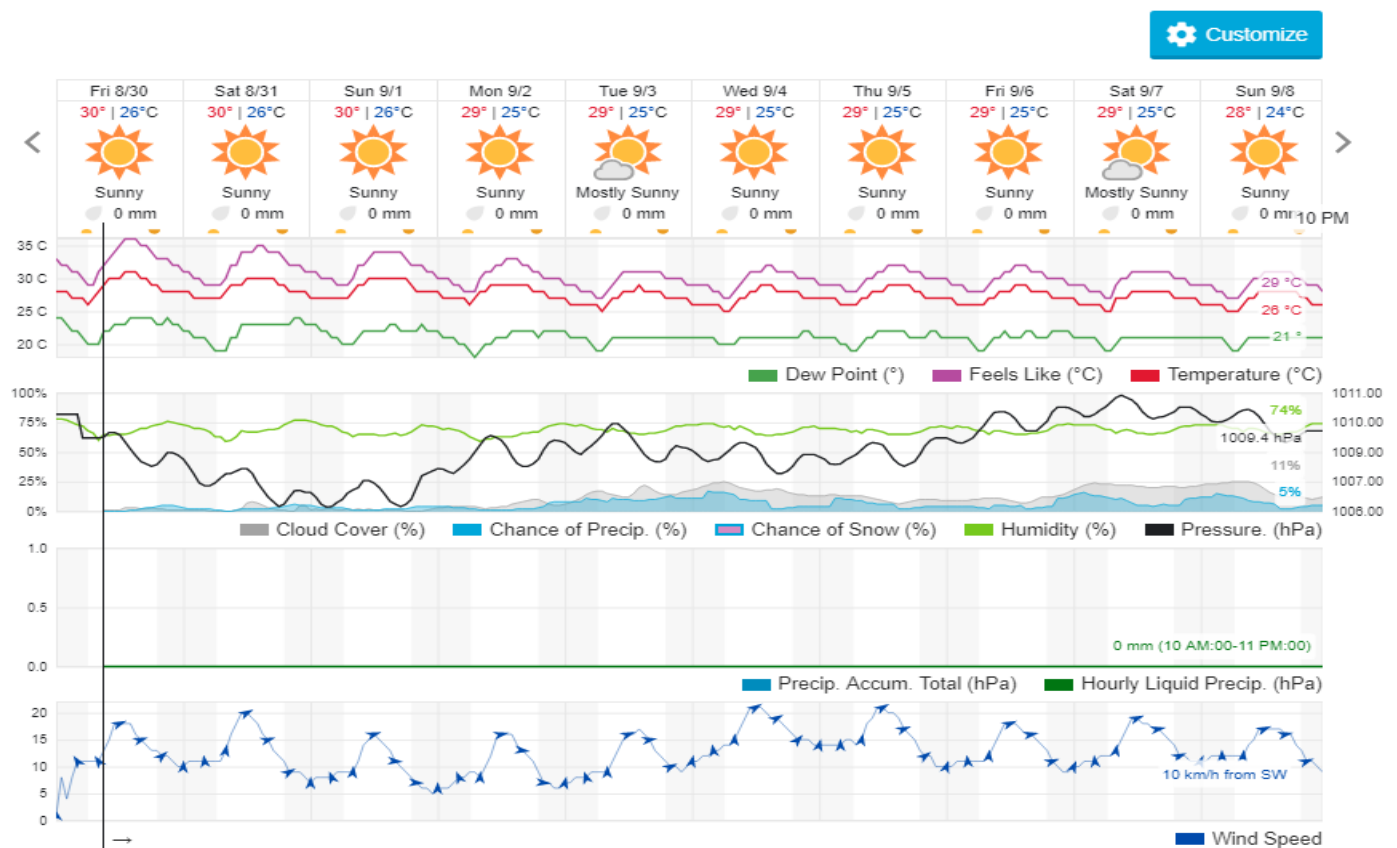

Beirut, Lebanon

29° ACHRAFIEH, RIZK STATION | CHANGE

TODAY HOURLY 10-DAY CALENDAR HISTORY WUNDERMAP