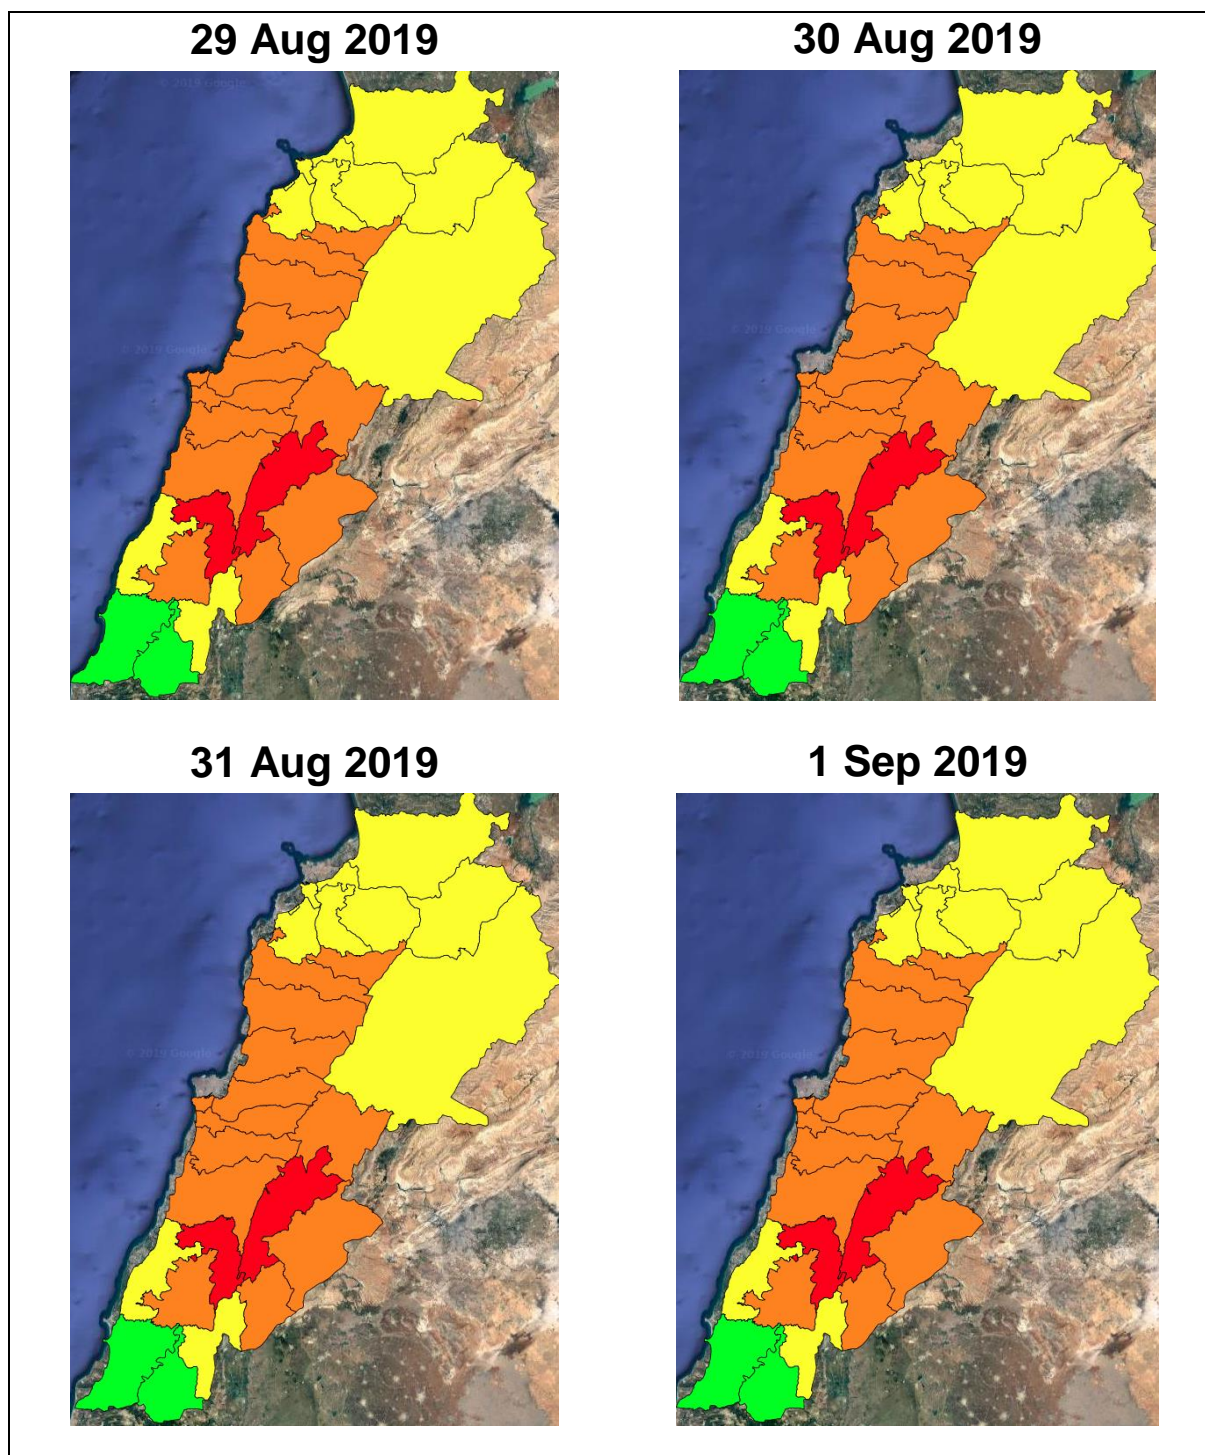

FIRE RISK INDEX

Layer Legend:
Lebanon Wildfire Risk Index 1

Data: Run: 30/08/2019 00:00. Forecast for 30
Model: RISICO for the Republic of Lebanon
Variable: Fire Weather Index
Spatial Resolution: Caza

- VERY LOW
- LOW
- MEDIUM-LOW
- MEDIUM
- MEDIUM-HIGH
- HIGH
- EXTREME