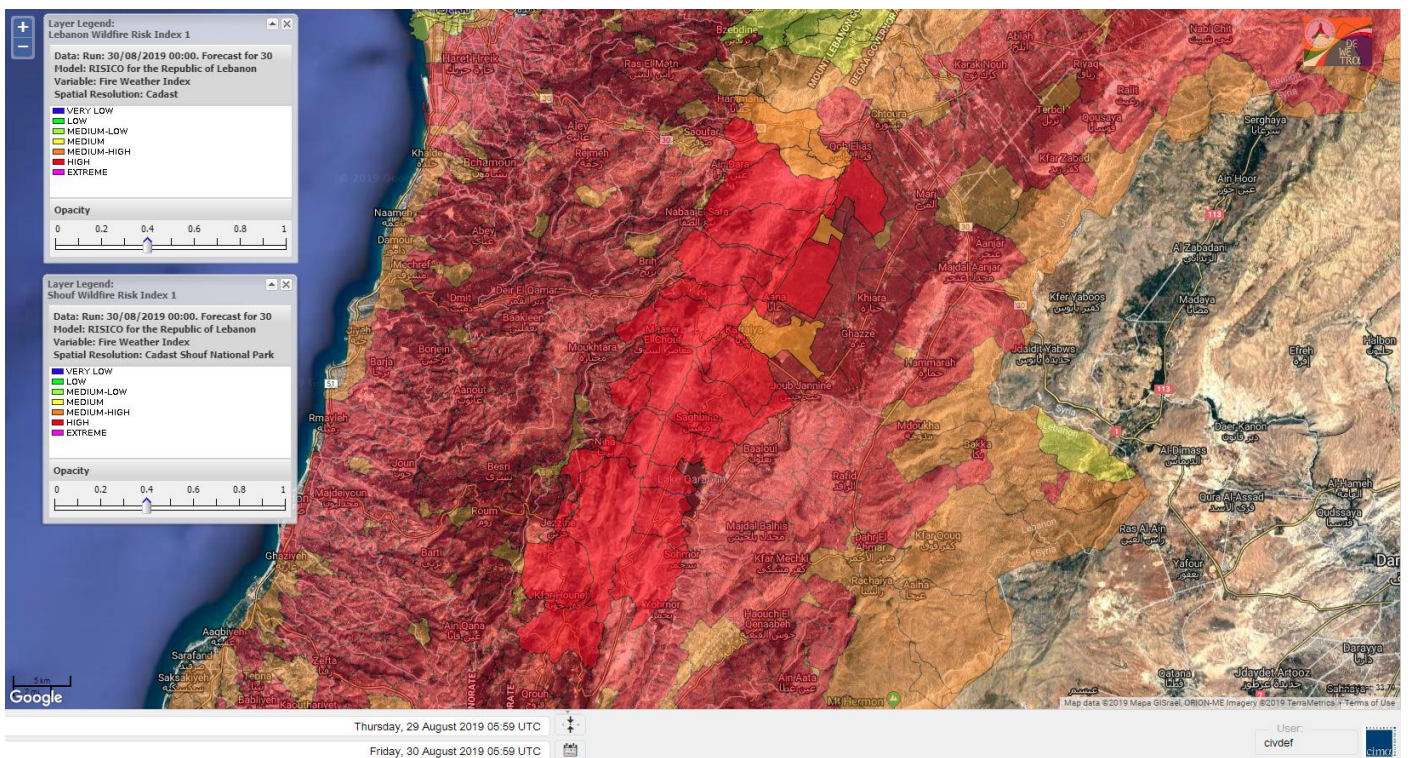

- VERY LOW
- LOW
- MEDIUM-LOW
- MEDIUM
- MEDIUM-HIGH
- HIGH
- EXTREME

Lebanon for 30 Aug 2019

Lebanon for 31 Aug 2019

Lebanon for 1 Sep 2019

Shouf Biosphere Reserve Forecast for 30 Aug 2019

Shouf Biosphere Reserve Forecast for 31 Aug 2019