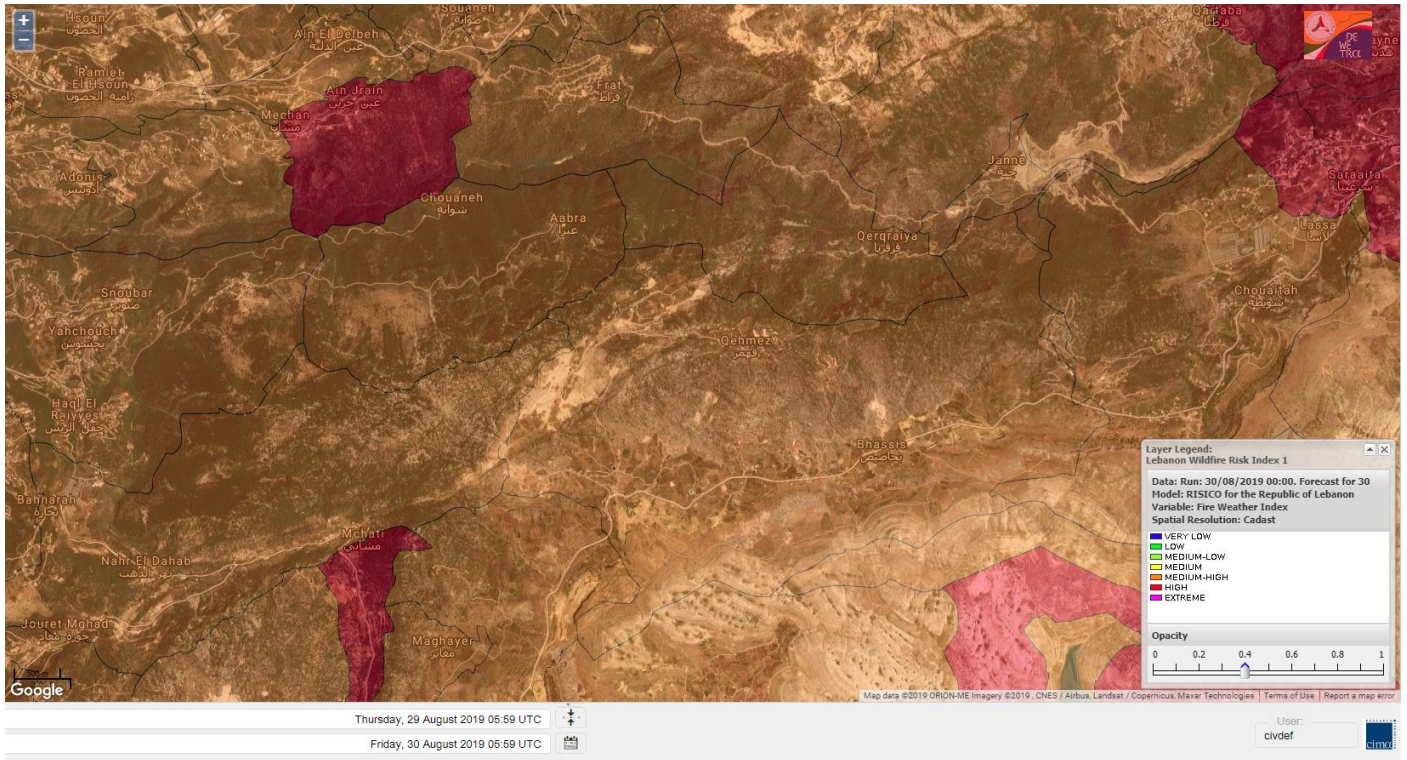

Jabal Moussa Reserve Forecast for 30 Aug 2019