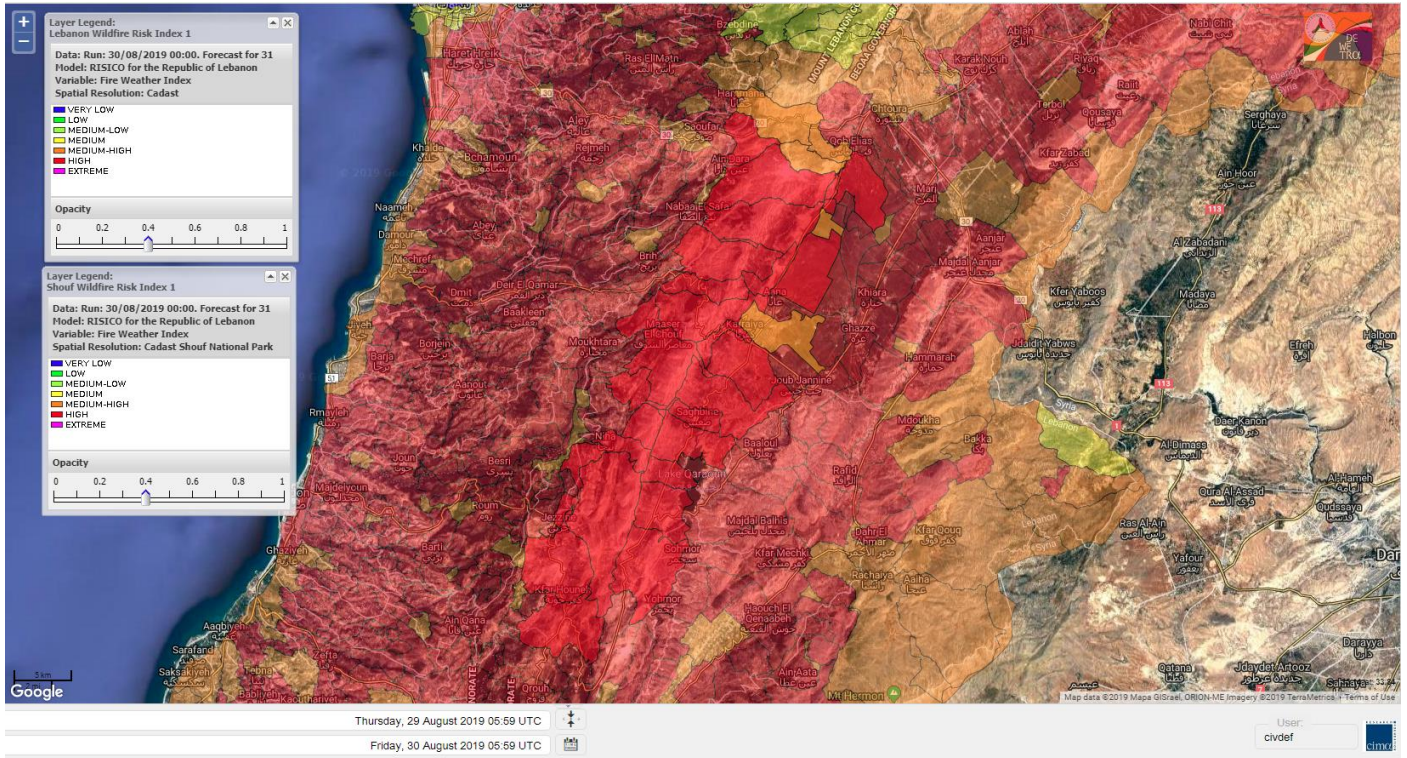

- VERY LOW
- LOW
- MEDIUM-LOW
- MEDIUM
- MEDIUM-HIGH
- HIGH
- EXTREME

Lebanon for 30 Aug 2019

Lebanon for 31 Aug 2019

Lebanon for 1 Sep 2019

Shouf Biosphere Reserve Forecast for 30 Aug 2019

Shouf Biosphere Reserve Forecast for 31 Aug 2019