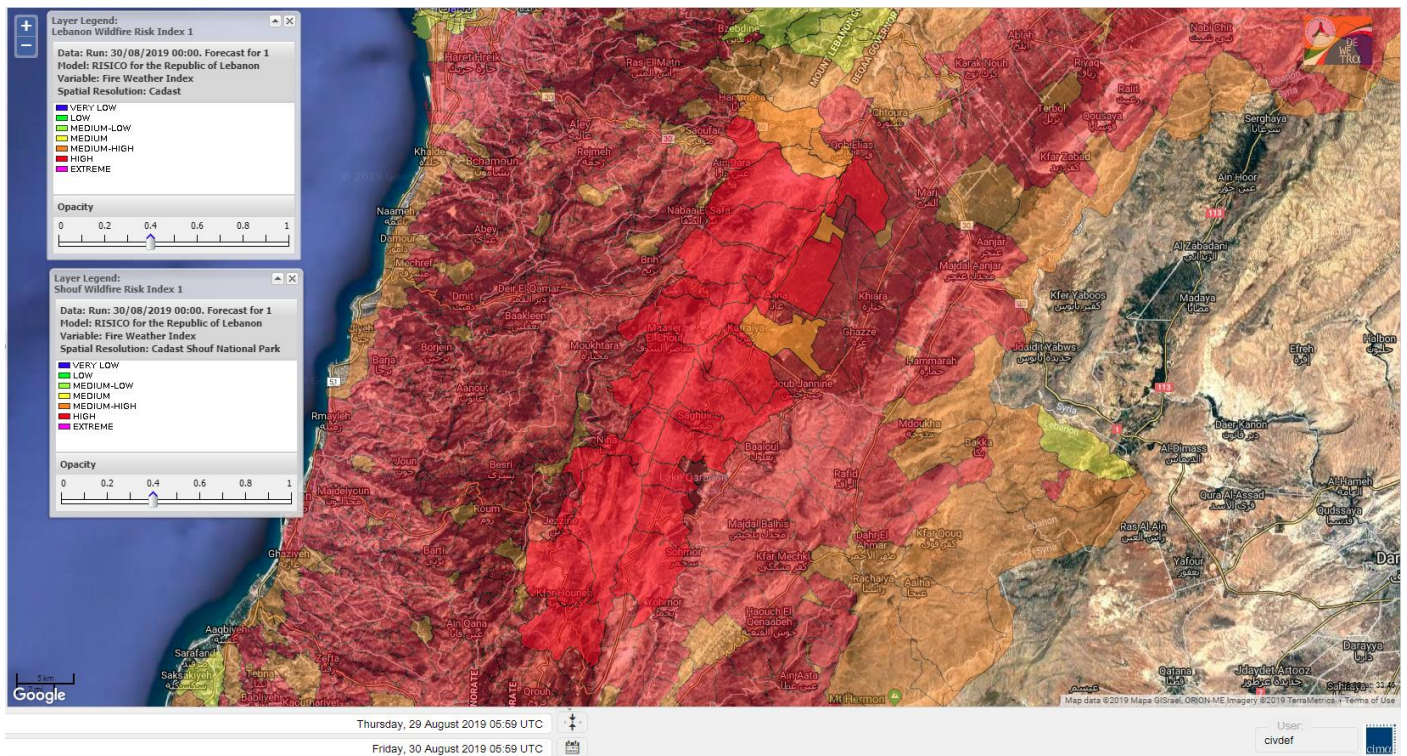

Shouf Biosphere Reserve Forecast for 1 Sep 2019