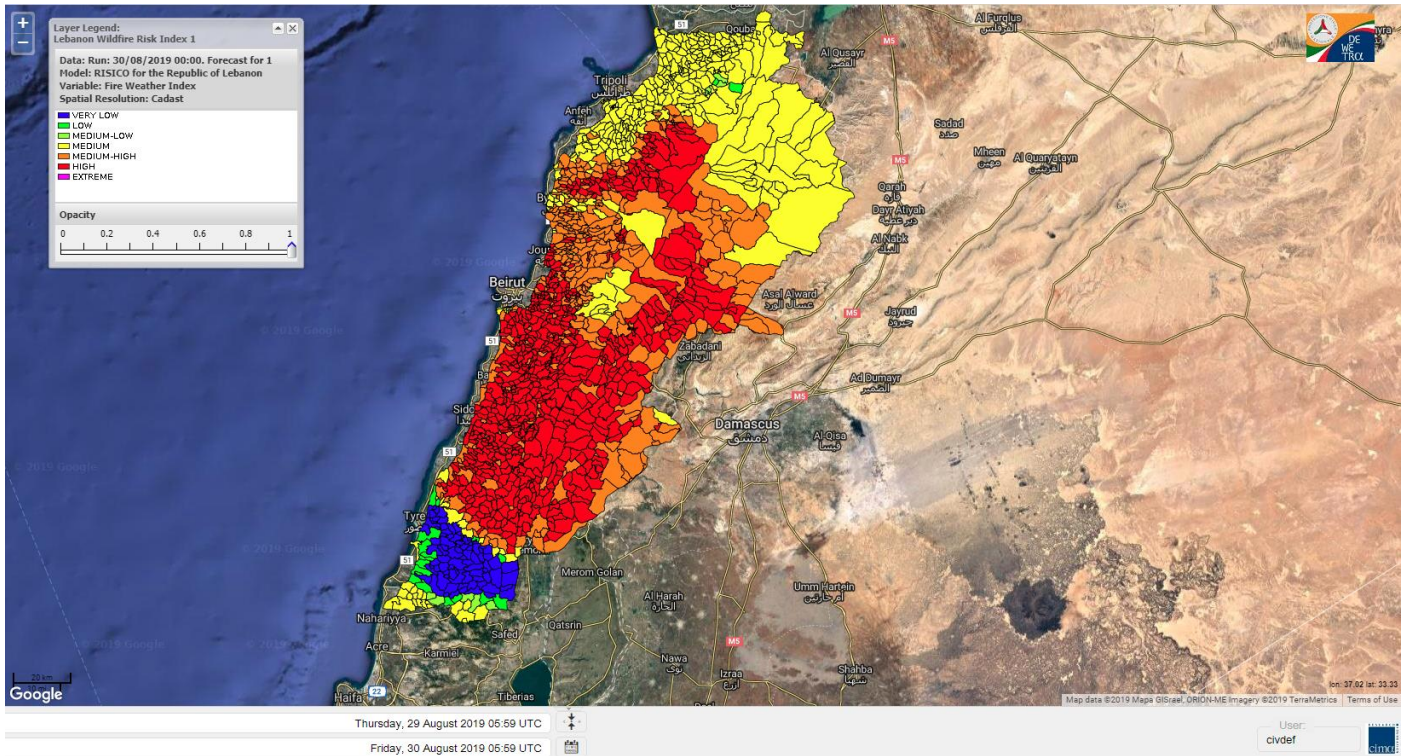

- VERY LOW
- LOW
- MEDIUM-LOW
- MEDIUM
- MEDIUM-HIGH
- HIGH
- EXTREME

Lebanon for 30 Aug 2019

Lebanon for 31 Aug 2019

Lebanon for 1 Sep 2019

Shouf Biosphere Reserve Forecast for 30 Aug 2019

Shouf Biosphere Reserve Forecast for 31 Aug 2019