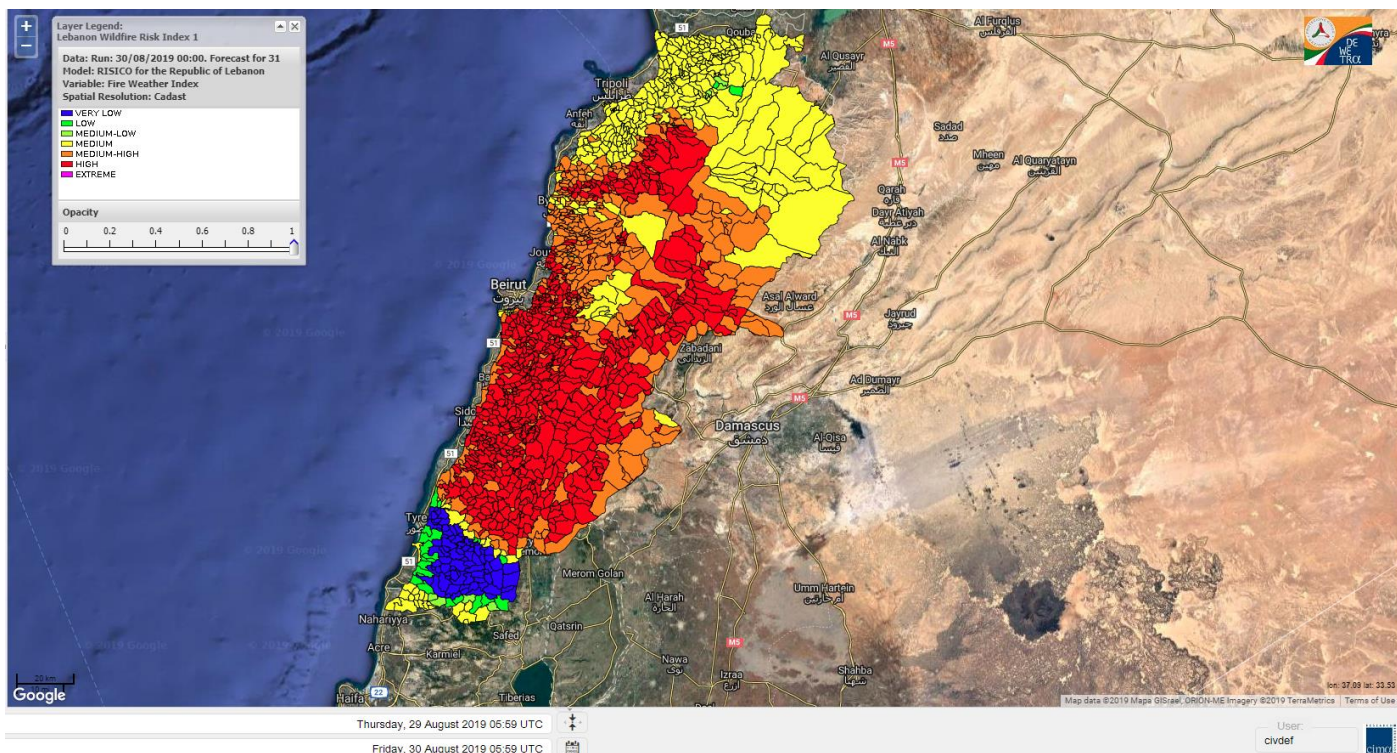

Lebanon for 31 Aug 2019