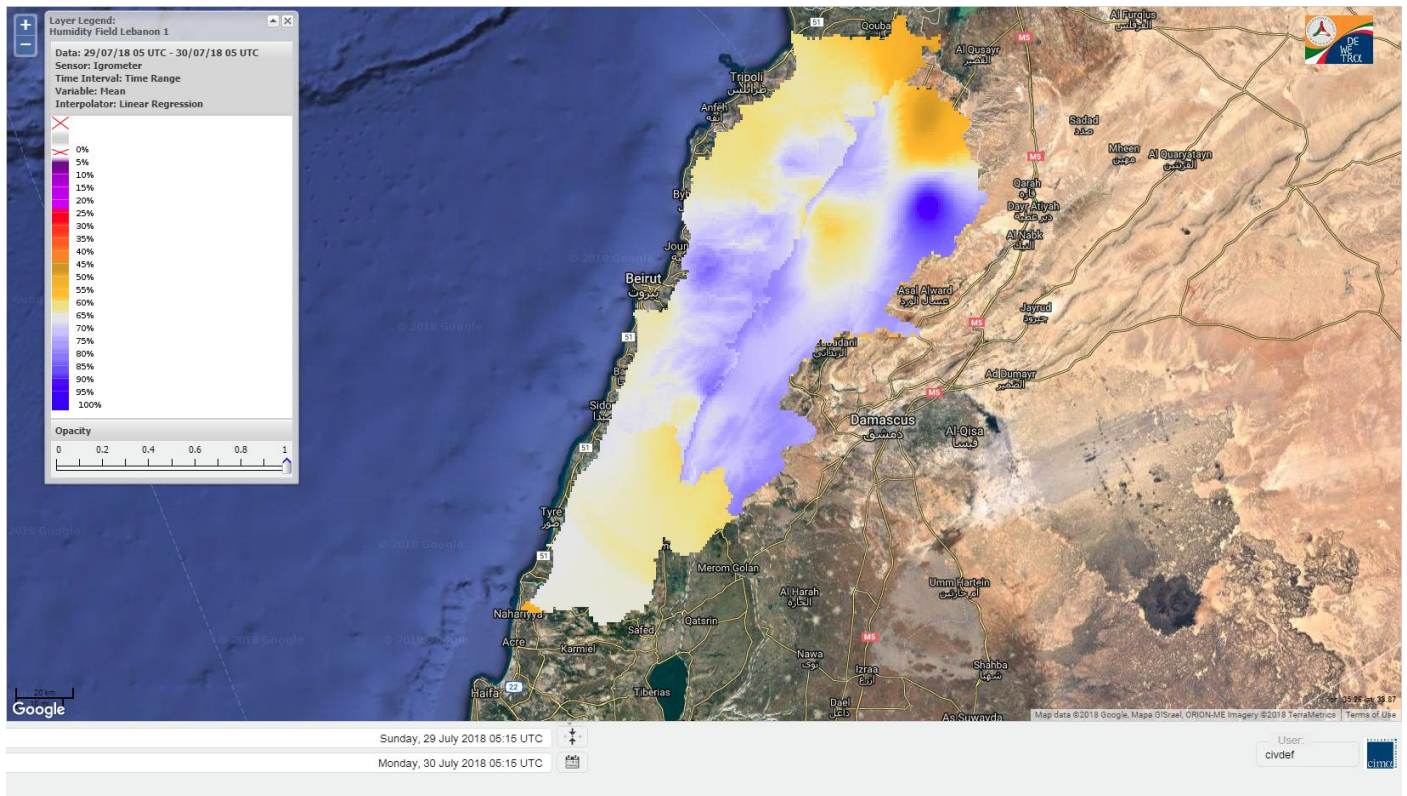

Lebanon humidity for Lebanon 30 July 2018