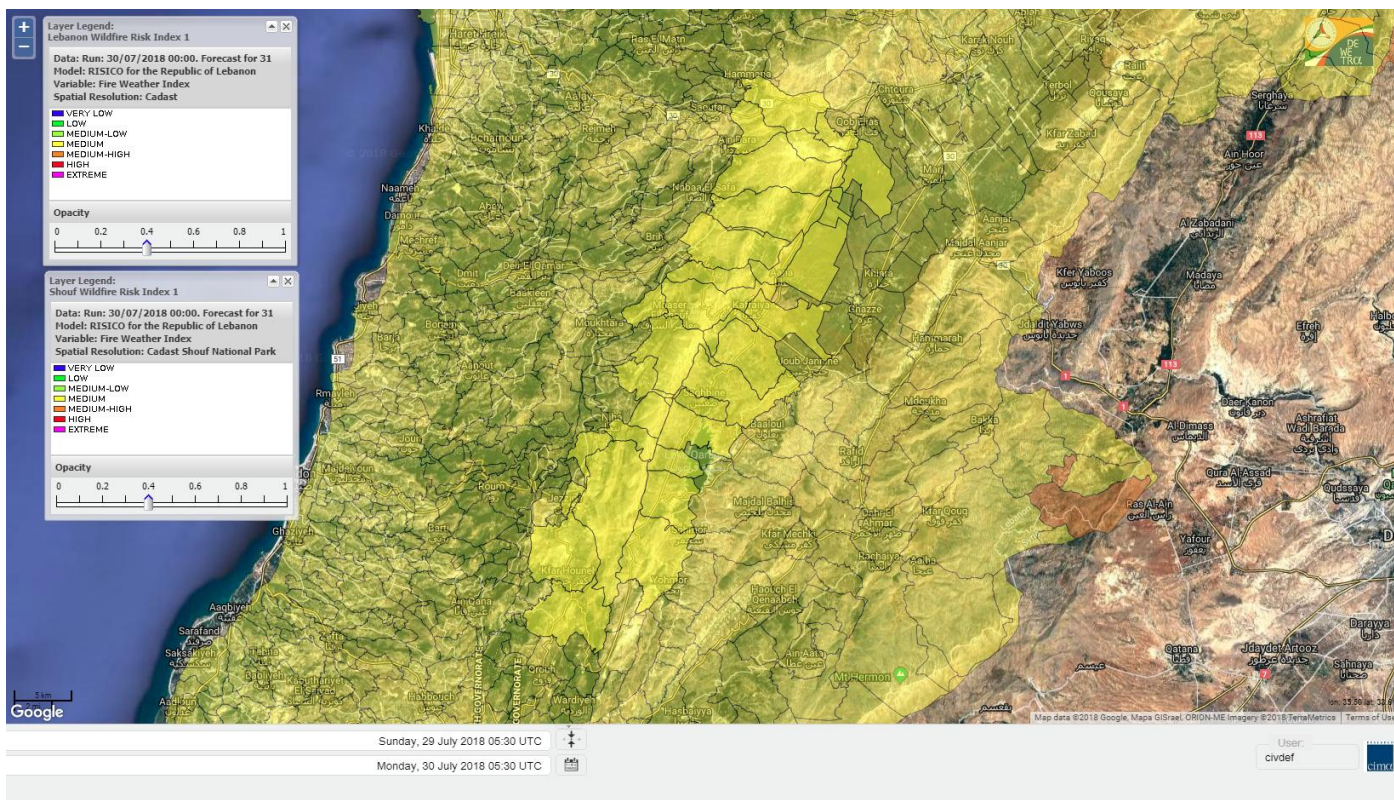

Shouf Biosphere Reserve Forecast for 31 July 2018