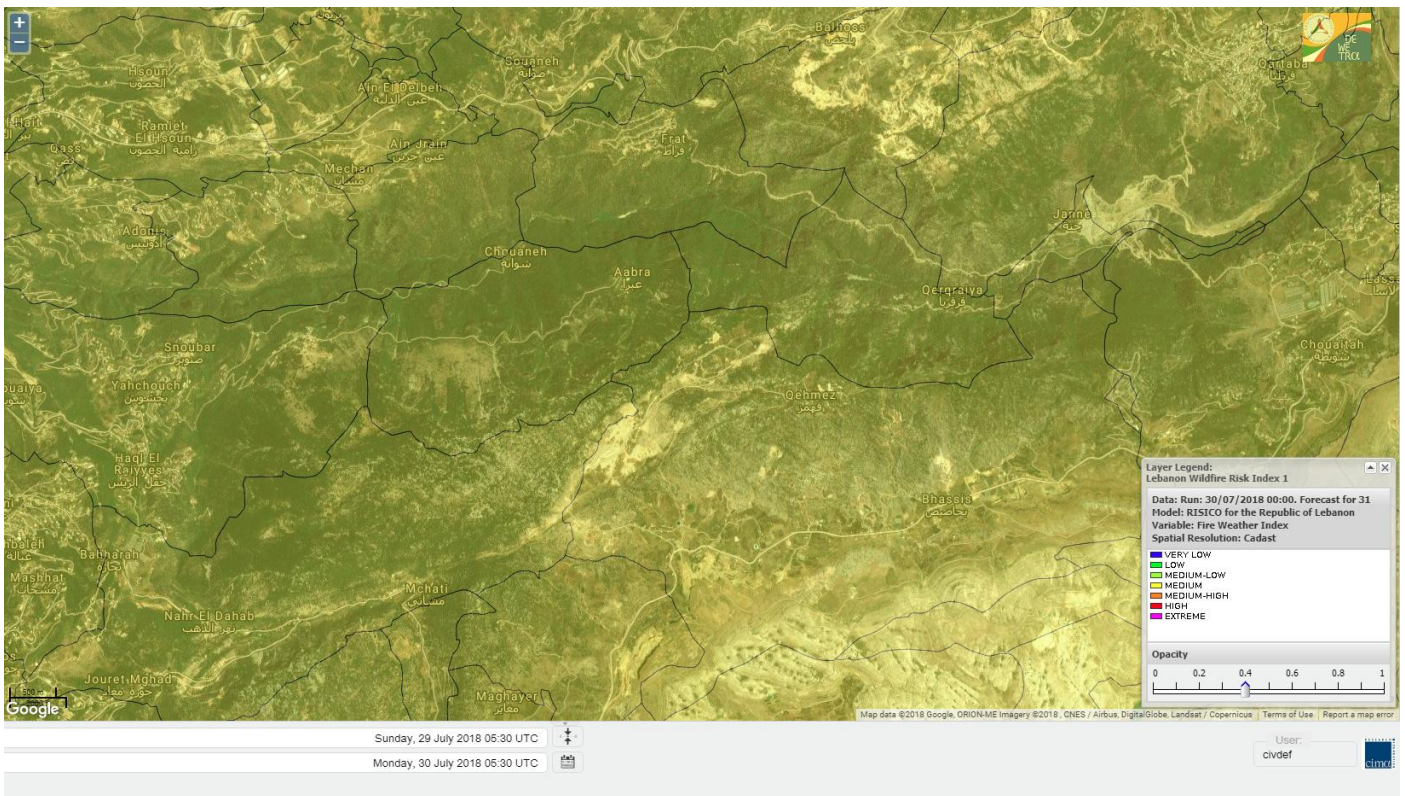

Jabal Moussa Reserve Forecast for 31 July 2018