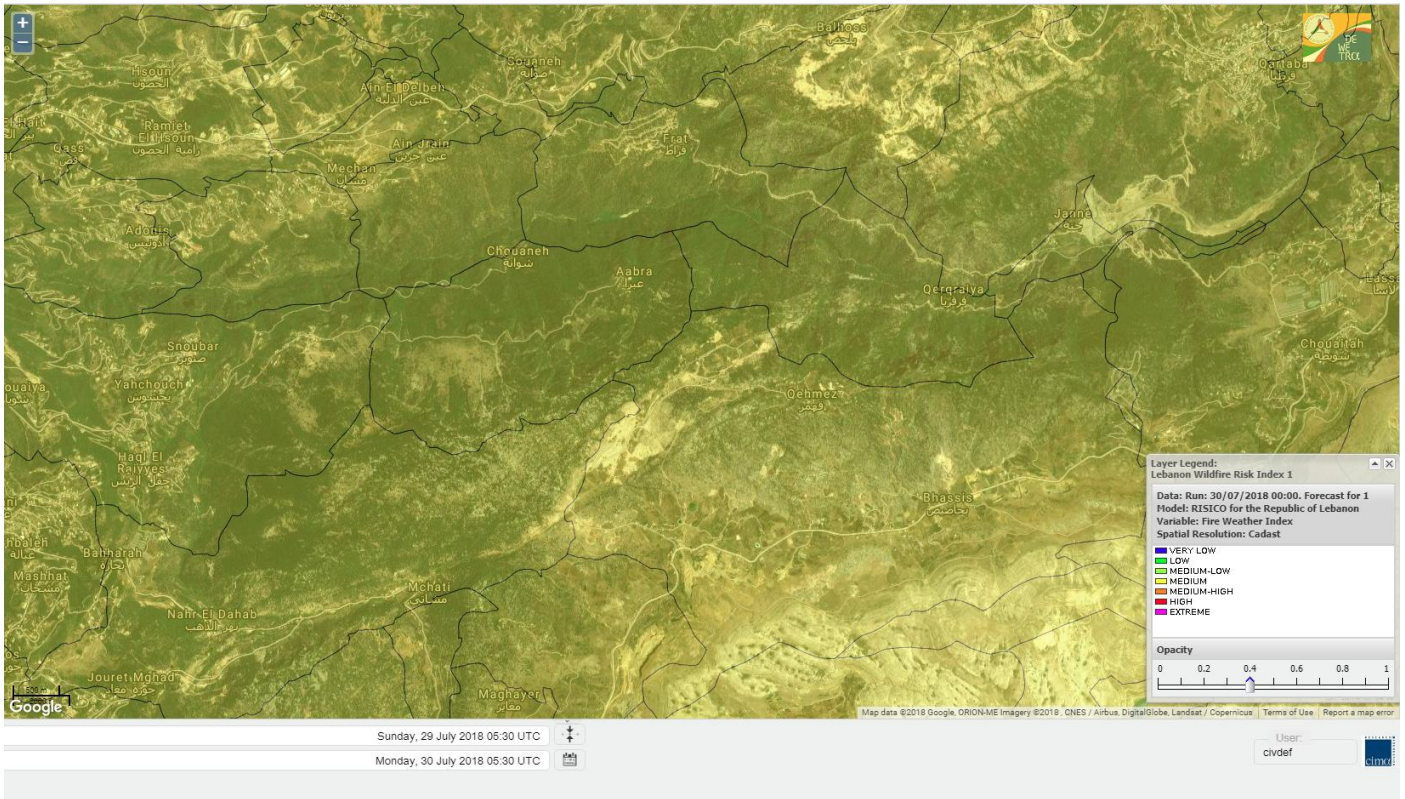

Jabal Moussa Reserve Forecast for 1 AUG 2018