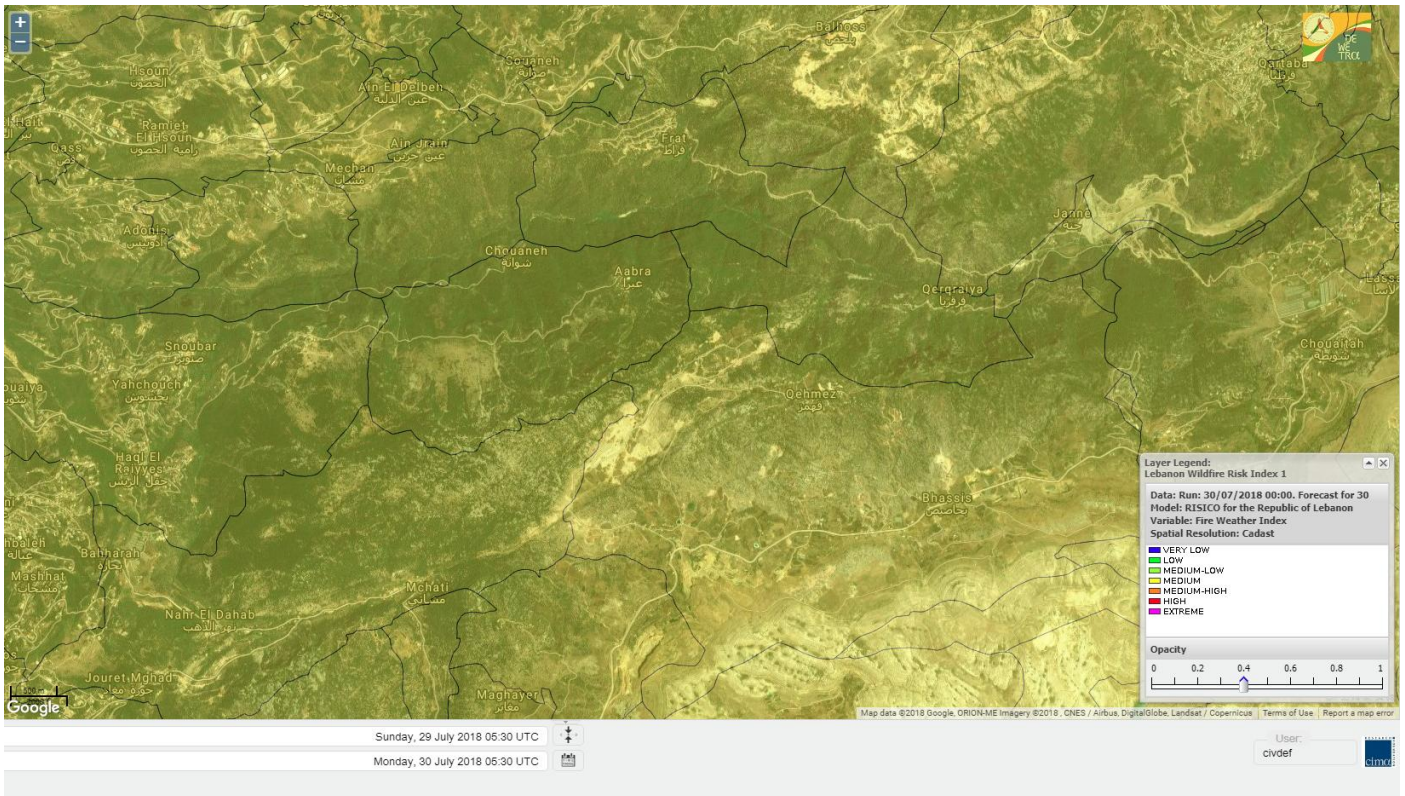

Lebanon for 1 AUG 2018

Shouf Biosphere Reserve Forecast for 30 July 2018

Shouf Biosphere Reserve Forecast for 31 July 2018

Shouf Biosphere Reserve Forecast for 1 AUG 2018

Jabal Moussa Reserve Forecast for 30 July 2018