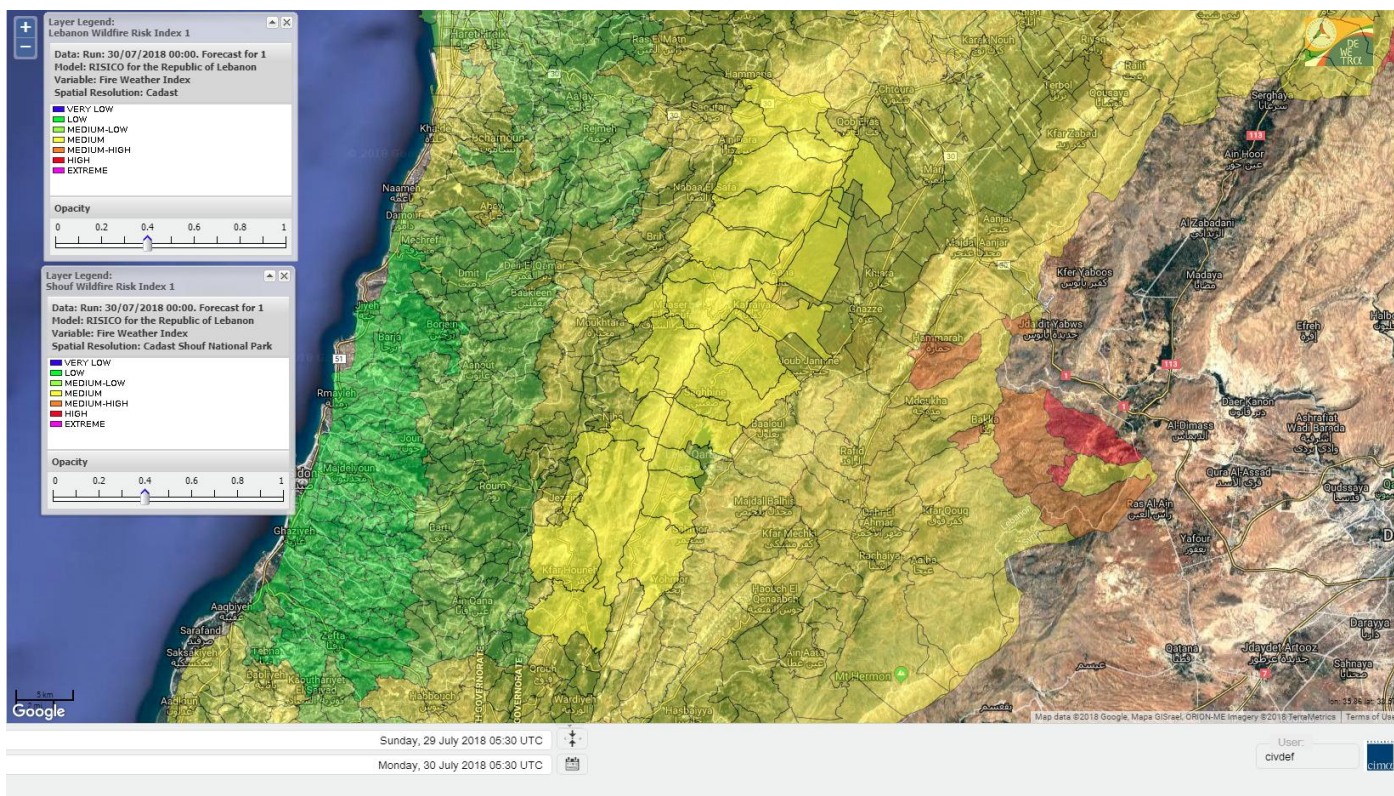

Lebanon for 1 AUG 2018

Shouf Biosphere Reserve Forecast for 30 July 2018

Shouf Biosphere Reserve Forecast for 31 July 2018

Shouf Biosphere Reserve Forecast for 1 AUG 2018

Jabal Moussa Reserve Forecast for 30 July 2018