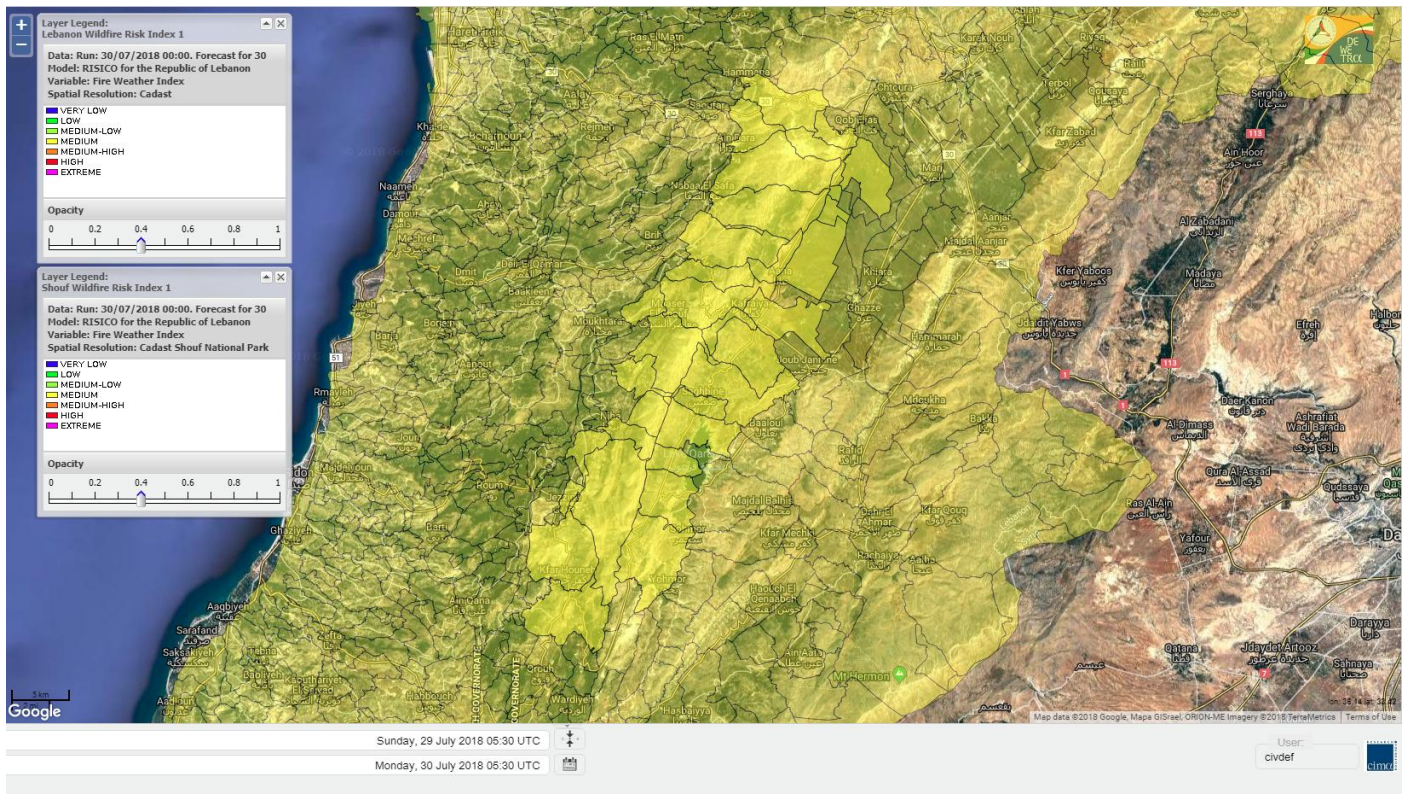

Shouf Biosphere Reserve Forecast for 30 July 2018