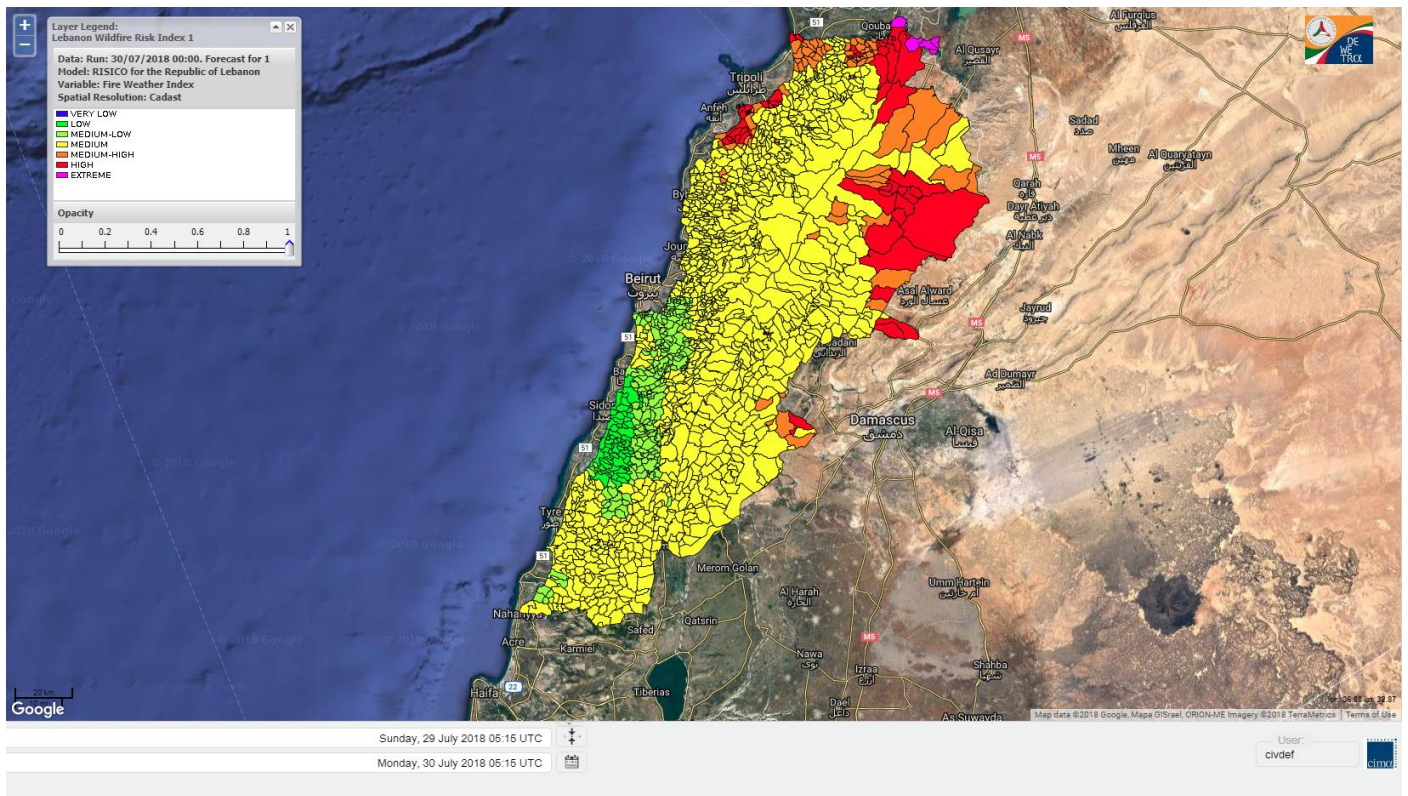

Lebanon for 1 AUG 2018