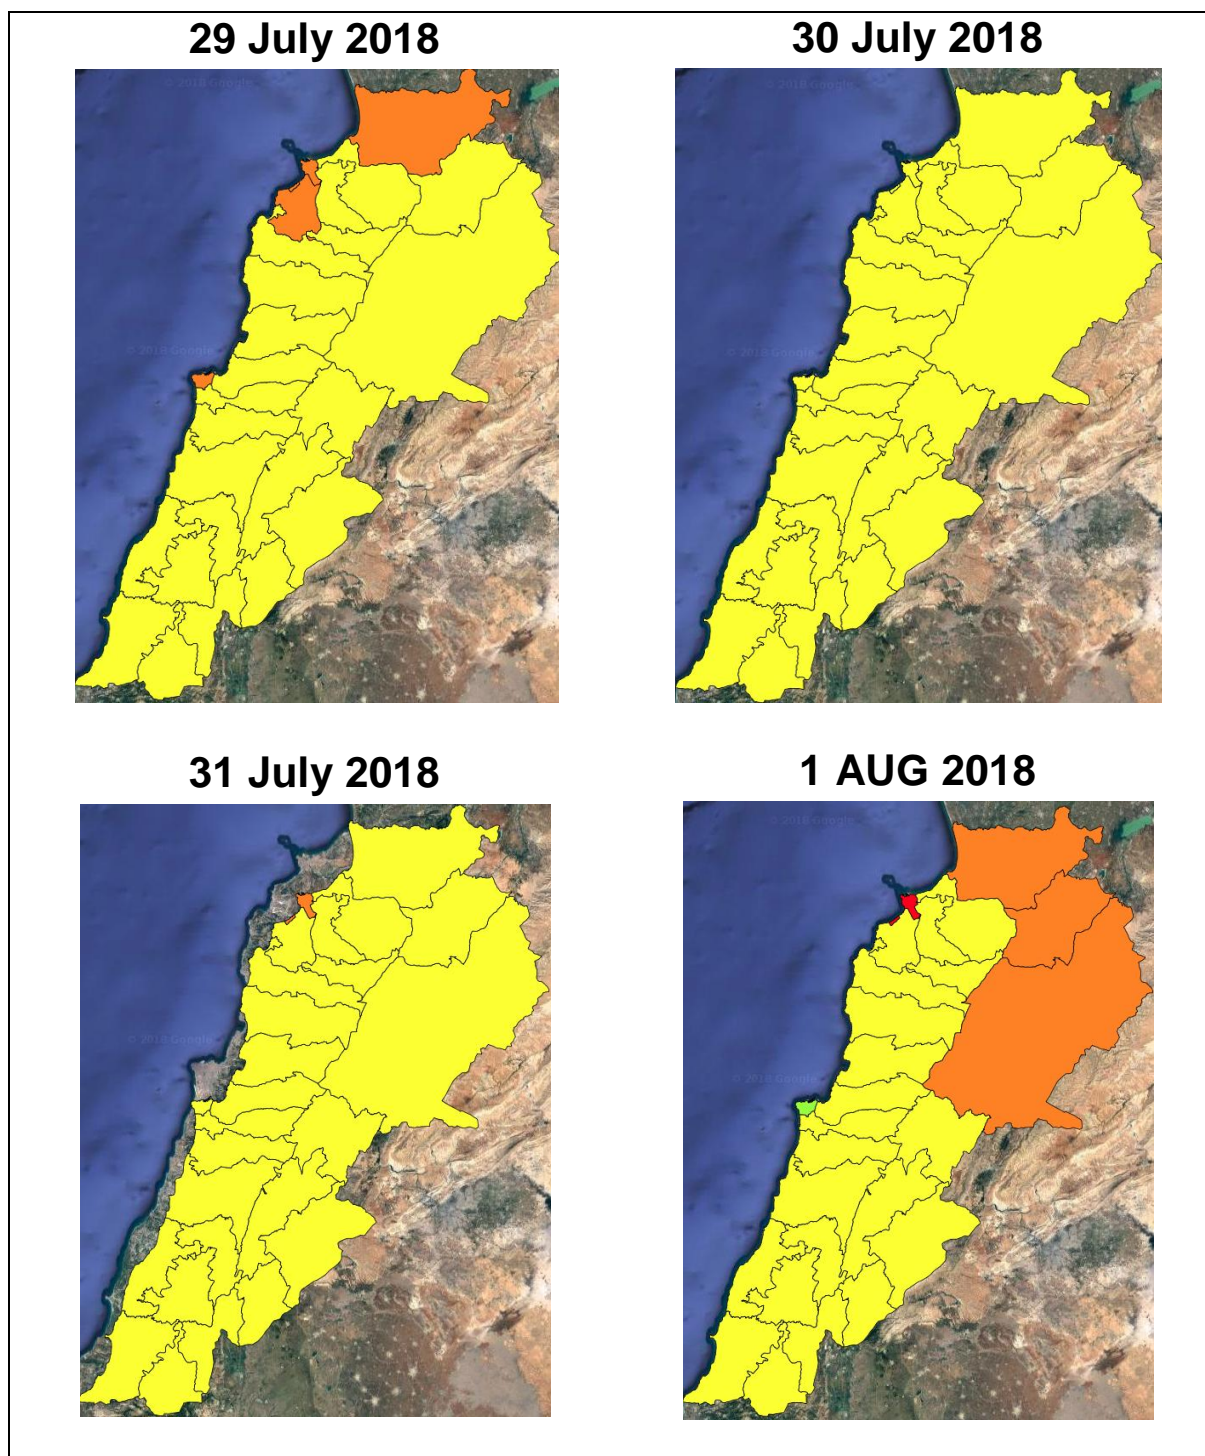

FIRE RISK INDEX

Layer Legend:
Lebanon Wildfire Risk Index 1

Data: Run: 30/07/2018 00:00. Forecast for 30
Model: RISICO for the Republic of Lebanon
Variable: Fire Weather Index
Spatial Resolution: Caza

- VERY LOW
- LOW
- MEDIUM-LOW
- MEDIUM
- MEDIUM-HIGH
- HIGH
- EXTREME