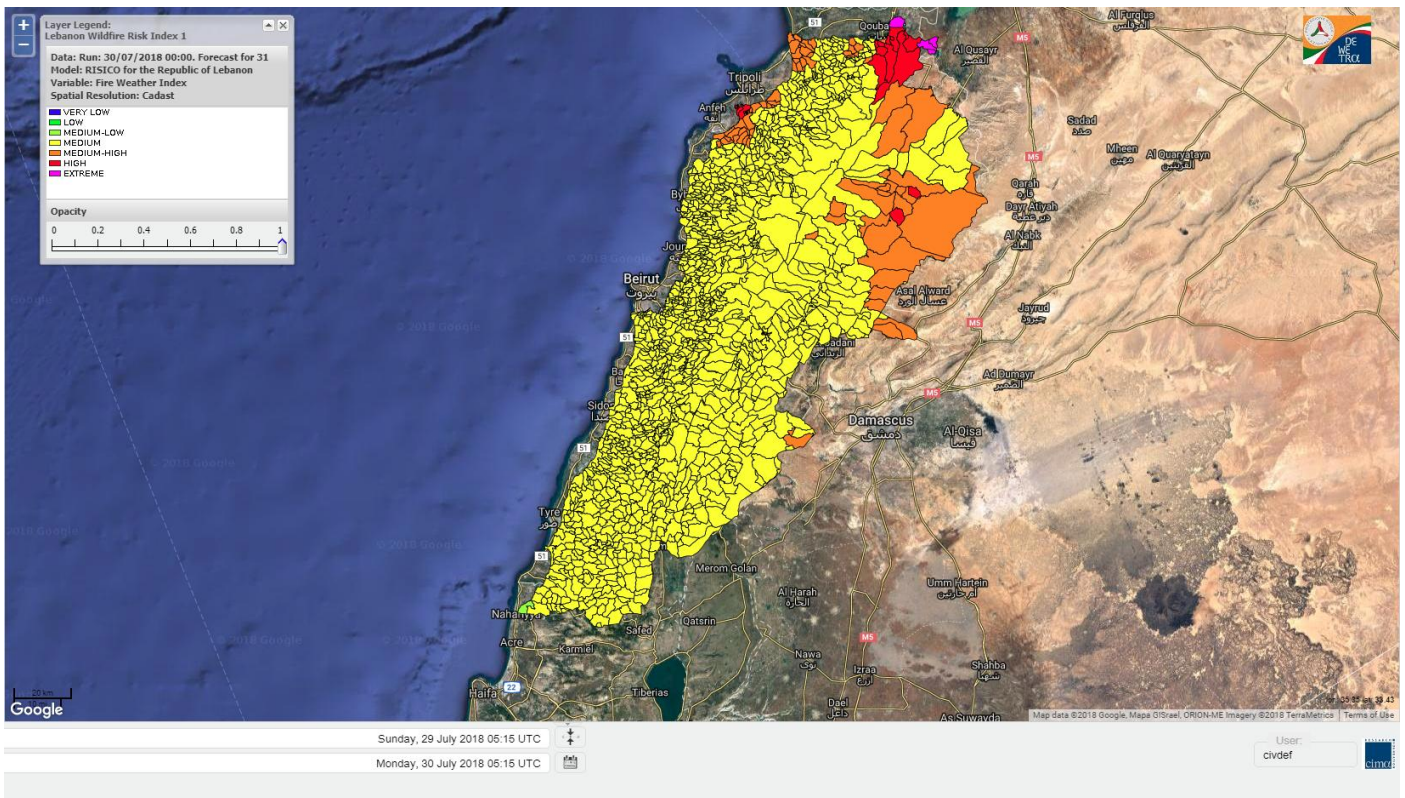

Lebanon for 31 July 2018