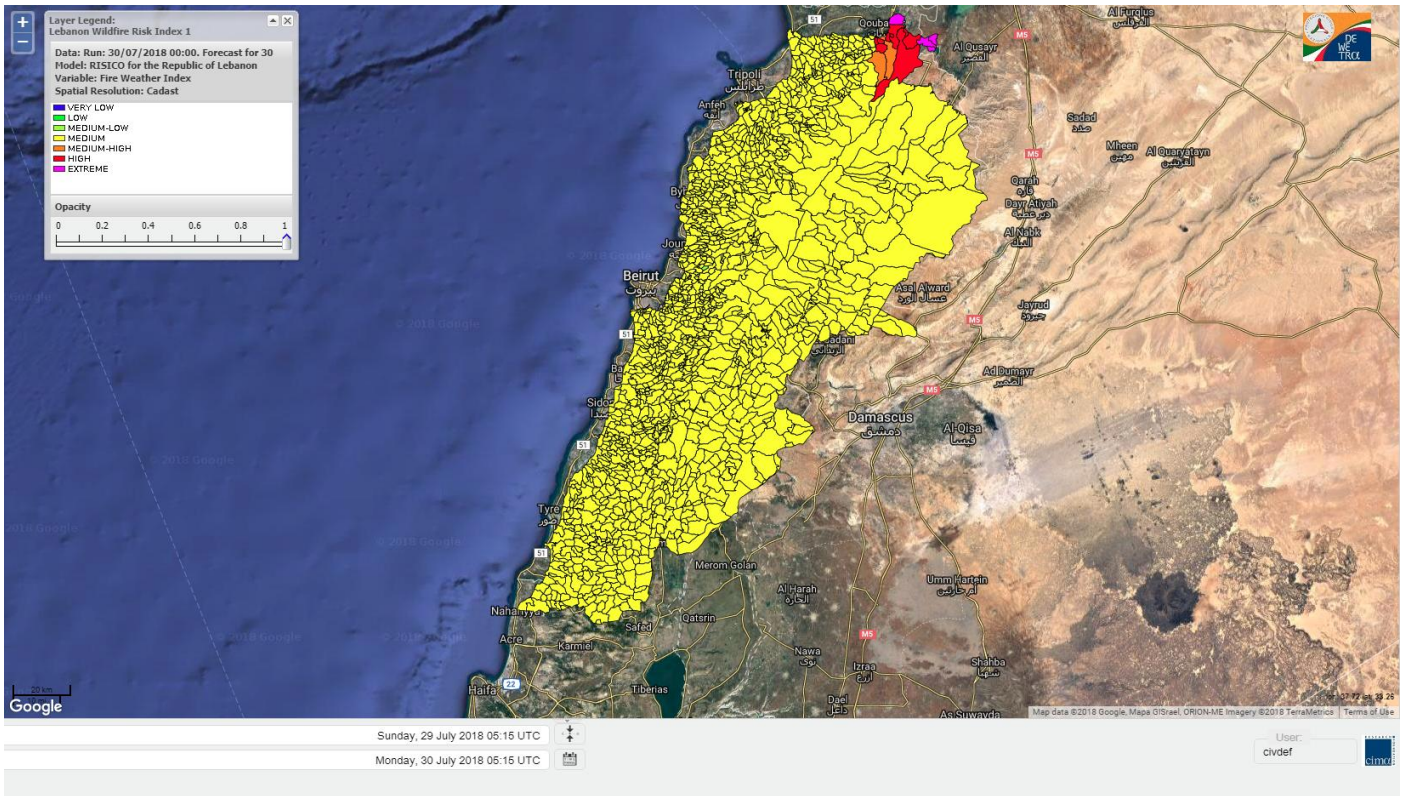

Lebanon for 30 July 2018