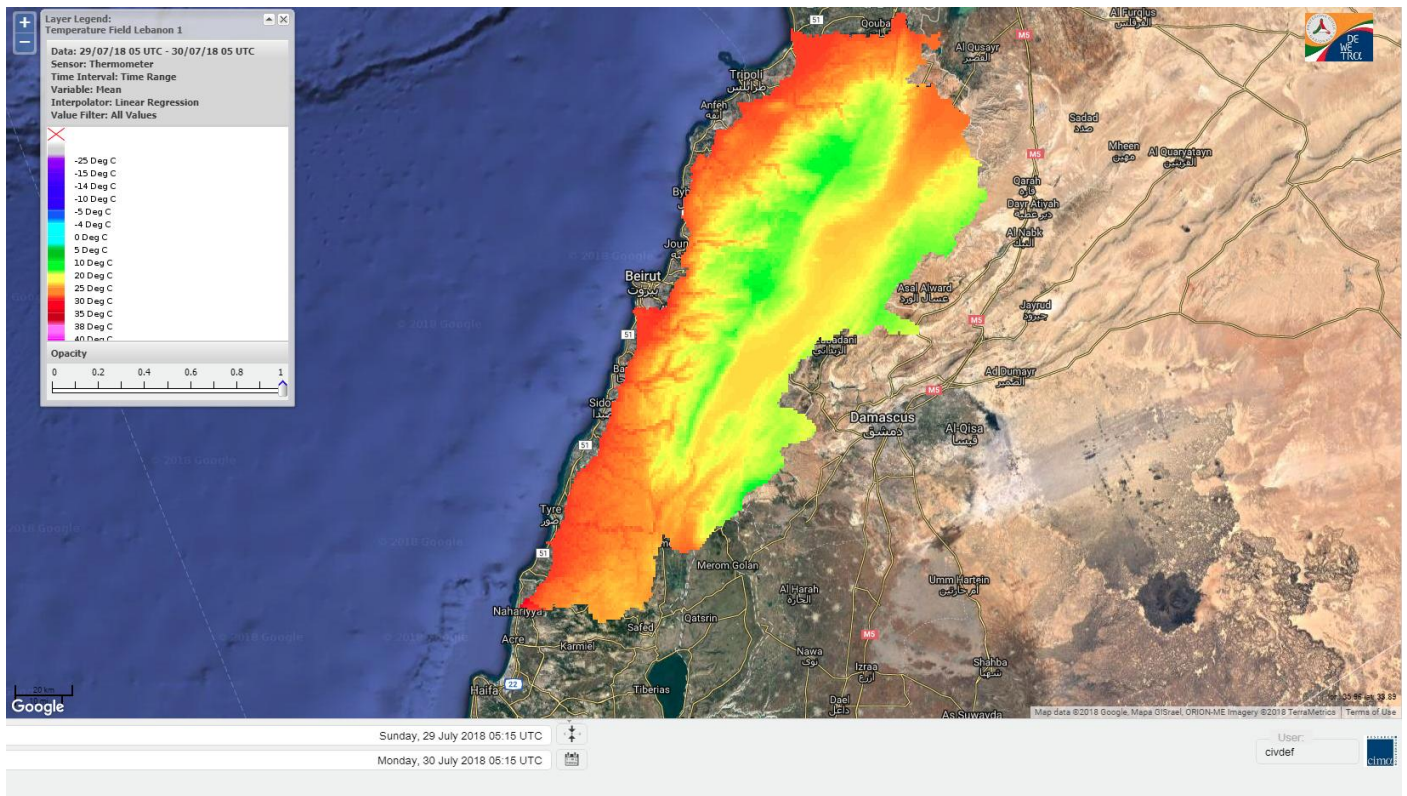

Lebanon temperature for Lebanon 30 July 2018