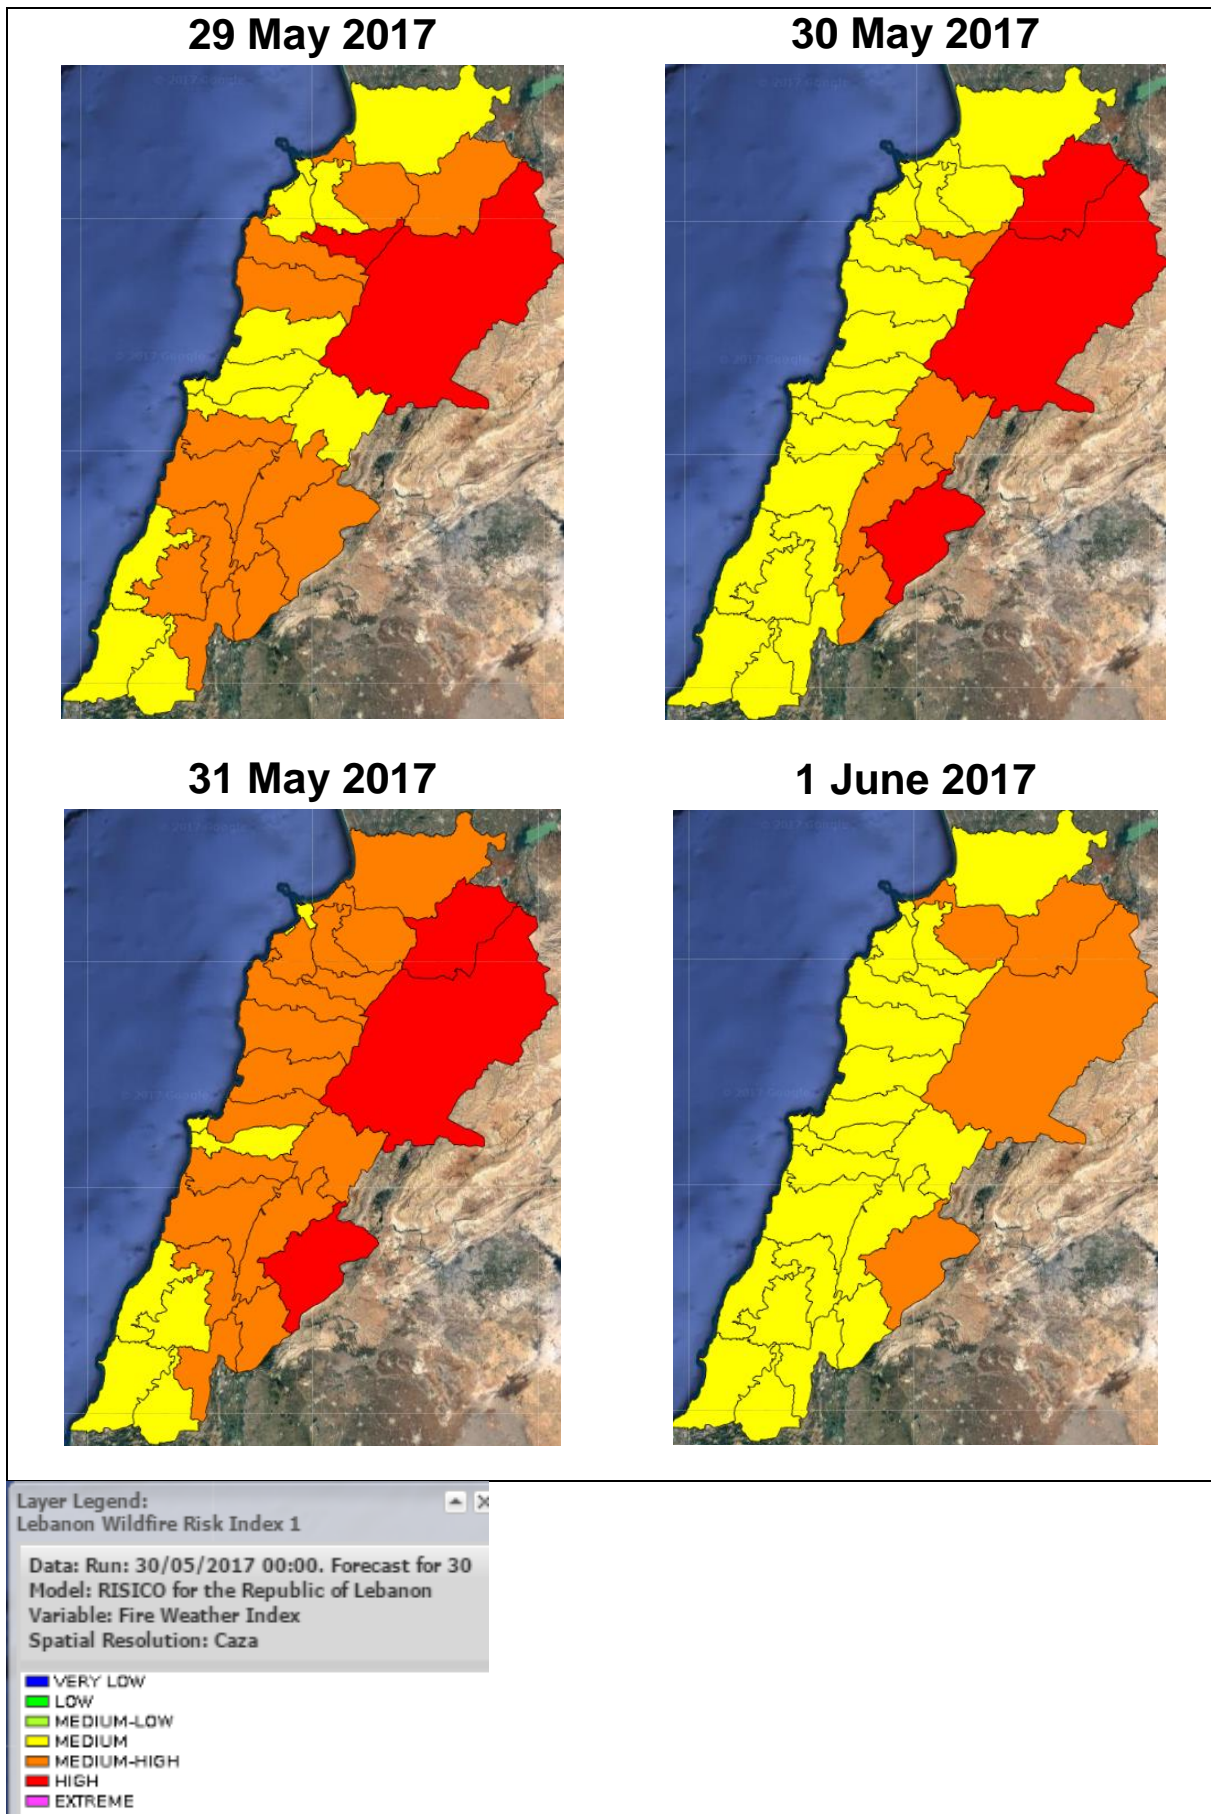

FIRE RISK INDEX