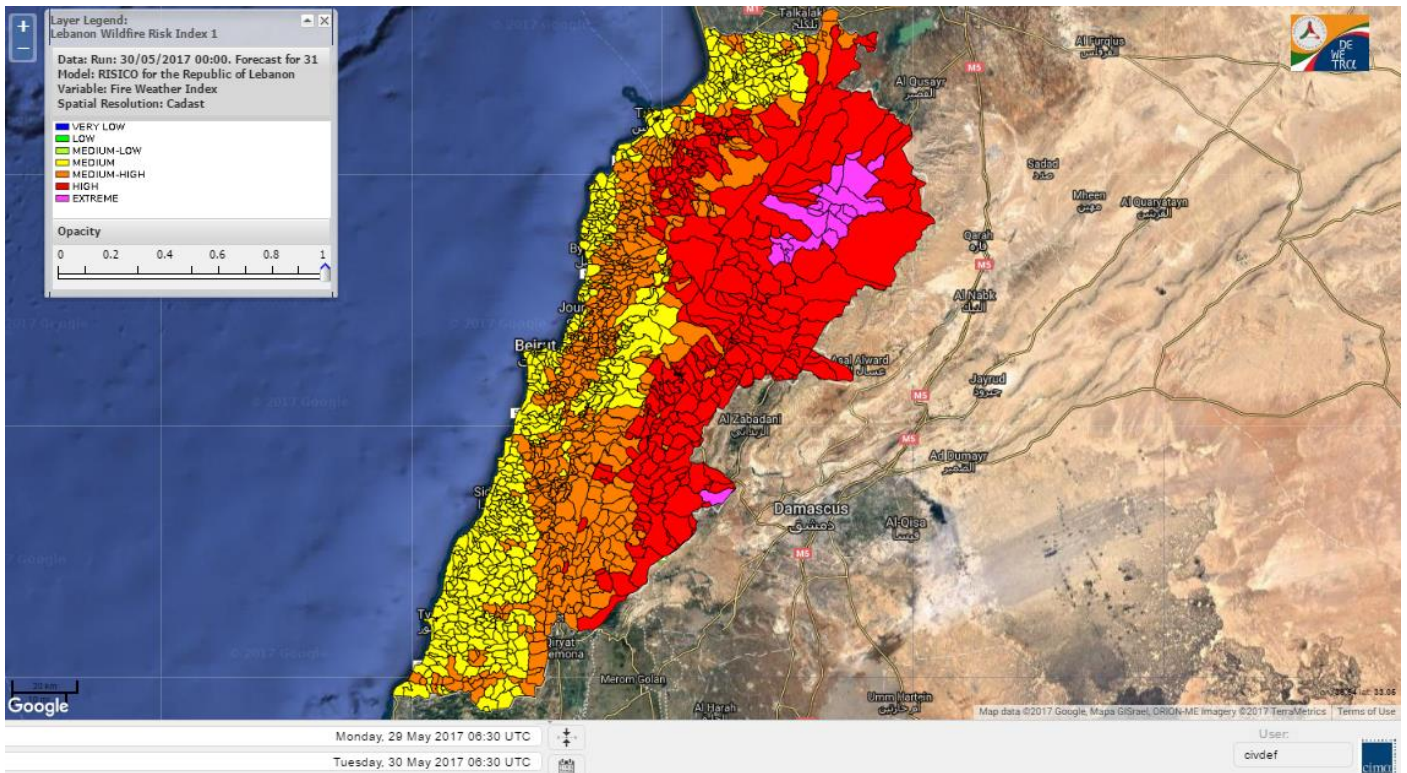

Lebanon for 31 May 2017