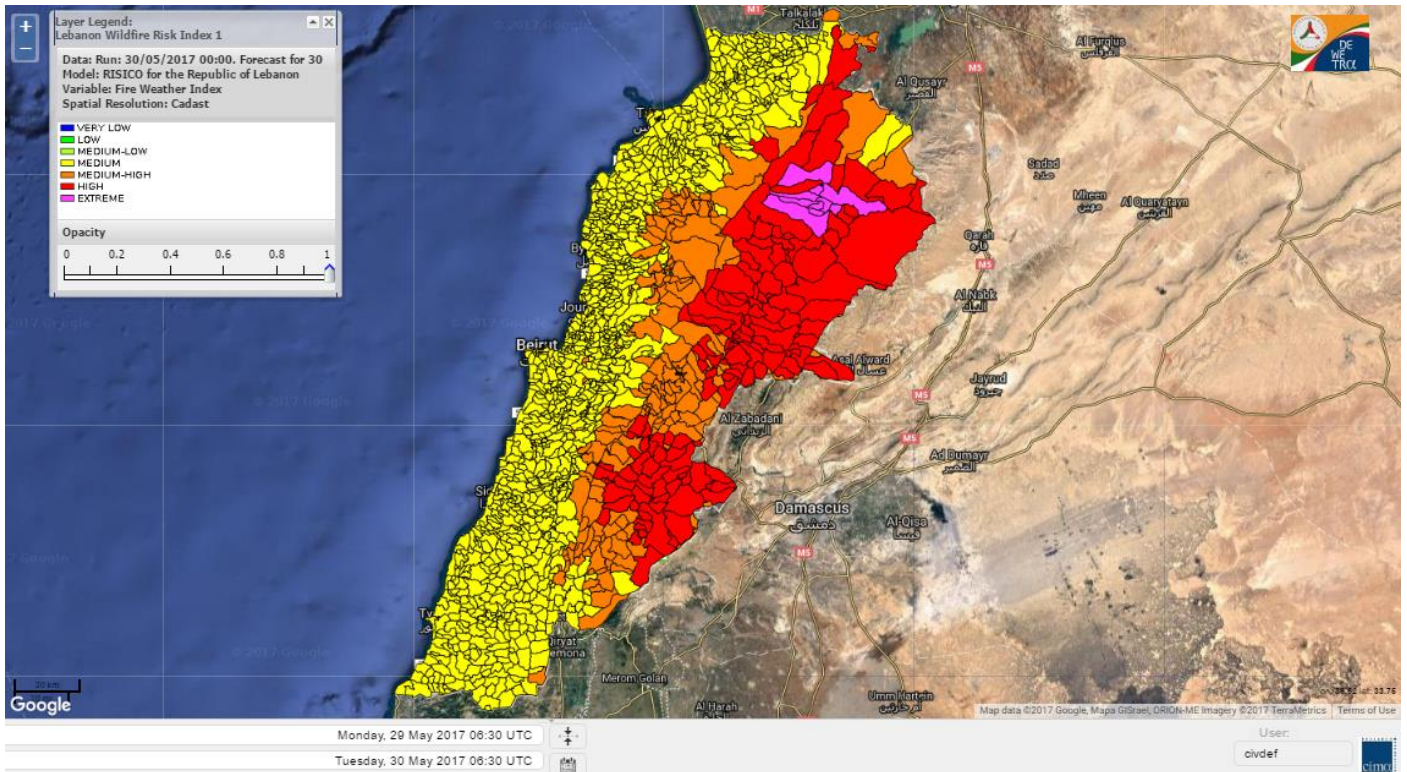

Lebanon for 30 May 2017