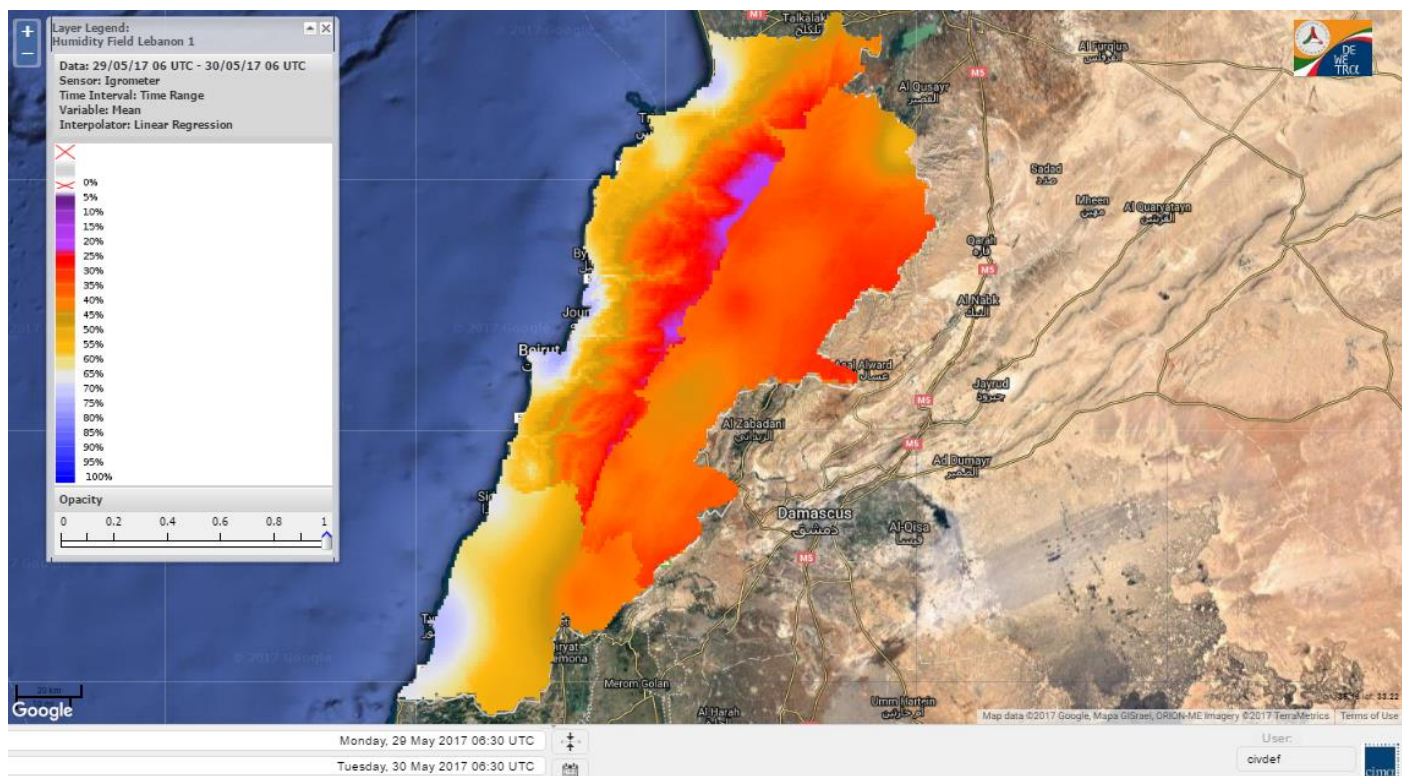

Lebanon humidity for 30 May 2017