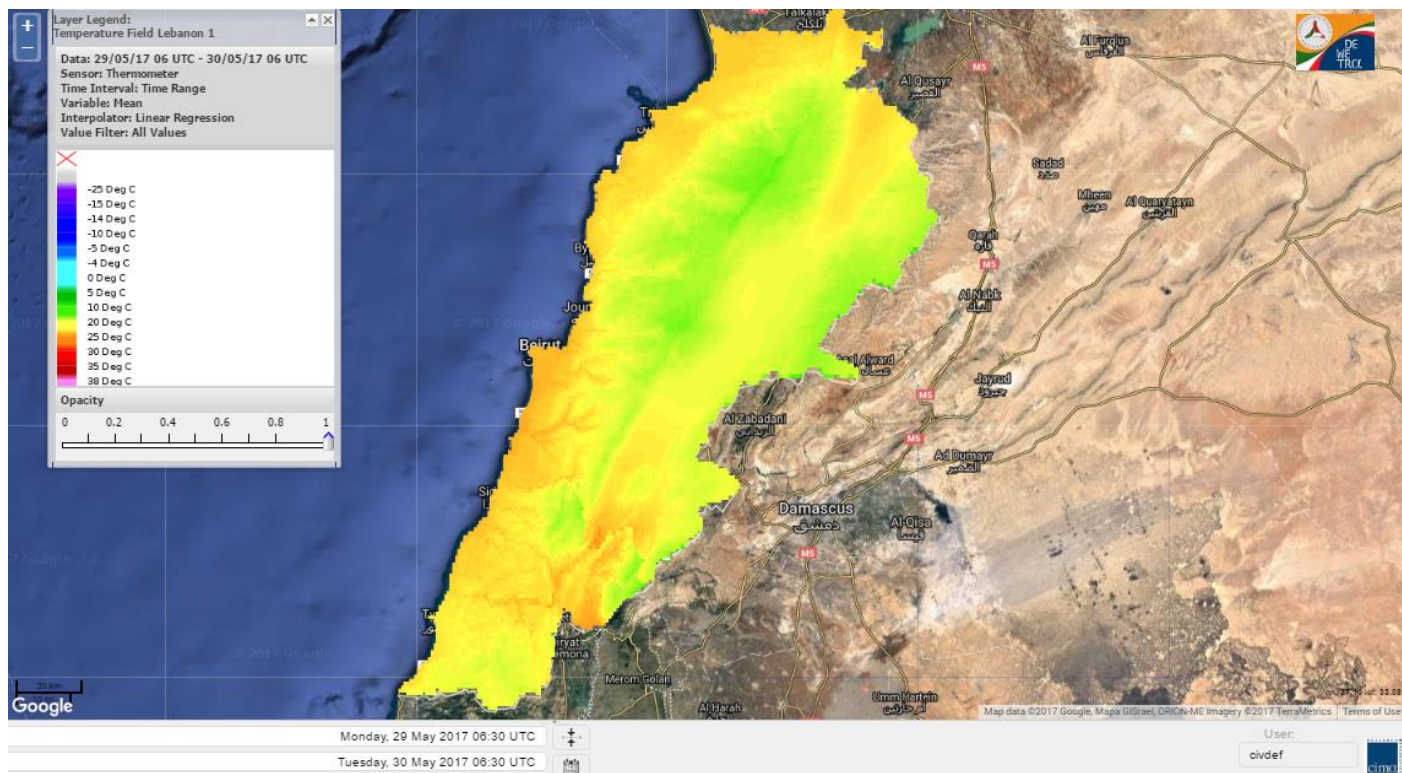

Lebanon temperature for 30 May 2017