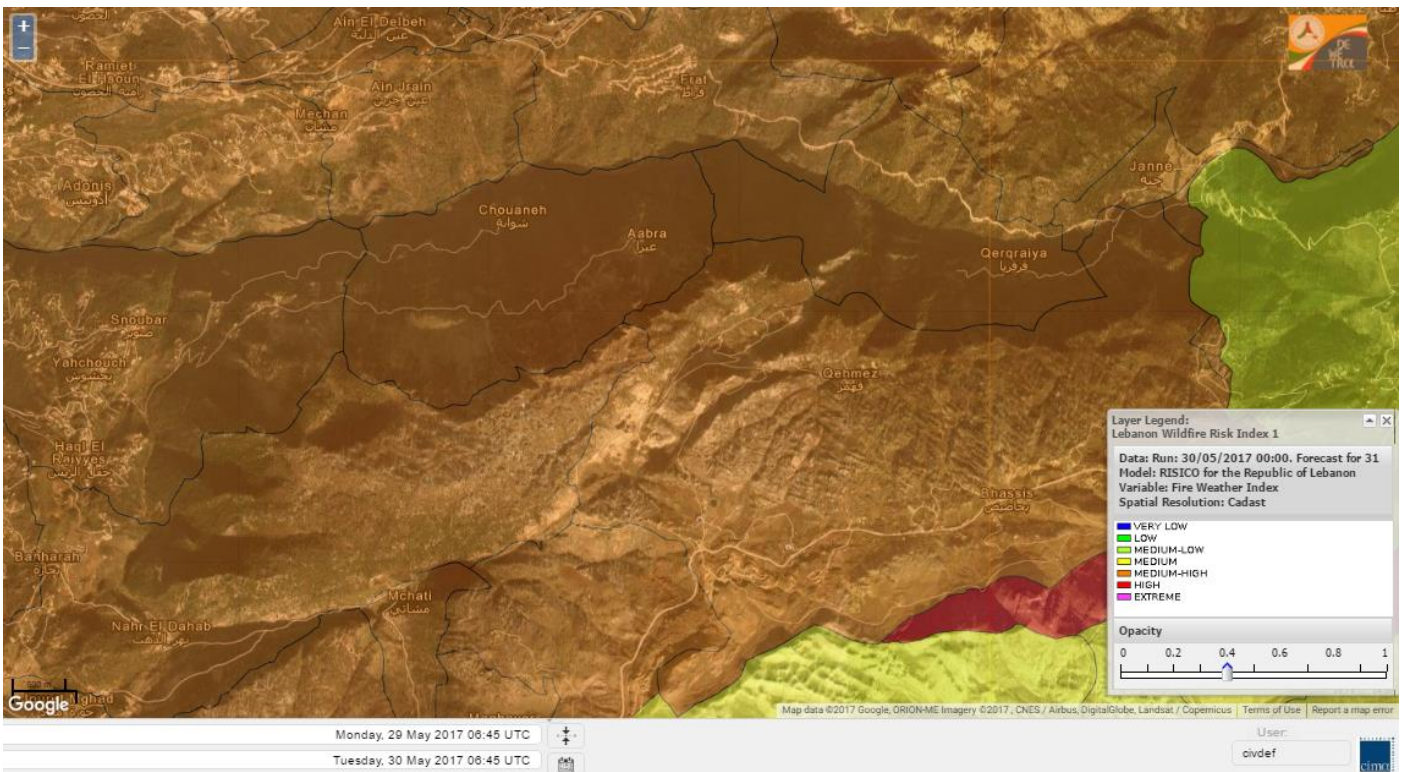

Jabal Moussa Reserve Forecast for 31 May 2017