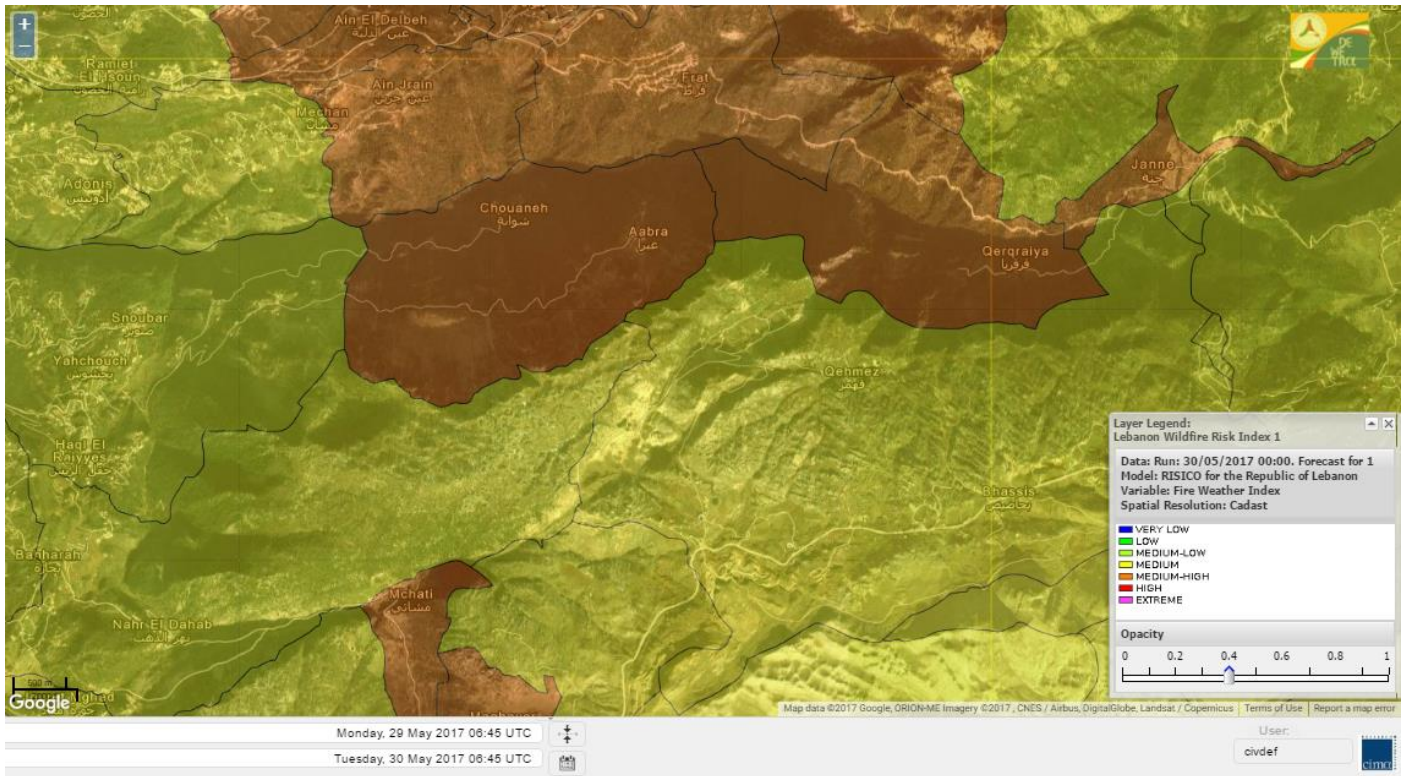

Jabal Moussa Reserve Forecast for 1 June 2017