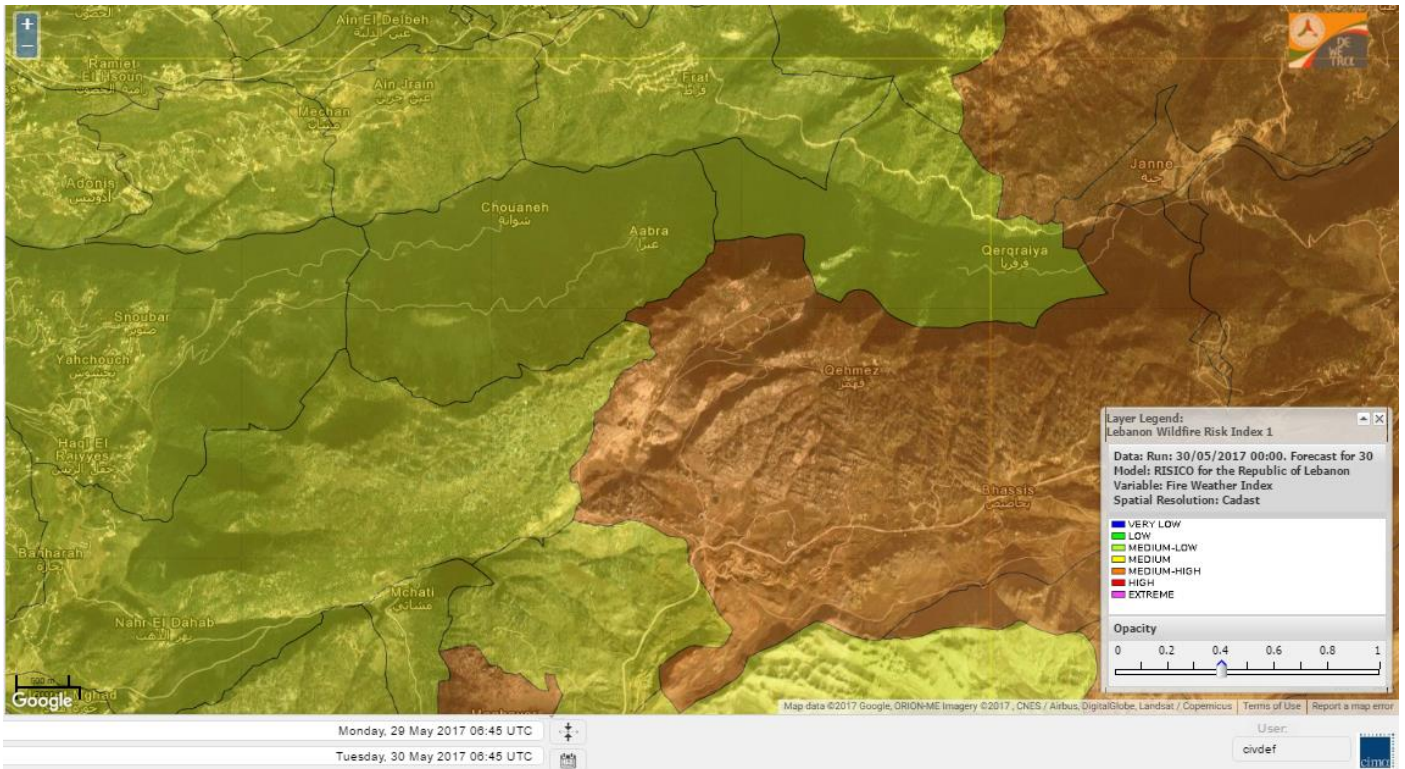

Jabal Moussa Reserve Forecast for 30 May 2017