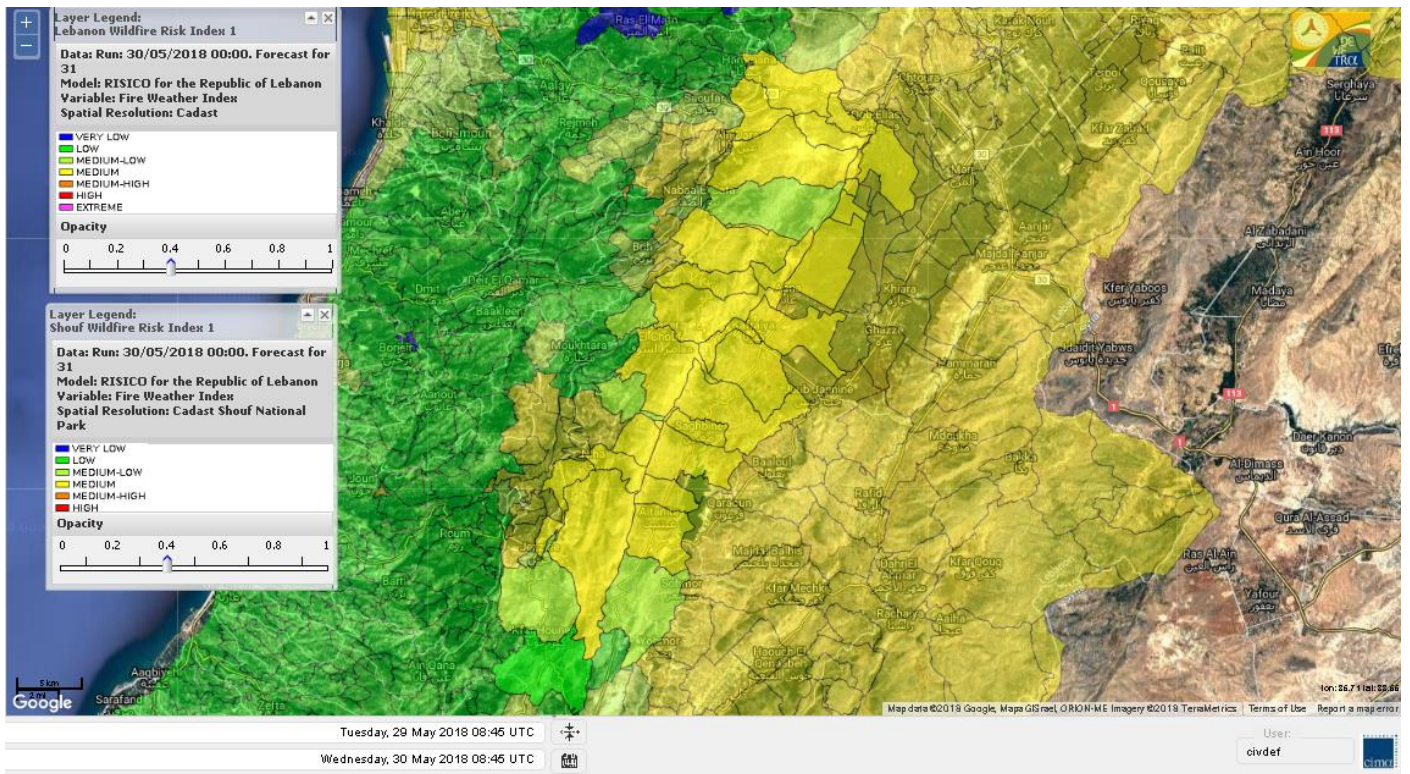

Shouf Biosphere Reserve Forecast for 31 May 2018