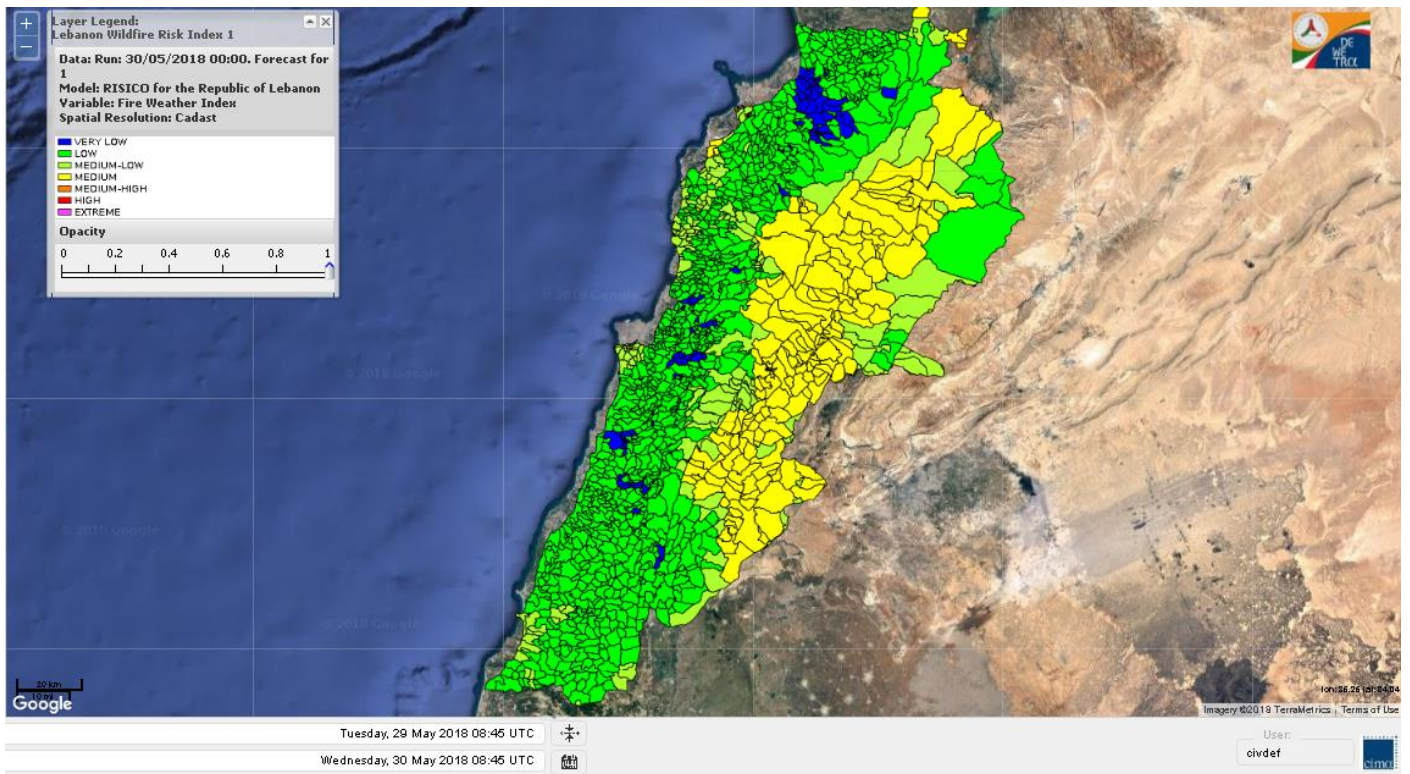

Lebanon for 1 June 2018