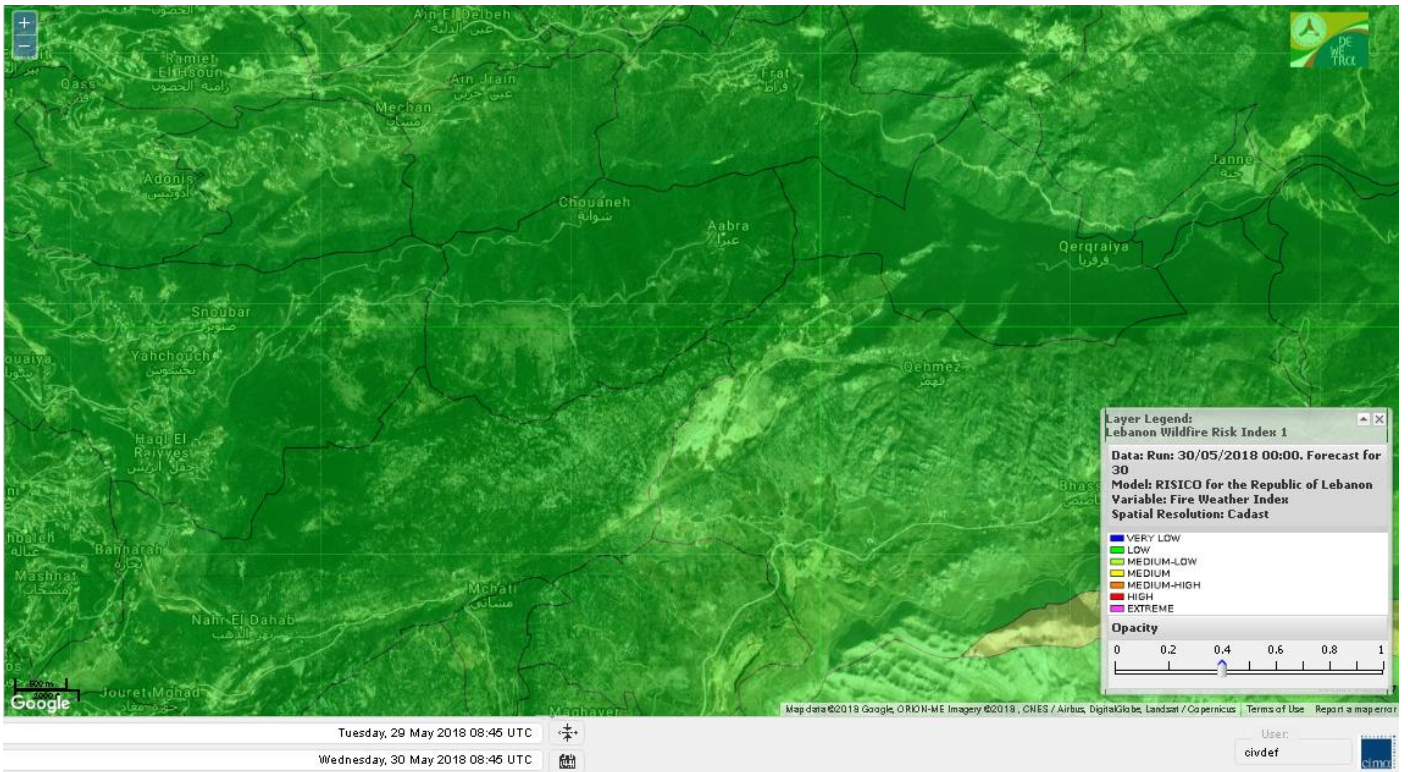

Shouf Biosphere Reserve Forecast for 30 May 2018

Shouf Biosphere Reserve Forecast for 31 May 2018

Shouf Biosphere Reserve Forecast for 1 June 2018

Jabal Moussa Reserve Forecast for 30 May 2018

Jabal Moussa Reserve Forecast for 31 May 2018