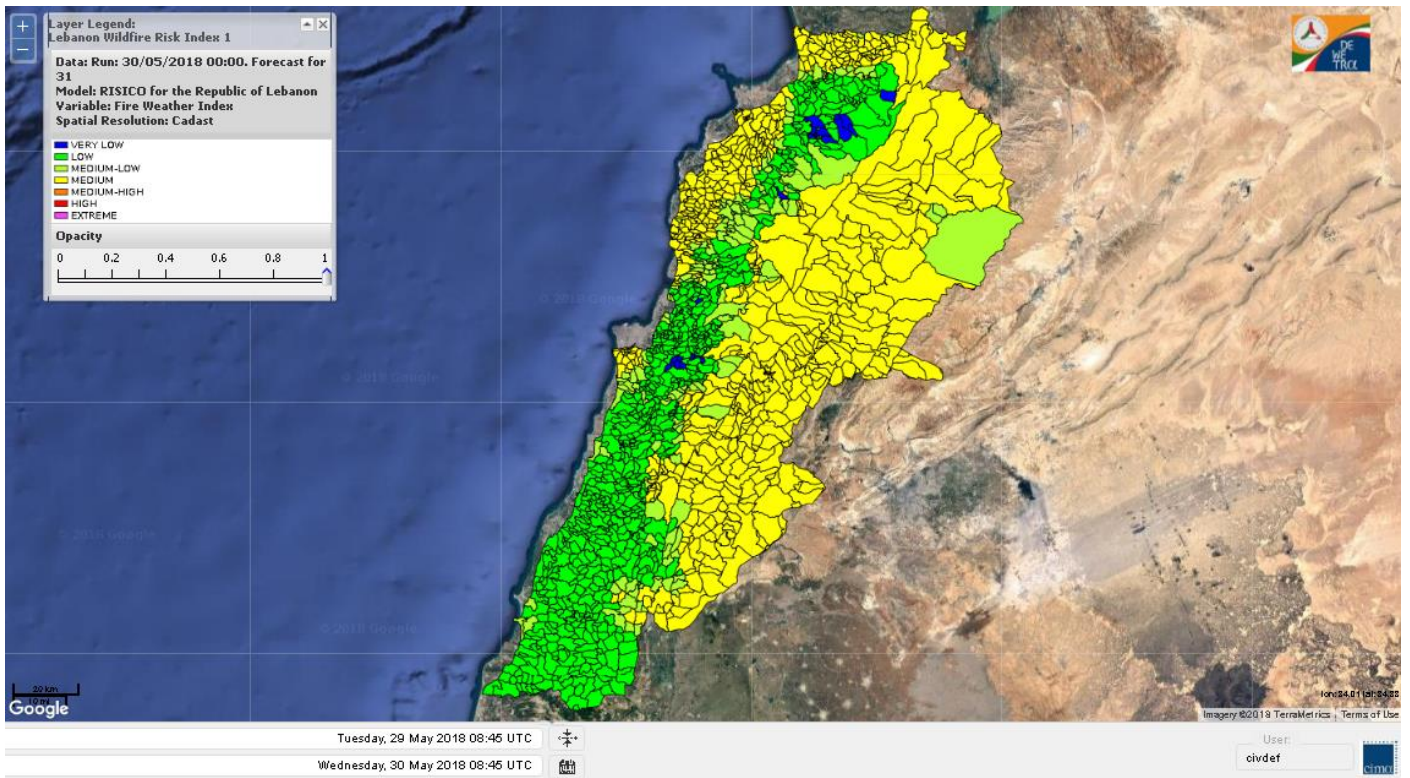

Lebanon for 31 May 2018