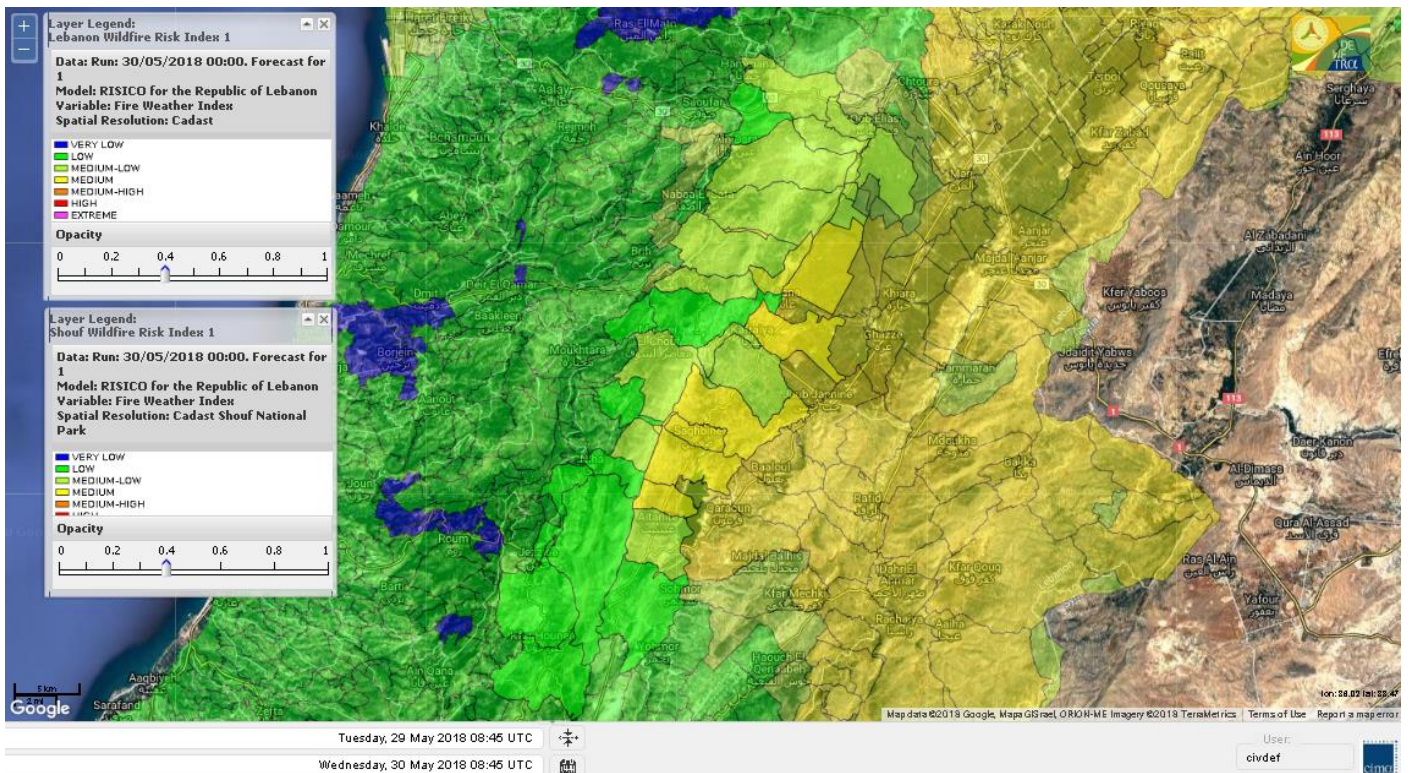

Shouf Biosphere Reserve Forecast for 1 June 2018