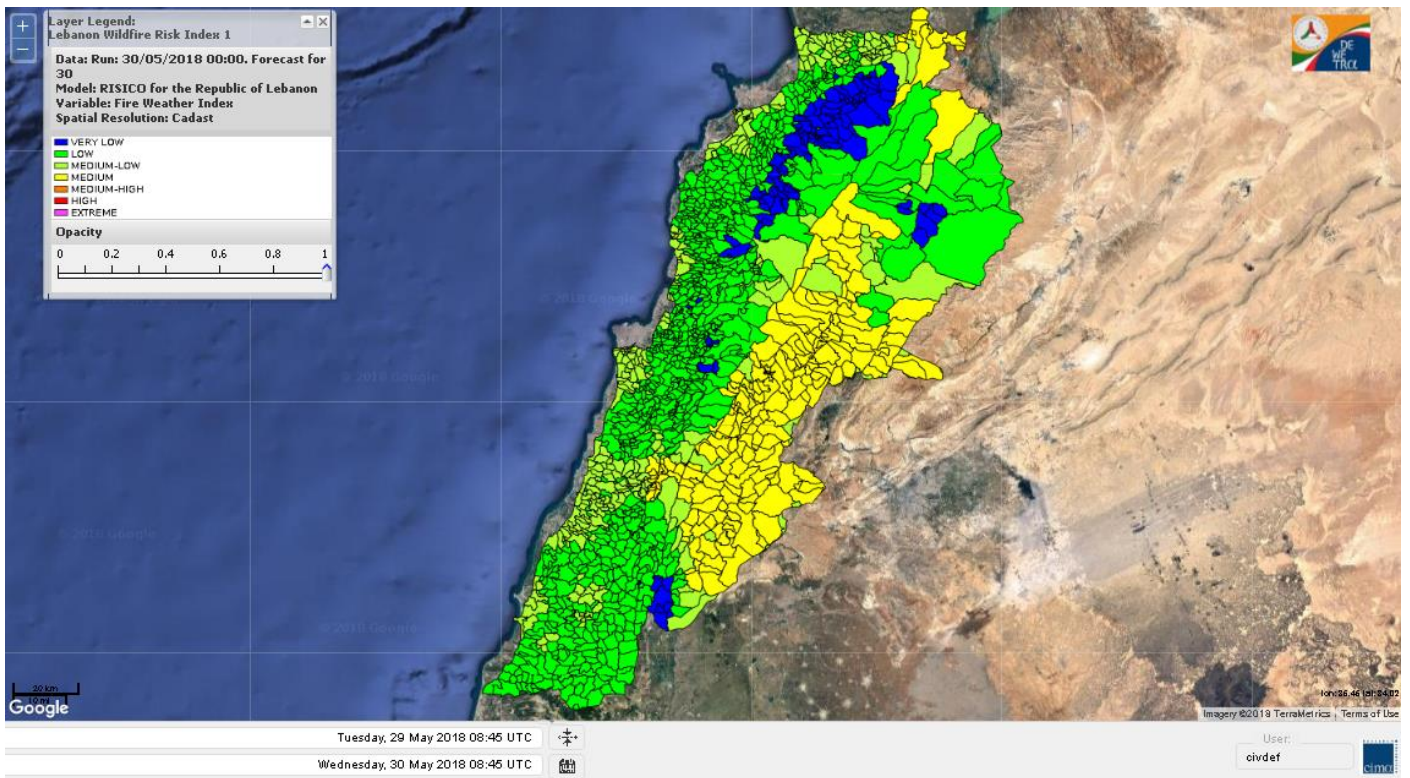

Lebanon for 30 May 2018