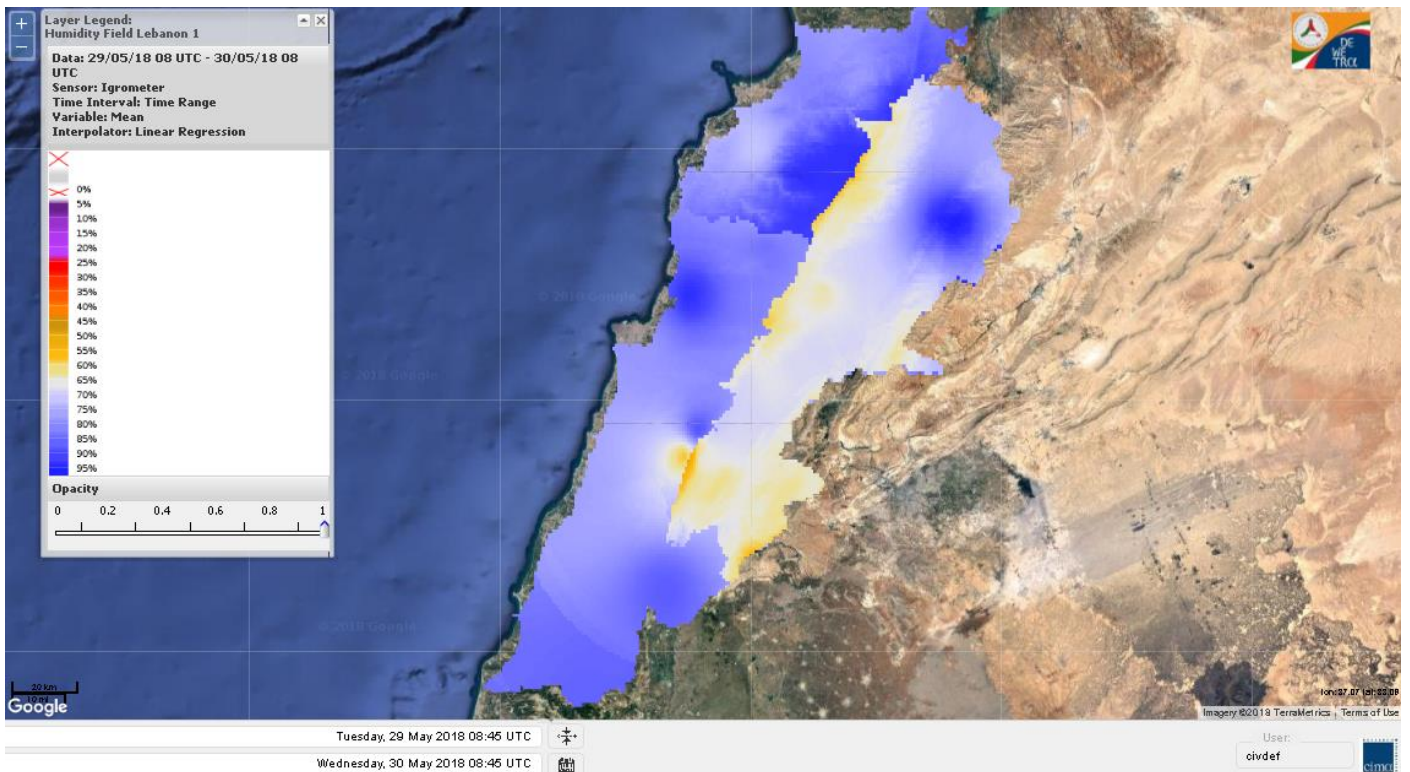

Lebanon humidity for Lebanon 30 May 2018