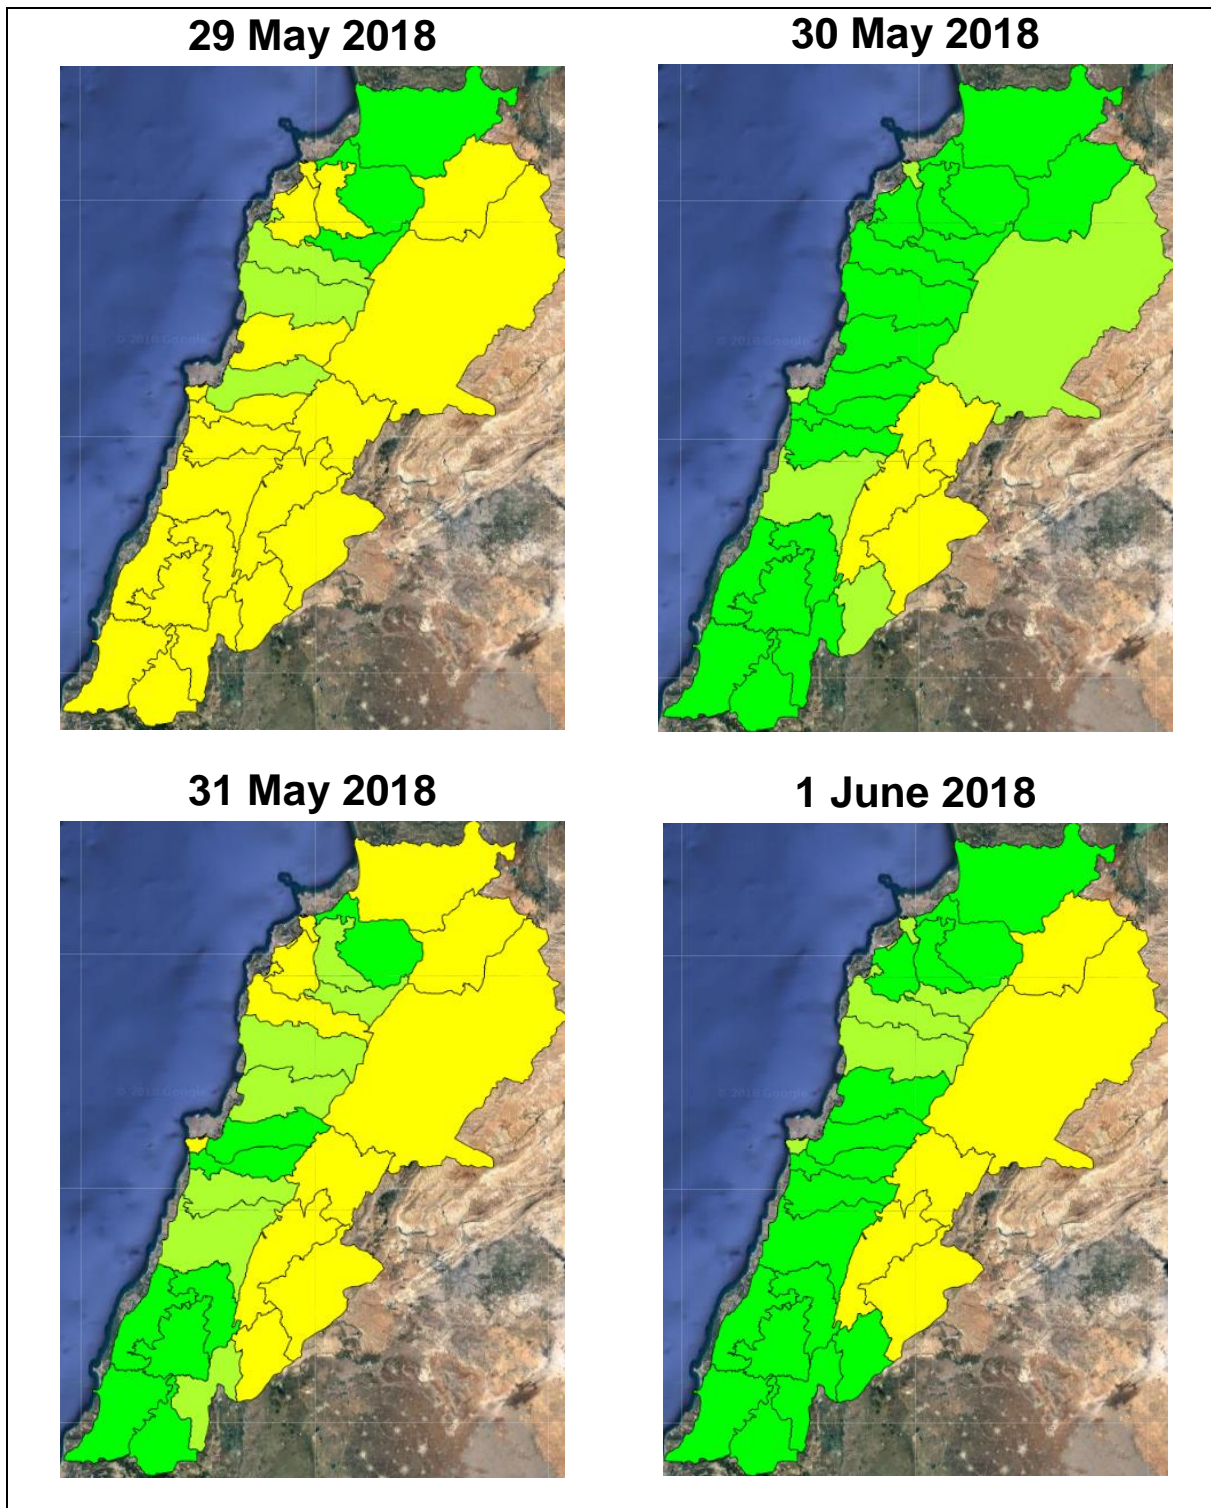

FIRE RISK INDEX

Layer Legend:
Lebanon Wildfire Risk Index 1

Data: Run: 30/05/2018 00:00. Forecast for 30
Model: RISICO for the Republic of Lebanon
Variable: Fire Weather Index
Spatial Resolution: Caza

- VERY LOW
- LOW
- MEDIUM-LOW
- MEDIUM
- MEDIUM-HIGH
- HIGH
- EXTREME