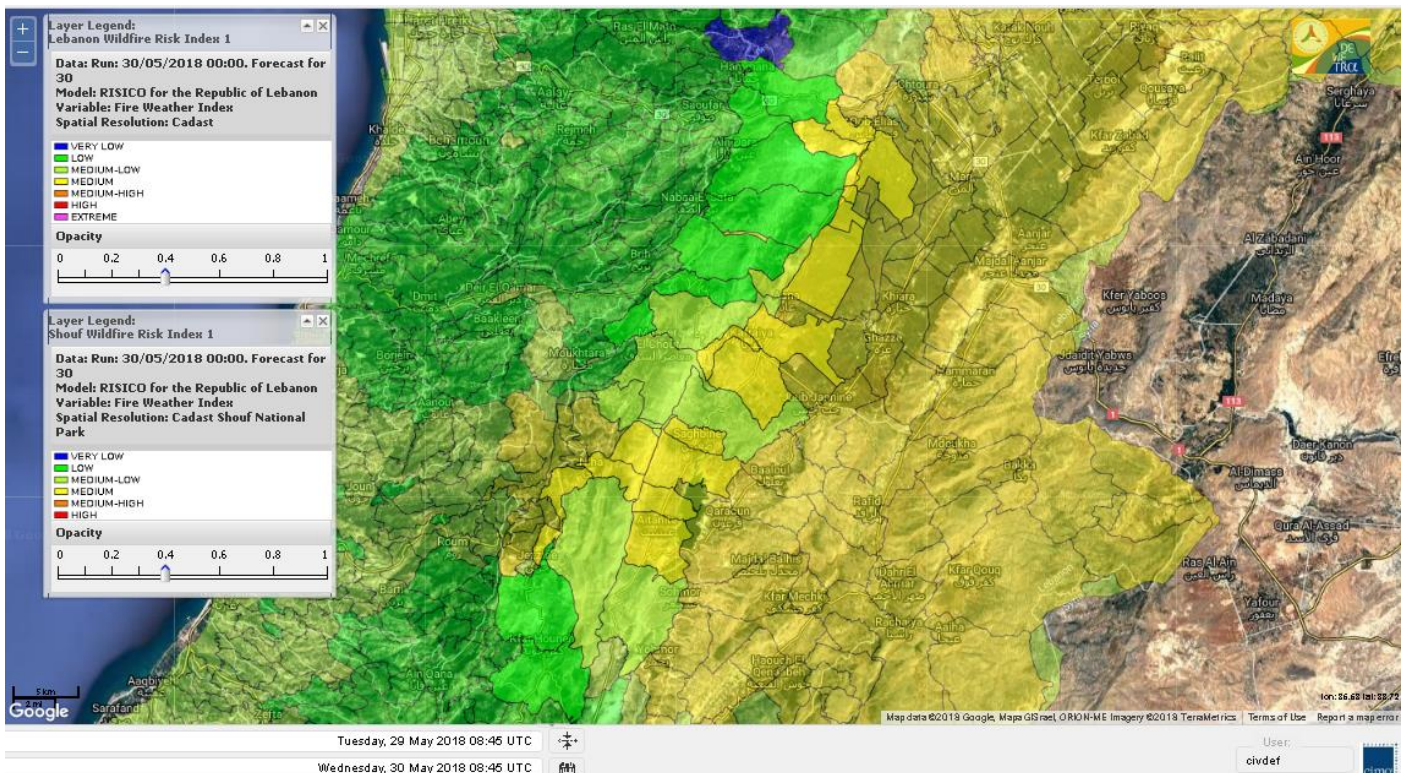

Shouf Biosphere Reserve Forecast for 30 May 2018