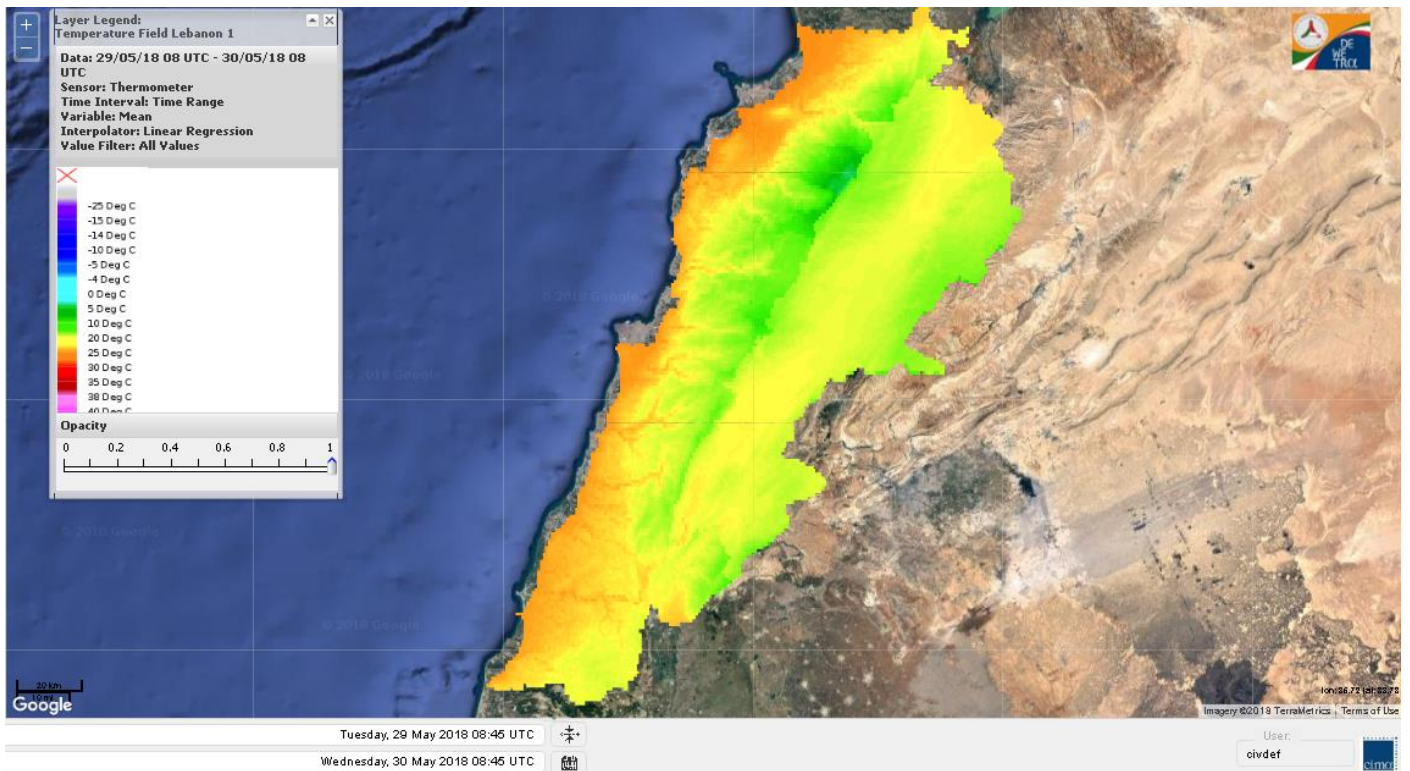

Lebanon temperature for Lebanon 30 May 2018