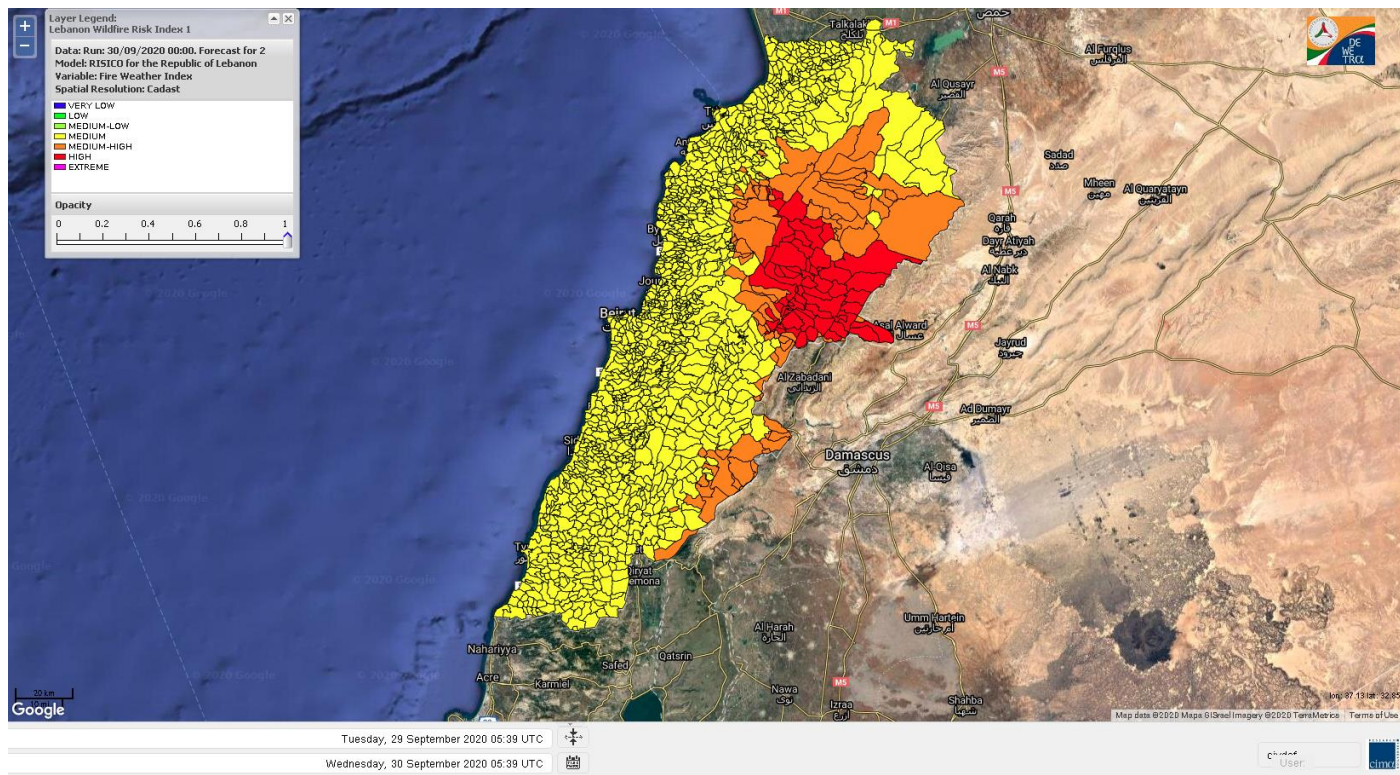

- VERY LOW
- LOW
- MEDIUM-LOW
- MEDIUM
- MEDIUM-HIGH
- HIGH
- EXTREME

Lebanon for 30 September 2020

Lebanon for 1 October 2020

Lebanon for 2 October 2020

Shouf Biosphere Reserve Forecast for 30 September 2020