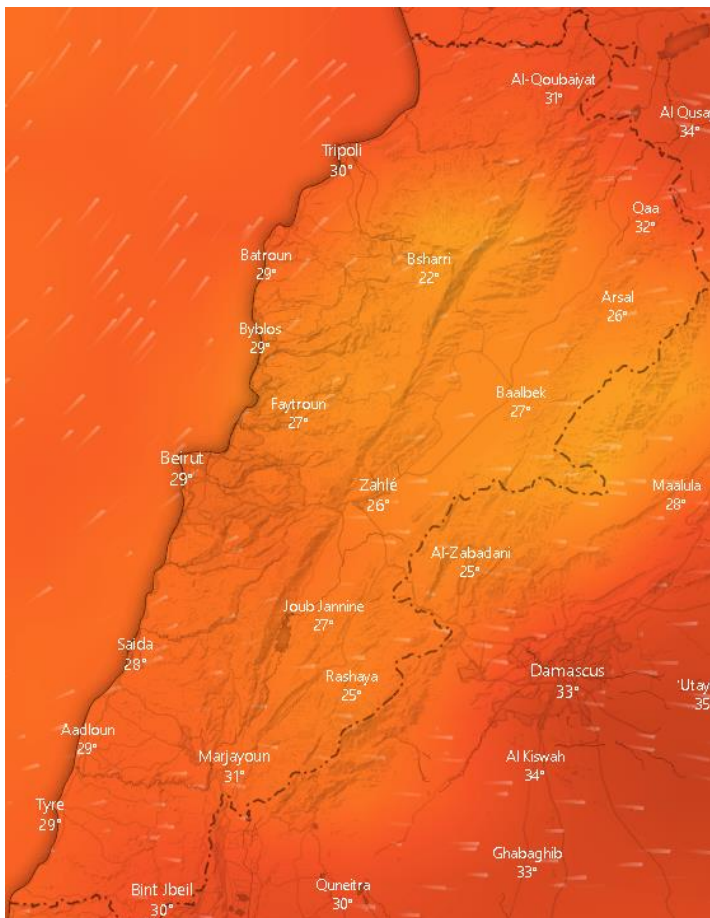

Lebanon for 30 September 2020