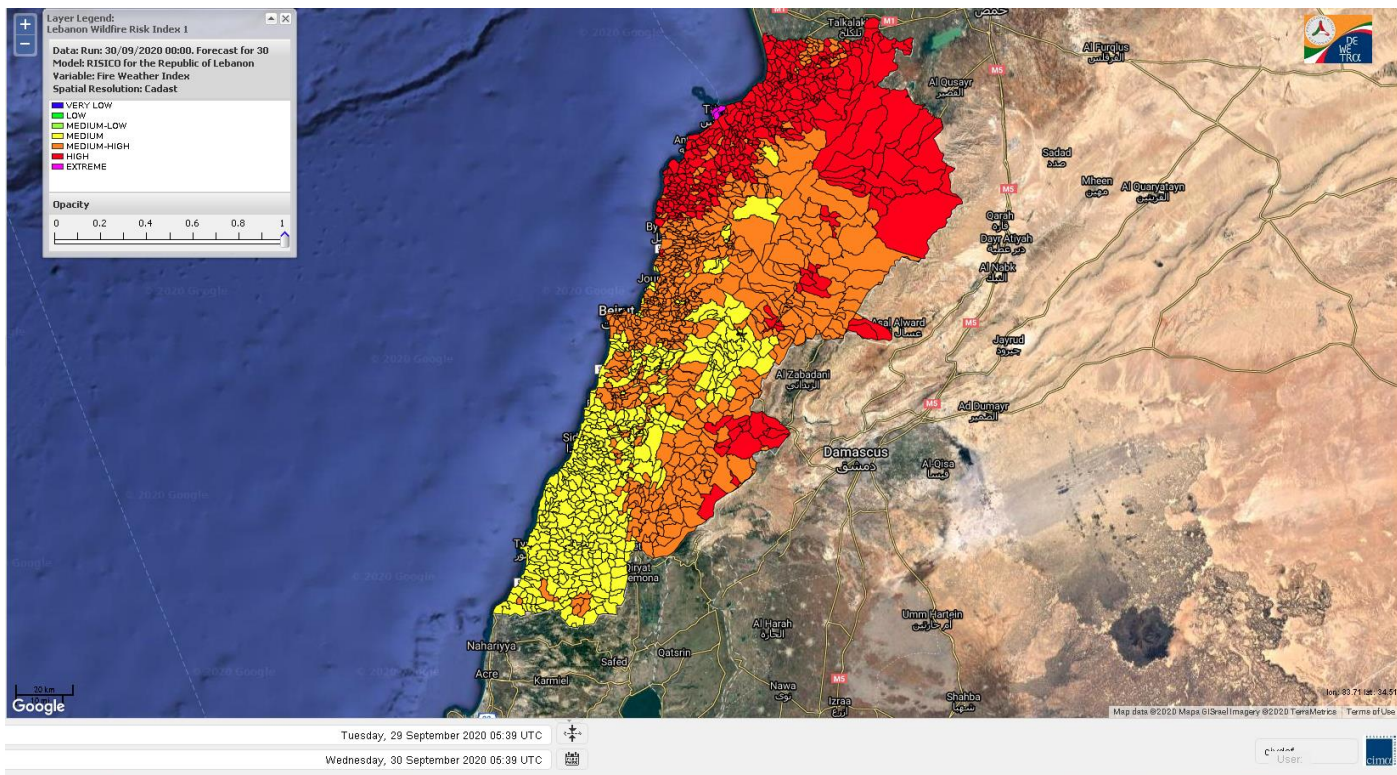

Lebanon for 30 September 2020