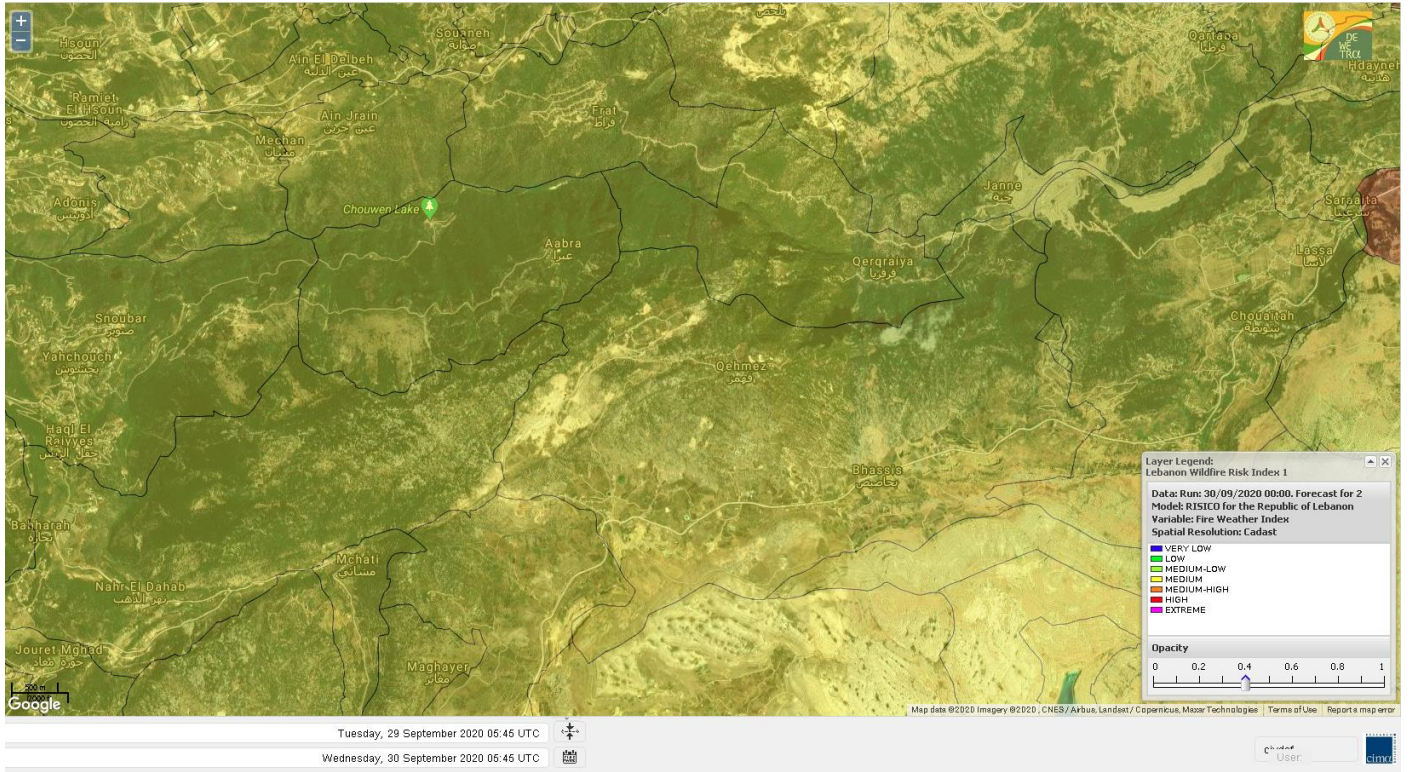

Jabal Moussa Reserve Forecast for 2 October 2020

Lebanon for 30 September 2020

Lebanon for 1 October 2020

Lebanon for 2 October 2020

Nord

Koura

Municipality	30-Sep	01-Oct	02-Oct	Municipality	30-Sep	01-Oct	02-Oct	Municipality	30-Sep	01-Oct	02-Oct
Aaba	MH	M	M	Afsaddiq	MH	M	M	Ain Ekriane	MH	M	M
Amioun	MH	M	M	Anfeh	H	H	M	Badbhoun	H	M	M
Barghoun	H	M	M	Barsa	H	MH	M	Batroumine	MH	MH	M
Bdebba	MH	MH	M	Bechmizine	MH	M	M	Bednaye El-Koura	H	M	M
Bhabbouch El-Koura	MH	MH	M	Bkeftine	H	MH	M	Bnehran	MH	MH	M
Bqaiia El-Koura	MH	MH	M	Bsarma	MH	M	M	Btaaboura	MH	M	M
Bterram	MH	M	M	Btouratij	MH	MH	M	Bziza	MH	M	M
Dar Beechtar	H	M	M	Dar Chmezzine	MH	M	M	Deddeh	H	MH	M
Deir El-Balamand	MH	MH	M	Fih	H	MH	M	Hraiche	H	MH	M
Ijdaabrine	MH	M	M	Kaftoun	MH	M	M	Kefraya El-Koura	MH	M	M
Kfarakka	MH	M	M	Kfarhata	MH	M	M	Kfarhazir	MH	M	M
Kfarkahel	MH	MH	M	Kfarsaroun	MH	M	M	Kosba	MH	M	M
Mejdel el-Koura	H	MH	M	Nakhle	MH	MH	M	Qalhat	H	MH	M
Ras Masqa	H	MH	M	Rechdibbine	MH	M	M	Zakroun	H	MH	M
Zgharta El-Mtaouile	MH	MH	M								