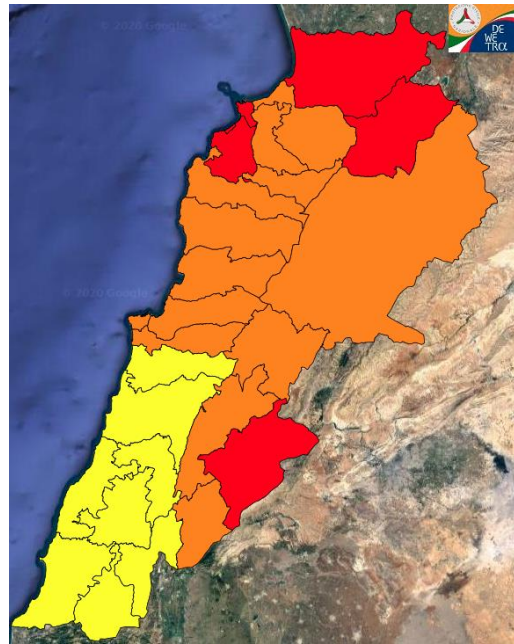

30 September 2020