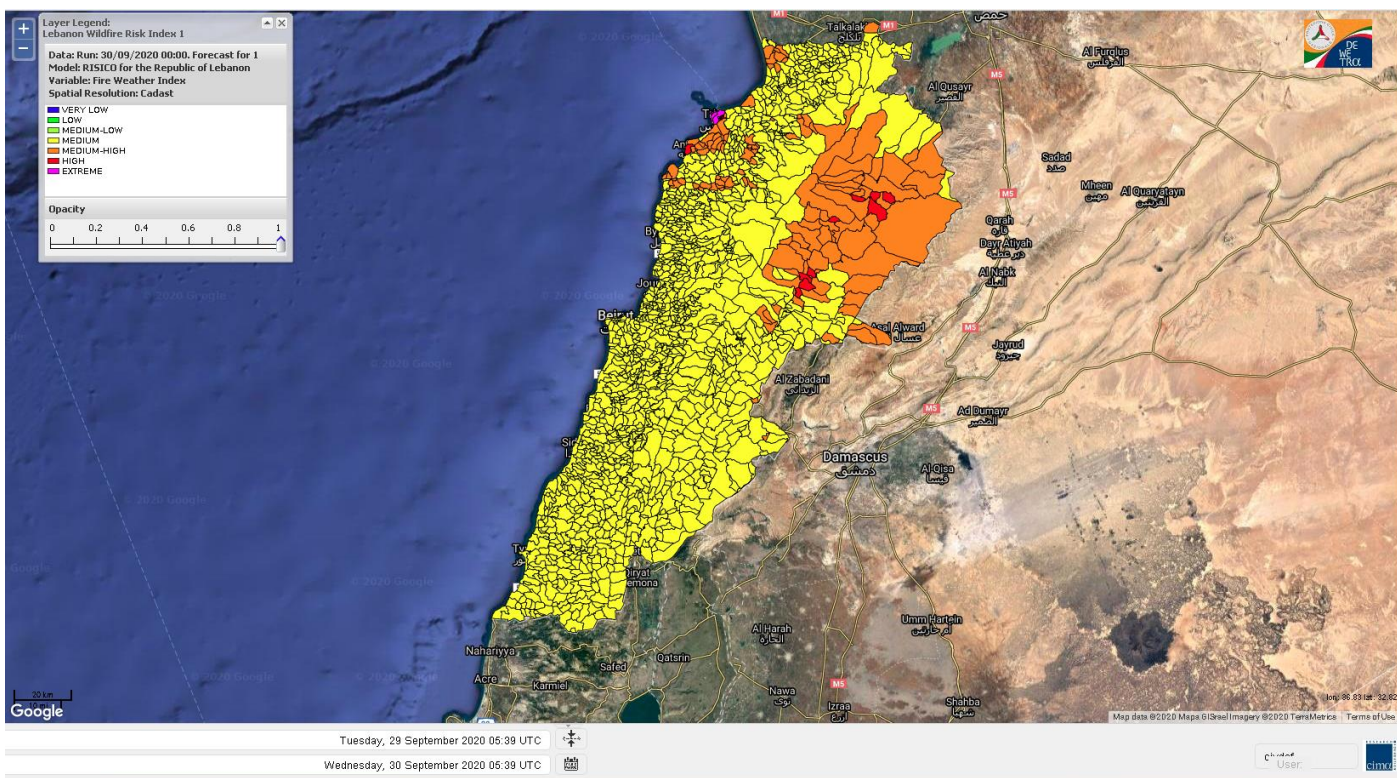

Lebanon for 1 October 2020