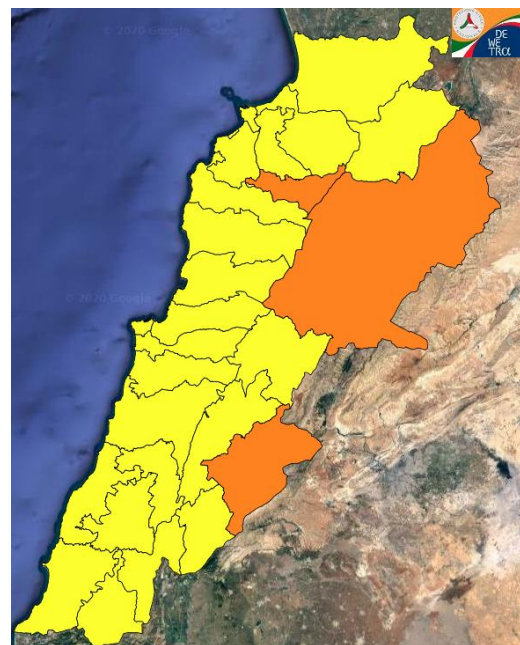

Beirut, 30 September 2020

FIRE RISK INDEX

29 September 2020

30 September 2020

1 October 2020

2 October 2020

Layer Legend:
Lebanon Wildfire Risk Index 1

Data: Run: 30/09/2020 00:00. Forecast for 30
Model: RISICO for the Republic of Lebanon
Variable: Fire Weather Index
Spatial Resolution: Caza