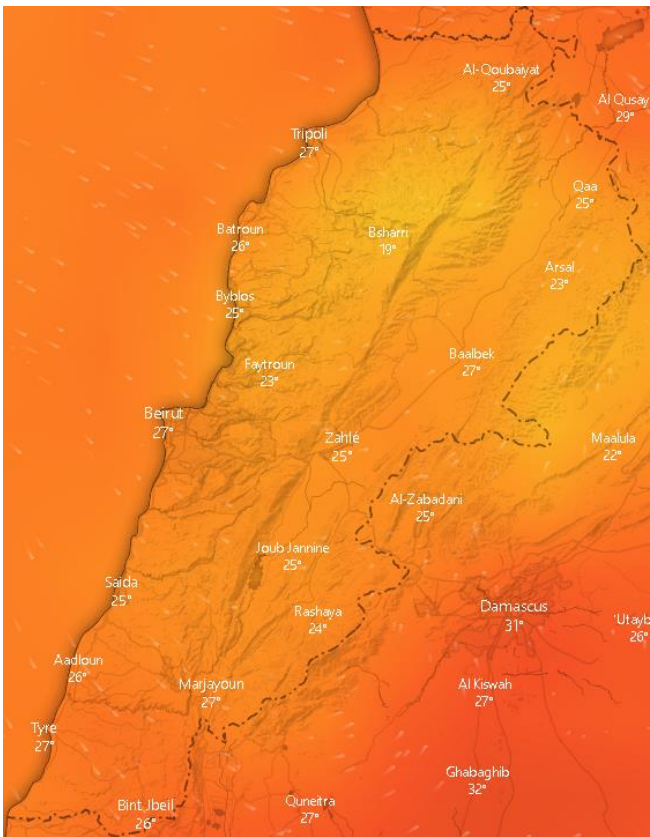

Jabal Moussa Reserve Forecast for 2 October 2020

Lebanon for 30 September 2020

Lebanon for 1 October 2020

Lebanon for 2 October 2020

Nord

Koura

Municipality	30-Sep	01-Oct	02-Oct	Municipality	30-Sep	01-Oct	02-Oct	Municipality	30-Sep	01-Oct	02-Oct
Aaba	MH	M	M	Afsaddiq	MH	M	M	Ain Ekriane	MH	M	M
Amioun	MH	M	M	Anfeh	H	H	M	Badbhoun	H	M	M
Barghoun	H	M	M	Barsa	H	MH	M	Batroumine	MH	MH	M
Bdebba	MH	MH	M	Bechmizine	MH	M	M	Bednaye El-Koura	H	M	M
Bhabbouch El-Koura	MH	MH	M	Bkeftine	H	MH	M	Bnehran	MH	MH	M
Bqaiia El-Koura	MH	MH	M	Bsarma	MH	M	M	Btaaboura	MH	M	M
Bterram	MH	M	M	Btouratij	MH	MH	M	Bziza	MH	M	M
Dar Beechtar	H	M	M	Dar Chmezzine	MH	M	M	Deddeh	H	MH	M
Deir El-Balamand	MH	MH	M	Fih	H	MH	M	Hraiche	H	MH	M
Ijdaabrine	MH	M	M	Kaftoun	MH	M	M	Kefraya El-Koura	MH	M	M
Kfarakka	MH	M	M	Kfarhata	MH	M	M	Kfarhazir	MH	M	M
Kfarkahel	MH	MH	M	Kfarsaroun	MH	M	M	Kosba	MH	M	M
Mejdel el-Koura	H	MH	M	Nakhle	MH	MH	M	Qalhat	H	MH	M
Ras Masqa	H	MH	M	Rechdibbine	MH	M	M	Zakroun	H	MH	M
Zgharta El-Mtaouile	MH	MH	M								