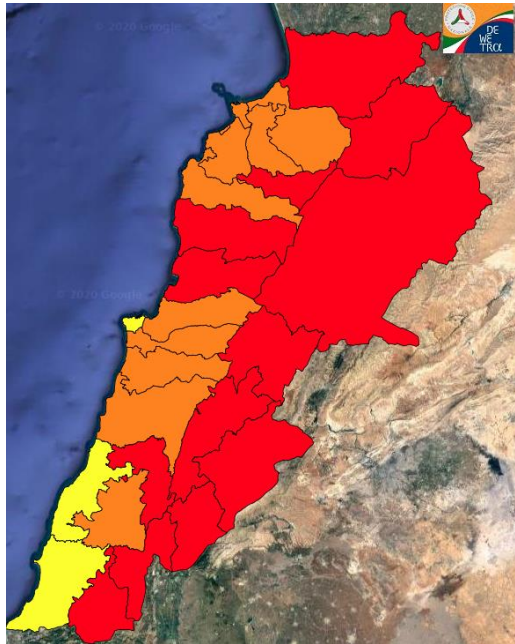

FIRE RISK INDEX

29 September 2020