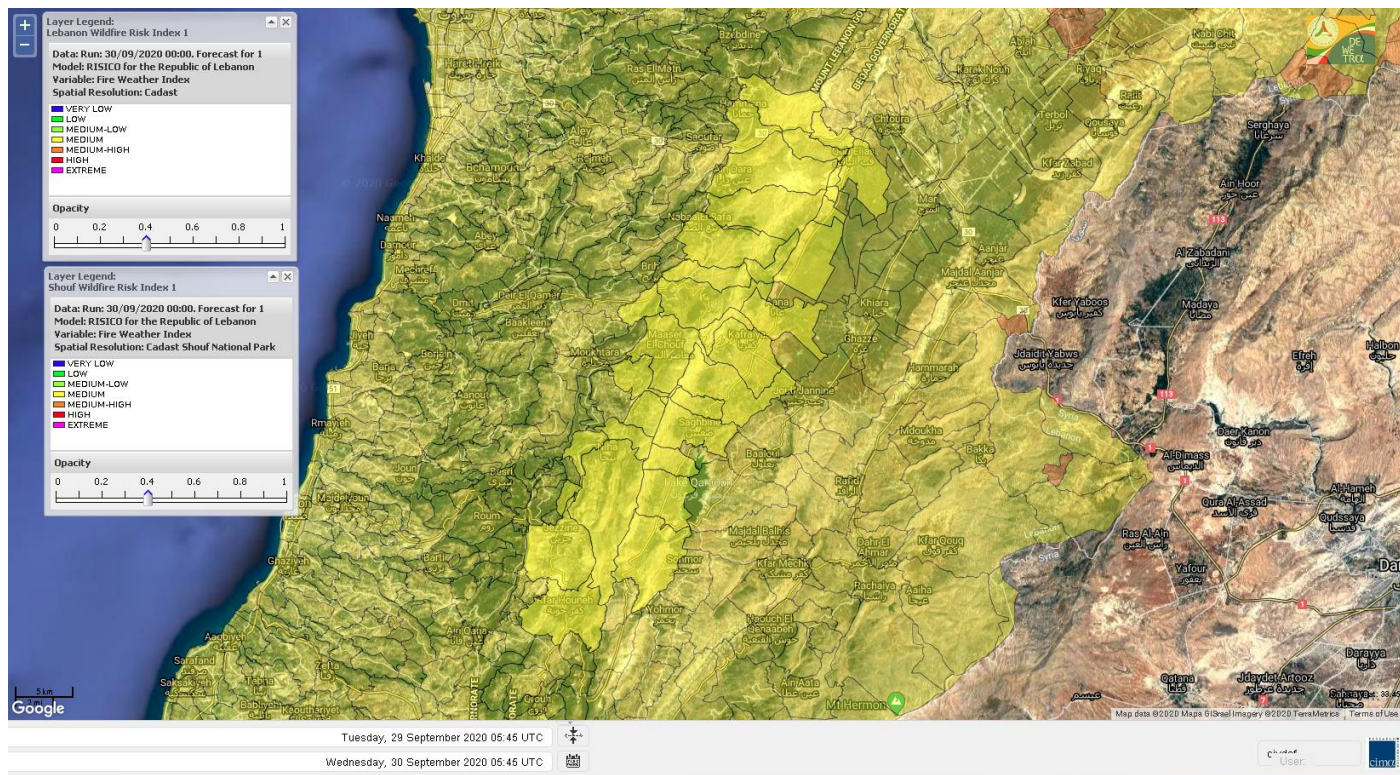

Shouf Biosphere Reserve Forecast for 1 October 2020