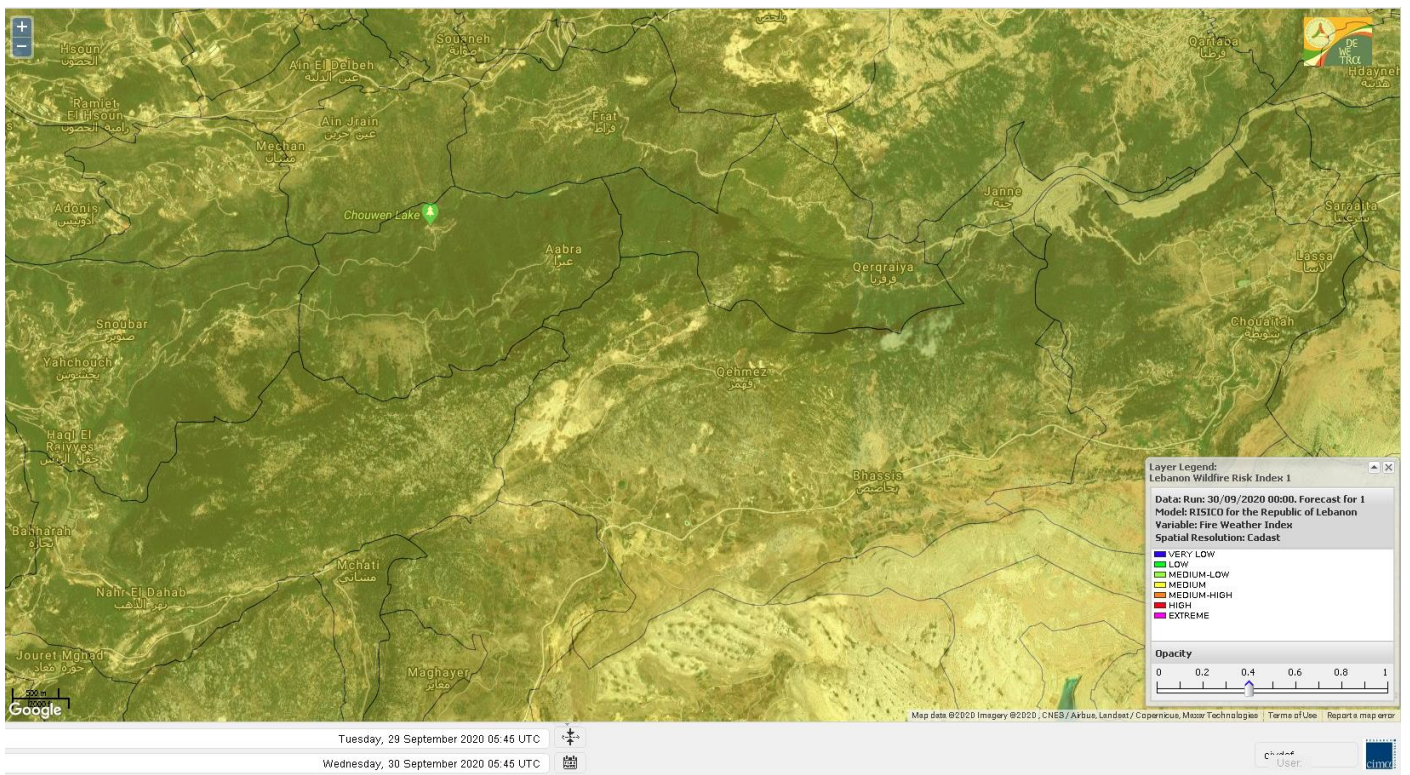

Jabal Moussa Reserve Forecast for 2 October 2020

Lebanon for 30 September 2020

Lebanon for 1 October 2020

Lebanon for 2 October 2020

Nord

Koura

Municipality	30-Sep	01-Oct	02-Oct	Municipality	30-Sep	01-Oct	02-Oct	Municipality	30-Sep	01-Oct	02-Oct
Aaba	MH	M	M	Afsaddiq	MH	M	M	Ain Ekriane	MH	M	M
Amioun	MH	M	M	Anfeh	H	H	M	Badbhoun	H	M	M
Barghoun	H	M	M	Barsa	H	MH	M	Batroumine	MH	MH	M
Bdebba	MH	MH	M	Bechmizine	MH	M	M	Bednaye El-Koura	H	M	M
Bhabbouch El-Koura	MH	MH	M	Bkeftine	H	MH	M	Bnehran	MH	MH	M
Bqaiia El-Koura	MH	MH	M	Bsarma	MH	M	M	Btaaboura	MH	M	M
Bterram	MH	M	M	Btouratij	MH	MH	M	Bziza	MH	M	M
Dar Beechtar	H	M	M	Dar Chmezzine	MH	M	M	Deddeh	H	MH	M
Deir El-Balamand	MH	MH	M	Fih	H	MH	M	Hraiche	H	MH	M
Ijdaabrine	MH	M	M	Kaftoun	MH	M	M	Kefraya El-Koura	MH	M	M
Kfarakka	MH	M	M	Kfarhata	MH	M	M	Kfarhazir	MH	M	M
Kfarkahel	MH	MH	M	Kfarsaroun	MH	M	M	Kosba	MH	M	M
Mejdel el-Koura	H	MH	M	Nakhle	MH	MH	M	Qalhat	H	MH	M
Ras Masqa	H	MH	M	Rechdibbine	MH	M	M	Zakroun	H	MH	M
Zgharta El-Mtaouile	MH	MH	M								