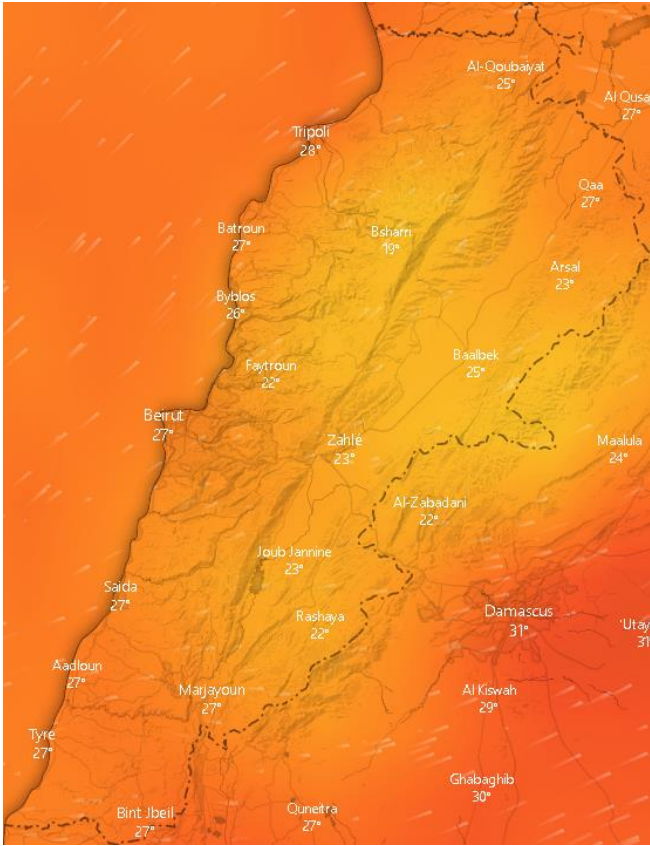

Lebanon for 1 October 2020