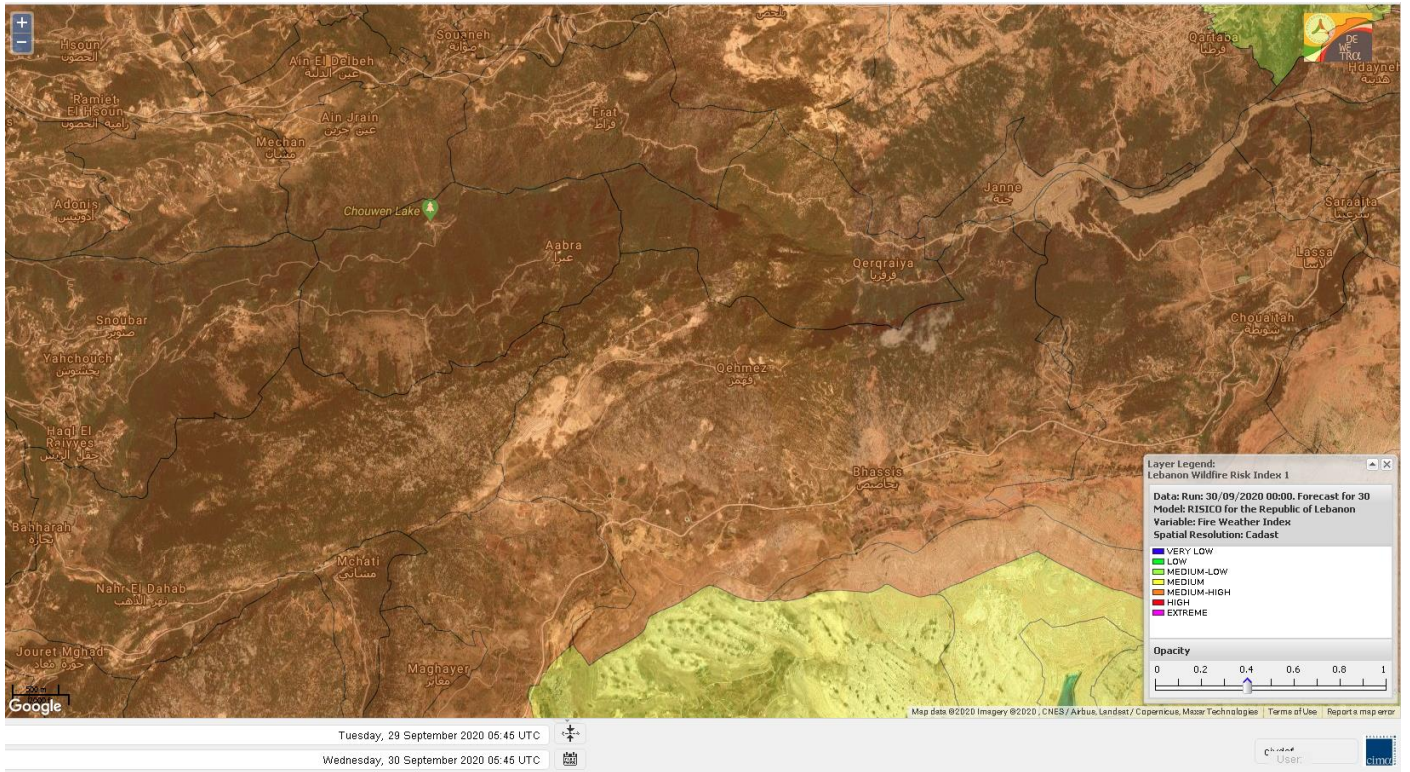

Jabal Moussa Reserve Forecast for 30 September 2020