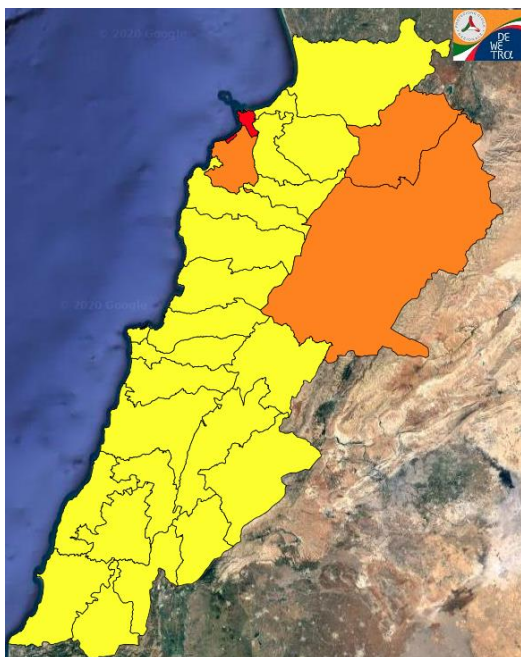

Beirut, 30 September 2020

FIRE RISK INDEX

29 September 2020

30 September 2020

1 October 2020

2 October 2020

Layer Legend:
Lebanon Wildfire Risk Index 1

Data: Run: 30/09/2020 00:00. Forecast for 30
Model: RISICO for the Republic of Lebanon
Variable: Fire Weather Index
Spatial Resolution: Caza