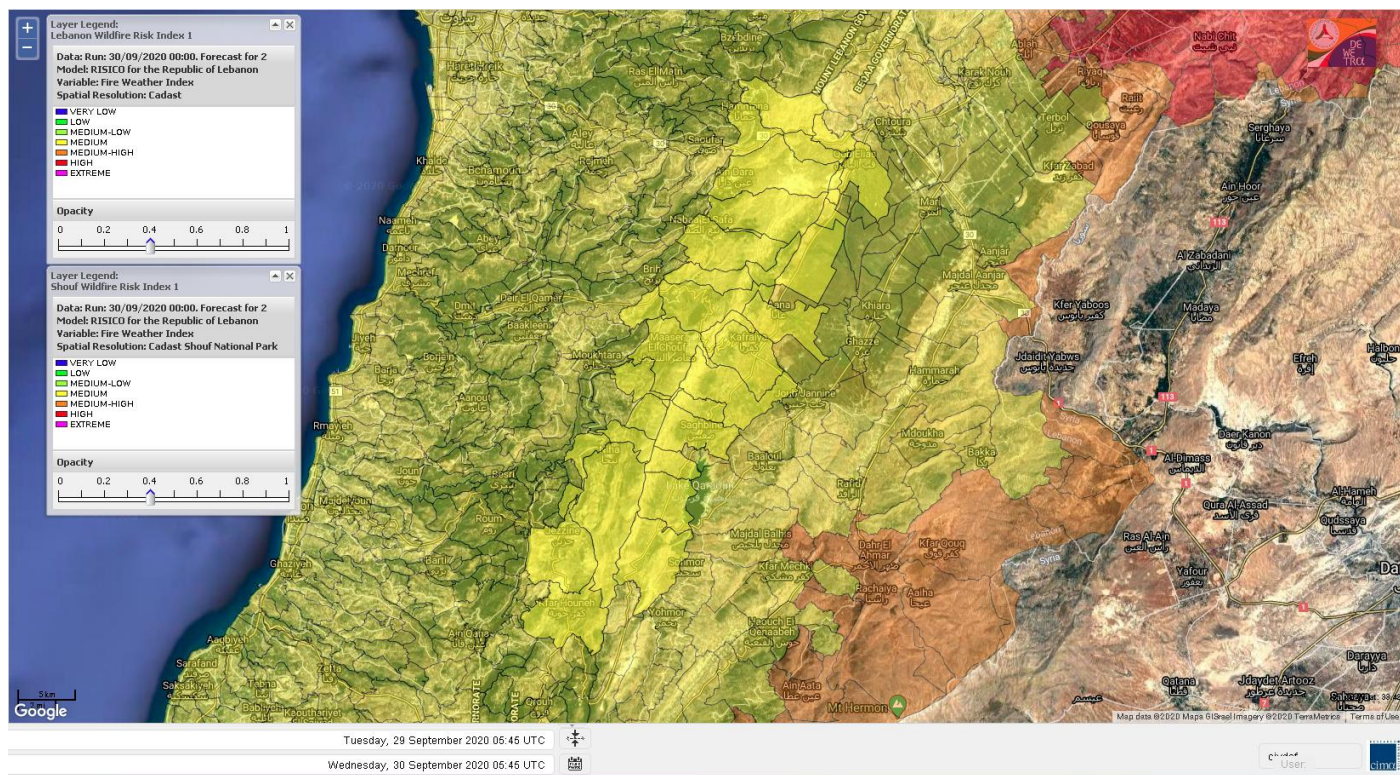

Shouf Biosphere Reserve Forecast for 2 October 2020