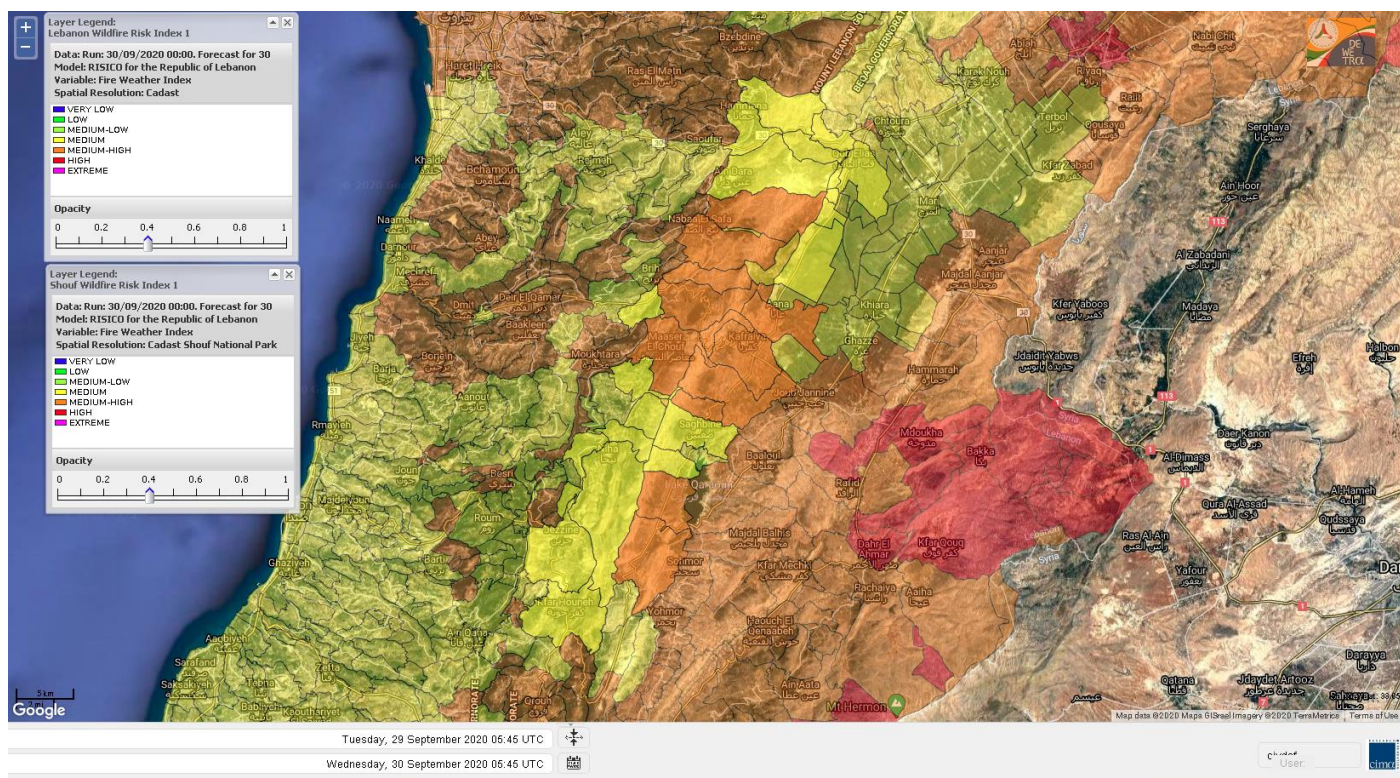

- VERY LOW
- LOW
- MEDIUM-LOW
- MEDIUM
- MEDIUM-HIGH
- HIGH
- EXTREME

Lebanon for 30 September 2020

Lebanon for 1 October 2020

Lebanon for 2 October 2020

Shouf Biosphere Reserve Forecast for 30 September 2020