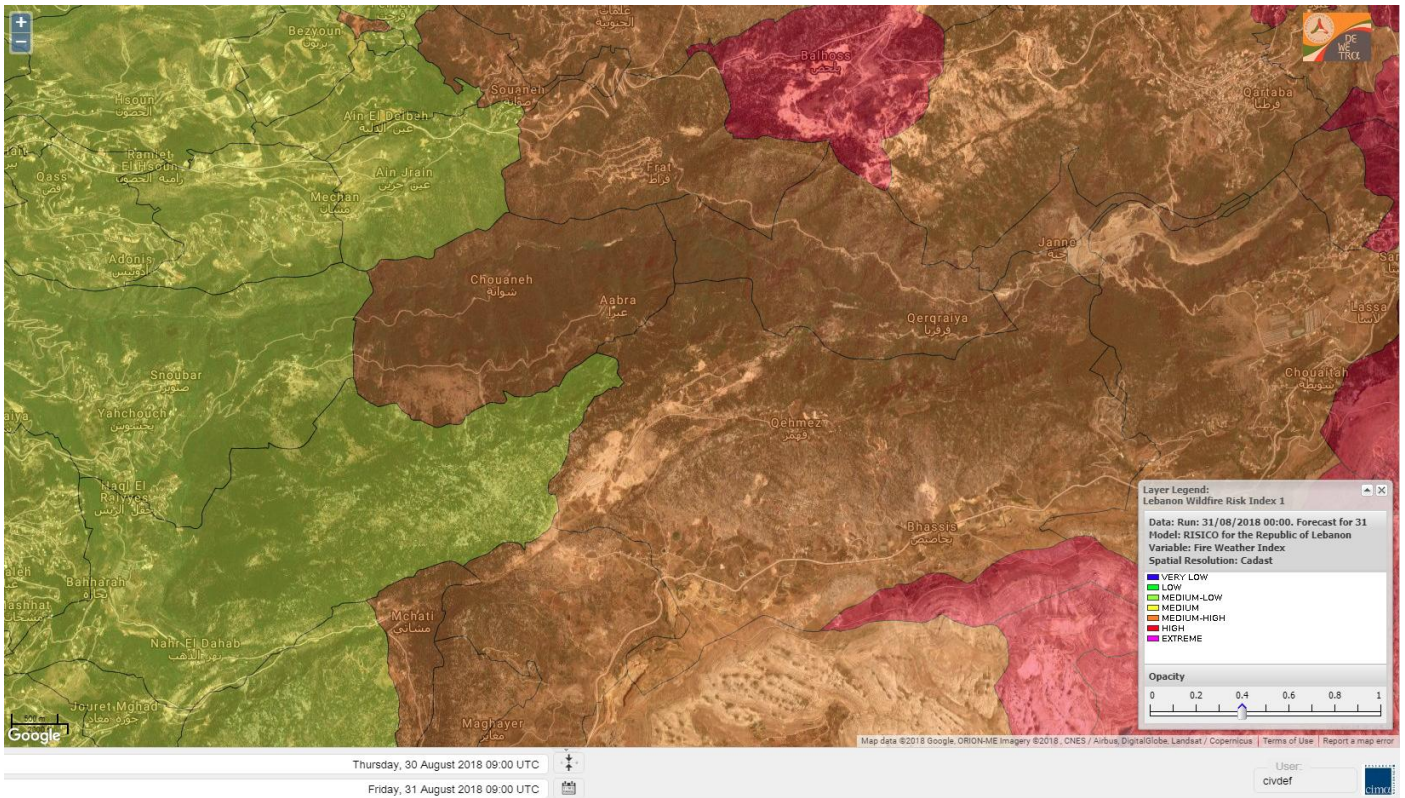

Jabal Moussa Reserve Forecast for 31 AUG 2018