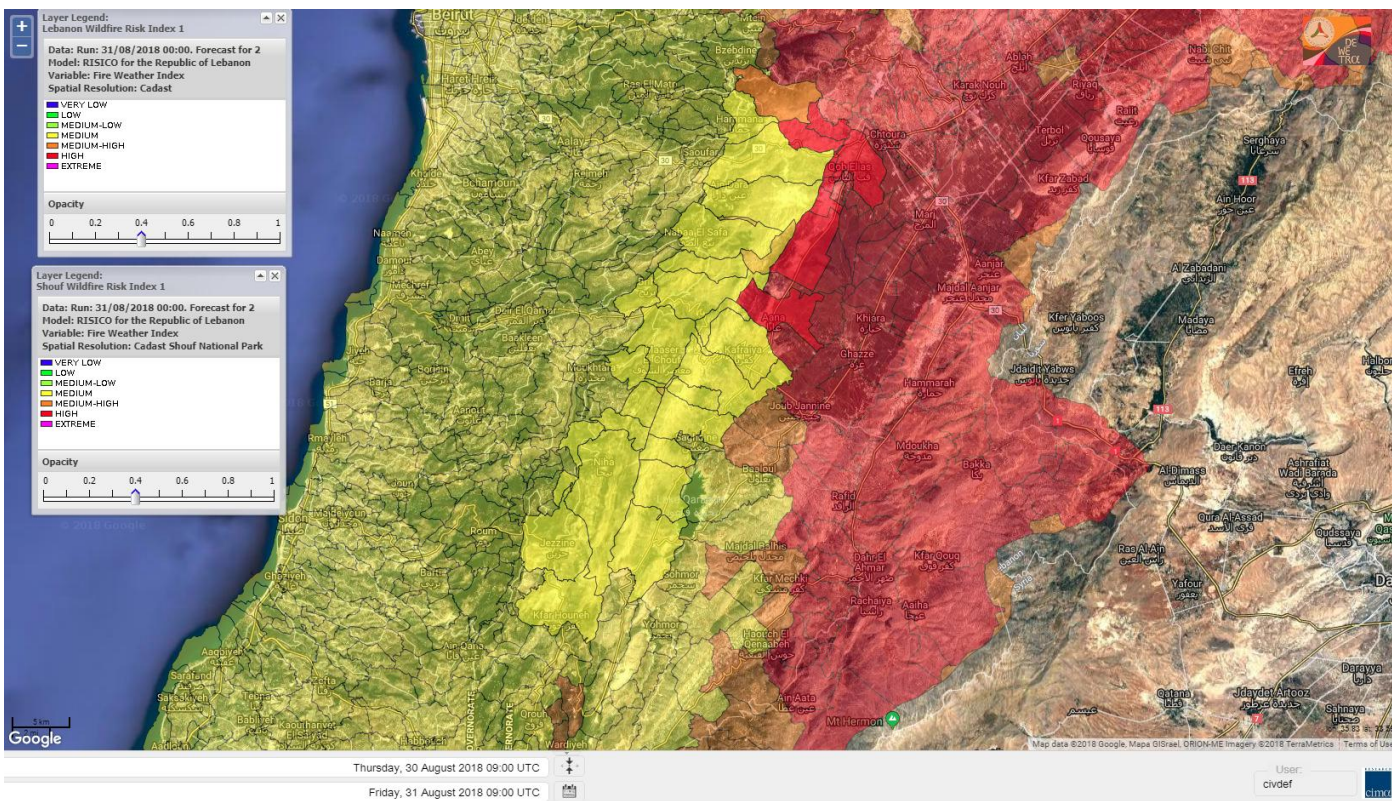

Shouf Biosphere Reserve Forecast for 2 SEP 2018