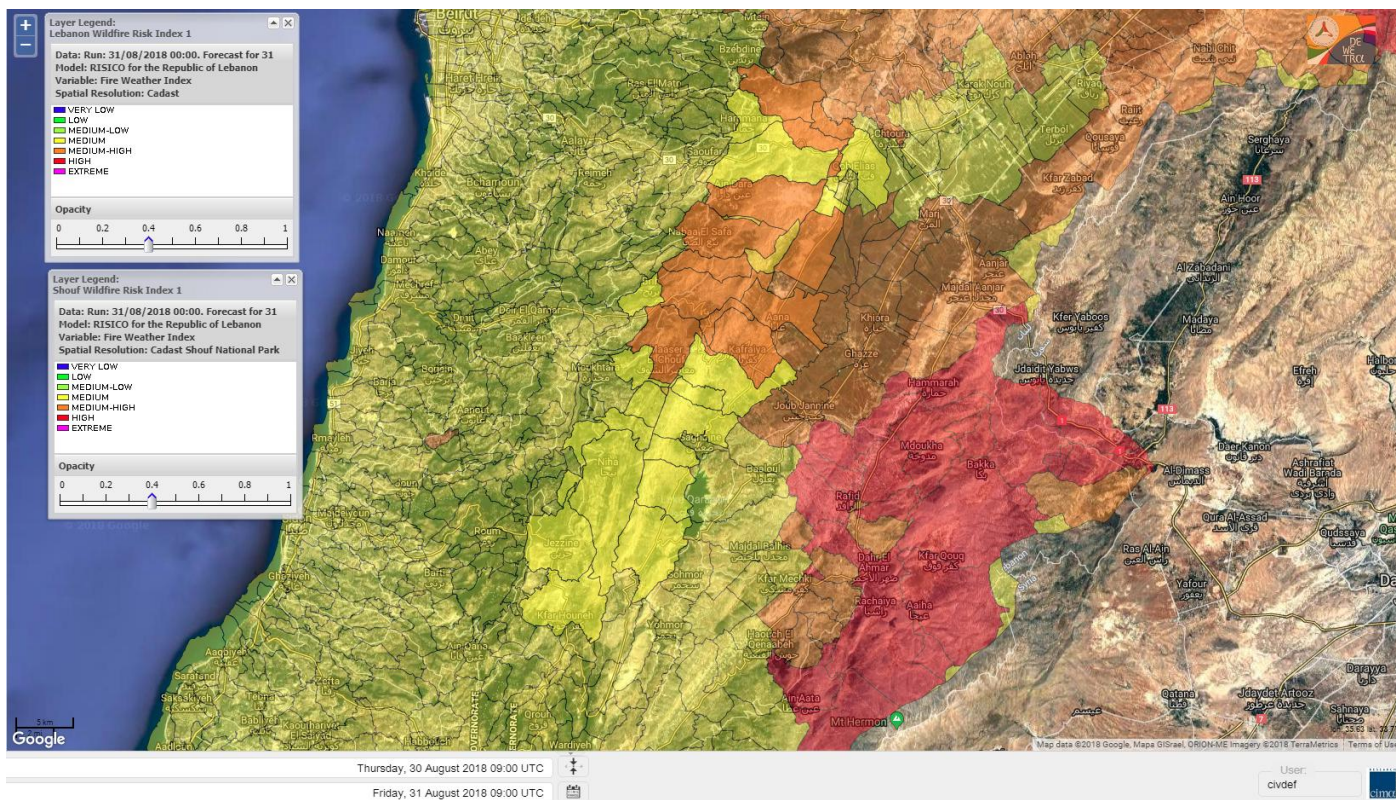

Shouf Biosphere Reserve Forecast for 31 AUG 2018