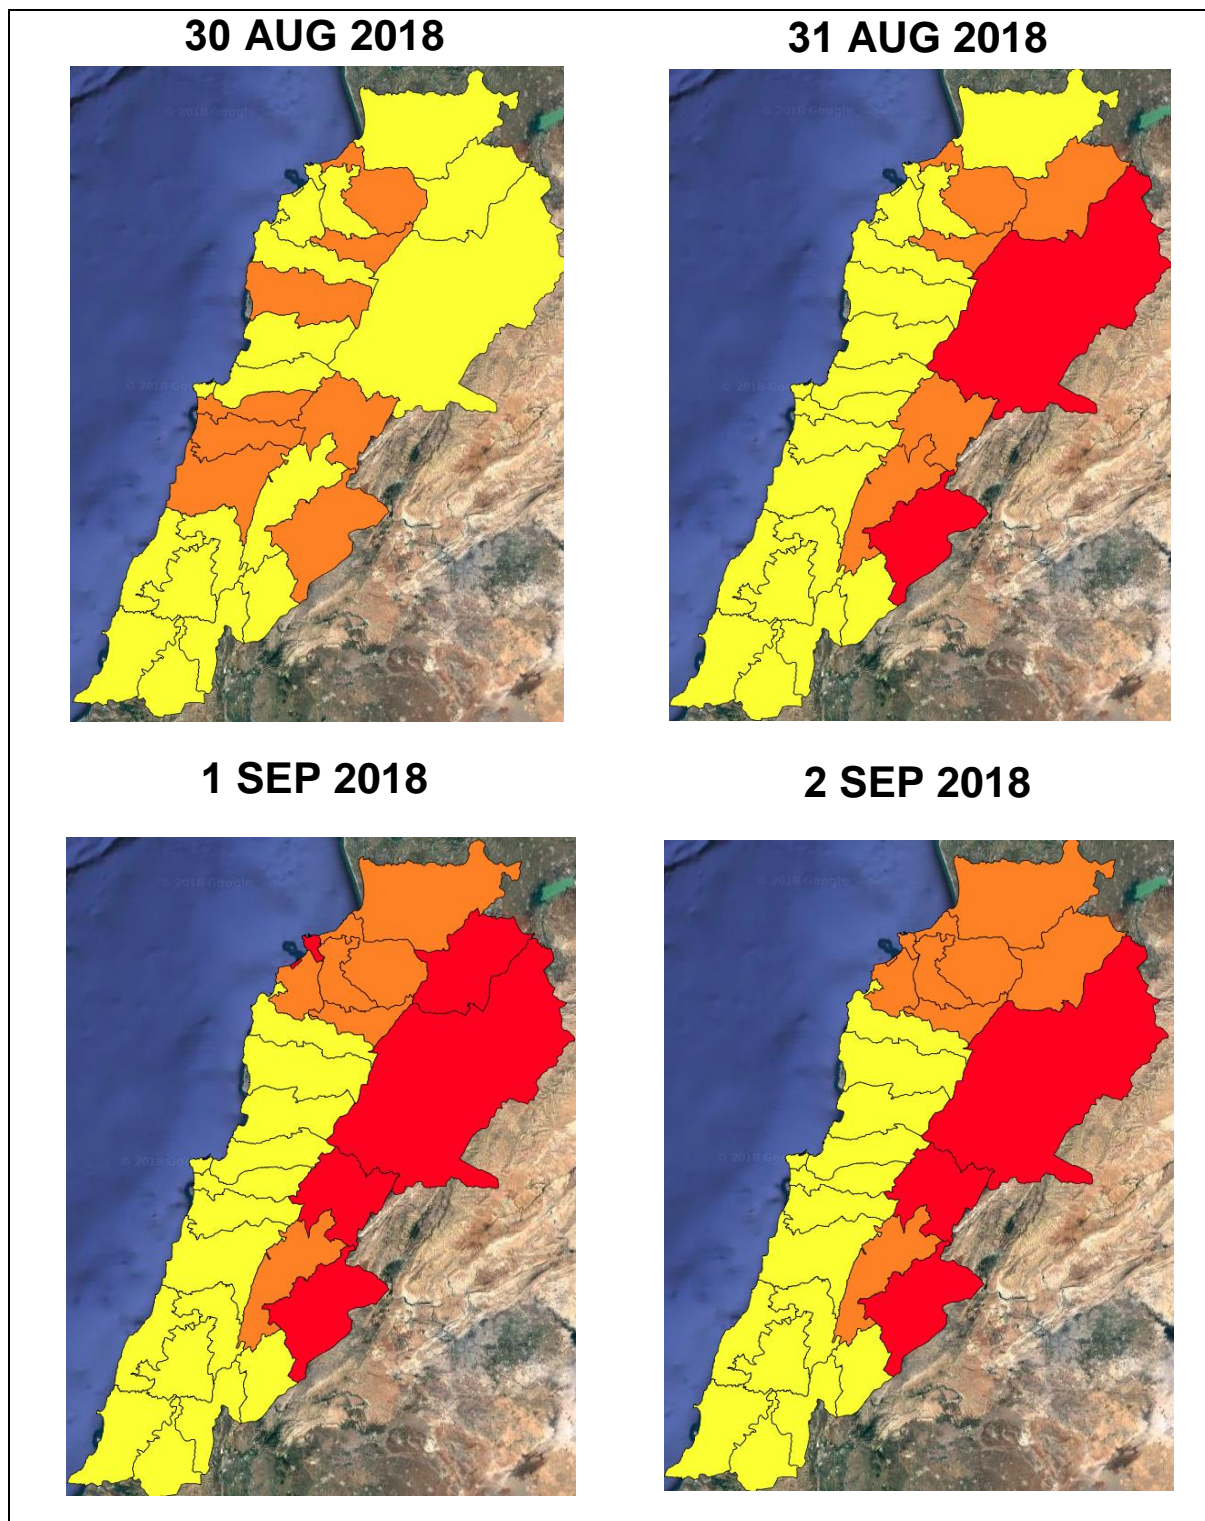

FIRE RISK INDEX

Layer Legend:
Lebanon Wildfire Risk Index 1

Data: Run: 31/08/2018 00:00. Forecast for 31
Model: RISICO for the Republic of Lebanon
Variable: Fire Weather Index
Spatial Resolution: Caza

- VERY LOW
- LOW
- MEDIUM-LOW
- MEDIUM
- MEDIUM-HIGH
- HIGH
- EXTREME