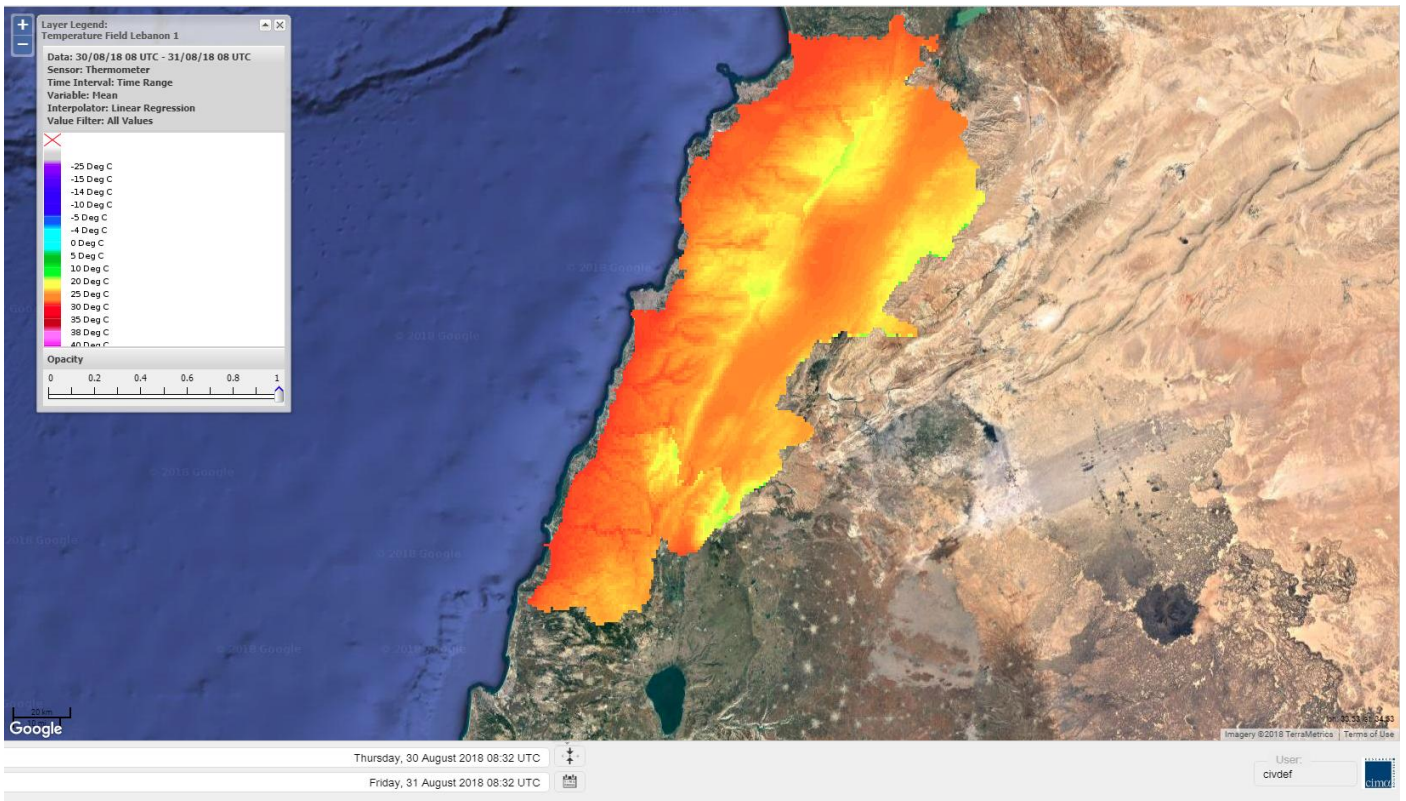

Lebanon temperature for Lebanon 31 AUG 2018