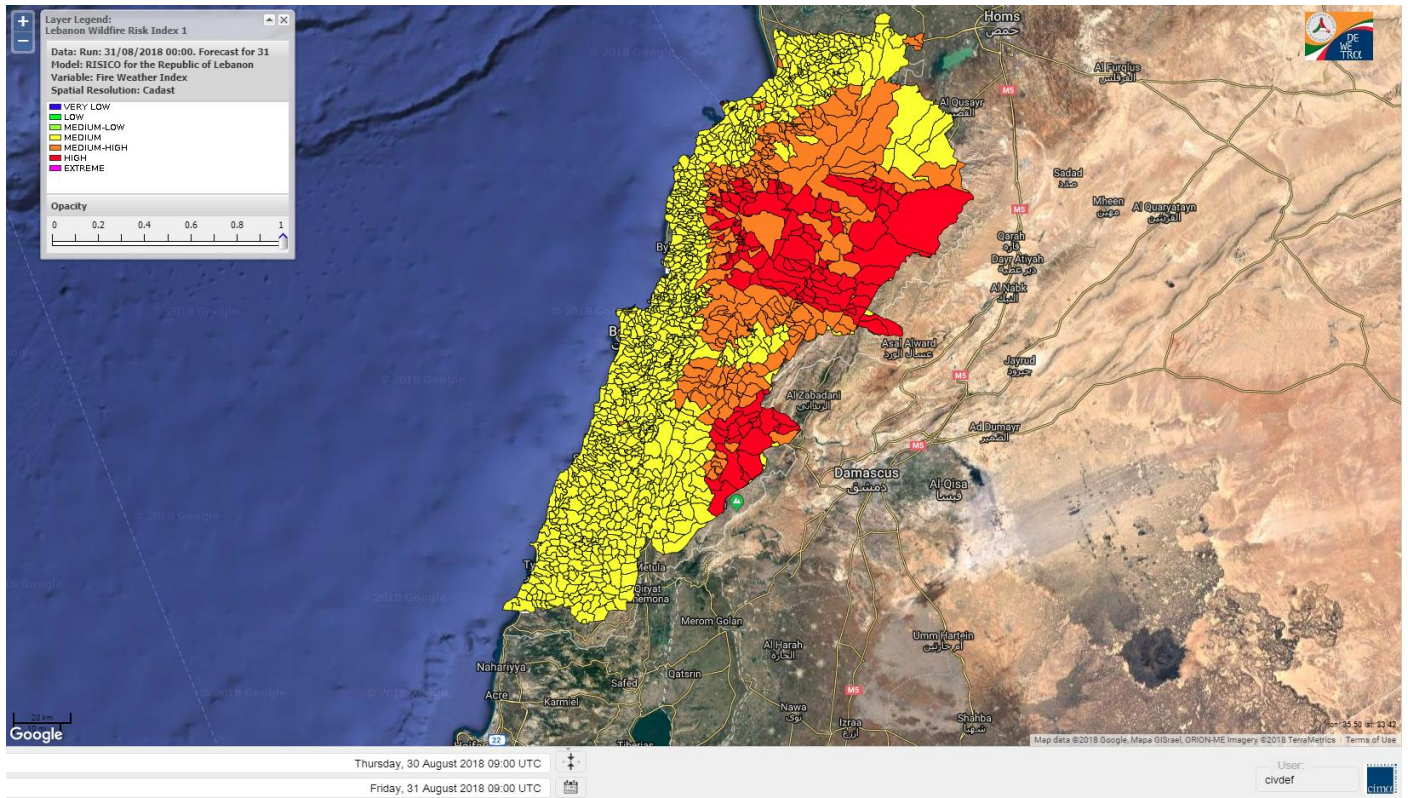

Lebanon for 31 AUG 2018