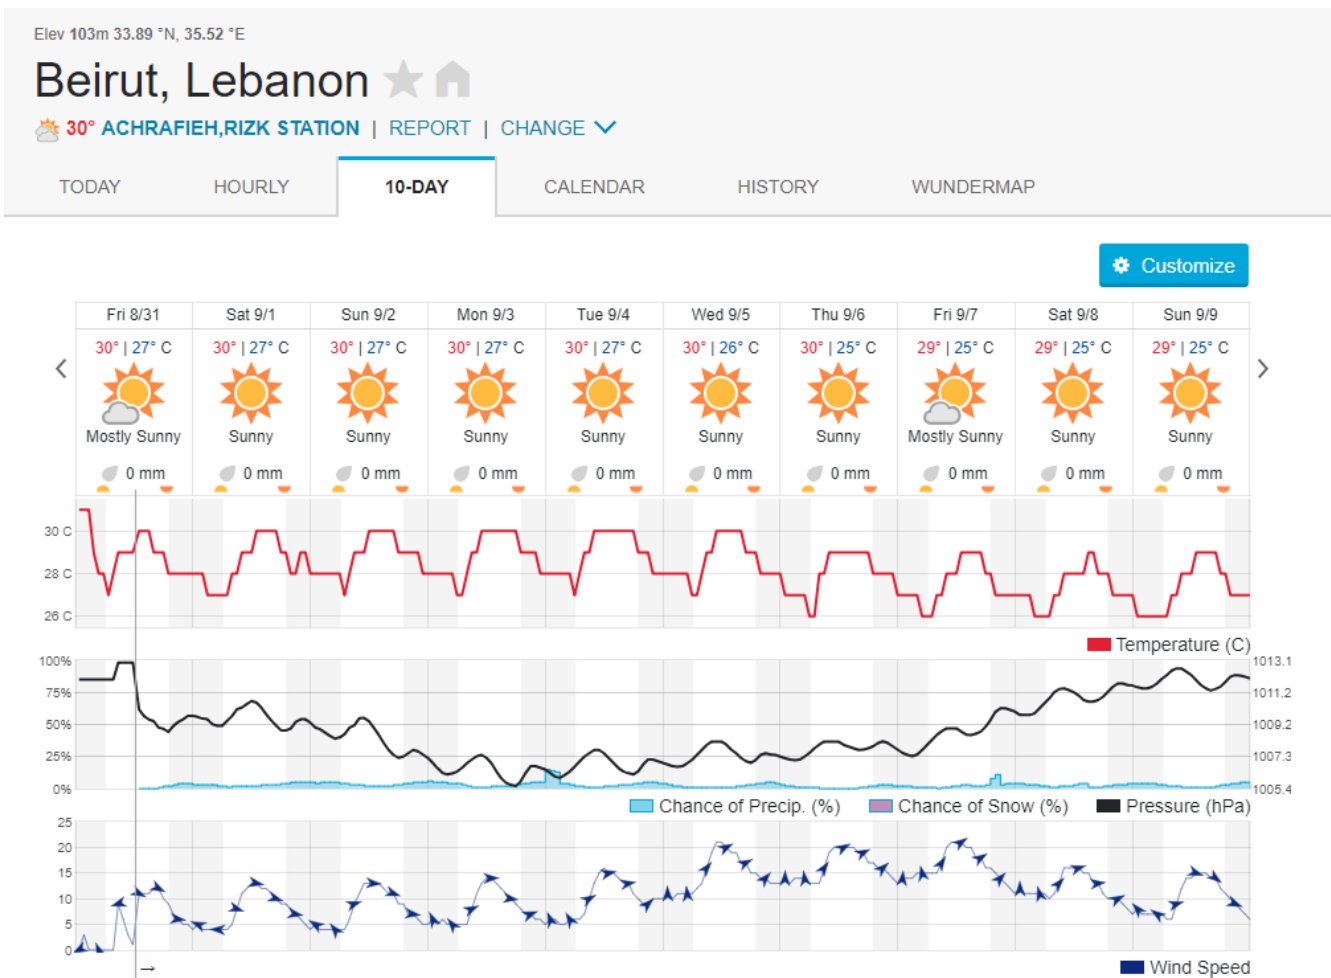

Jabal Moussa Reserve Forecast for 2 SEP 2018