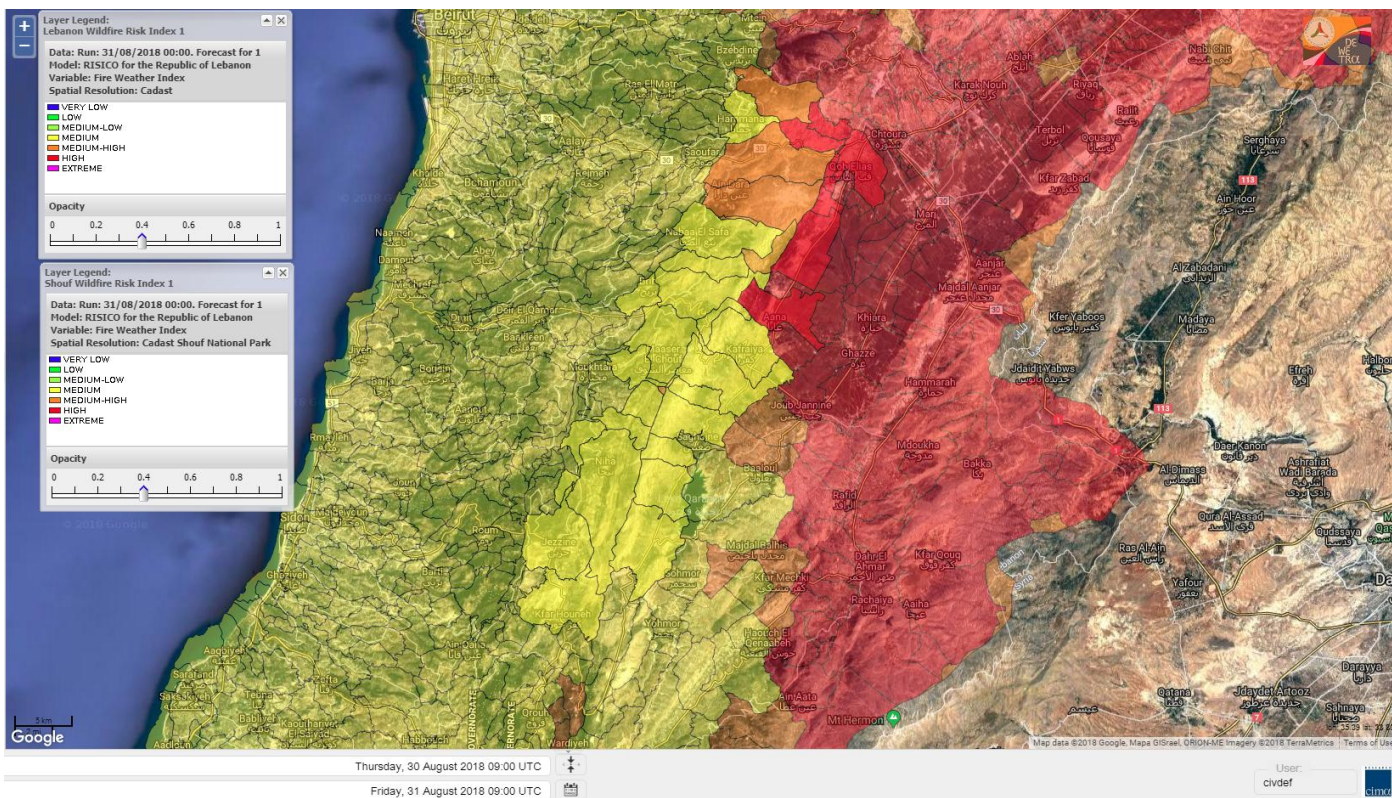

Shouf Biosphere Reserve Forecast for 1 SEP 2018