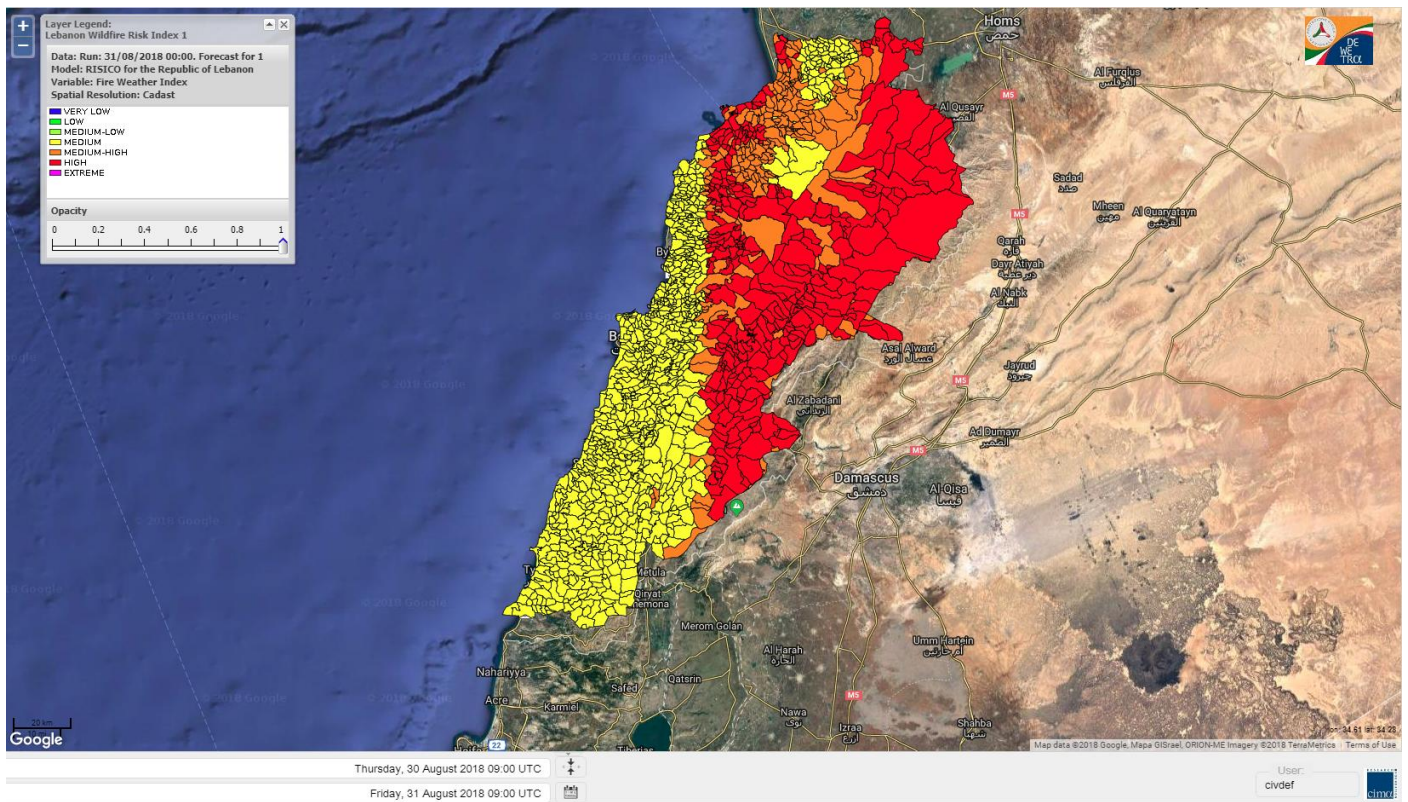

Lebanon for 1 SEP 2018