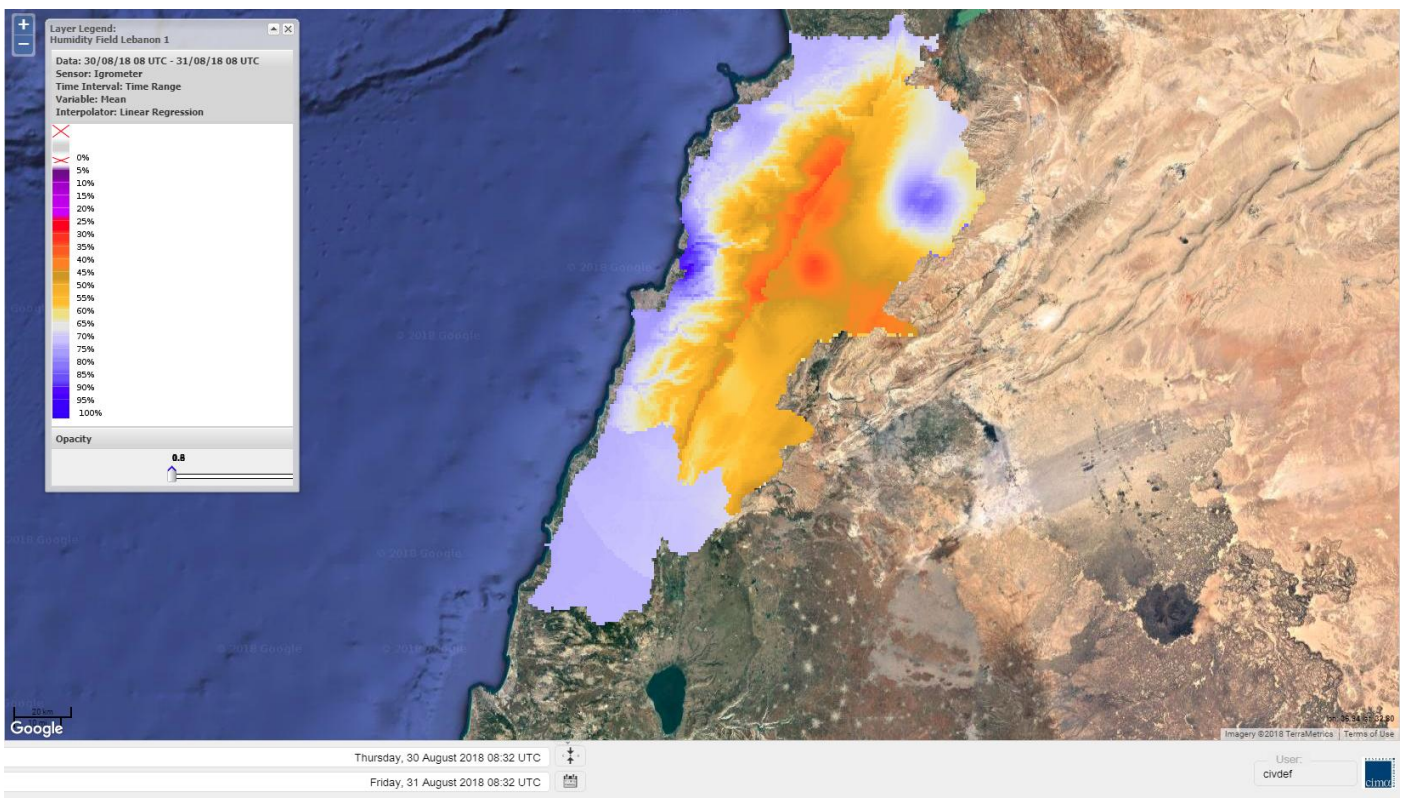

Lebanon humidity for Lebanon 31 AUG 2018