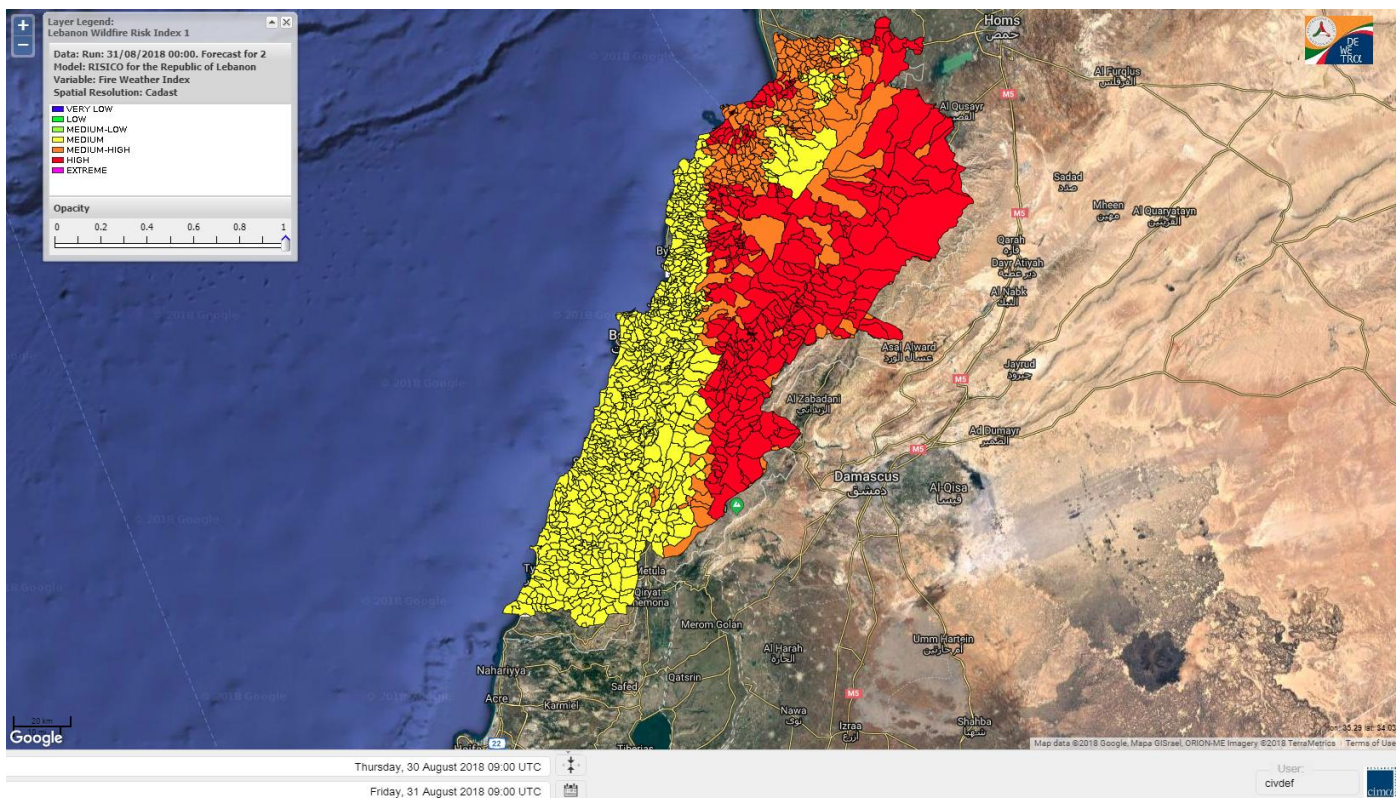

Lebanon for 2 SEP 2018