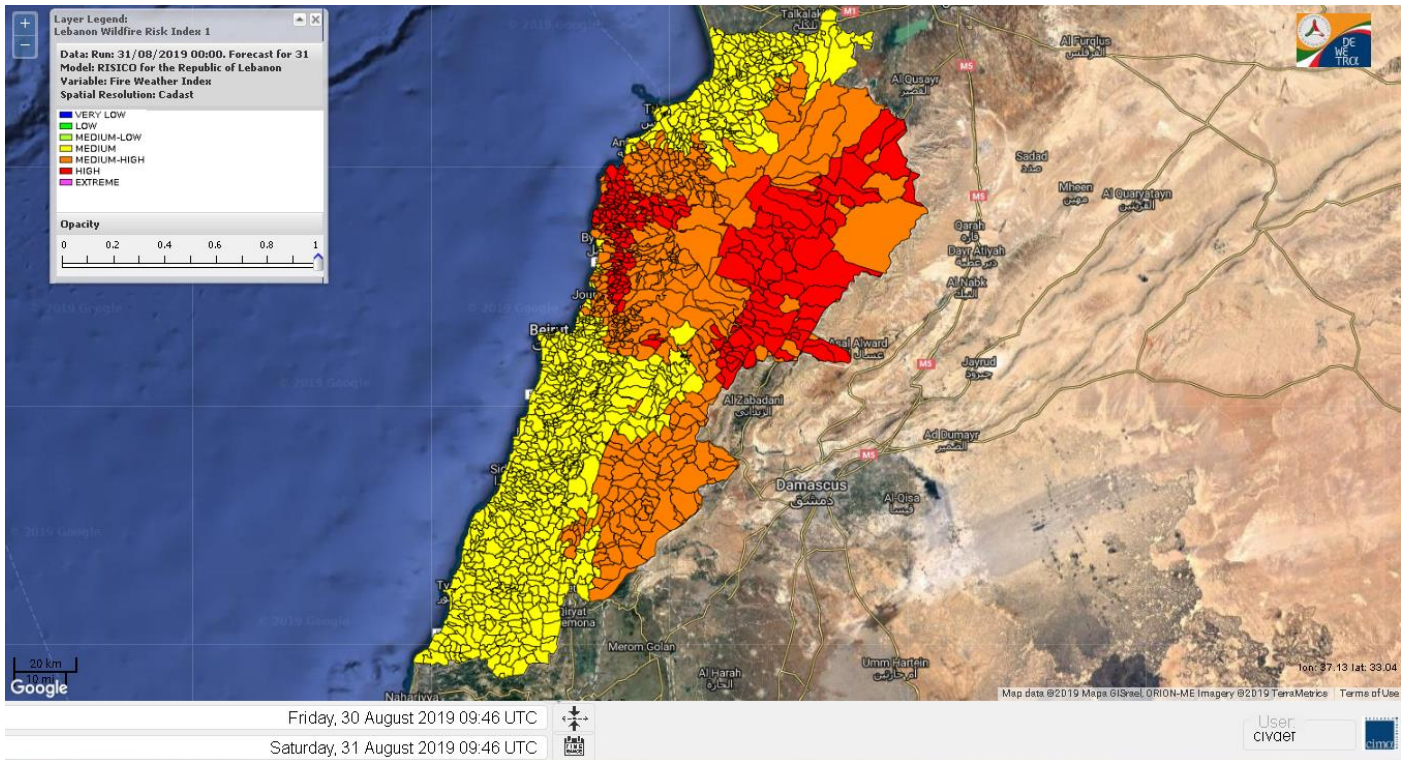

Lebanon for 31 Aug 2019