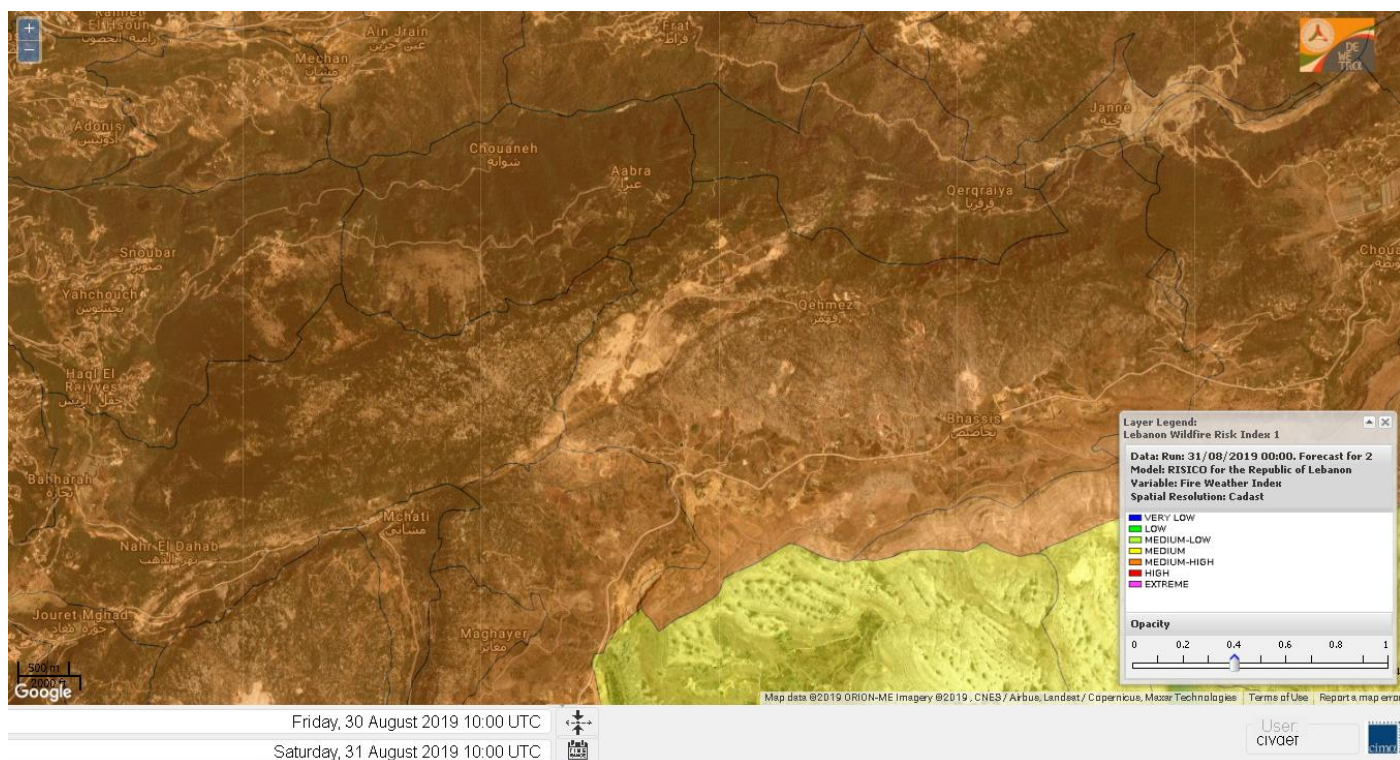

Shouf Biosphere Reserve Forecast for 2 Sep 2019

Jabal Moussa Reserve Forecast for 31 Aug 2019

Jabal Moussa Reserve Forecast for 1 Sep 2019

Jabal Moussa Reserve Forecast for 2 Sep 2019

Weather in Beirut

Beyrouth, Lebanon, 33.893° N 35.502° E, 40 m asl