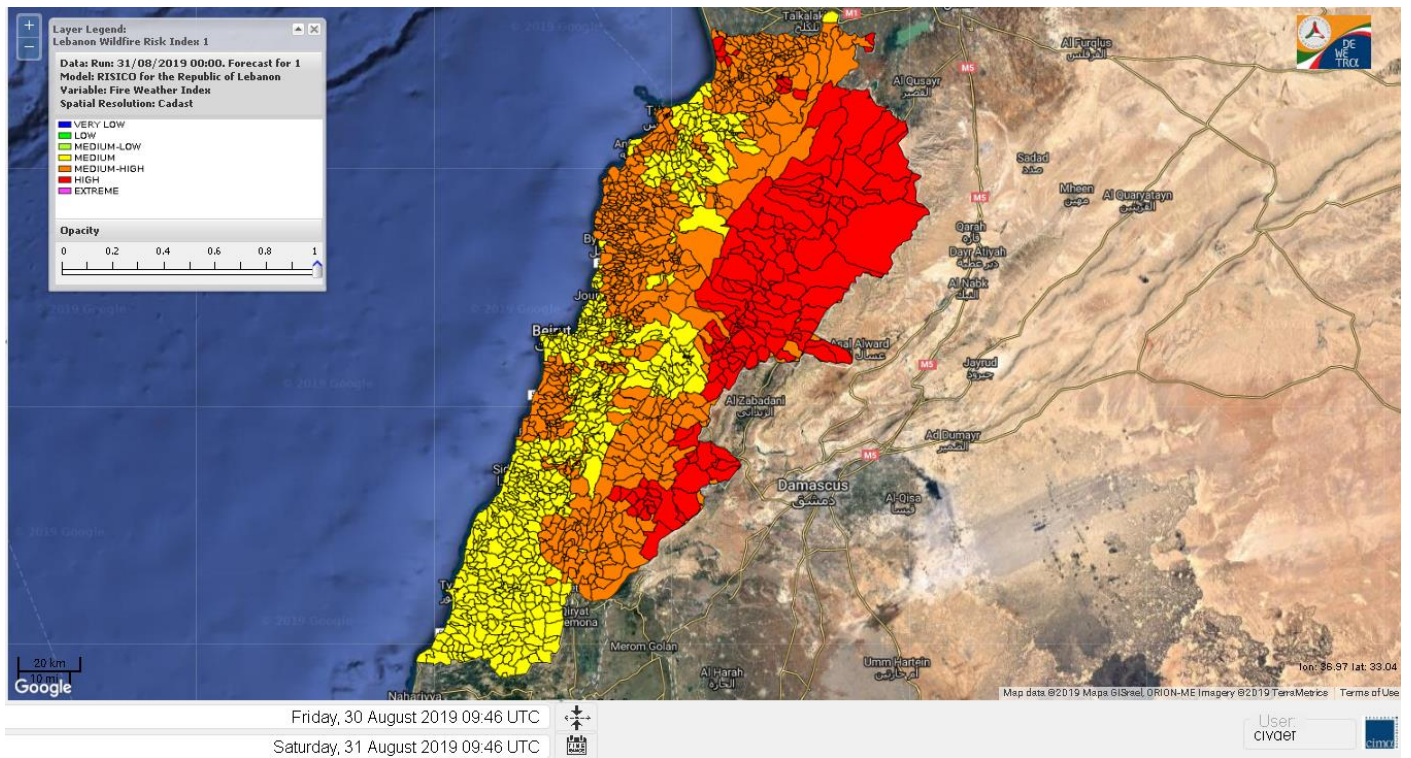

Lebanon for 1 Sep 2019