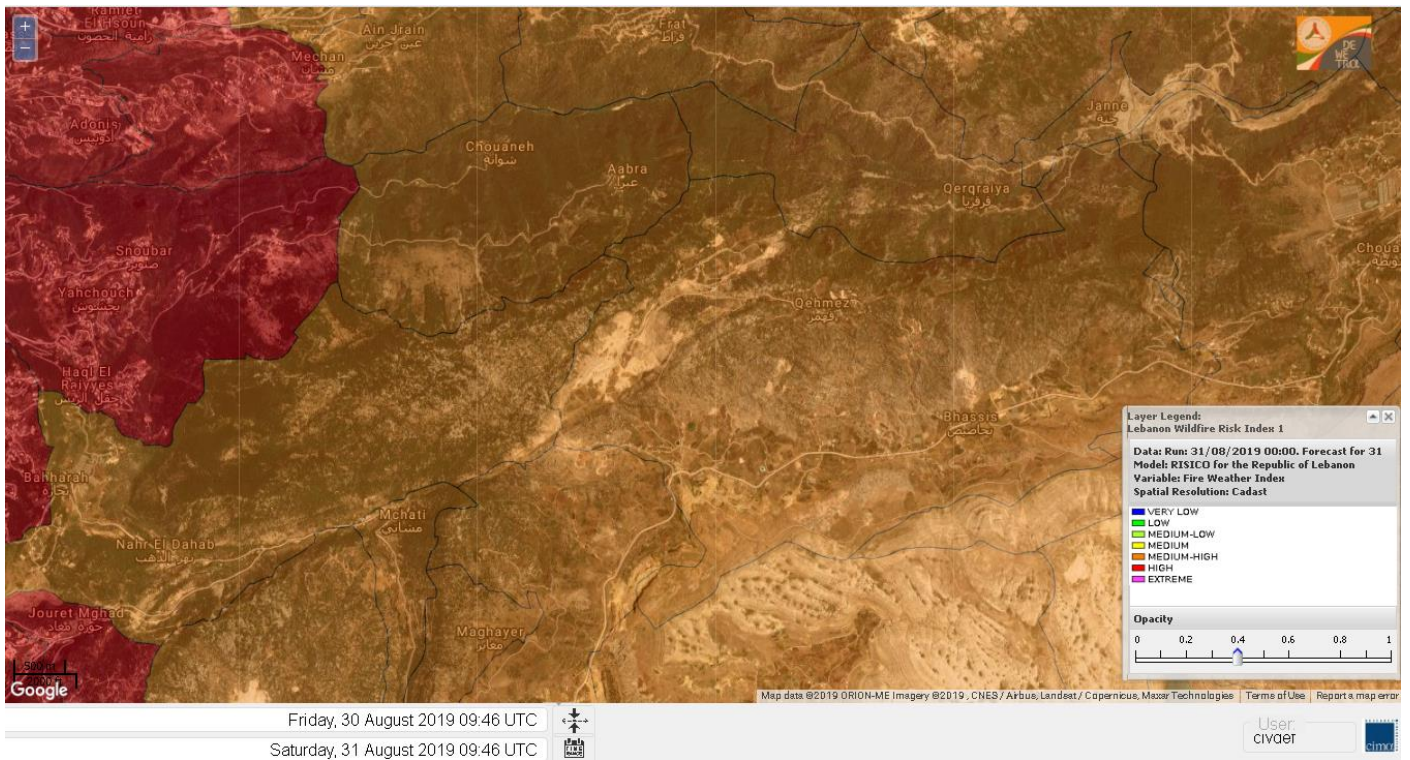

Jabal Moussa Reserve Forecast for 31 Aug 2019