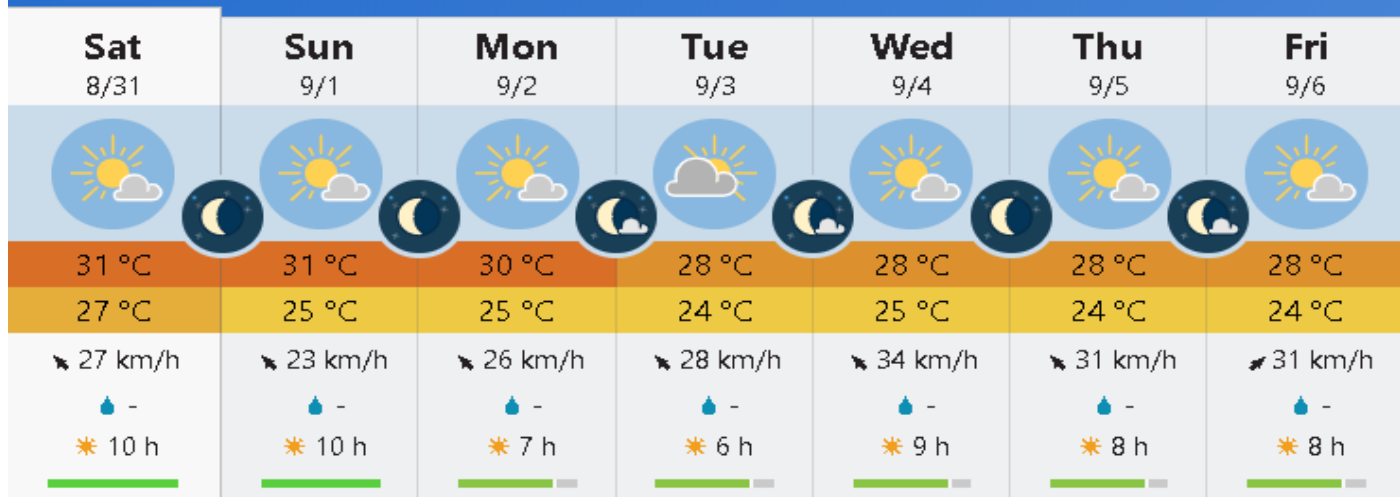

Shouf Biosphere Reserve Forecast for 2 Sep 2019

Jabal Moussa Reserve Forecast for 31 Aug 2019

Jabal Moussa Reserve Forecast for 1 Sep 2019

Jabal Moussa Reserve Forecast for 2 Sep 2019

Weather in Beirut

Beyrouth, Lebanon, 33.893° N 35.502° E, 40 m asl