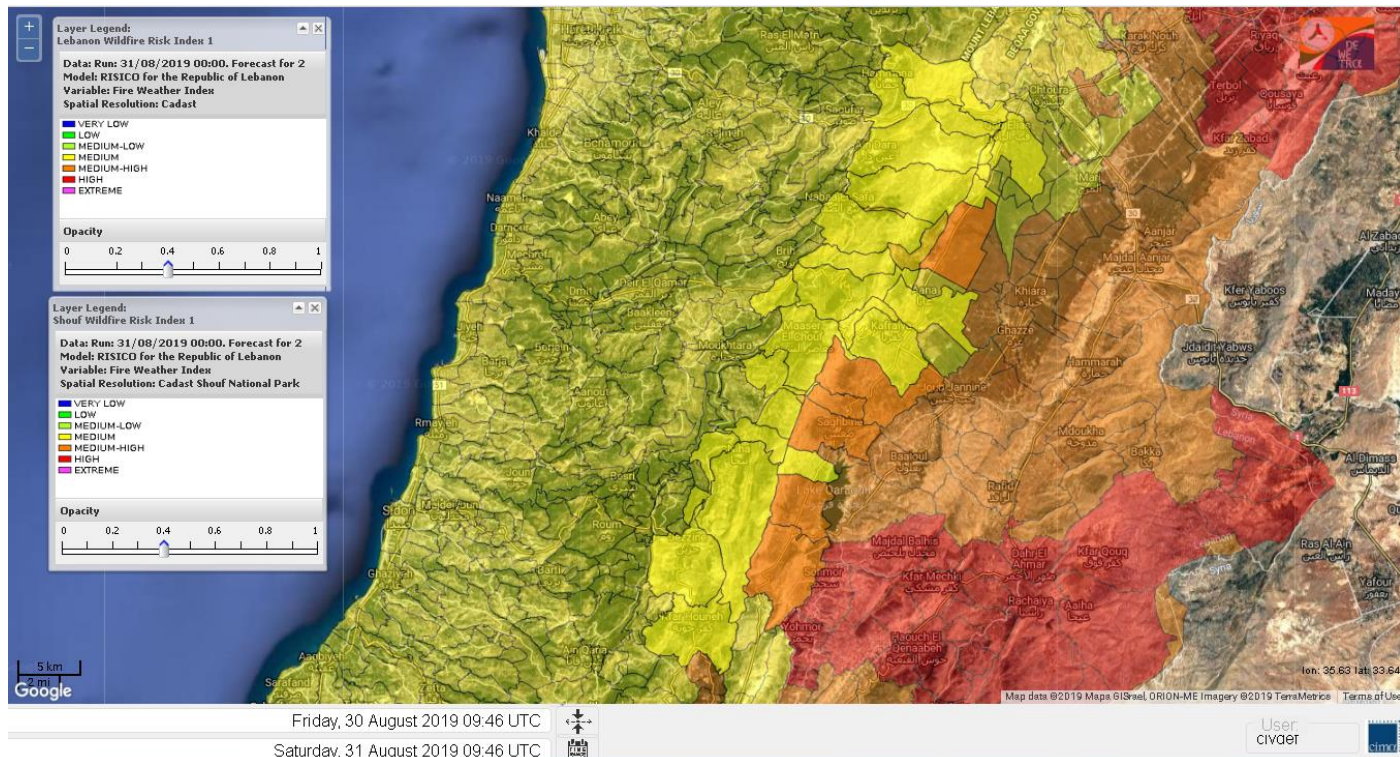

Shouf Biosphere Reserve Forecast for 2 Sep 2019