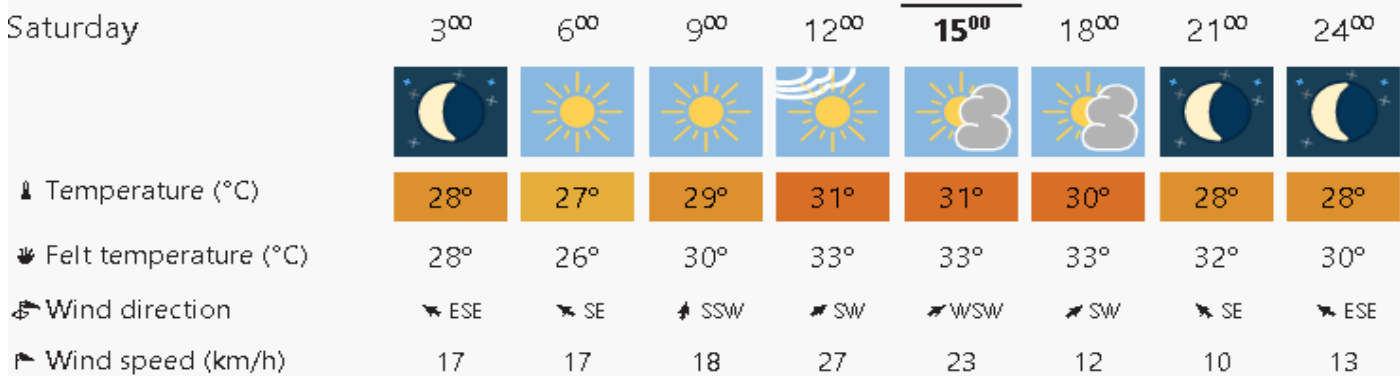

Saturday

Daily Fire Risk Bulletin – Civil Defence