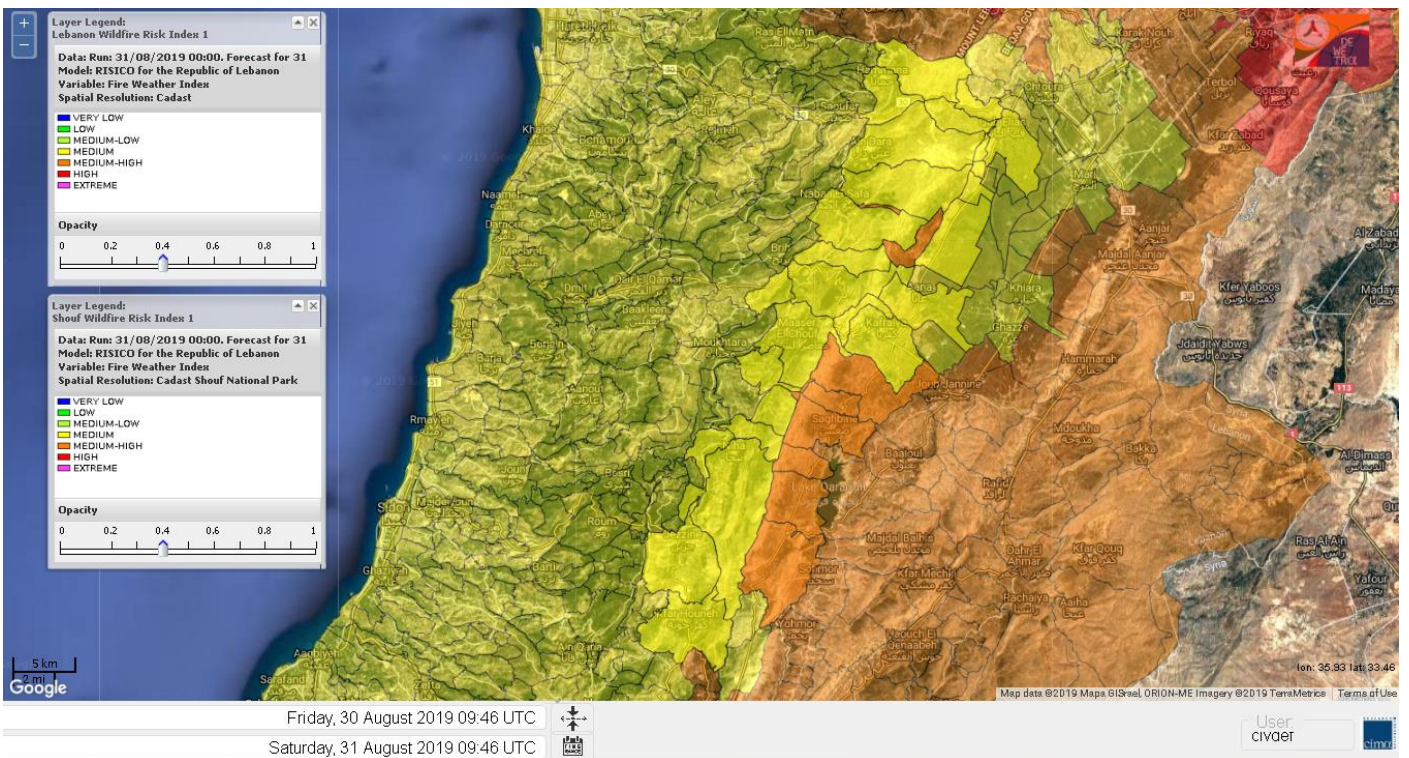

- VERY LOW
- LOW
- MEDIUM-LOW
- MEDIUM
- MEDIUM-HIGH
- HIGH
- EXTREME

Lebanon for 31 Aug 2019

Lebanon for 1 Sep 2019

Lebanon for 2 Sep 2019

Shouf Biosphere Reserve Forecast for 31 Aug 2019

Shouf Biosphere Reserve Forecast for 1 Sep 2019