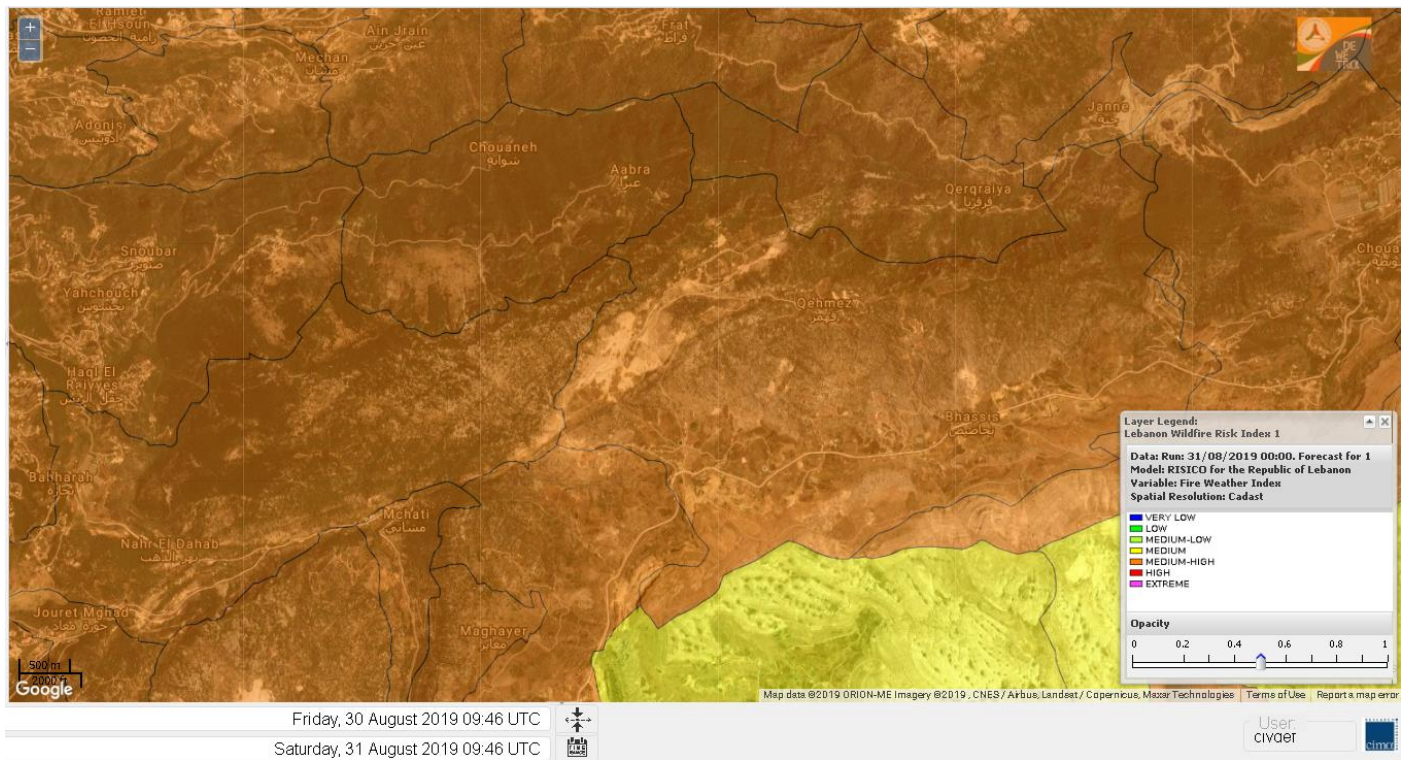

Jabal Moussa Reserve Forecast for 1 Sep 2019