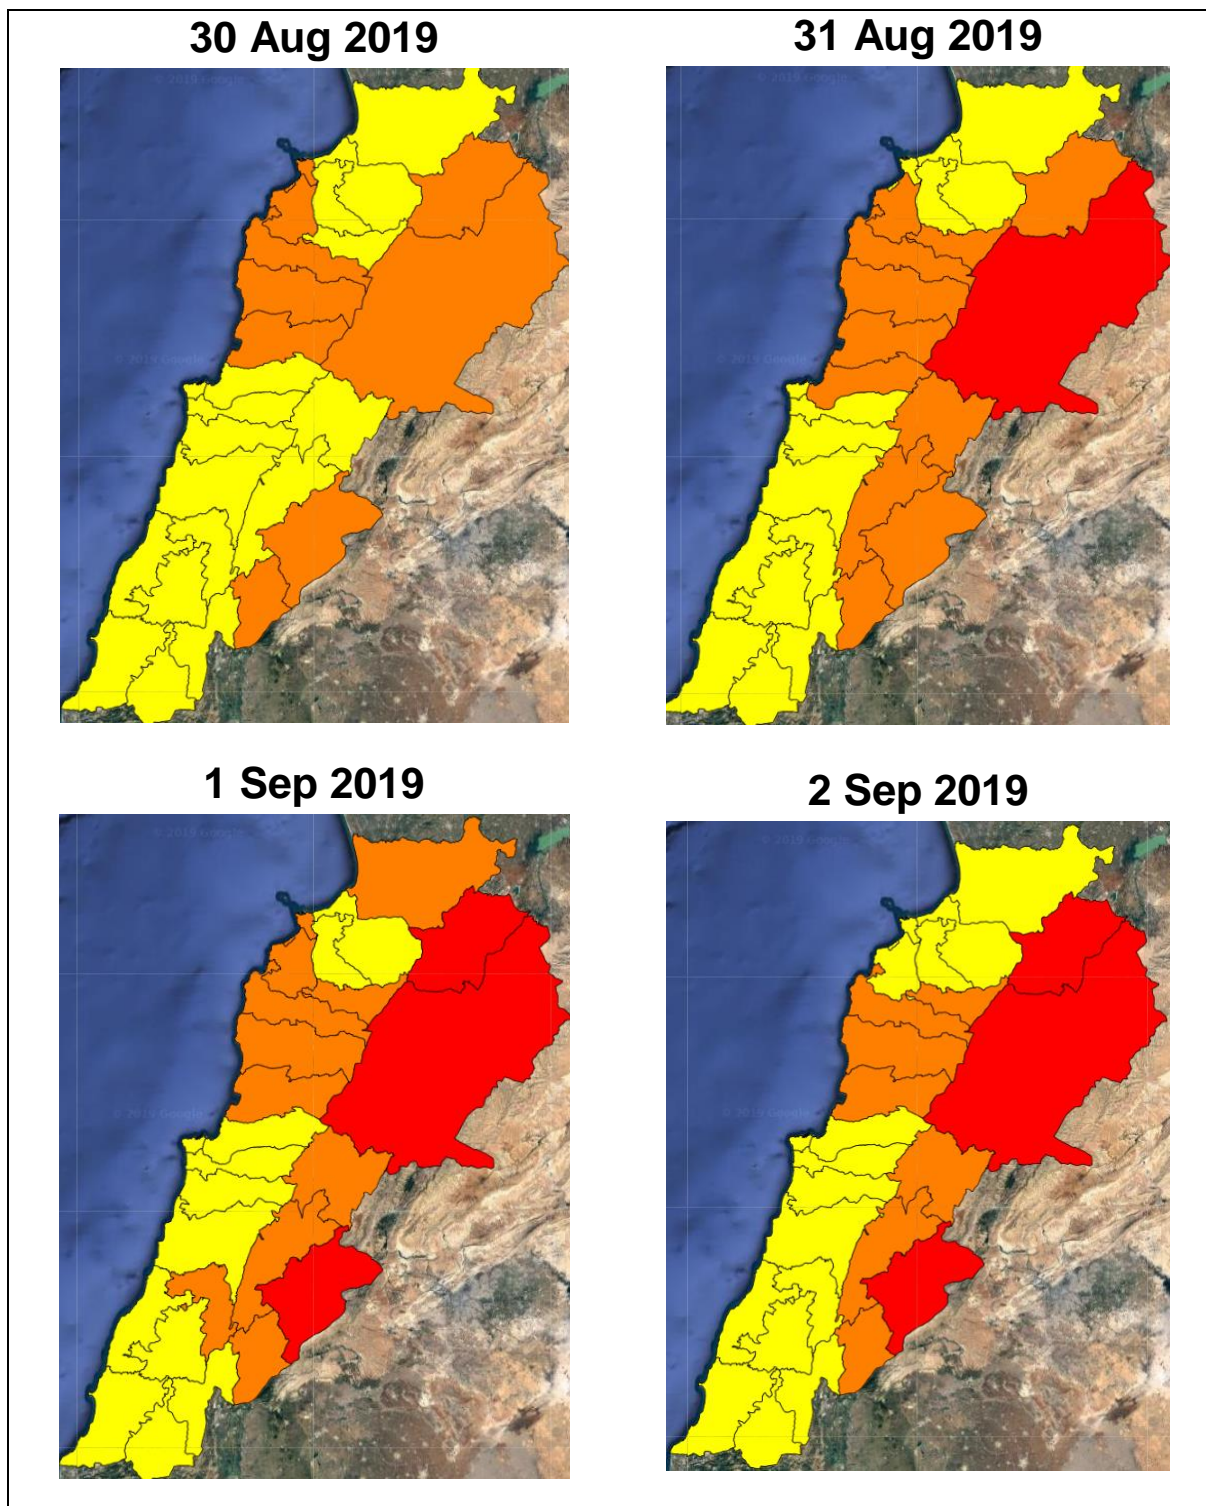

FIRE RISK INDEX

Layer Legend:
Lebanon Wildfire Risk Index 1

Data: Run: 31/08/2019 00:00. Forecast for 31
Model: RISICO for the Republic of Lebanon
Variable: Fire Weather Index
Spatial Resolution: Caza

- VERY LOW
- LOW
- MEDIUM-LOW
- MEDIUM
- MEDIUM-HIGH
- HIGH
- EXTREME