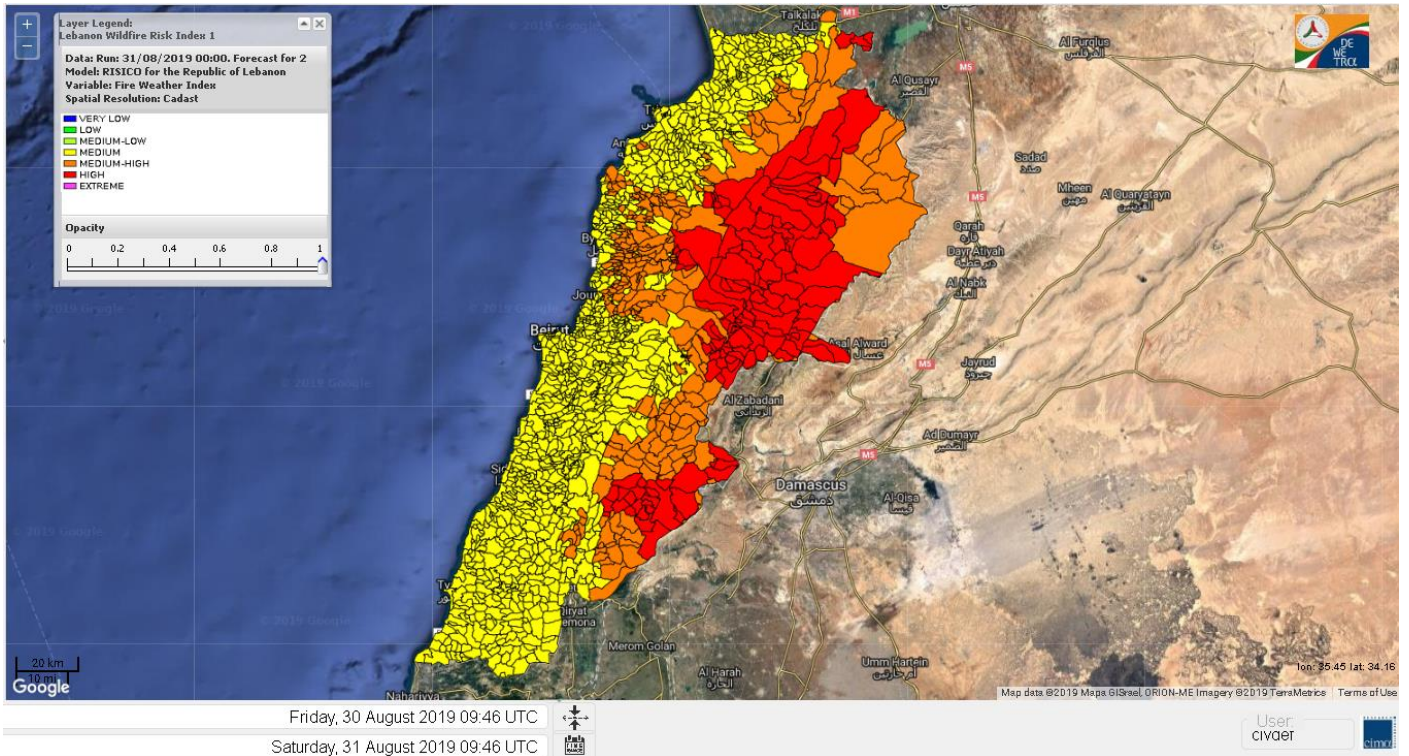

- VERY LOW
- LOW
- MEDIUM-LOW
- MEDIUM
- MEDIUM-HIGH
- HIGH
- EXTREME

Lebanon for 31 Aug 2019

Lebanon for 1 Sep 2019

Lebanon for 2 Sep 2019

Shouf Biosphere Reserve Forecast for 31 Aug 2019

Shouf Biosphere Reserve Forecast for 1 Sep 2019