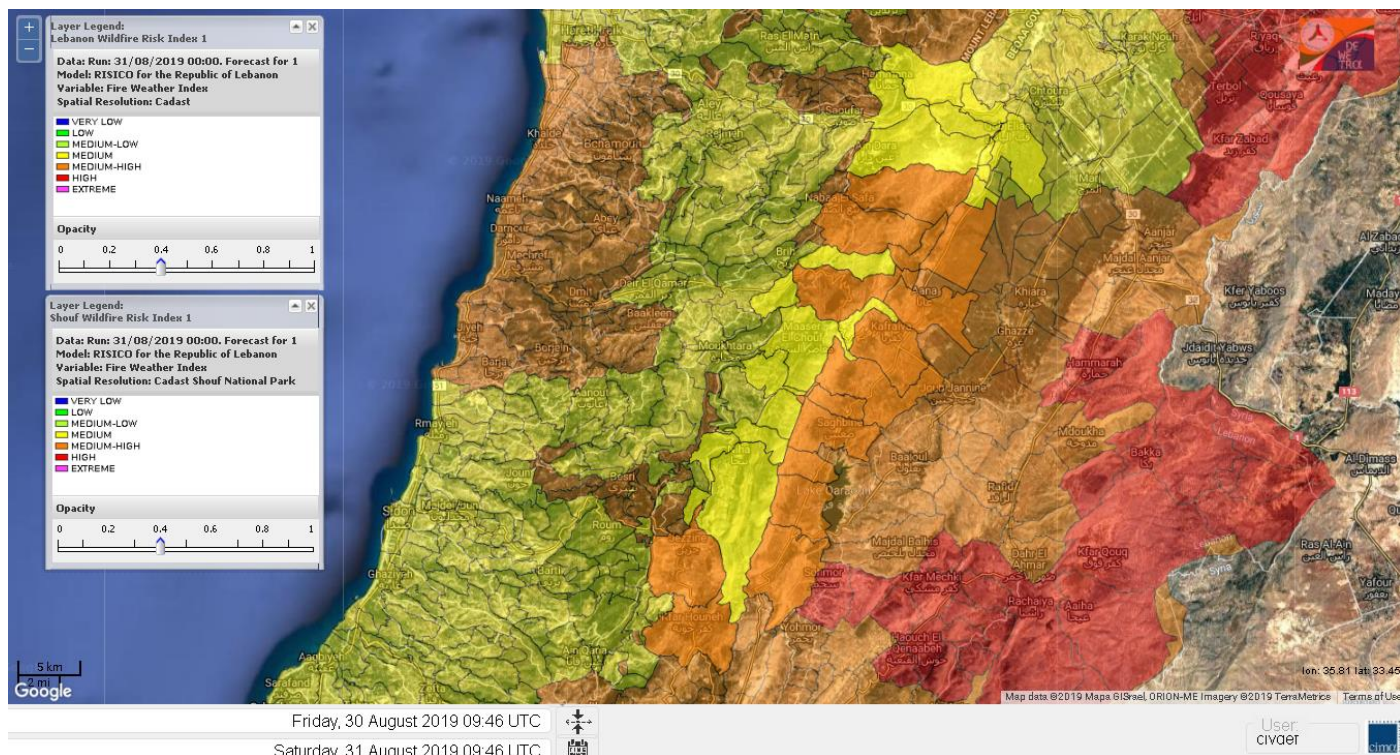

- VERY LOW
- LOW
- MEDIUM-LOW
- MEDIUM
- MEDIUM-HIGH
- HIGH
- EXTREME

Lebanon for 31 Aug 2019

Lebanon for 1 Sep 2019

Lebanon for 2 Sep 2019

Shouf Biosphere Reserve Forecast for 31 Aug 2019

Shouf Biosphere Reserve Forecast for 1 Sep 2019