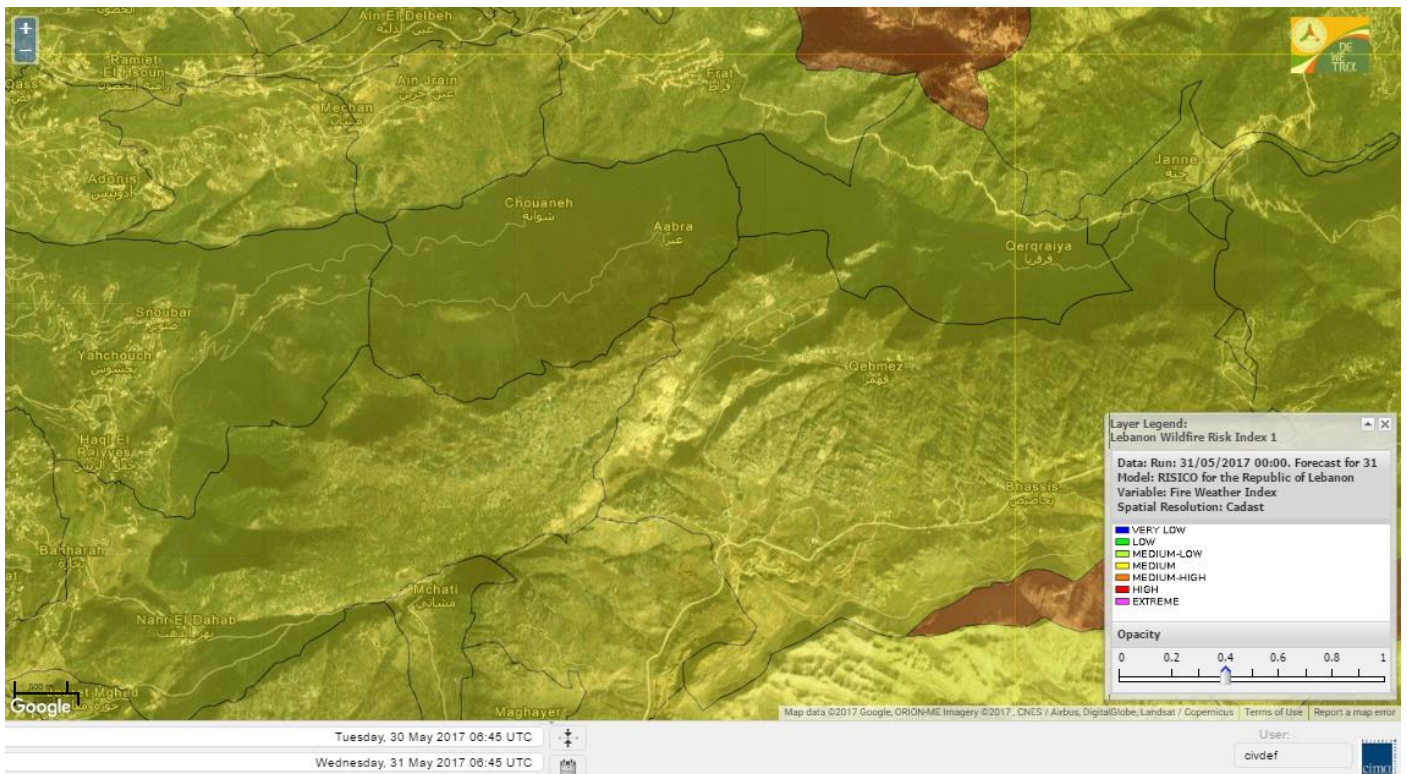

Jabal Moussa Reserve Forecast for 31 May 2017