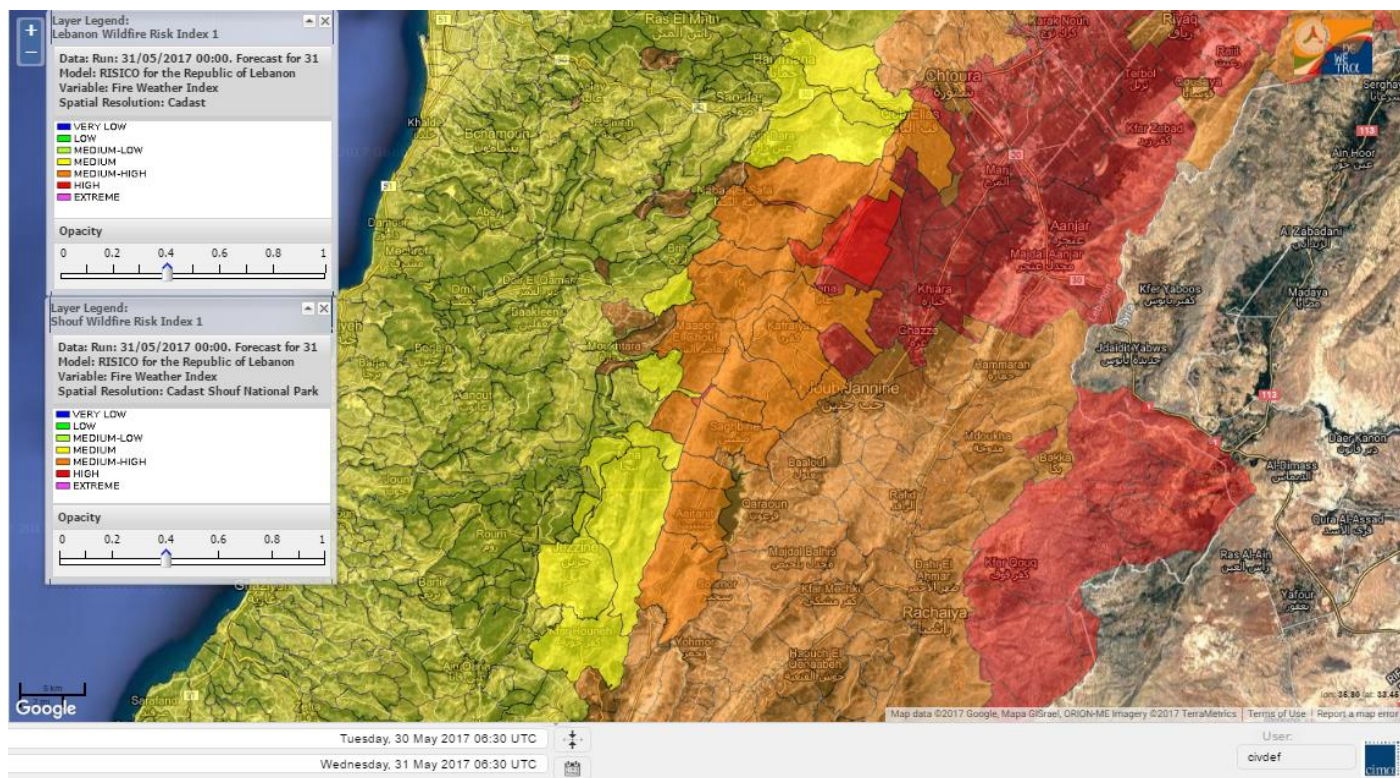

Shouf Biosphere Reserve Forecast for 31 May 2017