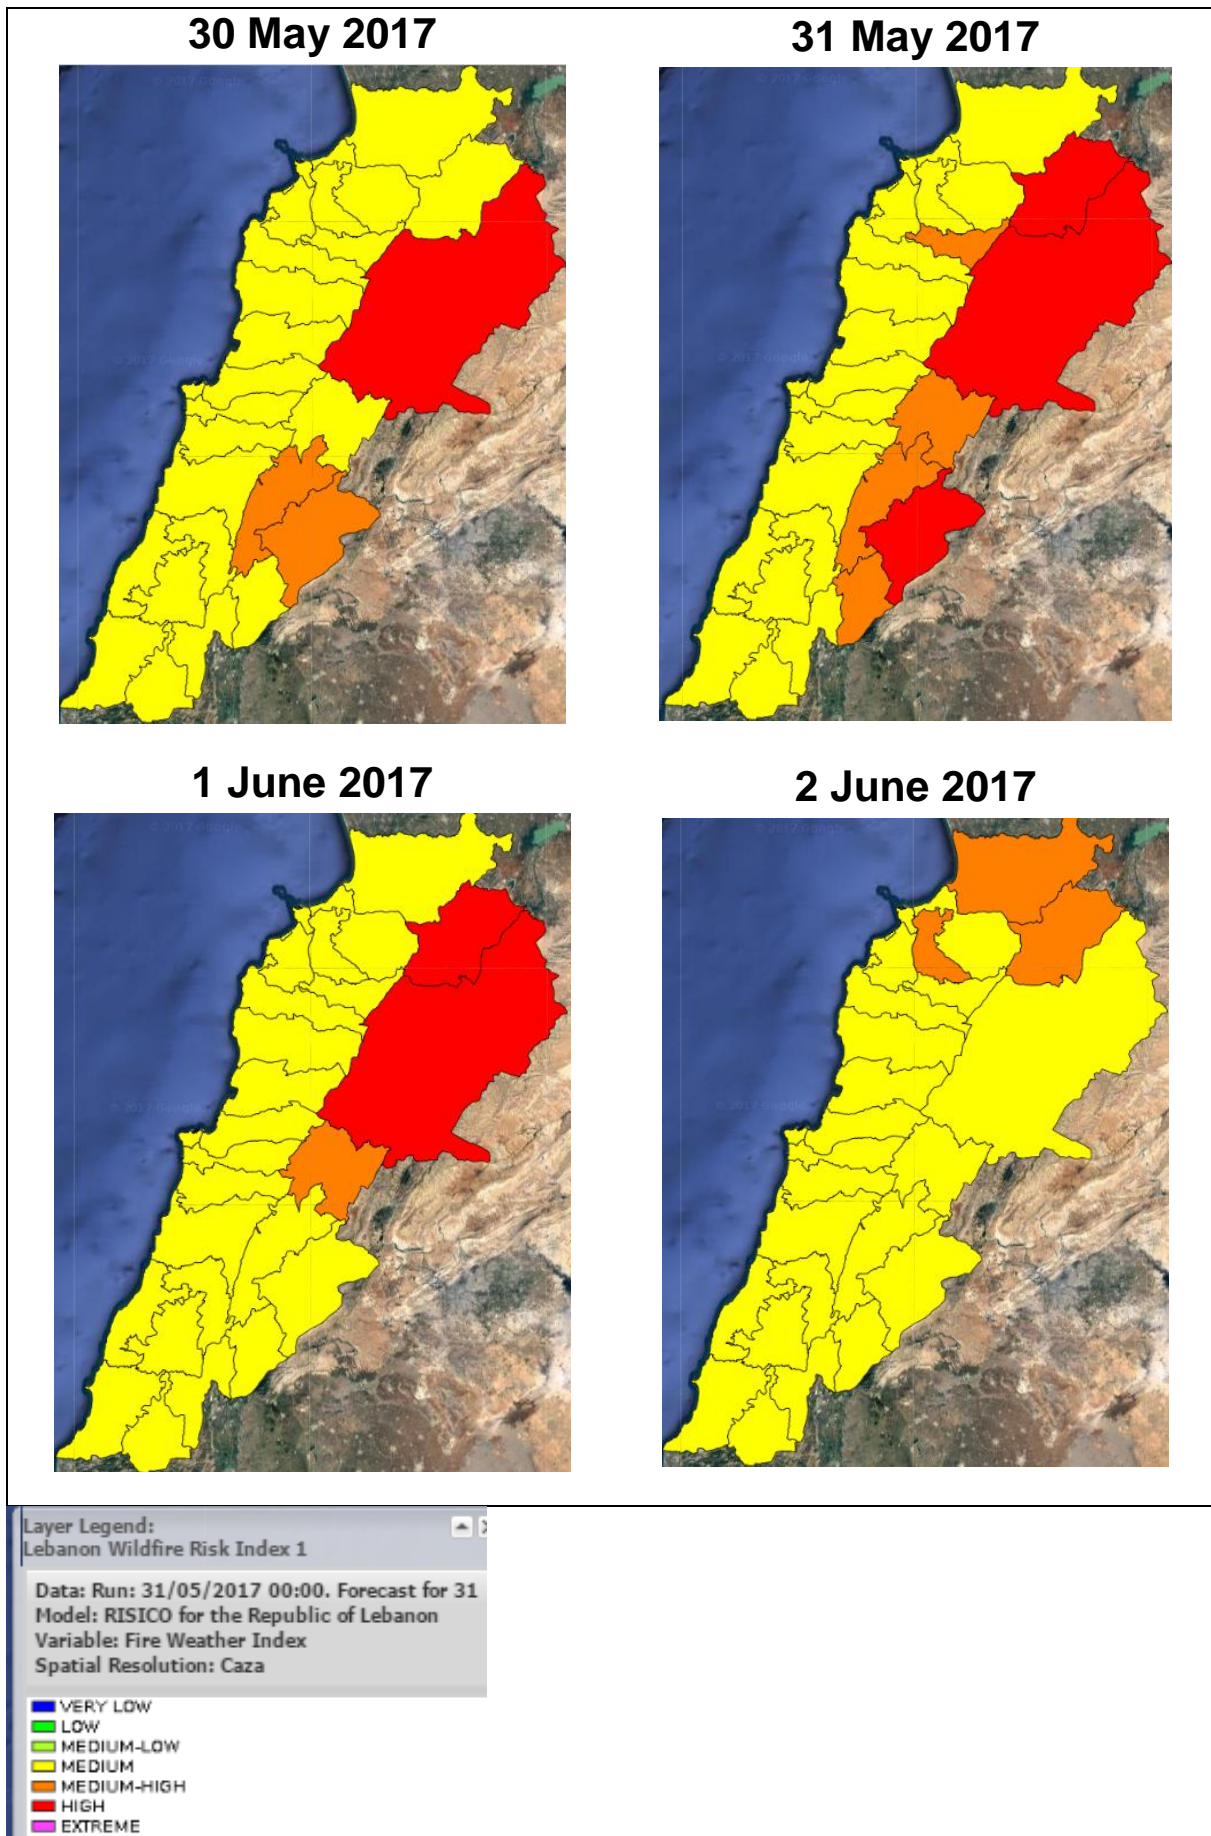

FIRE RISK INDEX