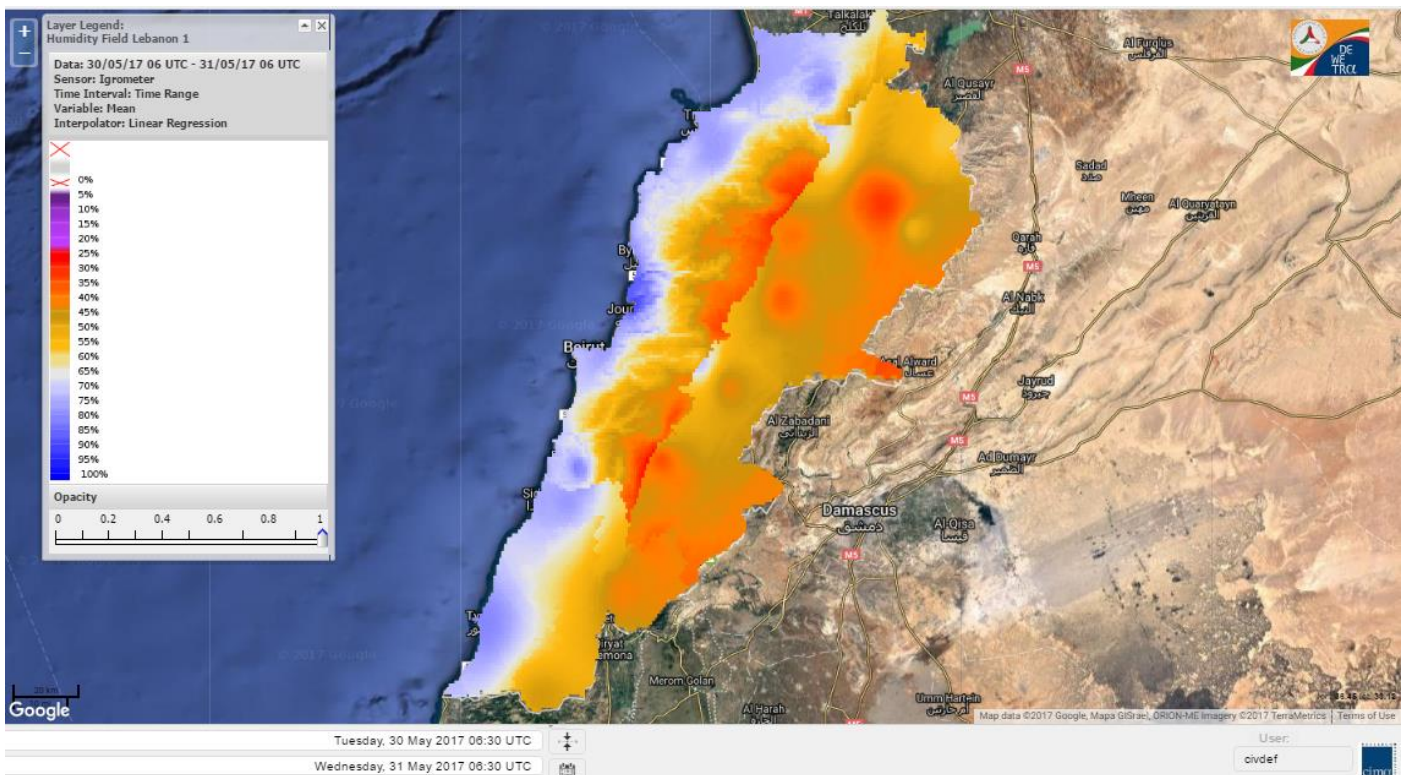

Beirut, 31 May 2017

FIRE RISK INDEX

Lebanon temperature for 31 May 2017

Lebanon humidity for 31 May 2017

Lebanon for 31 May 2017

Lebanon for 1 June 2017

Lebanon for 2 June 2017

Shouf Biosphere Reserve Forecast for 31 May 2017