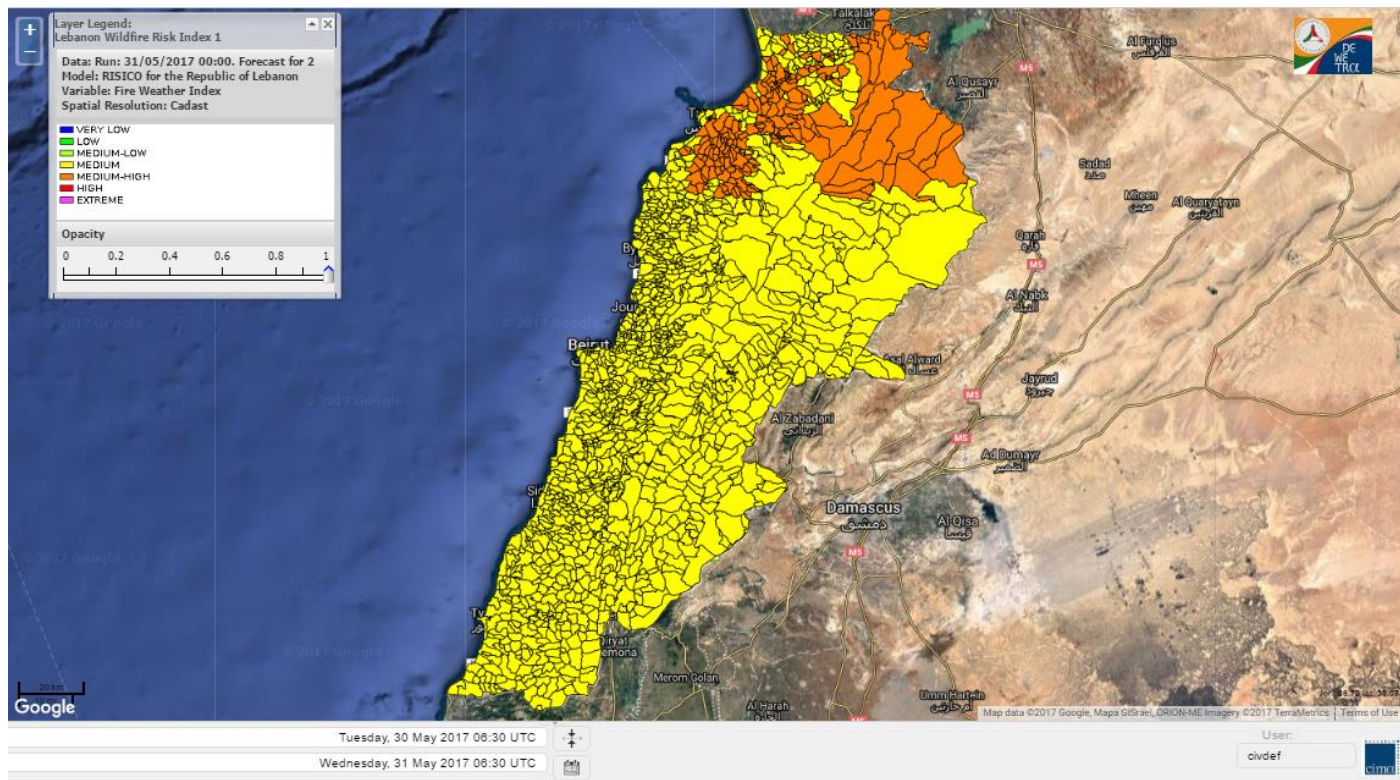

Beirut, 31 May 2017

FIRE RISK INDEX

Lebanon temperature for 31 May 2017

Lebanon humidity for 31 May 2017

Lebanon for 31 May 2017

Lebanon for 1 June 2017

Lebanon for 2 June 2017

Shouf Biosphere Reserve Forecast for 31 May 2017