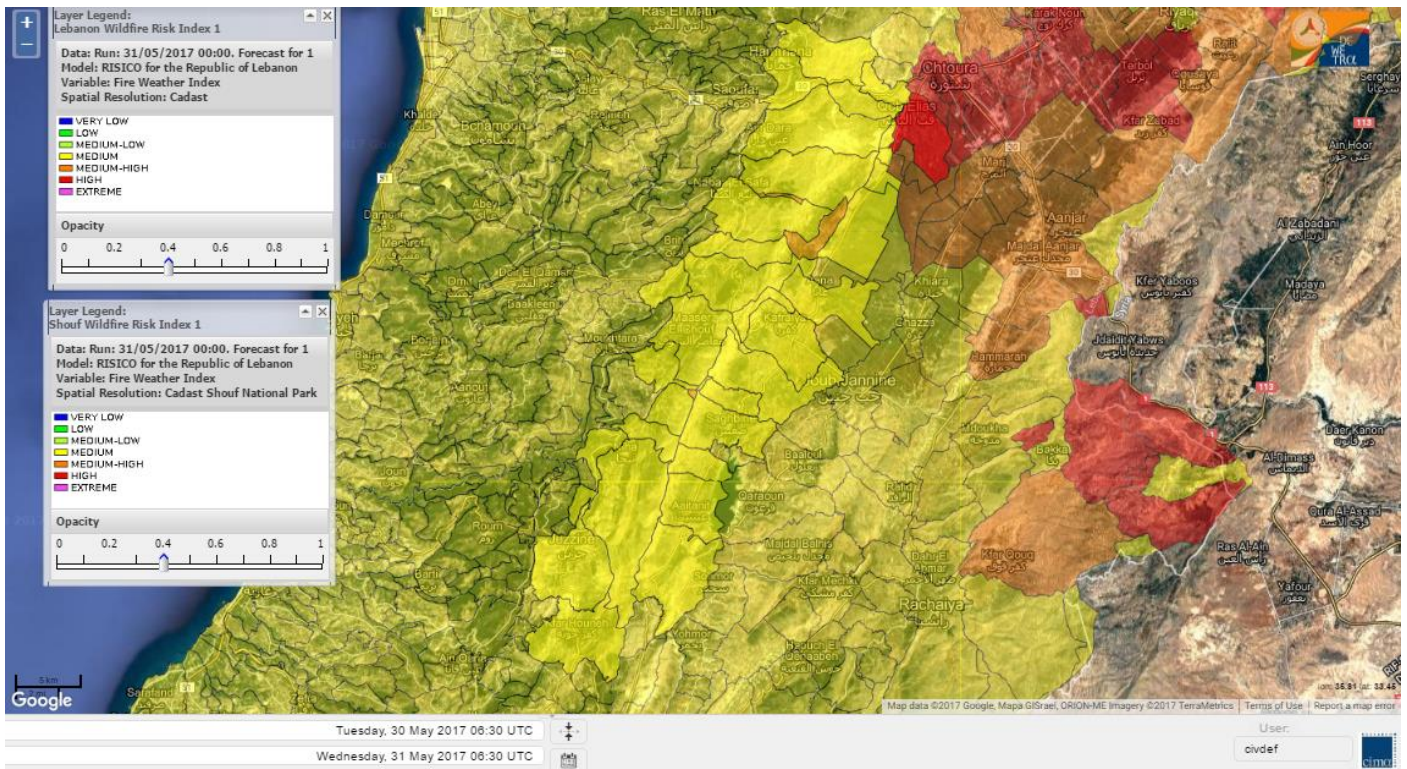

Shouf Biosphere Reserve Forecast for 1 June 2017