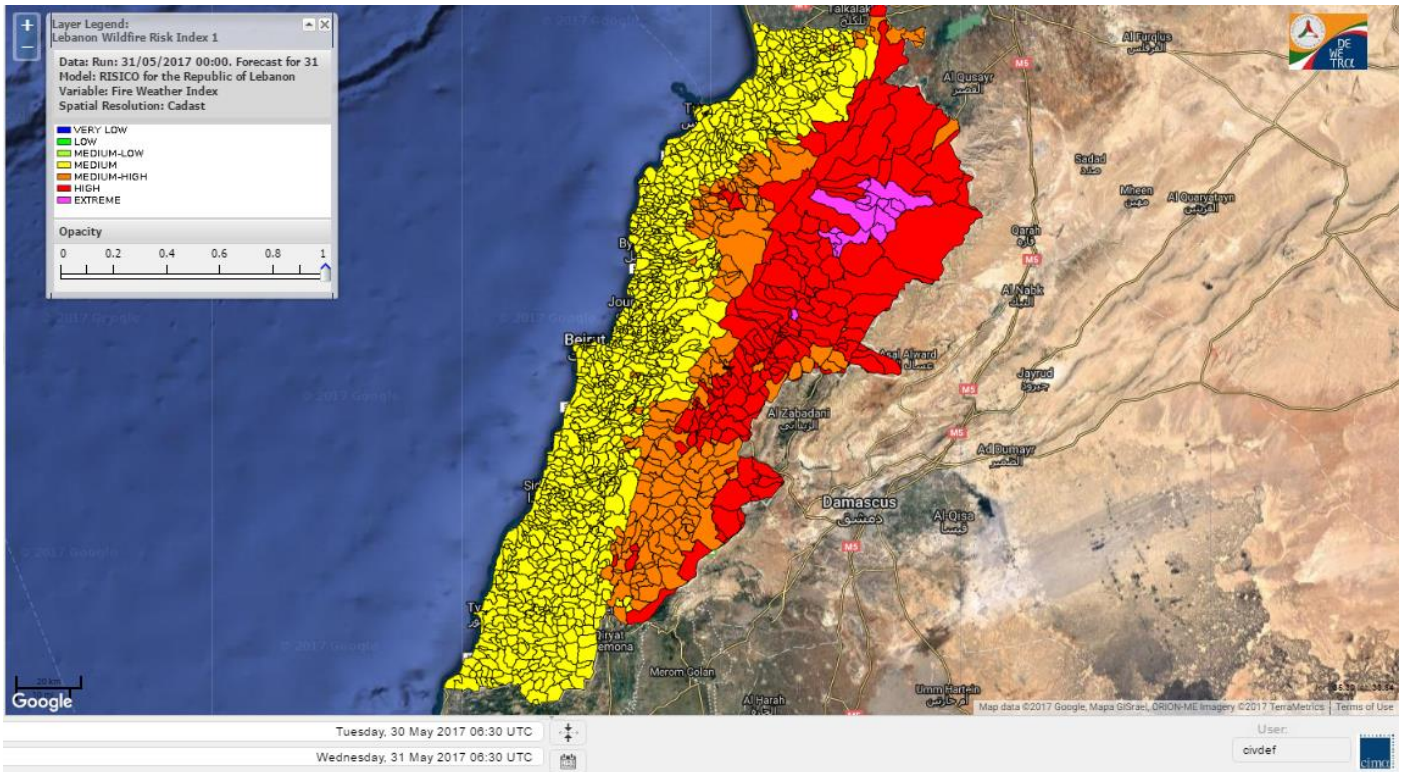

Beirut, 31 May 2017

FIRE RISK INDEX

Lebanon temperature for 31 May 2017

Lebanon humidity for 31 May 2017

Lebanon for 31 May 2017

Lebanon for 1 June 2017

Lebanon for 2 June 2017

Shouf Biosphere Reserve Forecast for 31 May 2017