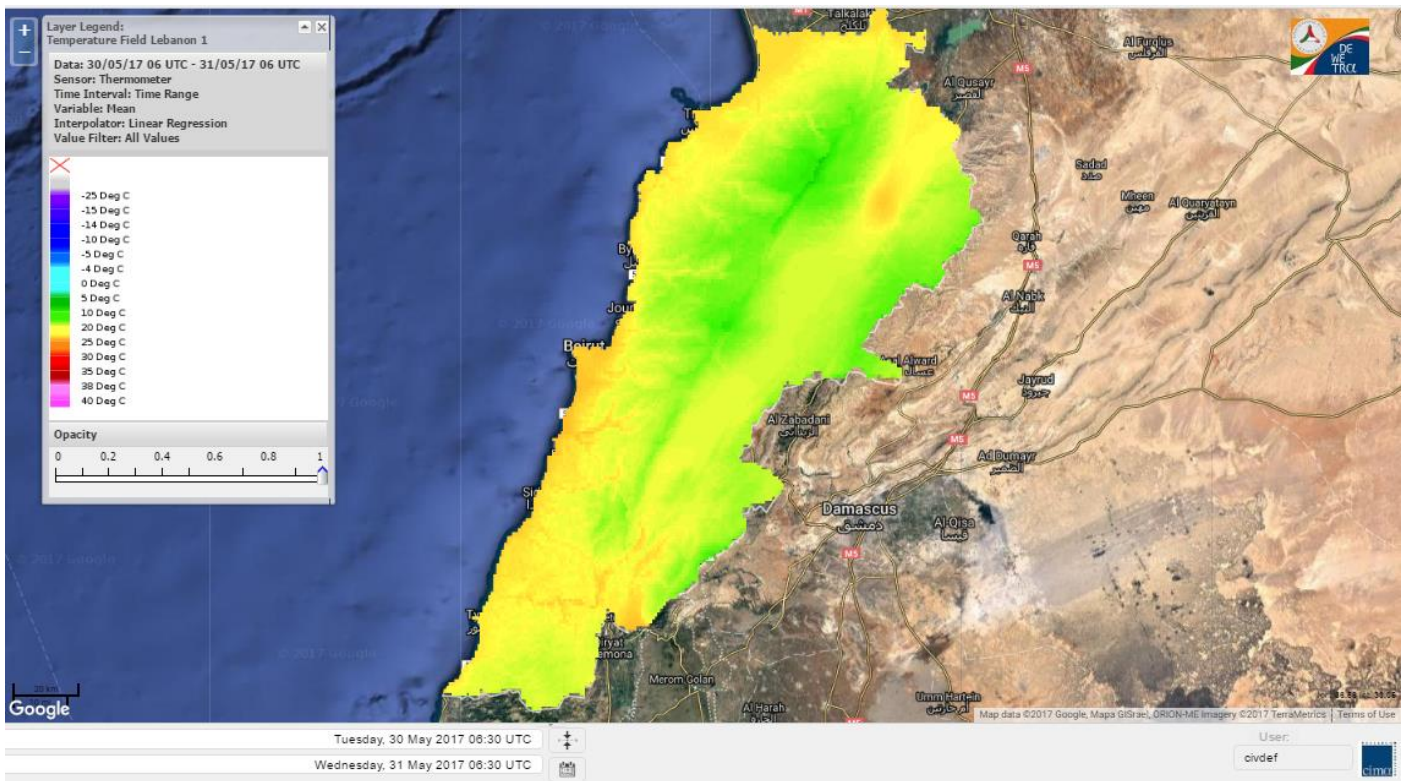

Lebanon temperature for 31 May 2017