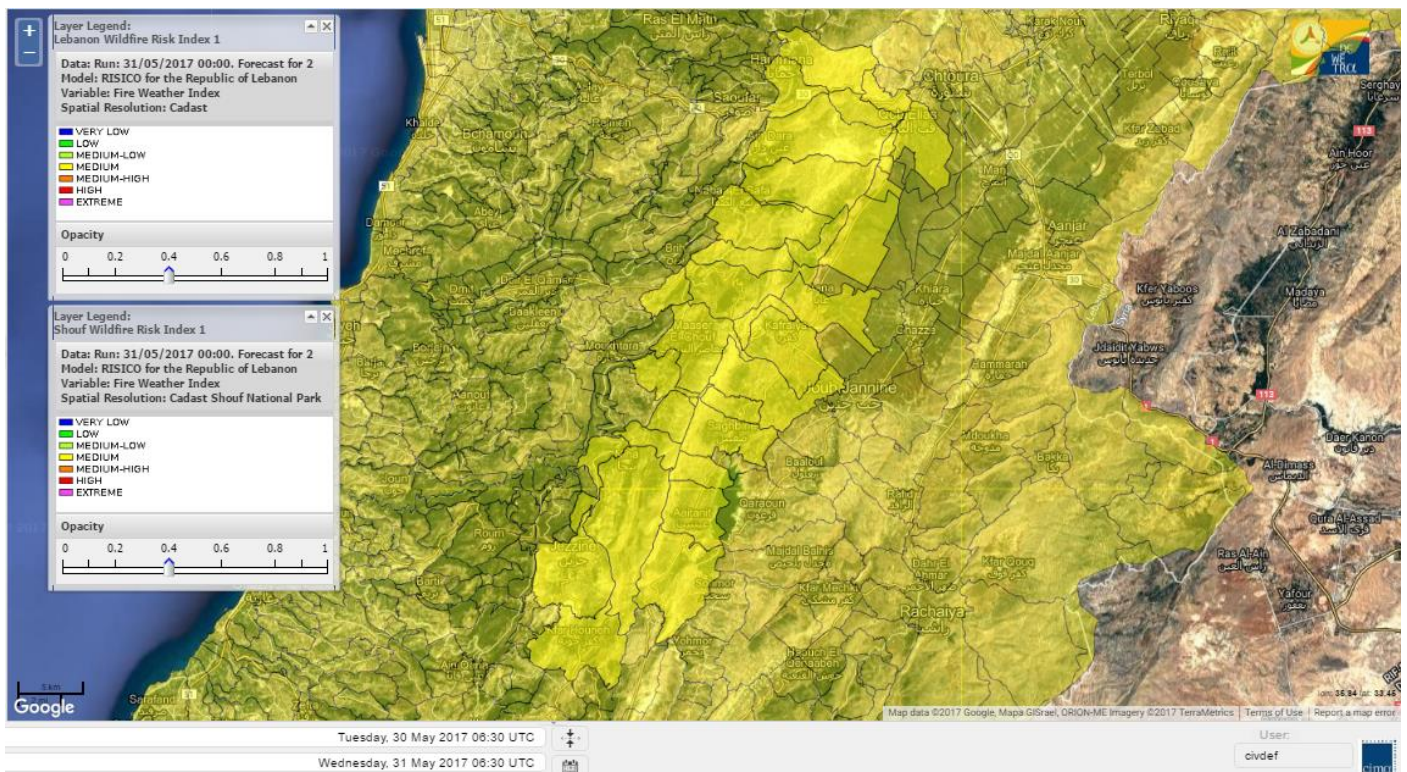

Shouf Biosphere Reserve Forecast for 2 June 2017