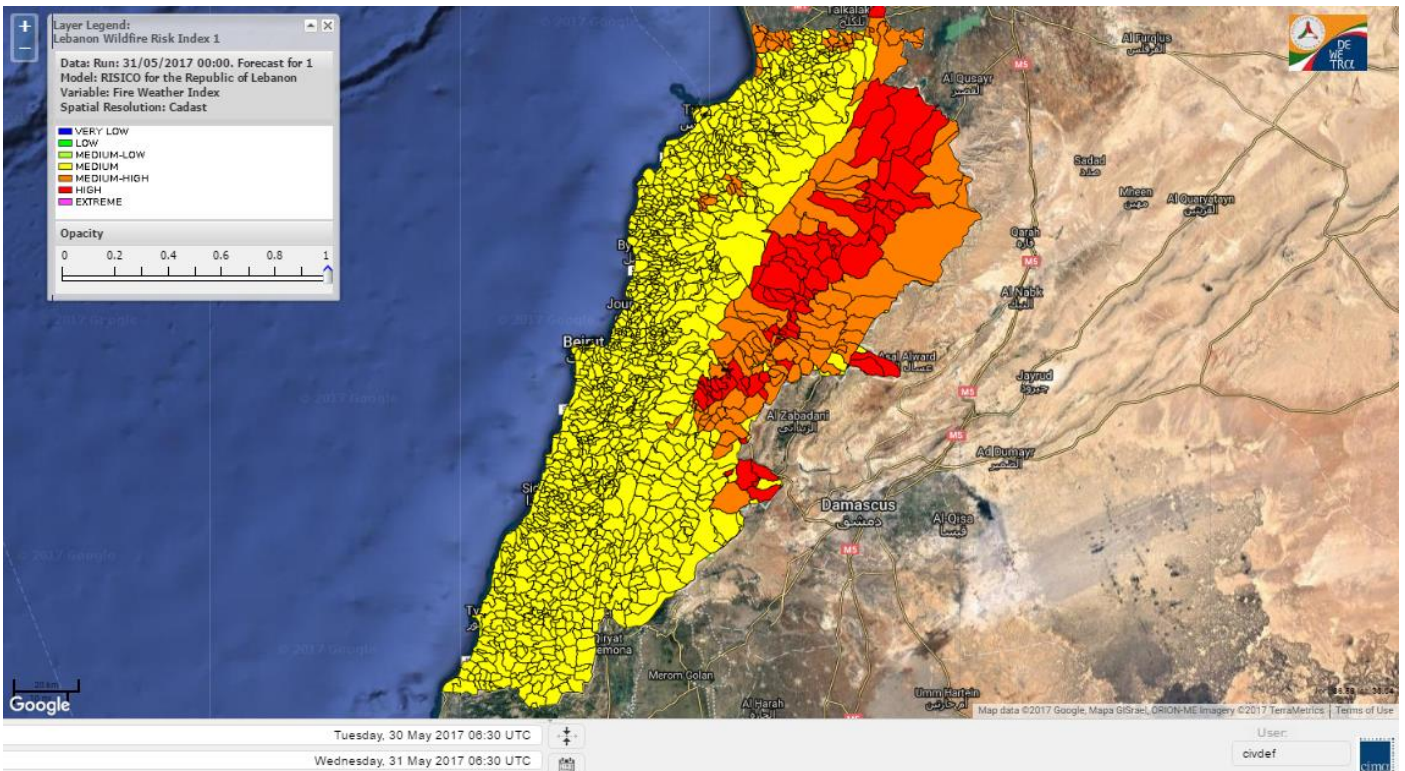

Beirut, 31 May 2017

FIRE RISK INDEX

Lebanon temperature for 31 May 2017

Lebanon humidity for 31 May 2017

Lebanon for 31 May 2017

Lebanon for 1 June 2017

Lebanon for 2 June 2017

Shouf Biosphere Reserve Forecast for 31 May 2017