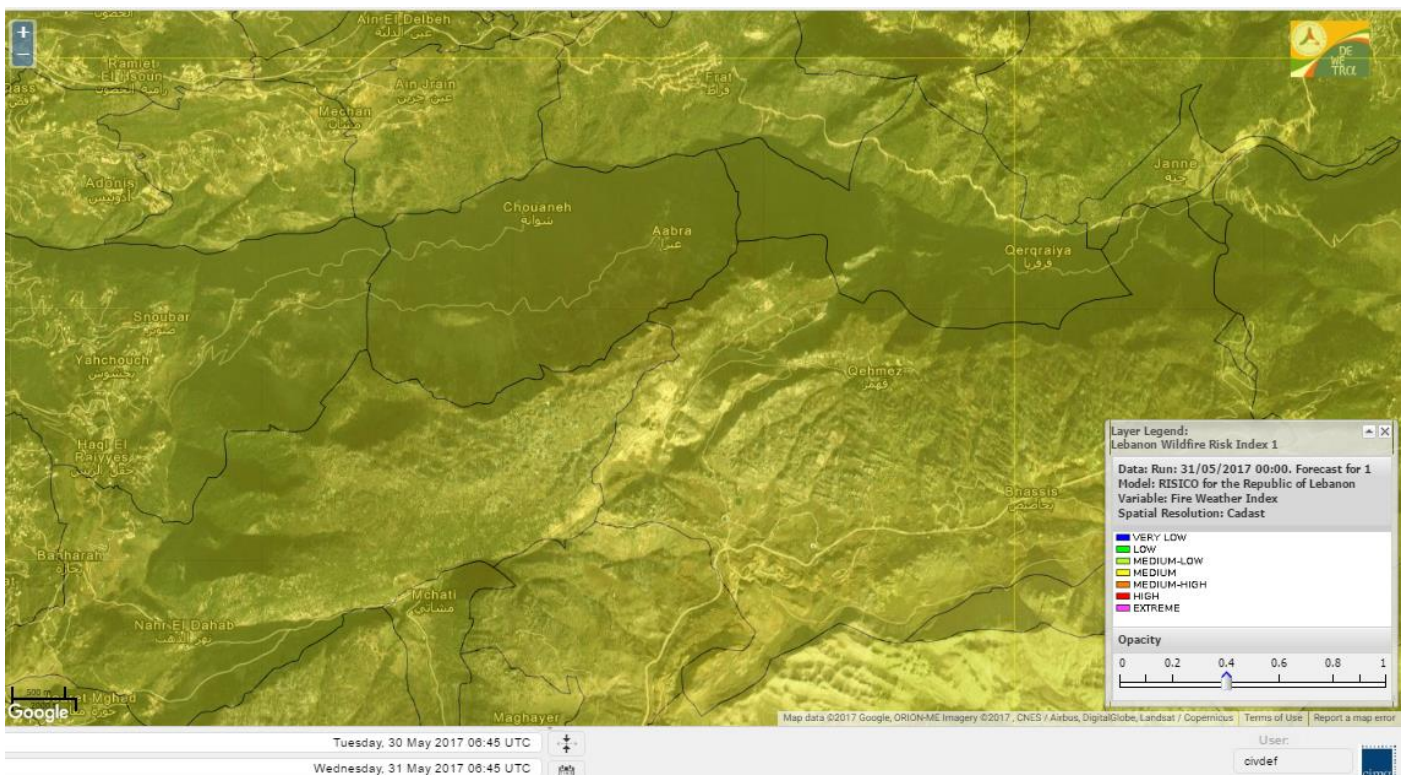

Jabal Moussa Reserve Forecast for 1 June 2017