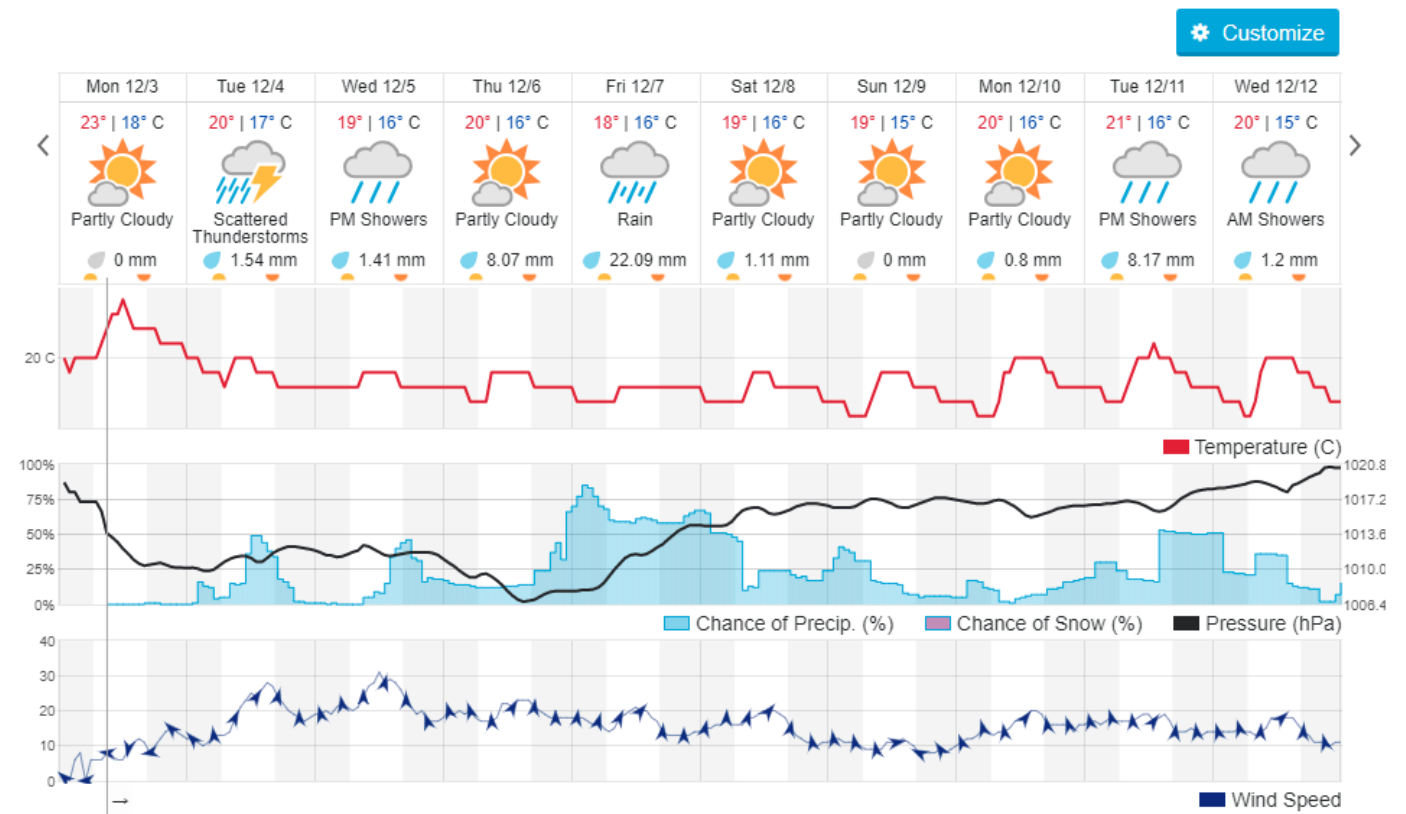

Beirut, Lebanon

22° ACHRAFIEH, RIZK STATION | REPORT | CHANGE

TODAY HOURLY **10-DAY** CALENDAR HISTORY WUNDERMAP