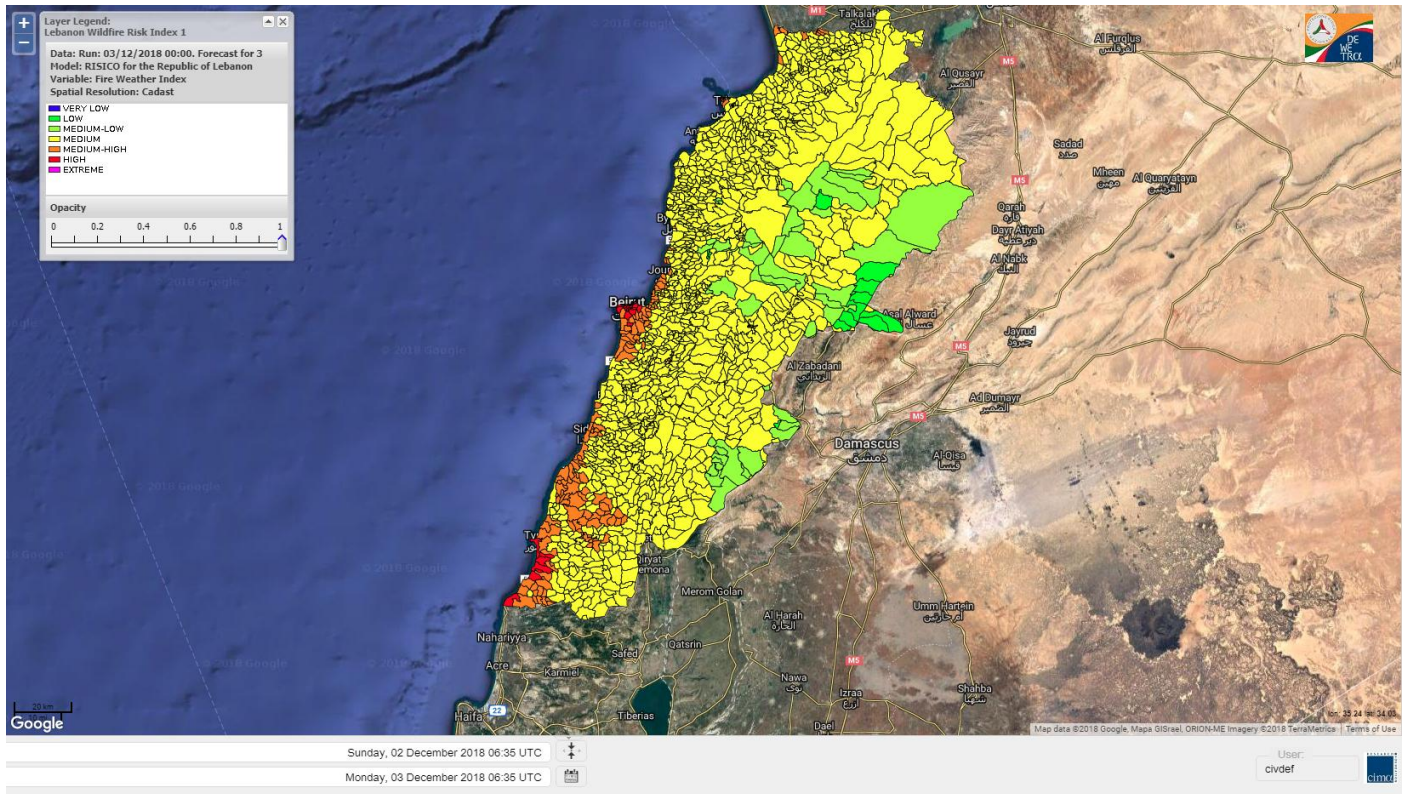

Lebanon for 3 DEC 2018