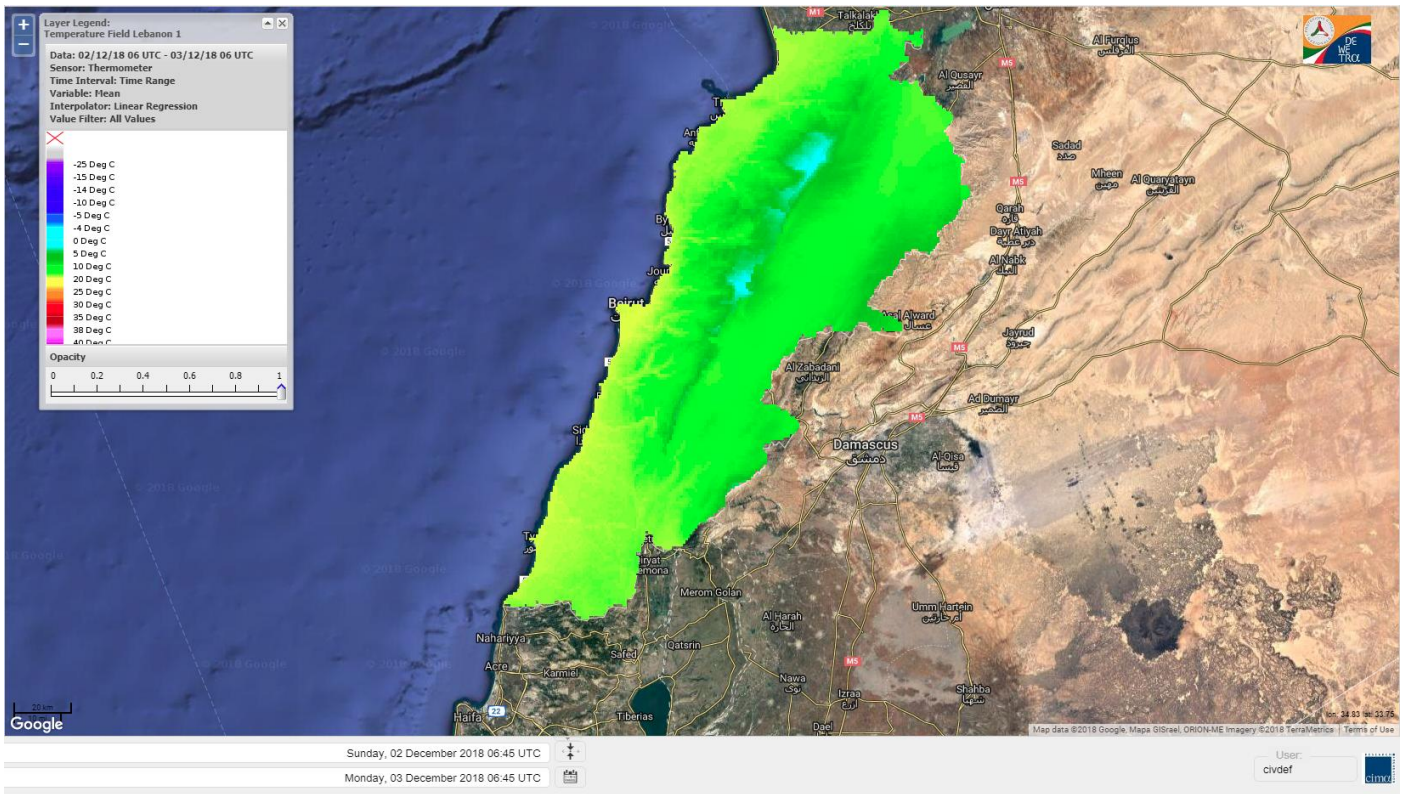

Lebanon temperature for Lebanon 3 DEC 2018