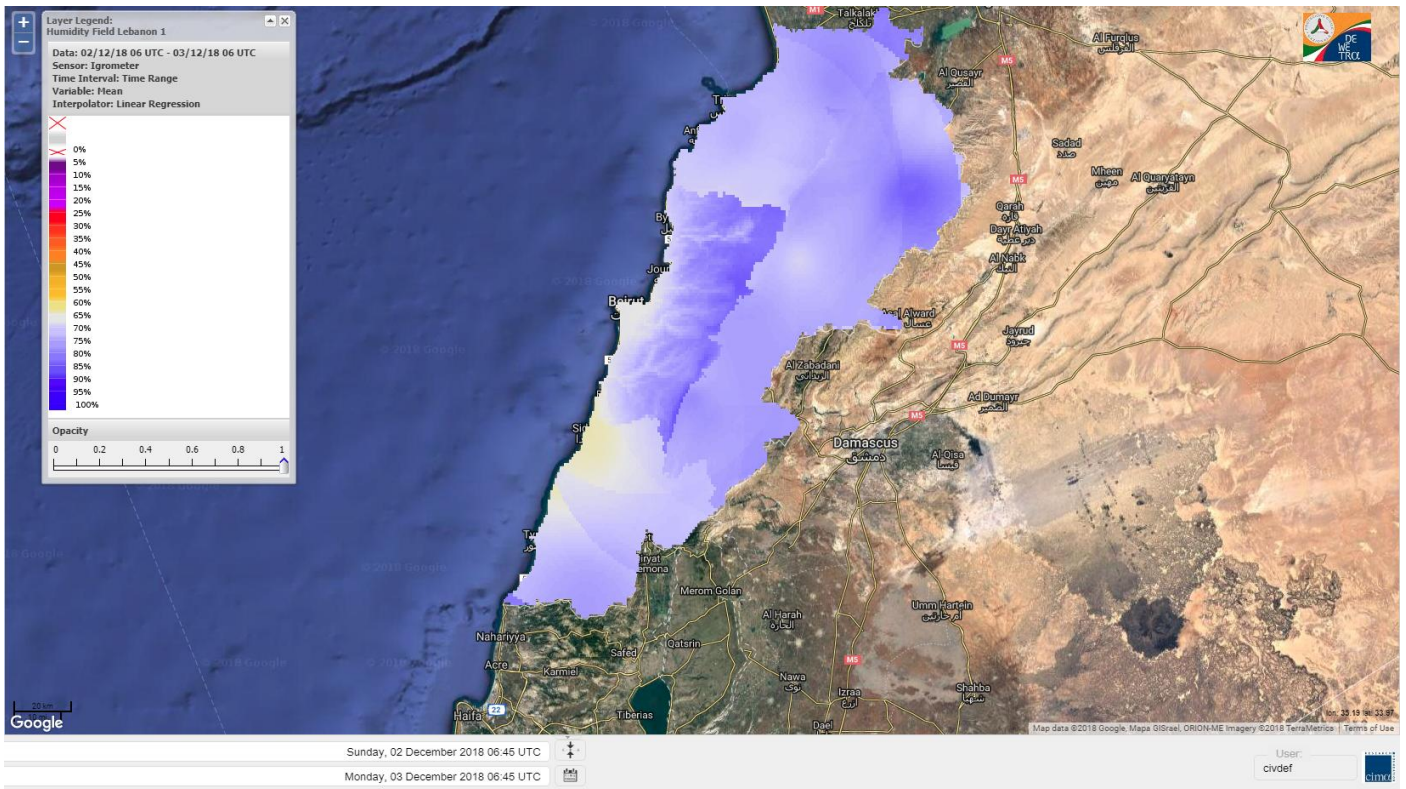

Lebanon humidity for Lebanon 3 DEC 2018