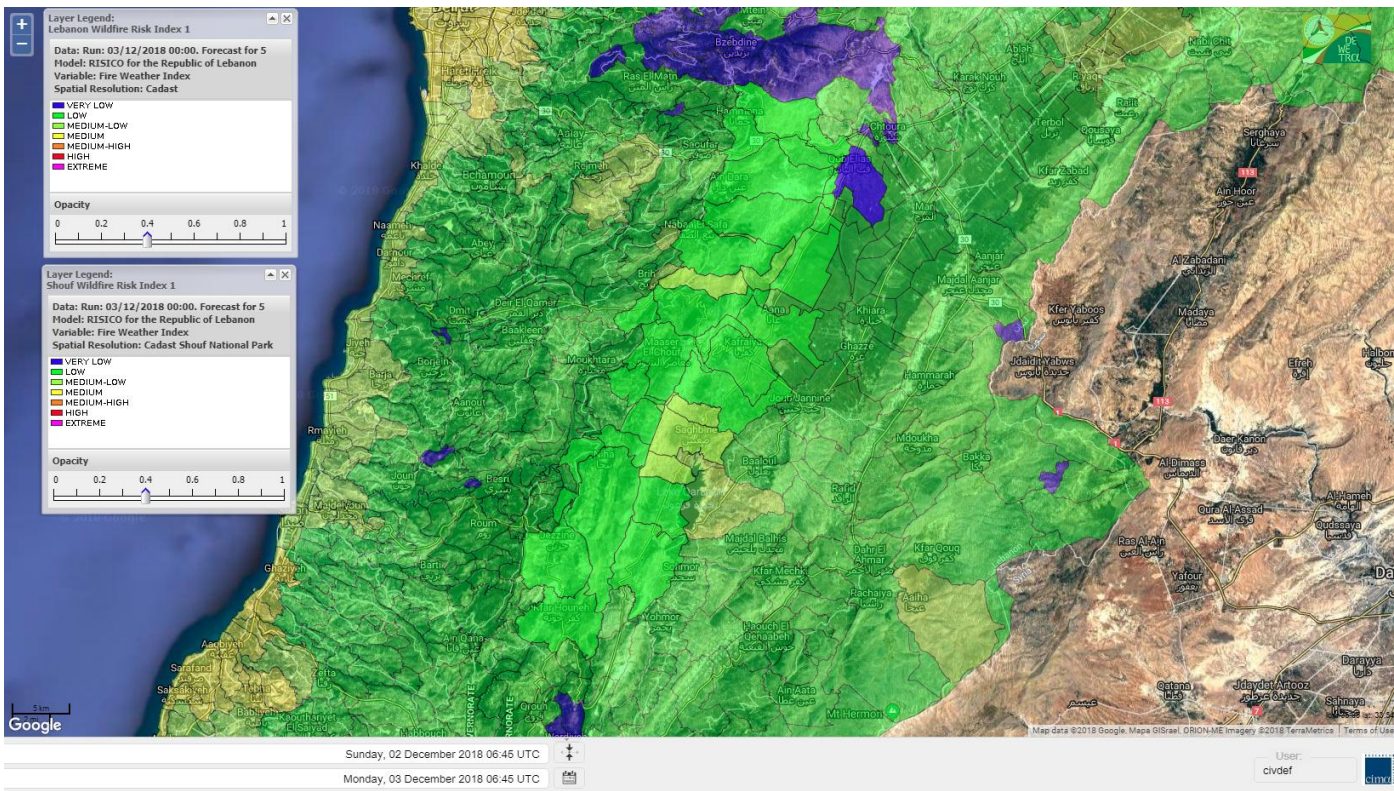

Shouf Biosphere Reserve Forecast for 5 DEC 2018