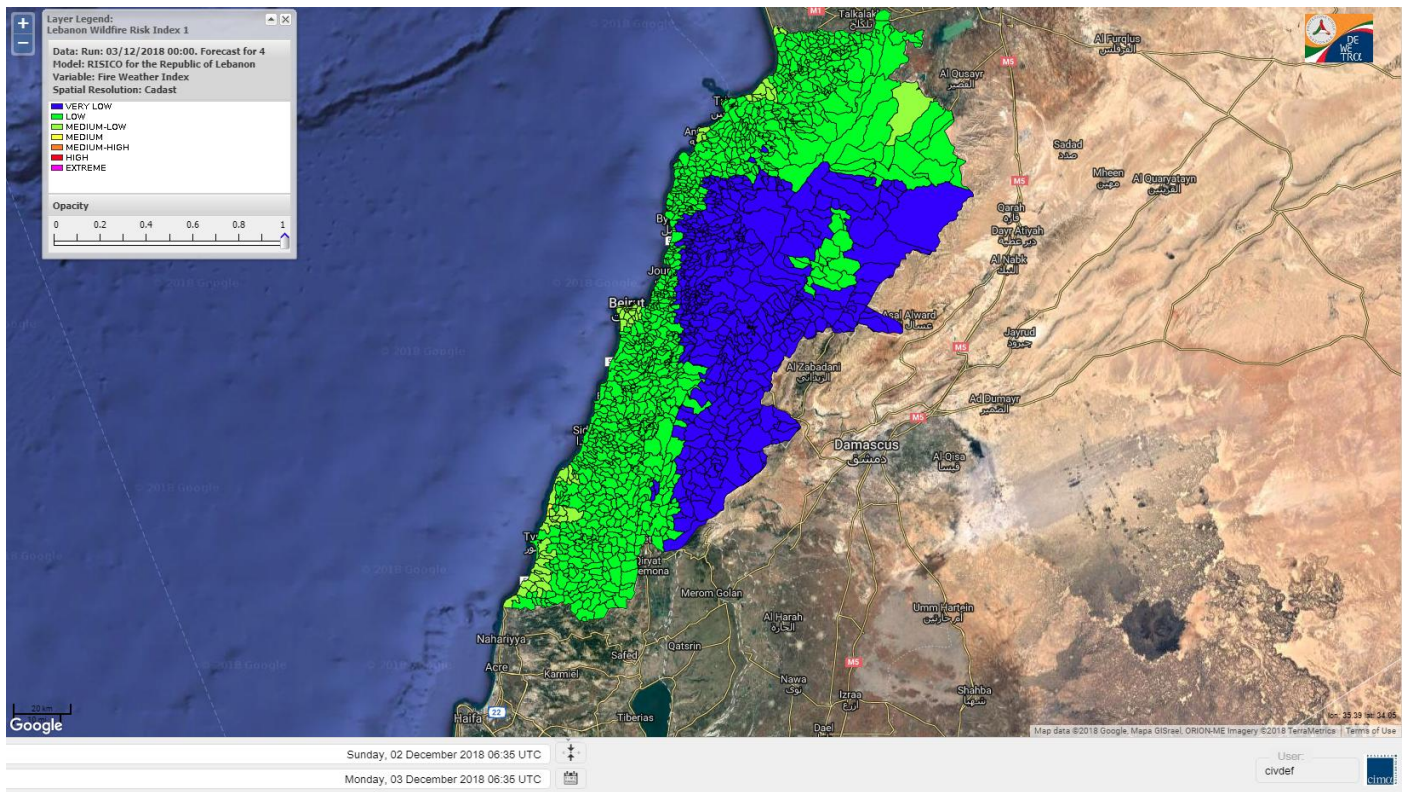

Lebanon for 4 DEC 2018