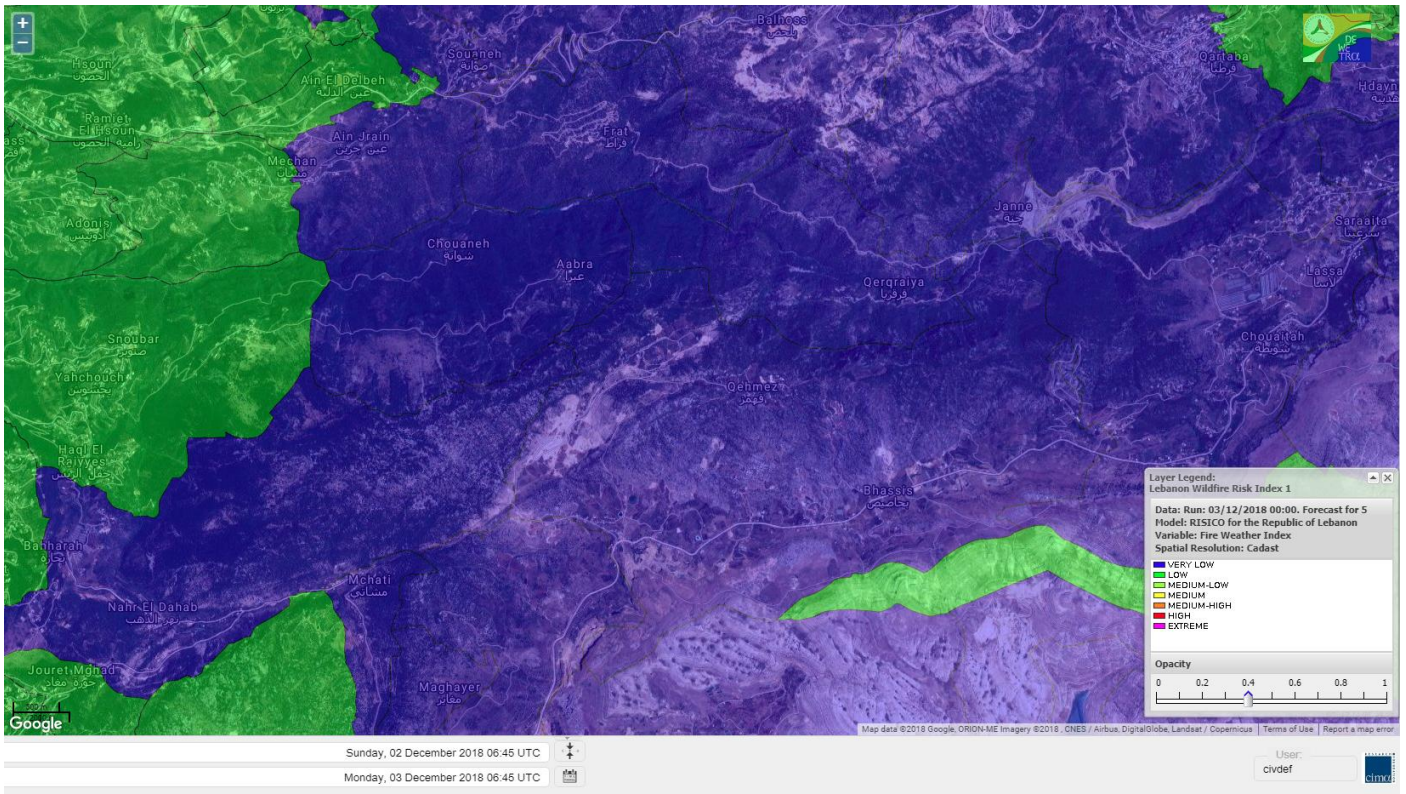

Jabal Moussa Reserve Forecast for 5 DEC 2018