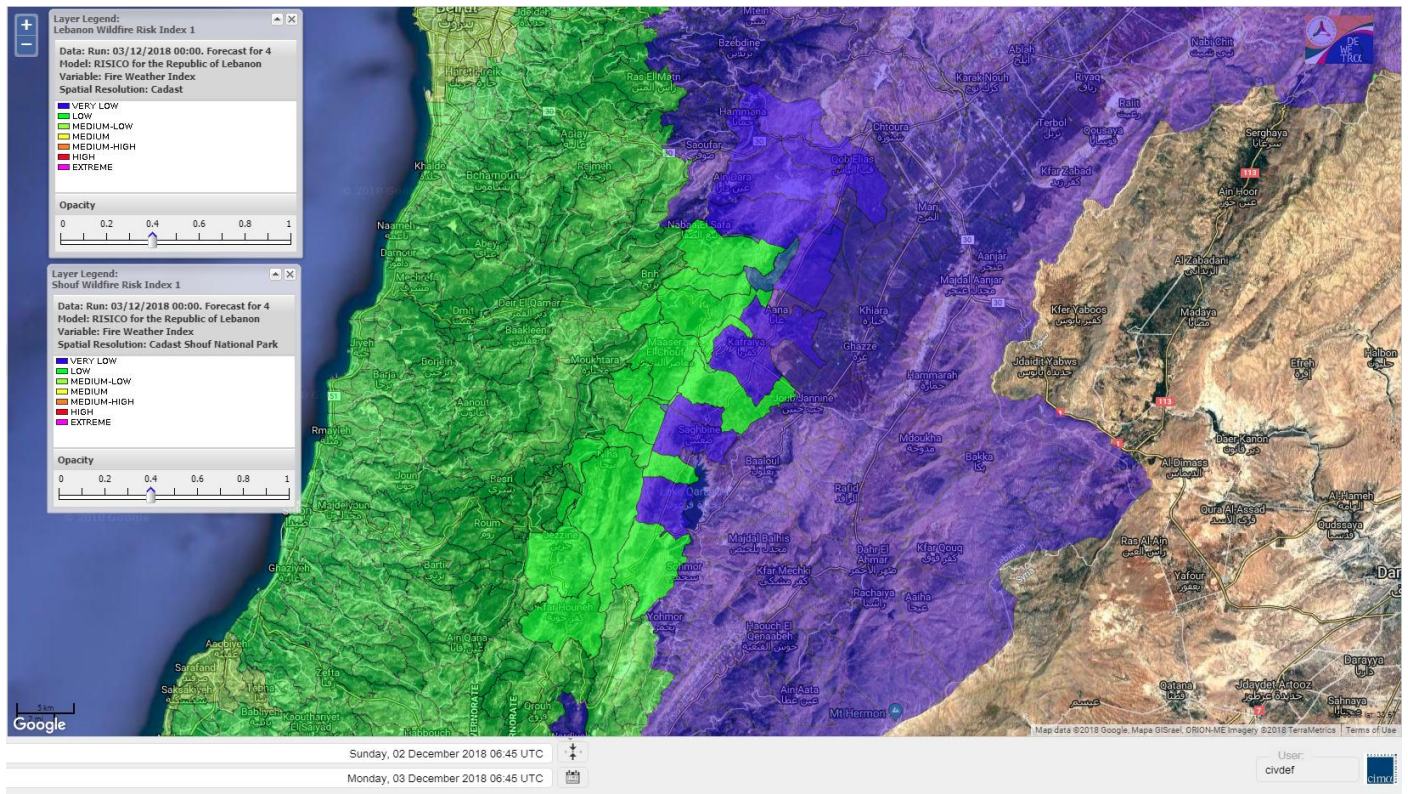

Shouf Biosphere Reserve Forecast for 3 DEC 2018