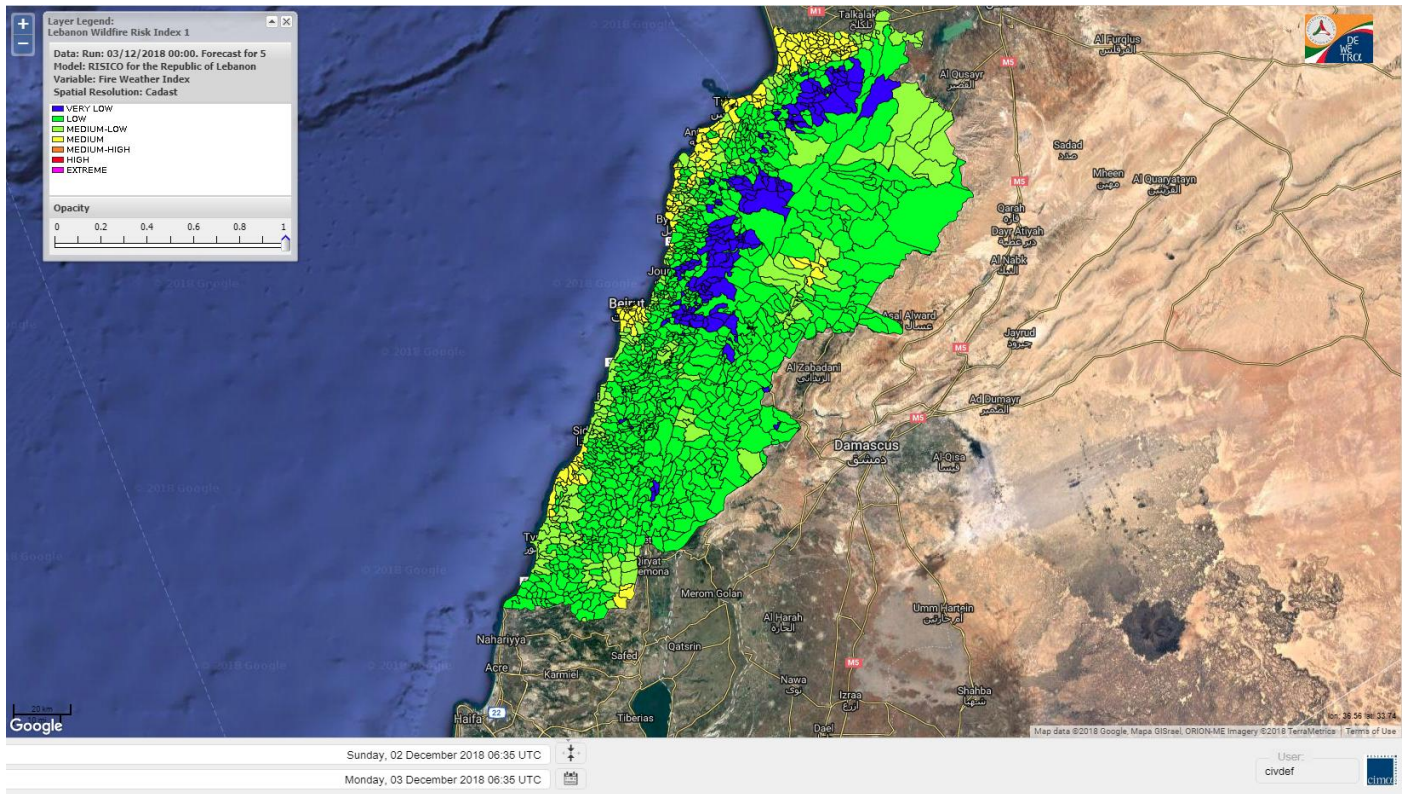

Lebanon for 5 DEC 2018