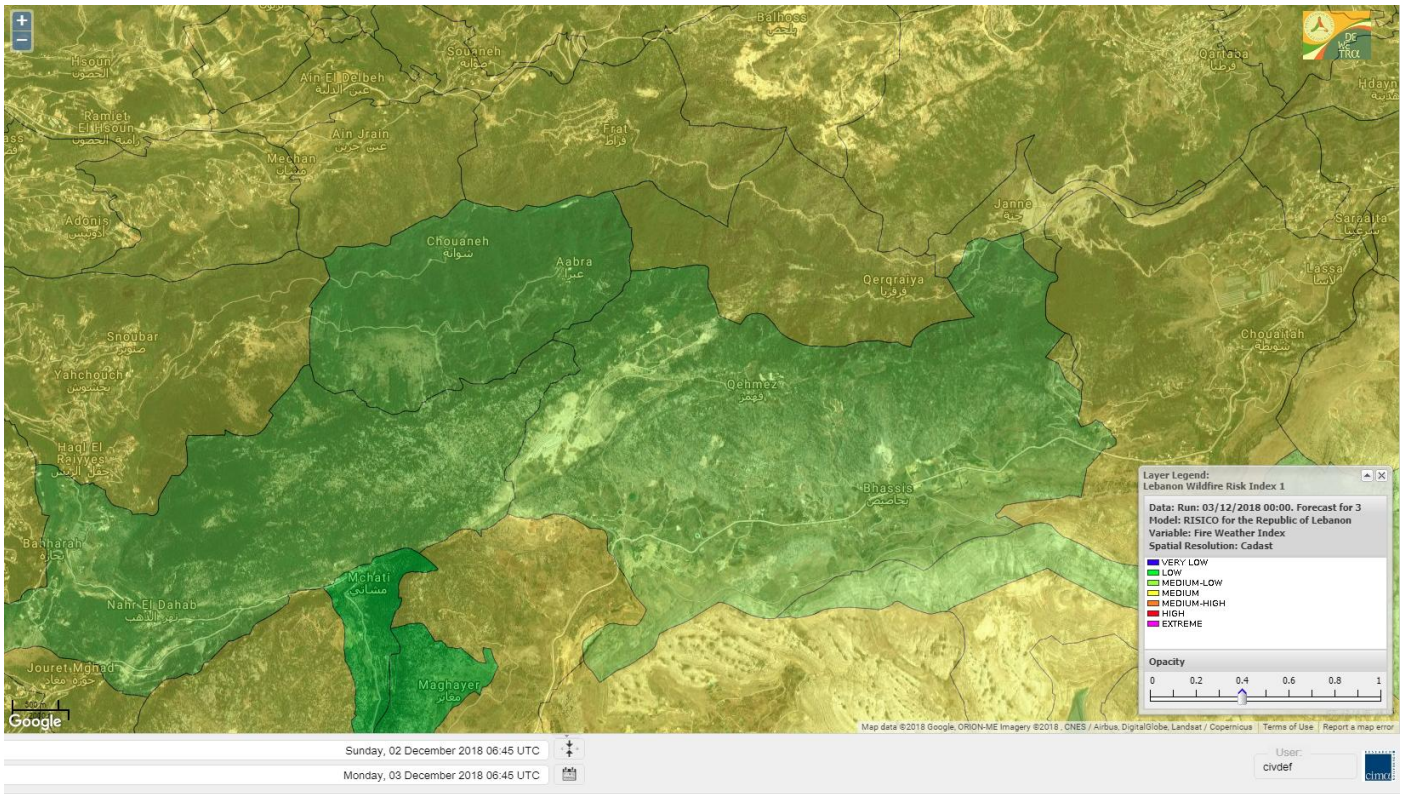

Shouf Biosphere Reserve Forecast for 3 DEC 2018

Shouf Biosphere Reserve Forecast for 4 DEC 2018

Shouf Biosphere Reserve Forecast for 5 DEC 2018

Jabal Moussa Reserve Forecast for 3 DEC 2018

Jabal Moussa Reserve Forecast for 4 DEC 2018