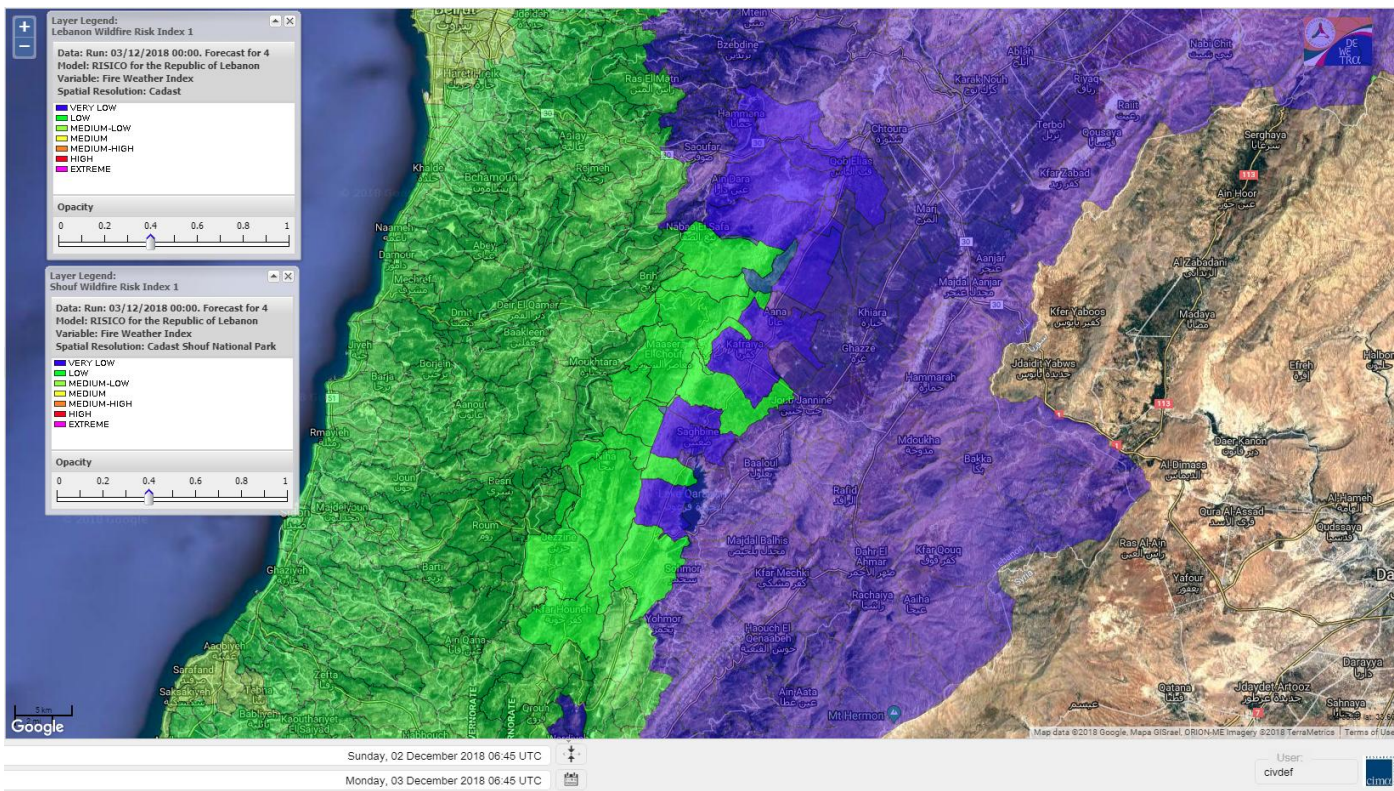

Shouf Biosphere Reserve Forecast for 4 DEC 2018