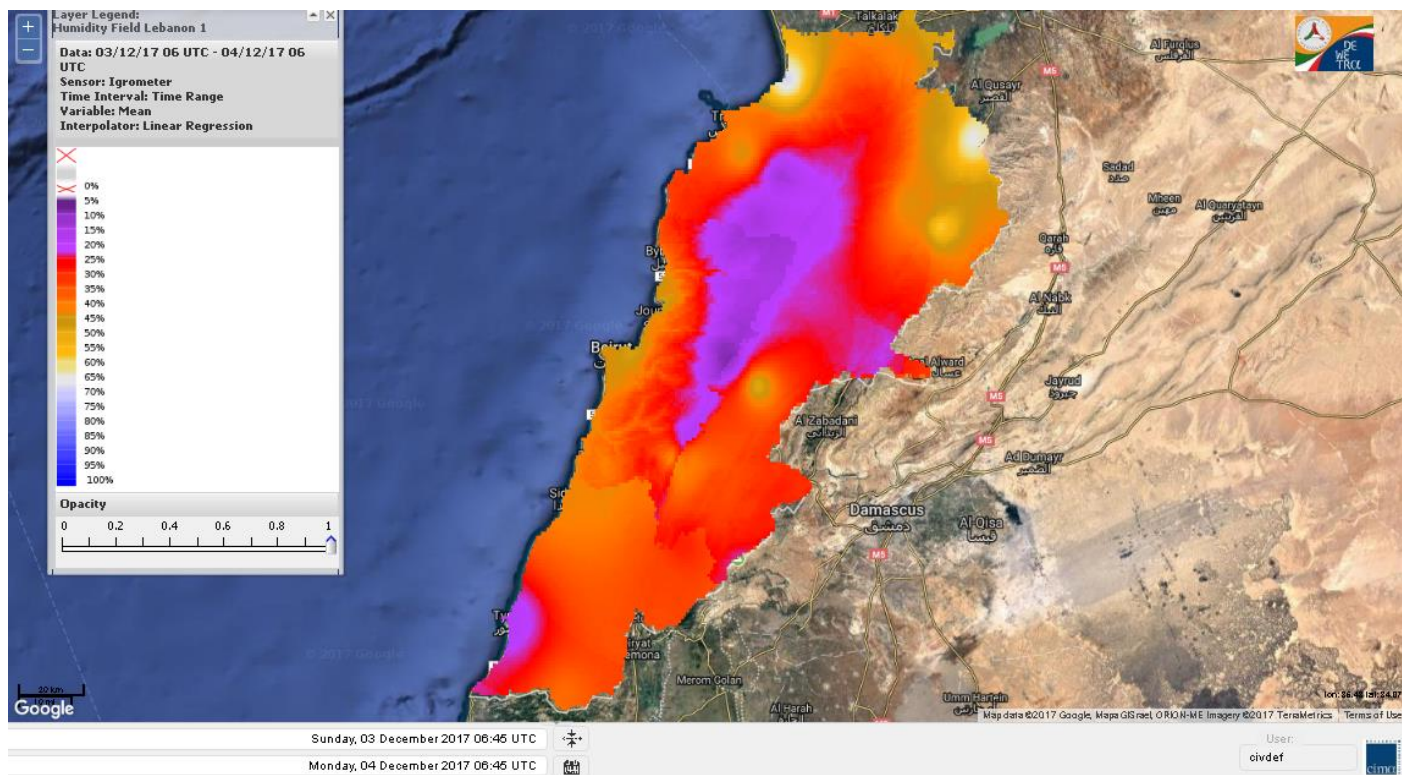

Beirut, 4 December 2017

FIRE RISK INDEX

Lebanon temperature for Lebanon for 4 Dec 2017

Lebanon humidity for Lebanon for 4 Dec 2017

Lebanon for 4 Dec 2017

Lebanon for 5 Dec 2017

Lebanon for 6 Dec 2017

Shouf Biosphere Reserve Forecast for 4 Dec 2017