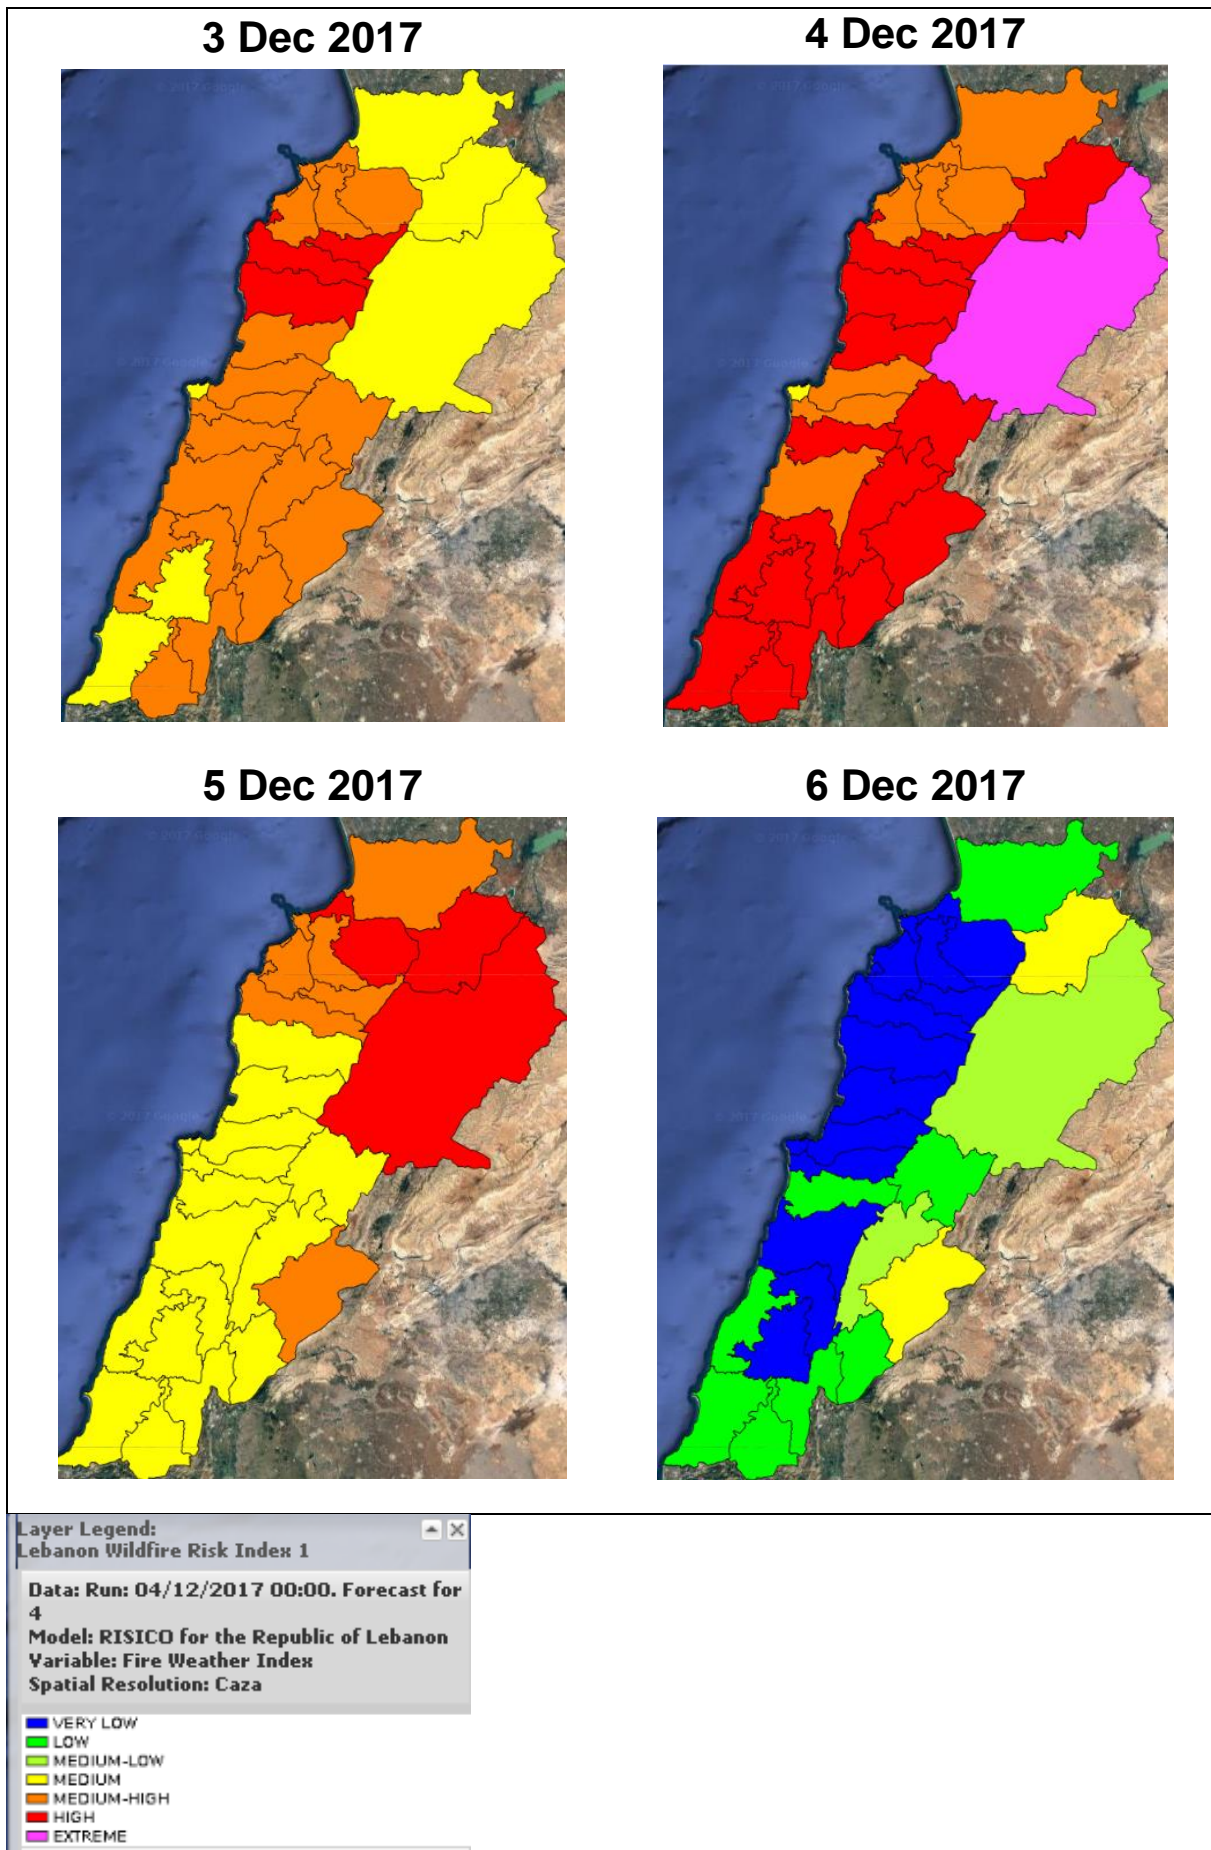

FIRE RISK INDEX