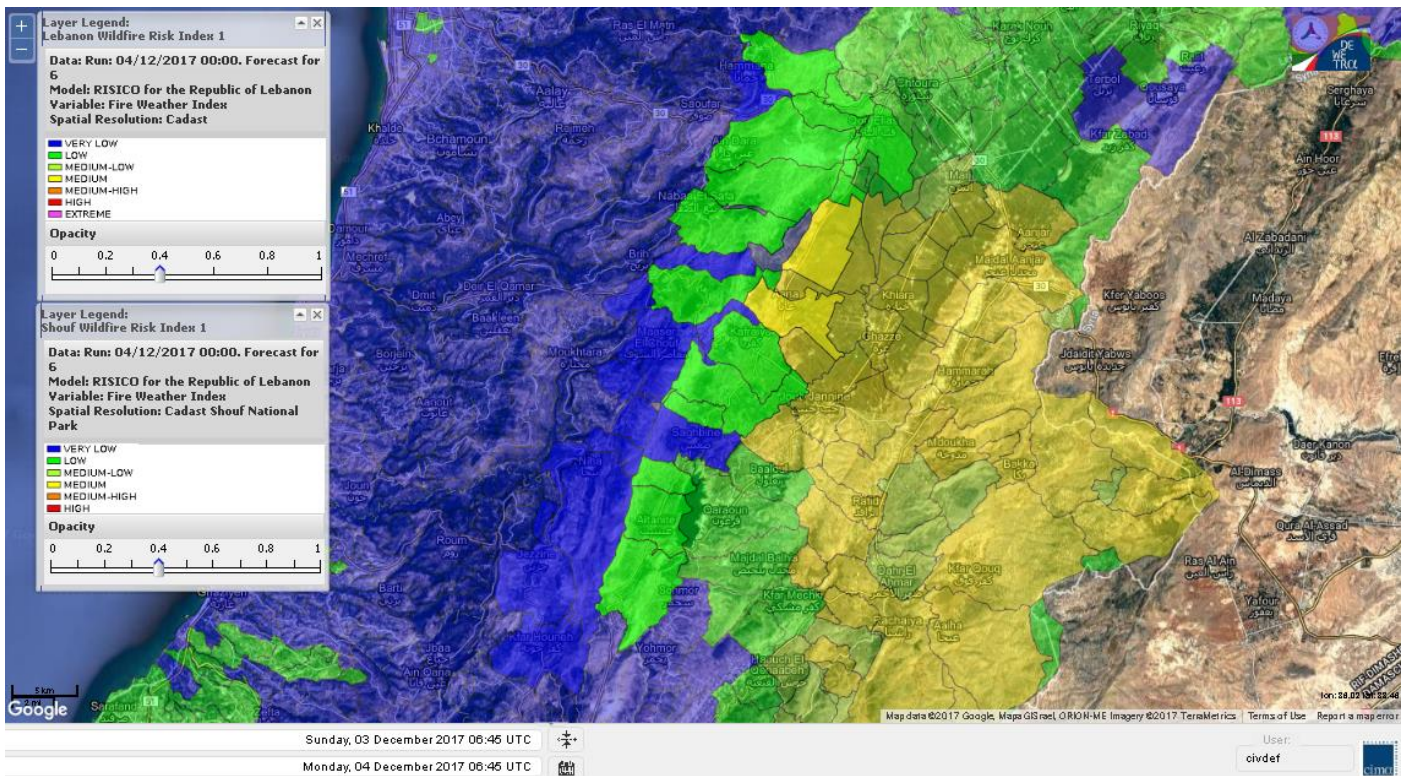

Shouf Biosphere Reserve Forecast for 6 Dec 2017