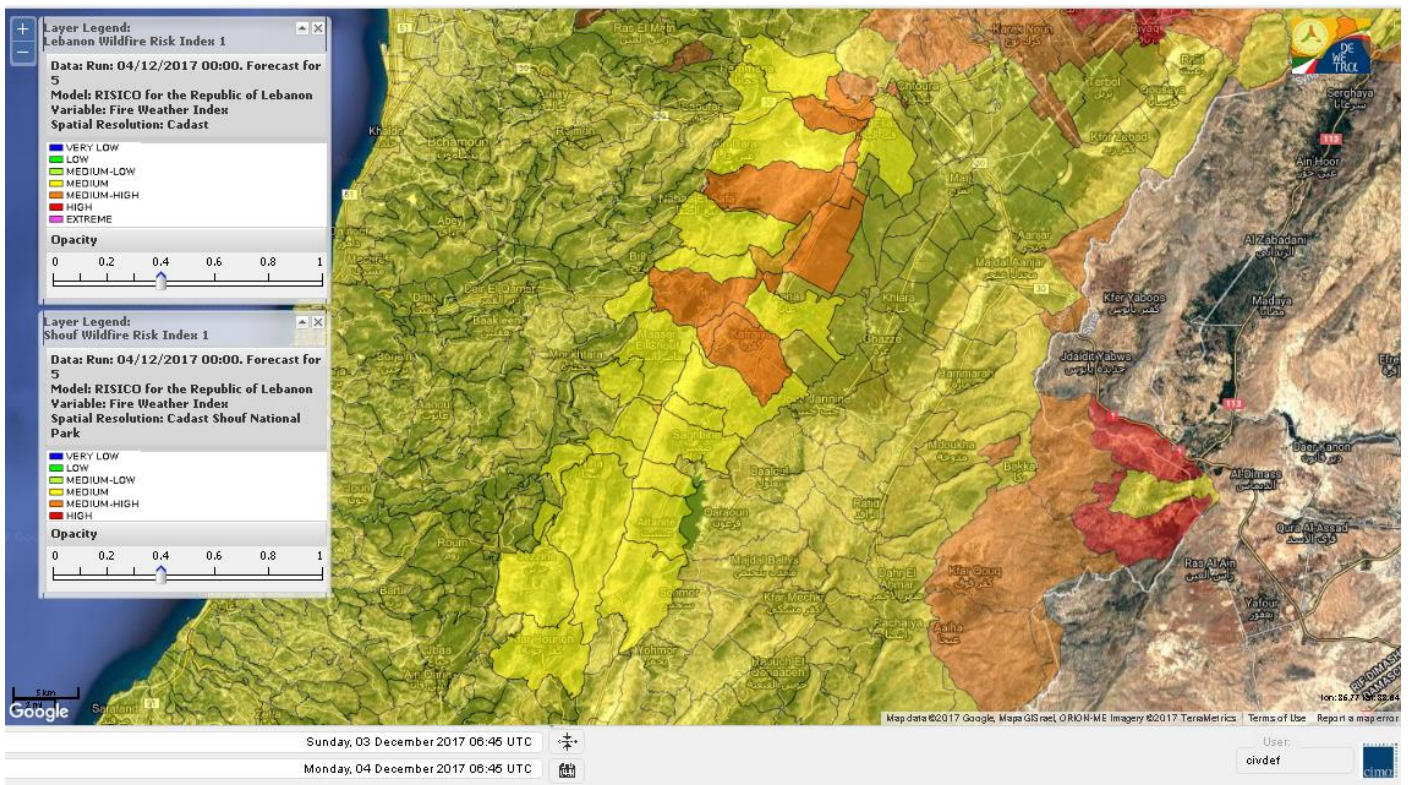

Shouf Biosphere Reserve Forecast for 5 Dec 2017