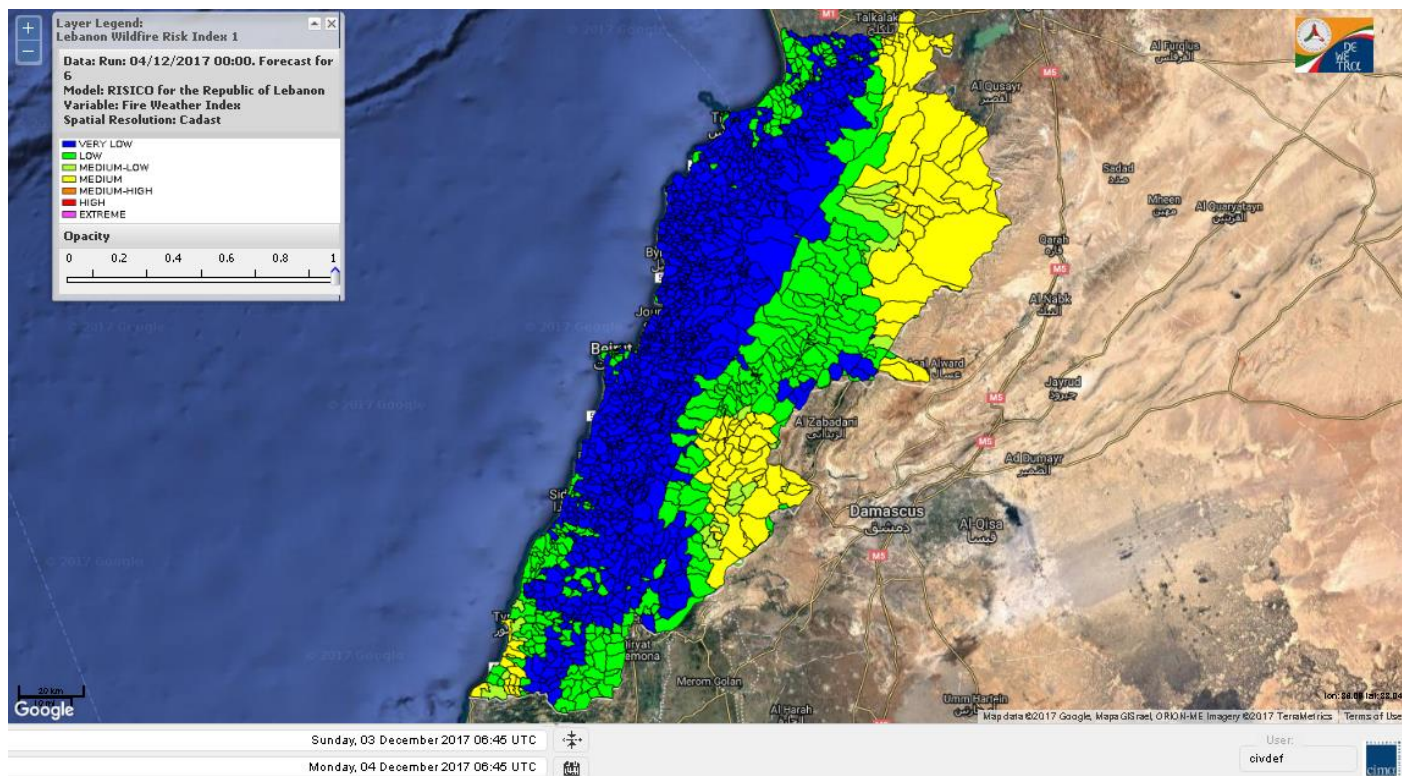

Beirut, 4 December 2017

FIRE RISK INDEX

Lebanon temperature for Lebanon for 4 Dec 2017

Lebanon humidity for Lebanon for 4 Dec 2017

Lebanon for 4 Dec 2017

Lebanon for 5 Dec 2017

Lebanon for 6 Dec 2017

Shouf Biosphere Reserve Forecast for 4 Dec 2017