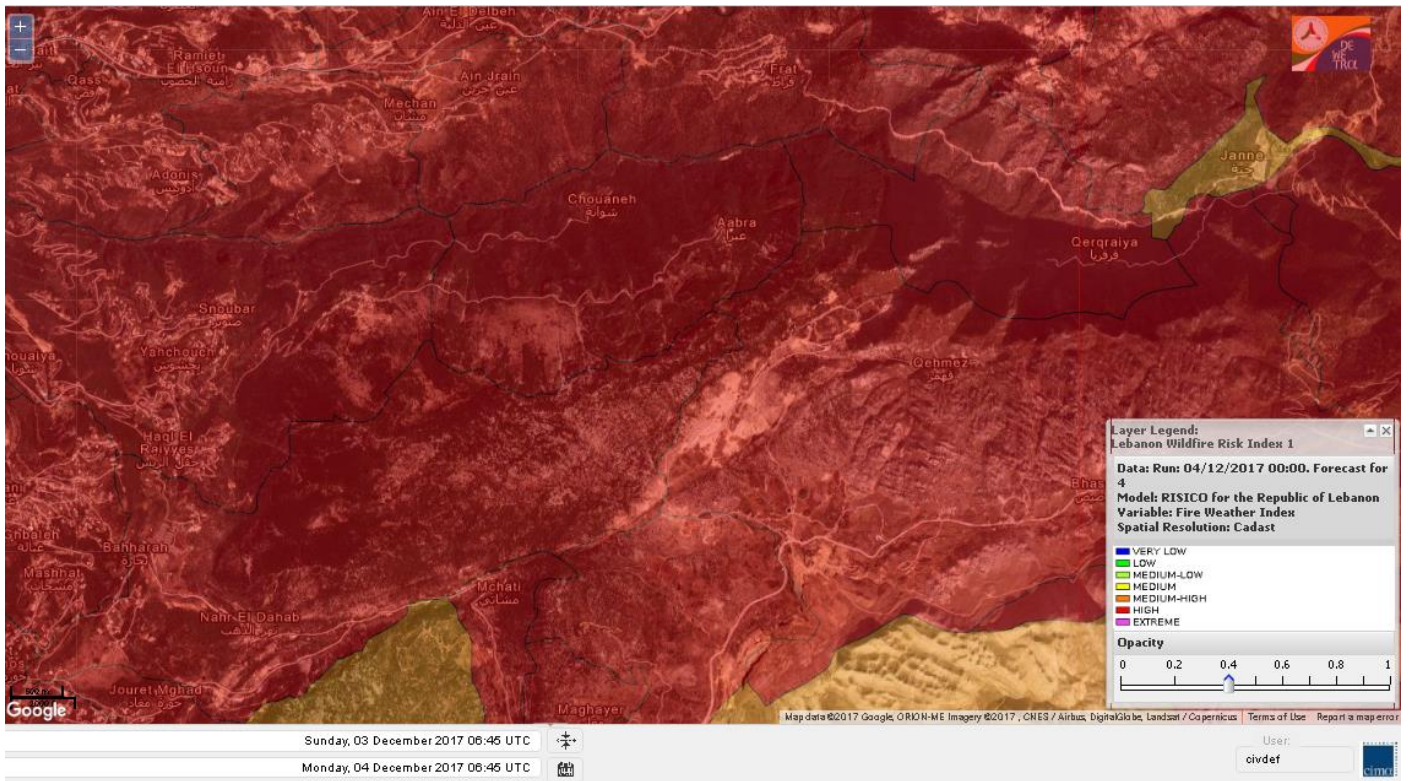

Jabal Moussa Reserve Forecast for 4 Dec 2017