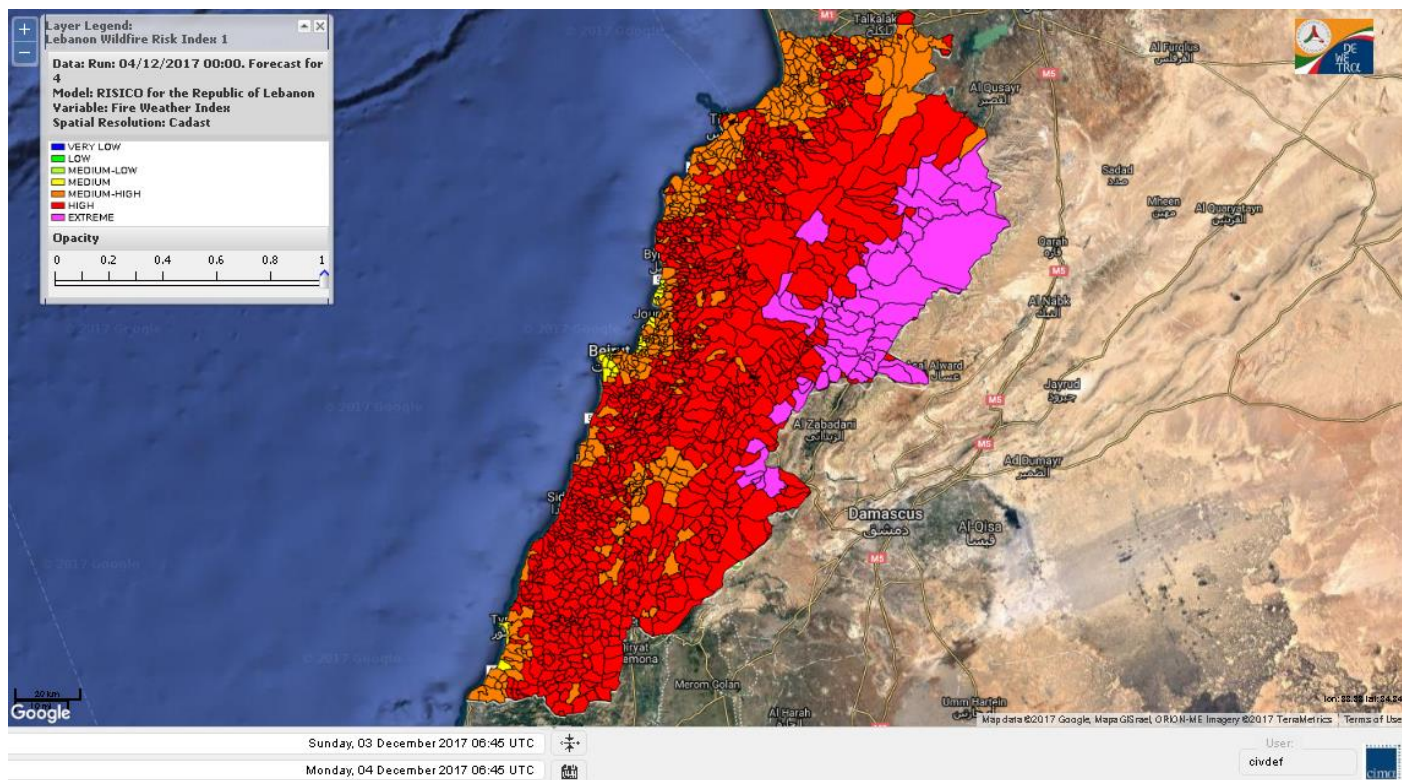

Beirut, 4 December 2017

FIRE RISK INDEX

Lebanon temperature for Lebanon for 4 Dec 2017

Lebanon humidity for Lebanon for 4 Dec 2017

Lebanon for 4 Dec 2017

Lebanon for 5 Dec 2017

Lebanon for 6 Dec 2017

Shouf Biosphere Reserve Forecast for 4 Dec 2017