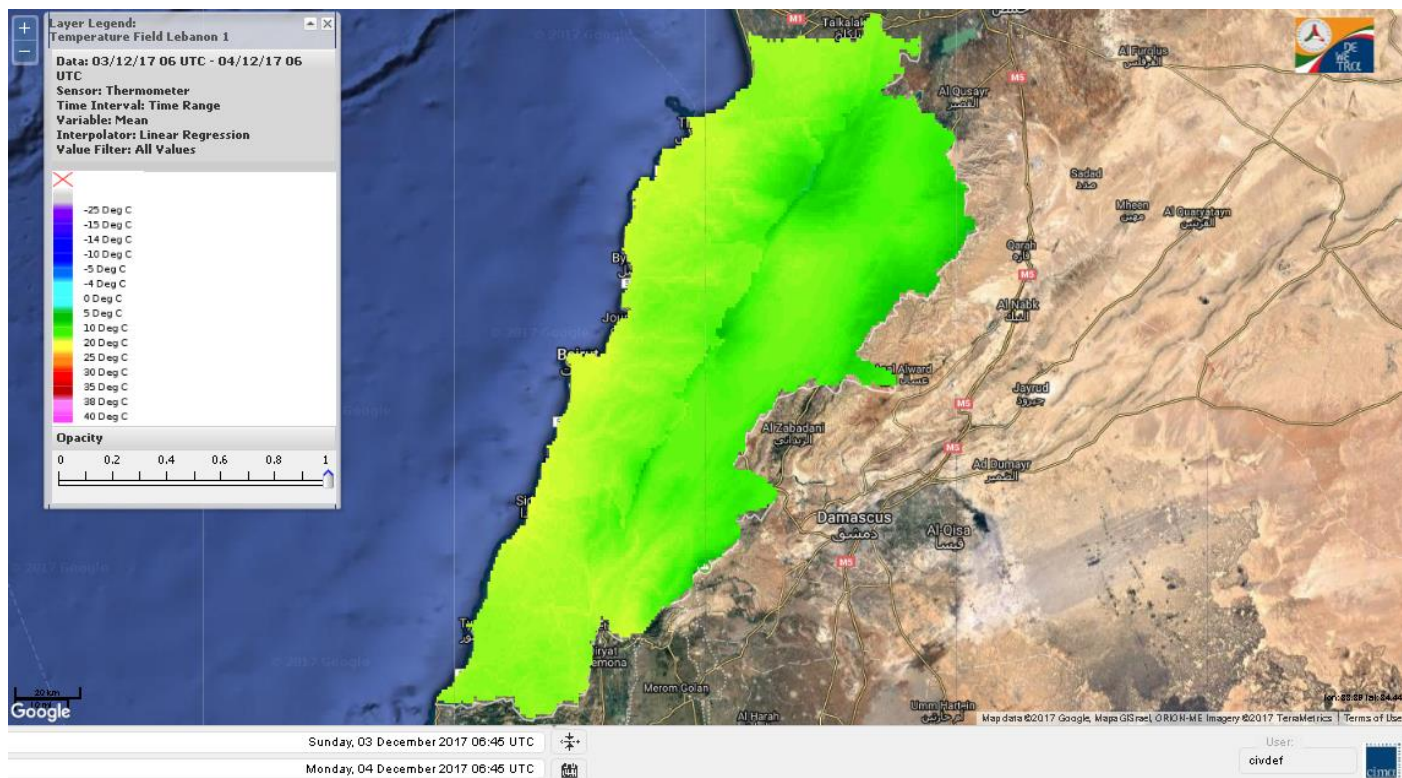

Lebanon temperature for Lebanon for 4 Dec 2017