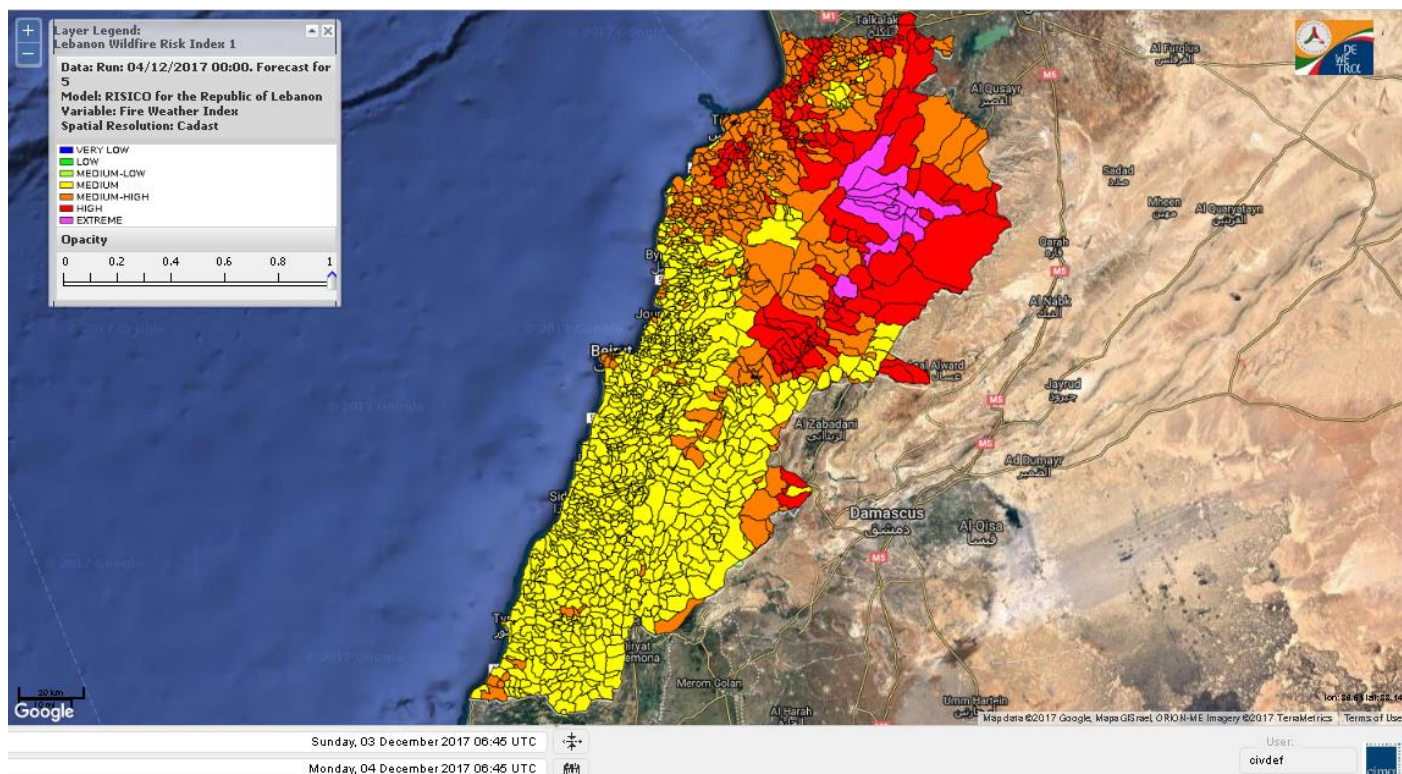

Beirut, 4 December 2017

FIRE RISK INDEX

Lebanon temperature for Lebanon for 4 Dec 2017

Lebanon humidity for Lebanon for 4 Dec 2017

Lebanon for 4 Dec 2017

Lebanon for 5 Dec 2017

Lebanon for 6 Dec 2017

Shouf Biosphere Reserve Forecast for 4 Dec 2017