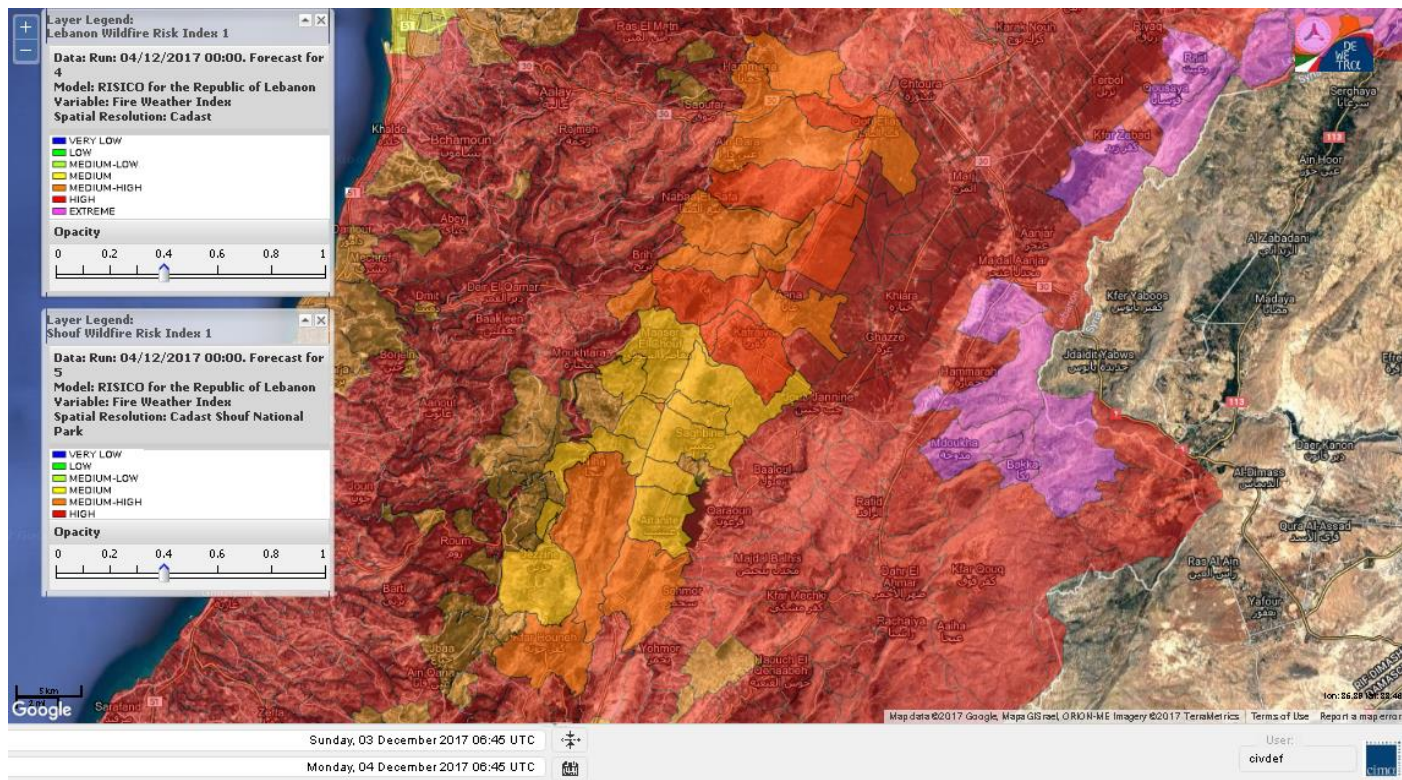

Shouf Biosphere Reserve Forecast for 4 Dec 2017