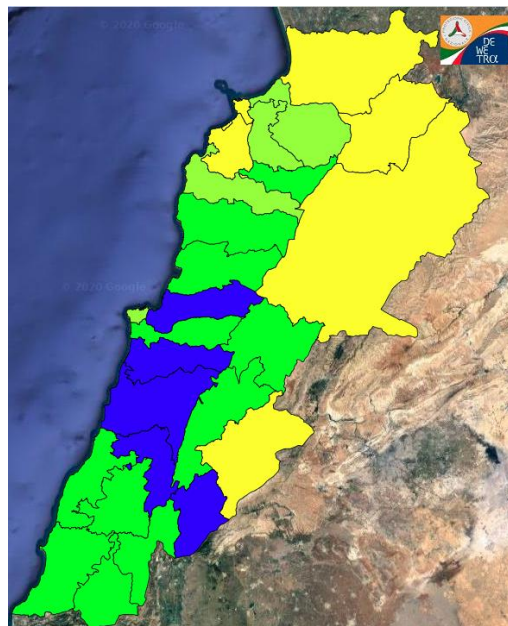

Beirut, 4 May 2020

FIRE RISK INDEX

3 May 2020

4 May 2020

5 May 2020

6 May 2020

Layer Legend:
Lebanon Wildfire Risk Index 1

Data: Run: 04/05/2020 00:00. Forecast for 4
Model: RISICO for the Republic of Lebanon
Variable: Fire Weather Index
Spatial Resolution: Caza