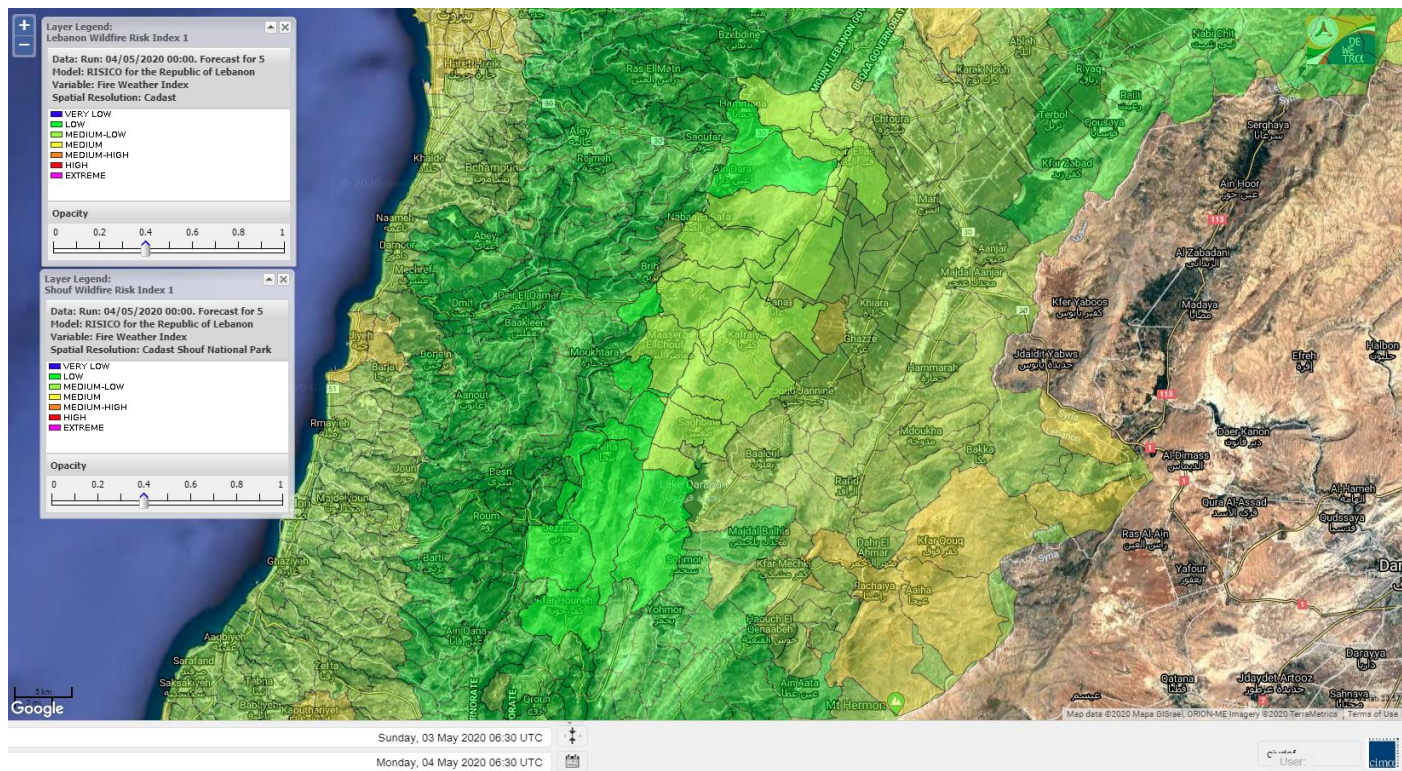

- VERY LOW
- LOW
- MEDIUM-LOW
- MEDIUM
- MEDIUM-HIGH
- HIGH
- EXTREME

Lebanon for 4 April 2020

Lebanon for 5 May 2020

Lebanon for 6 May 2020

Shouf Biosphere Reserve Forecast for 4 April 2020

Shouf Biosphere Reserve Forecast for 5 May 2020