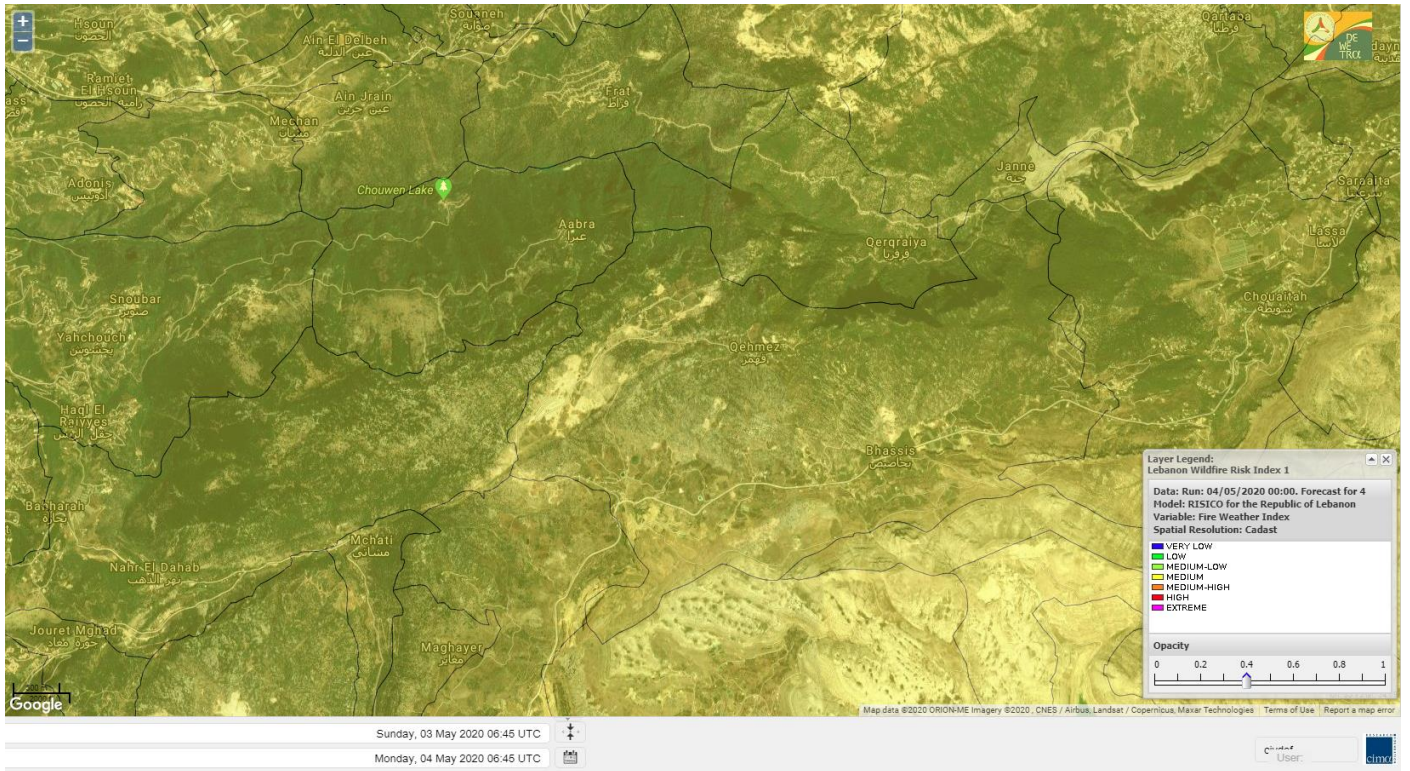

Jabal Moussa Reserve Forecast for 4 April 2020