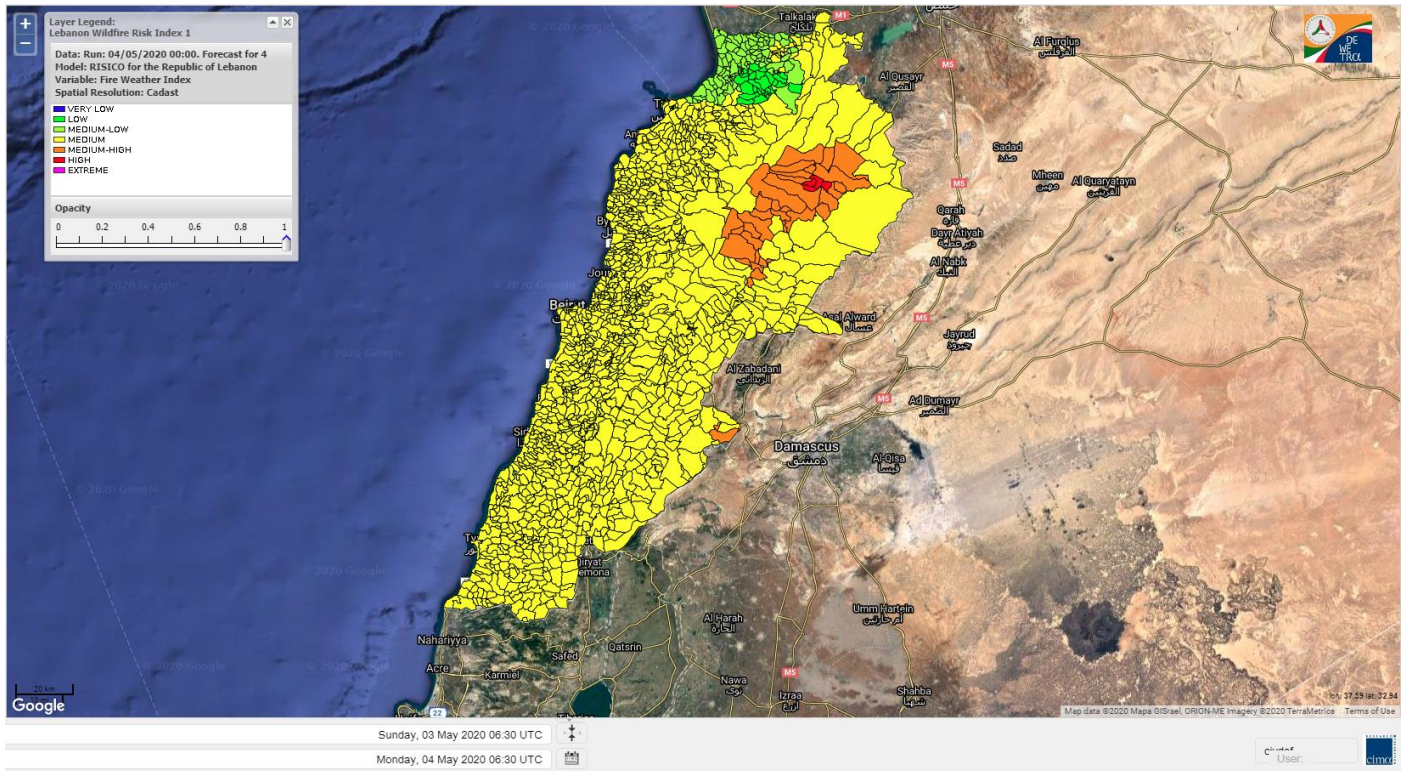

Lebanon for 4 April 2020