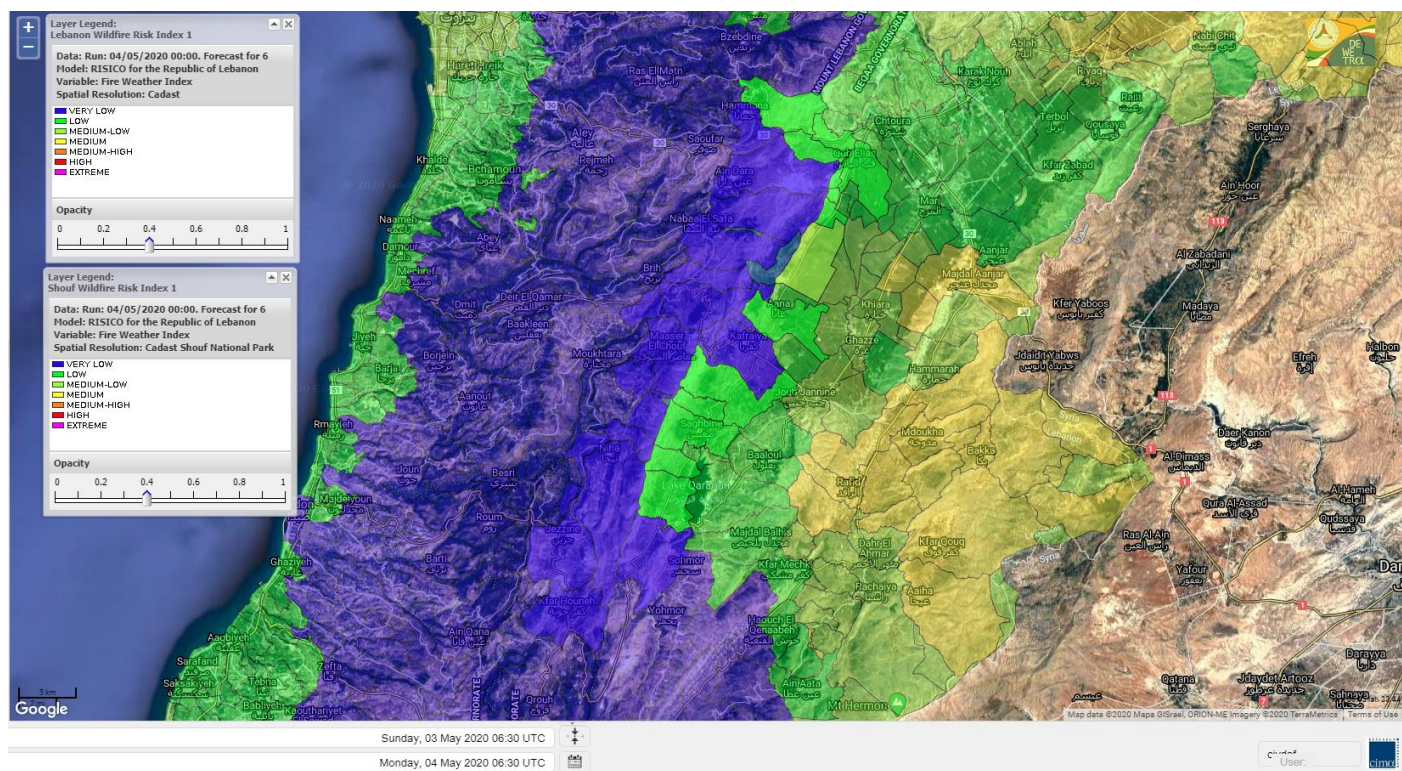

Shouf Biosphere Reserve Forecast for 6 May 2020