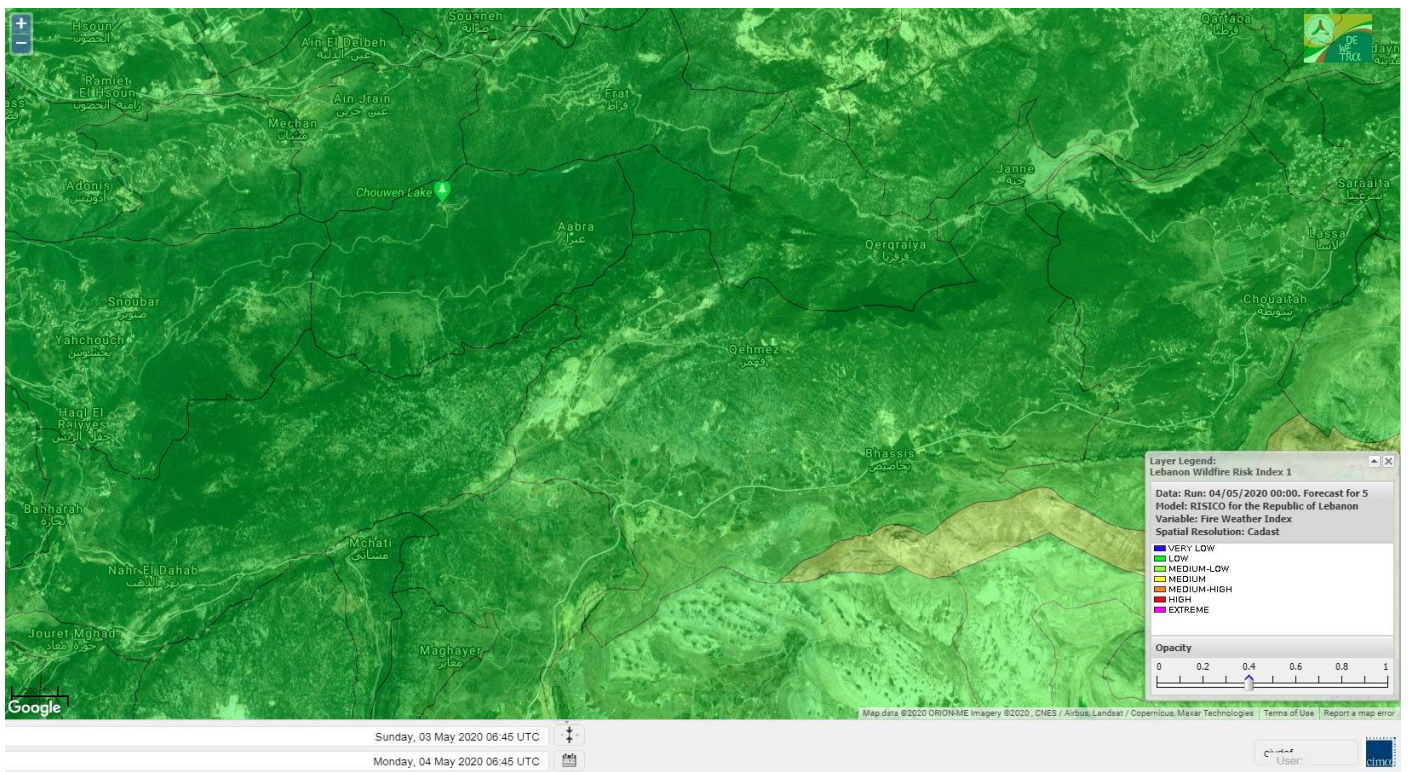

Jabal Moussa Reserve Forecast for 5 May 2020