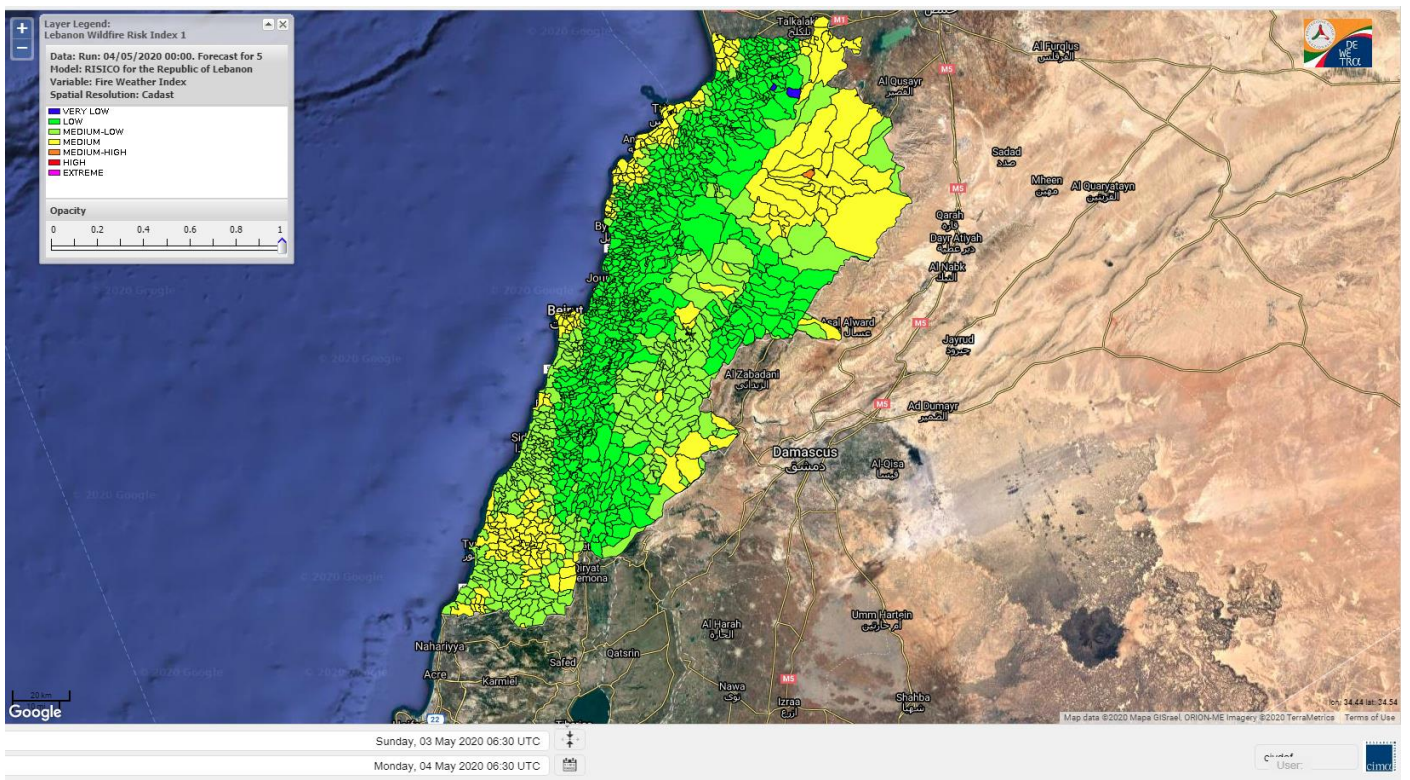

Lebanon for 5 May 2020