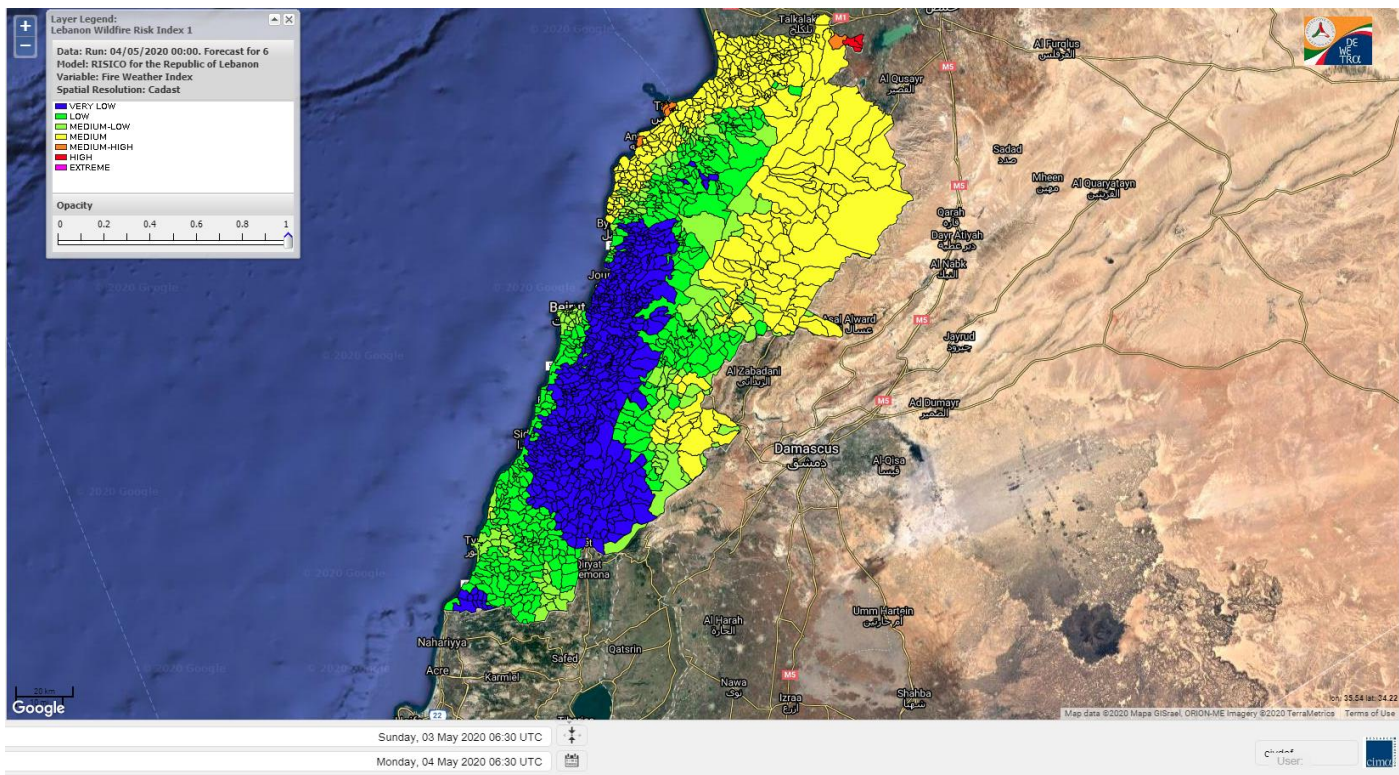

- VERY LOW
- LOW
- MEDIUM-LOW
- MEDIUM
- MEDIUM-HIGH
- HIGH
- EXTREME

Lebanon for 4 April 2020

Lebanon for 5 May 2020

Lebanon for 6 May 2020

Shouf Biosphere Reserve Forecast for 4 April 2020

Shouf Biosphere Reserve Forecast for 5 May 2020