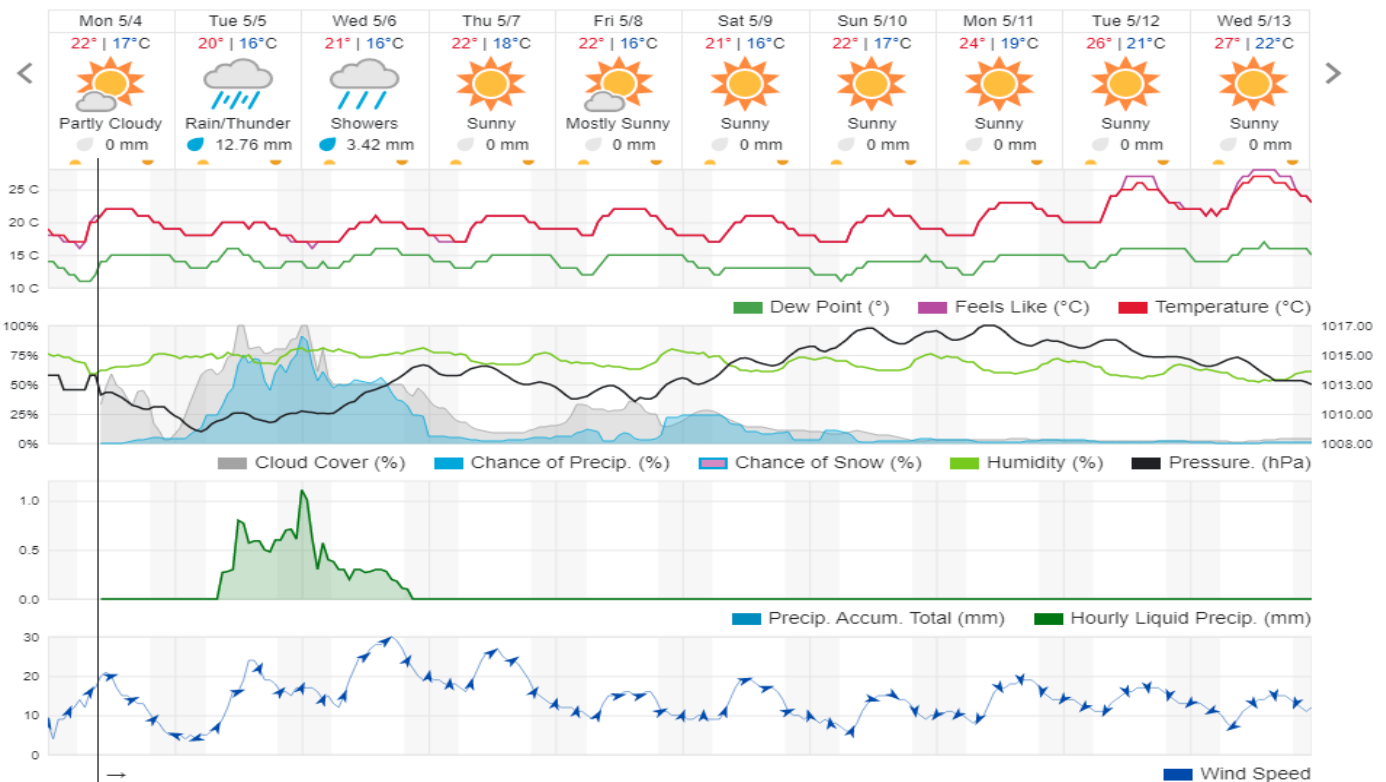

Beirut, Beirut Governorate, Lebanon 10-Day Weather Forecast

21° ACHRAFIEH, RIZK STATION | CHANGE

TODAY HOURLY 10-DAY CALENDAR HISTORY WUNDERMAP

Customize