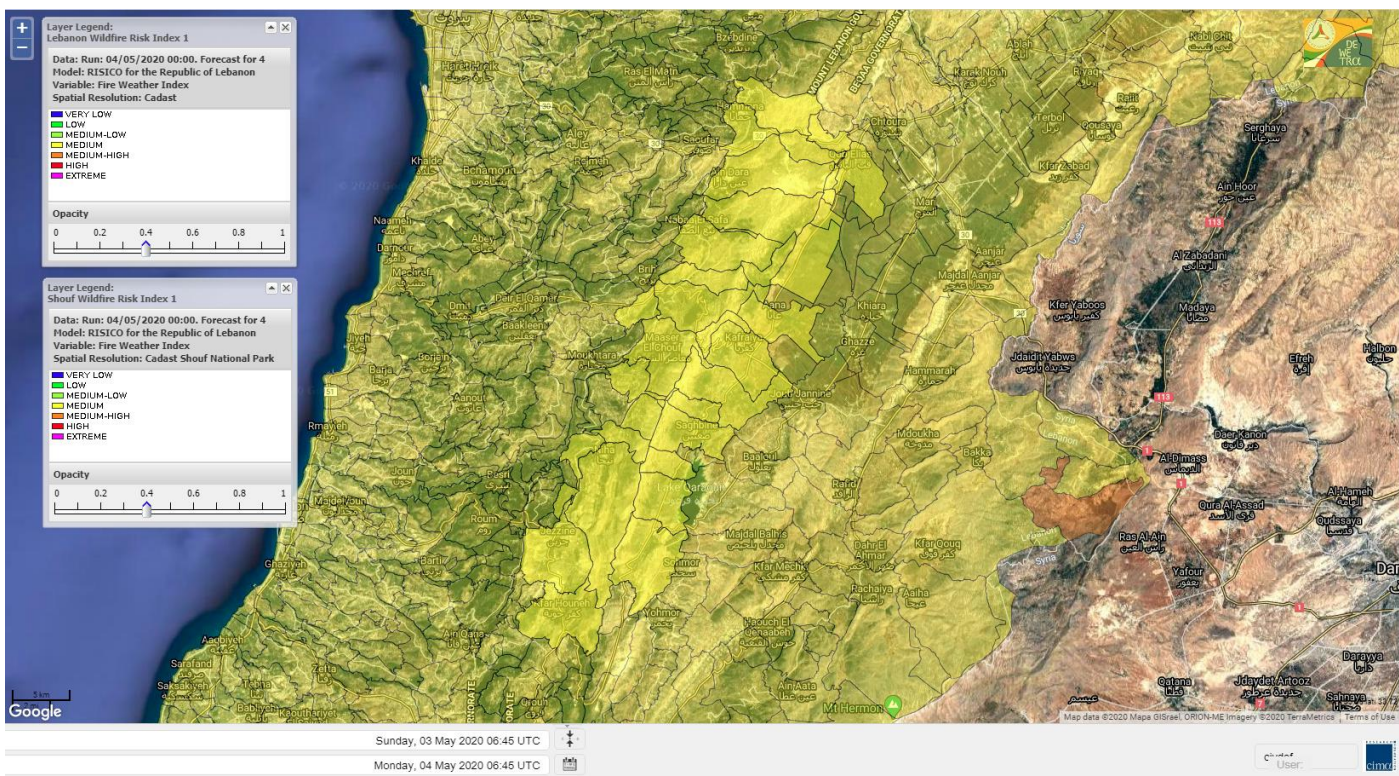

- VERY LOW
- LOW
- MEDIUM-LOW
- MEDIUM
- MEDIUM-HIGH
- HIGH
- EXTREME

Lebanon for 4 April 2020

Lebanon for 5 May 2020

Lebanon for 6 May 2020

Shouf Biosphere Reserve Forecast for 4 April 2020

Shouf Biosphere Reserve Forecast for 5 May 2020