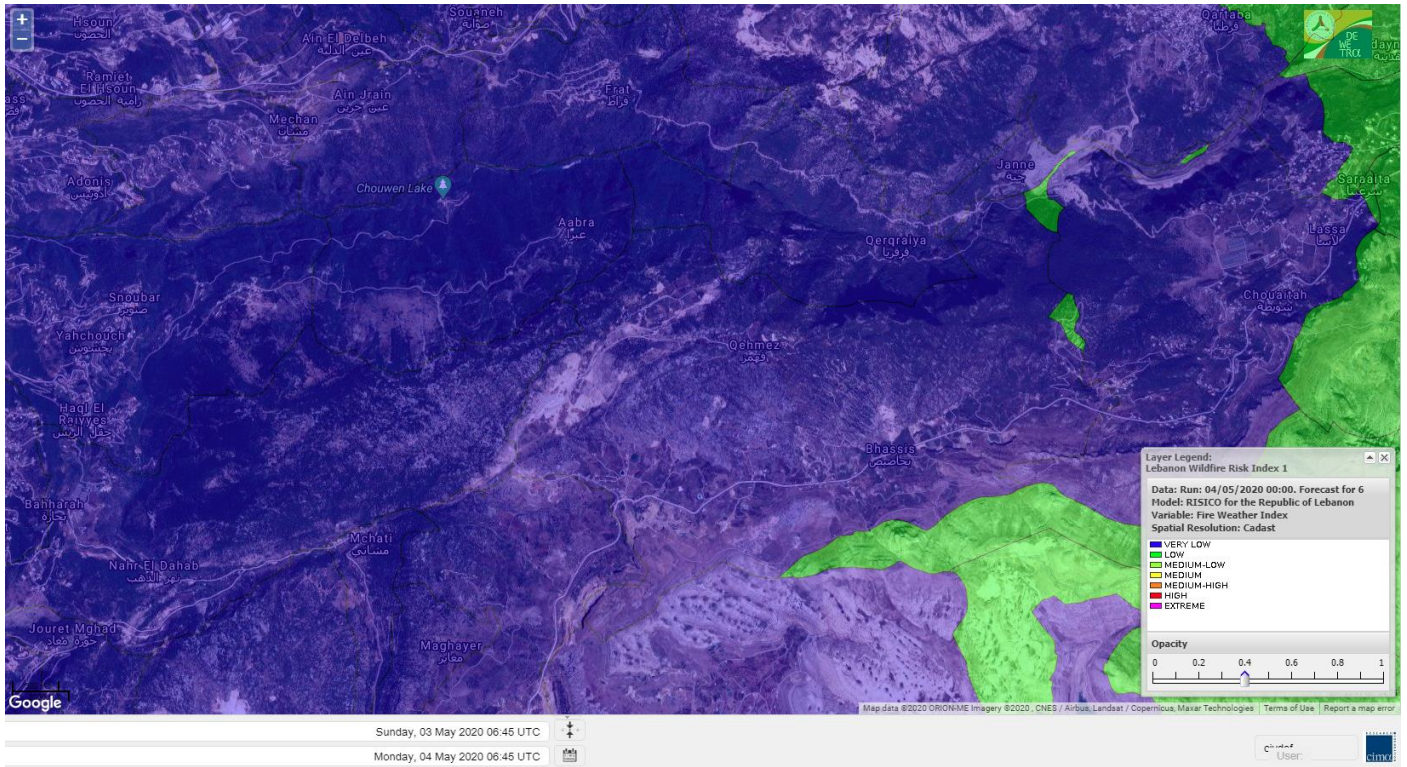

Shouf Biosphere Reserve Forecast for 6 May 2020

Jabal Moussa Reserve Forecast for 4 April 2020

Jabal Moussa Reserve Forecast for 5 May 2020

Jabal Moussa Reserve Forecast for 6 May 2020

Beirut, Beirut Governorate, Lebanon 10-Day Weather Forecast