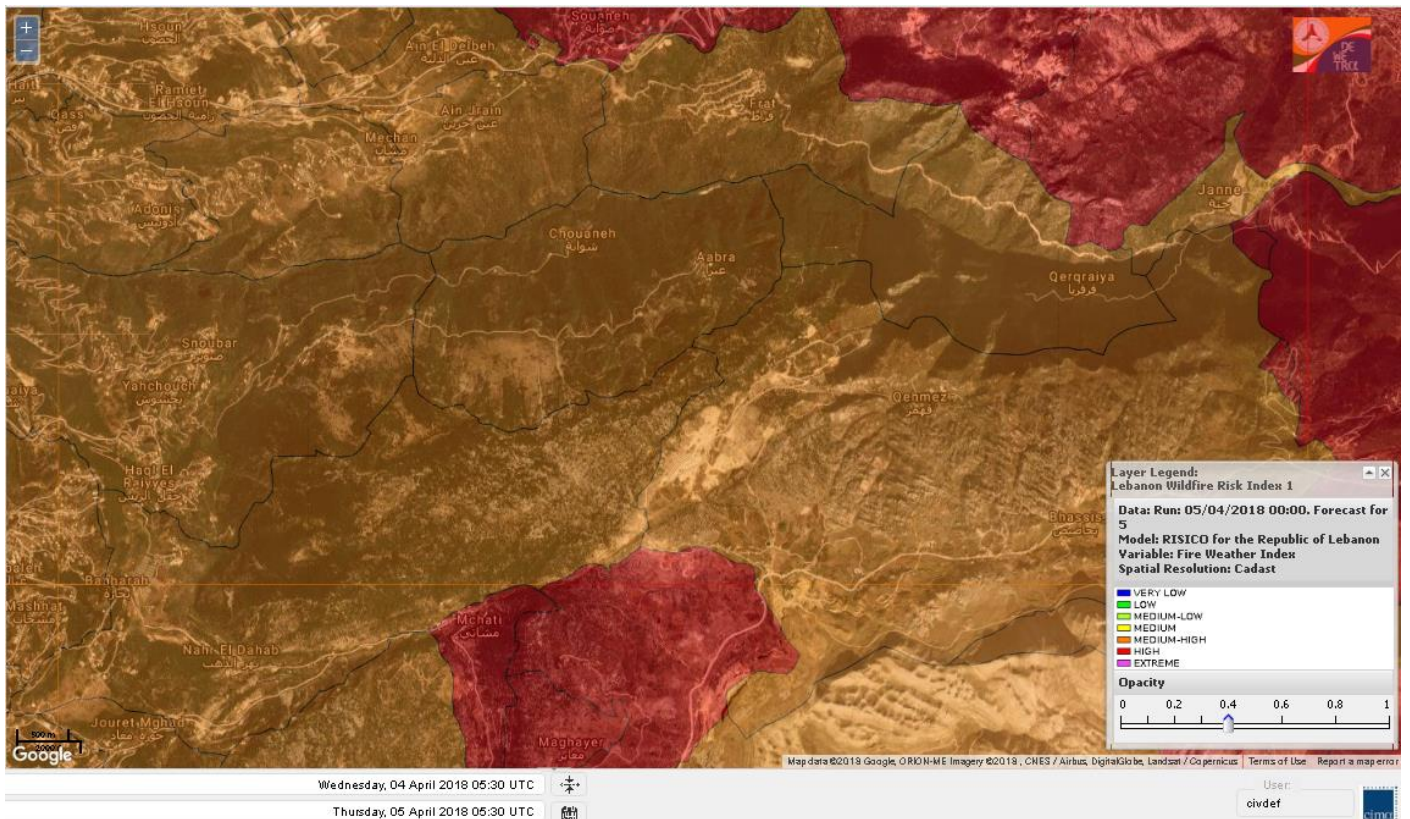

Lebanon for 7 April 2018

Shouf Biosphere Reserve Forecast for 5 April 2018

Shouf Biosphere Reserve Forecast for 6 April 2018

Shouf Biosphere Reserve Forecast for 7 April 2018

Jabal Moussa Reserve Forecast for 5 April 2018