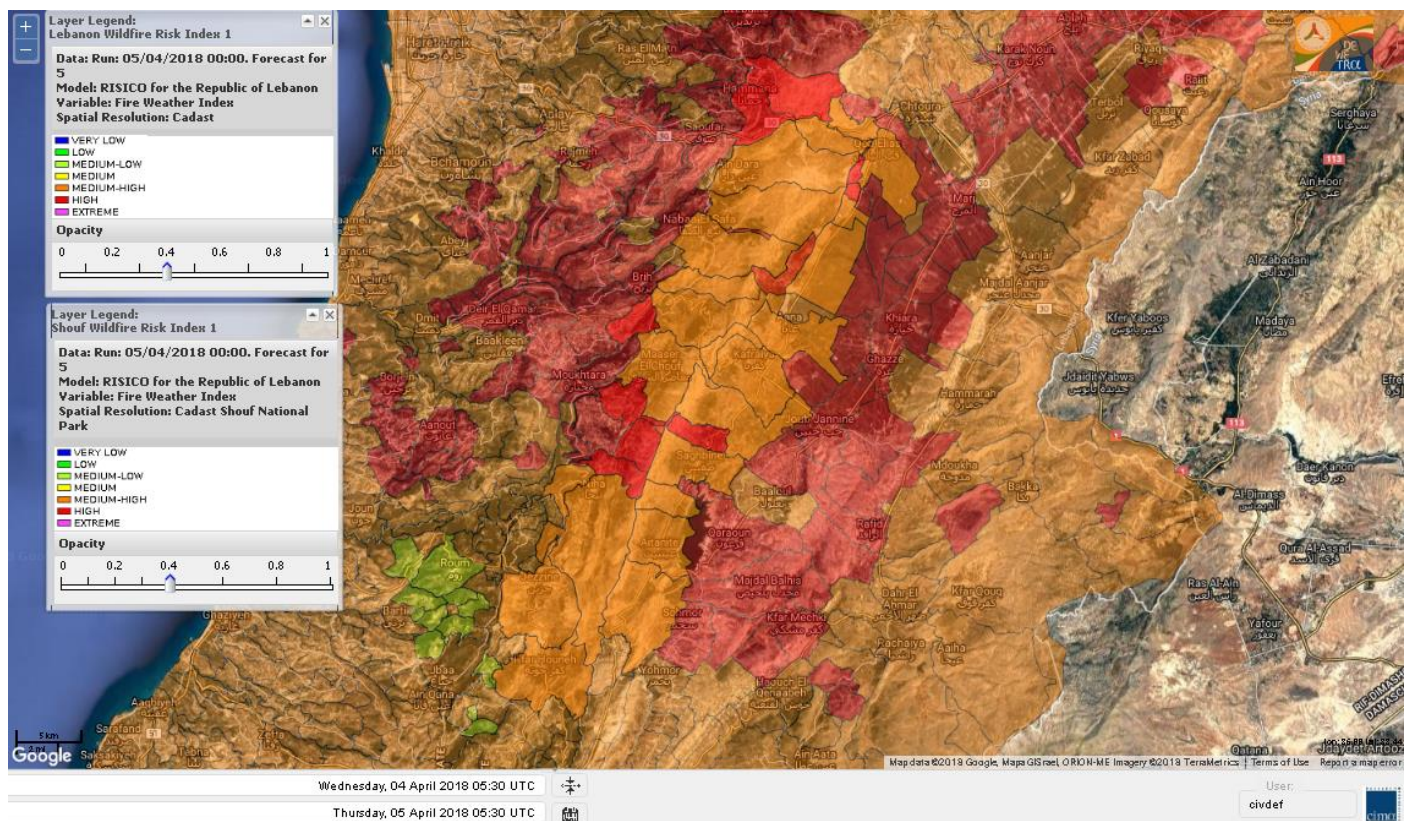

Shouf Biosphere Reserve Forecast for 5 April 2018