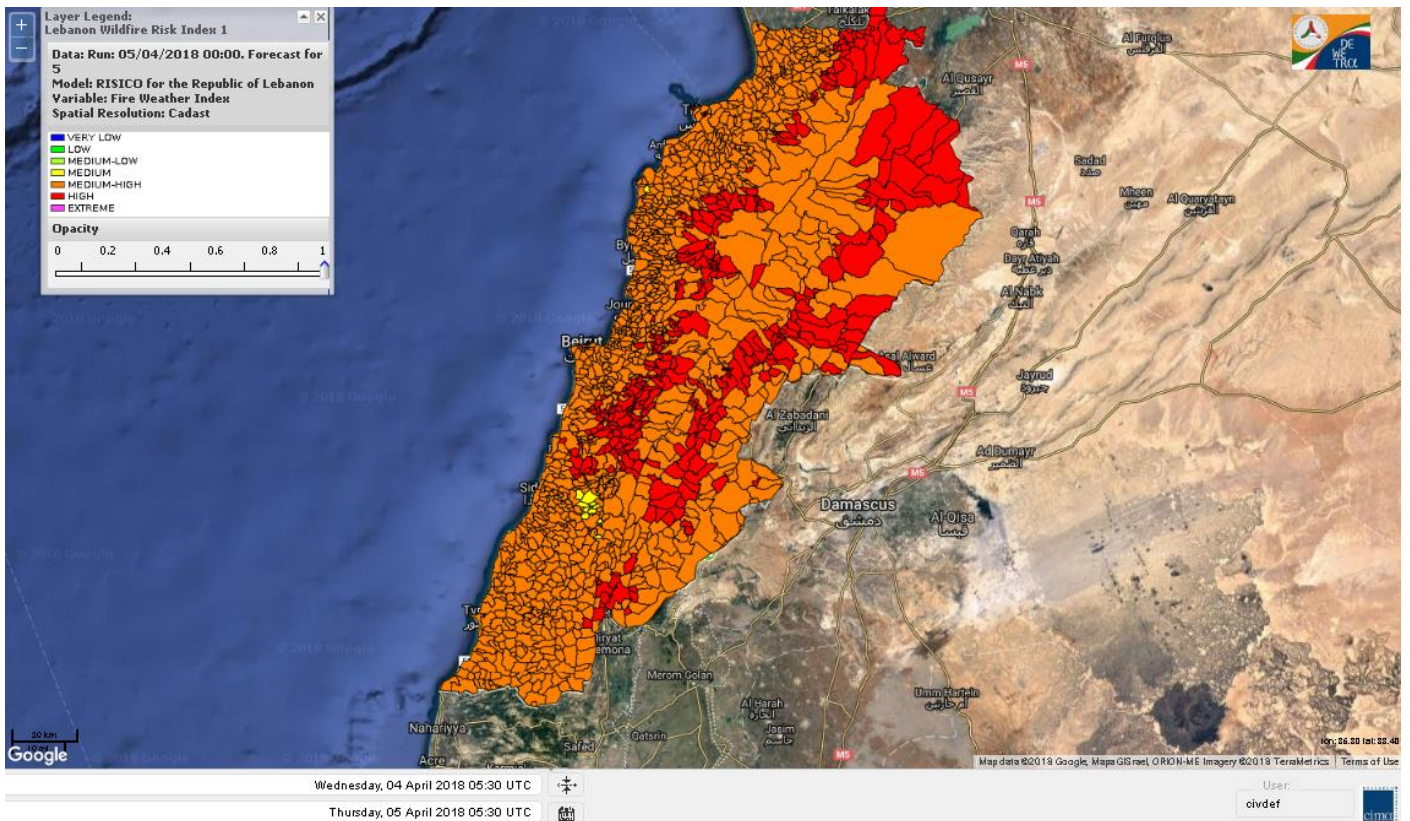

Lebanon for 5 April 2018