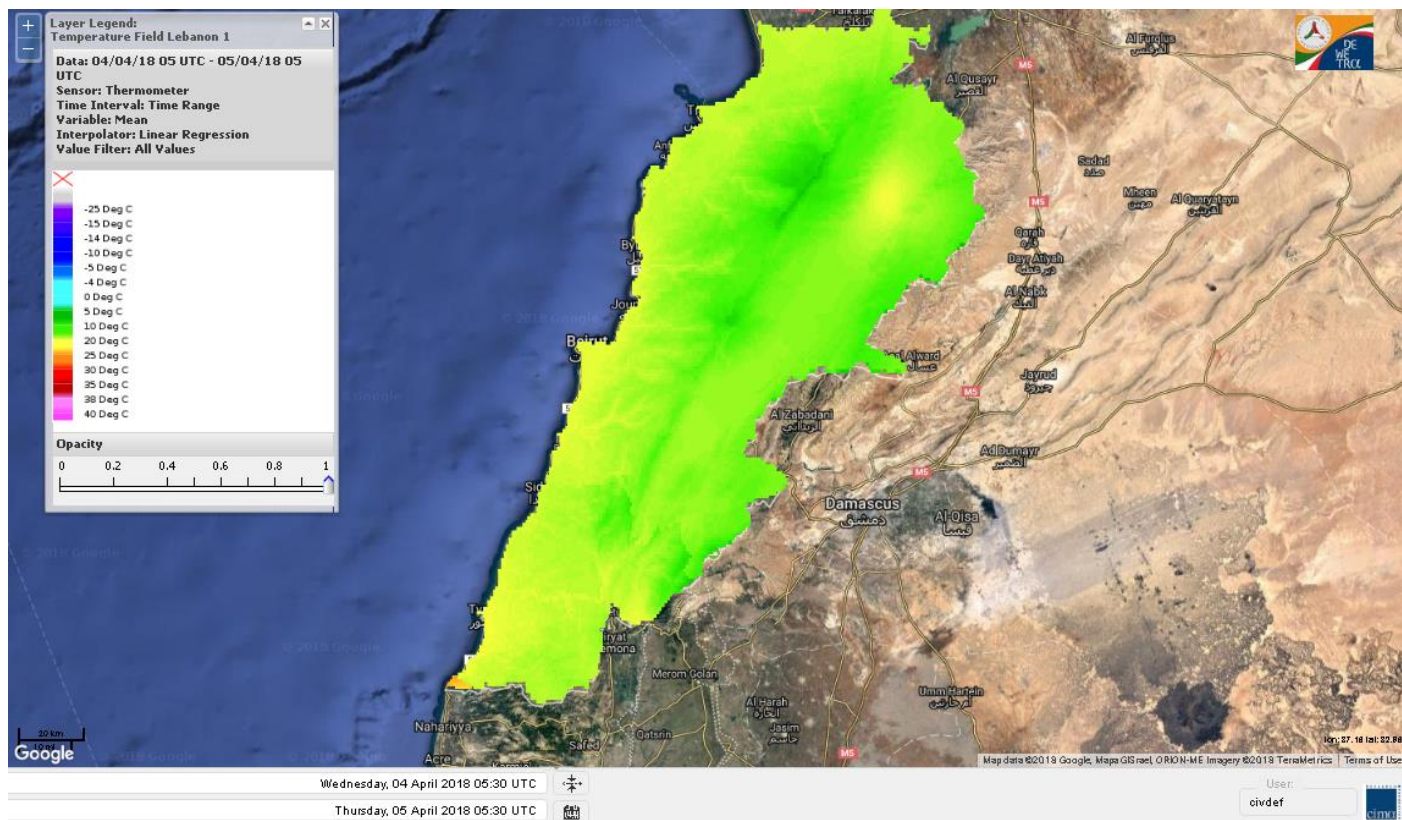

Lebanon temperature for Lebanon 5 April 2018