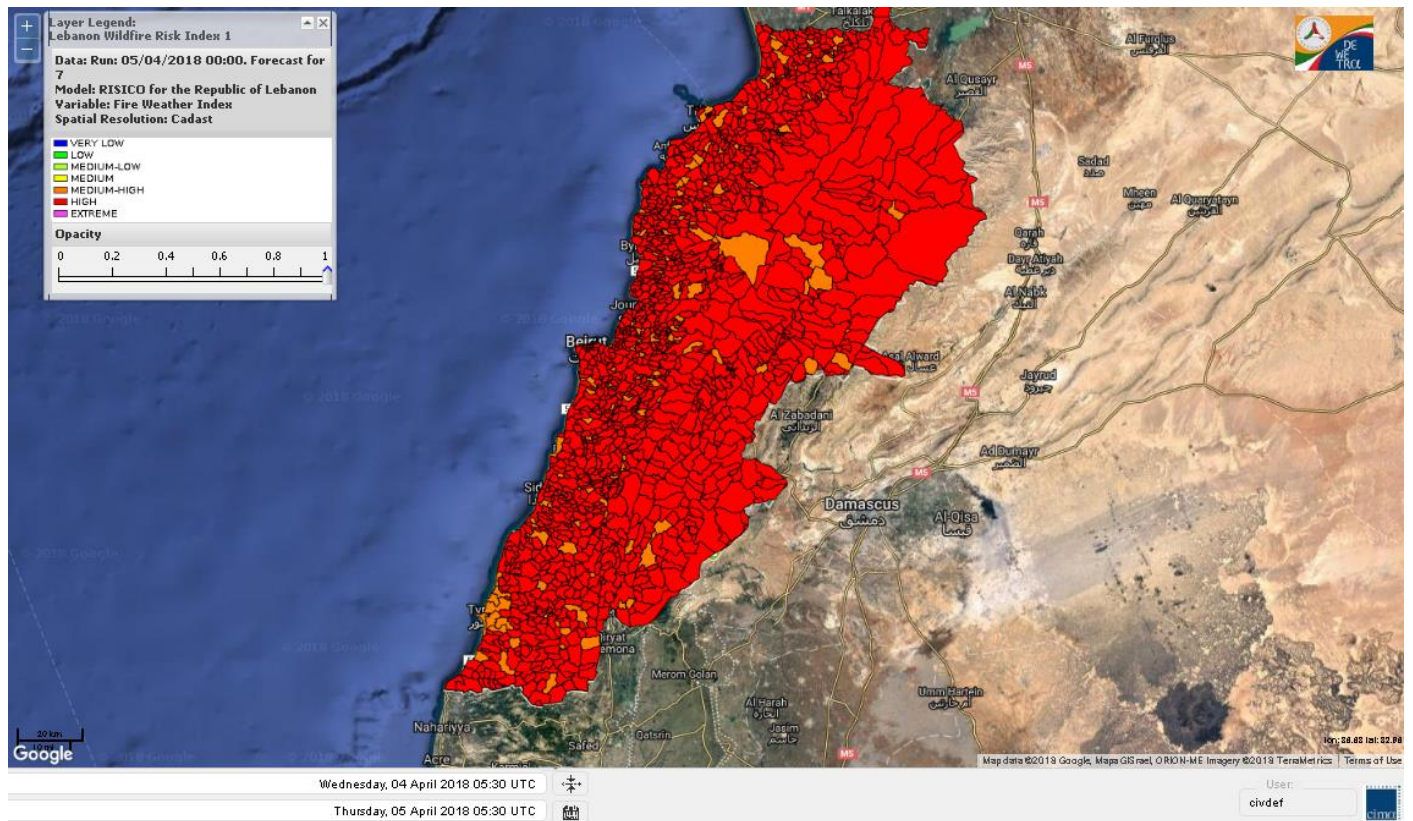

Lebanon for 7 April 2018