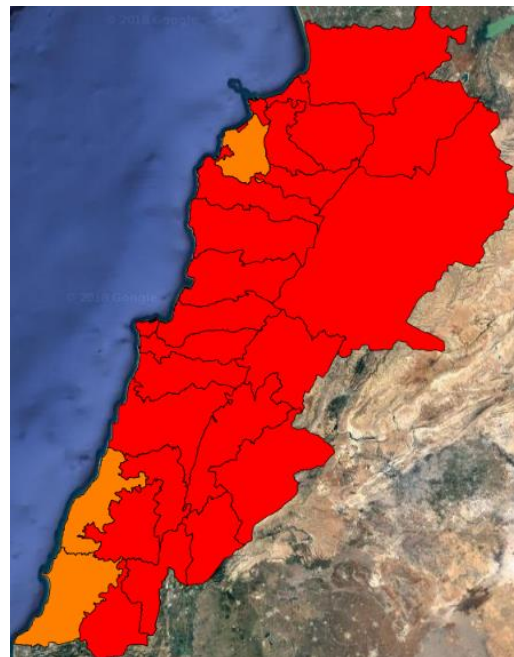

Beirut, 5 April 2018

FIRE RISK INDEX

4 April 2018

5 April 2018

6 April 2018

7 April 2018

Layer Legend:
Lebanon Wildfire Risk Index 1

Data: Run: 05/04/2018 00:00. Forecast for 5
Model: RISICO for the Republic of Lebanon
Variable: Fire Weather Index
Spatial Resolution: Caza