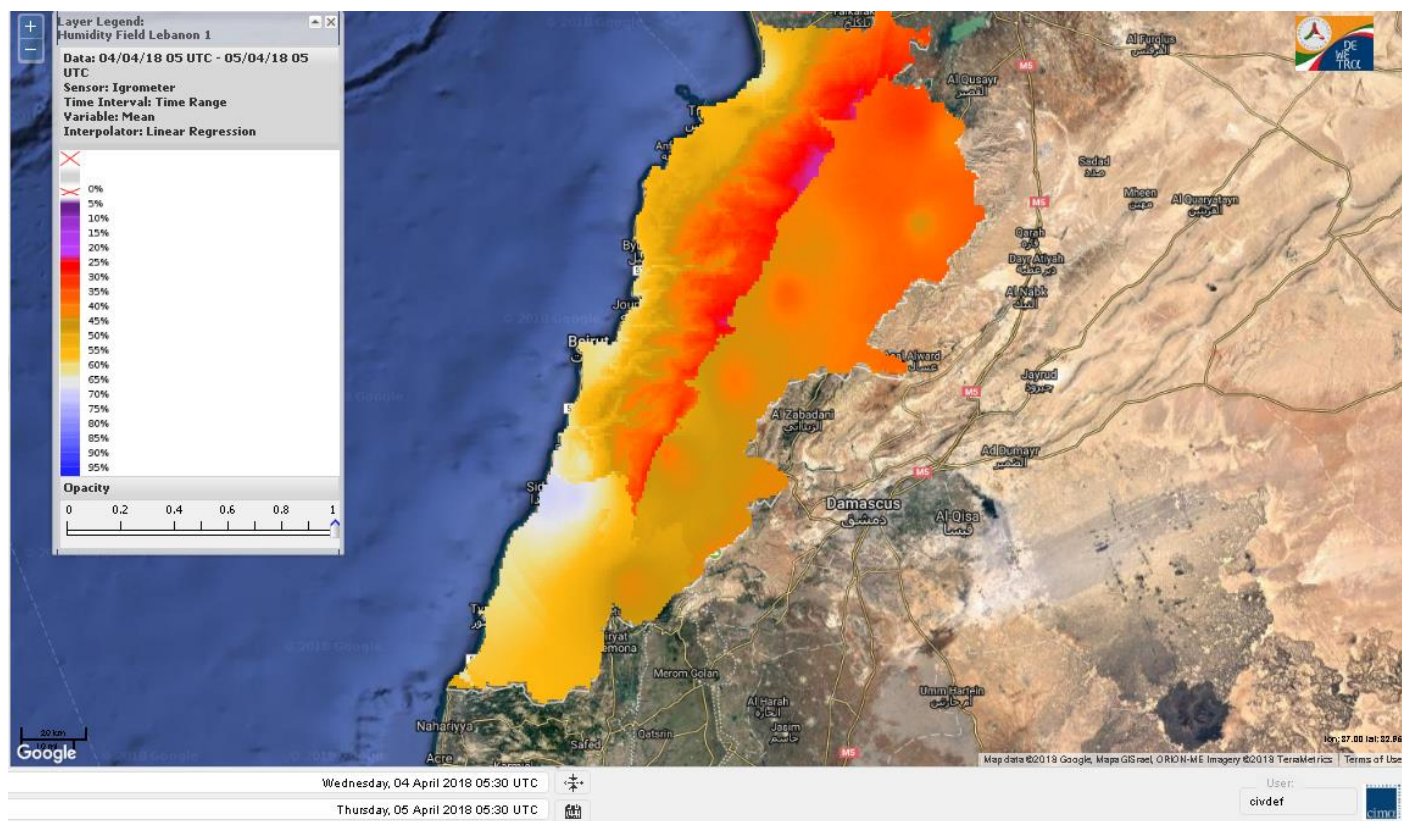

Lebanon humidity for Lebanon 5 April 2018