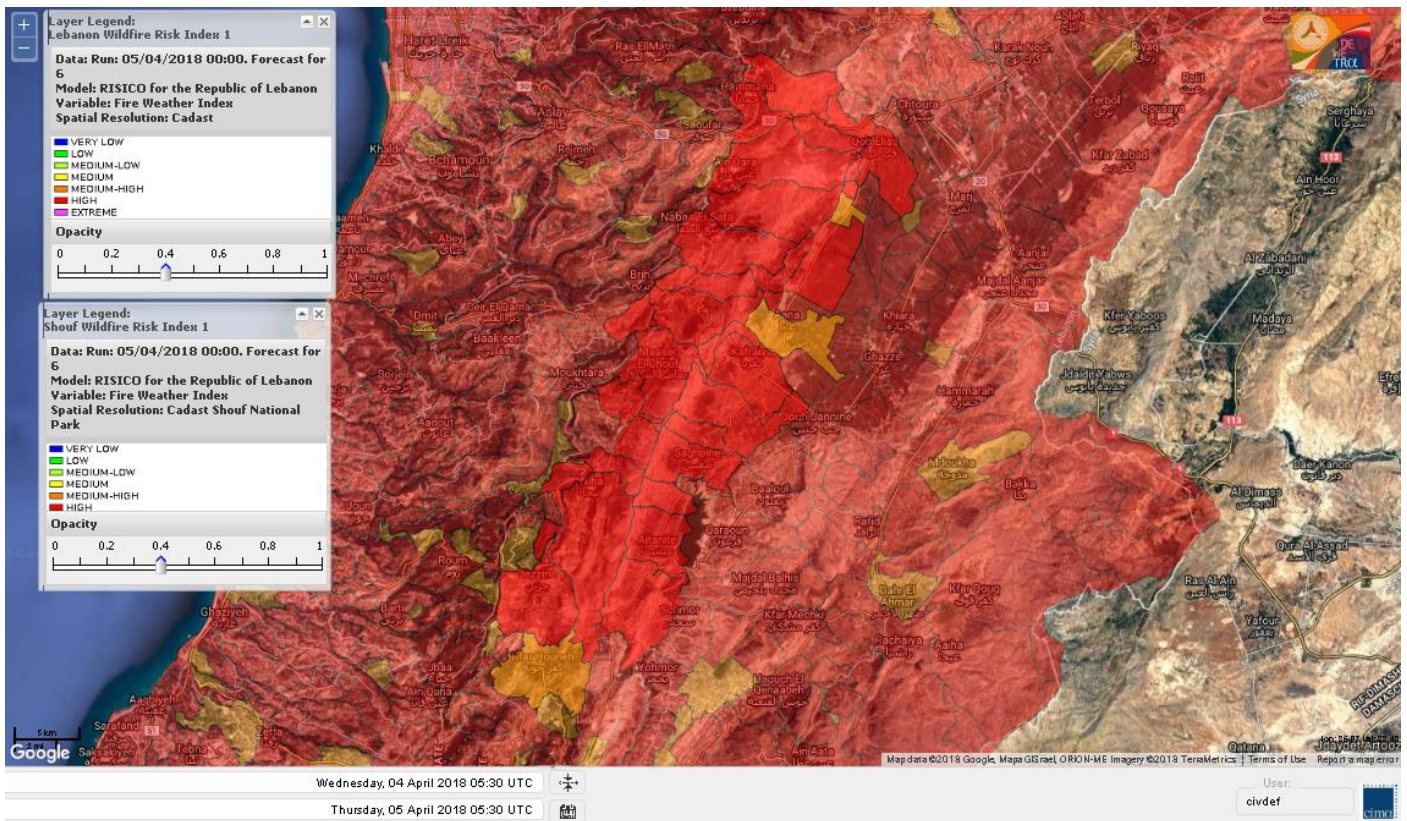

Shouf Biosphere Reserve Forecast for 6 April 2018