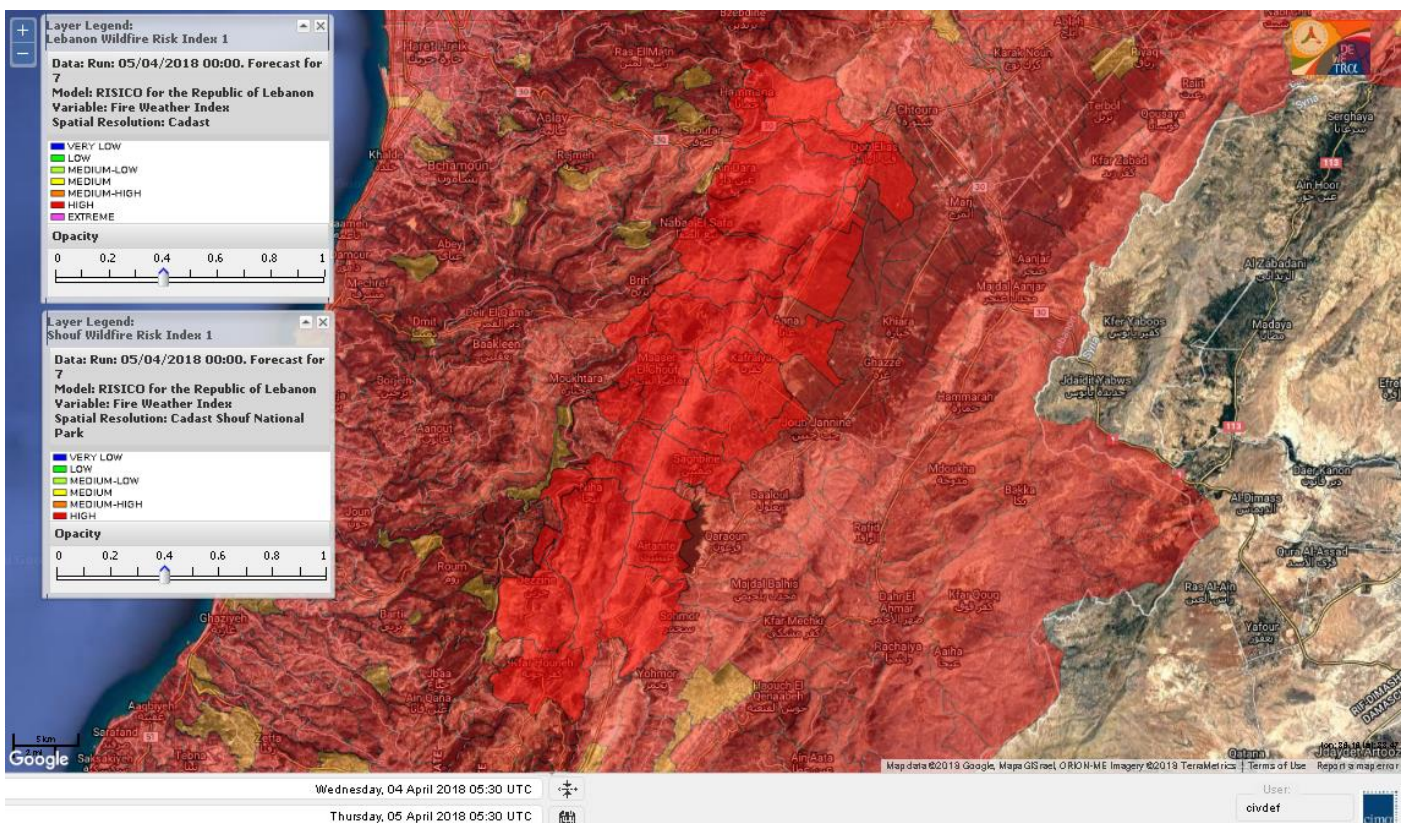

Lebanon for 7 April 2018

Shouf Biosphere Reserve Forecast for 5 April 2018

Shouf Biosphere Reserve Forecast for 6 April 2018

Shouf Biosphere Reserve Forecast for 7 April 2018

Jabal Moussa Reserve Forecast for 5 April 2018