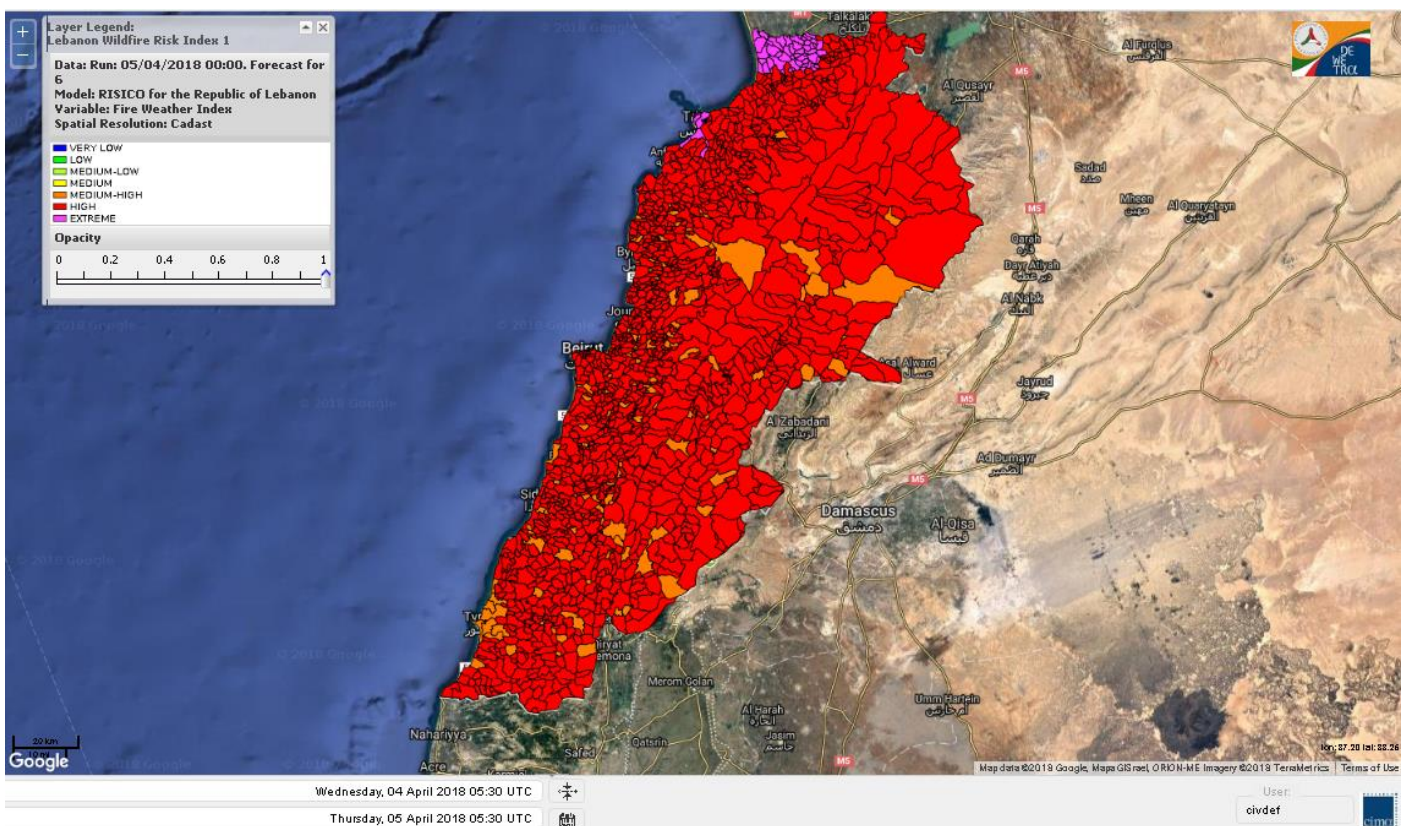

Lebanon for 6 April 2018