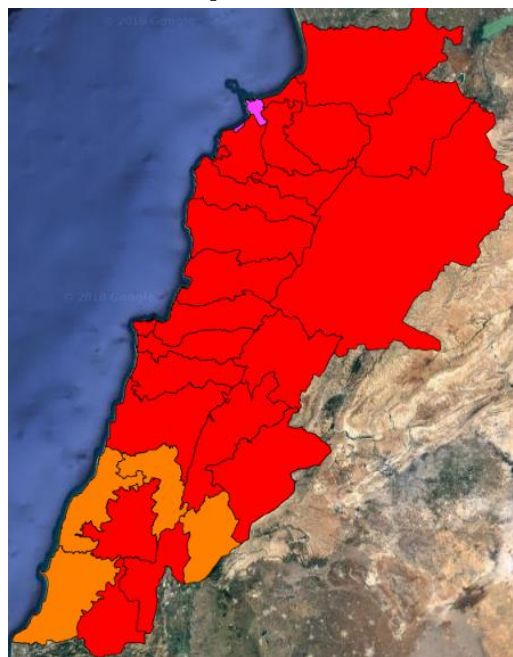

Beirut, 5 April 2018

FIRE RISK INDEX

4 April 2018

5 April 2018

6 April 2018

7 April 2018

Layer Legend:
Lebanon Wildfire Risk Index 1

Data: Run: 05/04/2018 00:00. Forecast for 5
Model: RISICO for the Republic of Lebanon
Variable: Fire Weather Index
Spatial Resolution: Caza