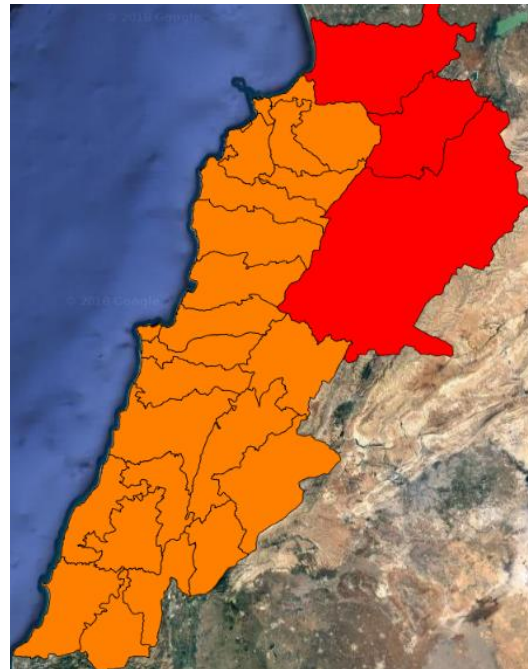

5 April 2018