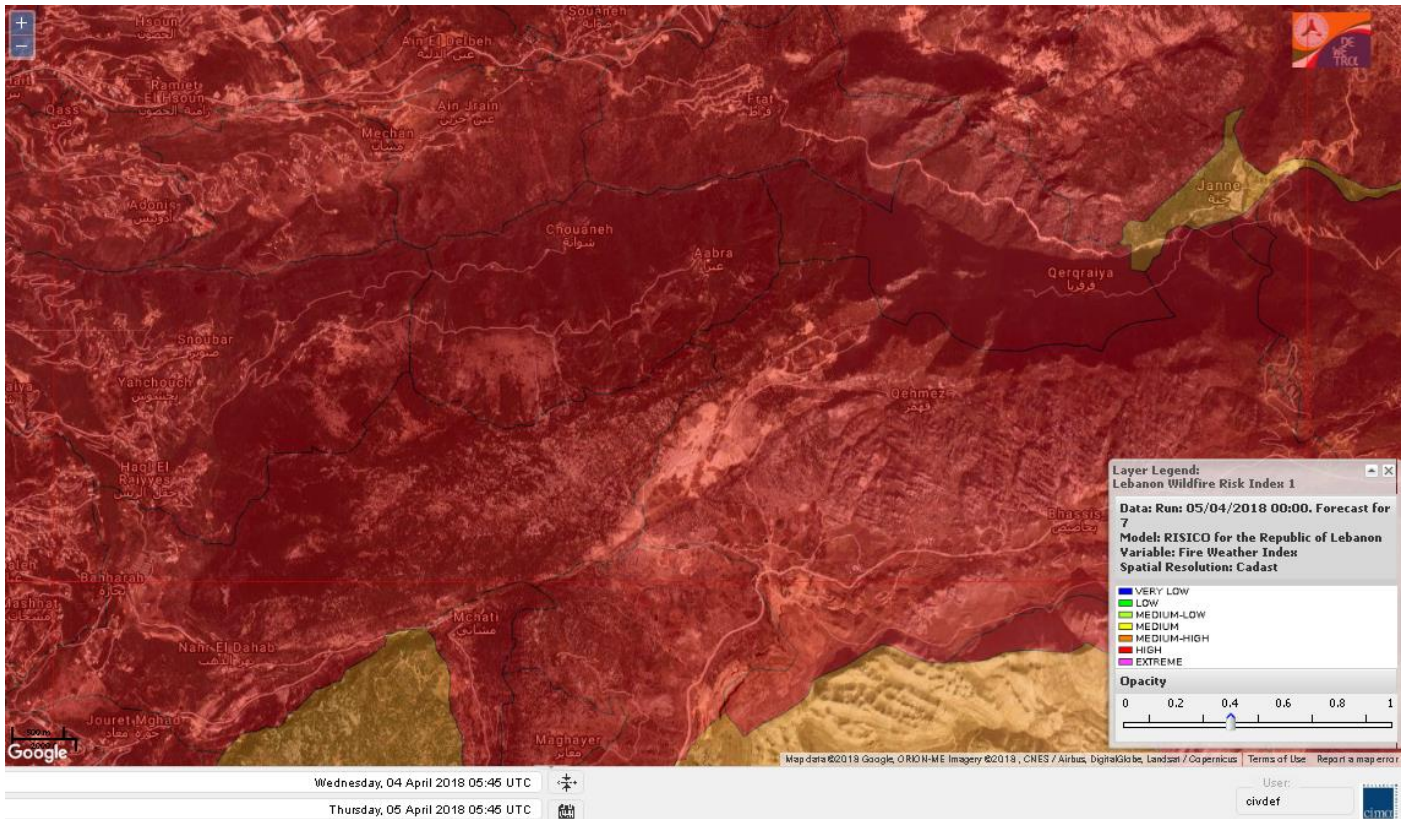

Jabal Moussa Reserve Forecast for 7 April 2018