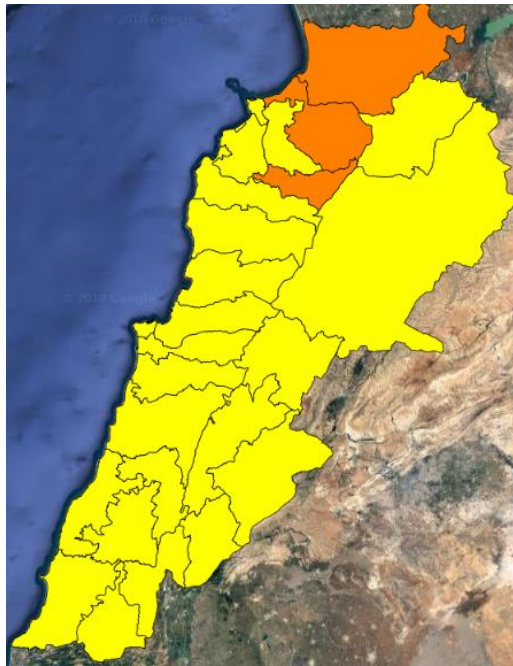

FIRE RISK INDEX

4 April 2018