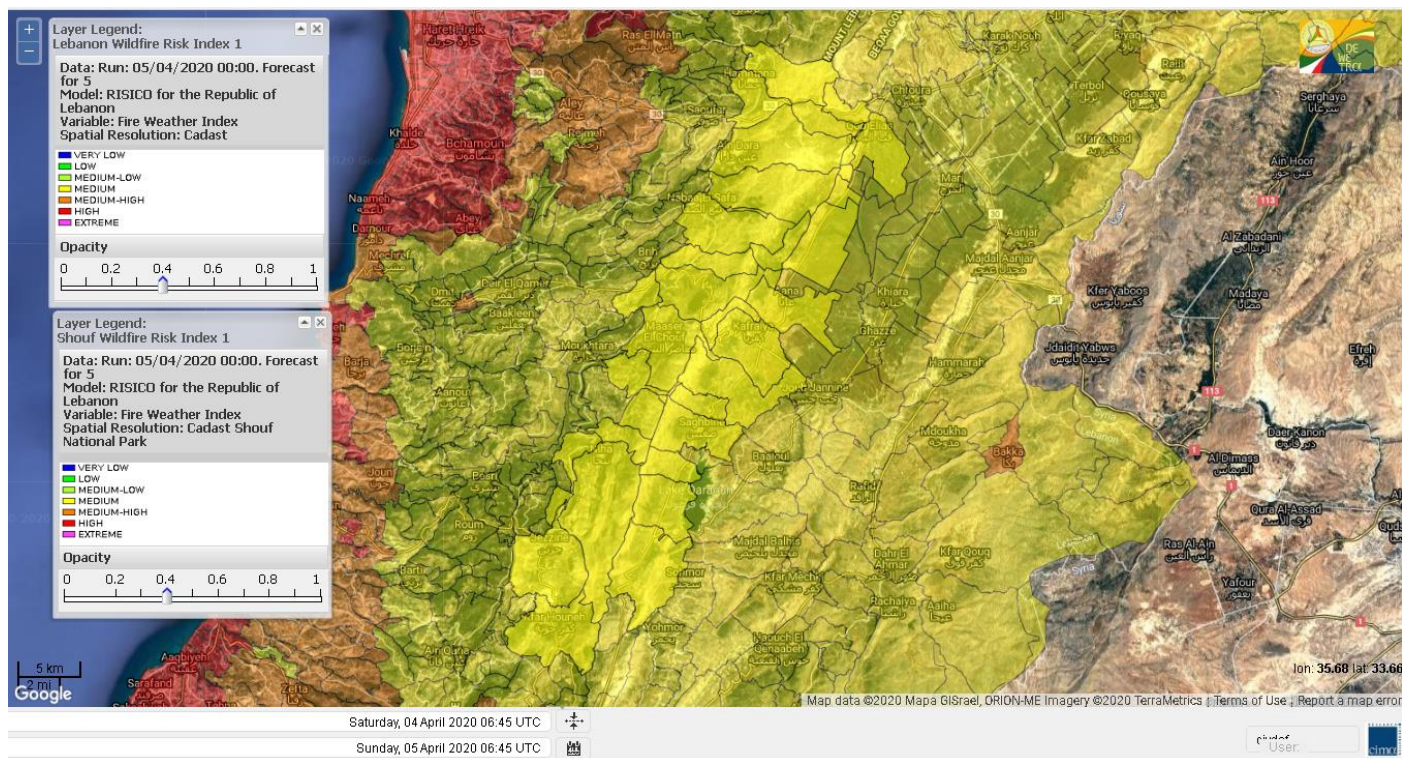

- VERY LOW
- LOW
- MEDIUM-LOW
- MEDIUM
- MEDIUM-HIGH
- HIGH
- EXTREME

Lebanon for 5 April 2020

Lebanon for 6 April 2020

Lebanon for 7 April 2020

Shouf Biosphere Reserve Forecast for 5 April 2020

Shouf Biosphere Reserve Forecast for 6 April 2020