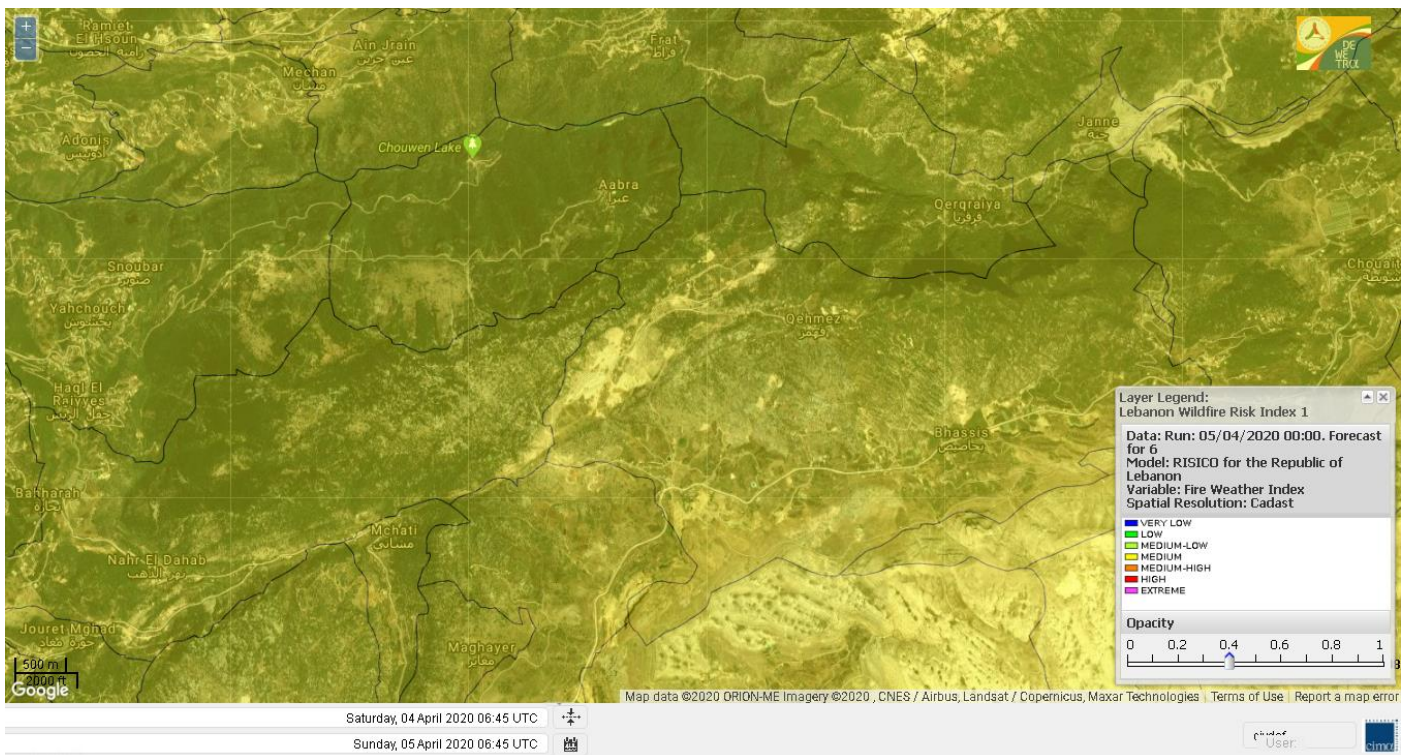

Jabal Moussa Reserve Forecast for 6 April 2020