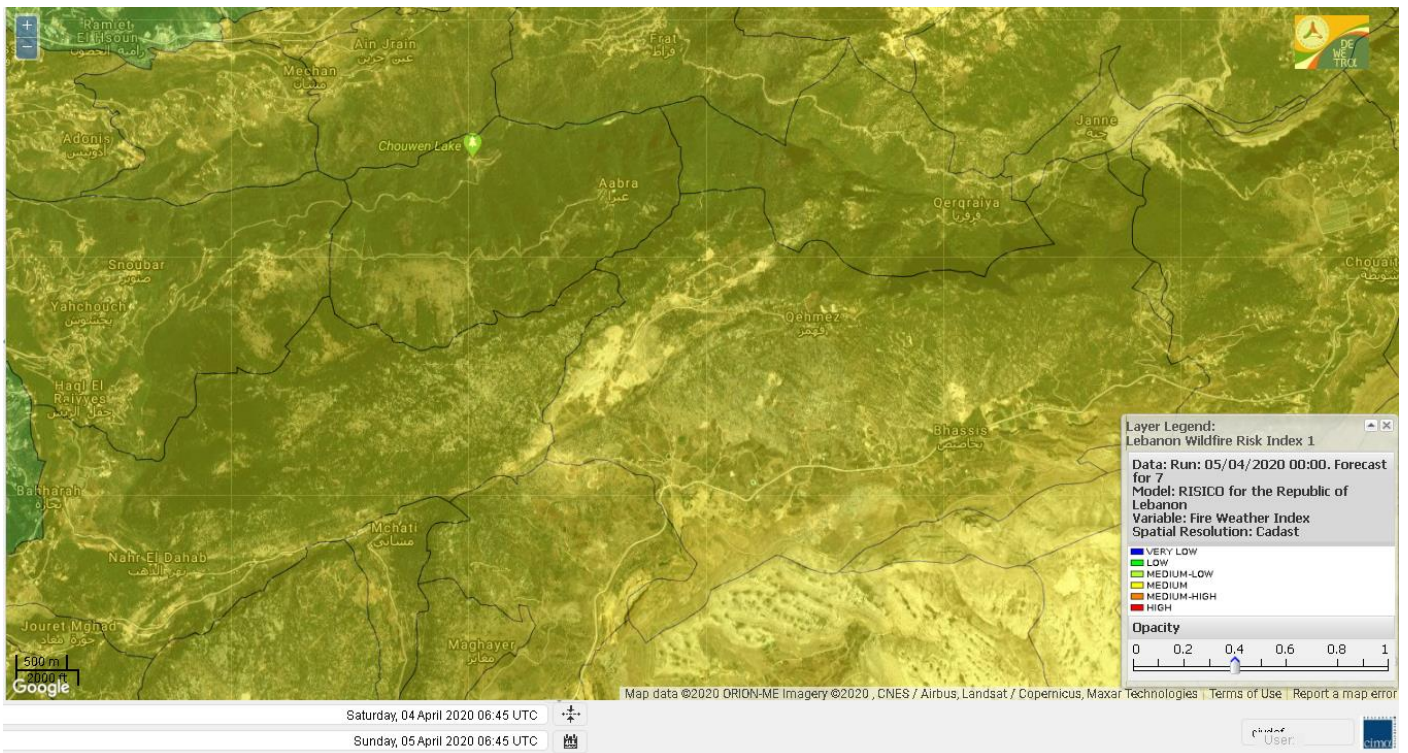

Shouf Biosphere Reserve Forecast for 7 April 2020

Jabal Moussa Reserve Forecast for 5 April 2020

Jabal Moussa Reserve Forecast for 6 April 2020

Jabal Moussa Reserve Forecast for 7 April 2020

Beirut, Beirut Governorate, Lebanon 10-Day Weather Forecast