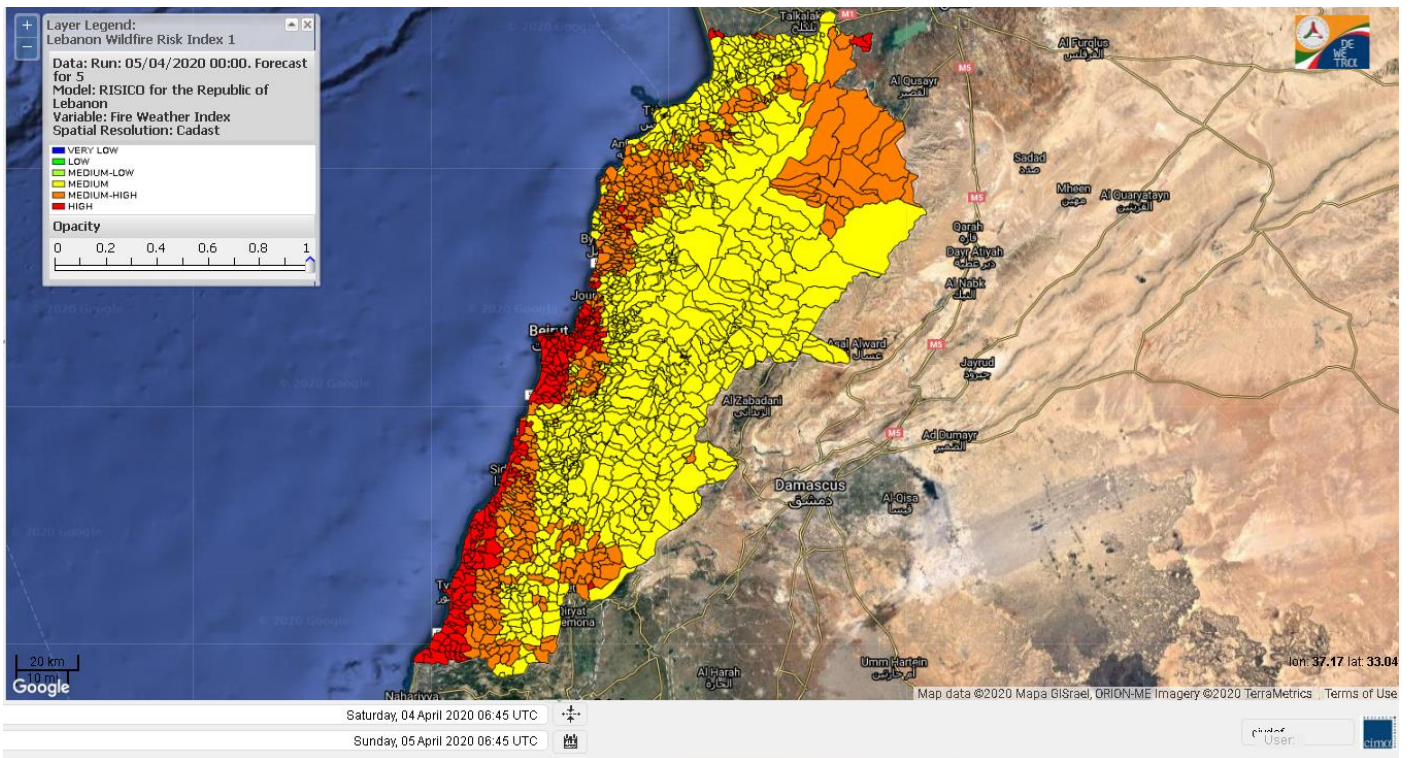

Lebanon for 5 April 2020