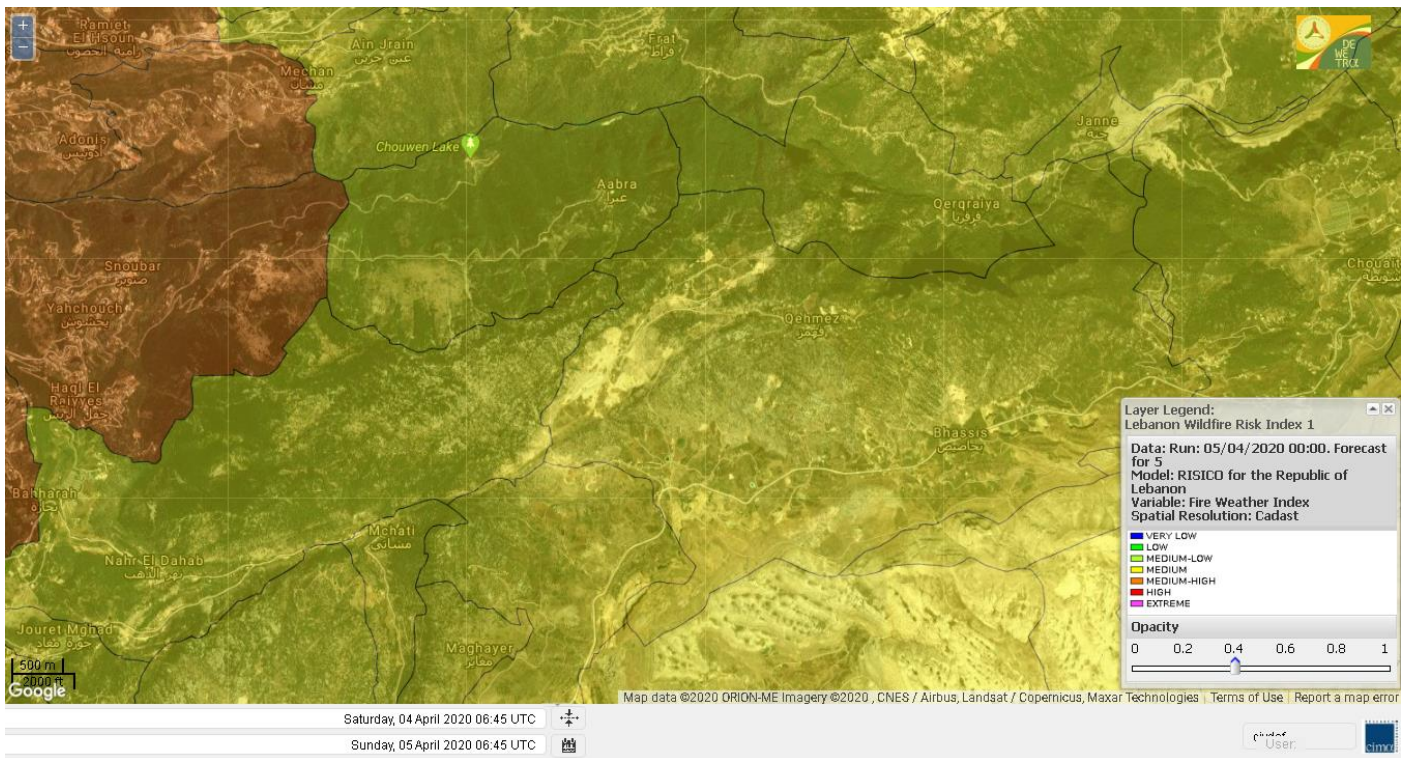

Jabal Moussa Reserve Forecast for 5 April 2020