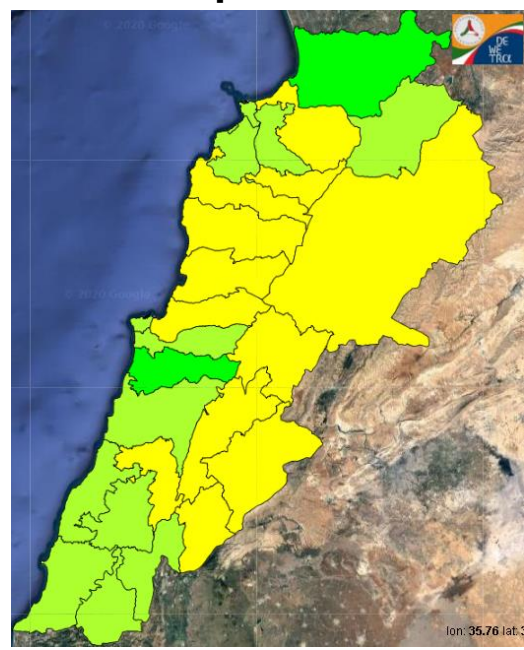

Beirut, 5 April 2020

FIRE RISK INDEX

4 April 2020

5 April 2020

6 April 2020

7 April 2020

Layer Legend: Lebanon Wildfire Risk Index 1

Data: Run: 05/04/2020 00:00. Forecast for 5
Model: RISICO for the Republic of Lebanon
Variable: Fire Weather Index
Spatial Resolution: Caza