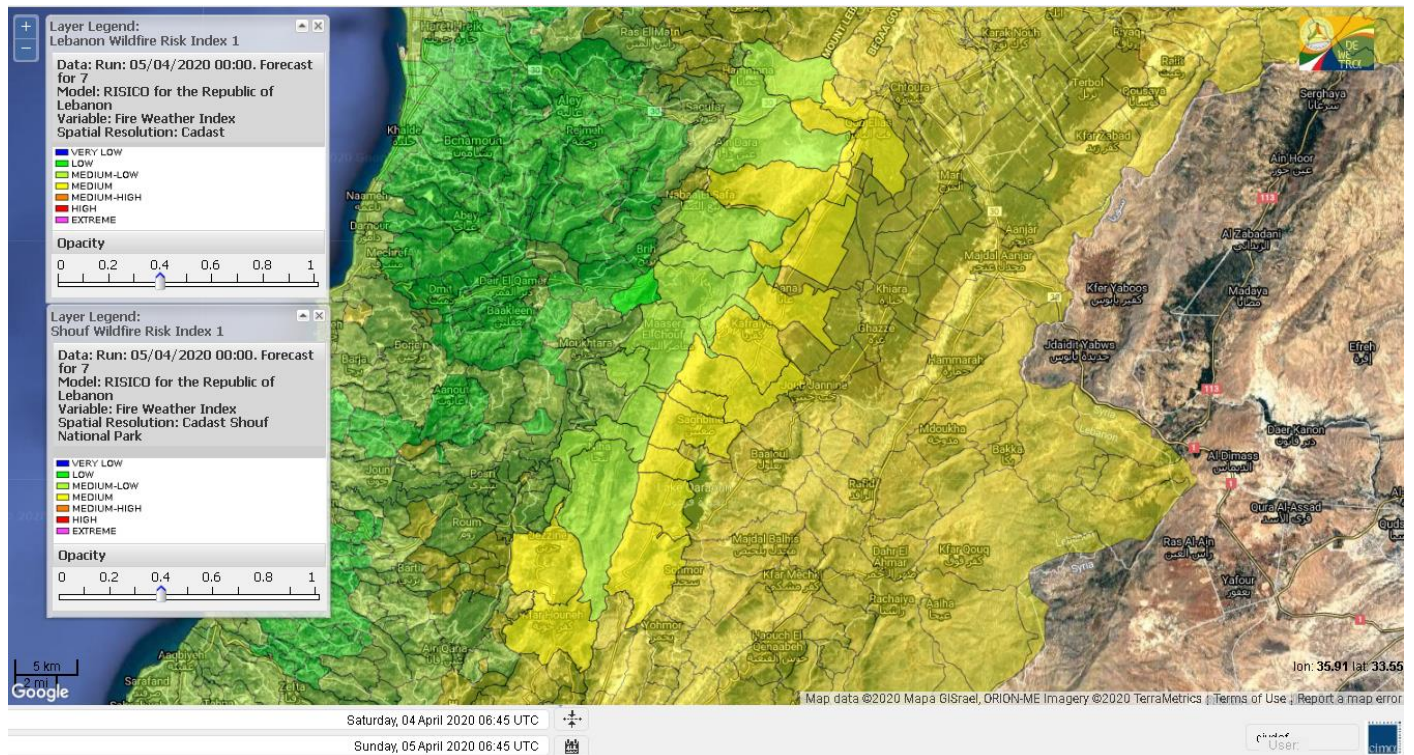

Shouf Biosphere Reserve Forecast for 7 April 2020