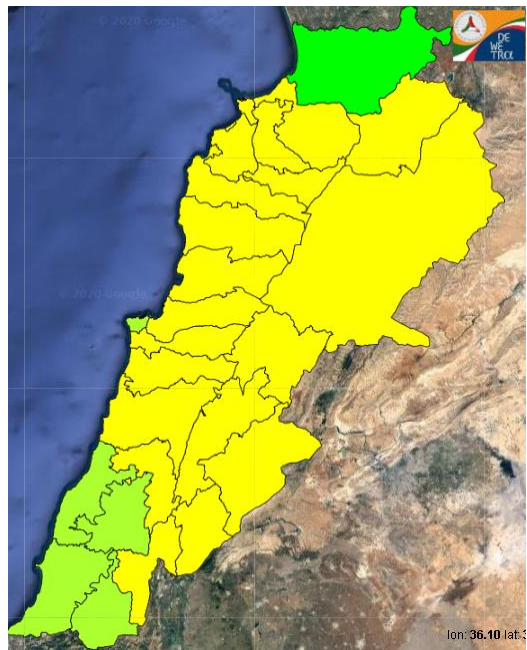

Beirut, 5 April 2020

FIRE RISK INDEX

4 April 2020

5 April 2020

6 April 2020

7 April 2020

Layer Legend: Lebanon Wildfire Risk Index 1

Data: Run: 05/04/2020 00:00. Forecast for 5
Model: RISICO for the Republic of Lebanon
Variable: Fire Weather Index
Spatial Resolution: Caza