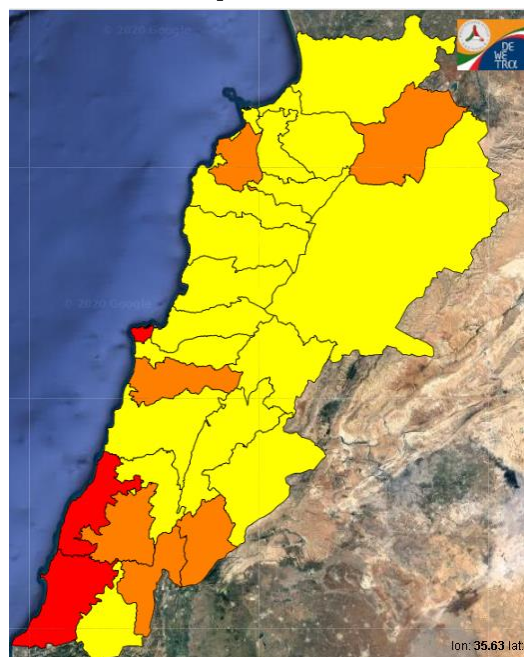

5 April 2020