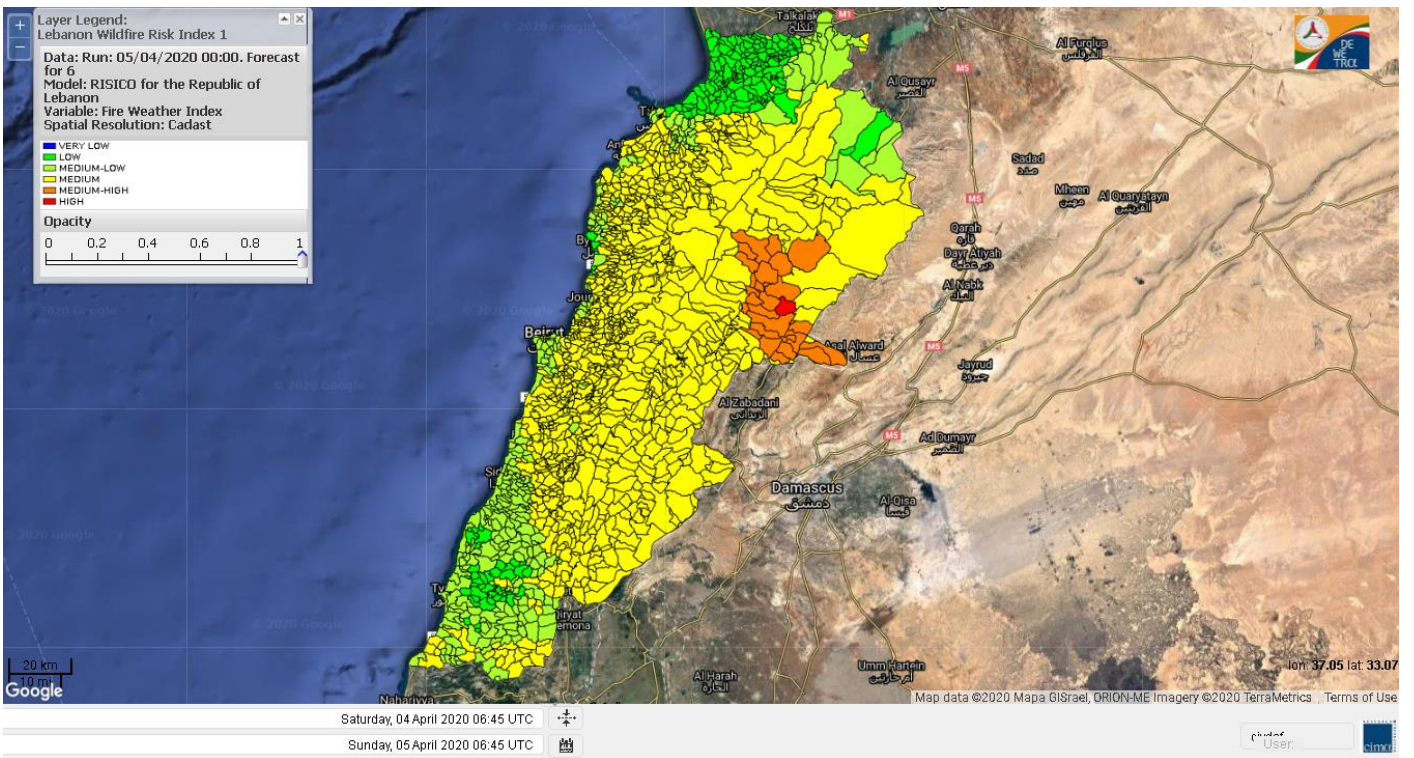

Lebanon for 6 April 2020