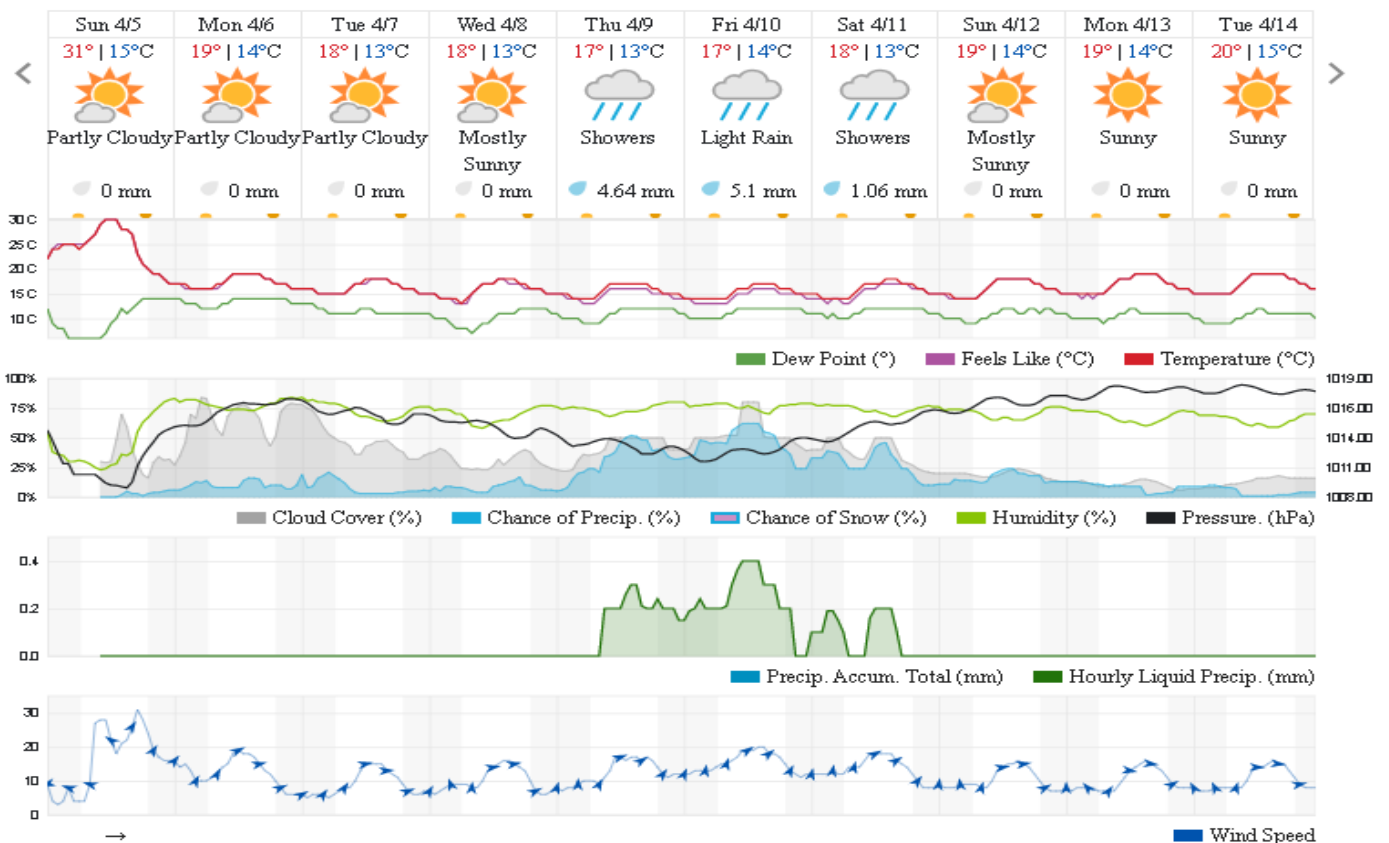

Beirut, Beirut Governorate, Lebanon 10-Day Weather Forecast

29° ACHRAFIEH, RIZK STATION | CHANGE

TODAY HOURLY **10-DAY** CALENDAR HISTORY WUNDERMAP

Customize