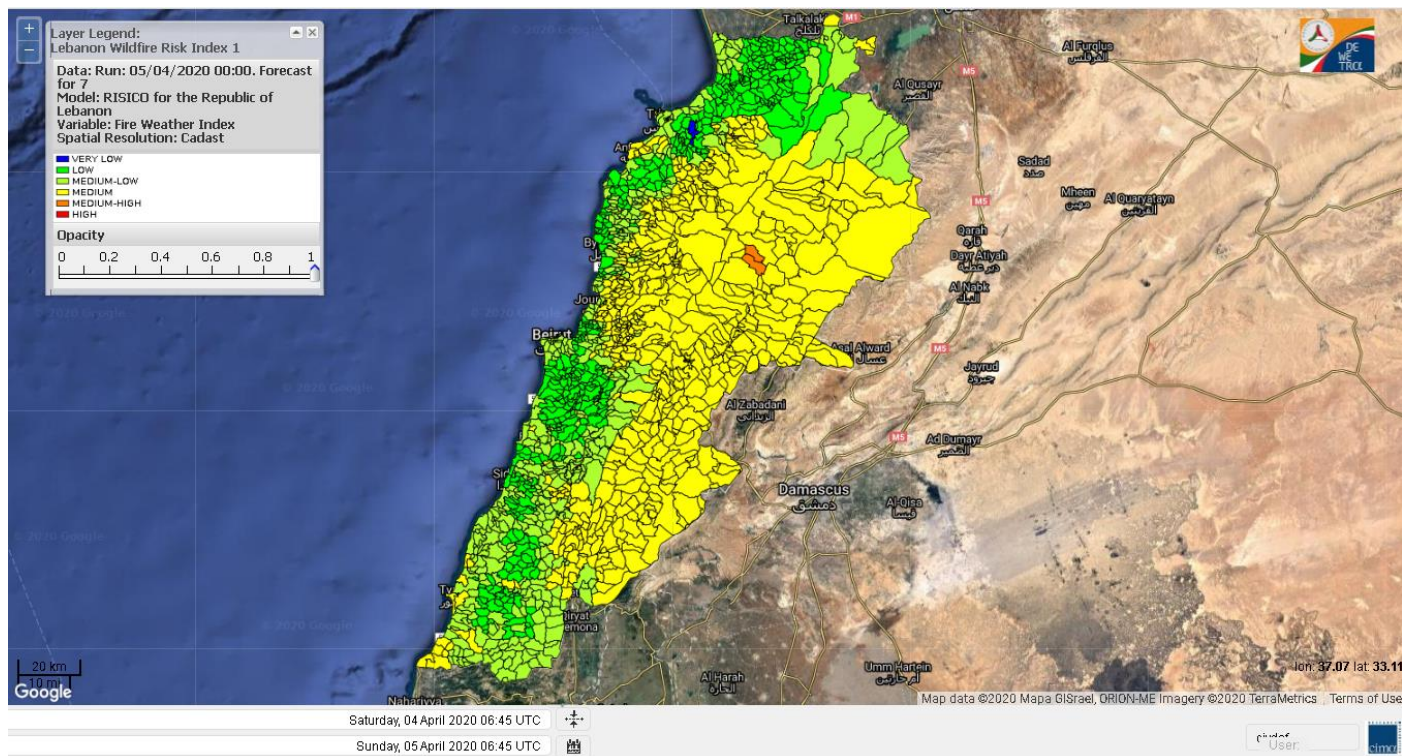

- VERY LOW
- LOW
- MEDIUM-LOW
- MEDIUM
- MEDIUM-HIGH
- HIGH
- EXTREME

Lebanon for 5 April 2020

Lebanon for 6 April 2020

Lebanon for 7 April 2020

Shouf Biosphere Reserve Forecast for 5 April 2020

Shouf Biosphere Reserve Forecast for 6 April 2020