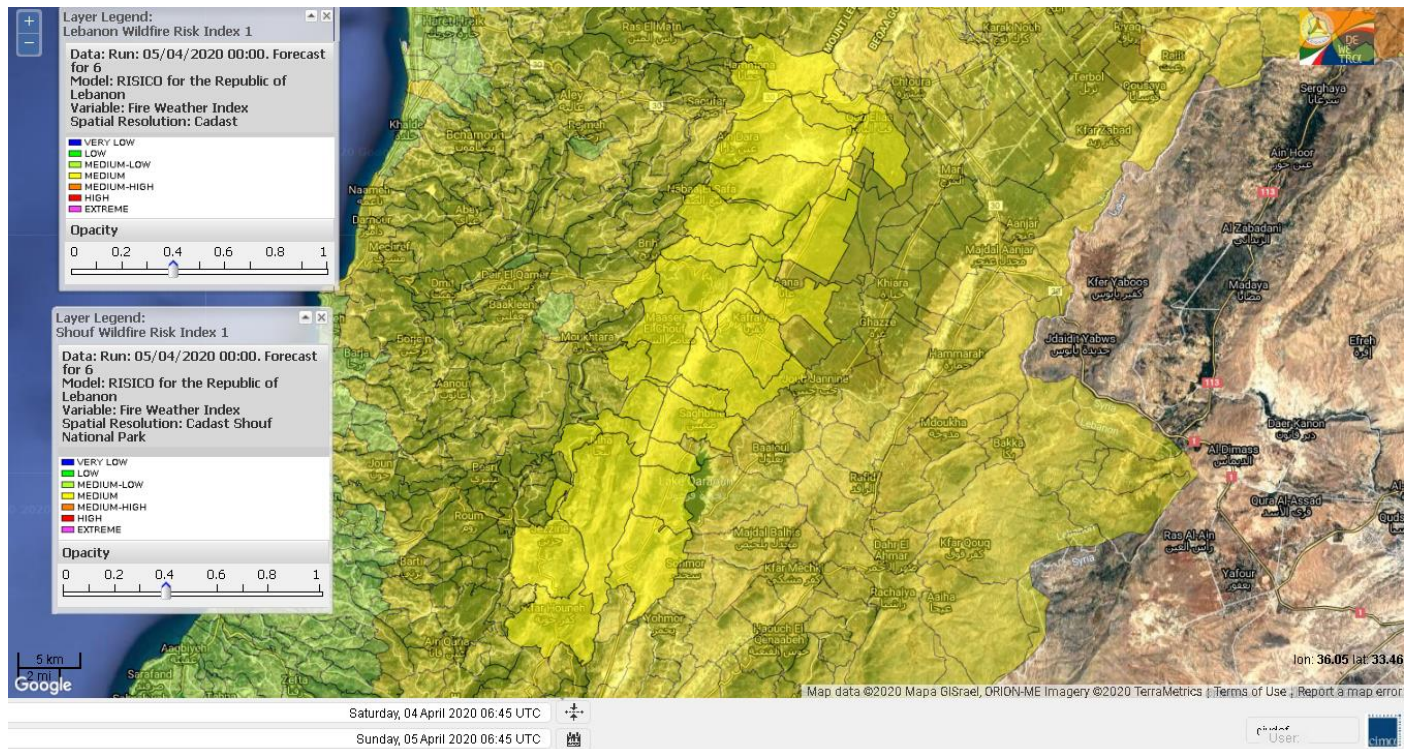

- VERY LOW
- LOW
- MEDIUM-LOW
- MEDIUM
- MEDIUM-HIGH
- HIGH
- EXTREME

Lebanon for 5 April 2020

Lebanon for 6 April 2020

Lebanon for 7 April 2020

Shouf Biosphere Reserve Forecast for 5 April 2020

Shouf Biosphere Reserve Forecast for 6 April 2020