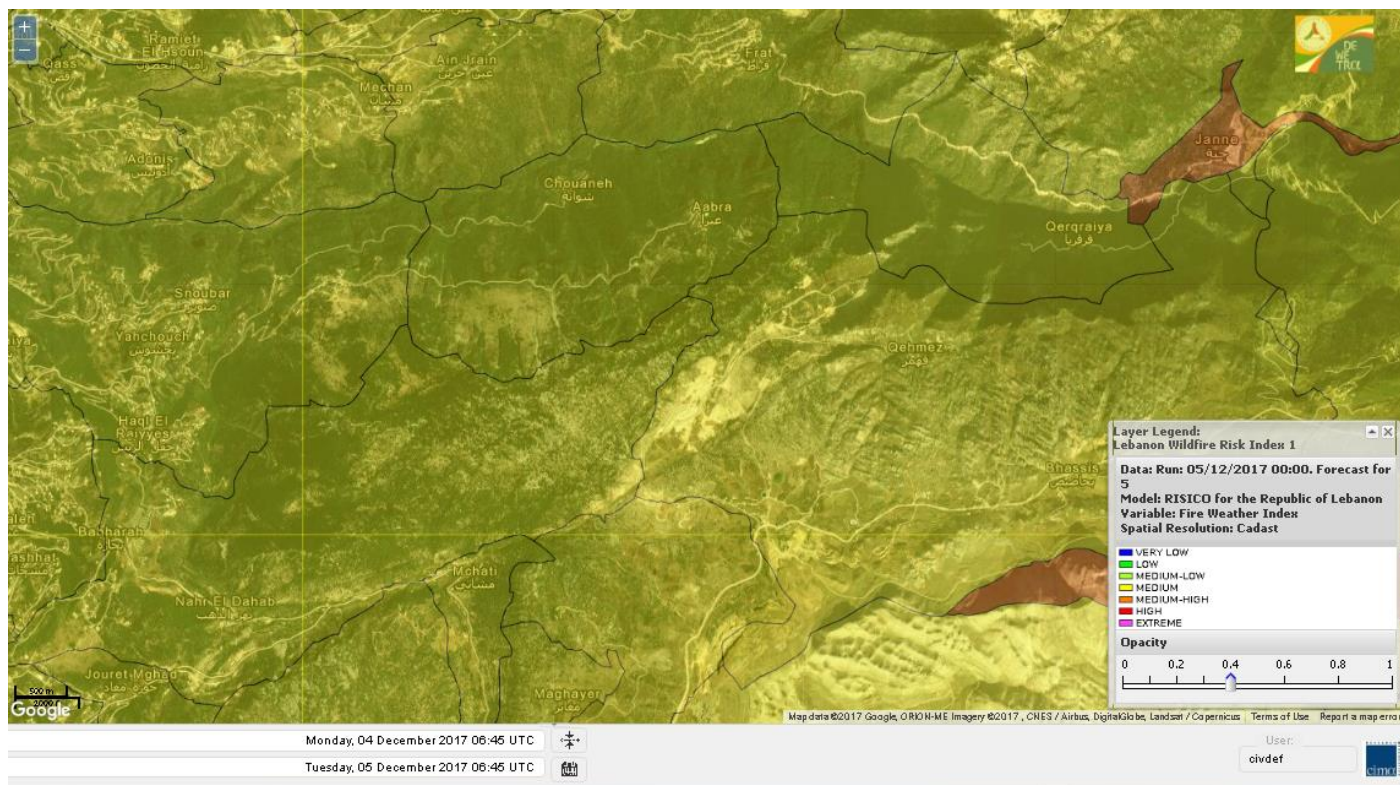

Jabal Moussa Reserve Forecast for 5 Dec 2017