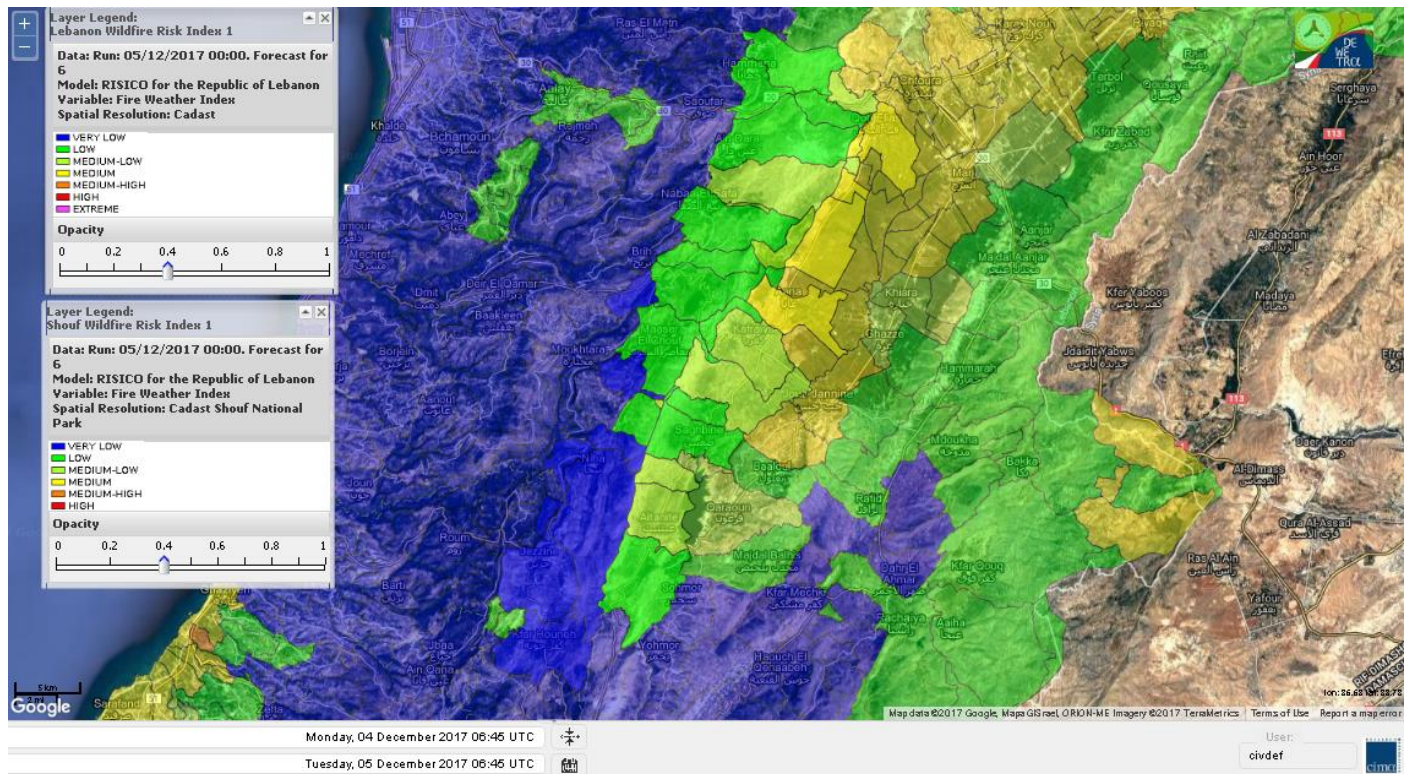

Shouf Biosphere Reserve Forecast for 6 Dec 2017