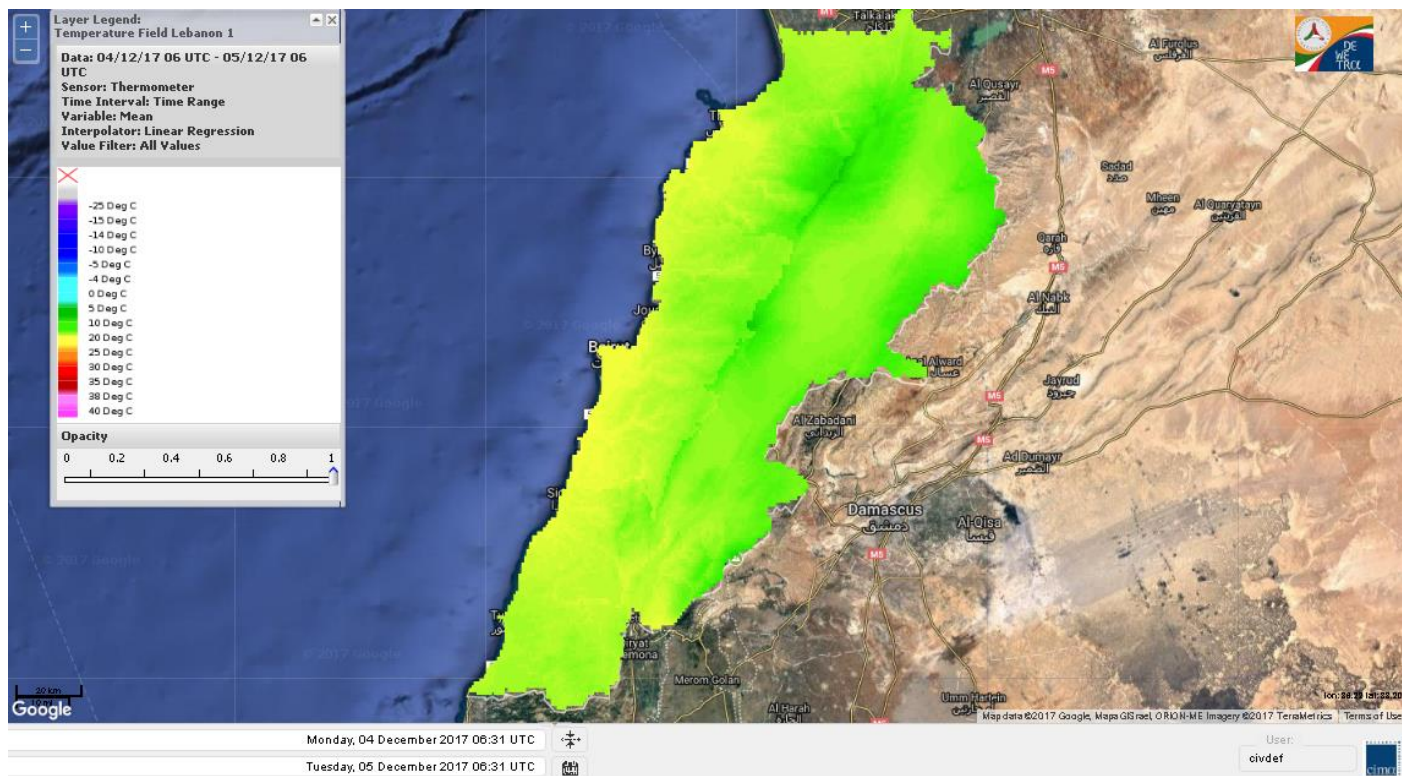

Lebanon temperature for Lebanon for 5 Dec 2017