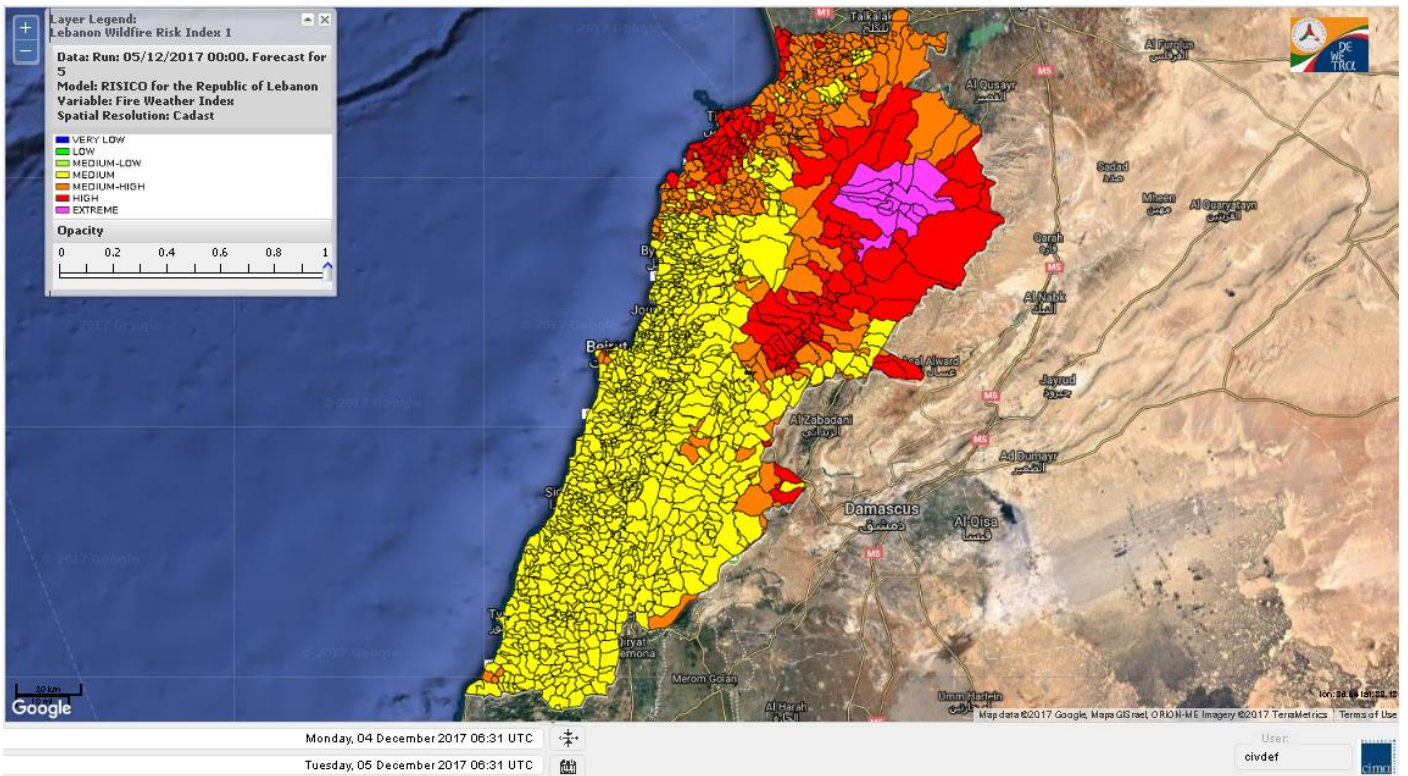

Beirut, 5 December 2017

FIRE RISK INDEX

Lebanon temperature for Lebanon for 5 Dec 2017

Lebanon humidity for Lebanon for 5 Dec 2017

Lebanon for 5 Dec 2017

Lebanon for 6 Dec 2017

Lebanon for 7 Dec 2017

Shouf Biosphere Reserve Forecast for 5 Dec 2017