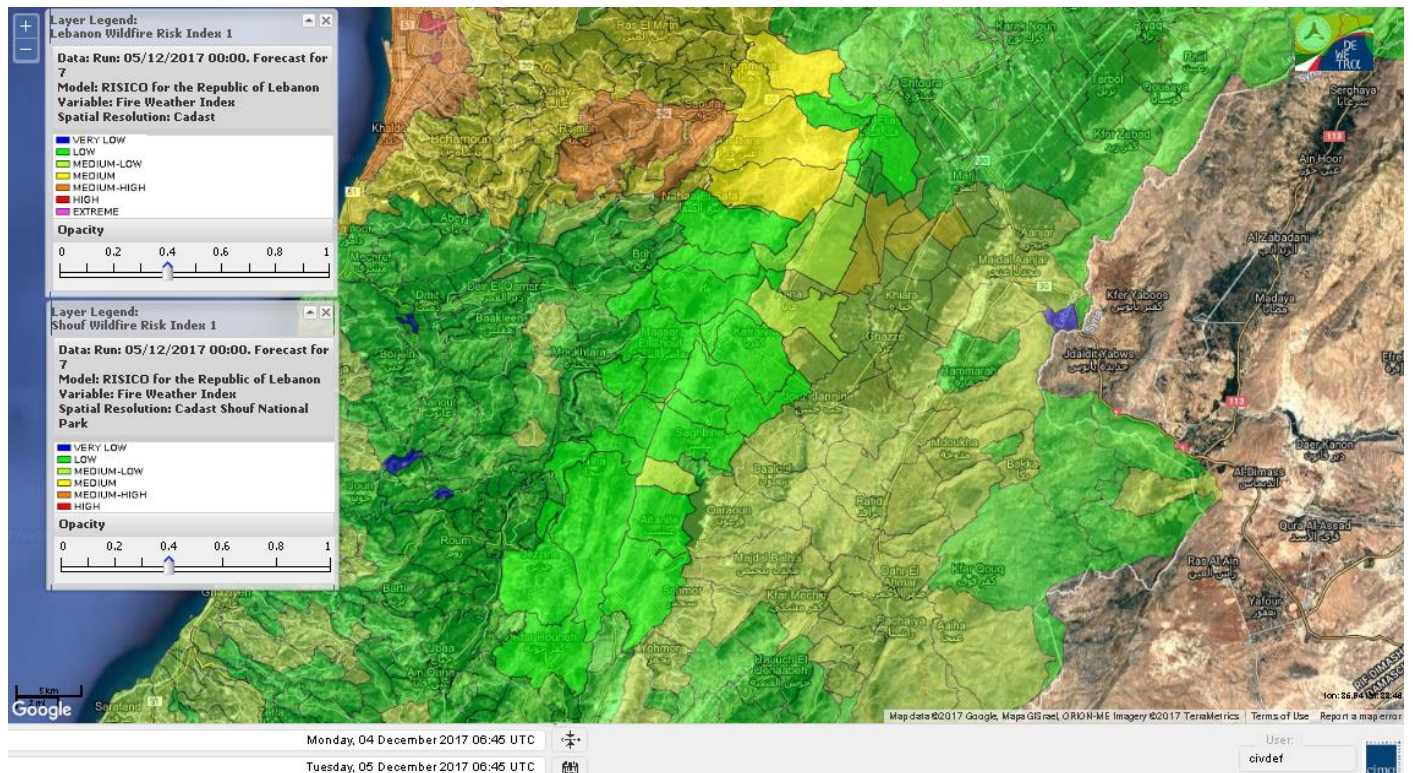

Shouf Biosphere Reserve Forecast for 7 Dec 2017