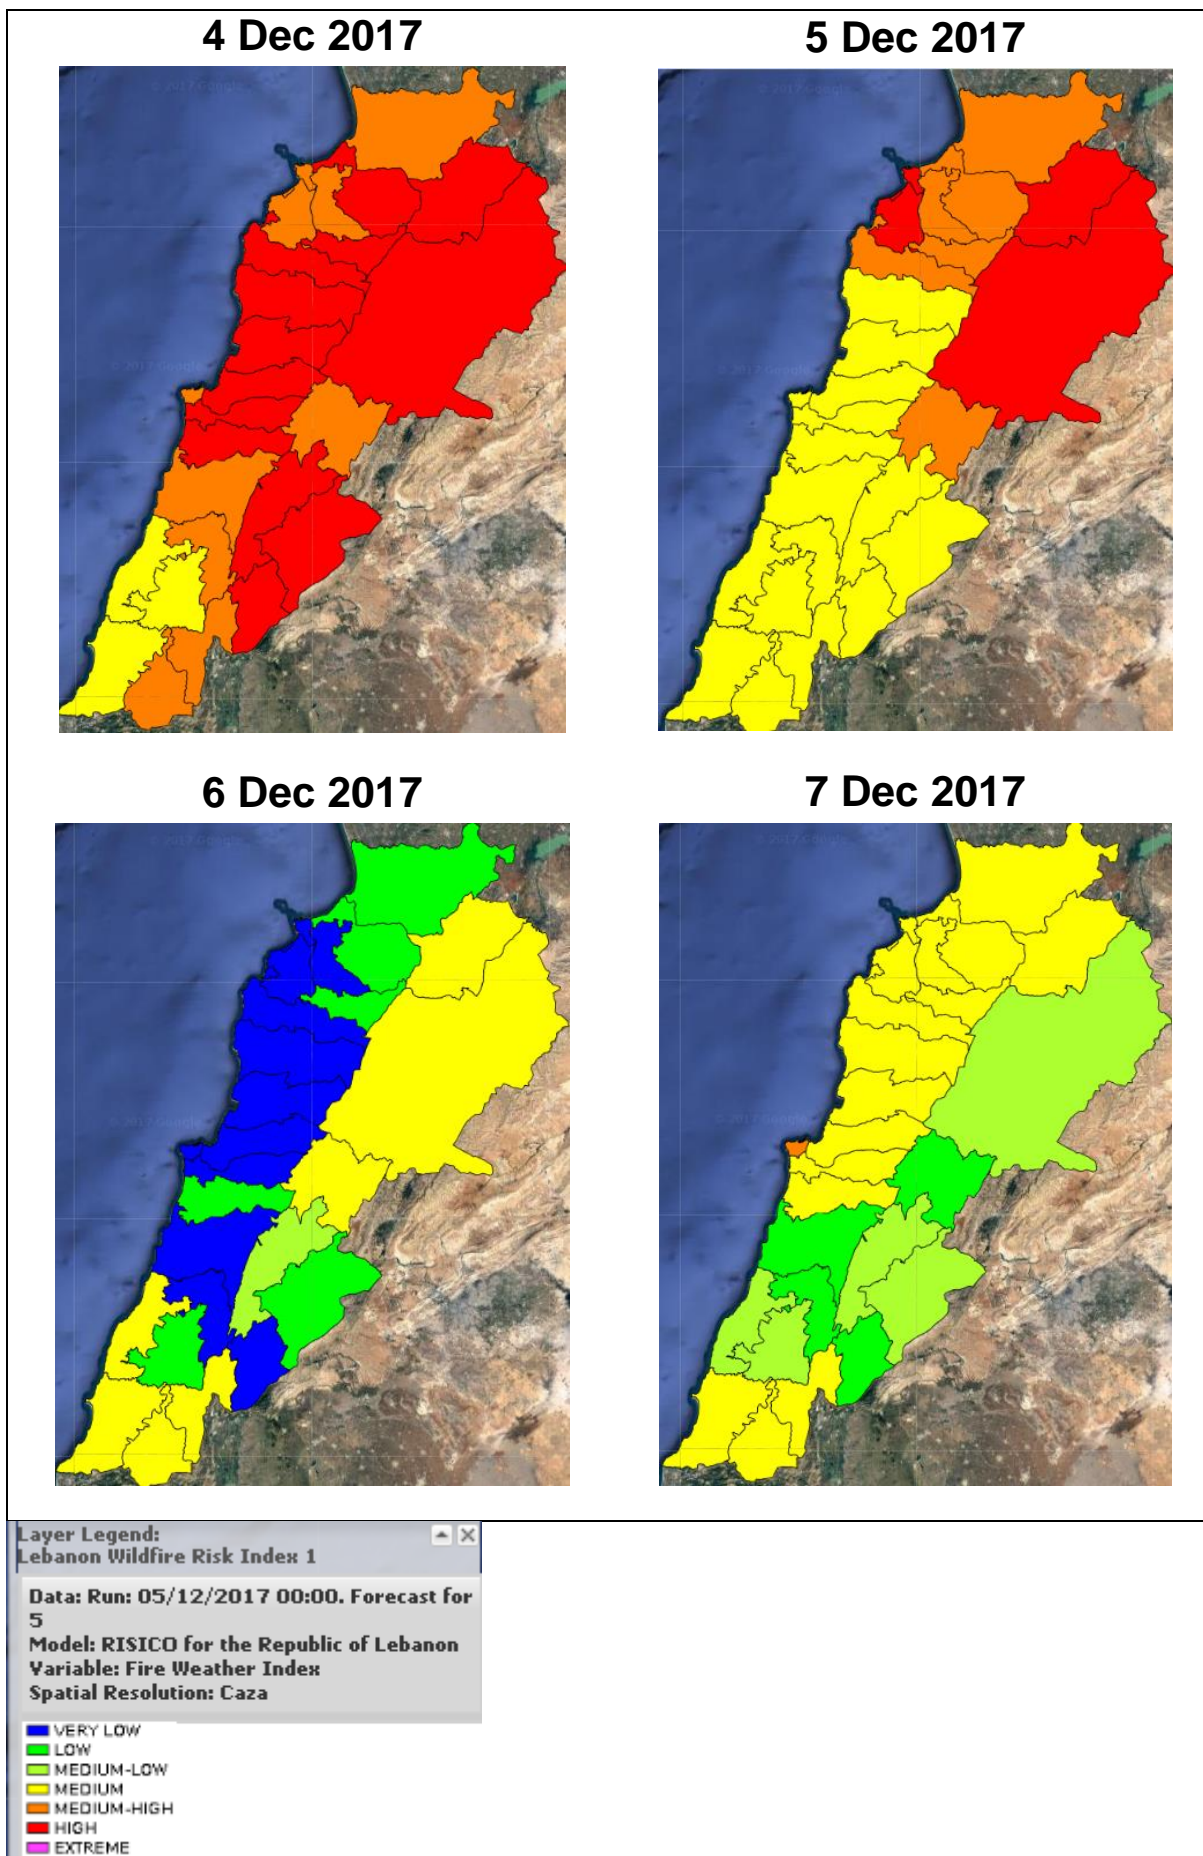

FIRE RISK INDEX