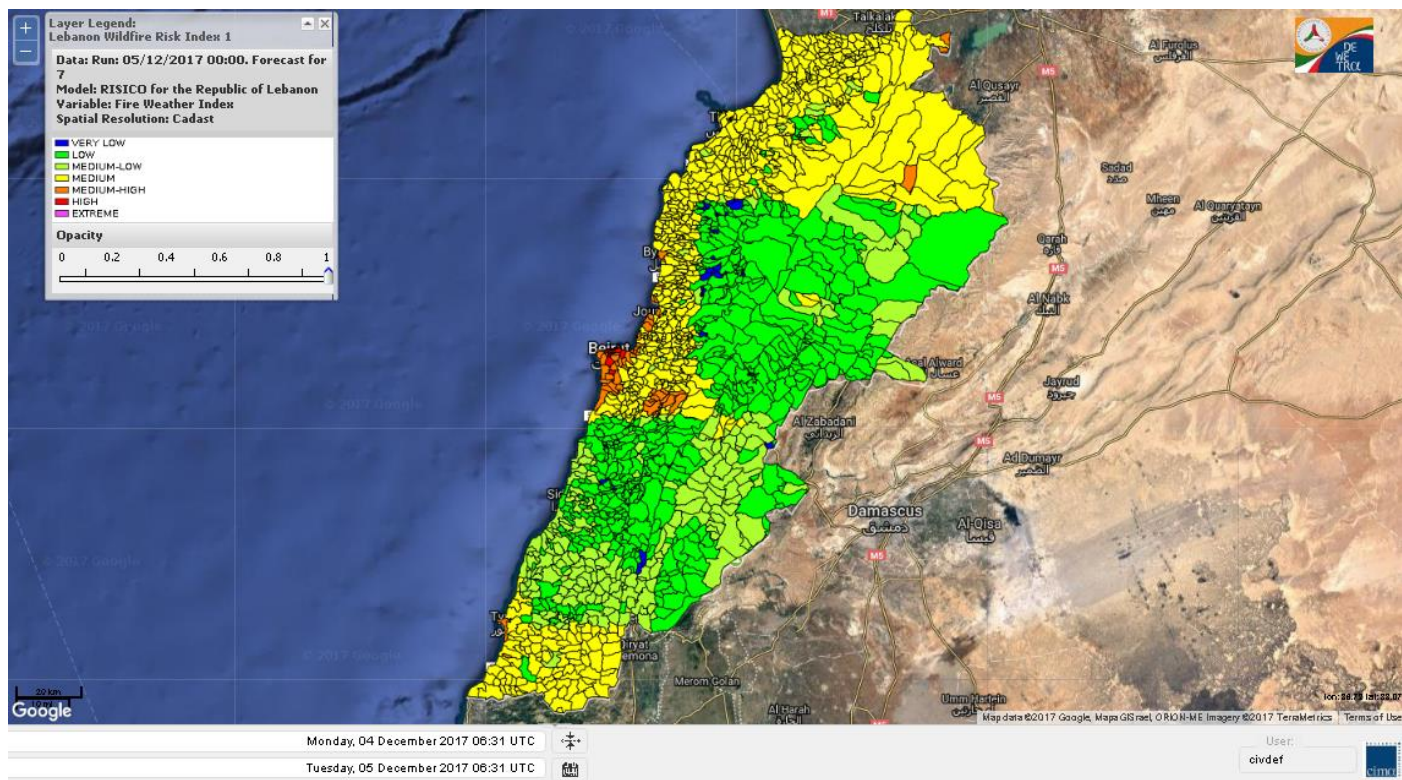

Beirut, 5 December 2017

FIRE RISK INDEX

Lebanon temperature for Lebanon for 5 Dec 2017

Lebanon humidity for Lebanon for 5 Dec 2017

Lebanon for 5 Dec 2017

Lebanon for 6 Dec 2017

Lebanon for 7 Dec 2017

Shouf Biosphere Reserve Forecast for 5 Dec 2017