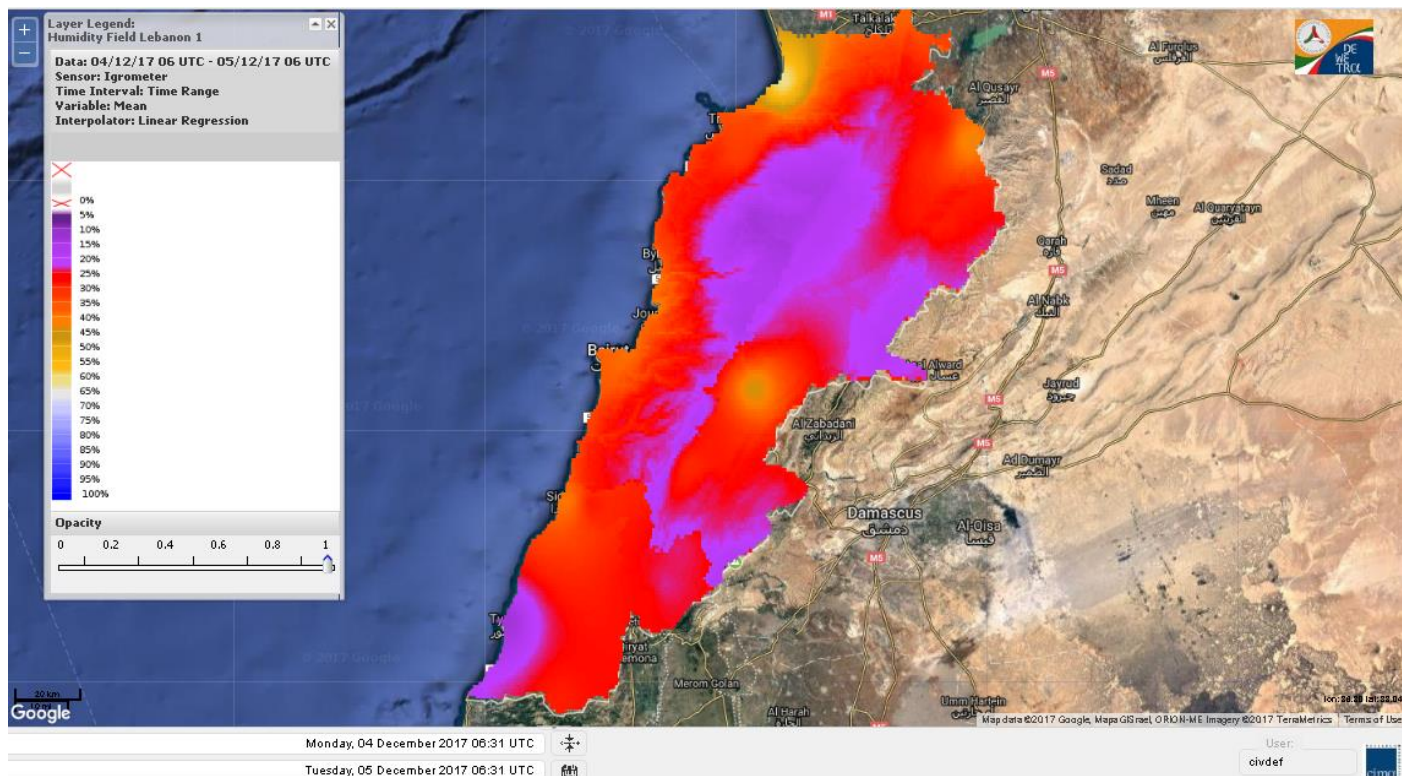

Beirut, 5 December 2017

FIRE RISK INDEX

Lebanon temperature for Lebanon for 5 Dec 2017

Lebanon humidity for Lebanon for 5 Dec 2017

Lebanon for 5 Dec 2017

Lebanon for 6 Dec 2017

Lebanon for 7 Dec 2017

Shouf Biosphere Reserve Forecast for 5 Dec 2017