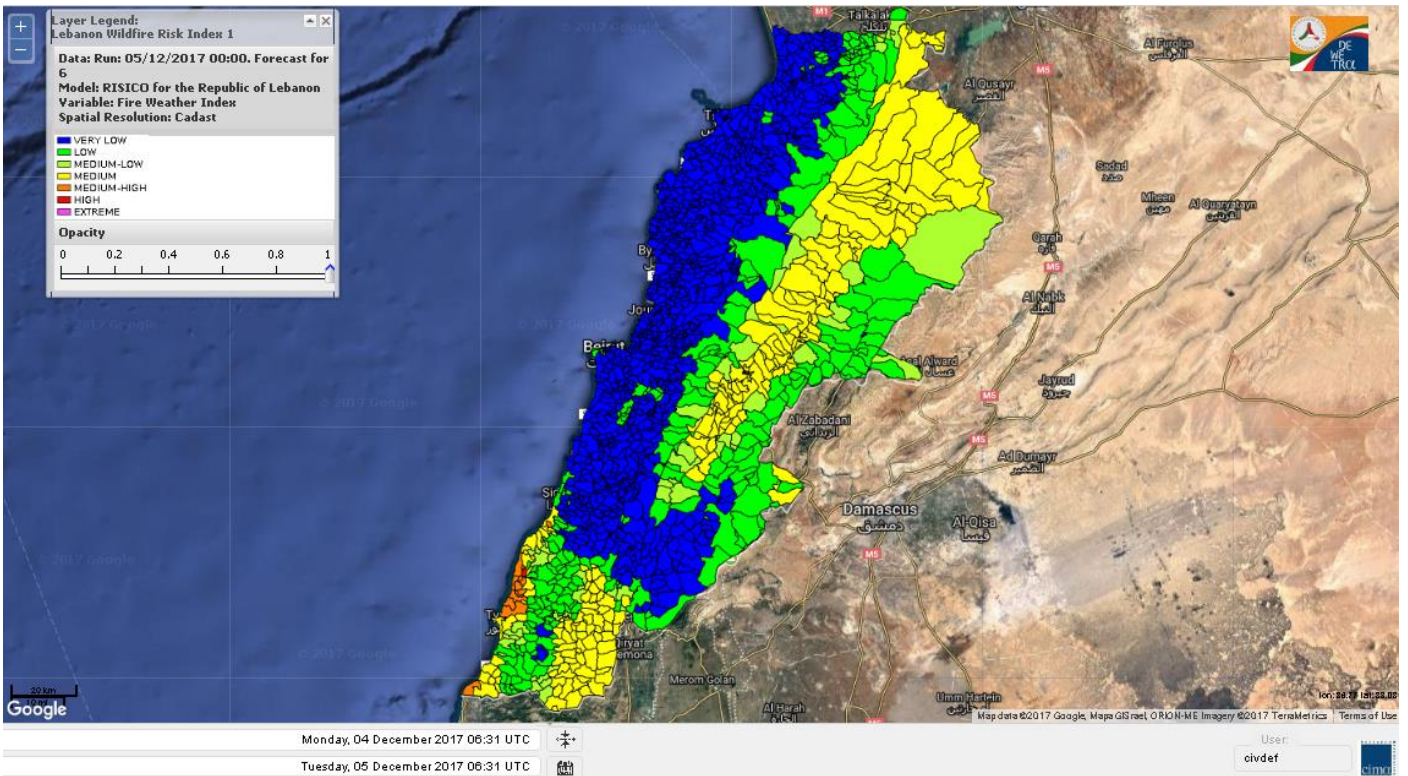

Beirut, 5 December 2017

FIRE RISK INDEX

Lebanon temperature for Lebanon for 5 Dec 2017

Lebanon humidity for Lebanon for 5 Dec 2017

Lebanon for 5 Dec 2017

Lebanon for 6 Dec 2017

Lebanon for 7 Dec 2017

Shouf Biosphere Reserve Forecast for 5 Dec 2017