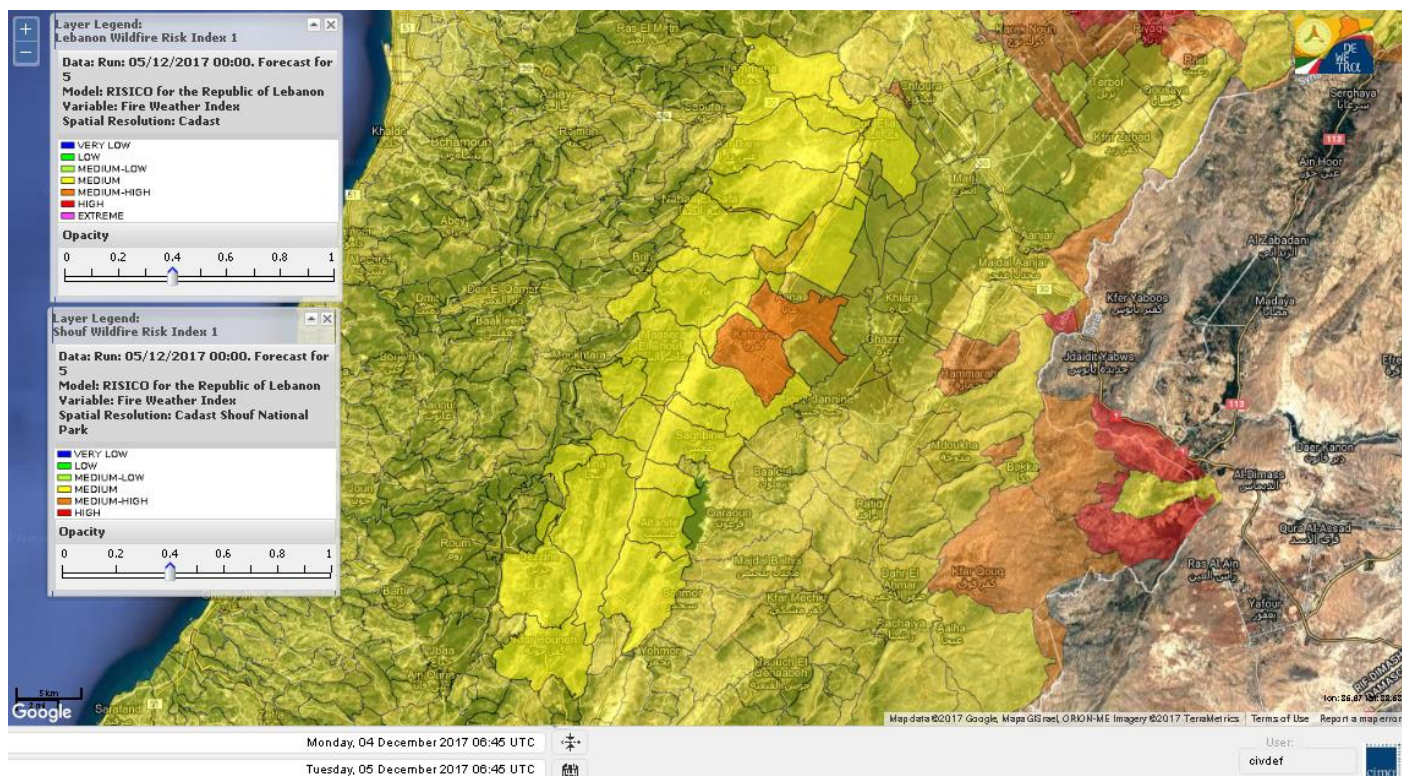

Shouf Biosphere Reserve Forecast for 5 Dec 2017