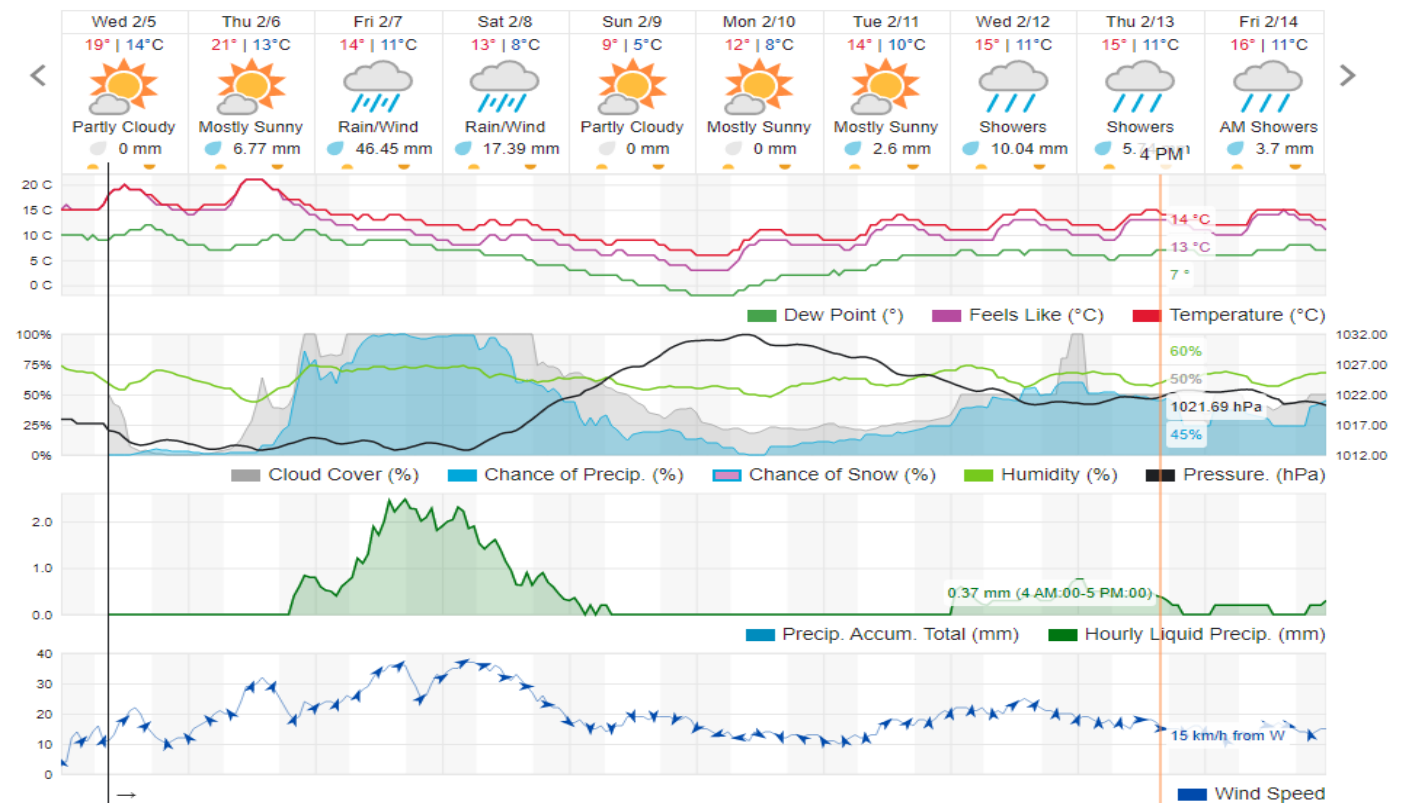

Beirut, Beirut Governorate, Lebanon 10-Day Weather Forecast

17° ACHRAFIEH, RIZK STATION | CHANGE

TODAY HOURLY 10-DAY CALENDAR HISTORY WUNDERMAP

Customize