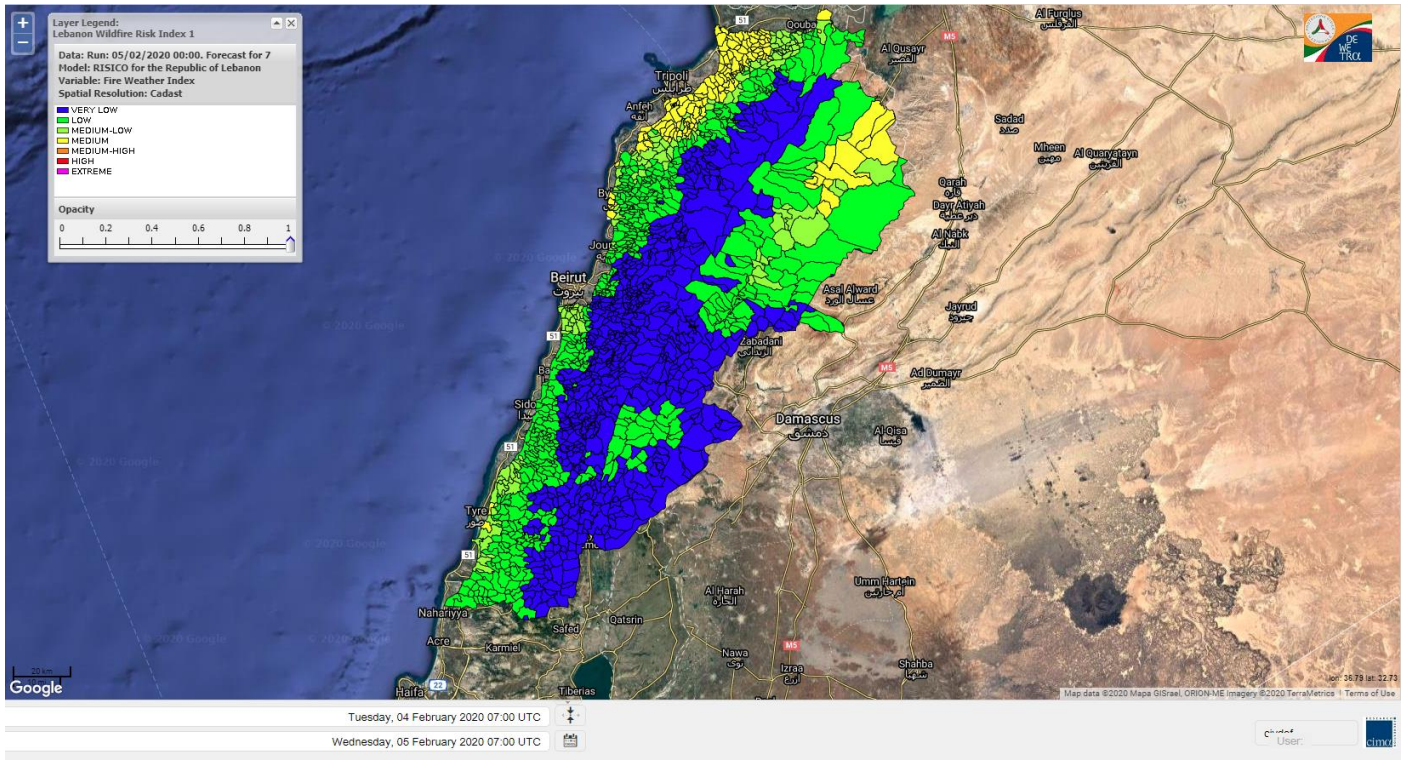

Lebanon for 7 February 2020