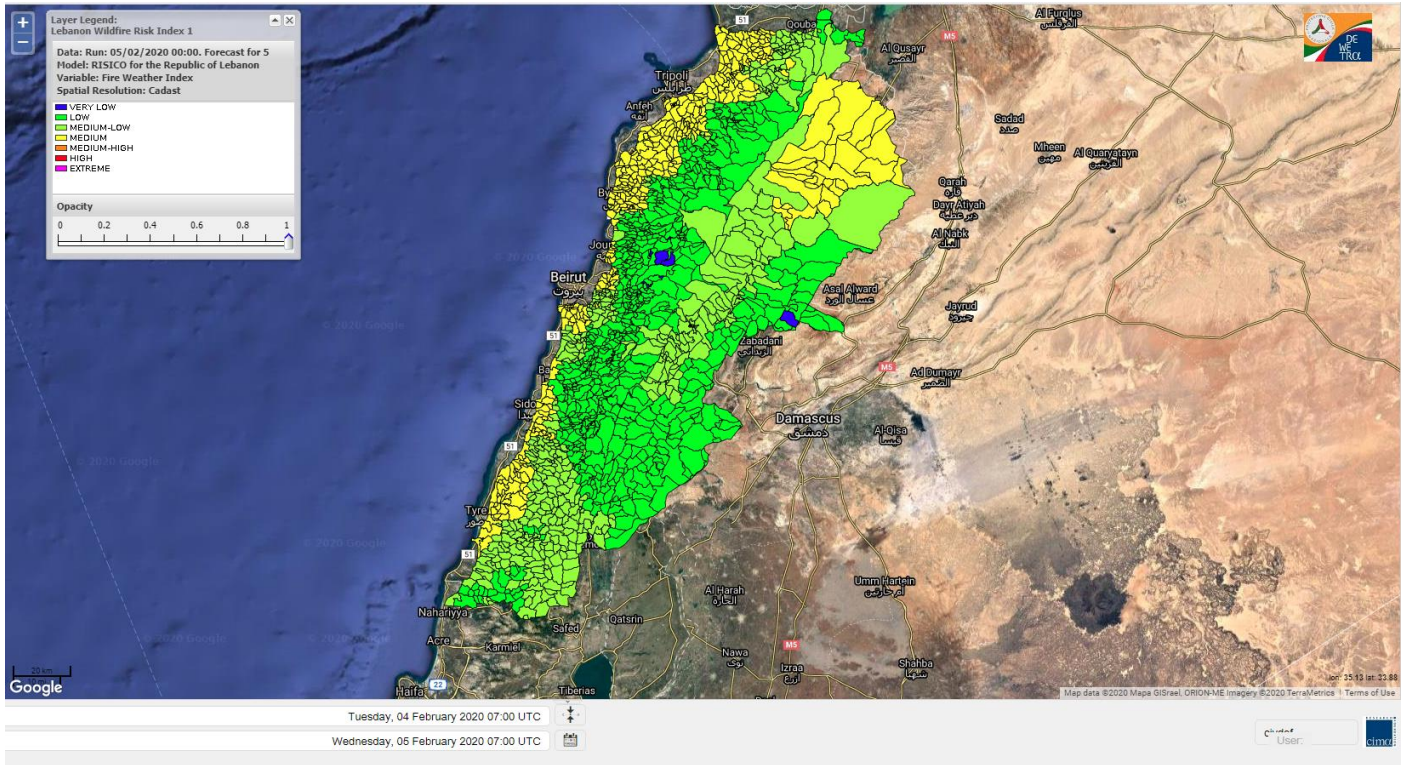

Lebanon for 5 February 2020