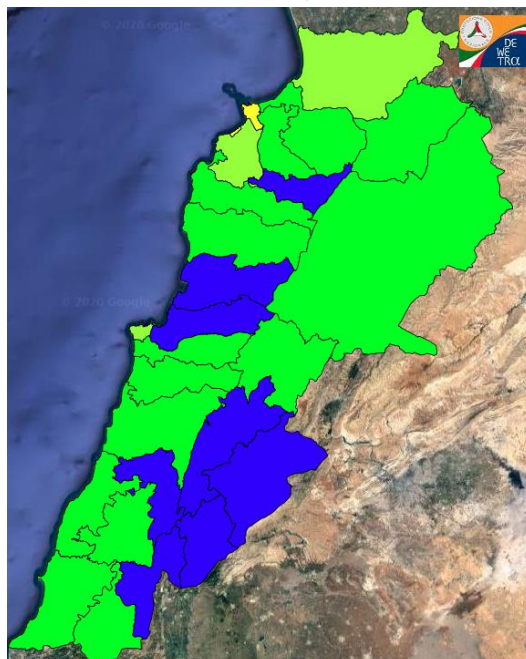

Beirut, 5 February 2020

FIRE RISK INDEX

4 February 2020

5 February 2020

6 February 2020

7 February 2020

Layer Legend:

Lebanon Wildfire Risk Index 1