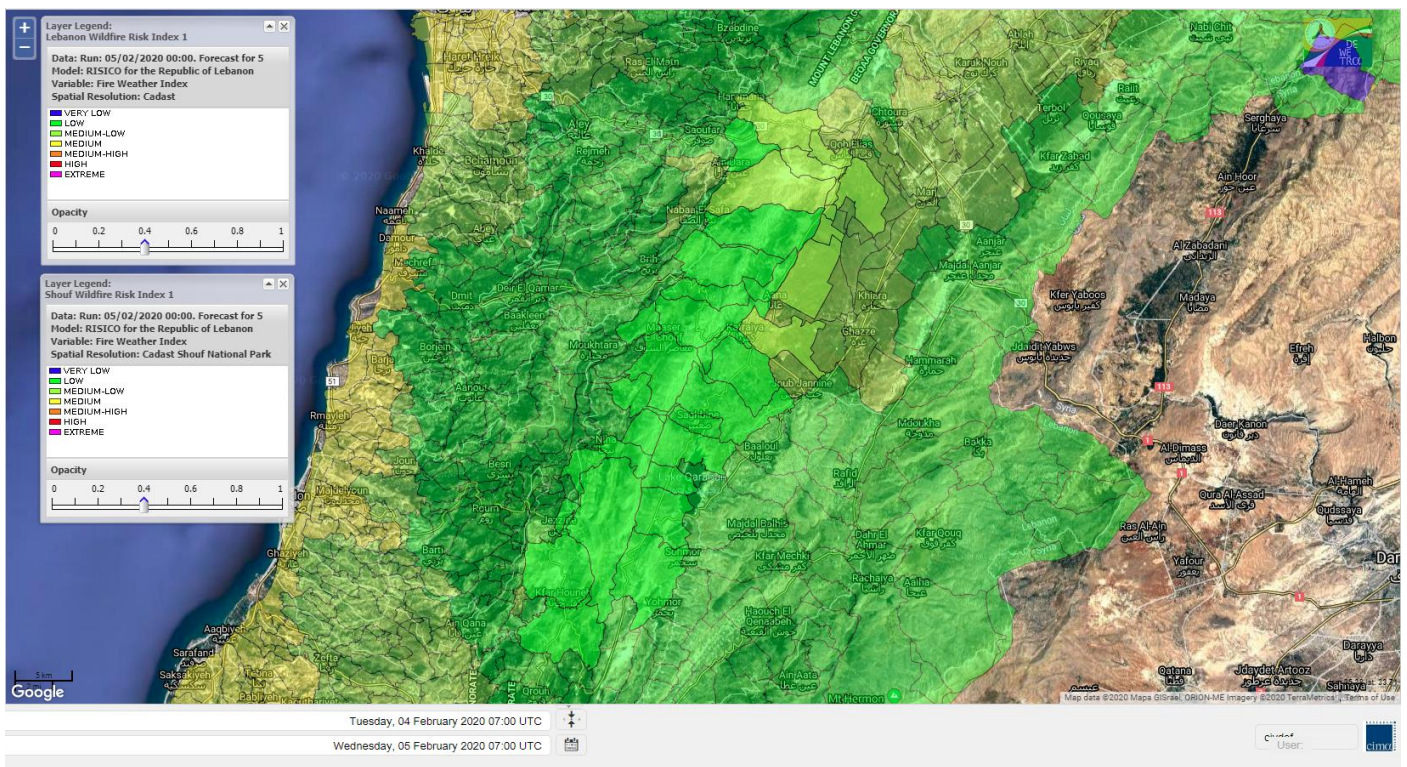

Lebanon for 5 February 2020

Lebanon for 6 February 2020

Lebanon for 7 February 2020

Shouf Biosphere Reserve Forecast for 5 February 2020

Shouf Biosphere Reserve Forecast for 6 February 2020

Shouf Biosphere Reserve Forecast for 7 February 2020