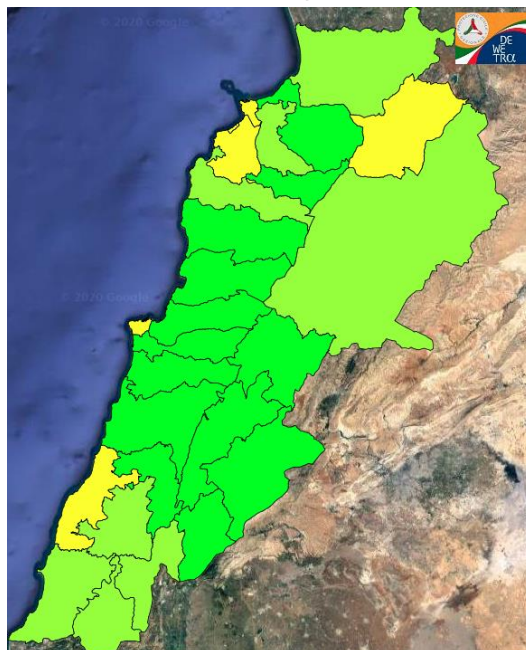

5 February 2020