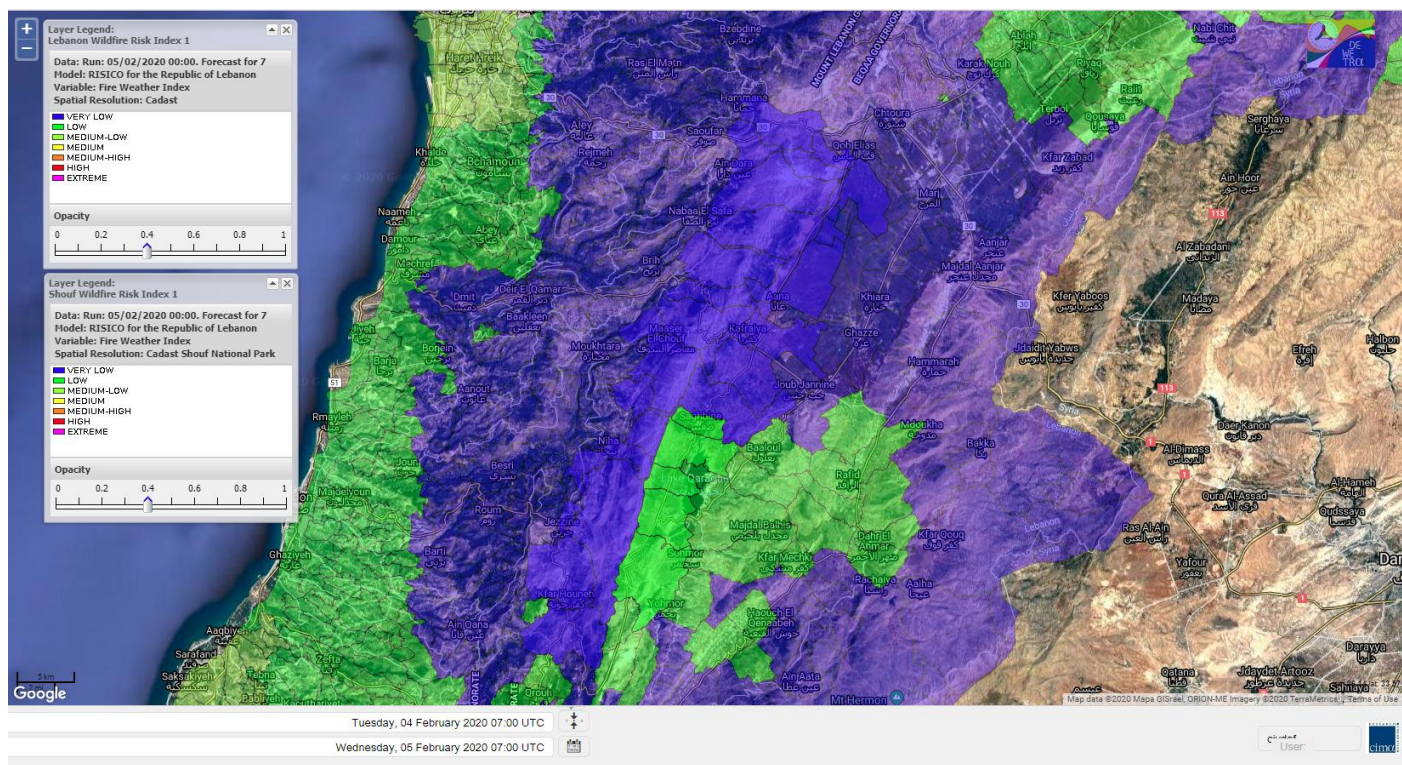

Lebanon for 5 February 2020

Lebanon for 6 February 2020

Lebanon for 7 February 2020

Shouf Biosphere Reserve Forecast for 5 February 2020

Shouf Biosphere Reserve Forecast for 6 February 2020

Shouf Biosphere Reserve Forecast for 7 February 2020