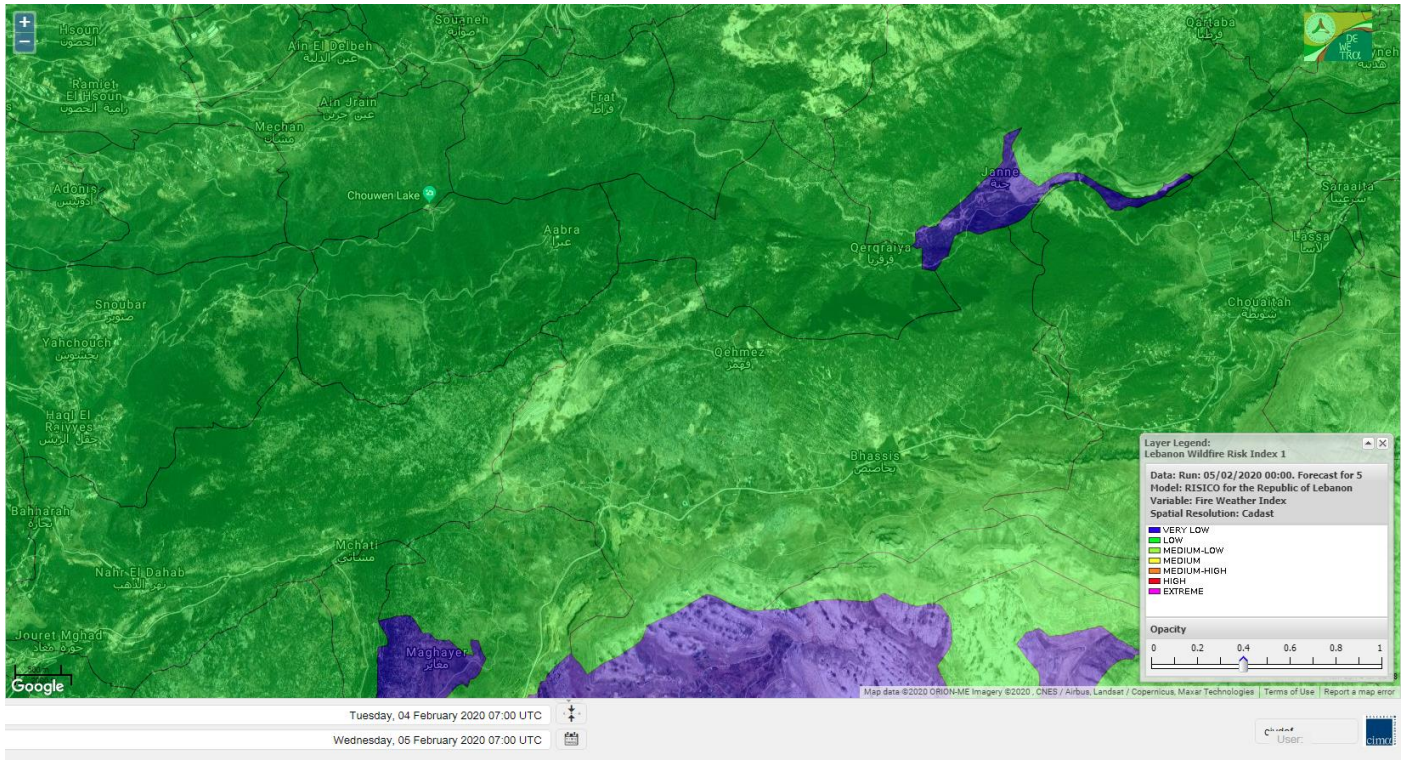

Jabal Moussa Reserve Forecast for 5 February 2020