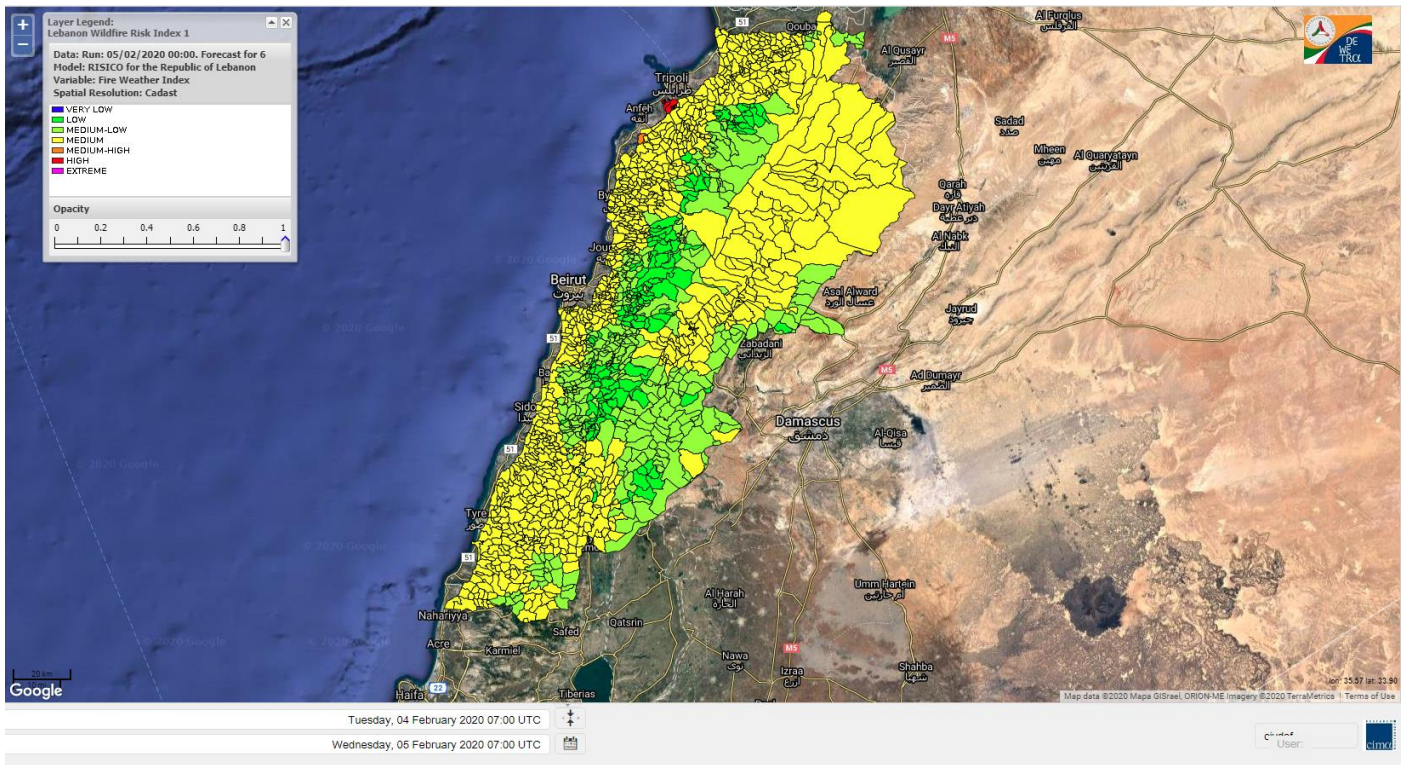

Lebanon for 6 February 2020