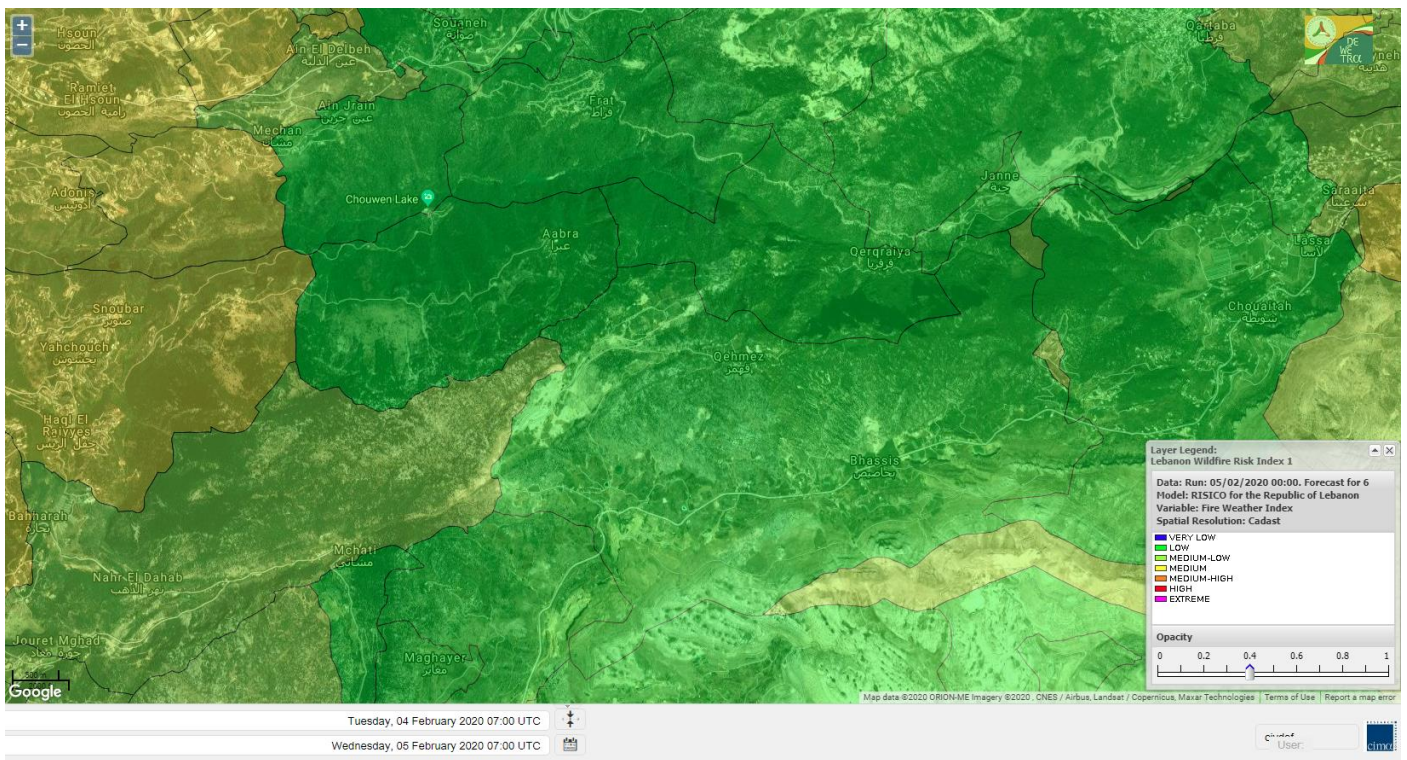

Jabal Moussa Reserve Forecast for 6 February 2020