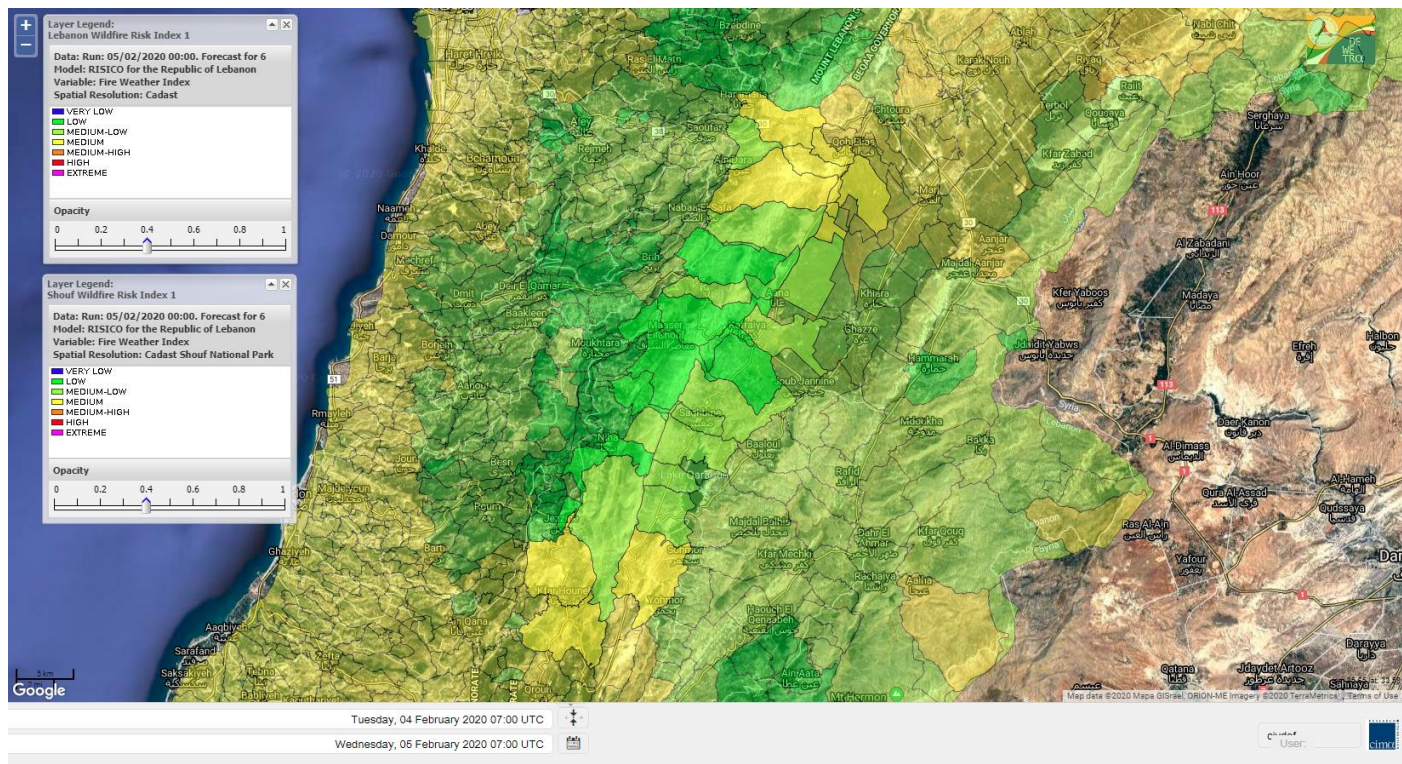

Lebanon for 5 February 2020

Lebanon for 6 February 2020

Lebanon for 7 February 2020

Shouf Biosphere Reserve Forecast for 5 February 2020

Shouf Biosphere Reserve Forecast for 6 February 2020

Shouf Biosphere Reserve Forecast for 7 February 2020