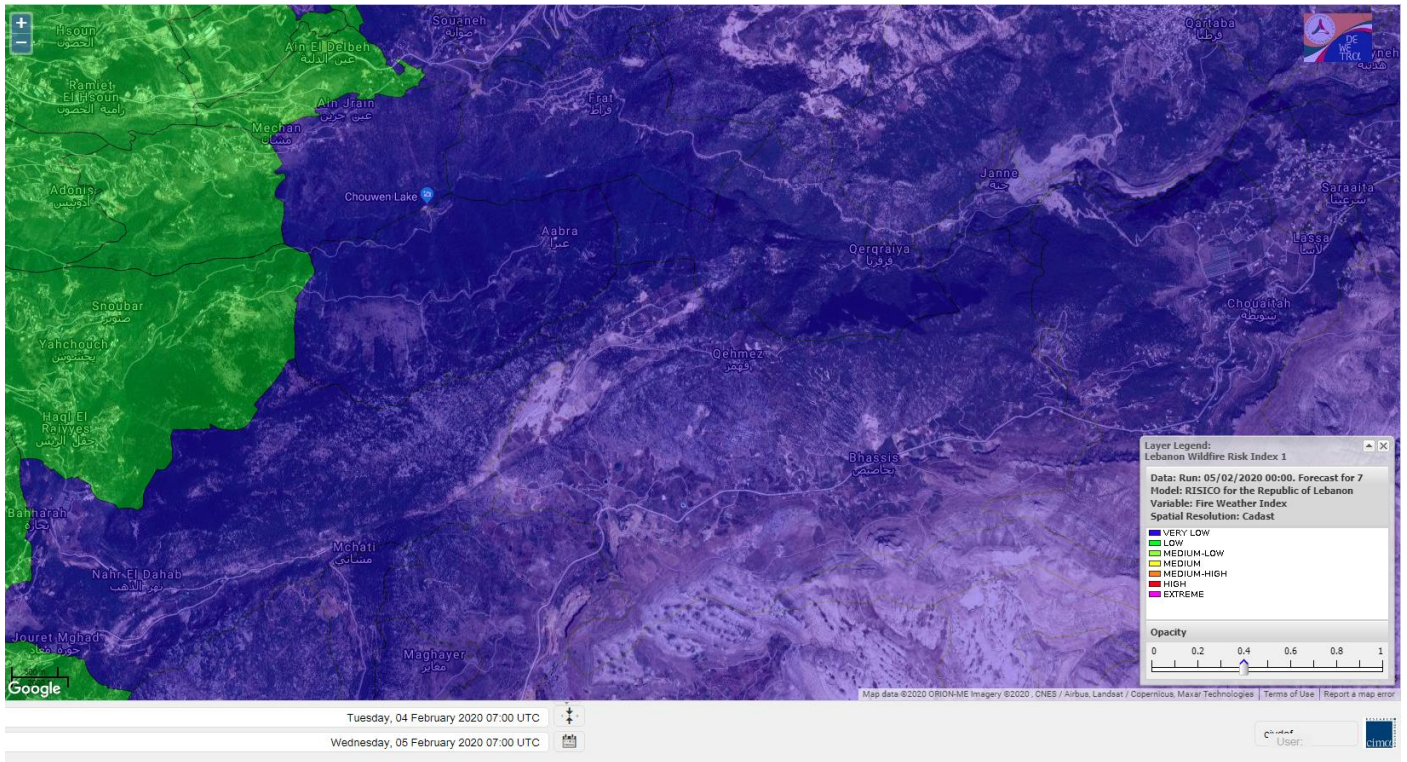

Jabal Moussa Reserve Forecast for 7 February 2020