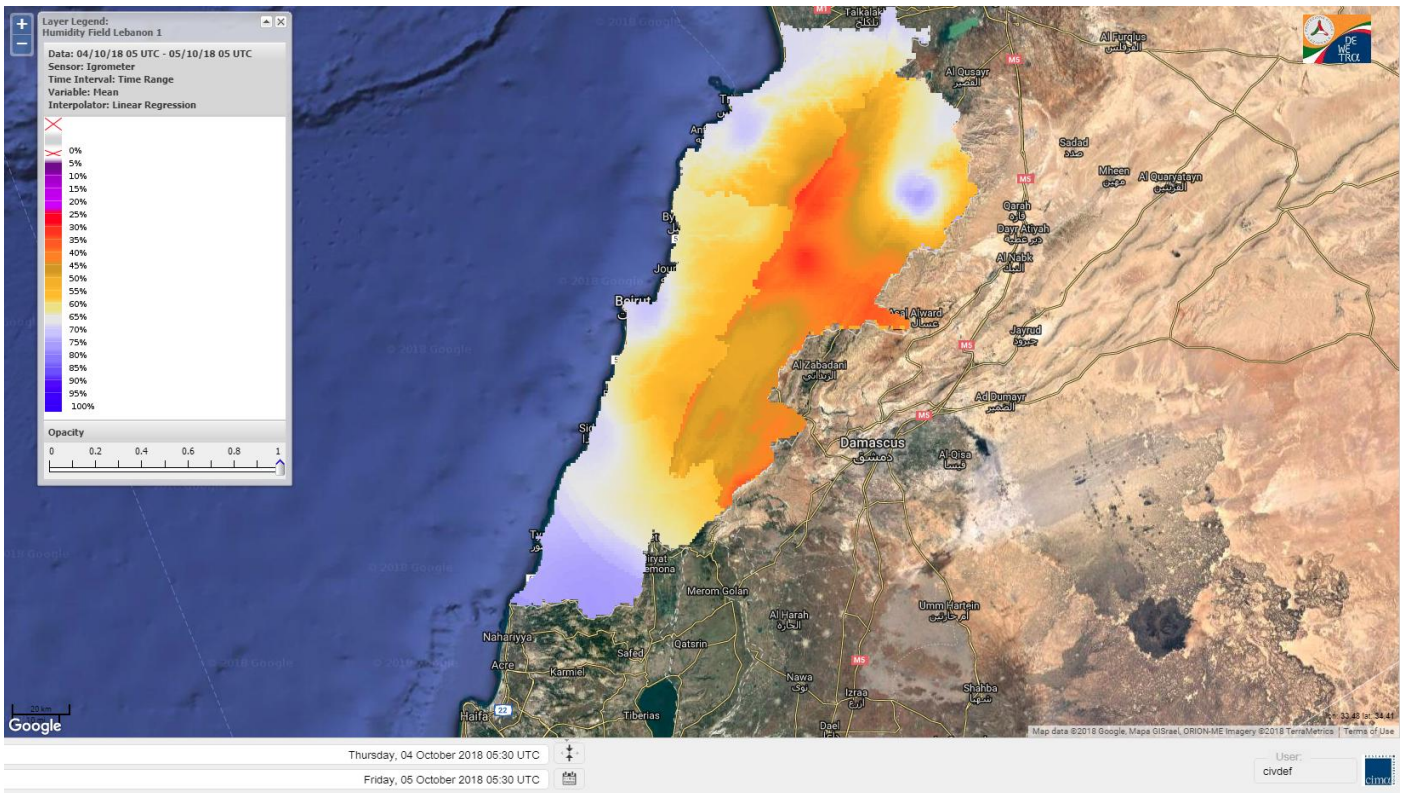

Lebanon humidity for Lebanon 5 OCT 2018