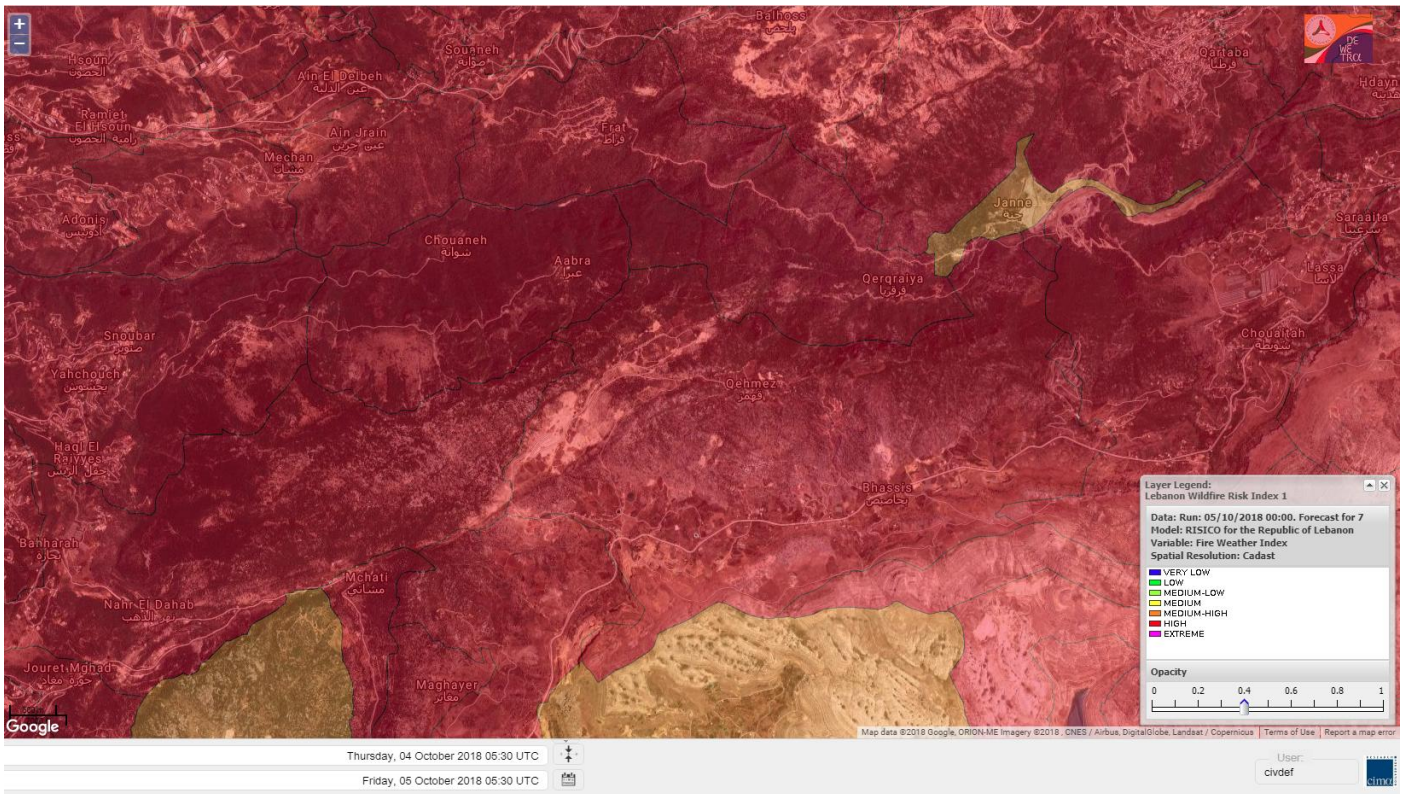

Jabal Moussa Reserve Forecast for 7 OCT 2018

Beirut, Lebanon

25° ACHRAFIEH, RIZK STATION | REPORT | CHANGE

TODAY HOURLY **10-DAY** CALENDAR HISTORY WUNDERMAP

Customize