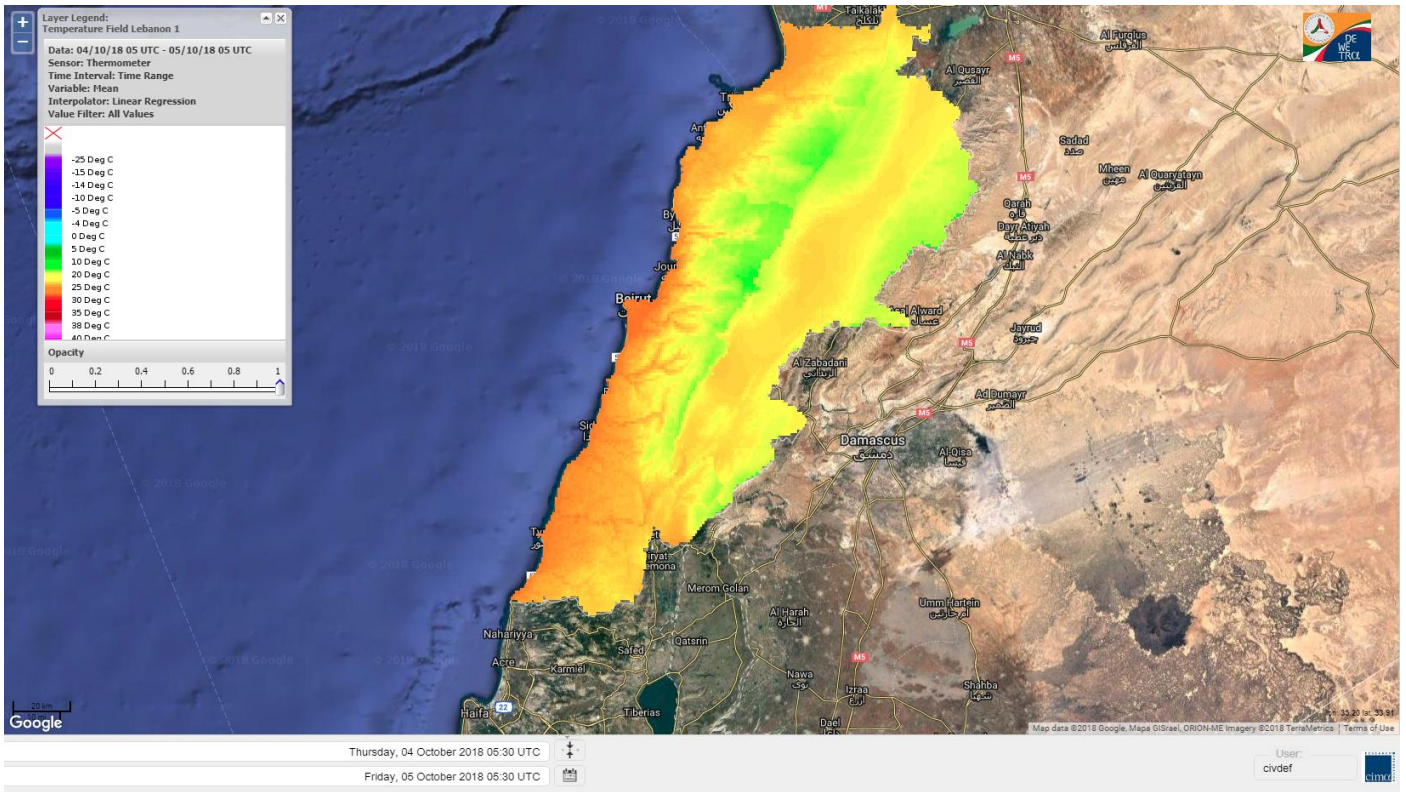

Lebanon temperature for Lebanon 5 OCT 2018