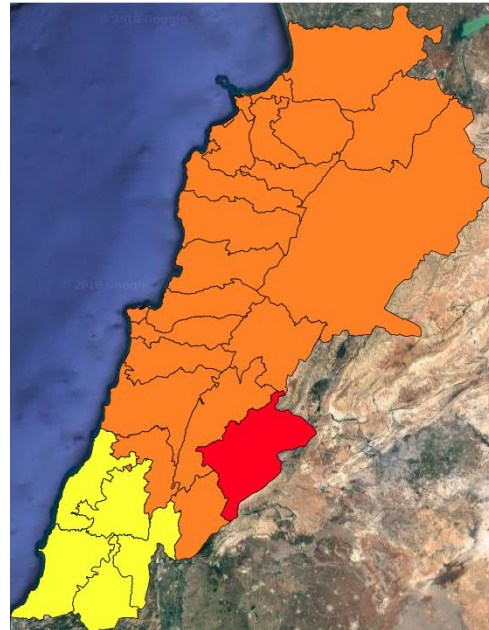

FIRE RISK INDEX

4 OCT 2018

5 OCT 2018

6 OCT 2018

7 OCT 2018

Layer Legend:
Lebanon Wildfire Risk Index 1

Data: Run: 05/10/2018 00:00. Forecast for 5
Model: RISICO for the Republic of Lebanon
Variable: Fire Weather Index
Spatial Resolution: Caza

- VERY LOW
- LOW
- MEDIUM-LOW
- MEDIUM
- MEDIUM-HIGH
- HIGH
- EXTREME