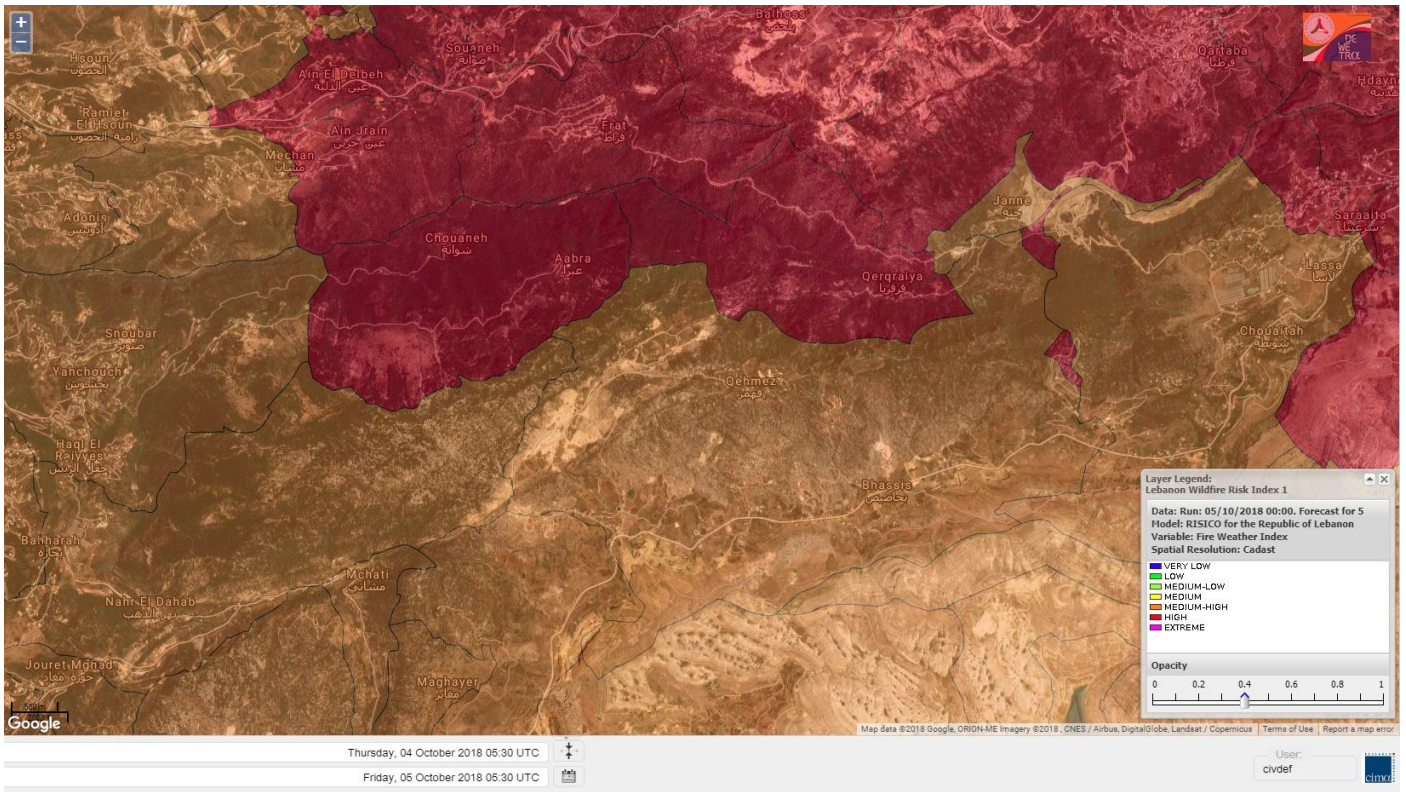

Jabal Moussa Reserve Forecast for 5 OCT 2018