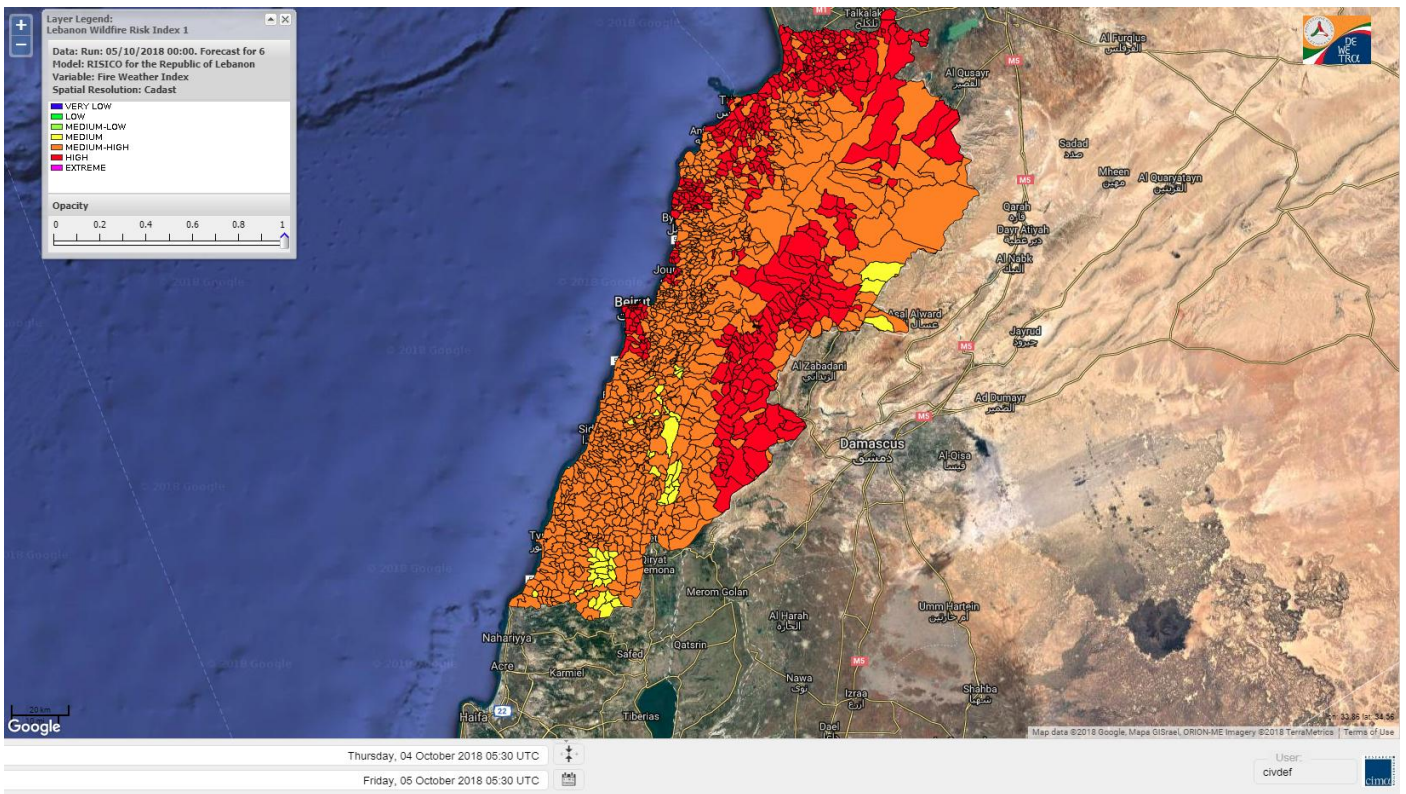

Lebanon for 6 OCT 2018