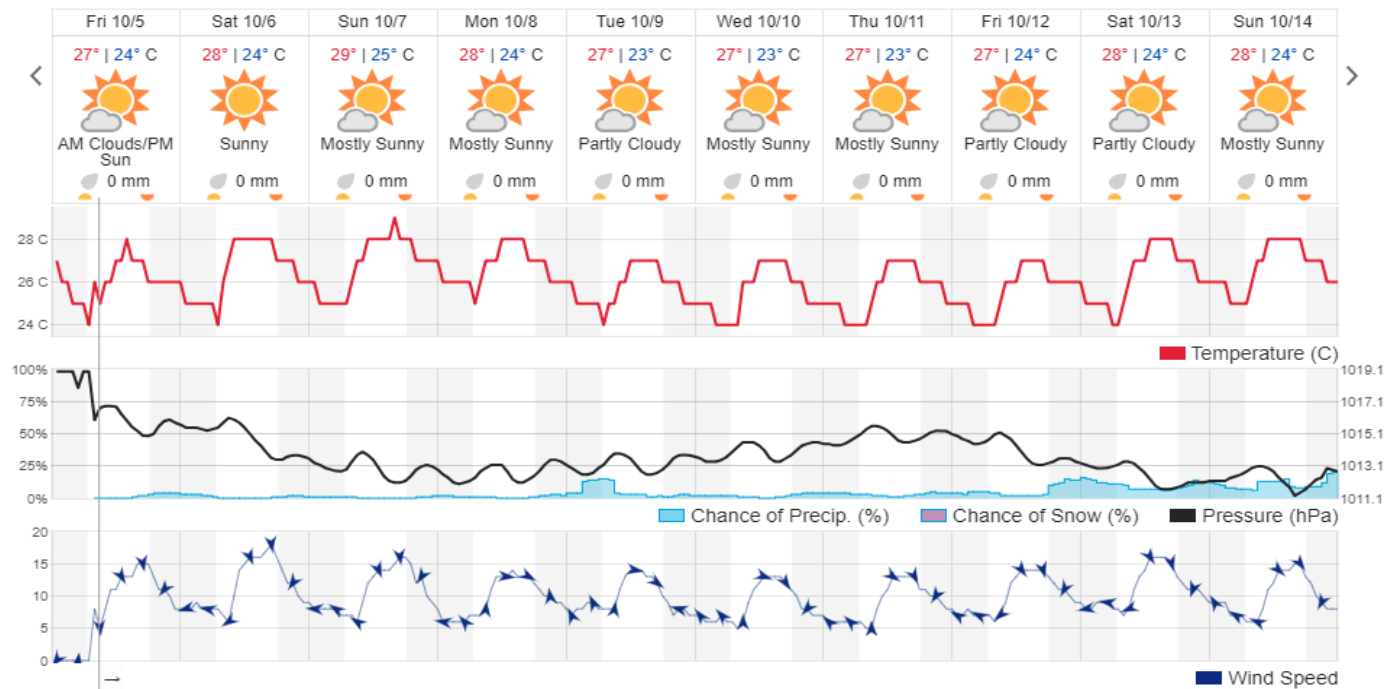

## Beirut, Lebanon

25° ACHRAFIEH, RIZK STATION | REPORT | CHANGE

TODAY HOURLY **10-DAY** CALENDAR HISTORY WUNDERMAP

Customize

View Calendar Forecast

Scientific Forecaster Discussion