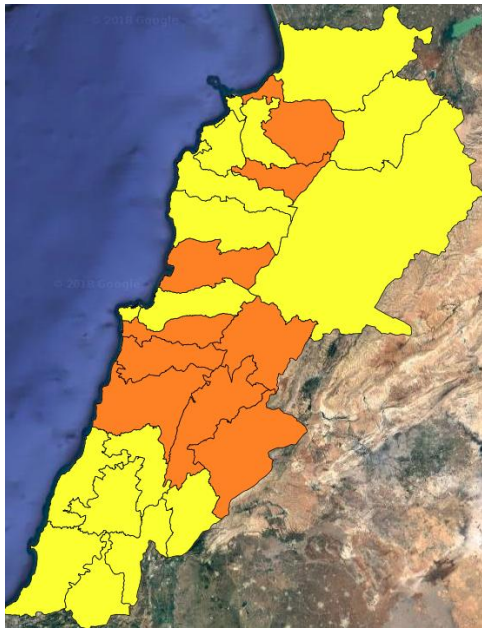

FIRE RISK INDEX

4 OCT 2018