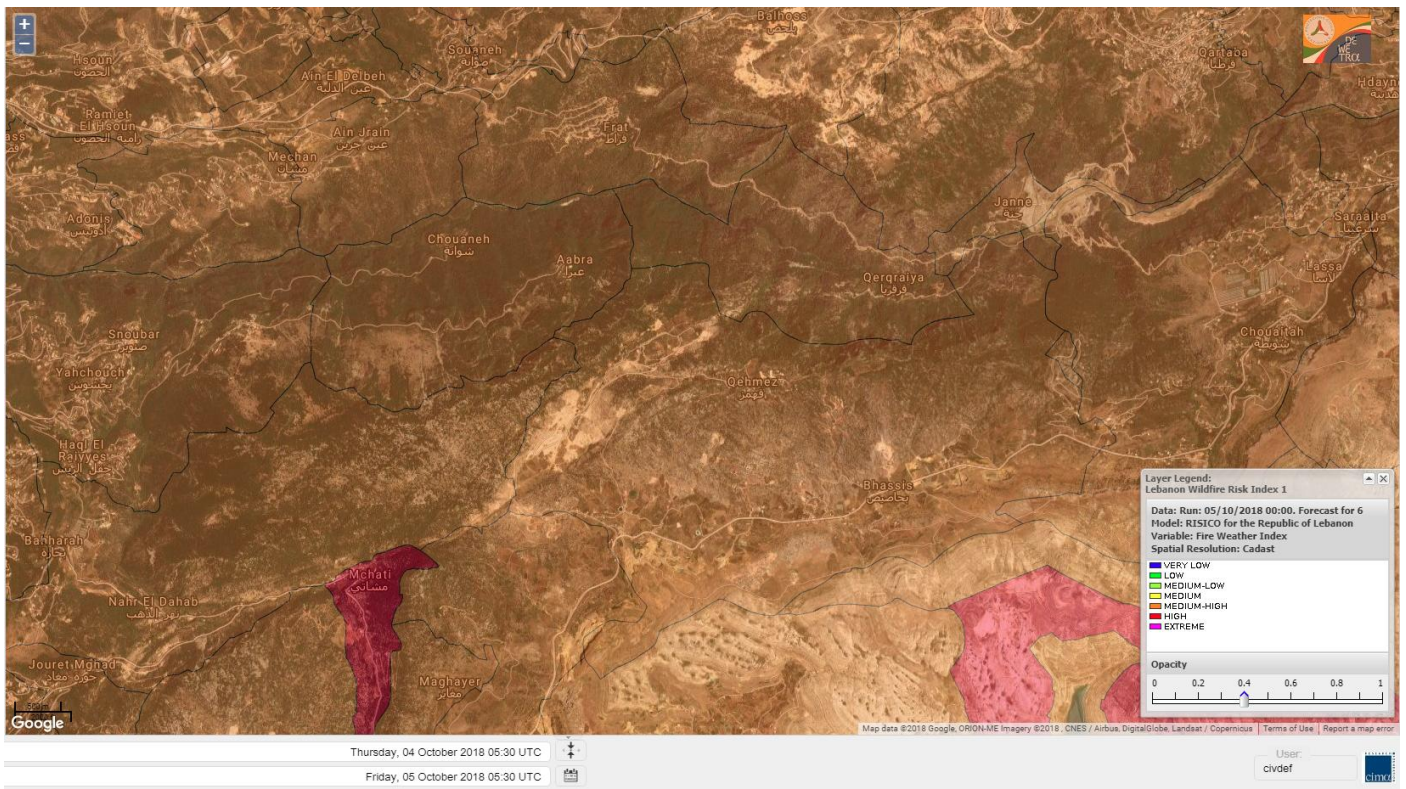

Jabal Moussa Reserve Forecast for 6 OCT 2018