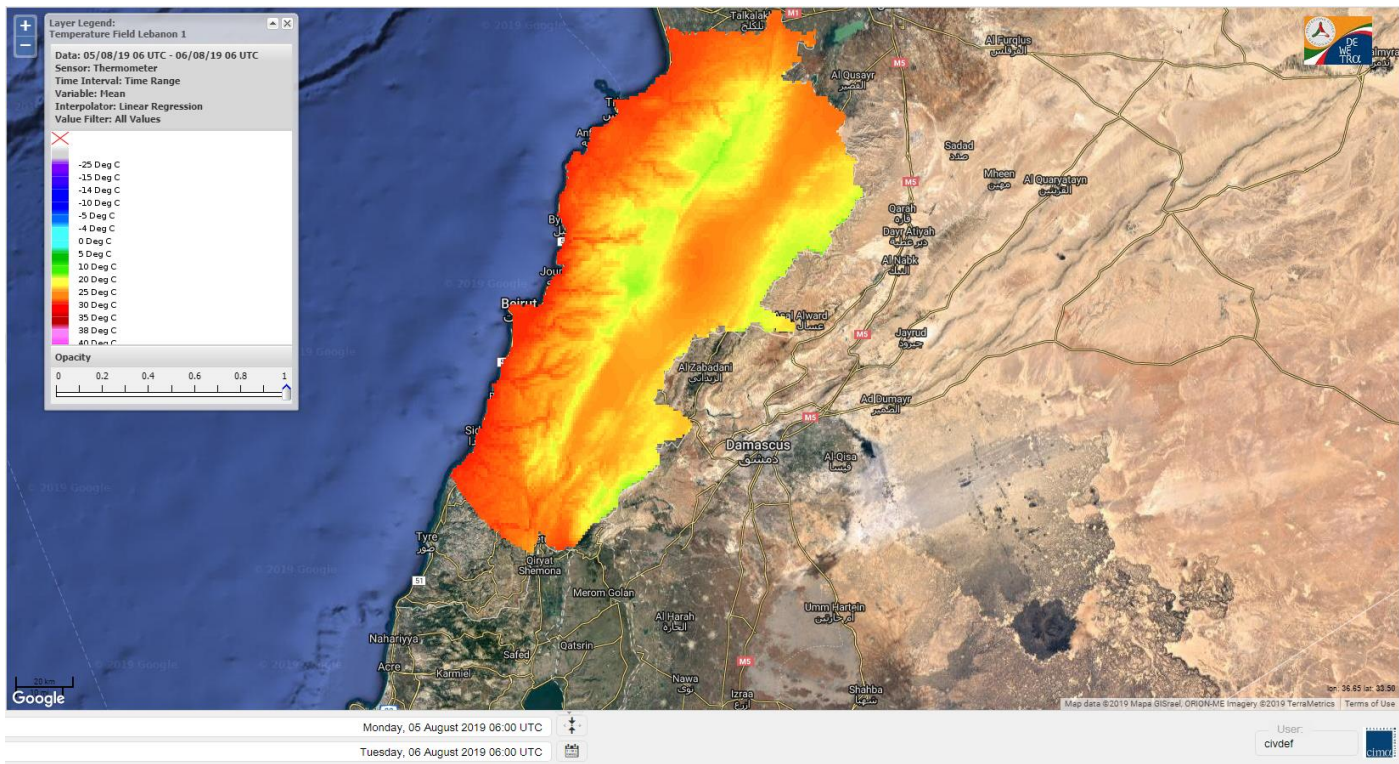

Lebanon temperature for 6 Aug 2019