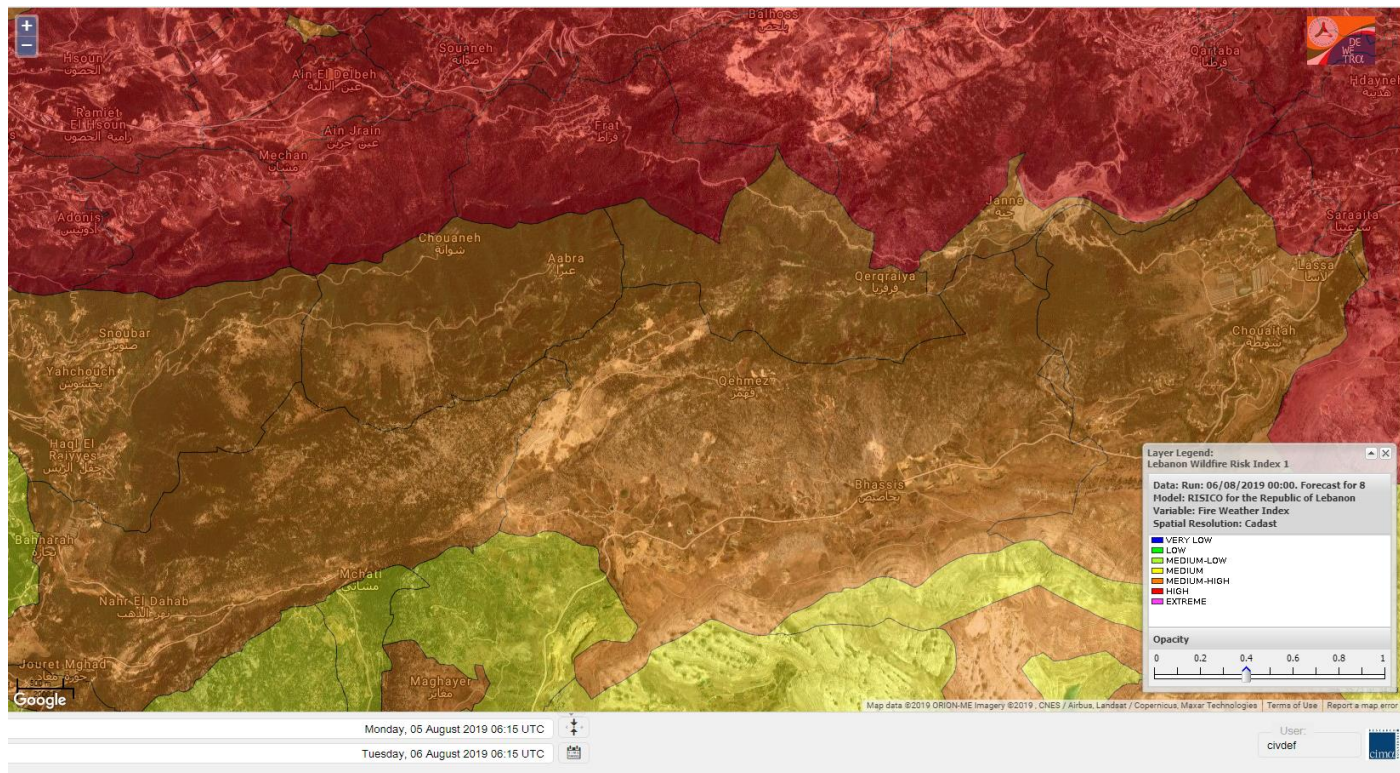

Jabal Moussa Reserve Forecast for 8 Aug 2019