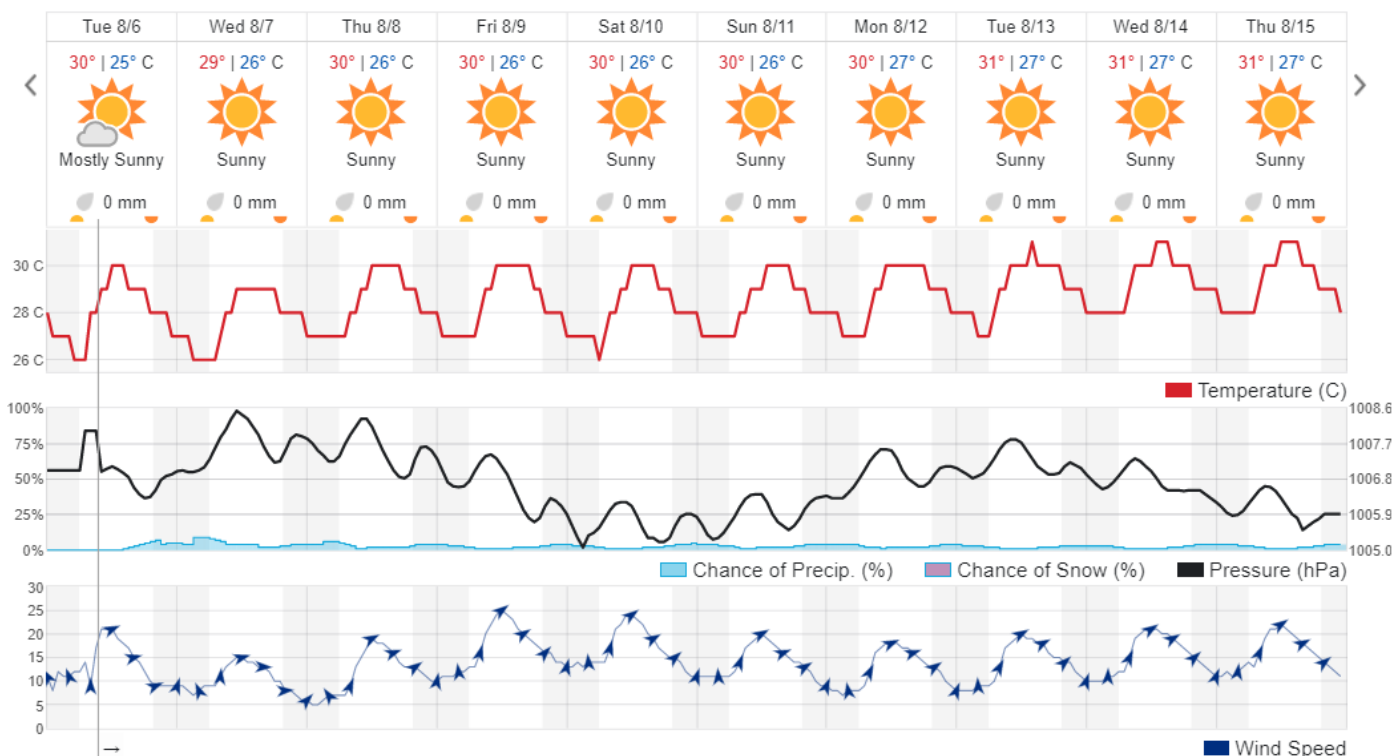

Beirut, LB

29° ACHRAFIEH, RIZK STATION | CHANGE

TODAY

HOURLY

10-DAY

CALENDAR

HISTORY

WUNDERMAP

Customize