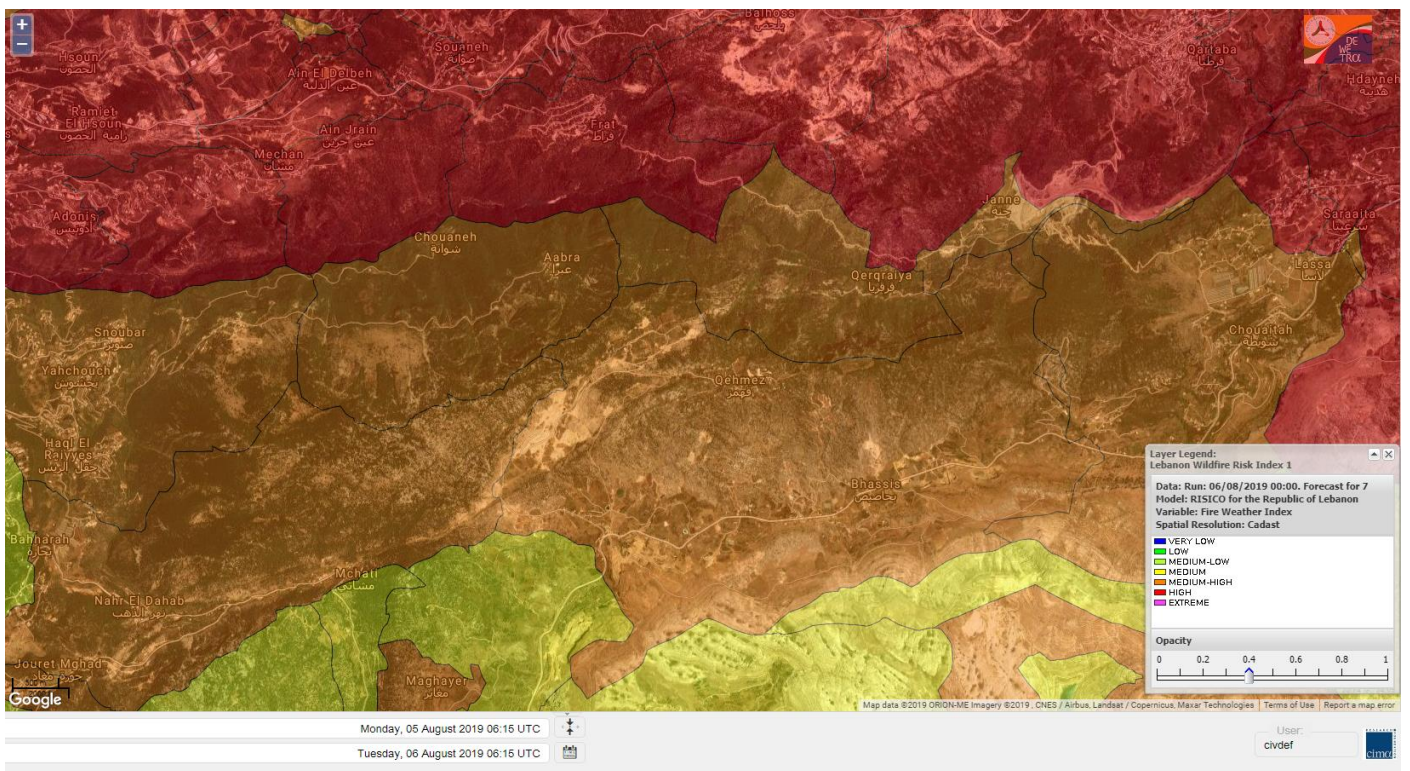

Jabal Moussa Reserve Forecast for 7 Aug 2019