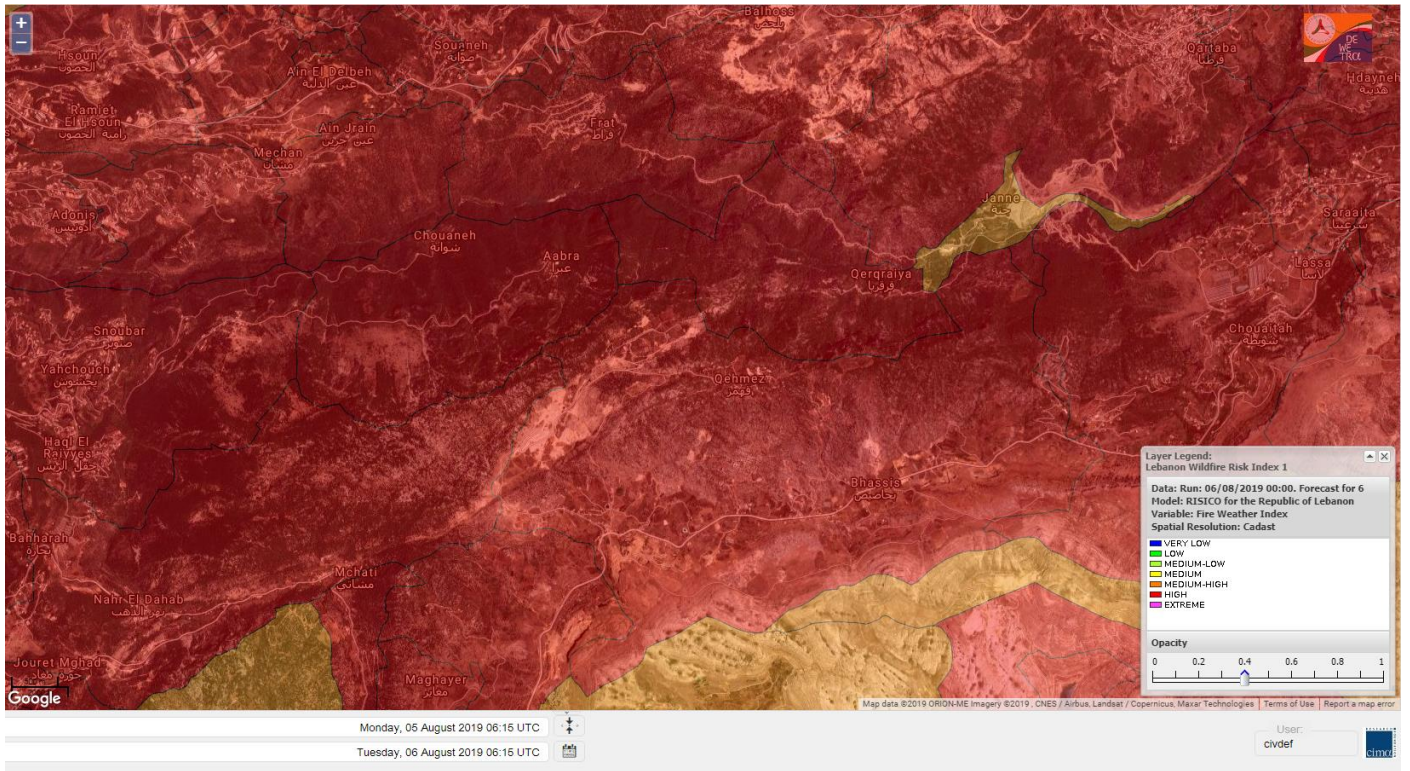

Jabal Moussa Reserve Forecast for 6 Aug 2019