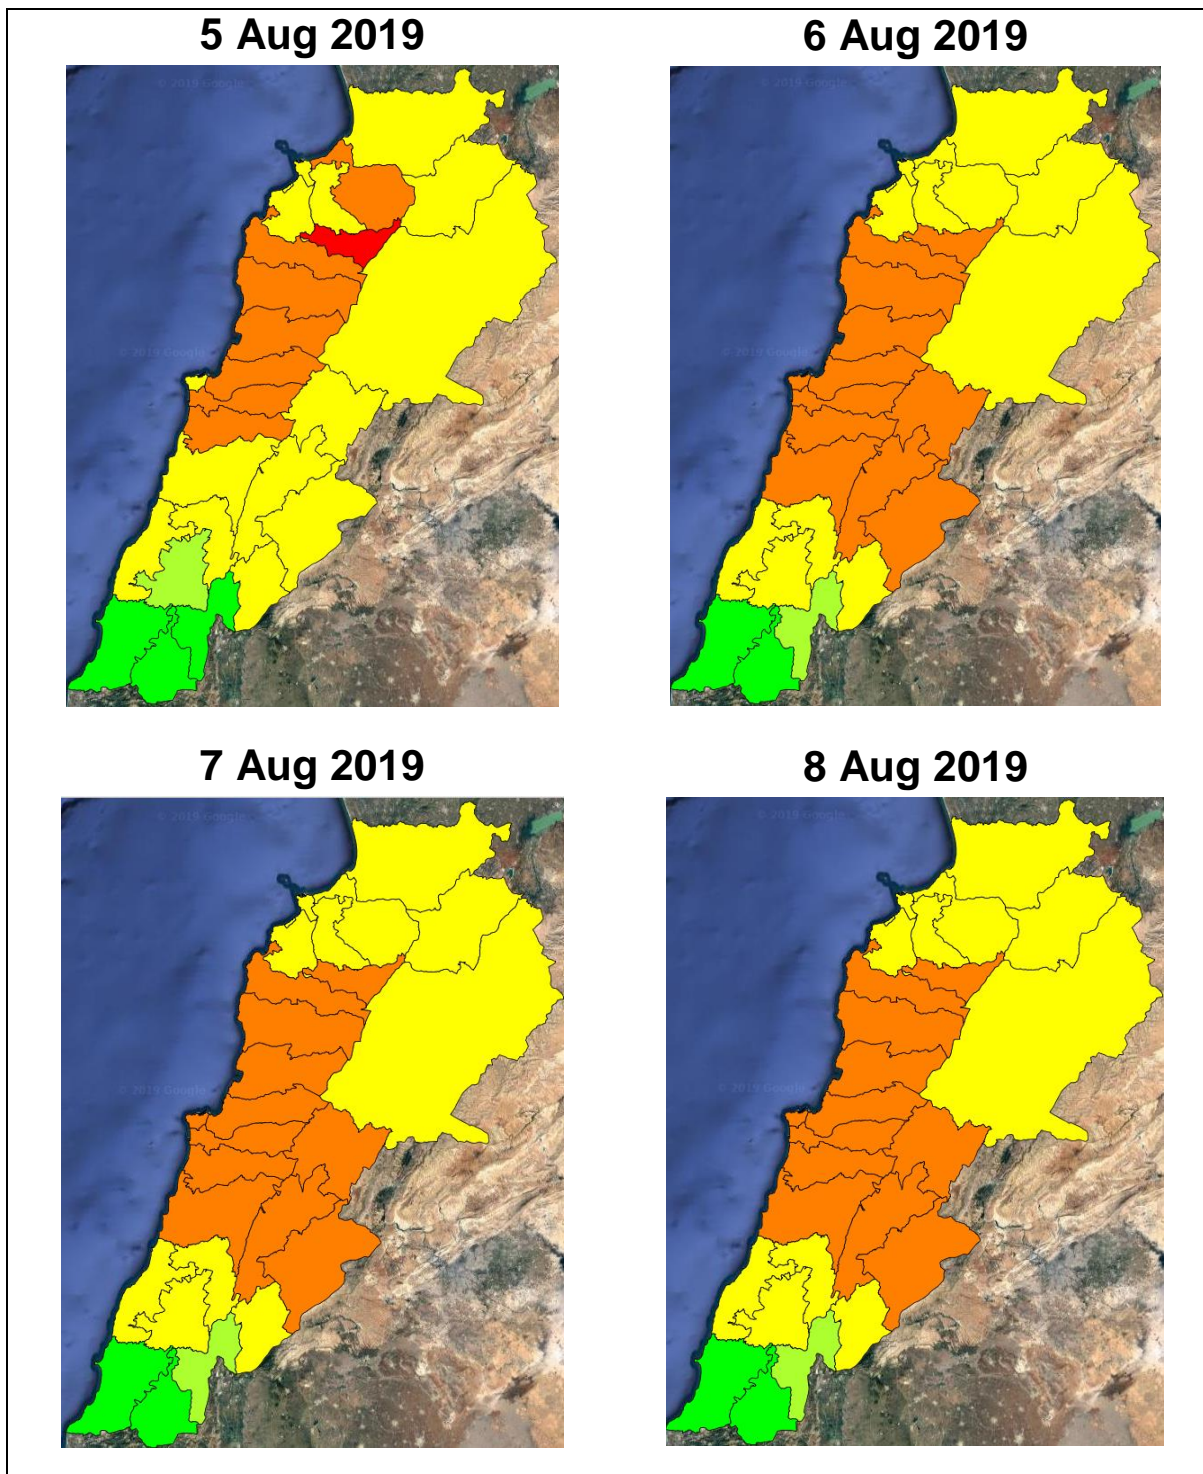

FIRE RISK INDEX

Layer Legend:
Lebanon Wildfire Risk Index 1

Data: Run: 06/08/2019 00:00. Forecast for 6
Model: RISICO for the Republic of Lebanon
Variable: Fire Weather Index
Spatial Resolution: Caza

- VERY LOW
- LOW
- MEDIUM-LOW
- MEDIUM
- MEDIUM-HIGH
- HIGH
- EXTREME