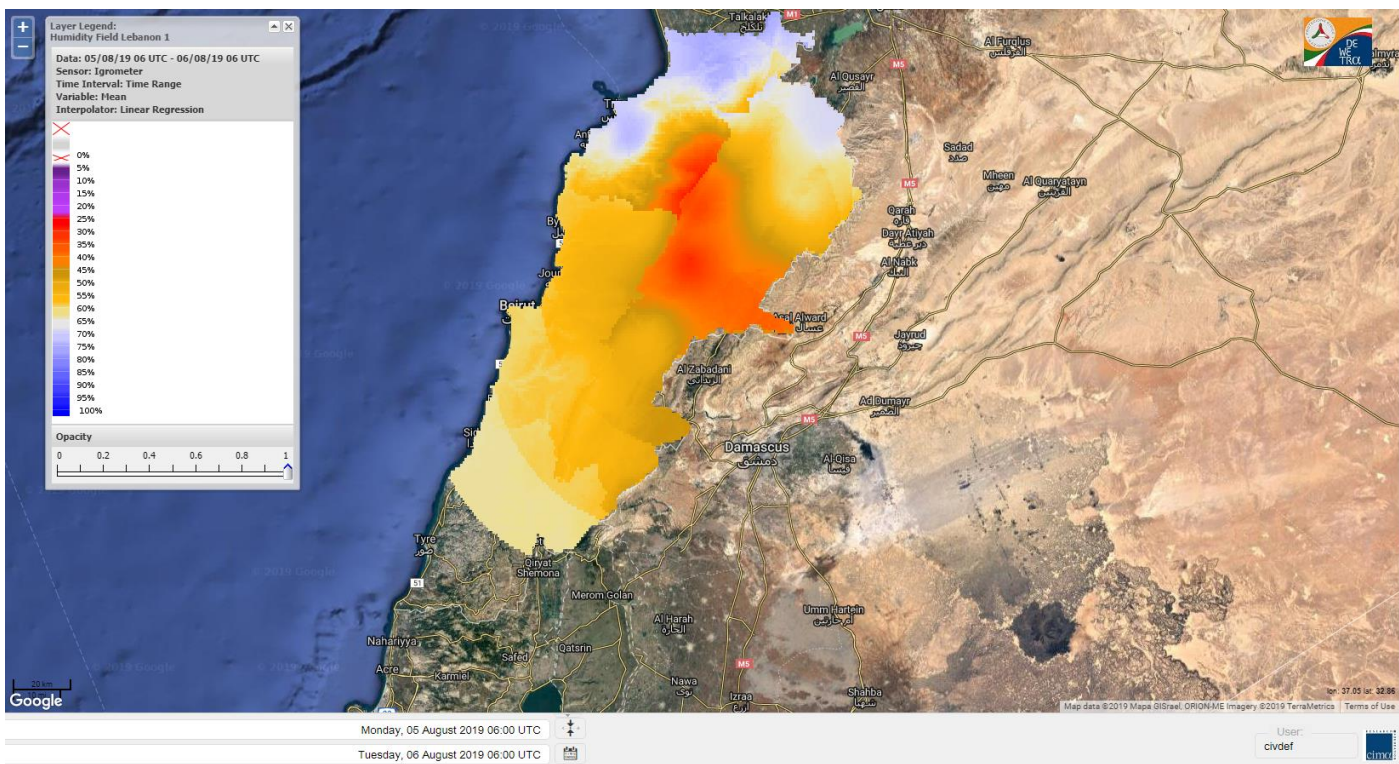

Lebanon humidity for 6 Aug 2019