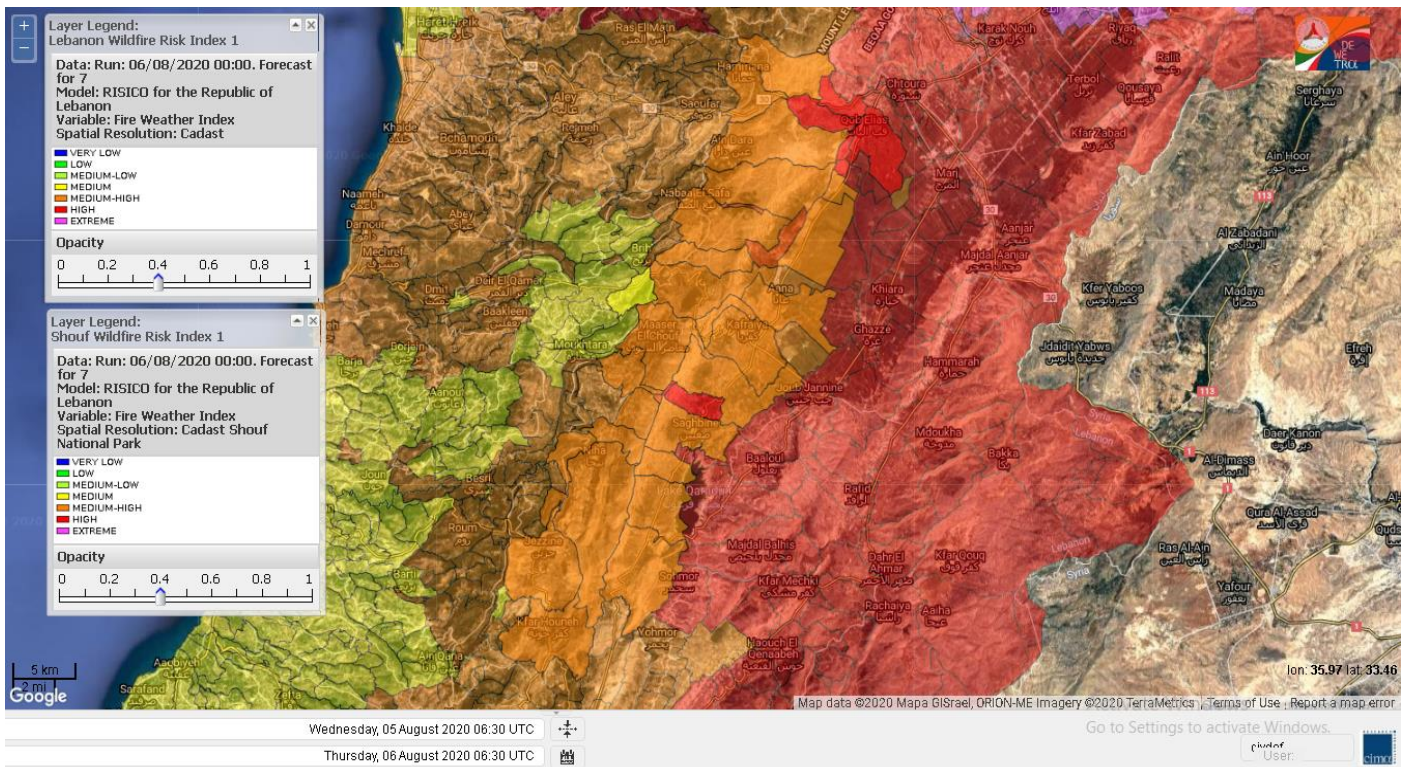

- VERY LOW
- LOW
- MEDIUM-LOW
- MEDIUM
- MEDIUM-HIGH
- HIGH
- EXTREME

Lebanon for 6 August 2020

Lebanon for 7 August 2020

Lebanon for 8 August 2020

Shouf Biosphere Reserve Forecast for 6 August 2020

Shouf Biosphere Reserve Forecast for 7 August 2020