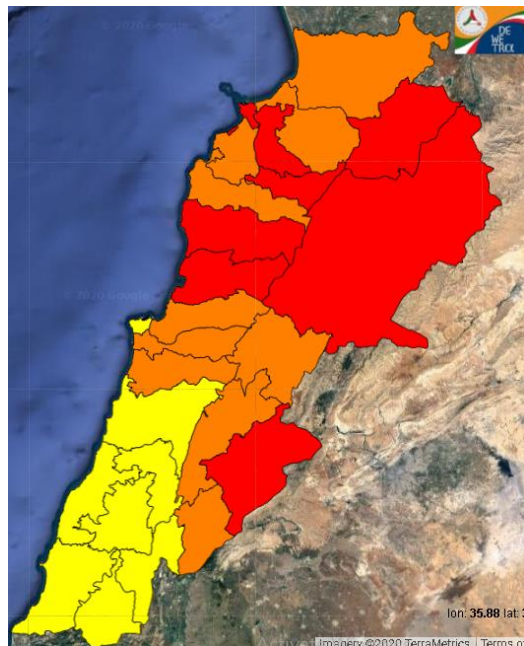

6 August 2020