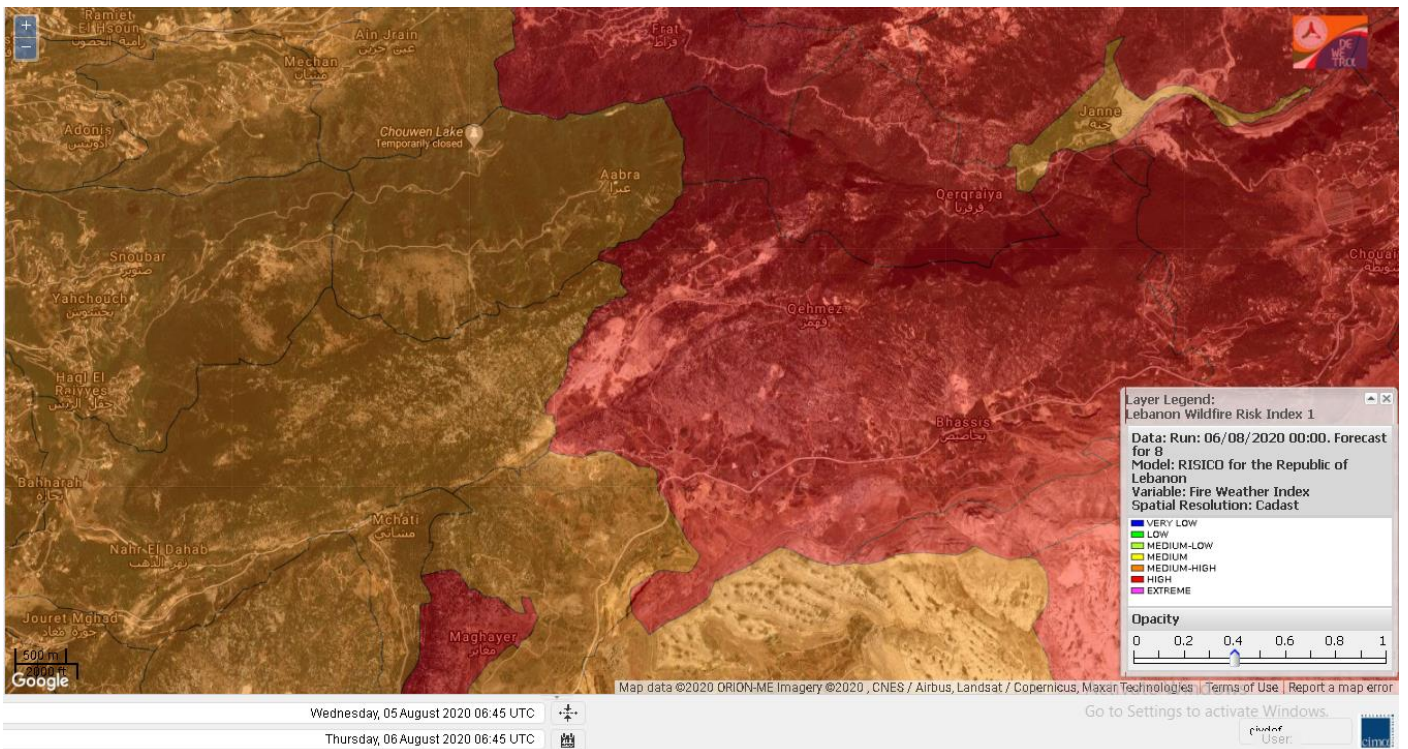

Jabal Moussa Reserve Forecast for 8 August 2020