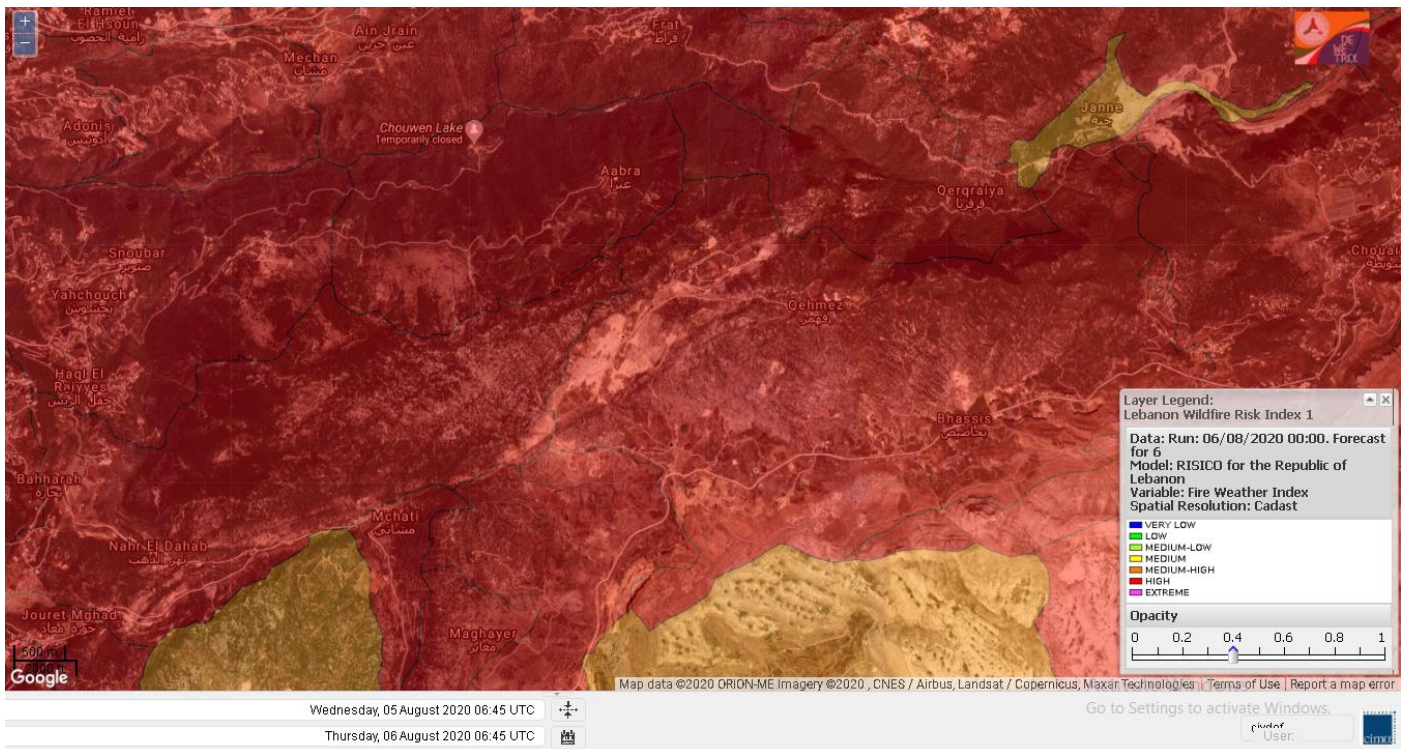

Jabal Moussa Reserve Forecast for 6 August 2020