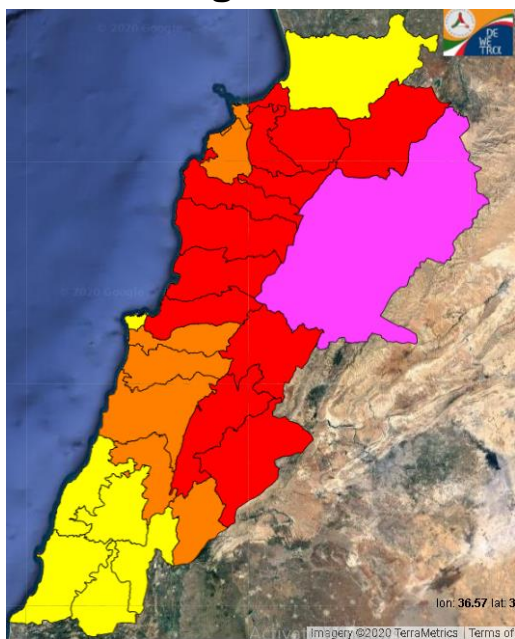

Beirut, 6 August 2020

FIRE RISK INDEX

5 August 2020

6 August 2020

7 August 2020

8 August 2020

Layer Legend:
Lebanon Wildfire Risk Index 1

Data: Run: 06/08/2020 00:00. Forecast for 6
Model: RISICO for the Republic of Lebanon
Variable: Fire Weather Index
Spatial Resolution: Caza