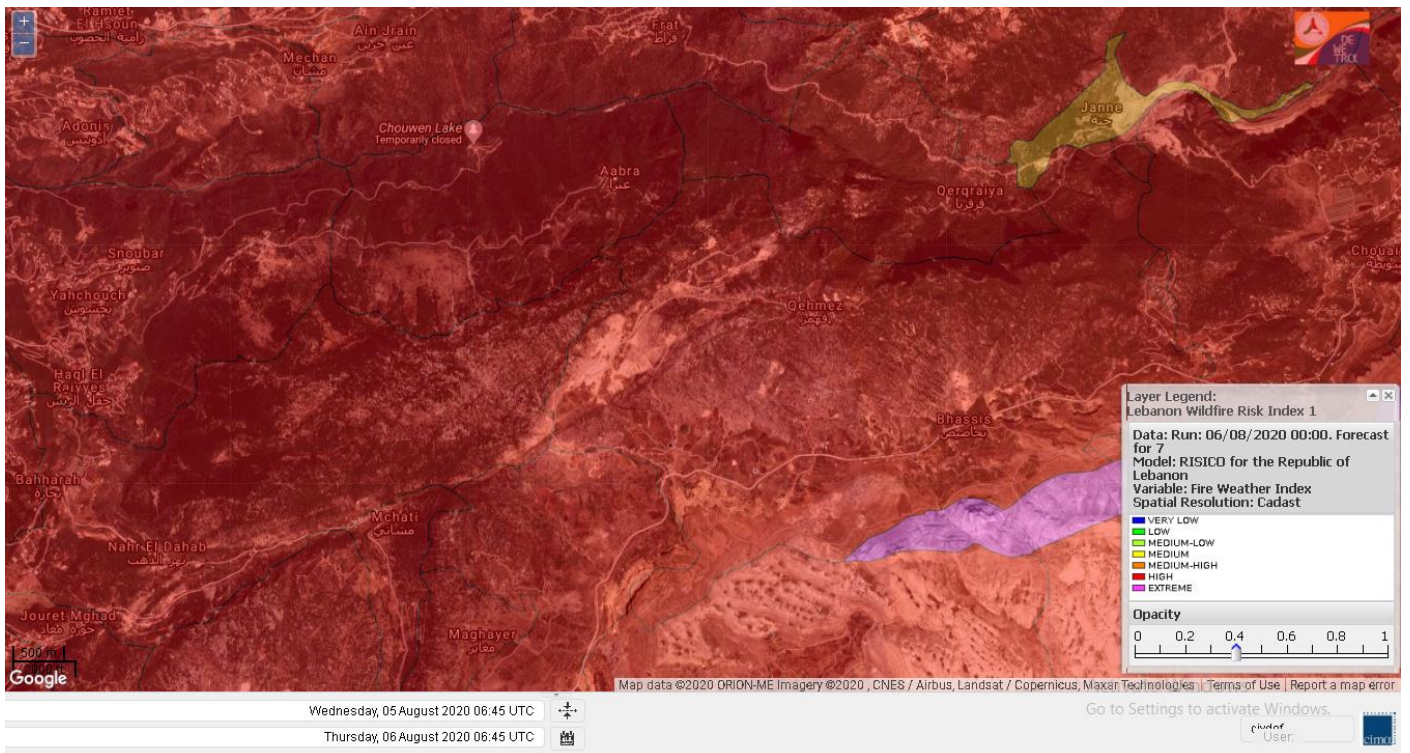

Jabal Moussa Reserve Forecast for 7 August 2020