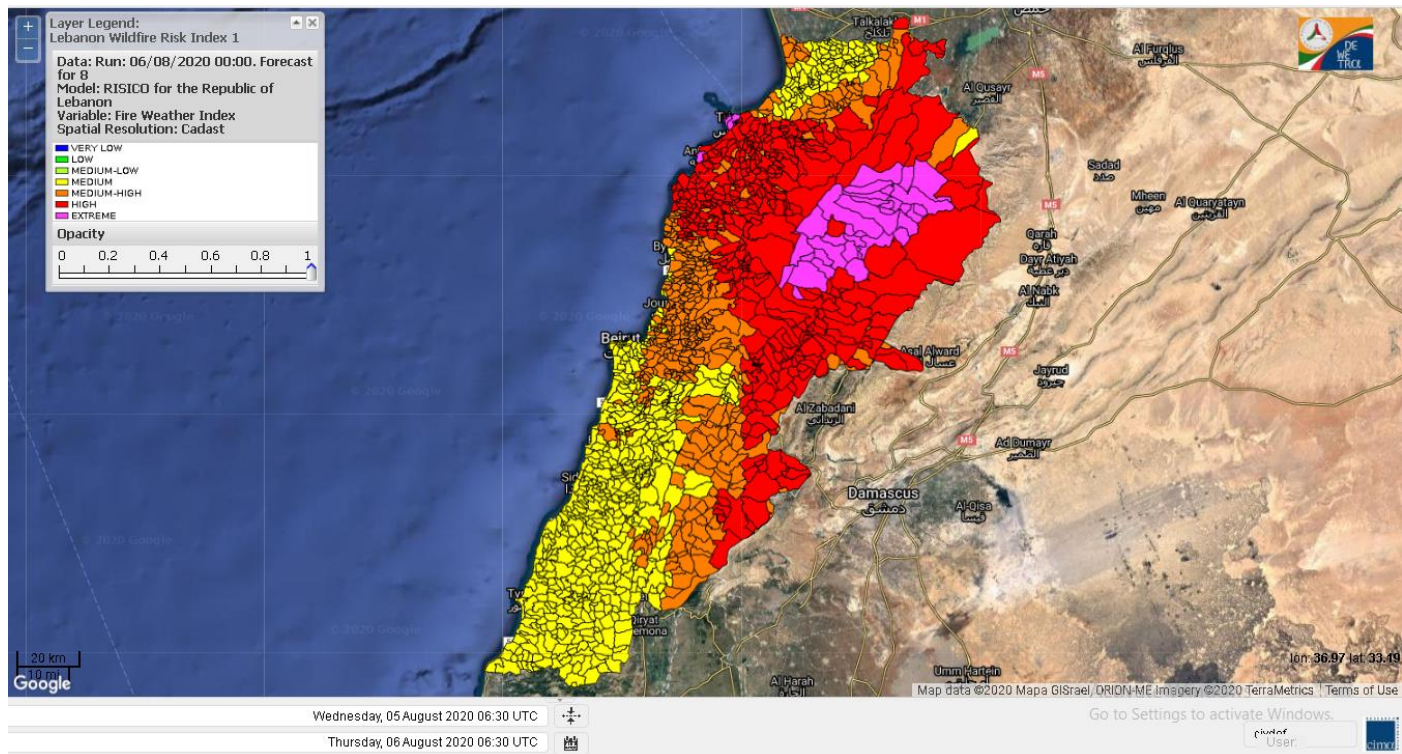

Lebanon for 8 August 2020