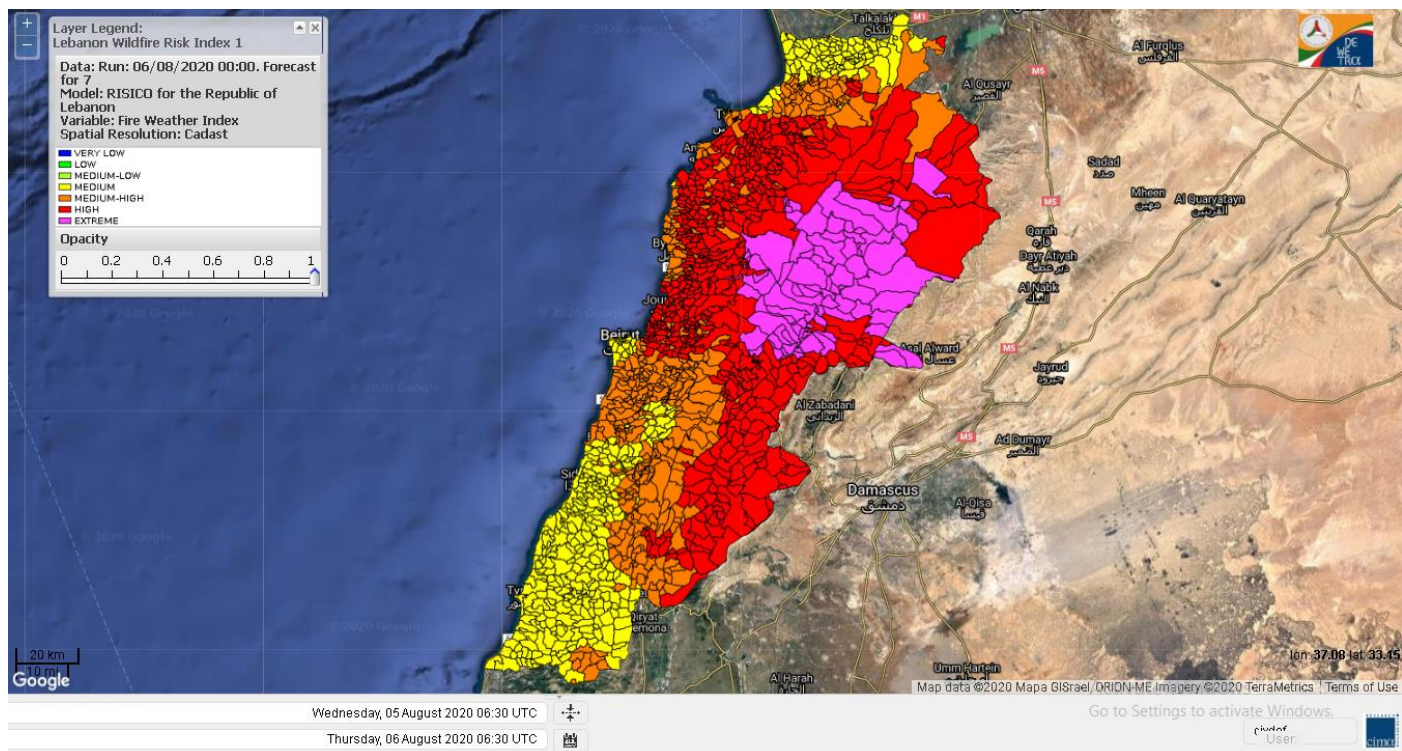

Lebanon for 7 August 2020