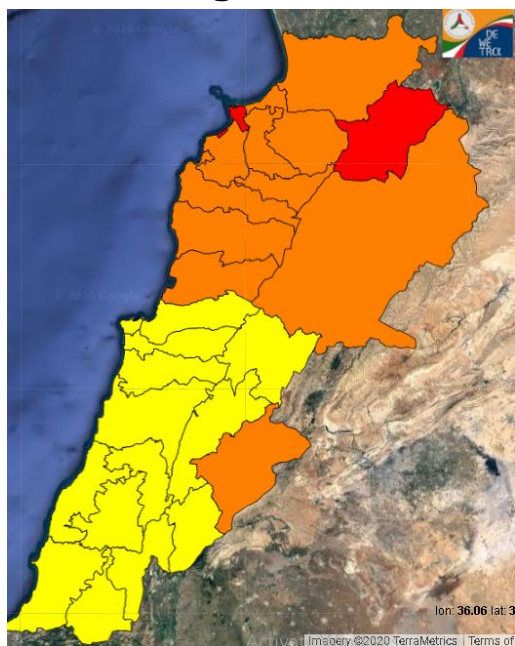

FIRE RISK INDEX

5 August 2020