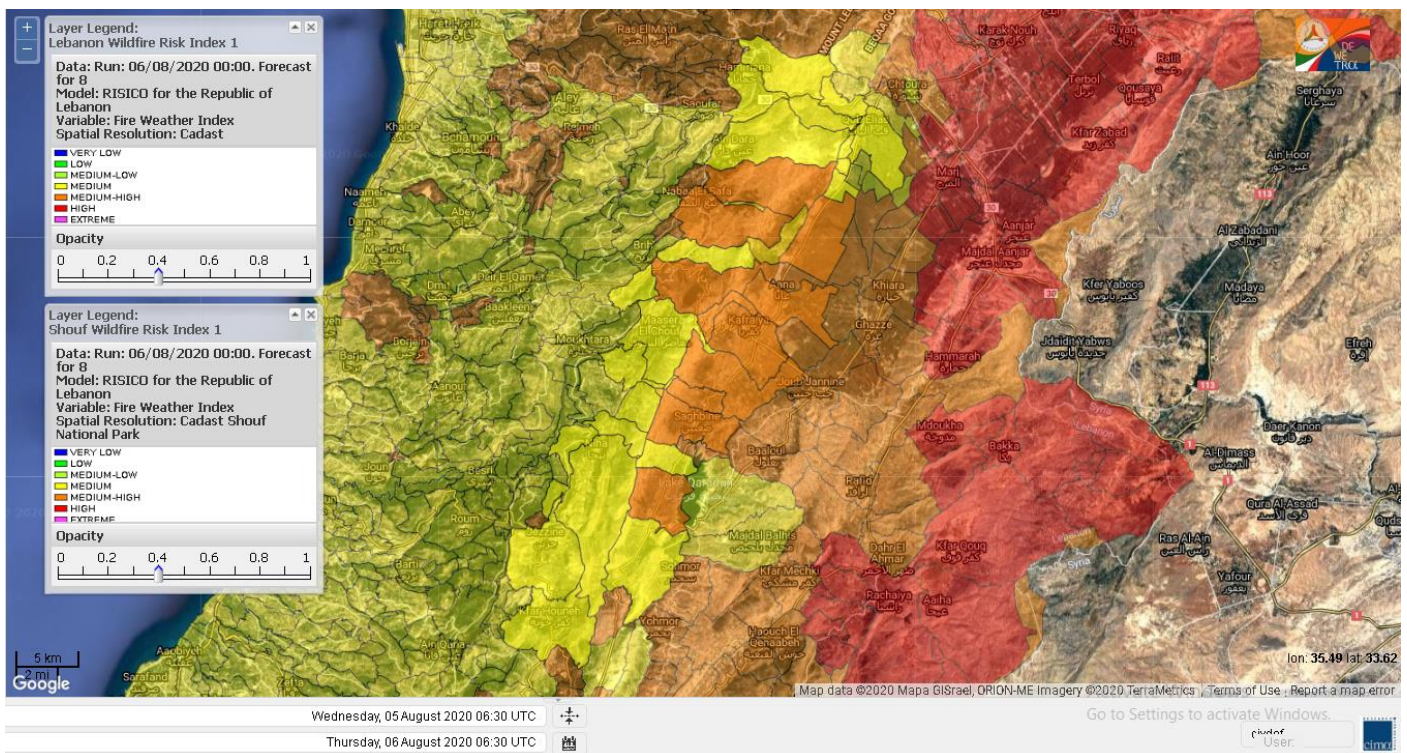

Shouf Biosphere Reserve Forecast for 8 August 2020