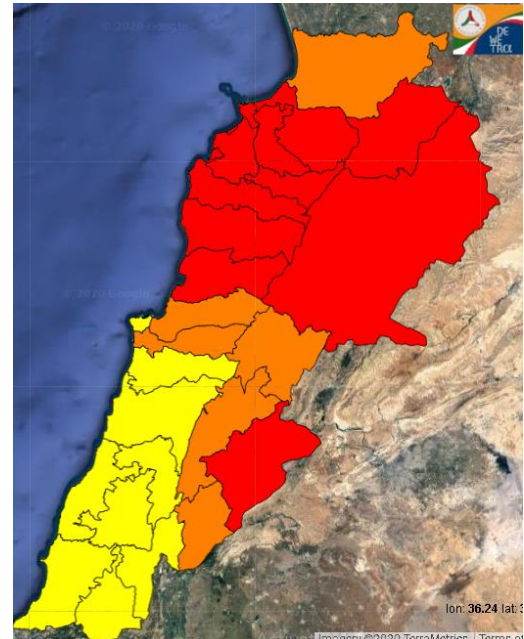

Beirut, 6 August 2020

FIRE RISK INDEX

5 August 2020

6 August 2020

7 August 2020

8 August 2020

Layer Legend:
Lebanon Wildfire Risk Index 1

Data: Run: 06/08/2020 00:00. Forecast for 6
Model: RISICO for the Republic of Lebanon
Variable: Fire Weather Index
Spatial Resolution: Caza