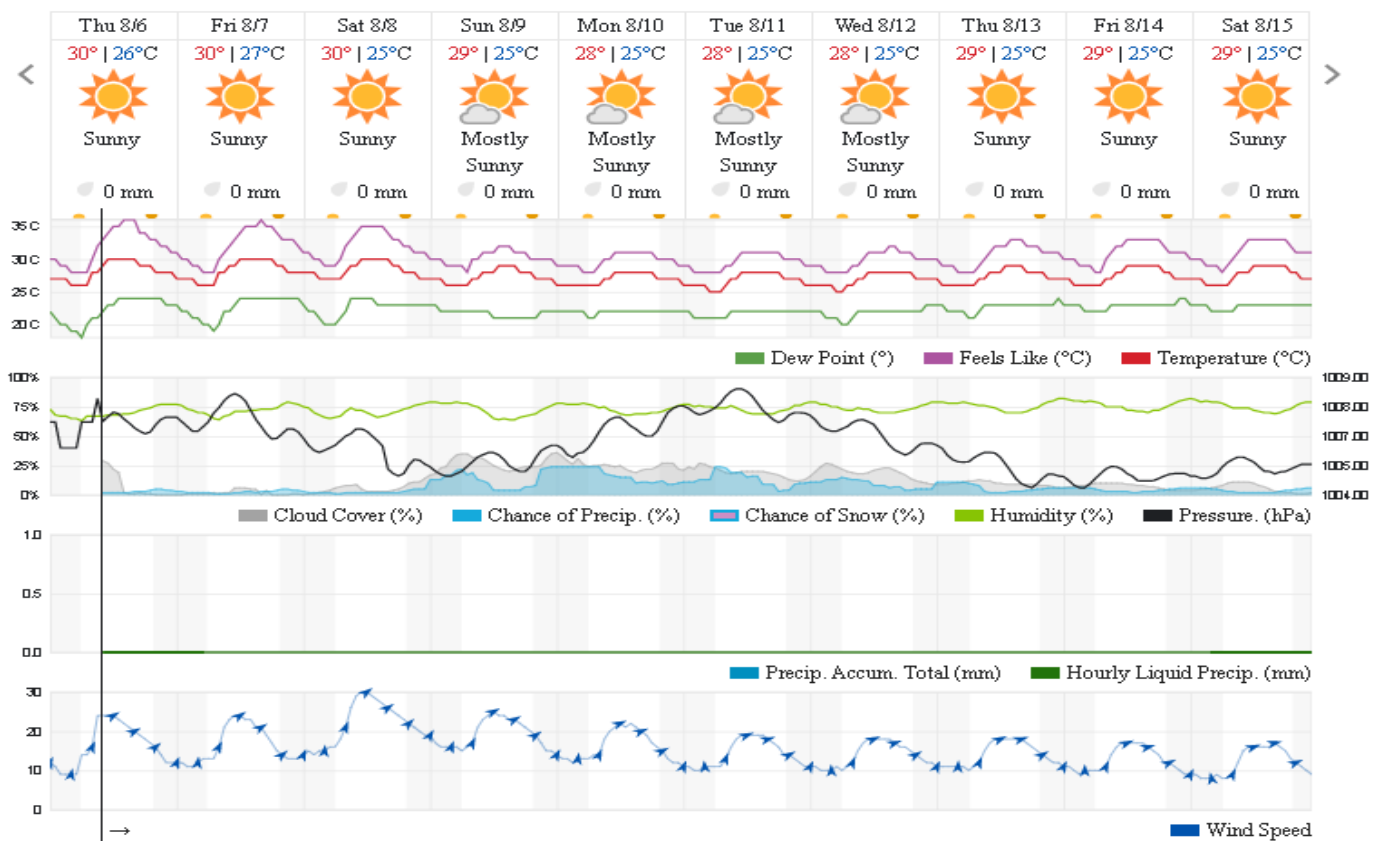

Beirut, Beirut, Lebanon 10-Day Weather Forecast

29° ACHRAFIEH, RIZK STATION | CHANGE

TODAY HOURLY 10-DAY CALENDAR HISTORY WUNDERMAP

Customize