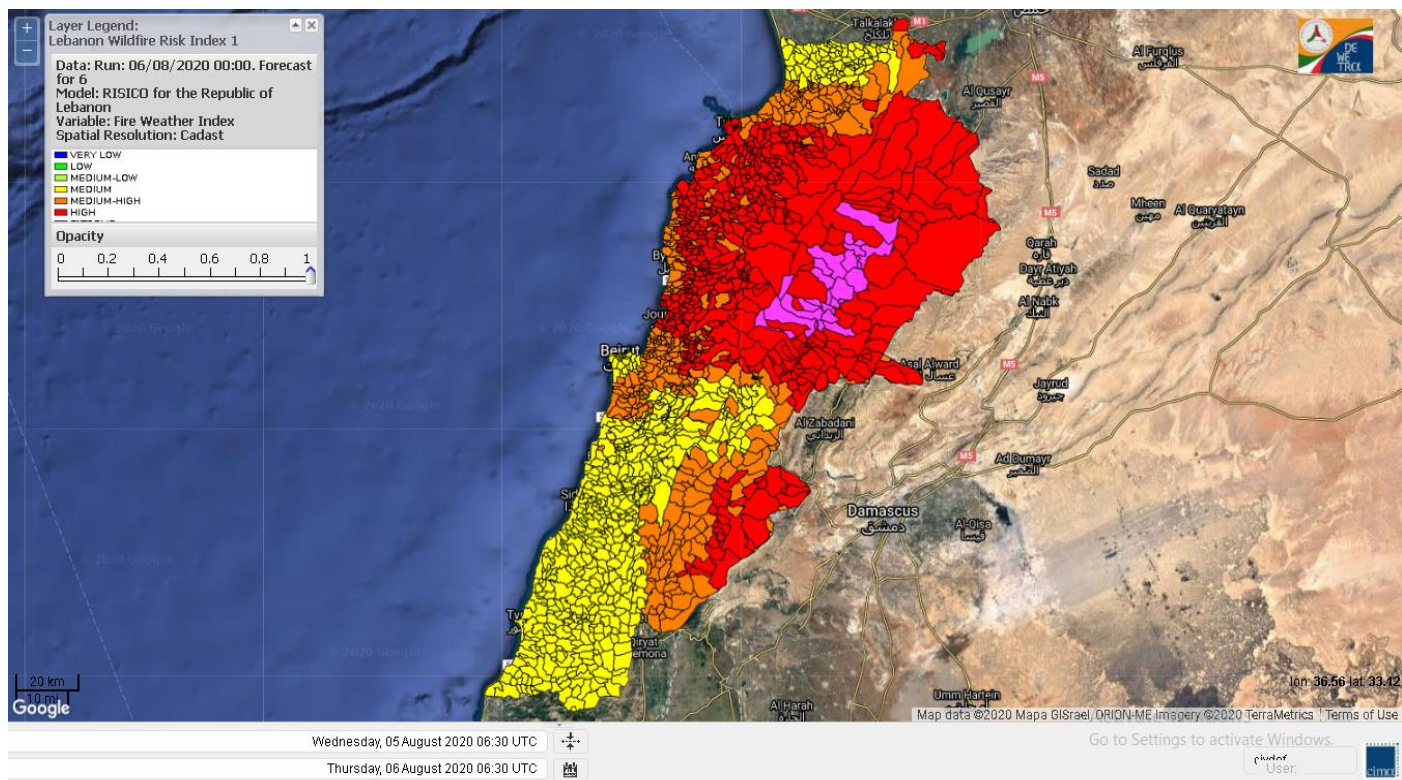

Lebanon for 6 August 2020