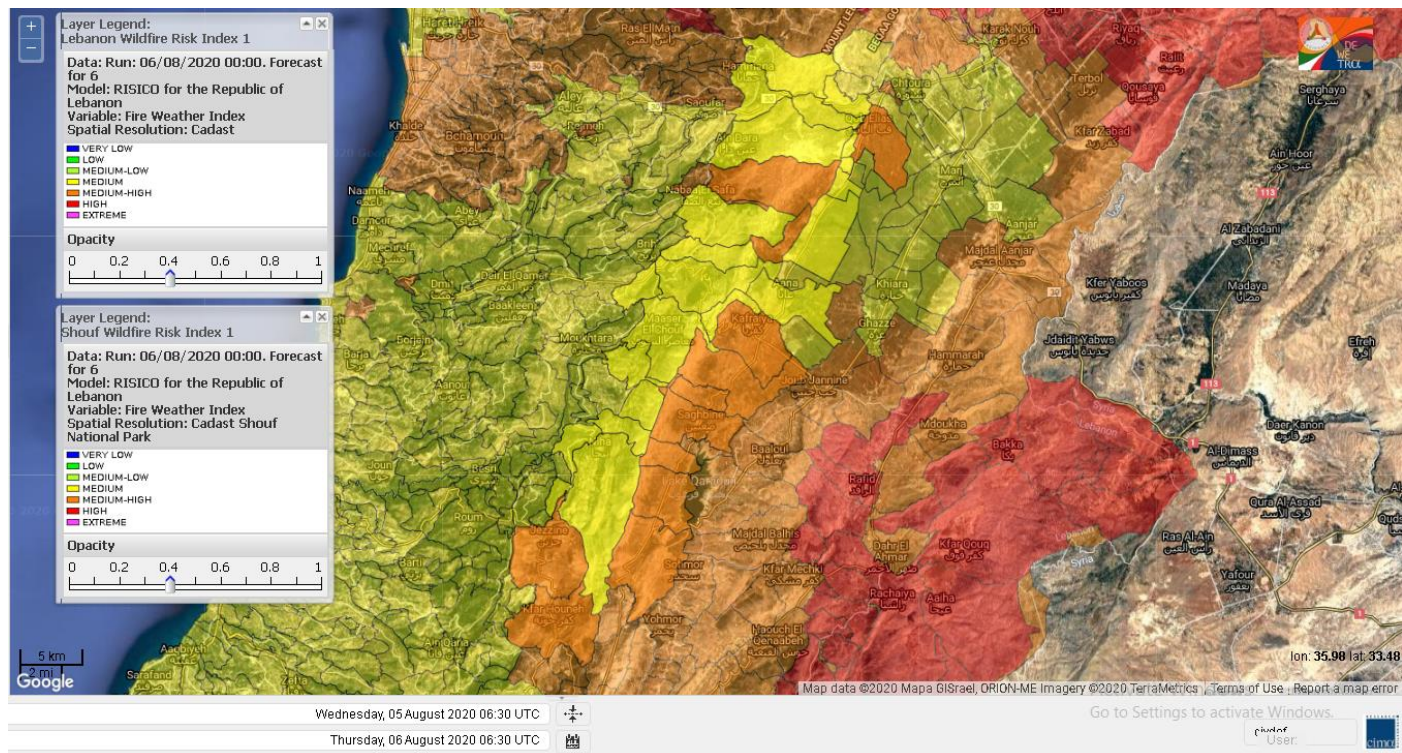

- VERY LOW
- LOW
- MEDIUM-LOW
- MEDIUM
- MEDIUM-HIGH
- HIGH
- EXTREME

Lebanon for 6 August 2020

Lebanon for 7 August 2020

Lebanon for 8 August 2020

Shouf Biosphere Reserve Forecast for 6 August 2020

Shouf Biosphere Reserve Forecast for 7 August 2020