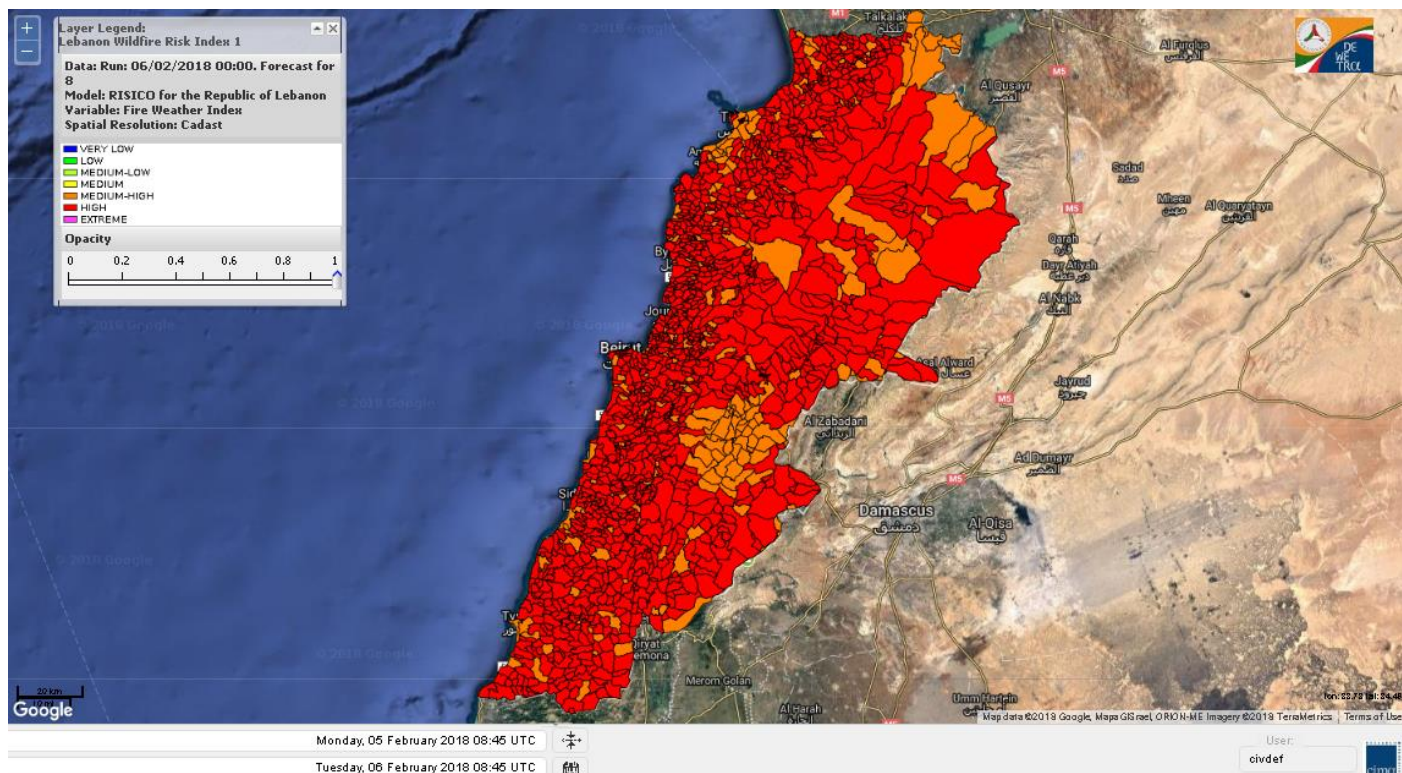

Lebanon for 8 Feb 2018