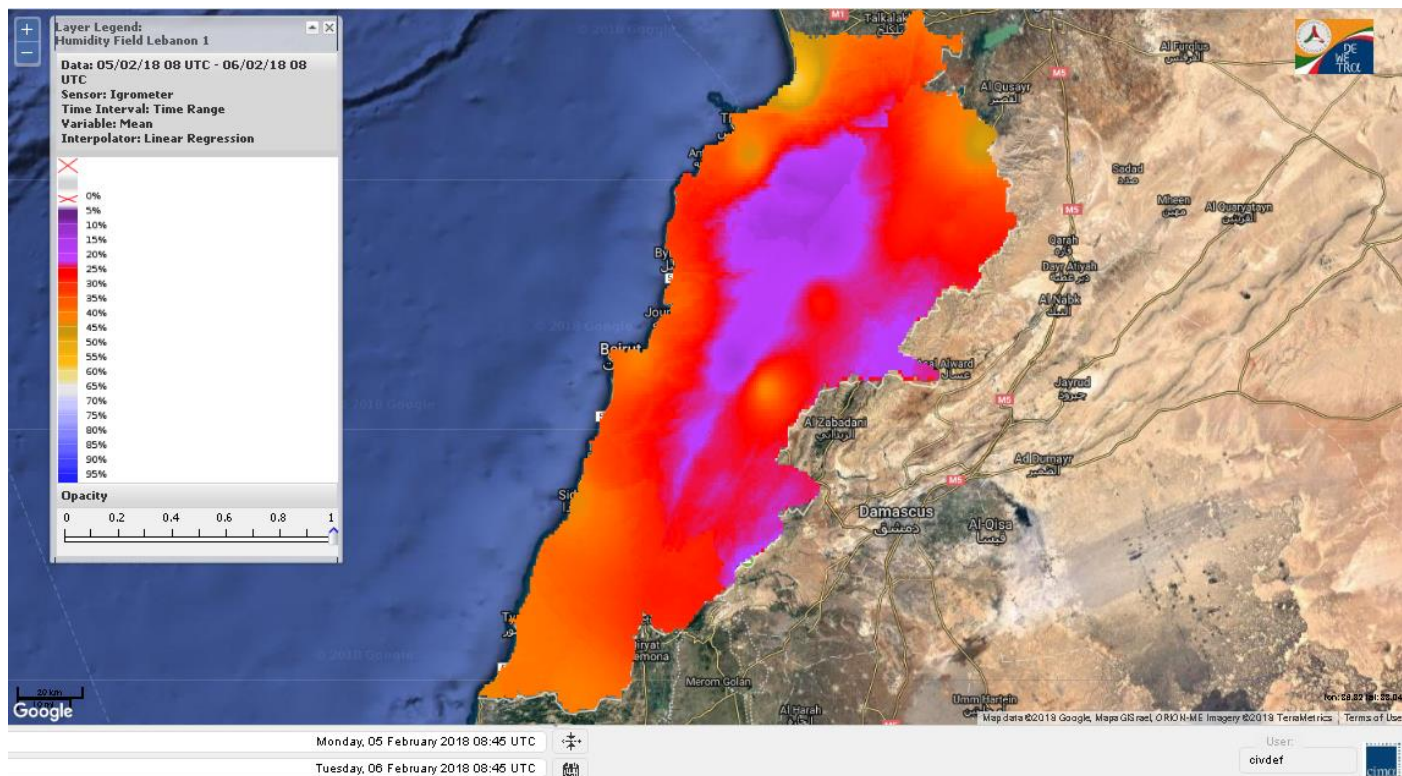

Lebanon humidity for Lebanon 6 Feb 2018