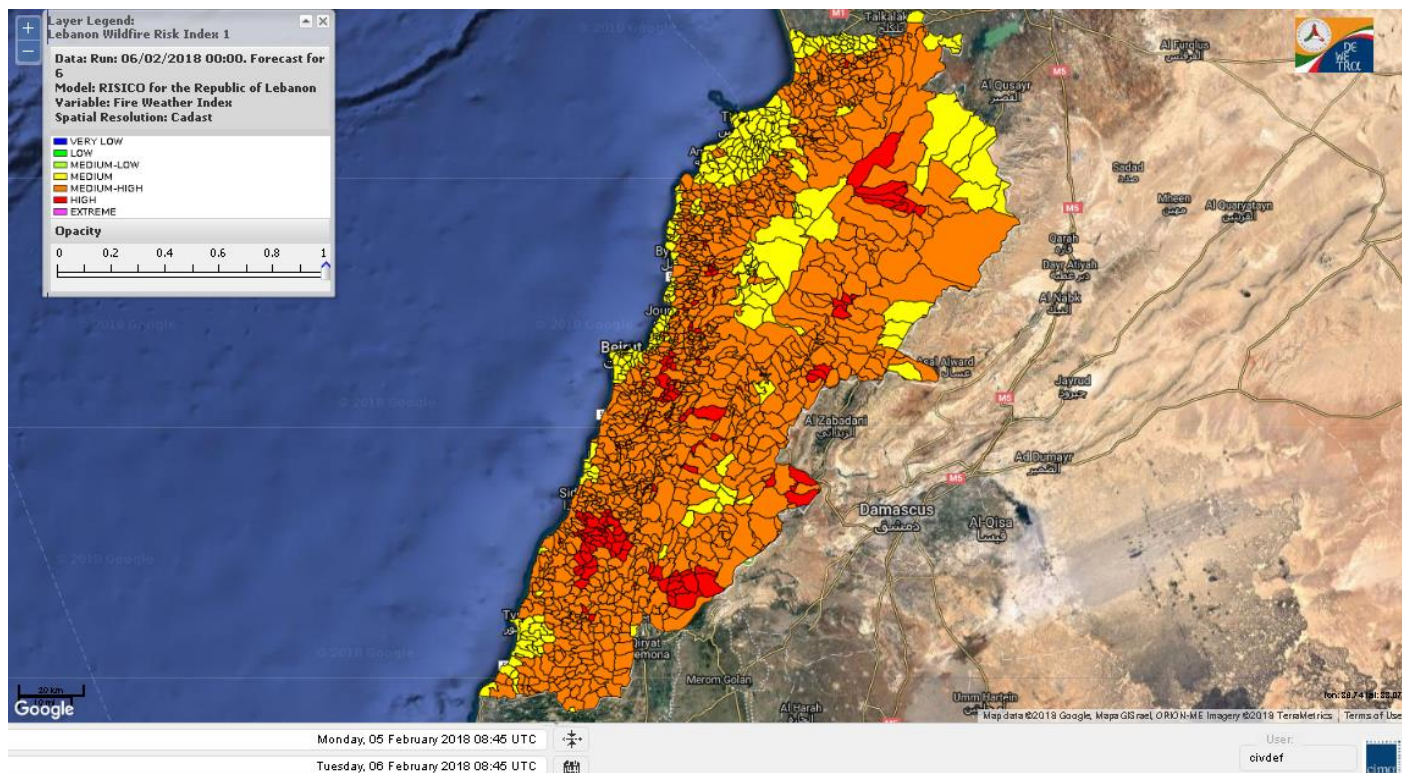

Lebanon for 6 Feb 2018