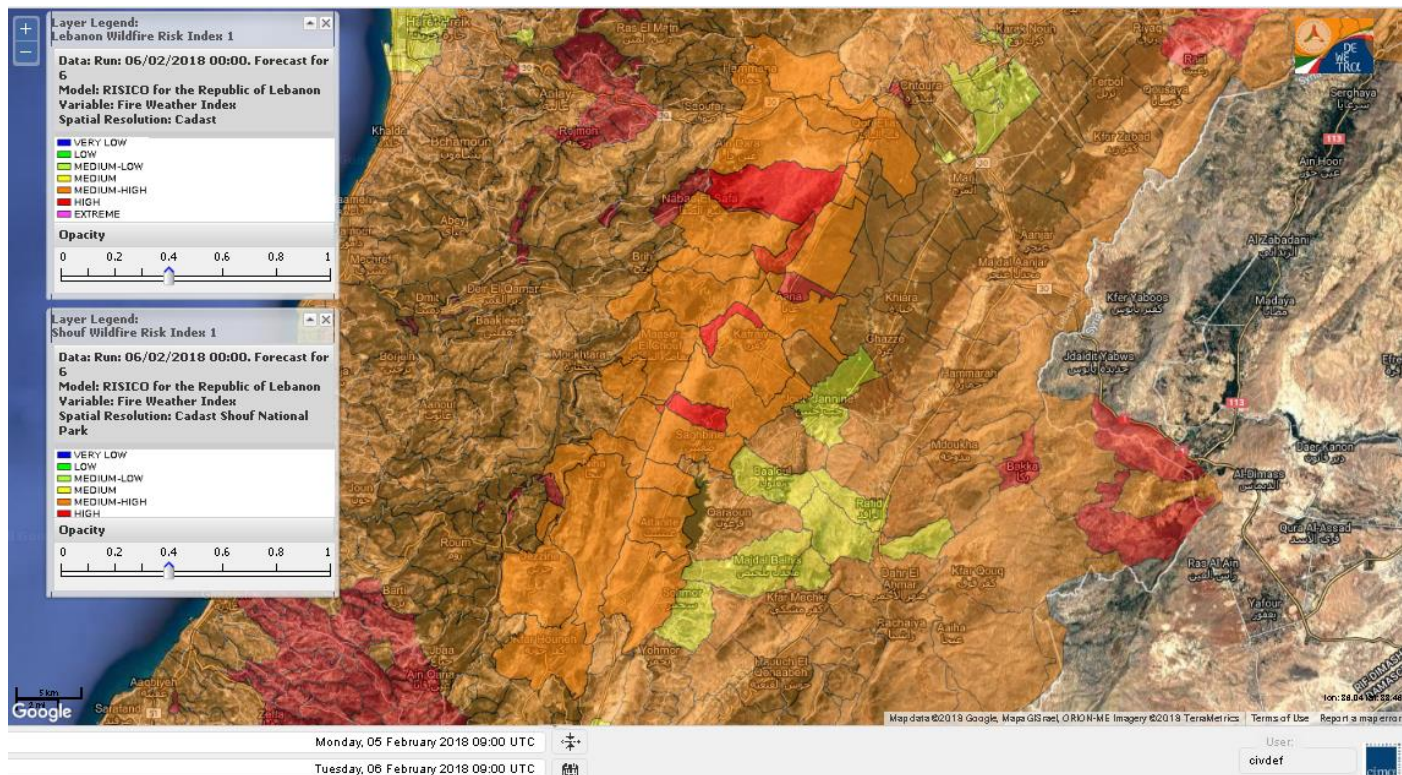

Shouf Biosphere Reserve Forecast for 6 Feb 2018