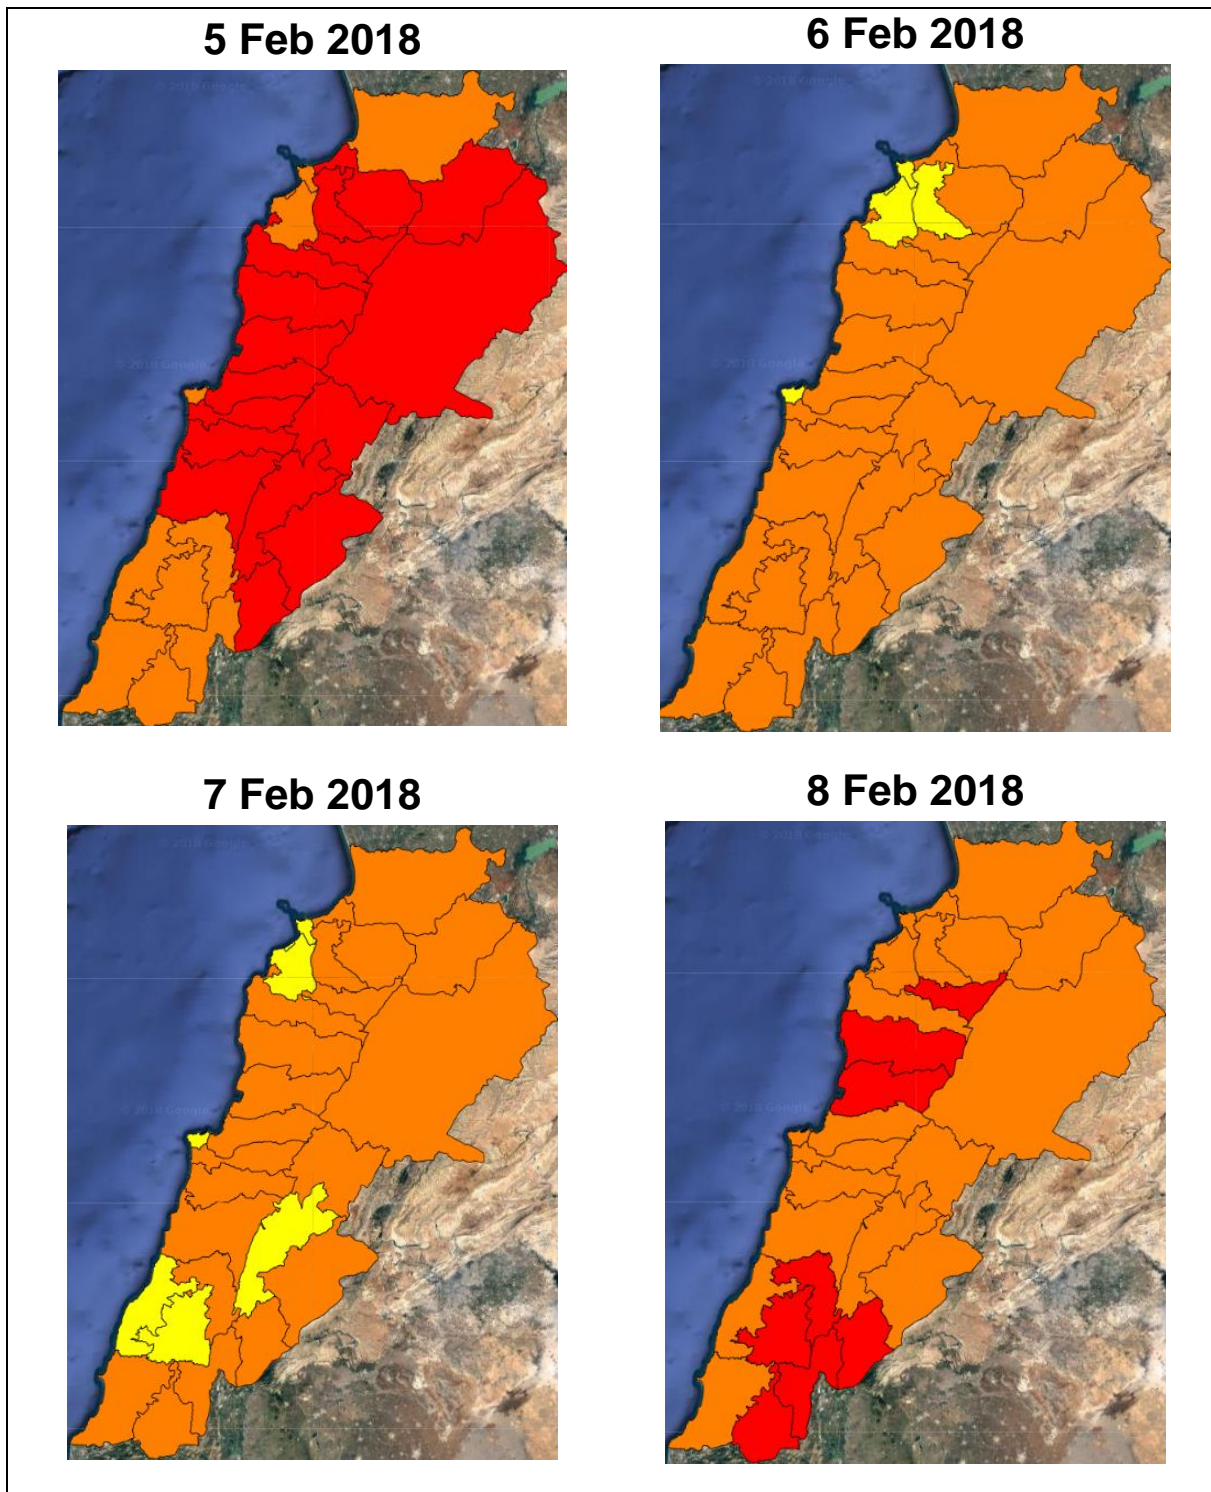

FIRE RISK INDEX

Layer Legend:
Lebanon Wildfire Risk Index 1

Data: Run: 06/02/2018 00:00. Forecast for 6
Model: RISICO for the Republic of Lebanon
Variable: Fire Weather Index
Spatial Resolution: Caza

- VERY LOW
- LOW
- MEDIUM-LOW
- MEDIUM
- MEDIUM-HIGH
- HIGH
- EXTREME