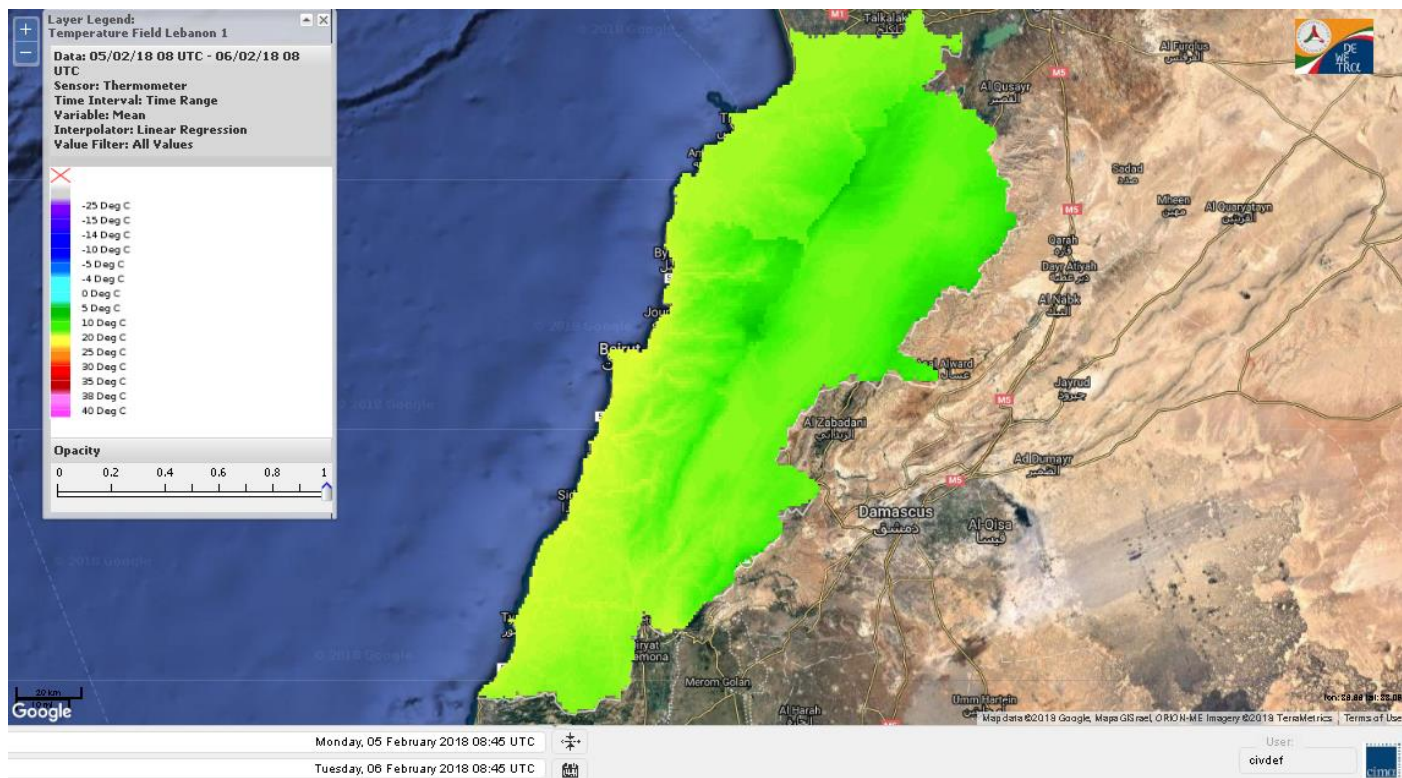

Lebanon temperature for Lebanon 6 Feb 2018