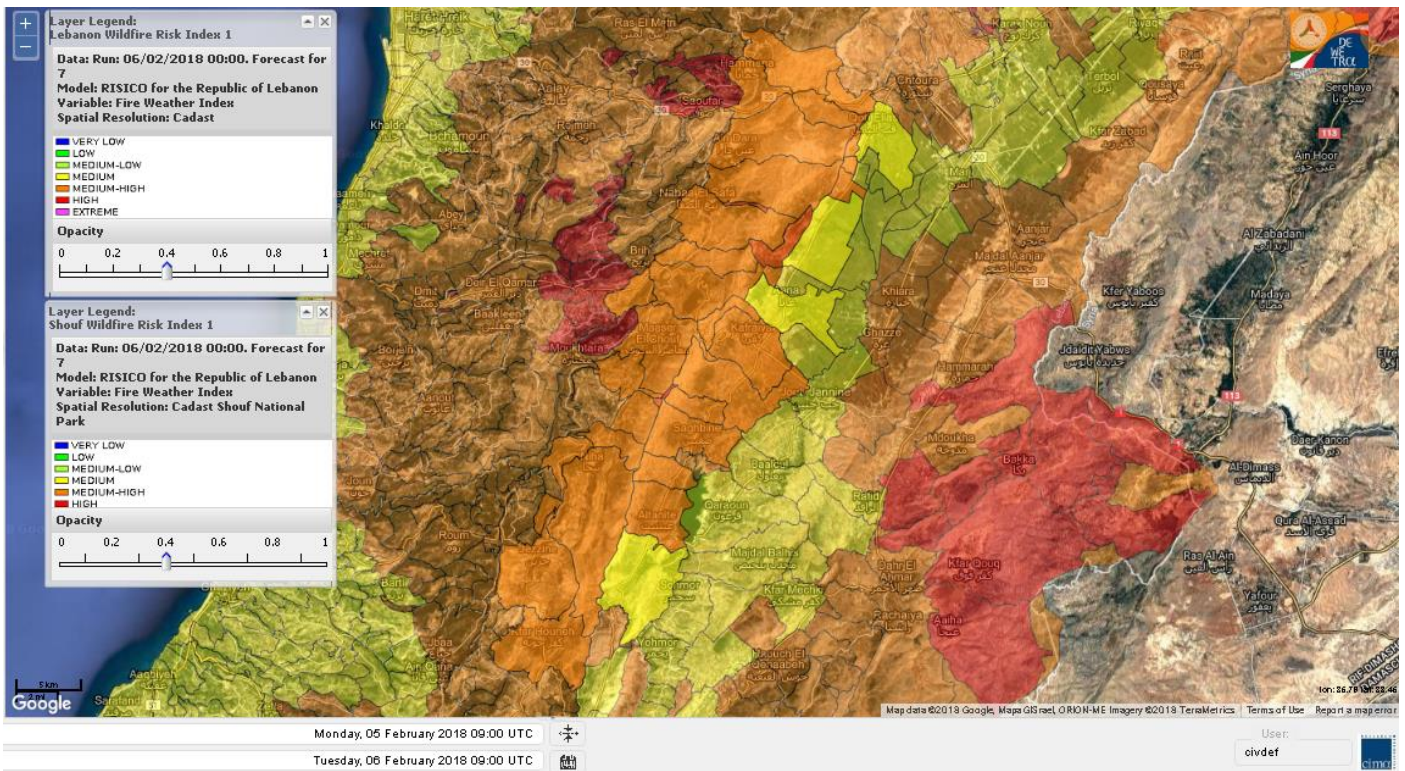

Shouf Biosphere Reserve Forecast for 7 Feb 2018