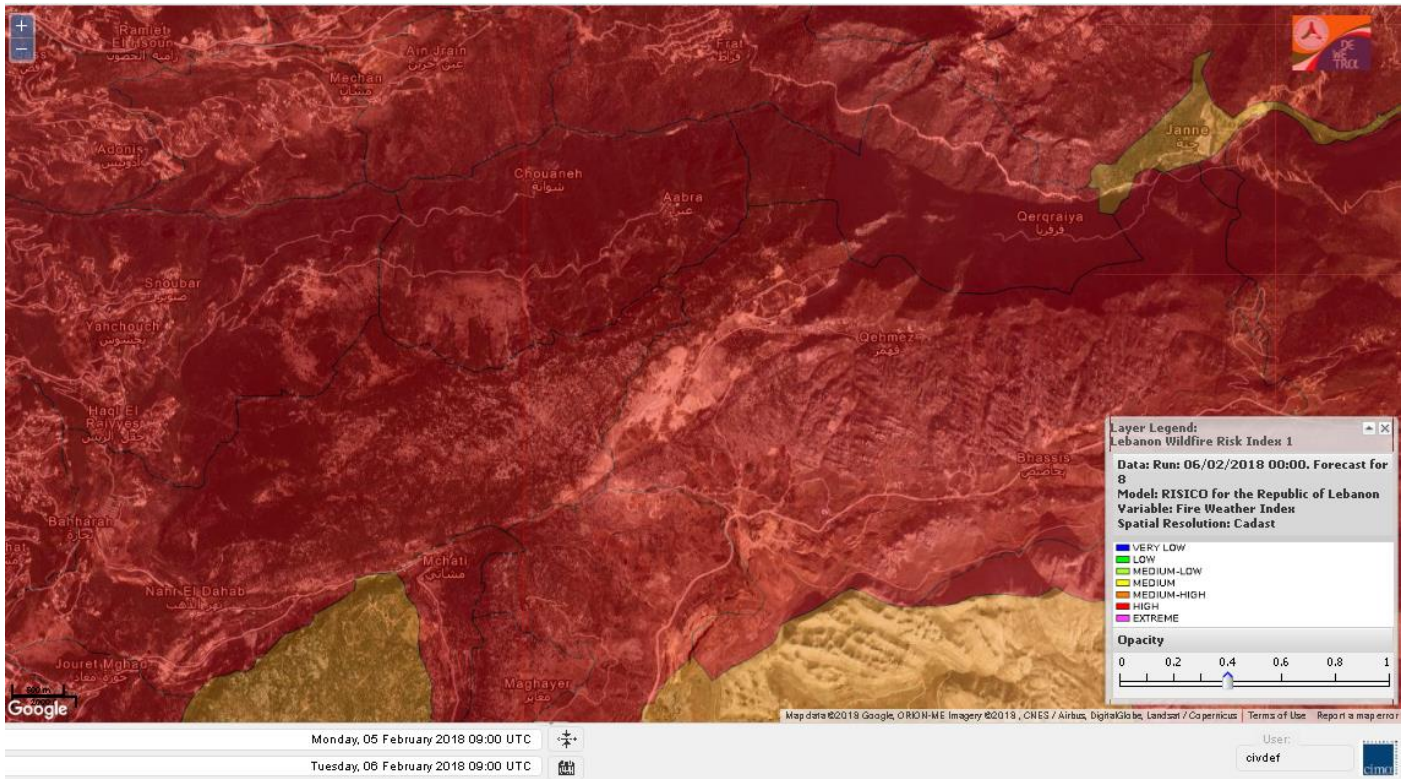

Jabal Moussa Reserve Forecast for 8 Feb 2018

Nord

Koura

Municipality	06-Feb	07-Feb	08-Feb	Municipality	06-Feb	07-Feb	08-Feb	Municipality	06-Feb	07-Feb	08-Feb
Aaba	M	MH	MH	Afsaddiq	M	M	MH	Ain Ekrine	MH	MH	MH
Amioun	M	M	MH	Anfeh	M	M	MH	Badbhoun	M	M	MH
Barghoun	M	M	MH	Barsa	M	MH	H	Batroumine	M	M	MH
Bdebba	M	M	MH	Bechmizine	M	M	MH	Bednaye El-Koura	M	M	H
Bhabbouch El-Koura	MH	MH	MH	Bkeftine	M	M	H	Bnehran	MH	MH	MH
Bqaiia El-Koura	M	M	MH	Bsarma	M	MH	MH	Btaaboura	MH	MH	MH
Bttram	M	M	MH	Btouratij	M	M	MH	Bziza	MH	MH	MH
Dar Beechtar	MH	MH	H	Dar Chmezzine	M	M	MH	Deddeh	M	M	MH
Deir El-Balamand	MH	M	MH	Fih	M	M	MH	Hraiche	M	M	MH
Ijdaabrine	MH	MH	MH	Kaftoun	MH	MH	MH	Kefraya El-Koura	M	M	MH
Kfarakka	M	MH	MH	Kfarhata	MH	M	MH	Kfarhazir	M	M	MH
Kfarkahel	M	M	MH	Kfarsaroun	MH	MH	MH	Kosba	M	MH	MH
Mejdel el-Koura	MH	MH	H	Nakhle	M	MH	MH	Qalhat	MH	M	MH
Ras Masqa	M	M	MH	Rechdibbine	MH	MH	MH	Zakroun	M	M	MH
Zgharta El-Mtaouile	MH	MH	MH								