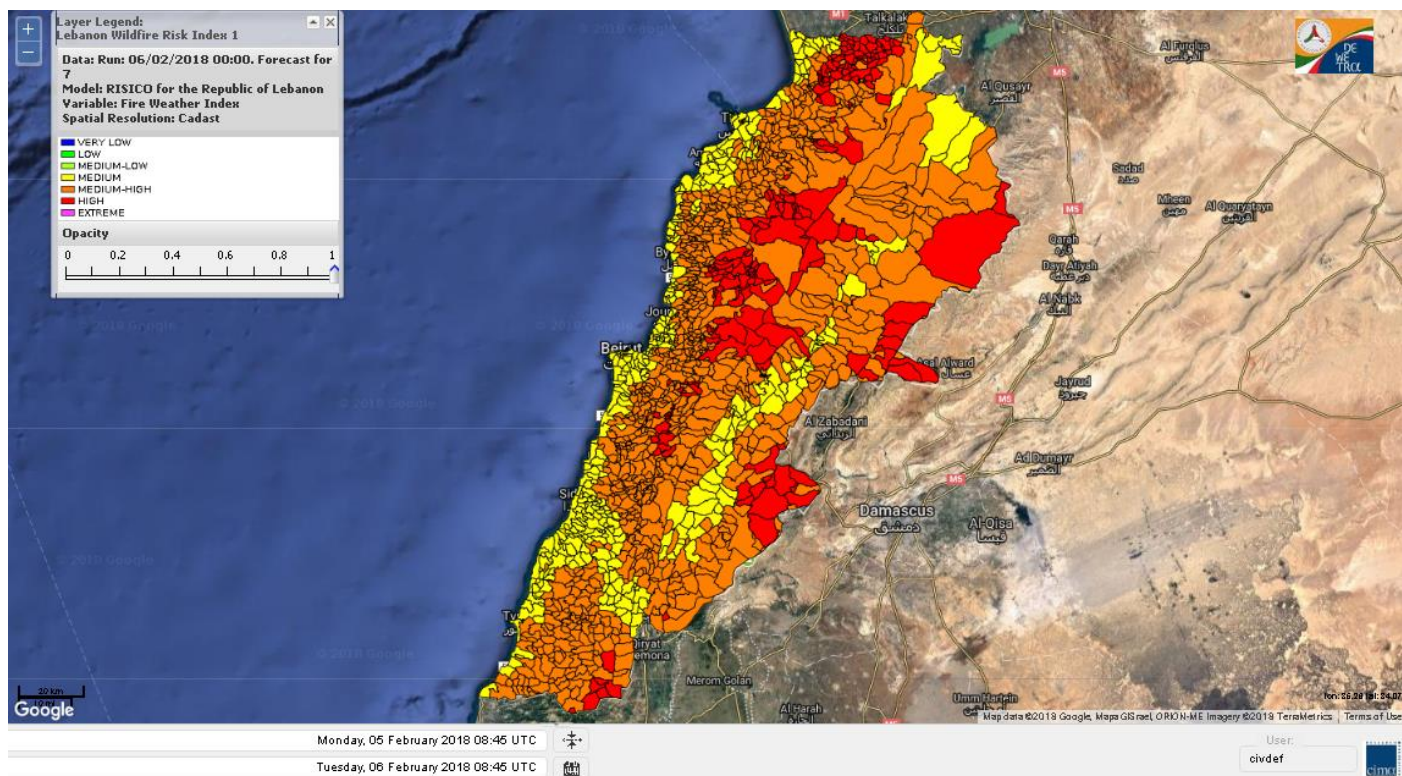

Lebanon for 7 Feb 2018