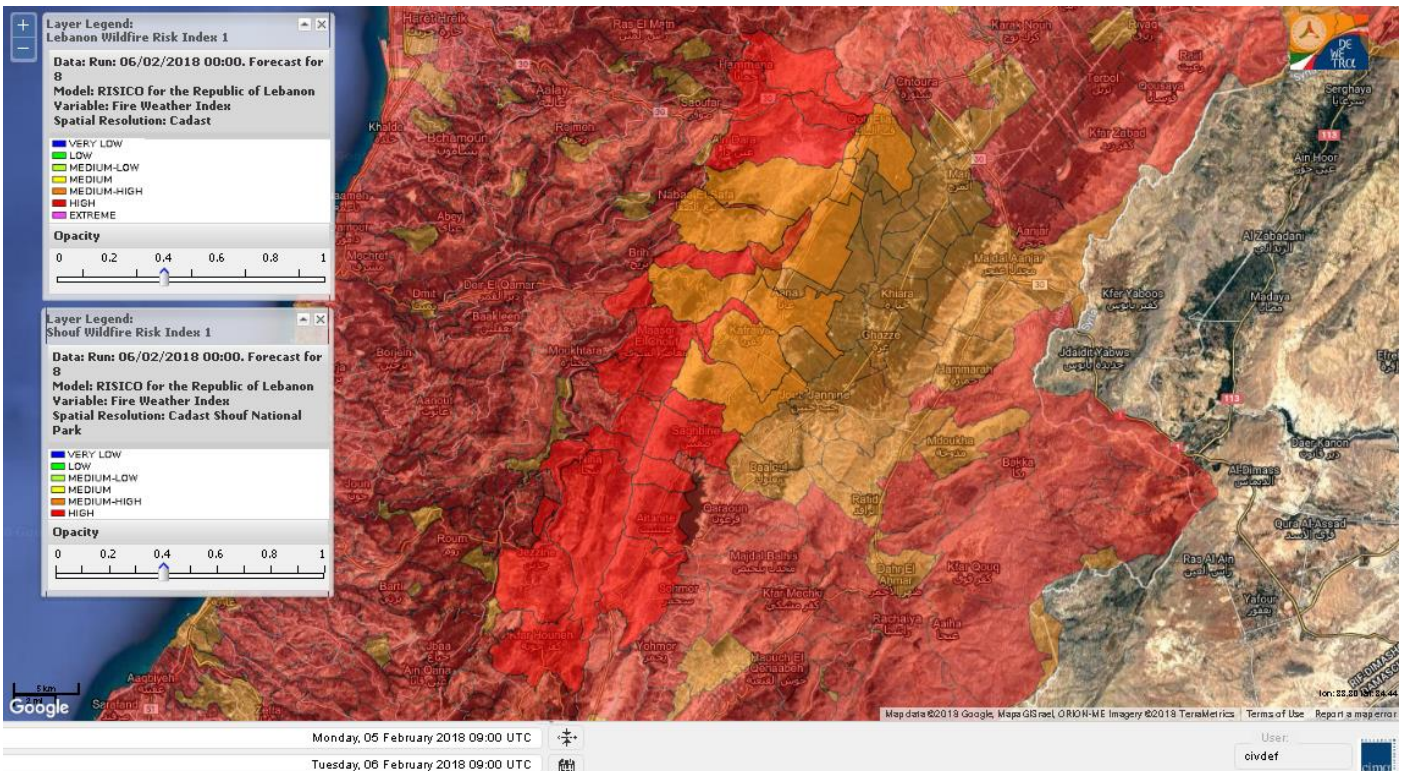

Shouf Biosphere Reserve Forecast for 8 Feb 2018