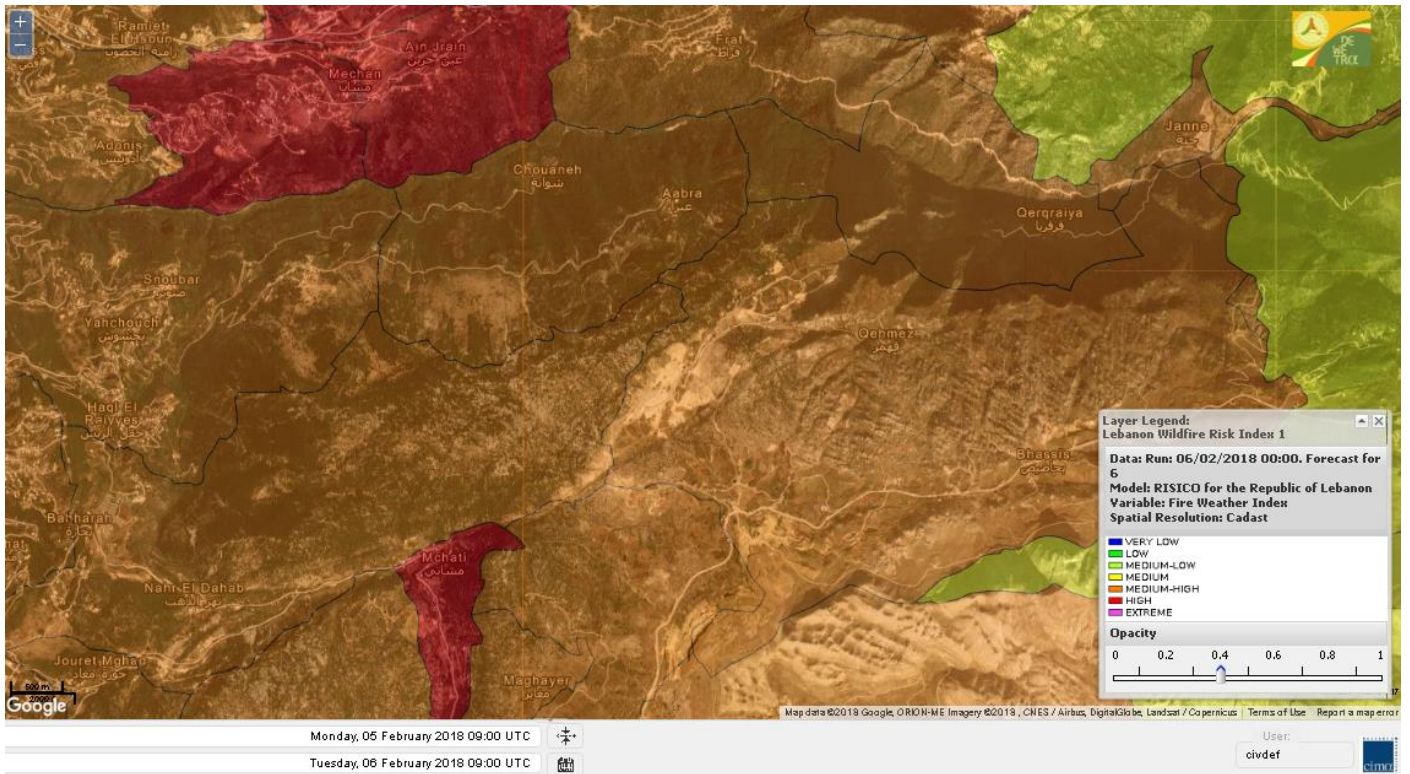

Jabal Moussa Reserve Forecast for 6 Feb 2018