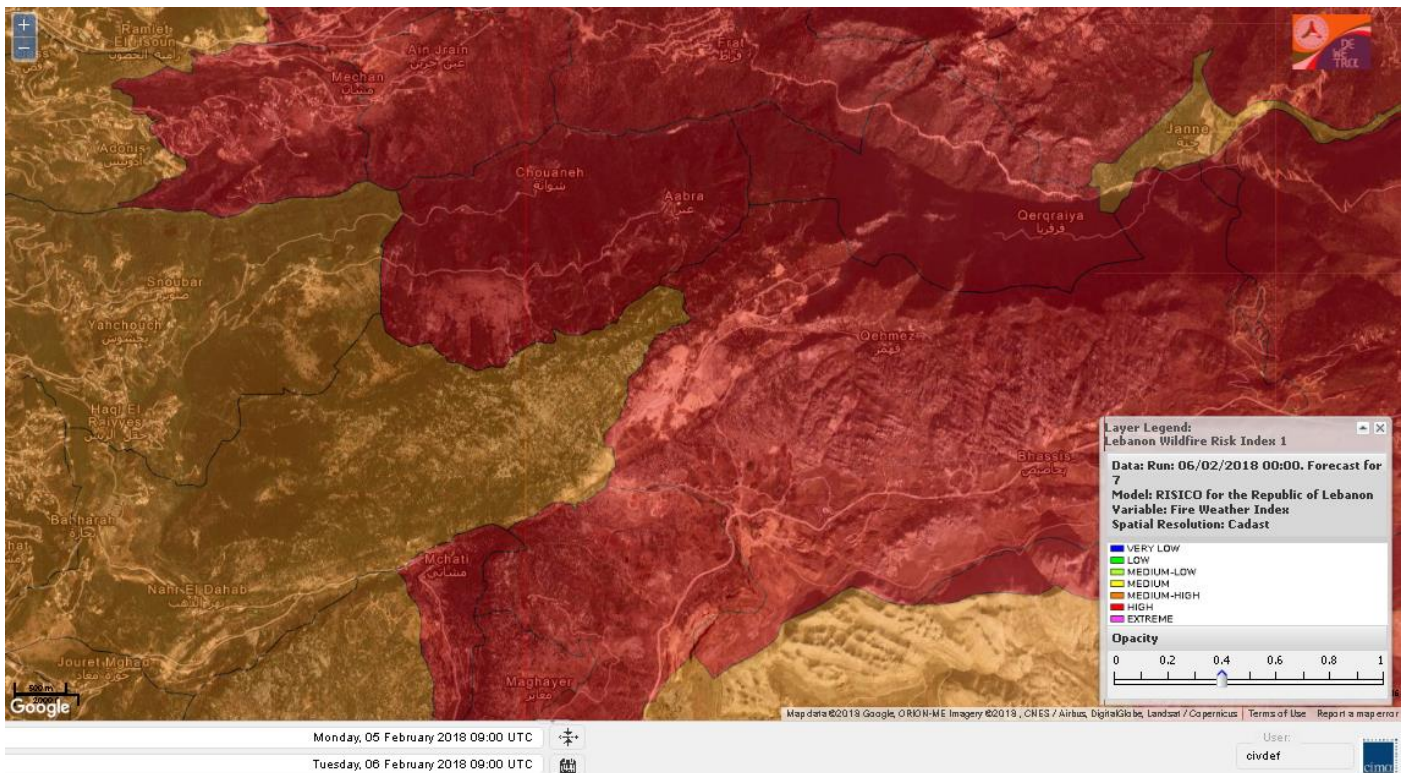

Jabal Moussa Reserve Forecast for 8 Feb 2018

Nord

Koura

Municipality	06-Feb	07-Feb	08-Feb	Municipality	06-Feb	07-Feb	08-Feb	Municipality	06-Feb	07-Feb	08-Feb
Aaba	M	MH	MH	Afsaddiq	M	M	MH	Ain Ekrine	MH	MH	MH
Amioun	M	M	MH	Anfeh	M	M	MH	Badbhoun	M	M	MH
Barghoun	M	M	MH	Barsa	M	MH	H	Batroumine	M	M	MH
Bdebba	M	M	MH	Bechmizine	M	M	MH	Bednaye El-Koura	M	M	H
Bhabbouch El-Koura	MH	MH	MH	Bkeftine	M	M	H	Bnehran	MH	MH	MH
Bqaiia El-Koura	M	M	MH	Bsarma	M	MH	MH	Btaaboura	MH	MH	MH
Bttram	M	M	MH	Btouratij	M	M	MH	Bziza	MH	MH	MH
Dar Beechtar	MH	MH	H	Dar Chmezzine	M	M	MH	Deddeh	M	M	MH
Deir El-Balamand	MH	M	MH	Fih	M	M	MH	Hraiche	M	M	MH
Ijdaabrine	MH	MH	MH	Kaftoun	MH	MH	MH	Kefraya El-Koura	M	M	MH
Kfarakka	M	MH	MH	Kfarhata	MH	M	MH	Kfarhazir	M	M	MH
Kfarkahel	M	M	MH	Kfarsaroun	MH	MH	MH	Kosba	M	MH	MH
Mejdel el-Koura	MH	MH	H	Nakhle	M	MH	MH	Qalhat	MH	M	MH
Ras Masqa	M	M	MH	Rechdibbine	MH	MH	MH	Zakroun	M	M	MH
Zgharta El-Mtaouile	MH	MH	MH								