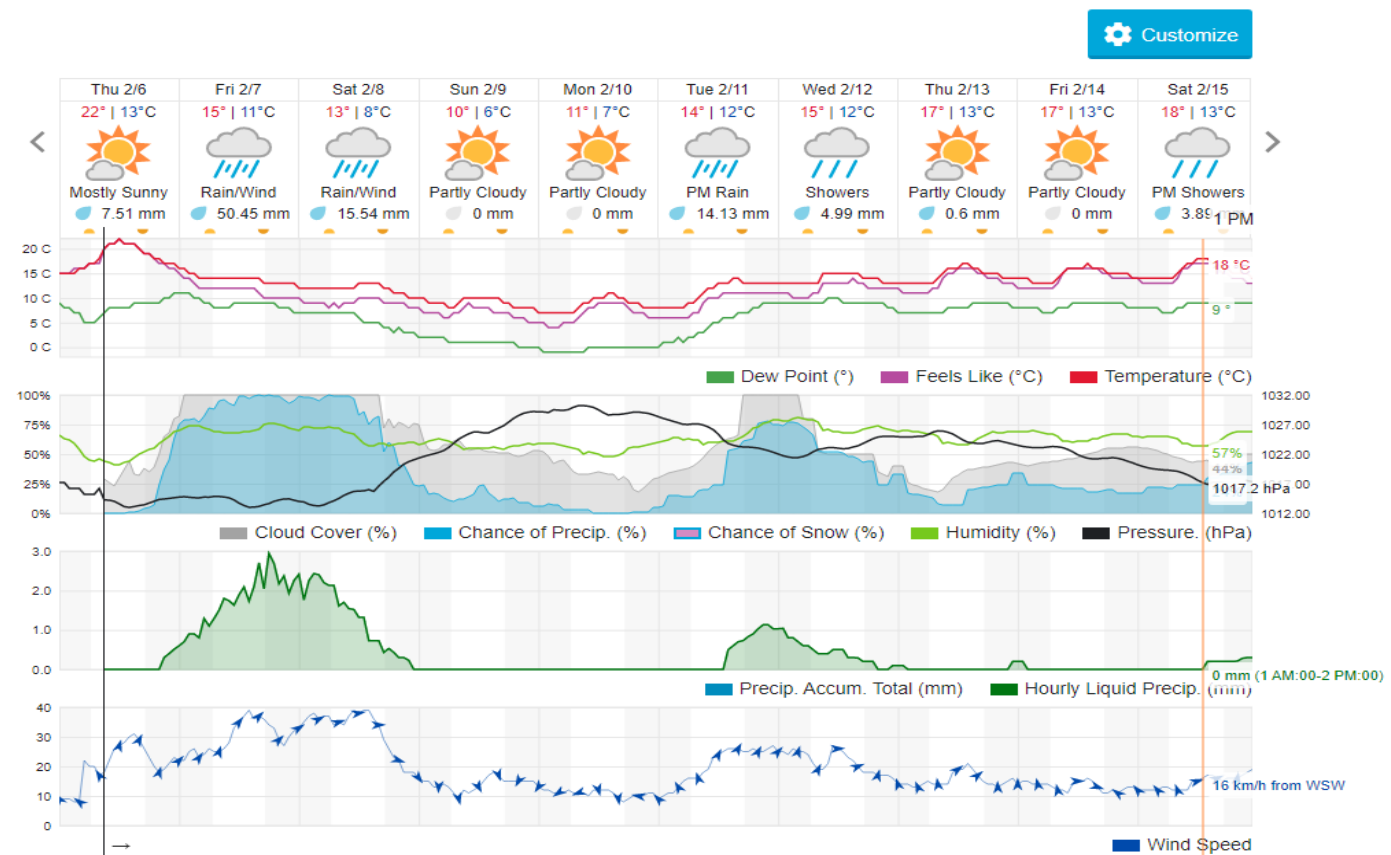

Beirut, Beirut Governorate, Lebanon 10-Day Weather Forecast

19° ACHRAFIEH, RIZK STATION | CHANGE

TODAY HOURLY 10-DAY CALENDAR HISTORY WUNDERMAP