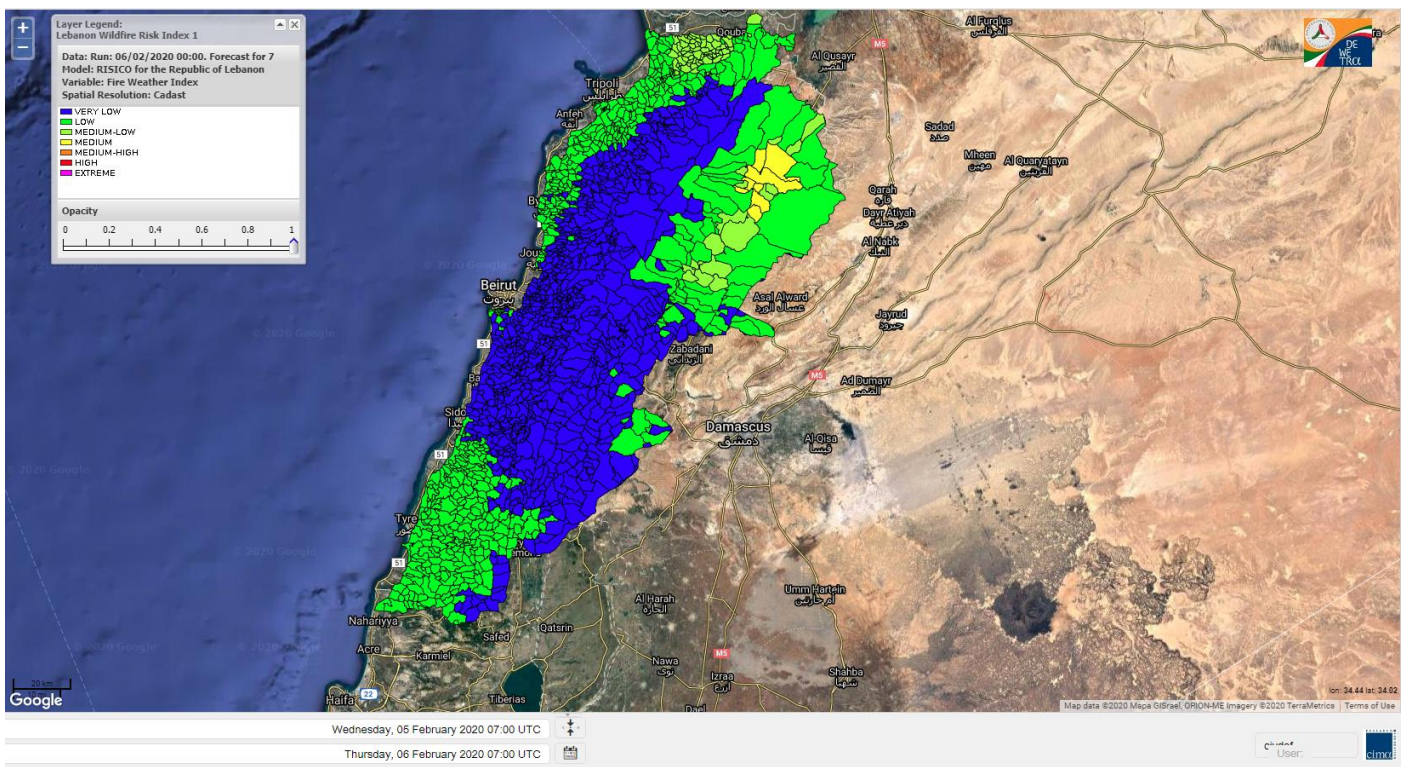

Lebanon for 7 February 2020