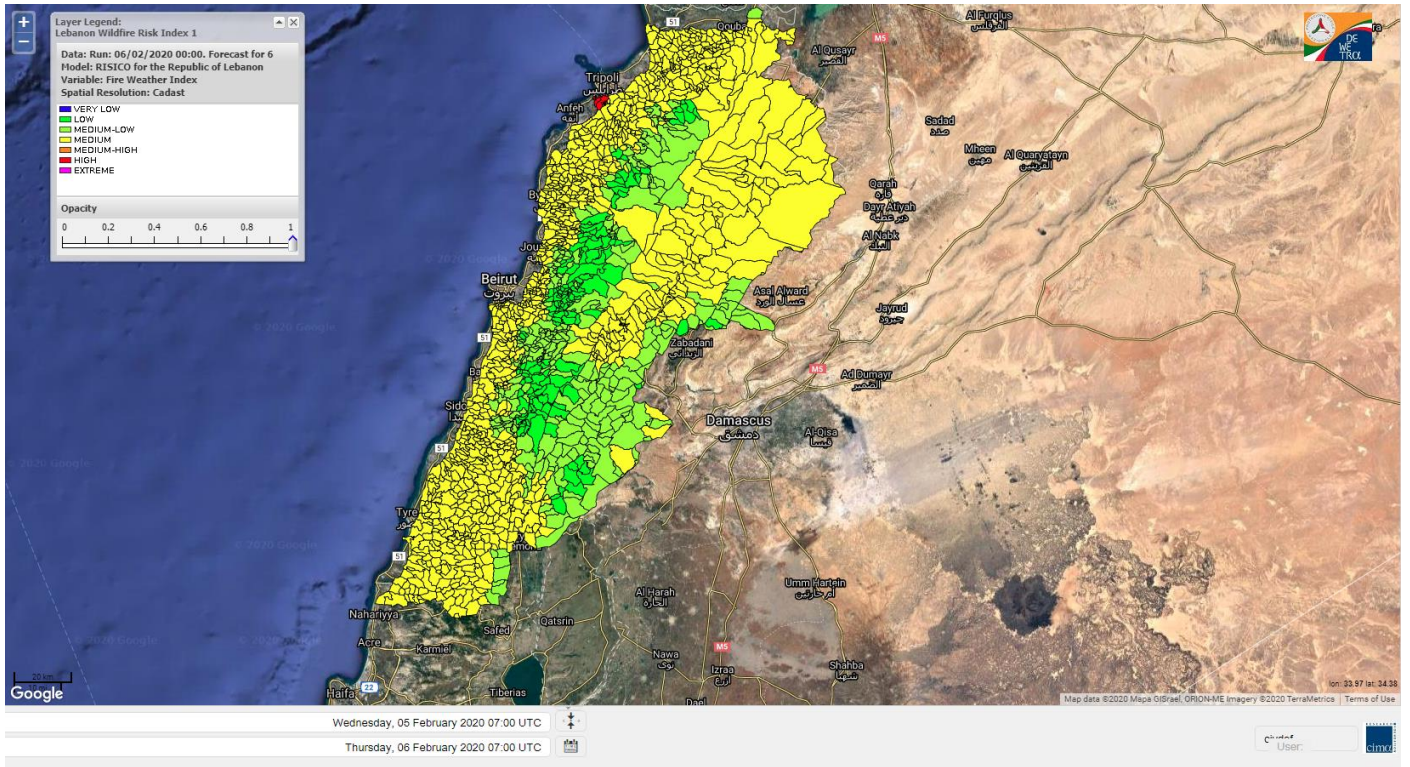

Lebanon for 6 February 2020