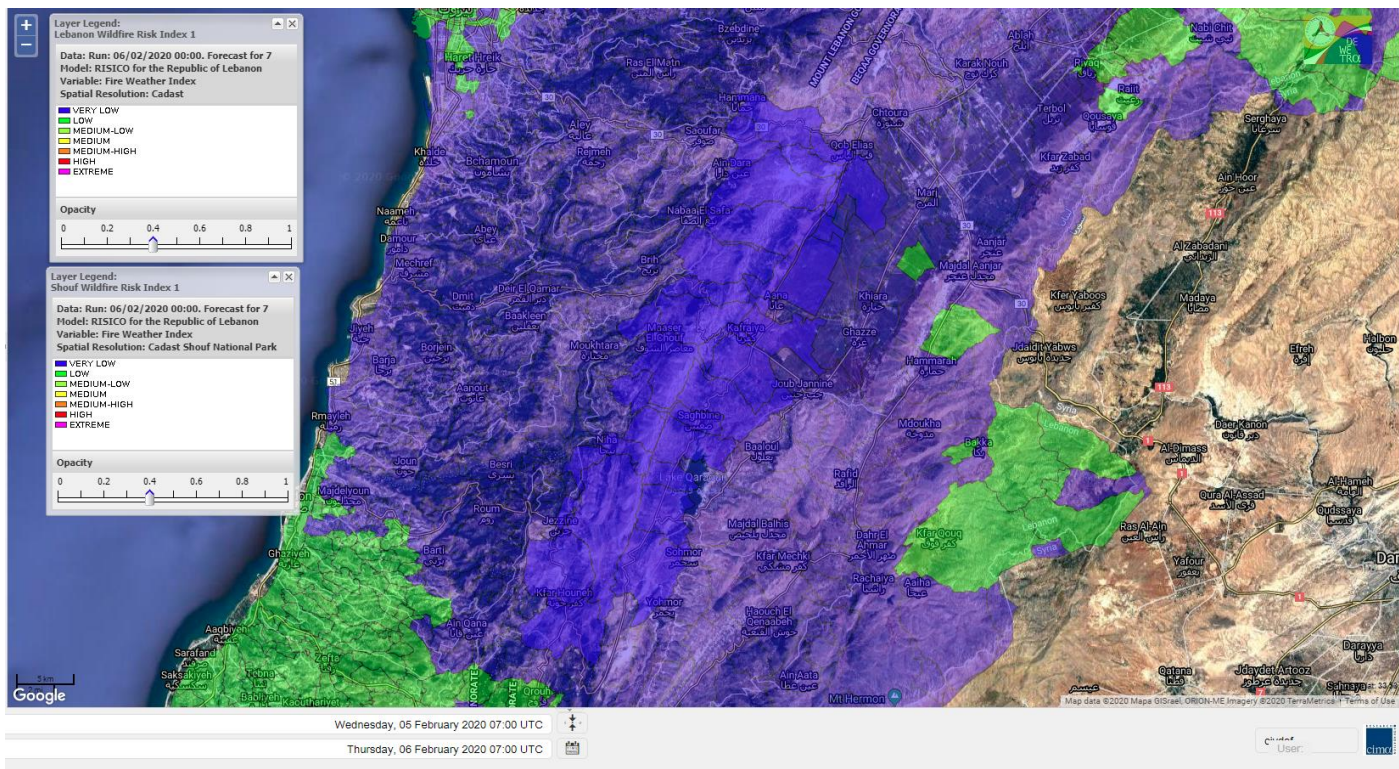

Shouf Biosphere Reserve Forecast for 7 February 2020