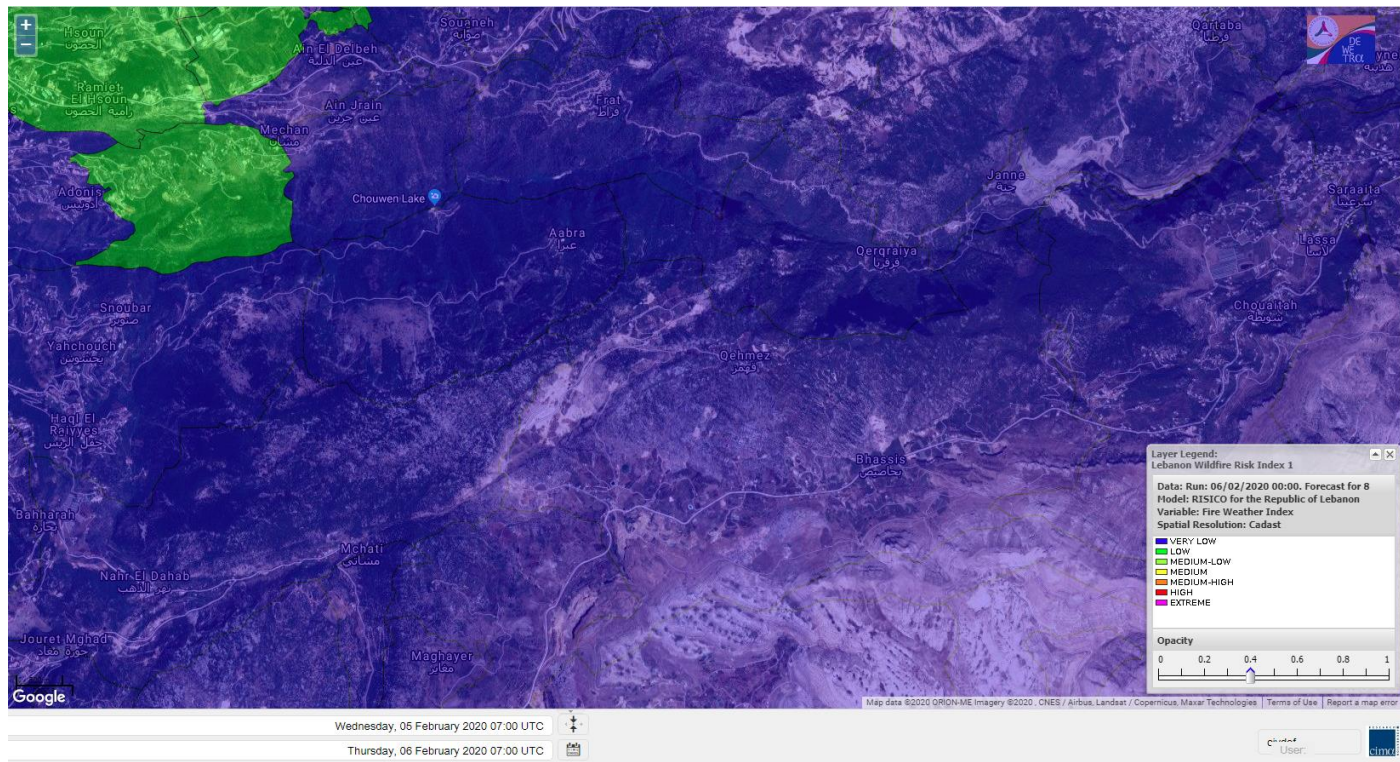

Jabal Moussa Reserve Forecast for 8 February 2020