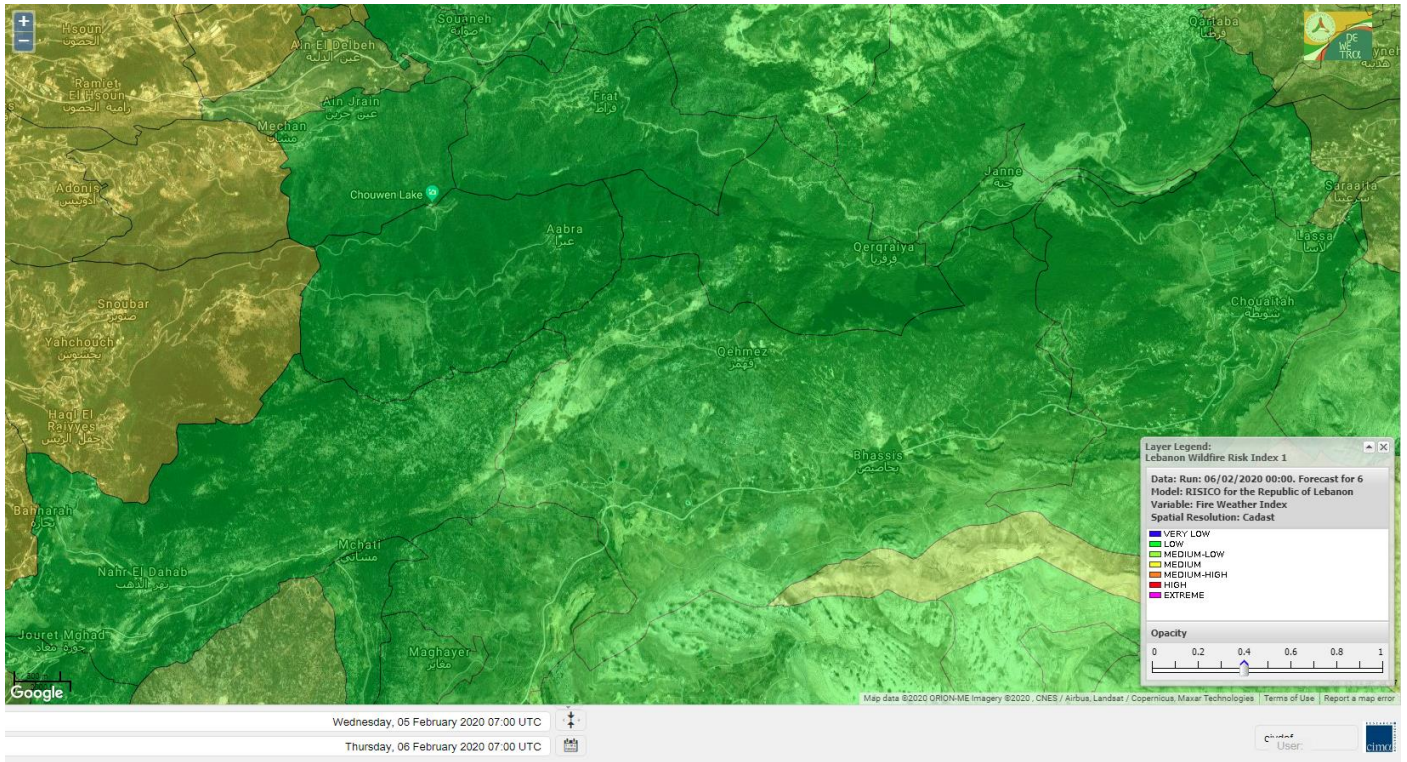

Jabal Moussa Reserve Forecast for 6 February 2020