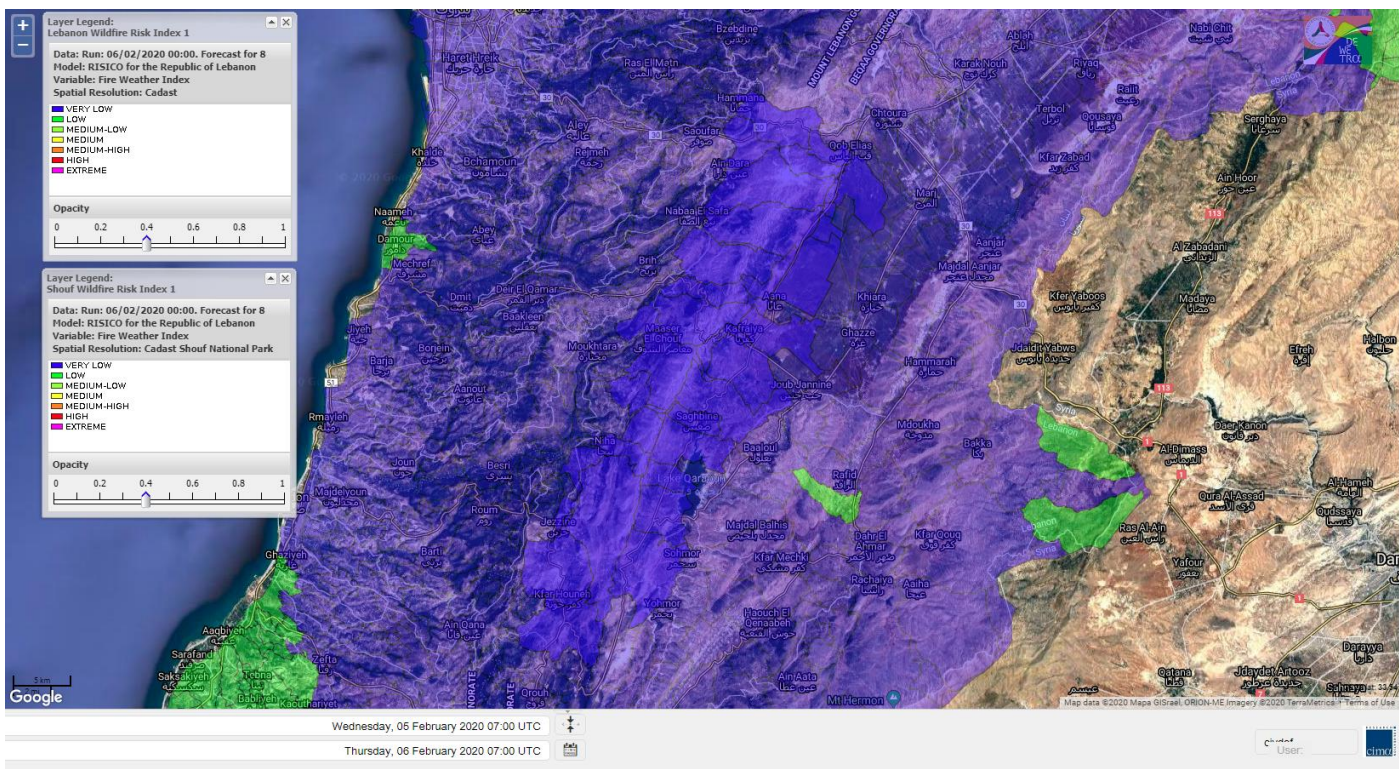

Shouf Biosphere Reserve Forecast for 8 February 2020