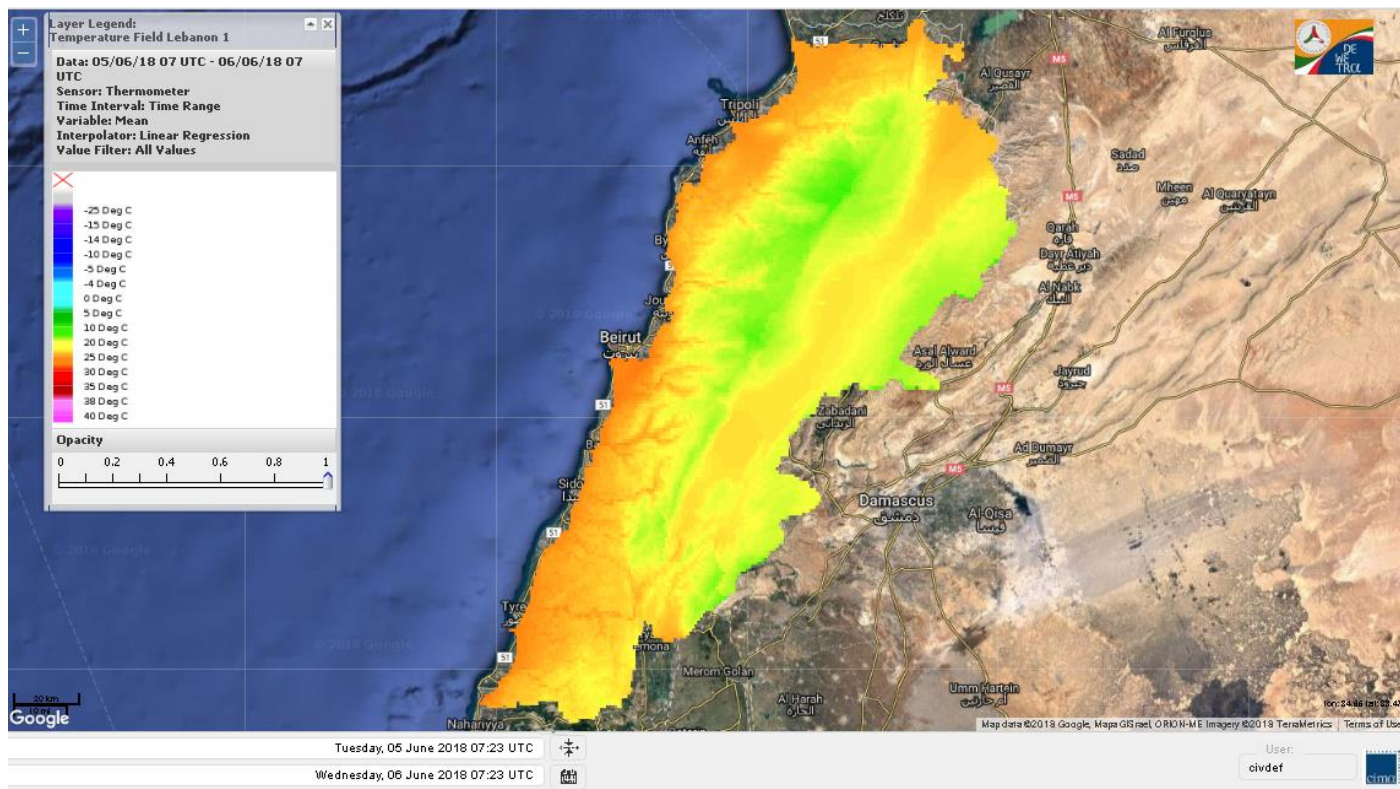

Lebanon temperature for Lebanon 6 June 2018