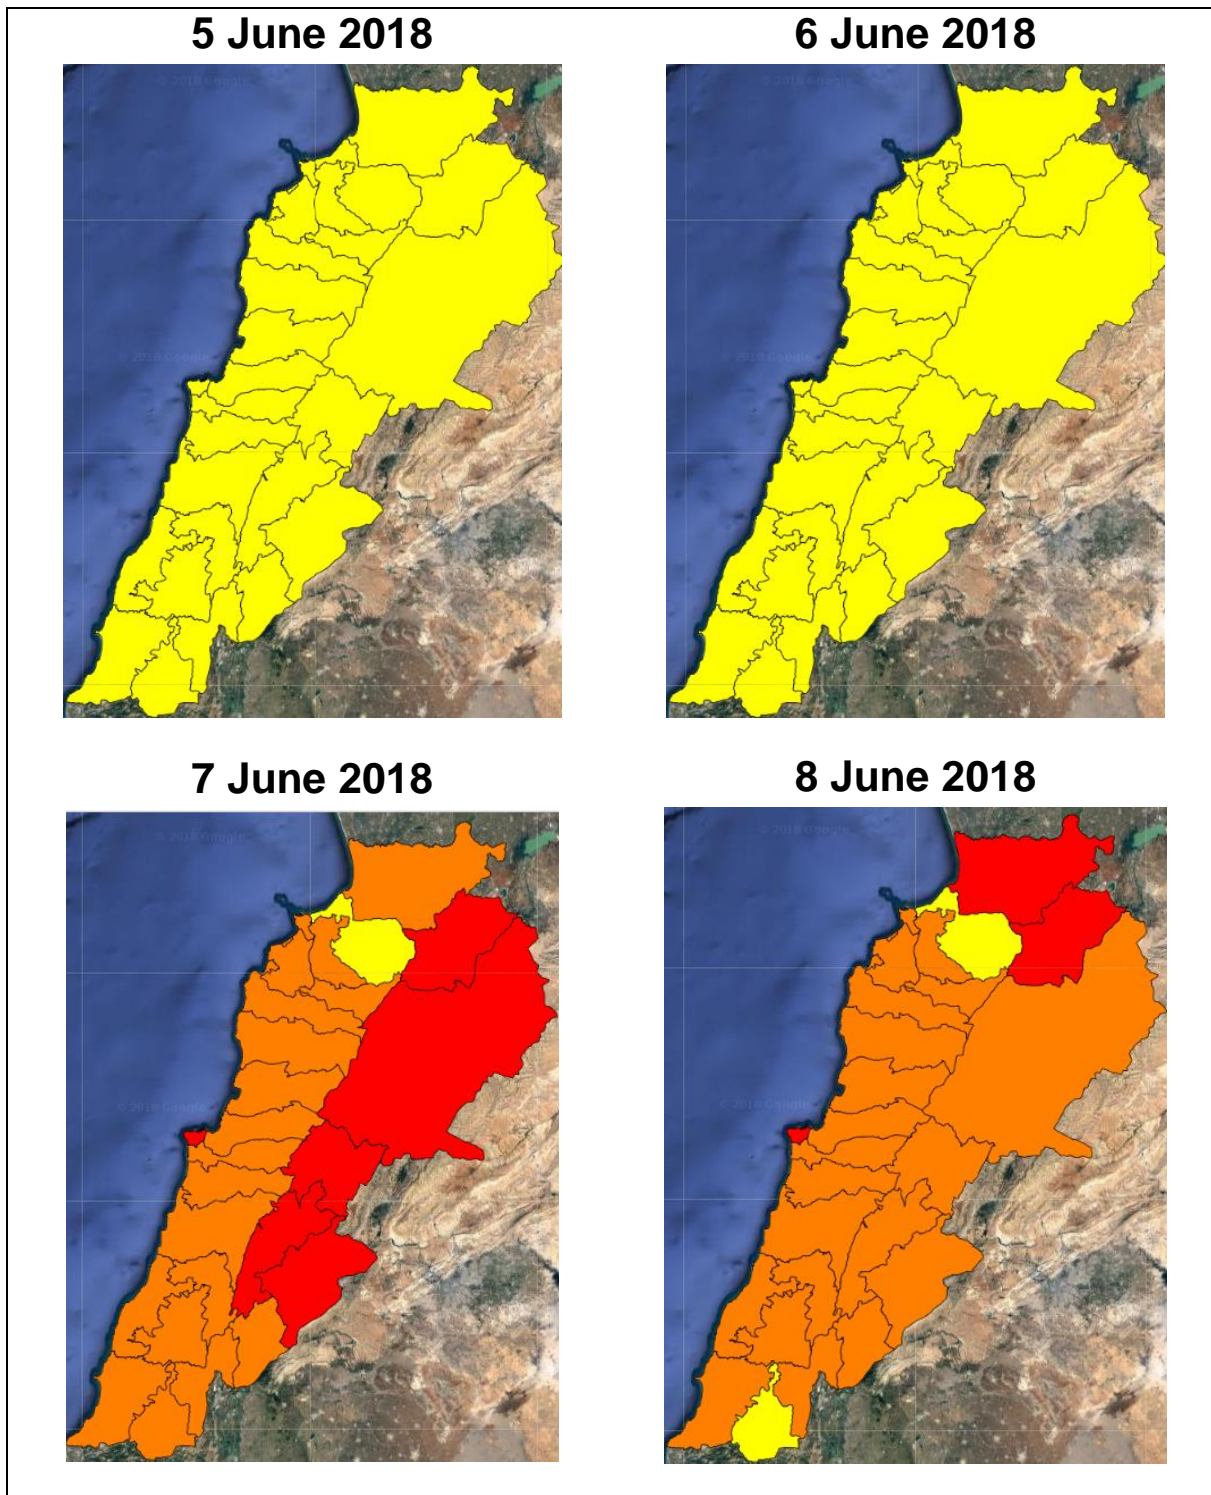

FIRE RISK INDEX

Layer Legend:
Lebanon Wildfire Risk Index 1

Data: Run: 06/06/2018 00:00. Forecast for 6
Model: RISICO for the Republic of Lebanon
Variable: Fire Weather Index
Spatial Resolution: Caza

- VERY LOW
- LOW
- MEDIUM-LOW
- MEDIUM
- MEDIUM-HIGH
- HIGH
- EXTREME