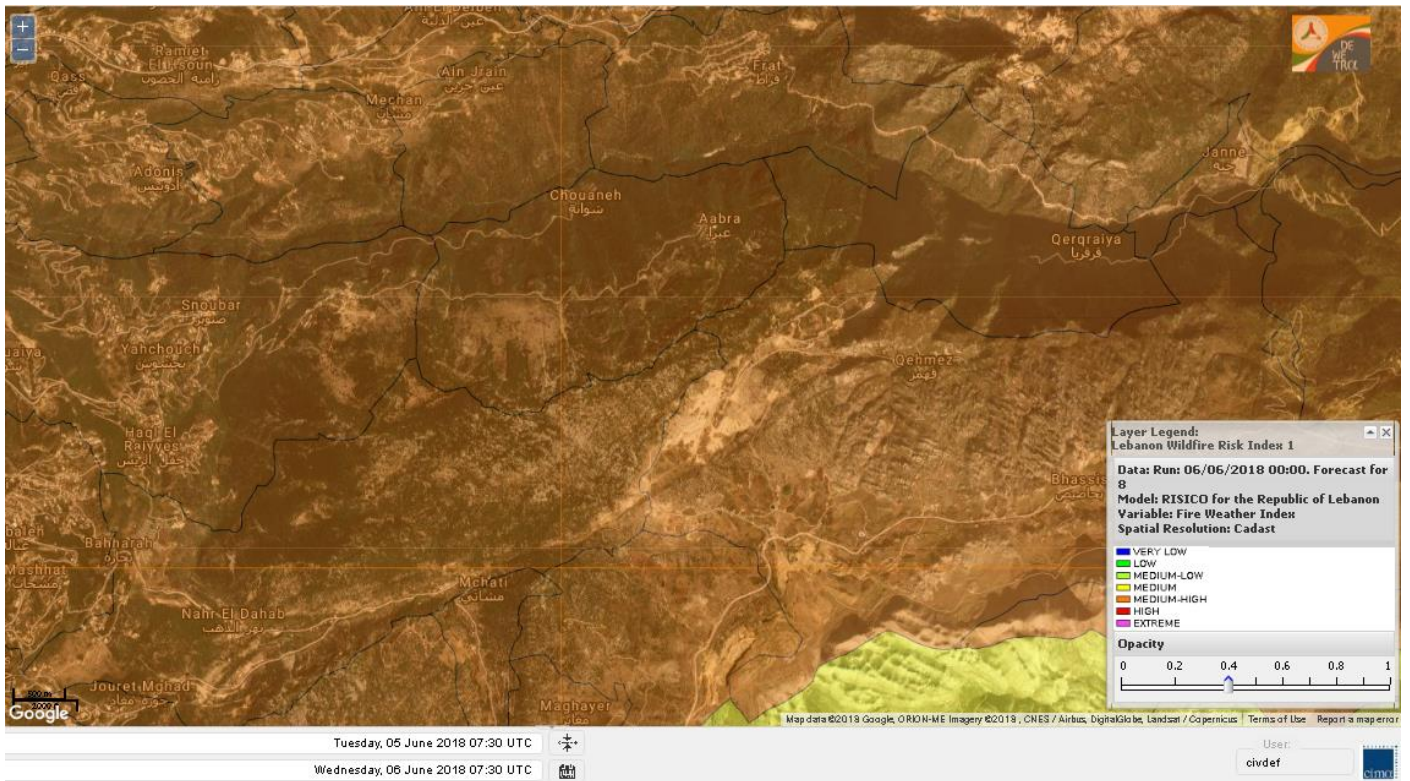

Jabal Moussa Reserve Forecast for 8 June 2018