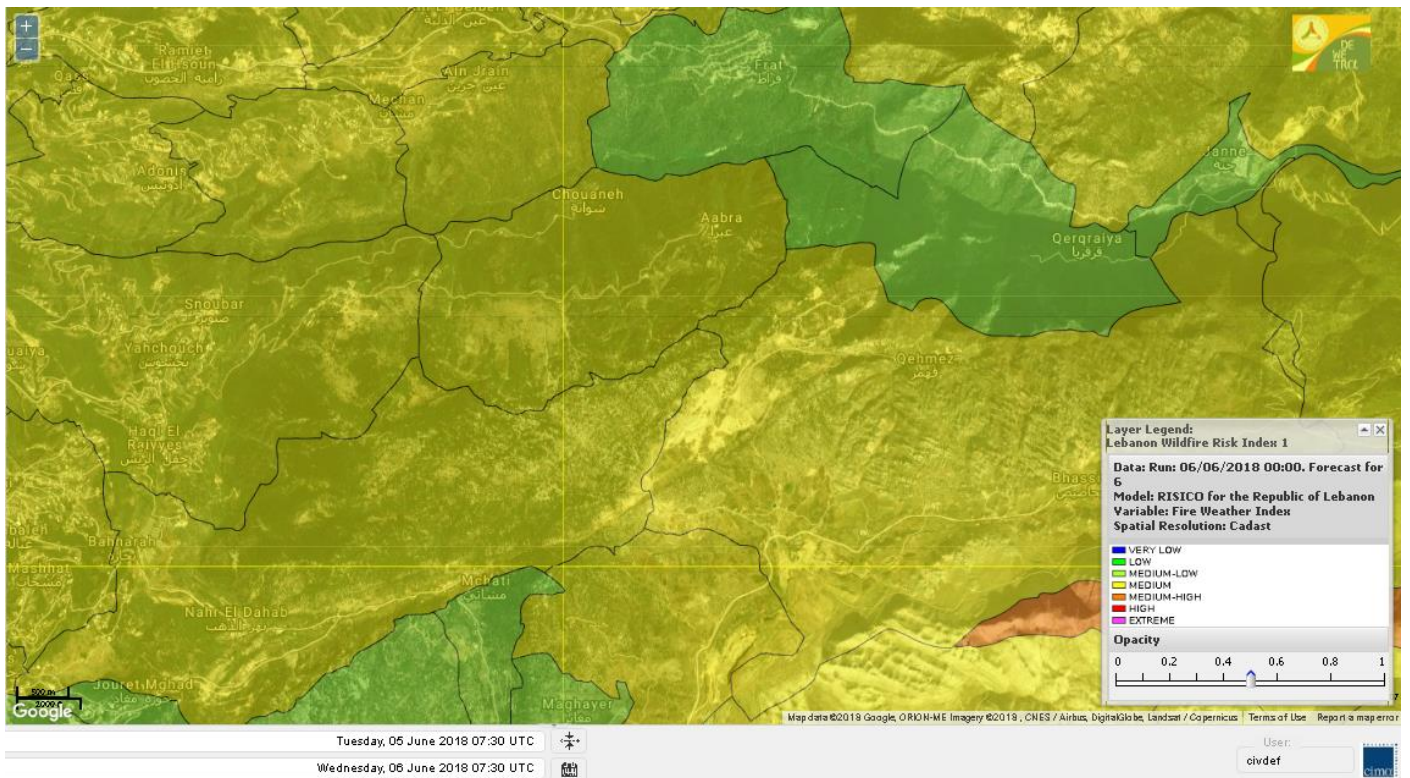

Jabal Moussa Reserve Forecast for 6 June 2018