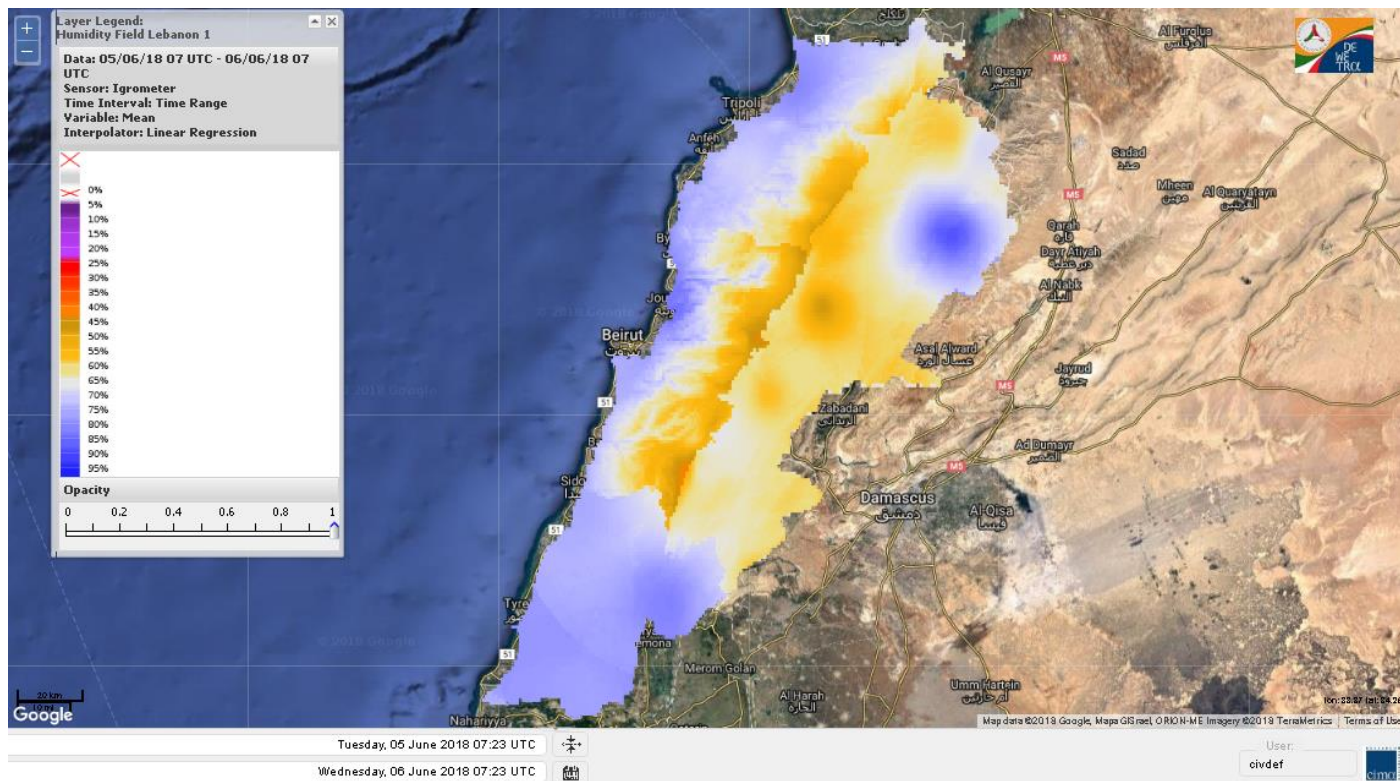

Lebanon humidity for Lebanon 6 June 2018