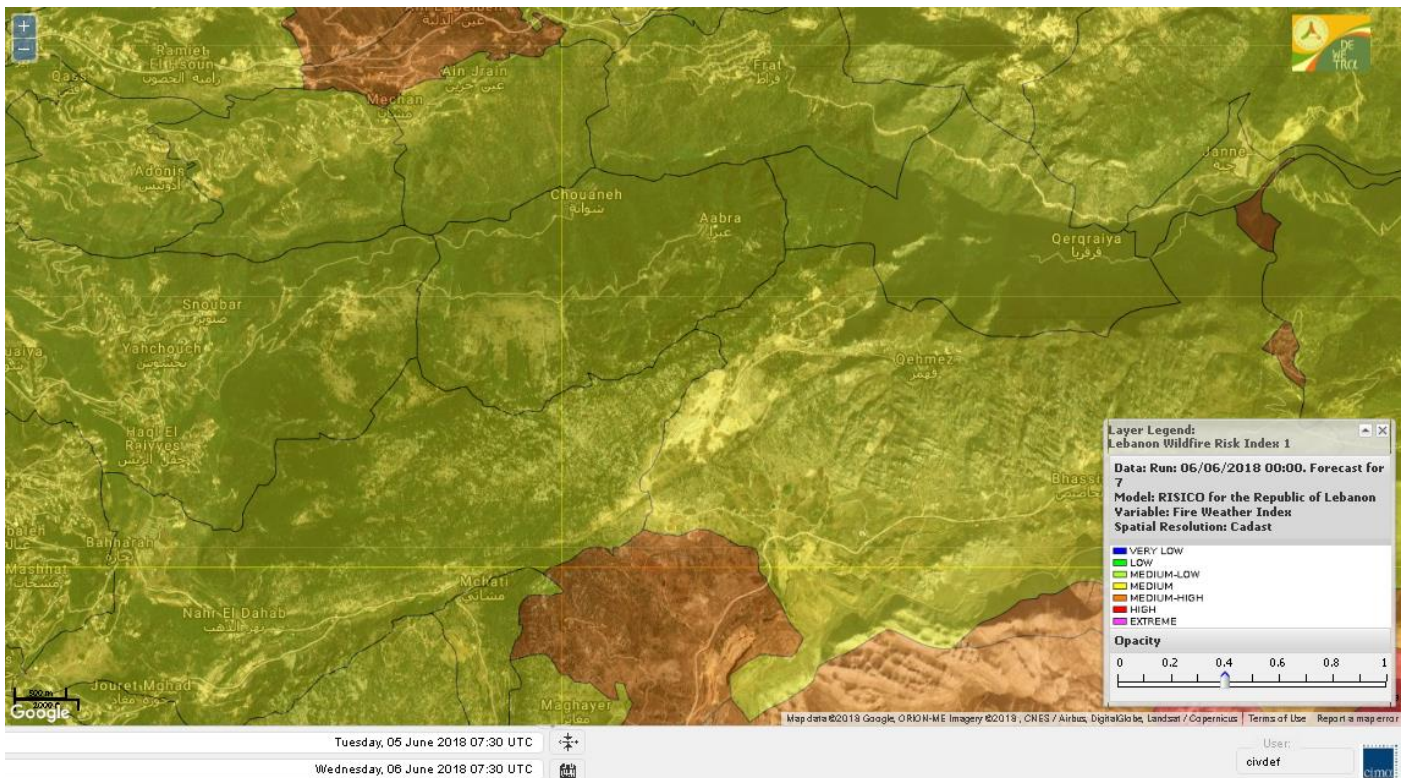

Jabal Moussa Reserve Forecast for 7 June 2018