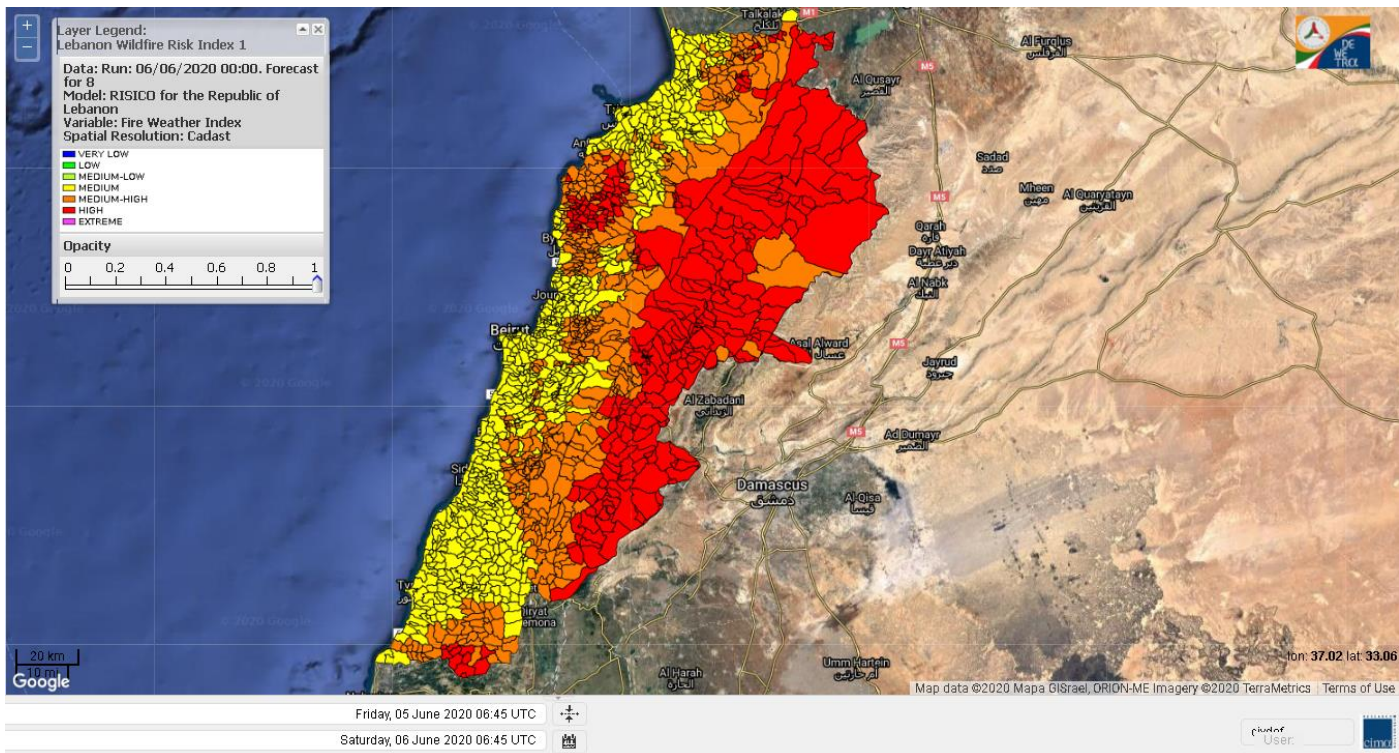

- VERY LOW
- LOW
- MEDIUM-LOW
- MEDIUM
- MEDIUM-HIGH
- HIGH
- EXTREME

Lebanon for 6 June 2020

Lebanon for 7 June 2020

Lebanon for 8 June 2020

Shouf Biosphere Reserve Forecast for 6 June 2020

Shouf Biosphere Reserve Forecast for 7 June 2020