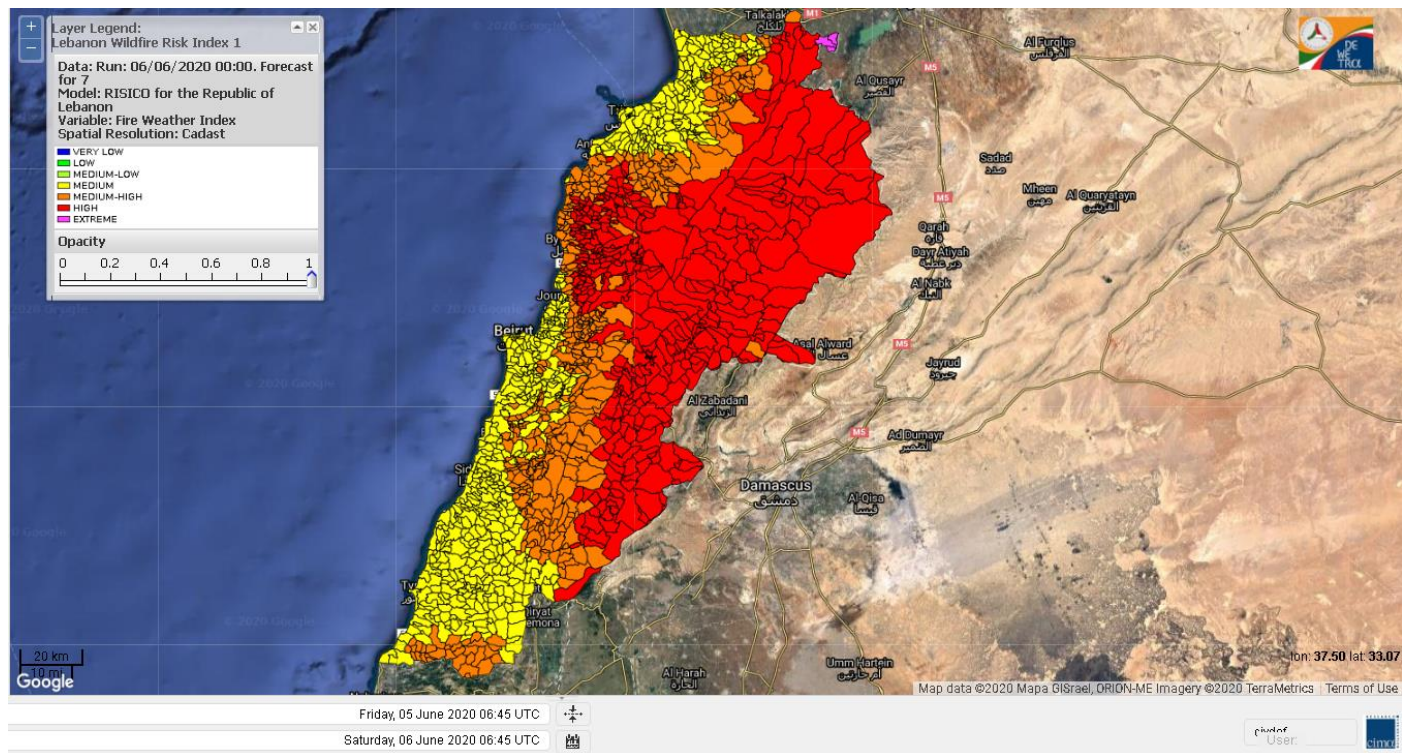

Lebanon for 7 June 2020