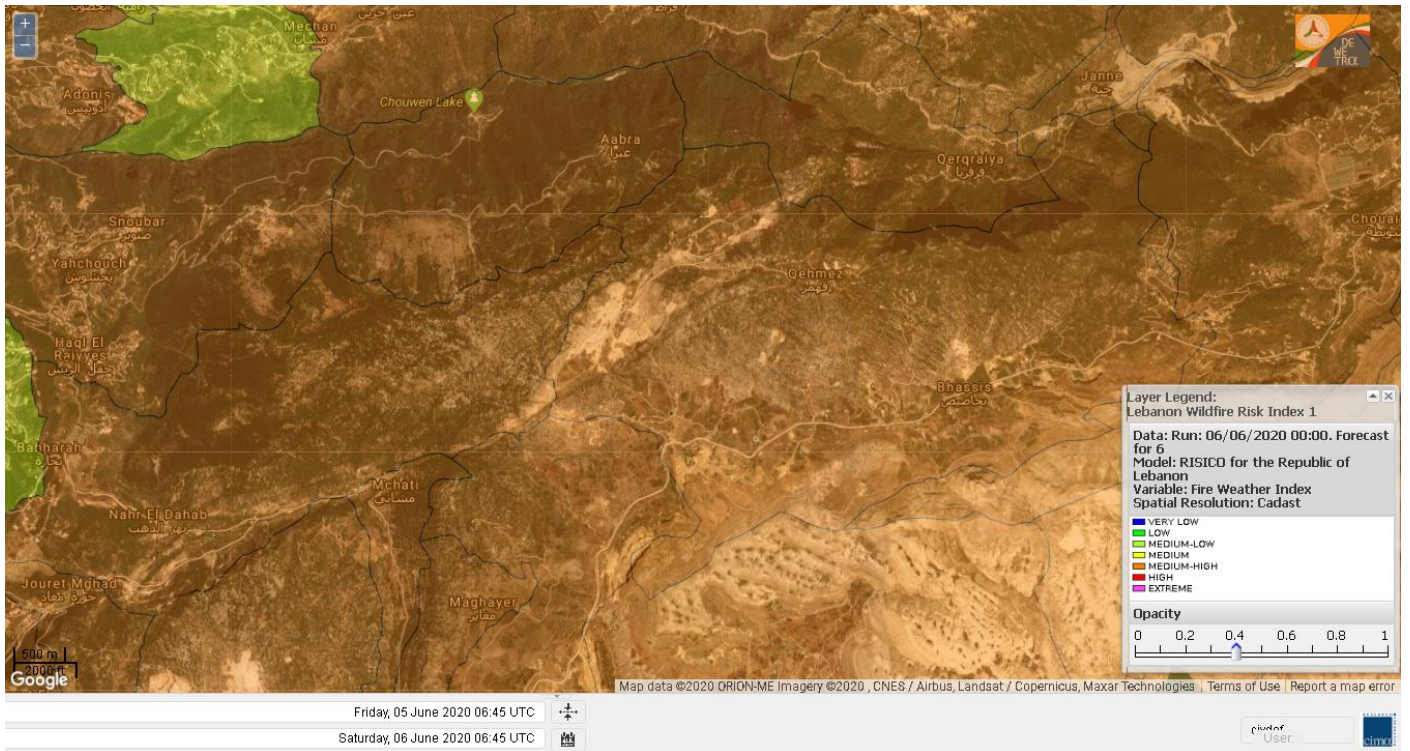

Jabal Moussa Reserve Forecast for 6 June 2020