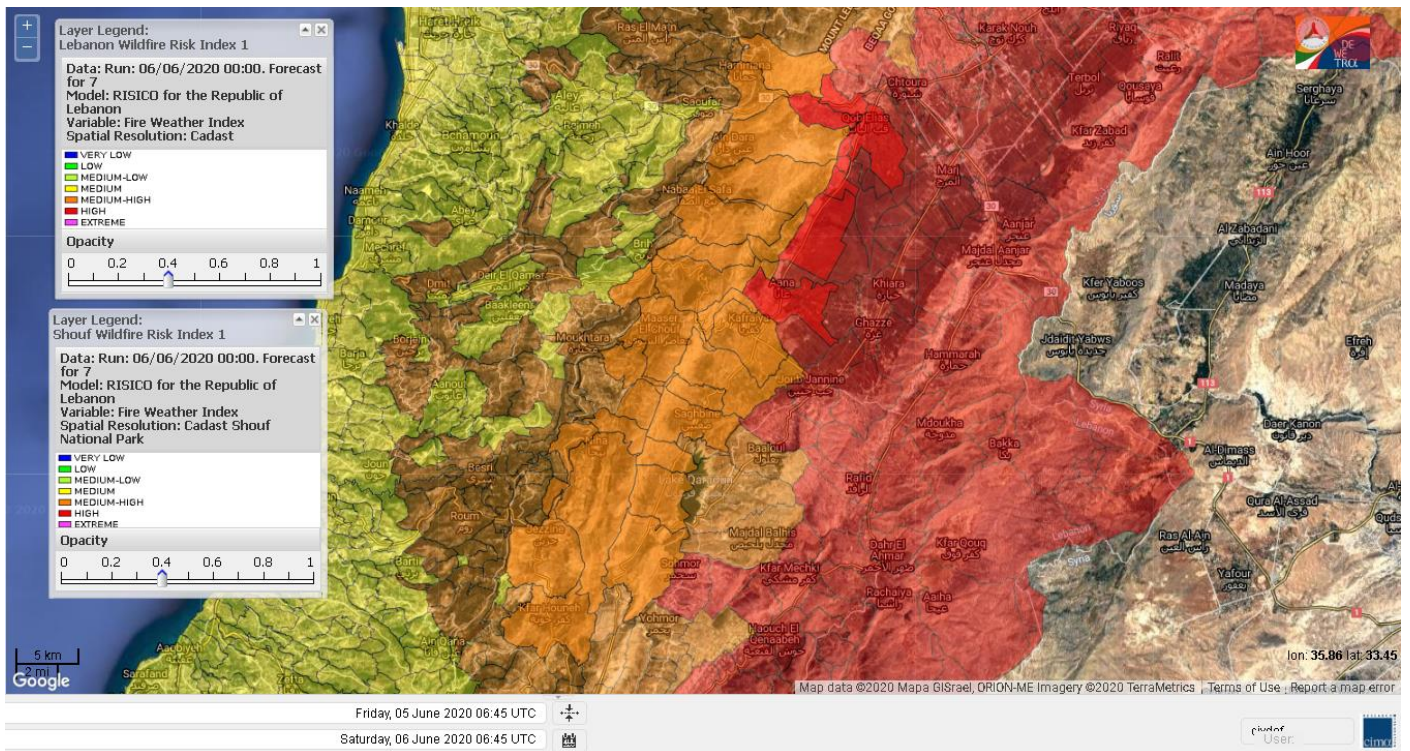

- VERY LOW
- LOW
- MEDIUM-LOW
- MEDIUM
- MEDIUM-HIGH
- HIGH
- EXTREME

Lebanon for 6 June 2020

Lebanon for 7 June 2020

Lebanon for 8 June 2020

Shouf Biosphere Reserve Forecast for 6 June 2020

Shouf Biosphere Reserve Forecast for 7 June 2020