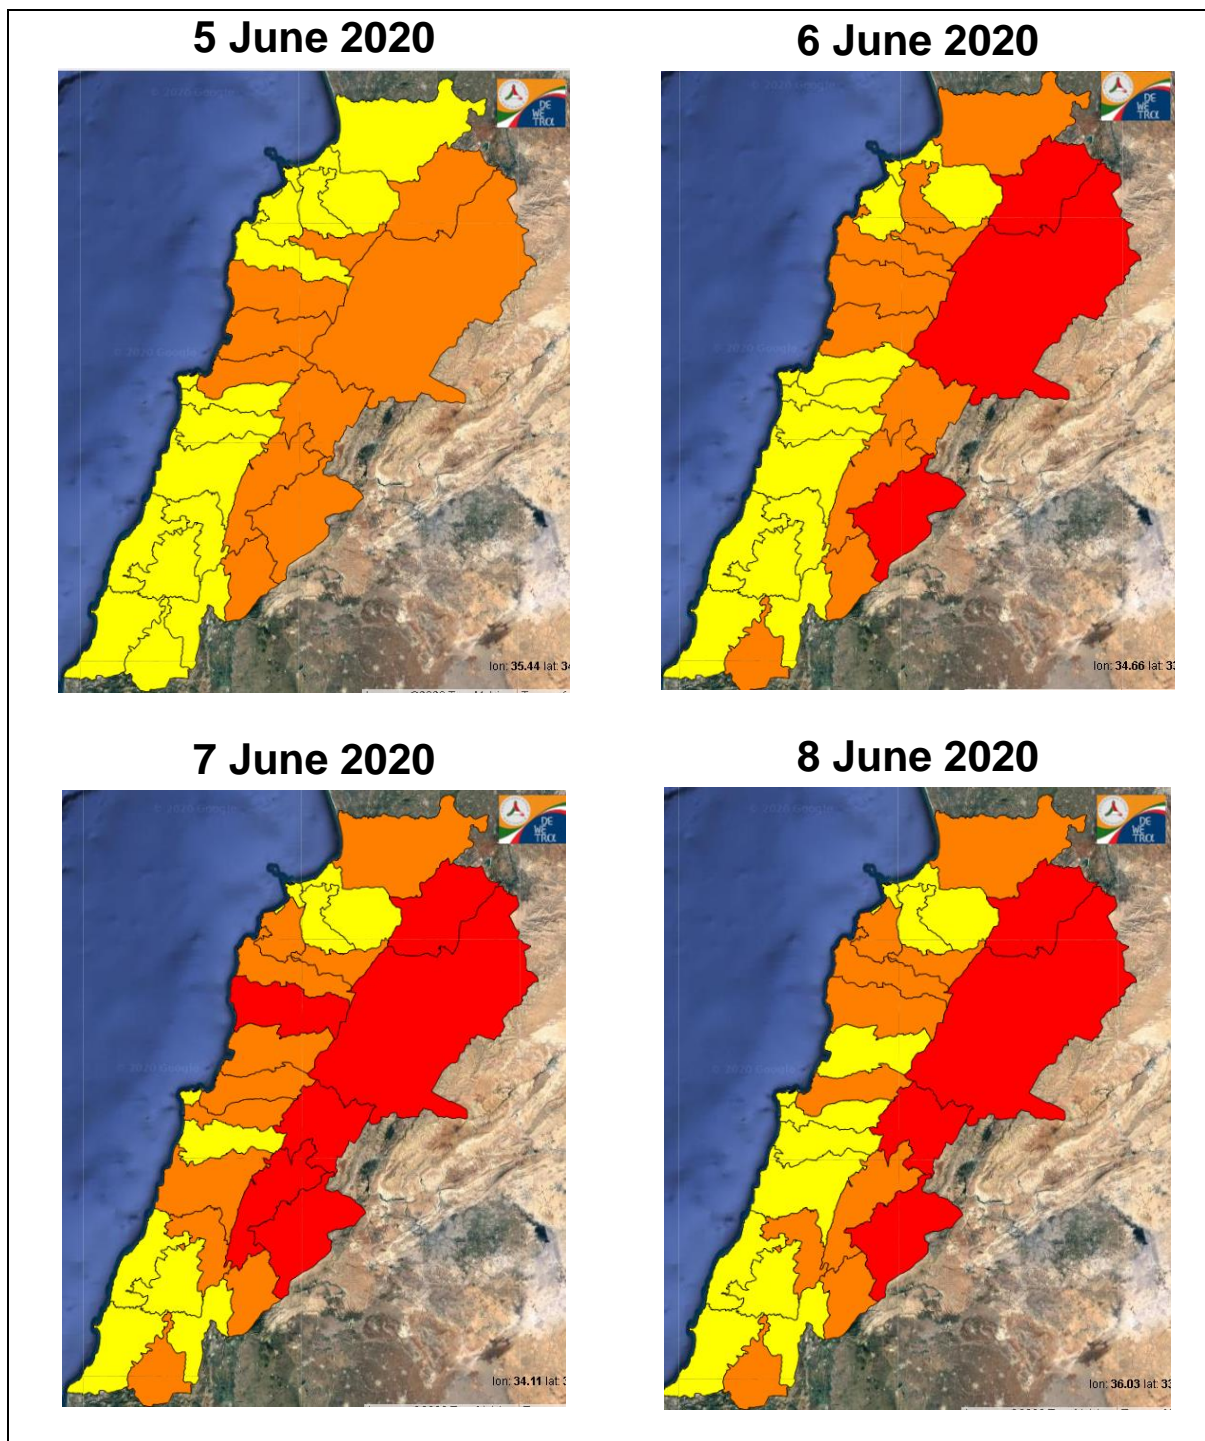

FIRE RISK INDEX

Layer Legend:
Lebanon Wildfire Risk Index 1

Data: Run: 06/06/2020 00:00. Forecast for 6
Model: RISICO for the Republic of Lebanon
Variable: Fire Weather Index
Spatial Resolution: Caza

- VERY LOW
- LOW
- MEDIUM-LOW
- MEDIUM
- MEDIUM-HIGH
- HIGH
- EXTREME