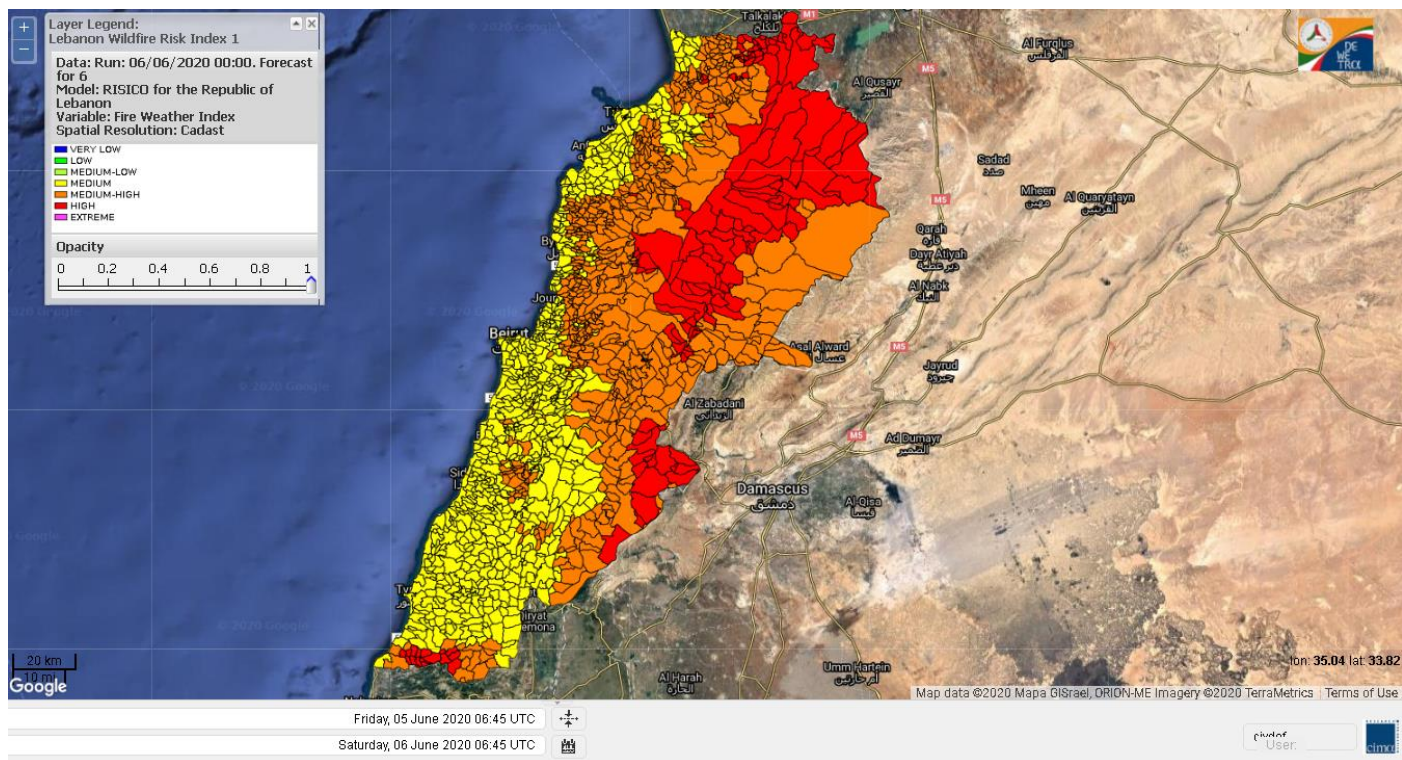

Lebanon for 6 June 2020