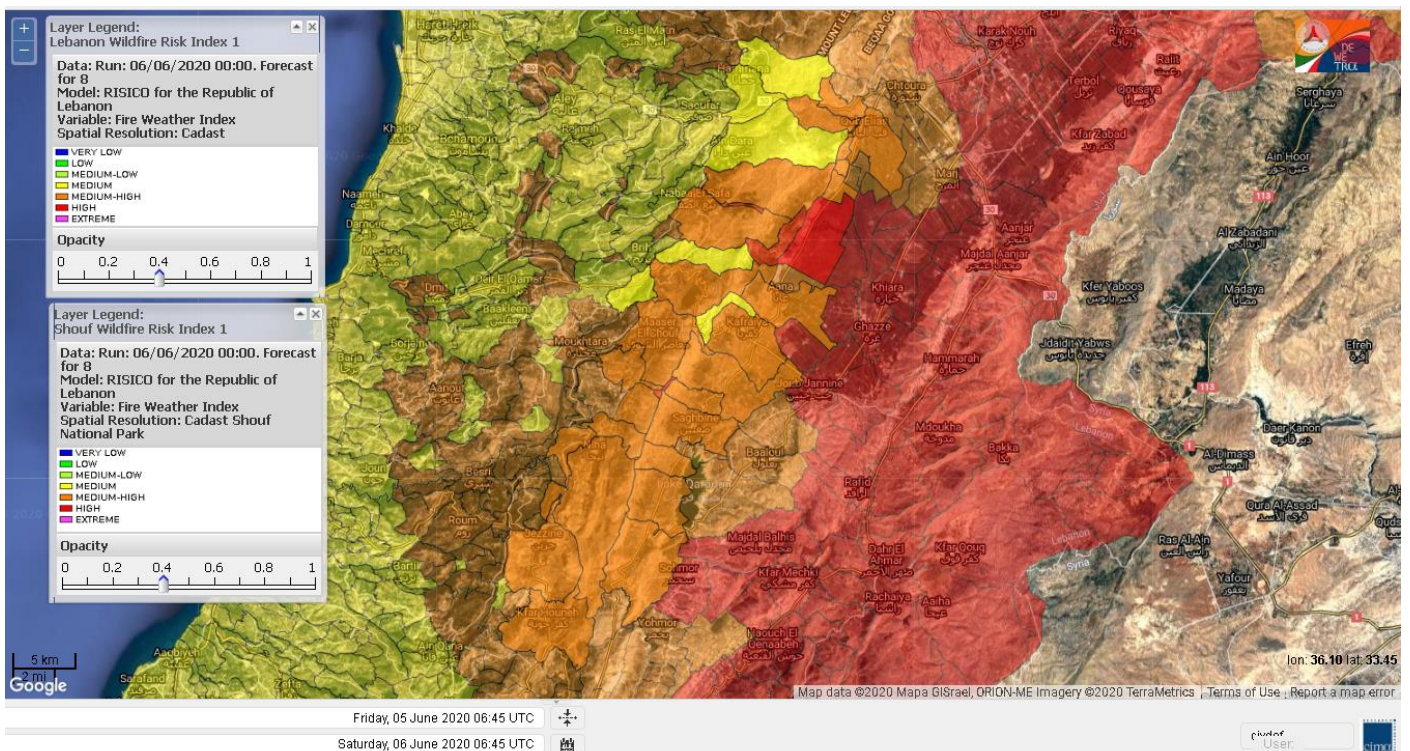

Shouf Biosphere Reserve Forecast for 8 June 2020