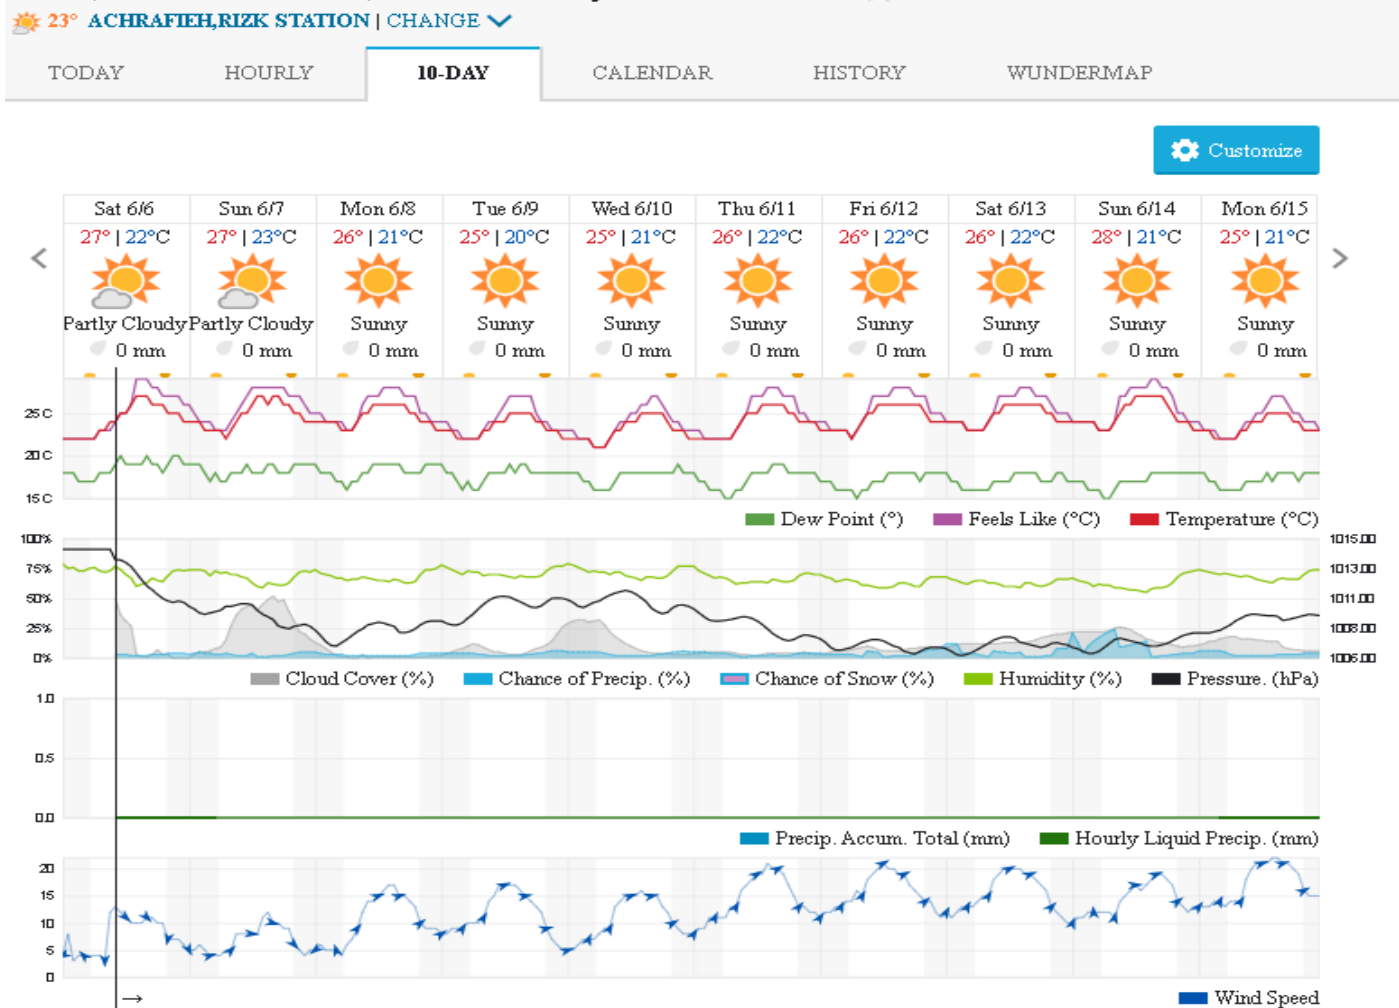

Shouf Biosphere Reserve Forecast for 8 June 2020

Jabal Moussa Reserve Forecast for 6 June 2020

Jabal Moussa Reserve Forecast for 7 June 2020

Jabal Moussa Reserve Forecast for 8 June 2020

Beirut, Beirut Governorate, Lebanon 10-Day Weather Forecast