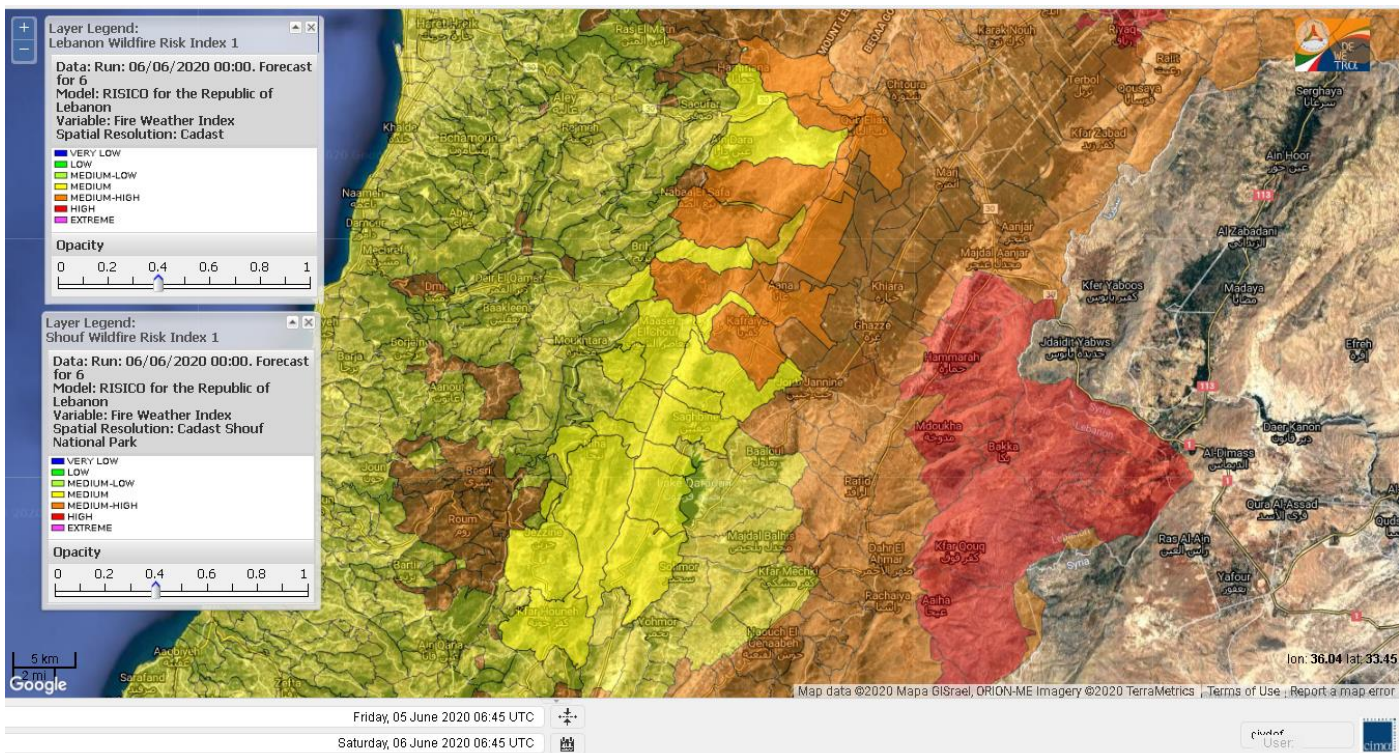

- VERY LOW
- LOW
- MEDIUM-LOW
- MEDIUM
- MEDIUM-HIGH
- HIGH
- EXTREME

Lebanon for 6 June 2020

Lebanon for 7 June 2020

Lebanon for 8 June 2020

Shouf Biosphere Reserve Forecast for 6 June 2020

Shouf Biosphere Reserve Forecast for 7 June 2020