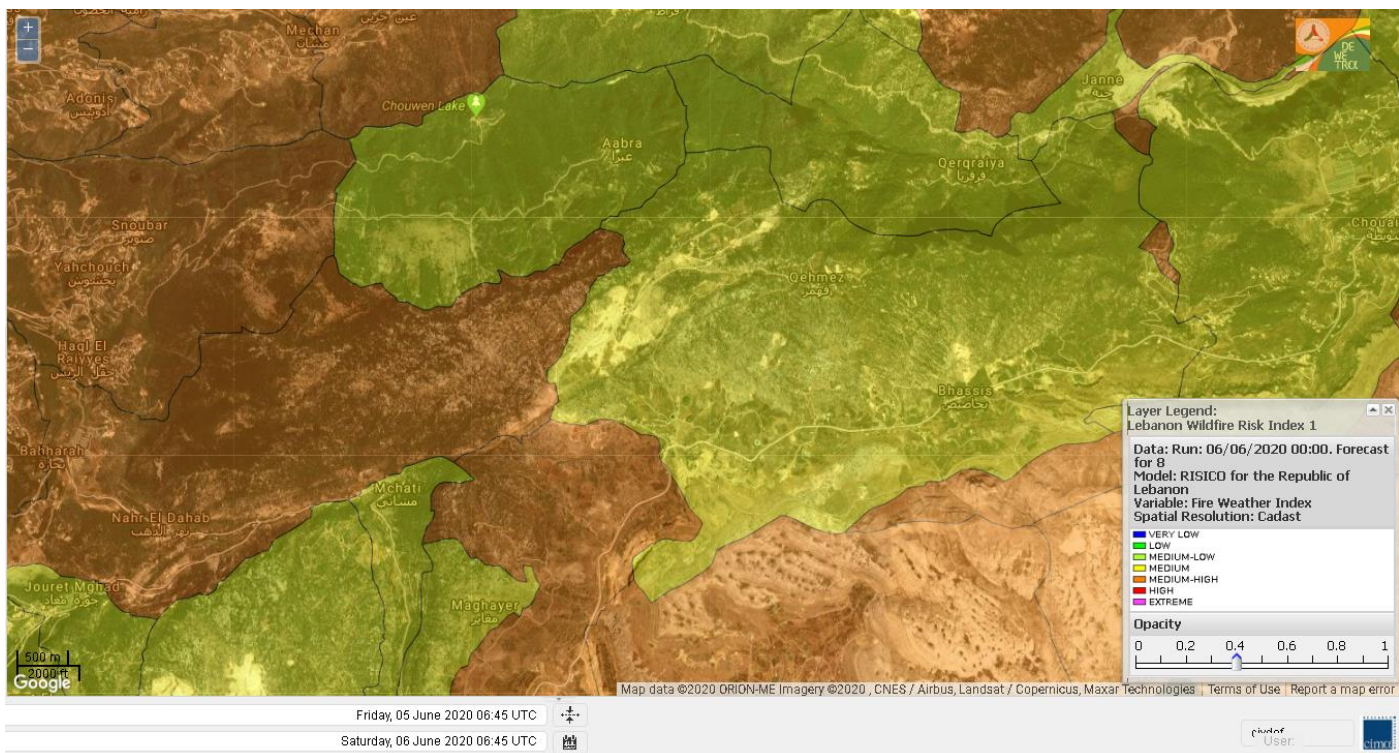

Shouf Biosphere Reserve Forecast for 8 June 2020

Jabal Moussa Reserve Forecast for 6 June 2020

Jabal Moussa Reserve Forecast for 7 June 2020

Jabal Moussa Reserve Forecast for 8 June 2020

Beirut, Beirut Governorate, Lebanon 10-Day Weather Forecast