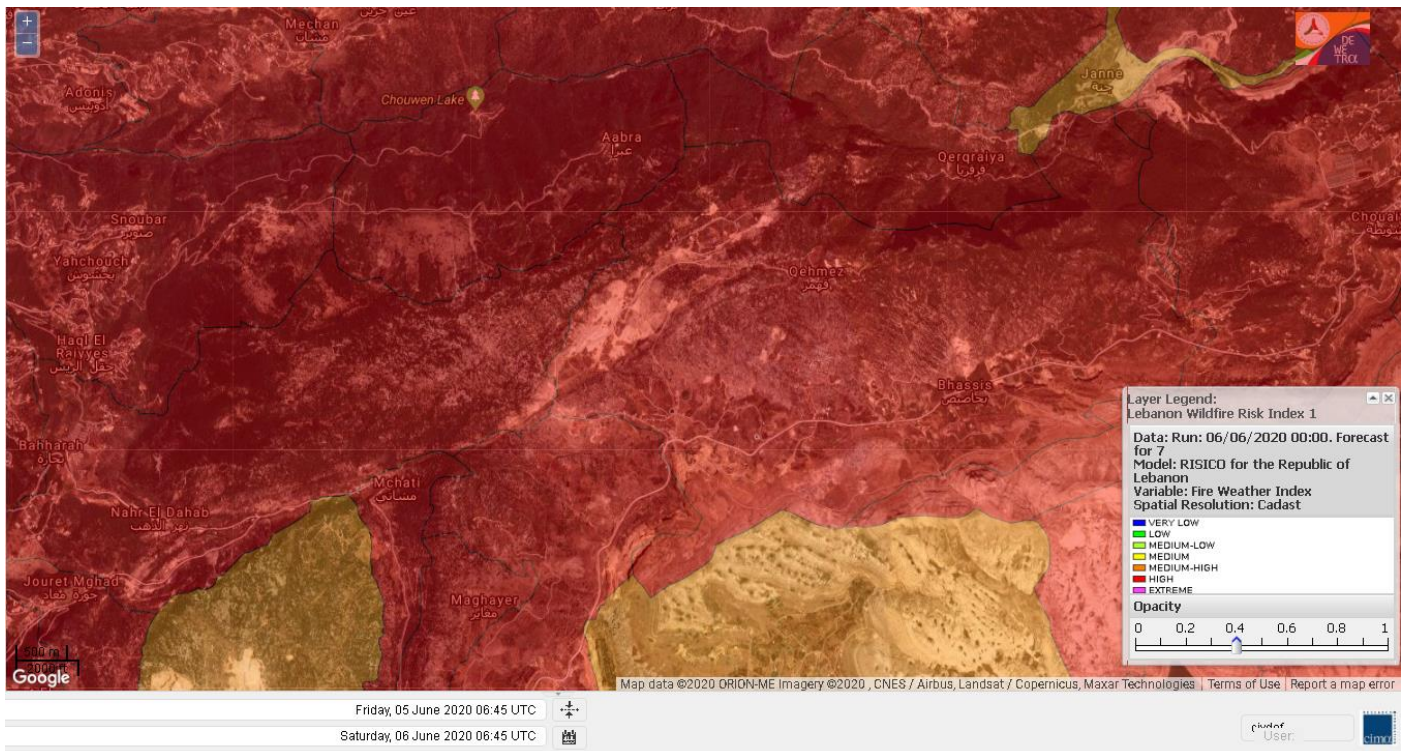

Jabal Moussa Reserve Forecast for 7 June 2020