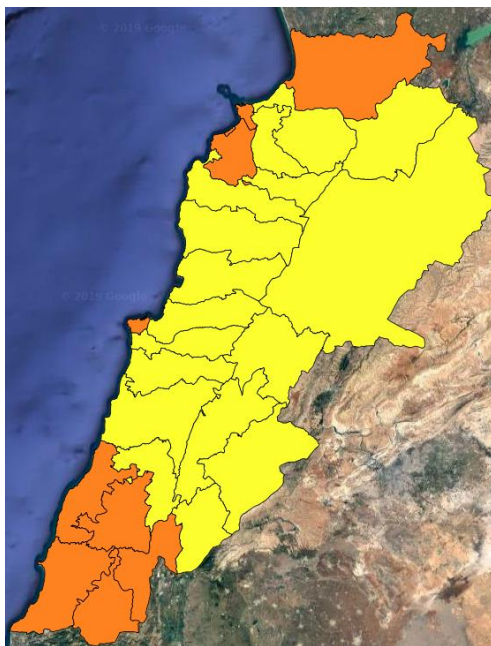

Beirut, 6 November 2019

FIRE RISK INDEX

5 November 2019

6 November 2019

7 November 2019

8 November 2019

Layer Legend:
Lebanon Wildfire Risk Index 1

Data: Run: 06/11/2019 00:00. Forecast for 6
Model: RISICO for the Republic of Lebanon
Variable: Fire Weather Index
Spatial Resolution: Caza