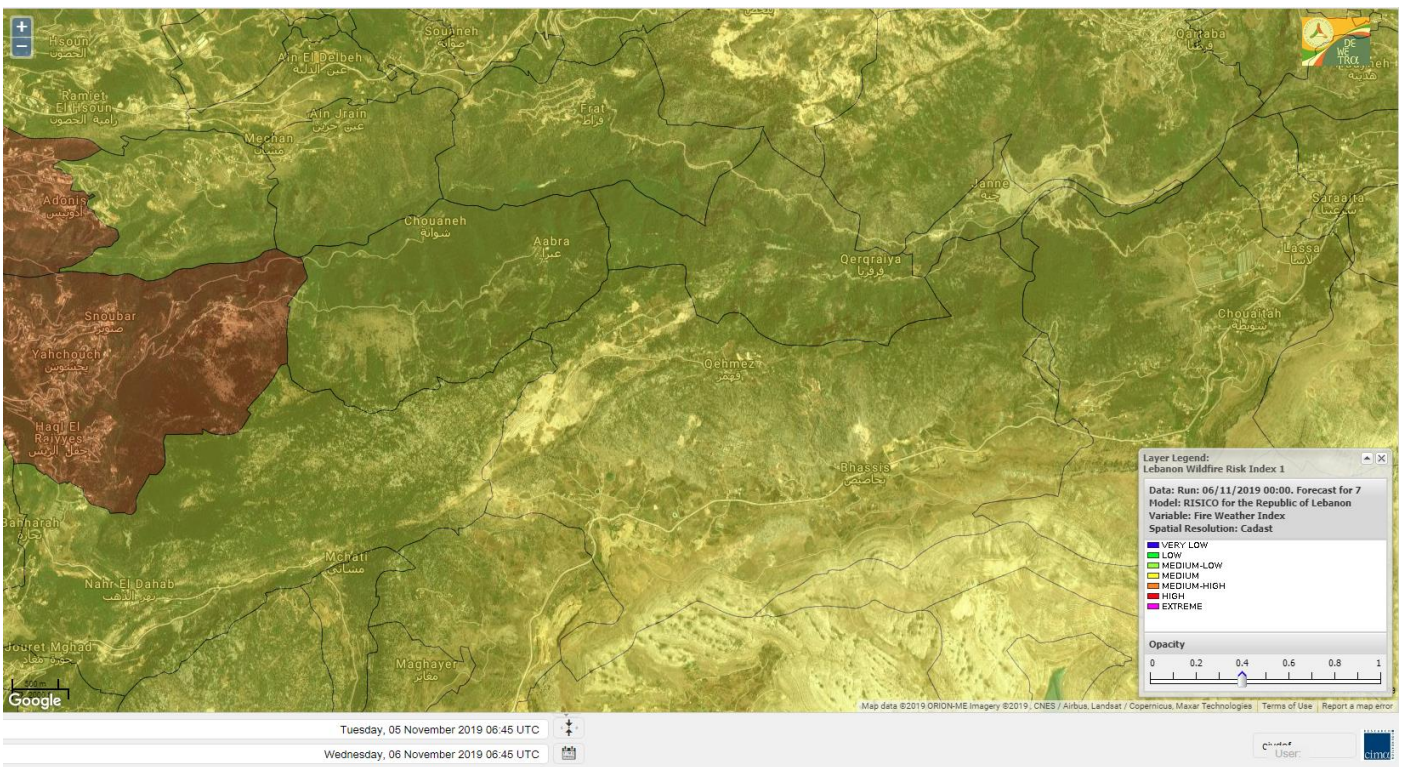

Jabal Moussa Reserve Forecast for 8 November 2019

Beirut, Beirut Governorate, Lebanon 10-Day Weather Forecast

26° ACHRAFIEH, RIZK STATION | CHANGE

Nord

Koura

Municipality	06-Nov	07-Nov	08-Nov	Municipality	06-Nov	07-Nov	08-Nov	Municipality	06-Nov	07-Nov	08-Nov
Aaba	MH	MH	MH	Afsaddiq	MH	MH	MH	Ain Ekrine	MH	MH	MH
Amioun	MH	MH	MH	Anfeh	M	M	MH	Badbhoun	MH	MH	MH
Barghoun	MH	MH	MH	Barsa	MH	H	H	Batroumine	MH	MH	MH
Bdebba	MH	MH	MH	Bechmizine	MH	MH	MH	Bednayel El-Koura	MH	H	H
Bhabbouch El-Koura	MH	MH	MH	Bkeftine	MH	MH	H	Bnehran	M	MH	MH
Bqaiia El-Koura	MH	MH	MH	Bsarma	MH	MH	MH	Btaaboura	MH	MH	MH
Bttram	MH	MH	MH	Btouratij	MH	MH	MH	Bziza	MH	MH	MH
Dar Beechtar	MH	MH	H	Dar Chmezzine	MH	MH	MH	Deddeh	MH	H	H
Deir El-Balamand	MH	MH	MH	Fih	MH	MH	H	Hraiche	M	MH	MH
Ijdaabrine	MH	MH	MH	Kaftoun	MH	MH	MH	Kefraya El-Koura	MH	MH	MH
Kfarakka	MH	MH	MH	Kfarhata	MH	MH	MH	Kfarhazir	MH	MH	MH
Kfarkahel	MH	MH	MH	Kfarsaroun	MH	MH	MH	Kosba	MH	MH	MH
Mejdel el-Koura	MH	MH	MH	Nakhle	MH	MH	MH	Qalhat	MH	MH	MH
Ras Masqa	MH	H	H	Rechdibbine	M	M	MH	Zakroun	M	MH	MH
Zgharta El-Mtaouile	MH	MH	MH								