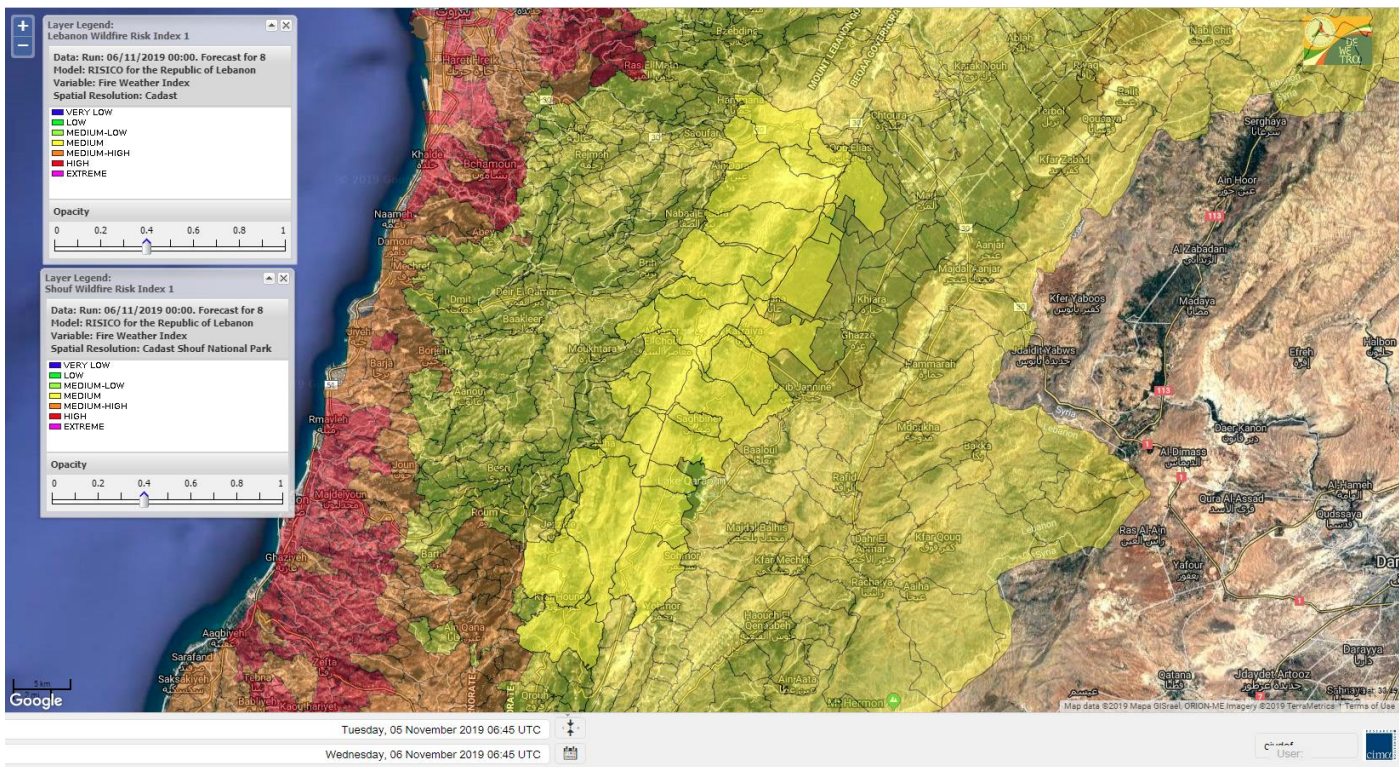

Shouf Biosphere Reserve Forecast for 8 November 2019