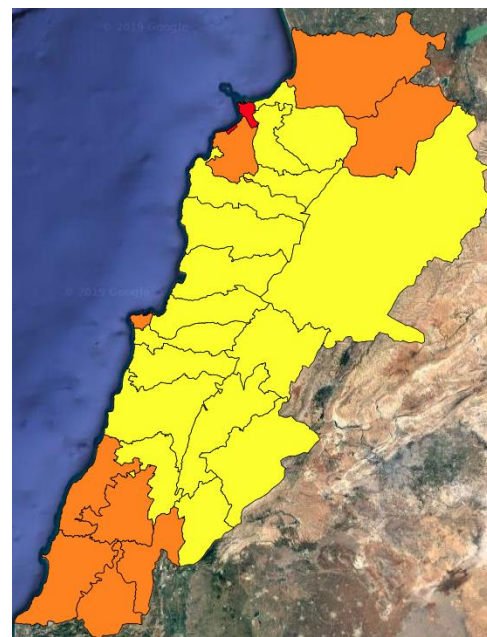

Beirut, 6 November 2019

FIRE RISK INDEX

5 November 2019

6 November 2019

7 November 2019

8 November 2019

Layer Legend:
Lebanon Wildfire Risk Index 1

Data: Run: 06/11/2019 00:00. Forecast for 6
Model: RISICO for the Republic of Lebanon
Variable: Fire Weather Index
Spatial Resolution: Caza