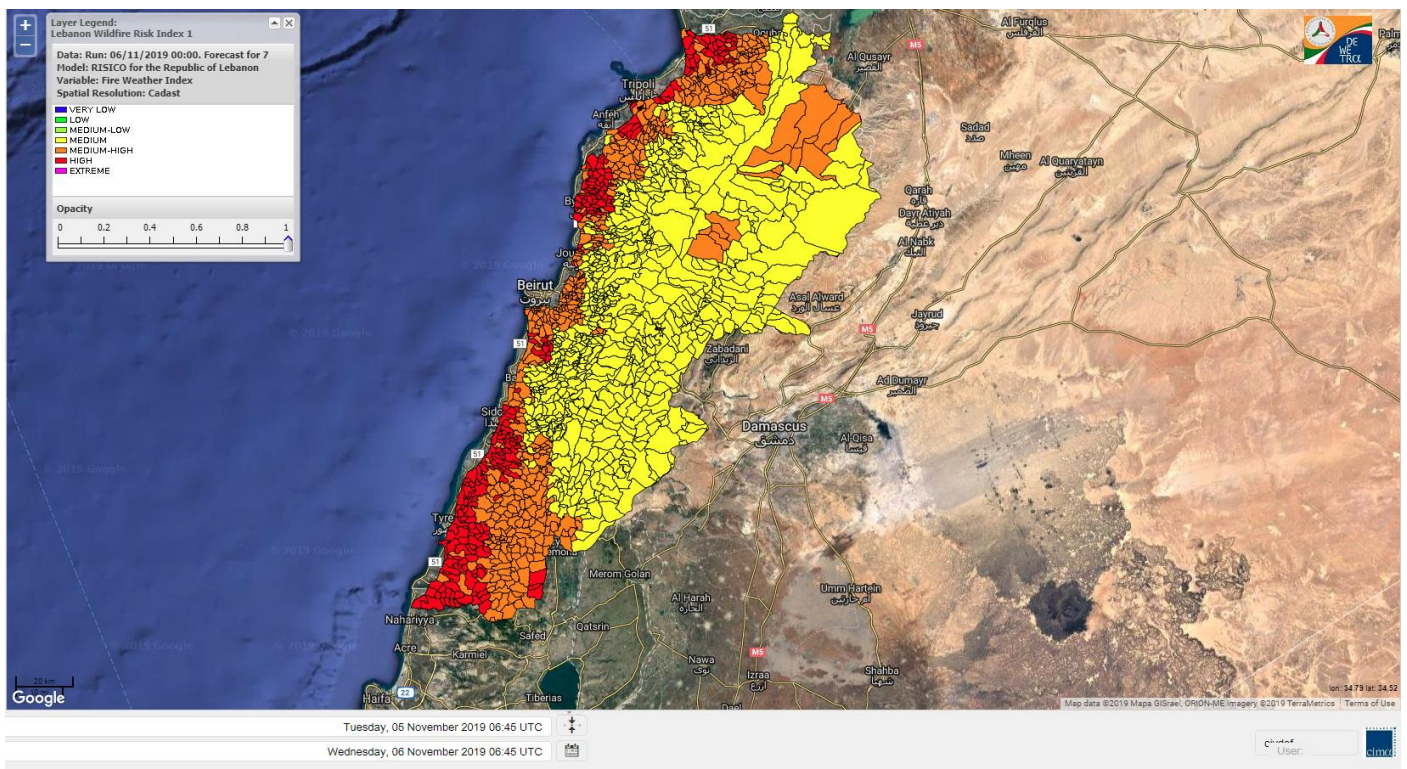

Lebanon for 7 November 2019