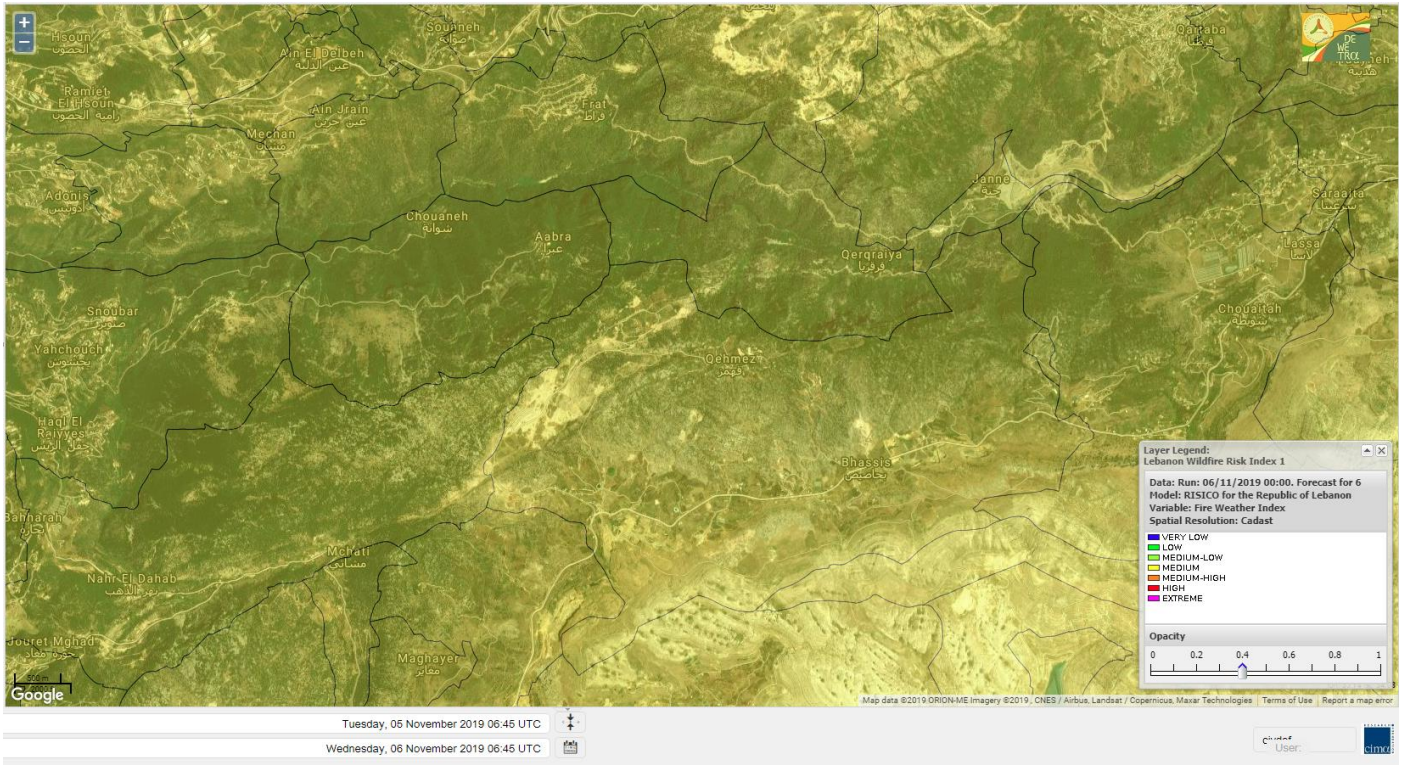

Jabal Moussa Reserve Forecast for 6 November 2019