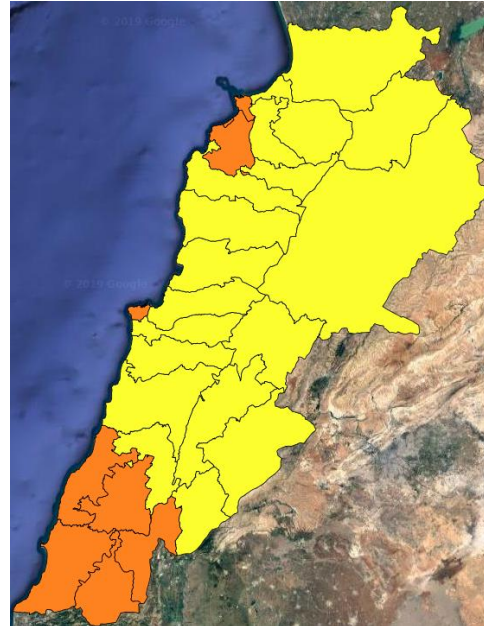

6 November 2019