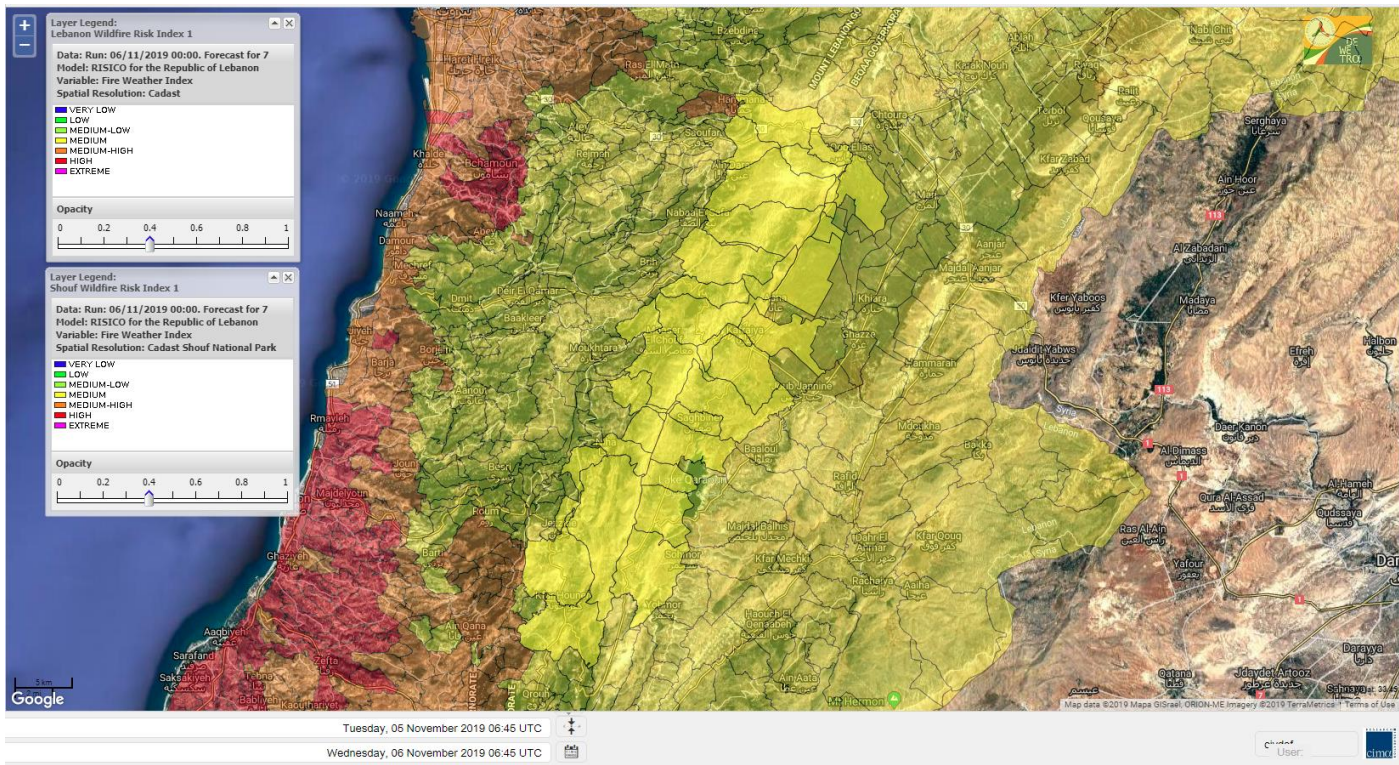

Shouf Biosphere Reserve Forecast for 7 November 2019