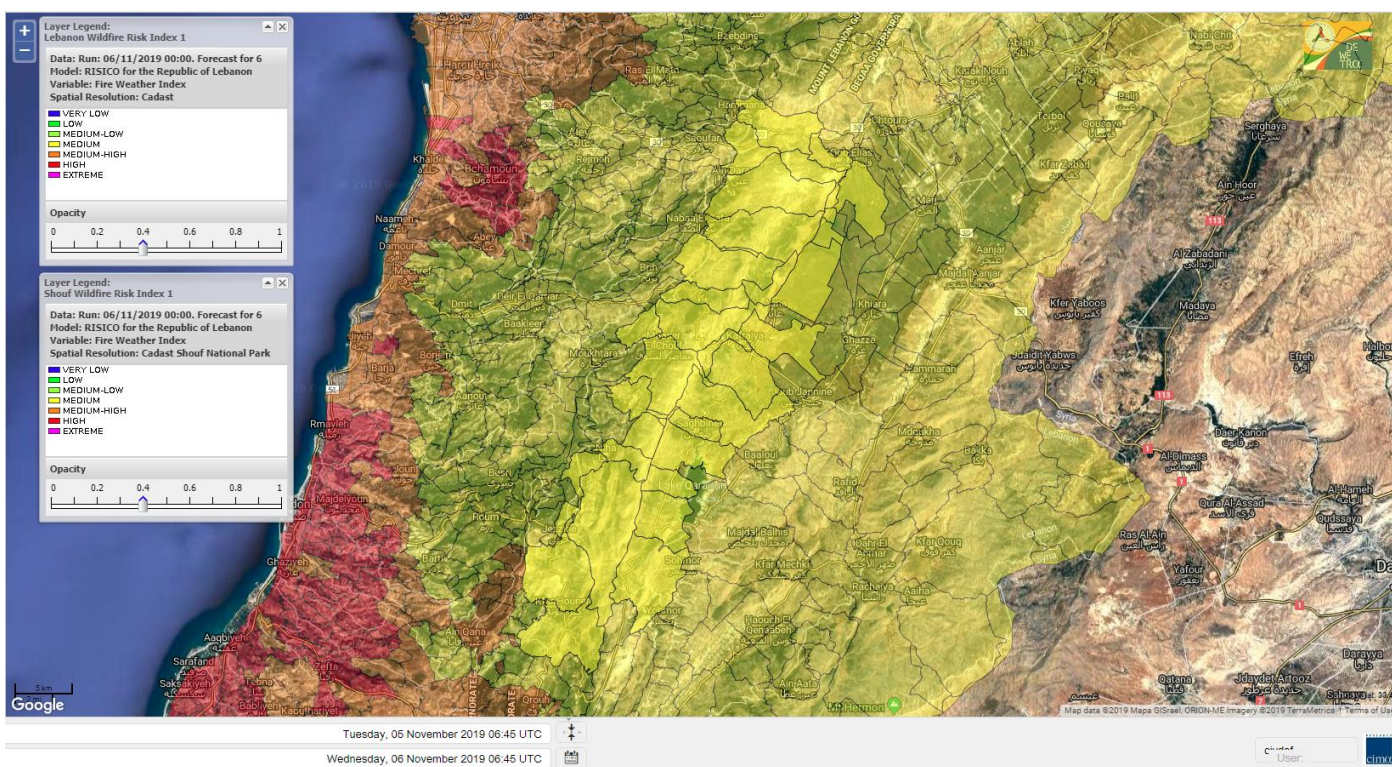

- VERY LOW
- LOW
- MEDIUM-LOW
- MEDIUM
- MEDIUM-HIGH
- HIGH
- EXTREME

Lebanon for 6 November 2019

Lebanon for 7 November 2019

Lebanon for 8 November 2019

Shouf Biosphere Reserve Forecast for 6 November 2019