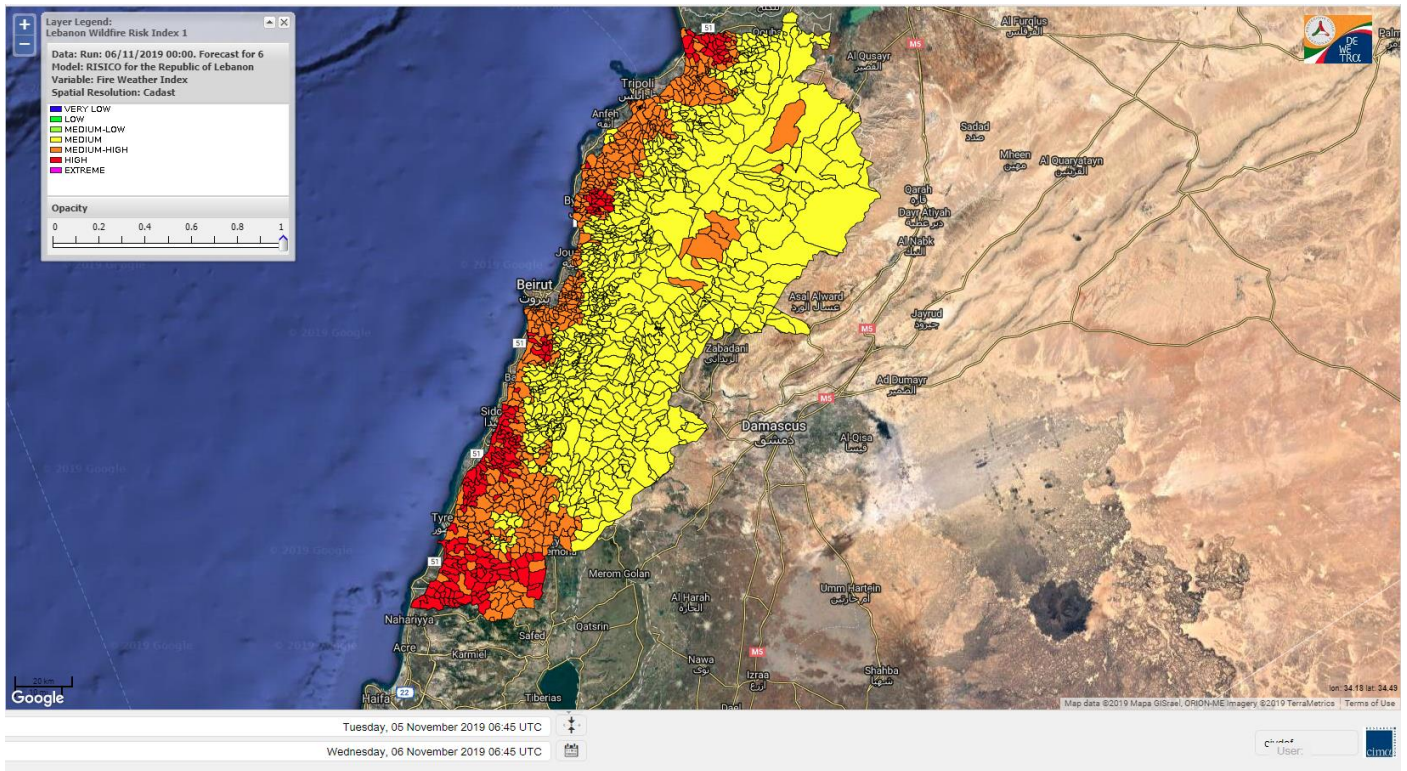

Lebanon for 6 November 2019