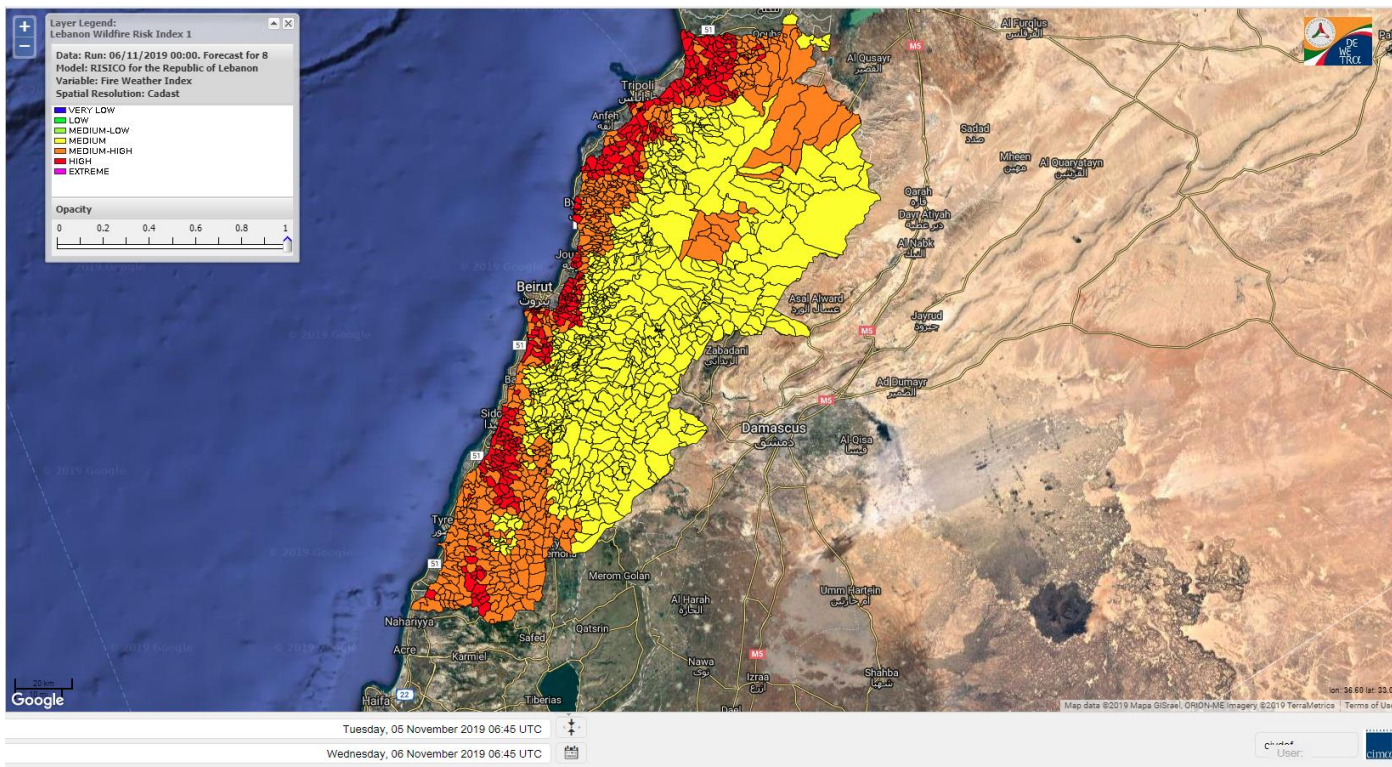

- VERY LOW
- LOW
- MEDIUM-LOW
- MEDIUM
- MEDIUM-HIGH
- HIGH
- EXTREME

Lebanon for 6 November 2019

Lebanon for 7 November 2019

Lebanon for 8 November 2019

Shouf Biosphere Reserve Forecast for 6 November 2019