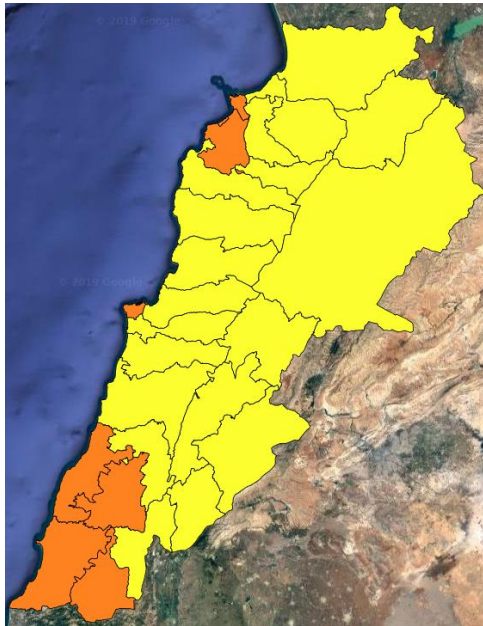

FIRE RISK INDEX

5 November 2019