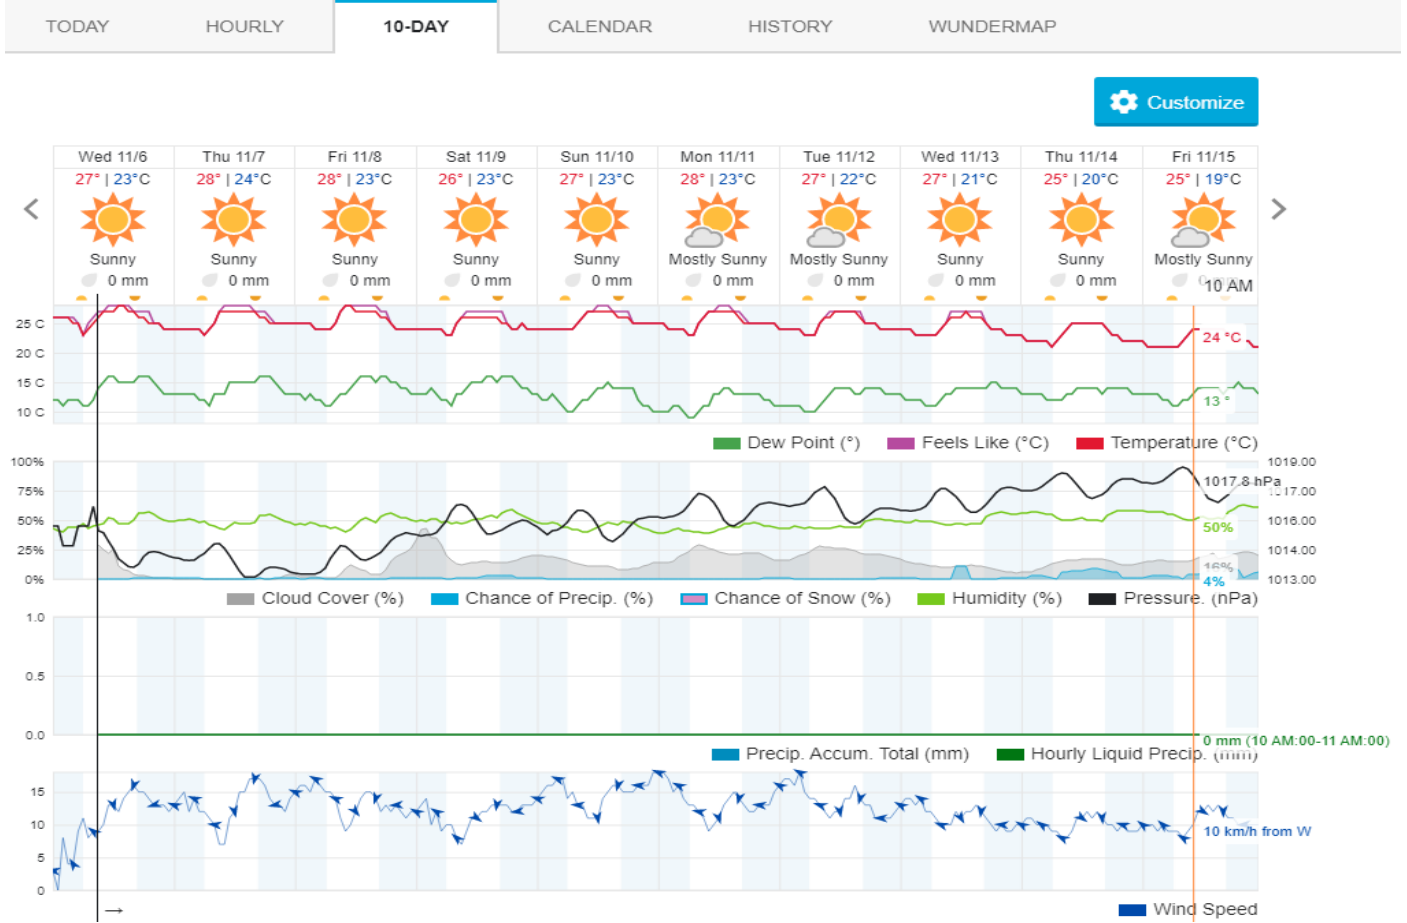

Jabal Moussa Reserve Forecast for 8 November 2019

Beirut, Beirut Governorate, Lebanon 10-Day Weather Forecast

26° ACHRAFIEH, RIZK STATION | CHANGE

Nord

Koura

Municipality	06-Nov	07-Nov	08-Nov	Municipality	06-Nov	07-Nov	08-Nov	Municipality	06-Nov	07-Nov	08-Nov
Aaba	MH	MH	MH	Afsaddiq	MH	MH	MH	Ain Ekrine	MH	MH	MH
Amioun	MH	MH	MH	Anfeh	M	M	MH	Badbhoun	MH	MH	MH
Barghoun	MH	MH	MH	Barsa	MH	H	H	Batroumine	MH	MH	MH
Bdebba	MH	MH	MH	Bechmizine	MH	MH	MH	Bednayel El-Koura	MH	H	H
Bhabbouch El-Koura	MH	MH	MH	Bkeftine	MH	MH	H	Bnehran	M	MH	MH
Bqaiia El-Koura	MH	MH	MH	Bsarma	MH	MH	MH	Btaaboura	MH	MH	MH
Bttram	MH	MH	MH	Btouratij	MH	MH	MH	Bziza	MH	MH	MH
Dar Beechtar	MH	MH	H	Dar Chmezzine	MH	MH	MH	Deddeh	MH	H	H
Deir El-Balamand	MH	MH	MH	Fih	MH	MH	H	Hraiche	M	MH	MH
Ijdaabrine	MH	MH	MH	Kaftoun	MH	MH	MH	Kefraya El-Koura	MH	MH	MH
Kfarakka	MH	MH	MH	Kfarhata	MH	MH	MH	Kfarhazir	MH	MH	MH
Kfarkahel	MH	MH	MH	Kfarsaroun	MH	MH	MH	Kosba	MH	MH	MH
Mejdel el-Koura	MH	MH	MH	Nakhle	MH	MH	MH	Qalhat	MH	MH	MH
Ras Masqa	MH	H	H	Rechdibbine	M	M	MH	Zakroun	M	MH	MH
Zgharta El-Mtaouile	MH	MH	MH								