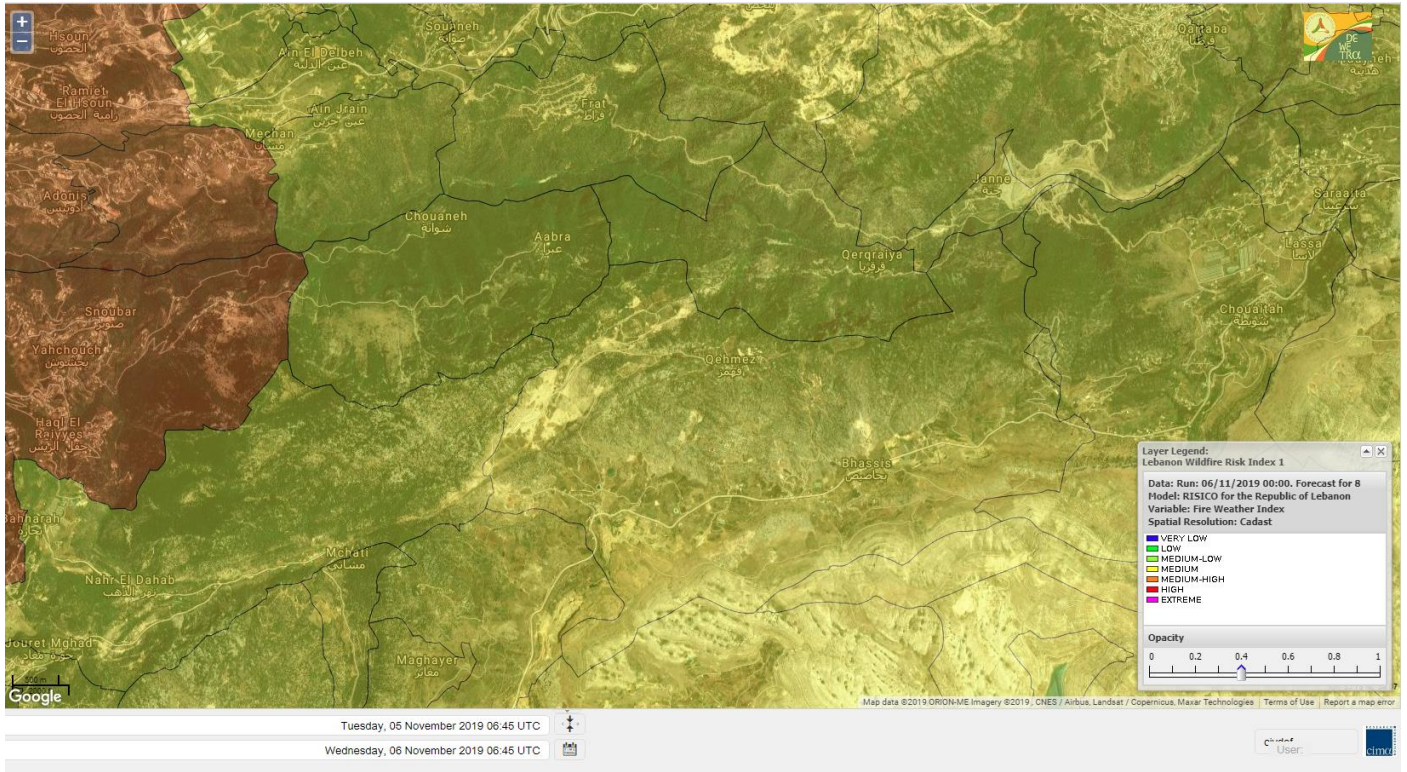

Jabal Moussa Reserve Forecast for 8 November 2019

Beirut, Beirut Governorate, Lebanon 10-Day Weather Forecast

26° ACHRAFIEH, RIZK STATION | CHANGE

Nord

Koura

Municipality	06-Nov	07-Nov	08-Nov	Municipality	06-Nov	07-Nov	08-Nov	Municipality	06-Nov	07-Nov	08-Nov
Aaba	MH	MH	MH	Afsaddiq	MH	MH	MH	Ain Ekrine	MH	MH	MH
Amioun	MH	MH	MH	Anfeh	M	M	MH	Badbhoun	MH	MH	MH
Barghoun	MH	MH	MH	Barsa	MH	H	H	Batroumine	MH	MH	MH
Bdebba	MH	MH	MH	Bechmizine	MH	MH	MH	Bednayel El-Koura	MH	H	H
Bhabbouch El-Koura	MH	MH	MH	Bkeftine	MH	MH	H	Bnehran	M	MH	MH
Bqaiia El-Koura	MH	MH	MH	Bsarma	MH	MH	MH	Btaaboura	MH	MH	MH
Bttram	MH	MH	MH	Btouratij	MH	MH	MH	Bziza	MH	MH	MH
Dar Beechtar	MH	MH	H	Dar Chmezzine	MH	MH	MH	Deddeh	MH	H	H
Deir El-Balamand	MH	MH	MH	Fih	MH	MH	H	Hraiche	M	MH	MH
Ijdaabrine	MH	MH	MH	Kaftoun	MH	MH	MH	Kefraya El-Koura	MH	MH	MH
Kfarakka	MH	MH	MH	Kfarhata	MH	MH	MH	Kfarhazir	MH	MH	MH
Kfarkahel	MH	MH	MH	Kfarsaroun	MH	MH	MH	Kosba	MH	MH	MH
Mejdel el-Koura	MH	MH	MH	Nakhle	MH	MH	MH	Qalhat	MH	MH	MH
Ras Masqa	MH	H	H	Rechdibbine	M	M	MH	Zakroun	M	MH	MH
Zgharta El-Mtaouile	MH	MH	MH								