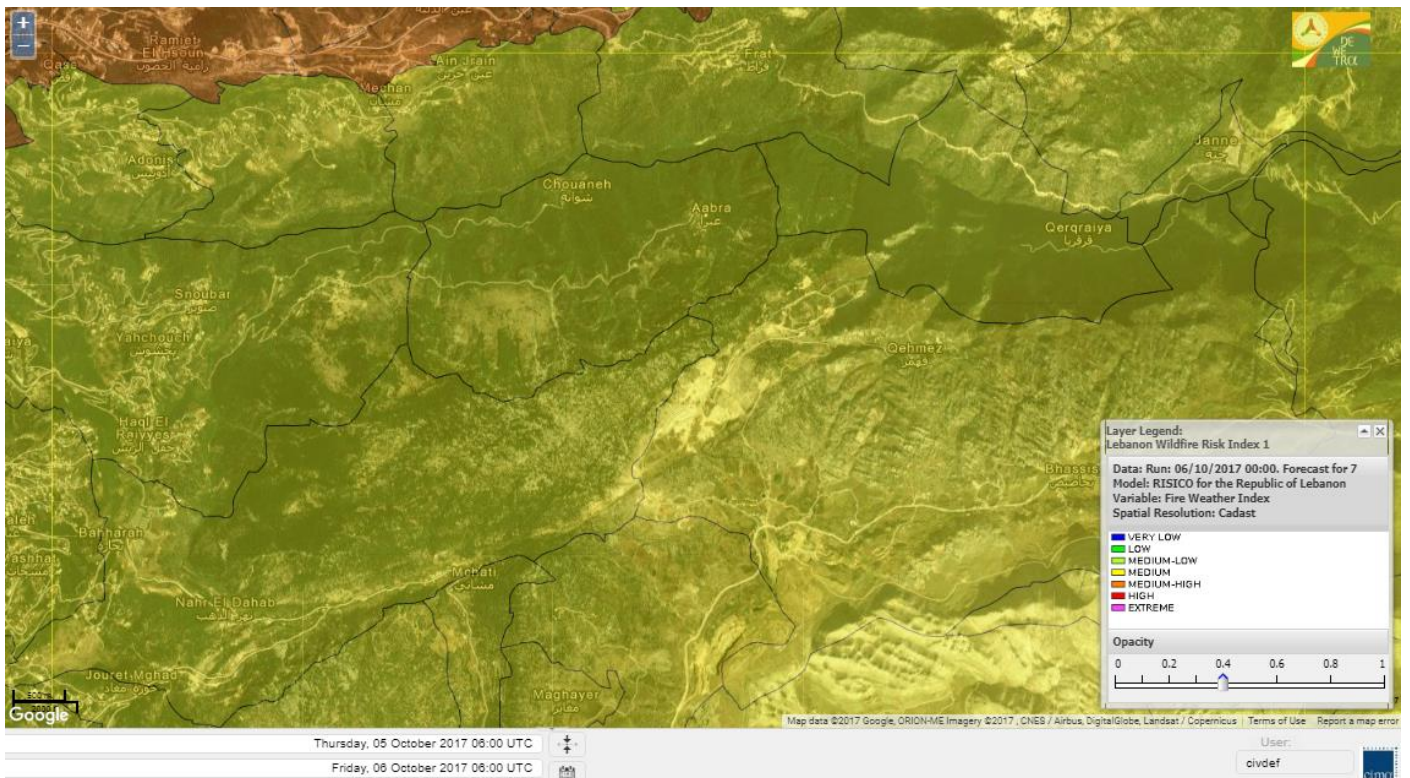

Jabal Moussa Reserve Forecast for 7 Oct 2017