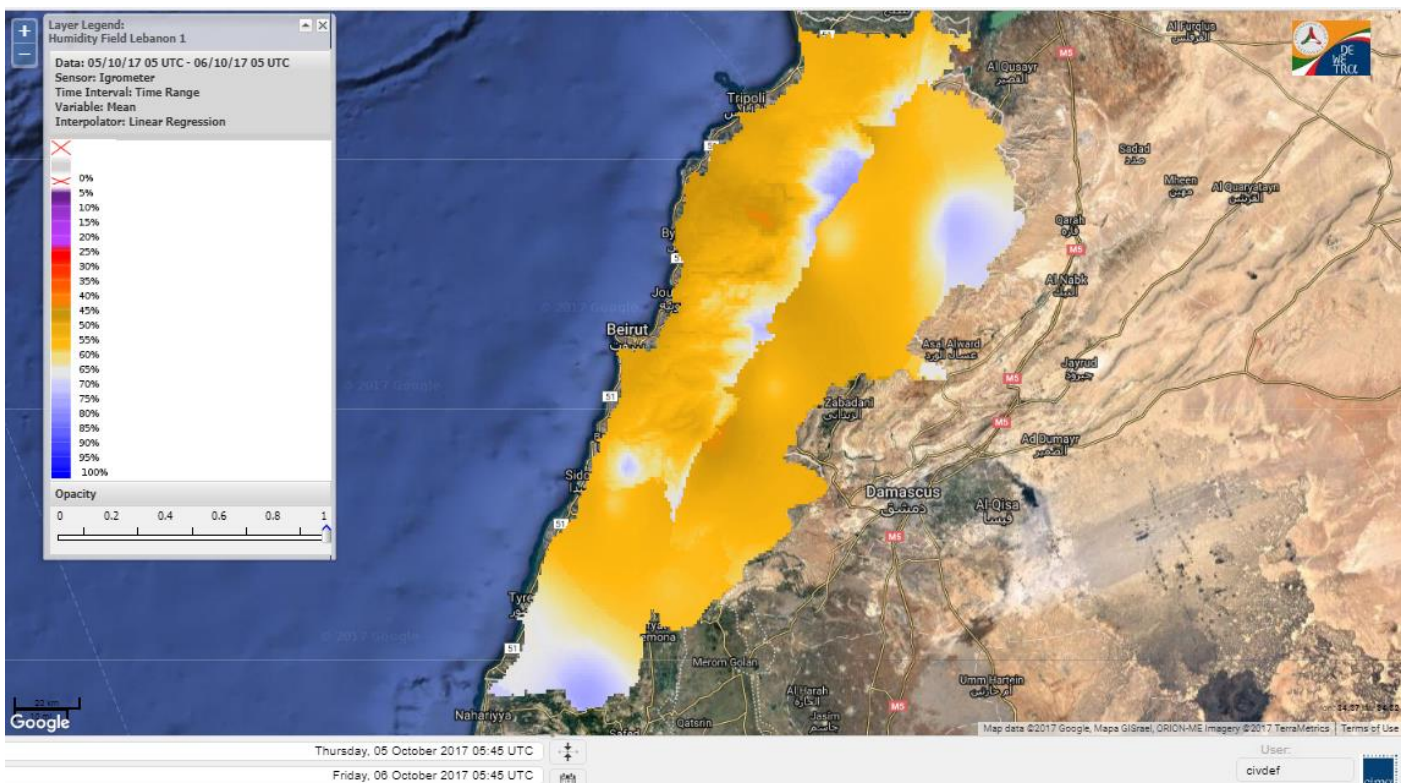

Lebanon humidity for 6 Oct 2017