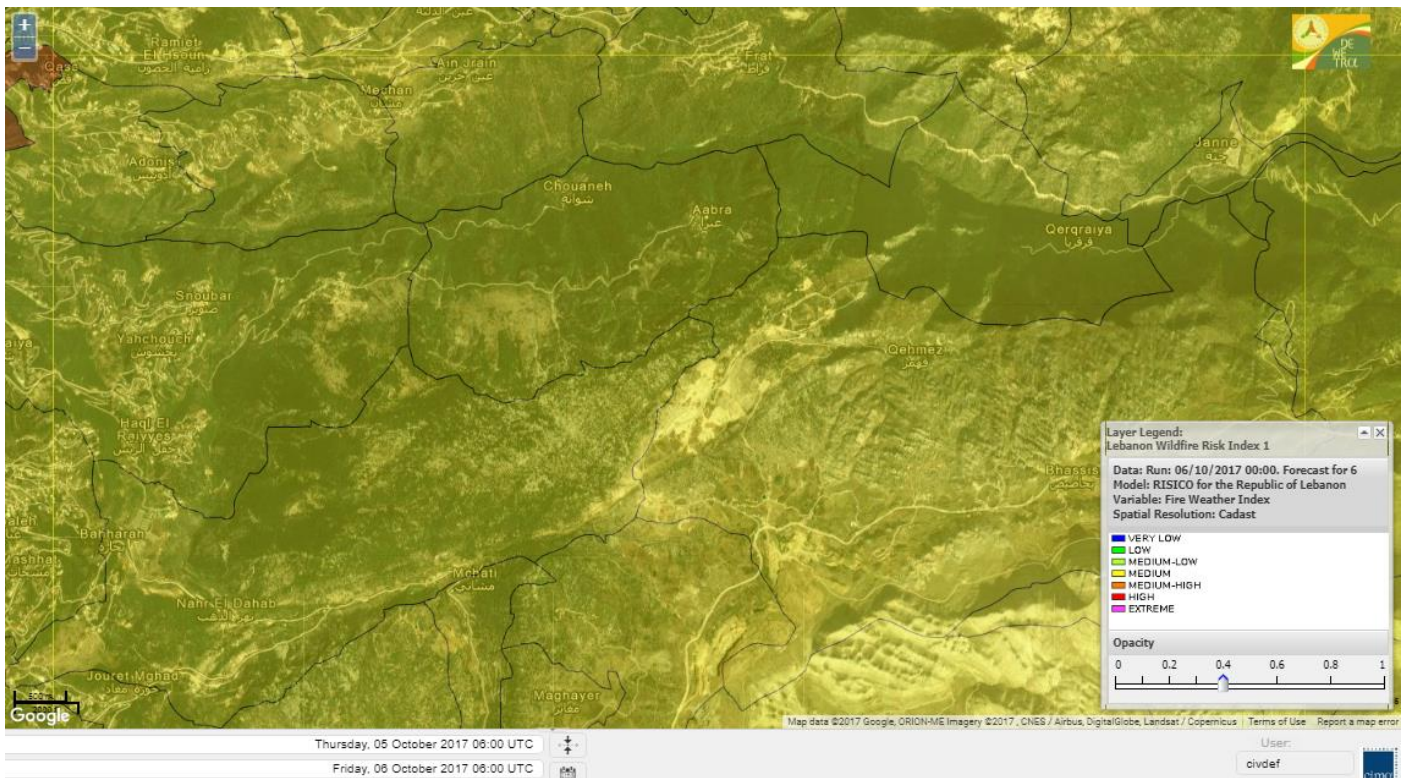

Jabal Moussa Reserve Forecast for 6 Oct 2017