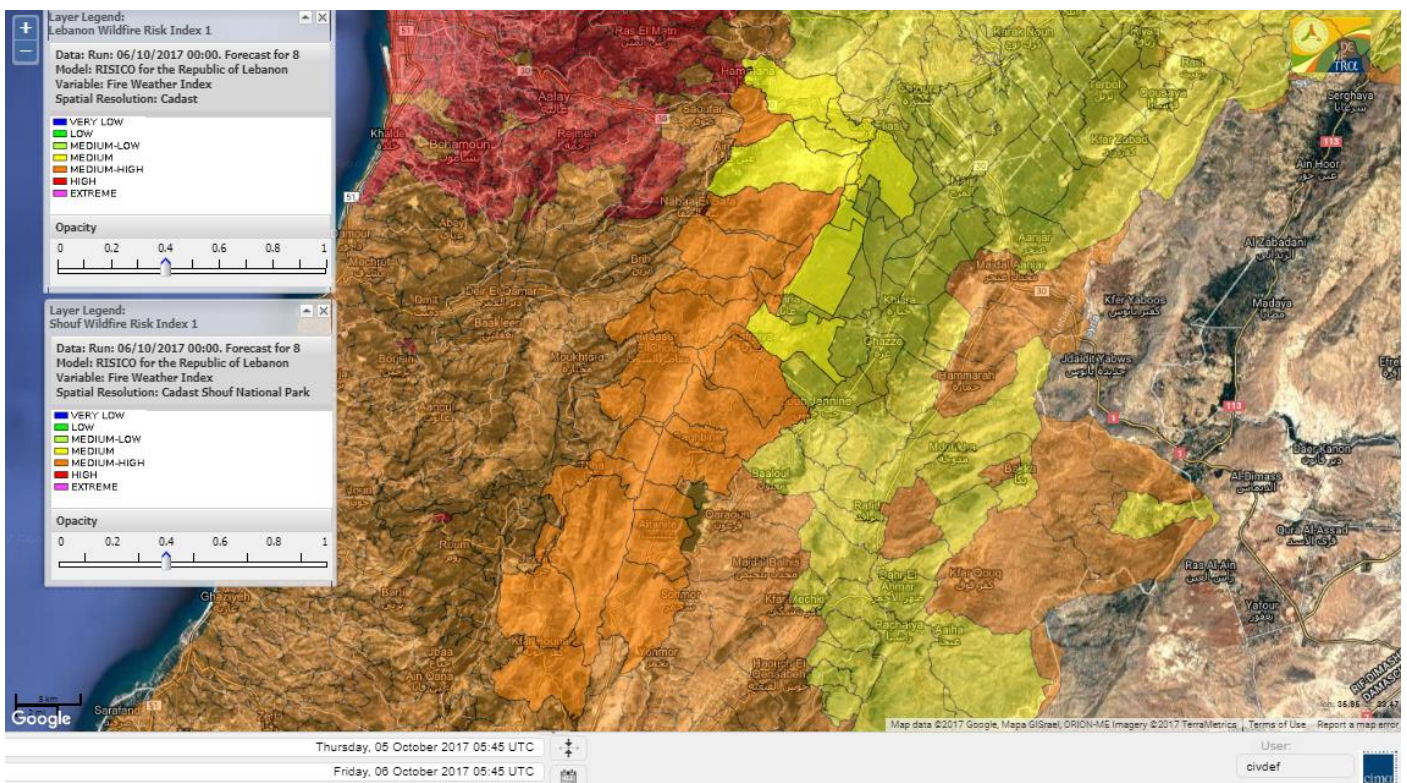

Shouf Biosphere Reserve Forecast for 8 Oct 2017