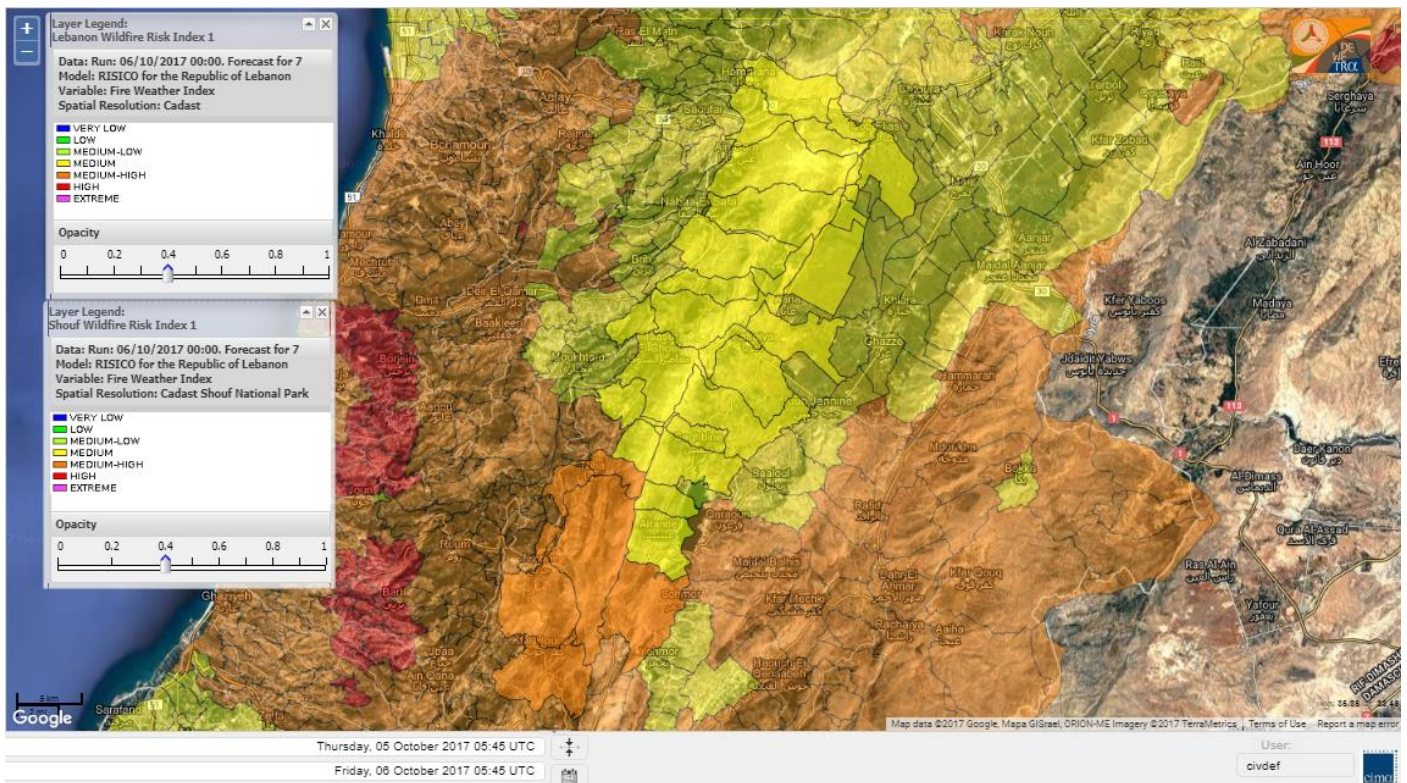

Shouf Biosphere Reserve Forecast for 7 Oct 2017