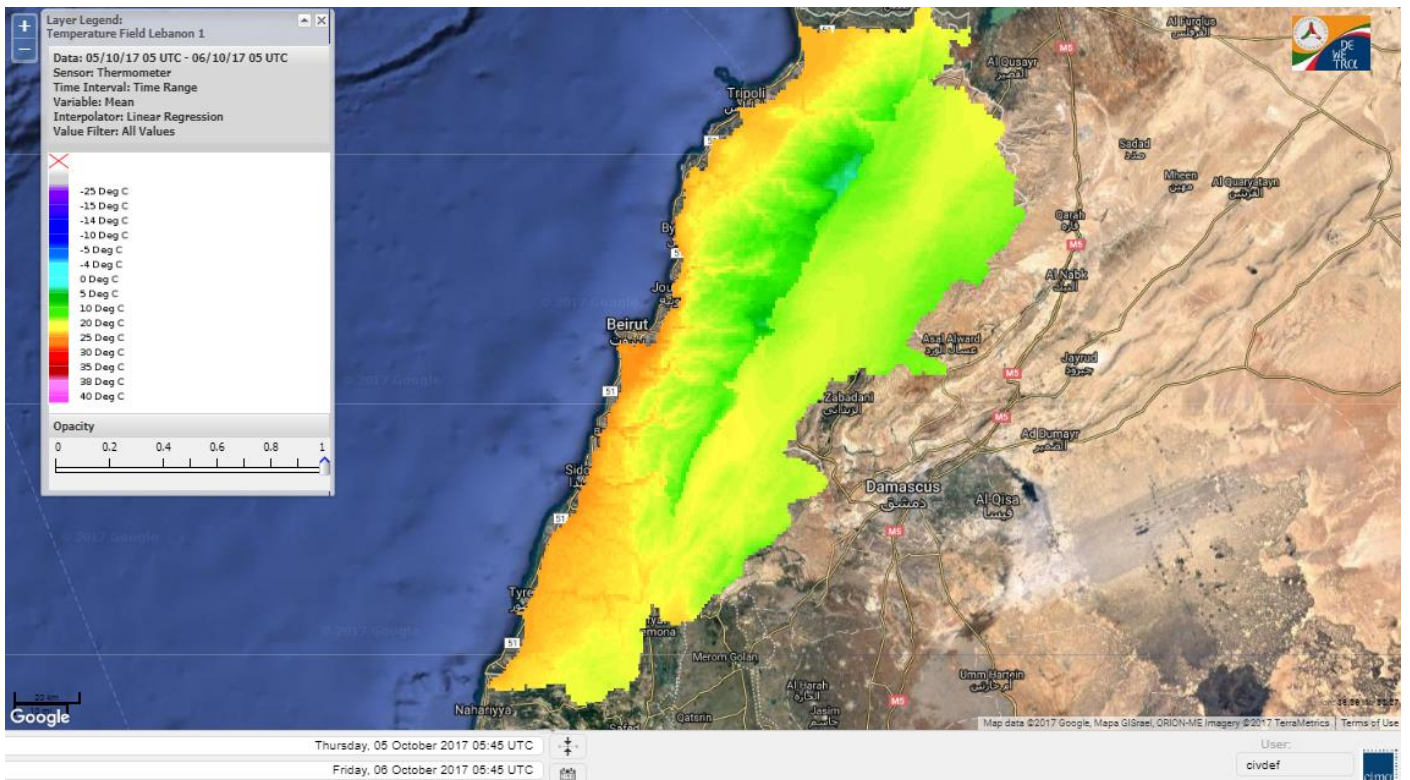

Lebanon temperature for 6 Oct 2017