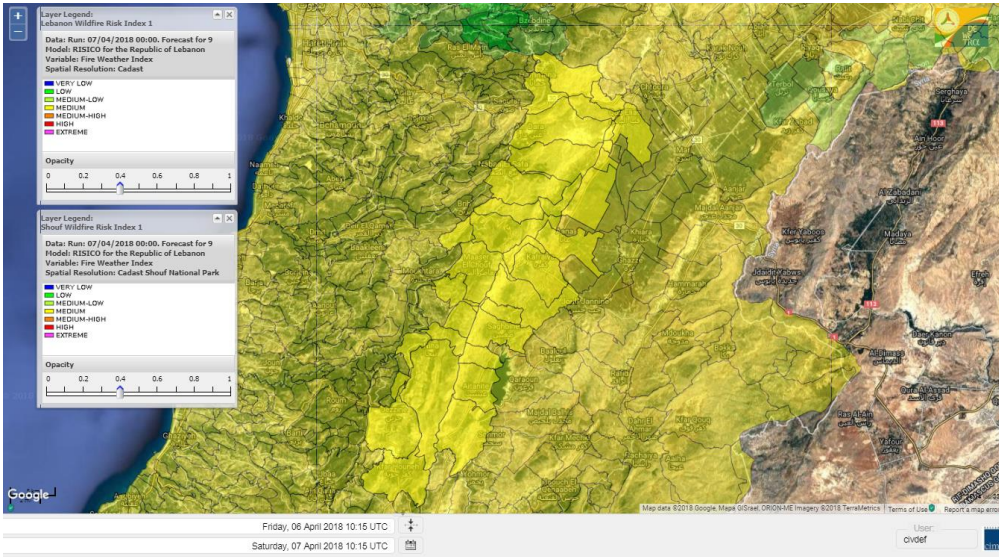

Shouf Biosphere Reserve Forecast for 9 APR 2018