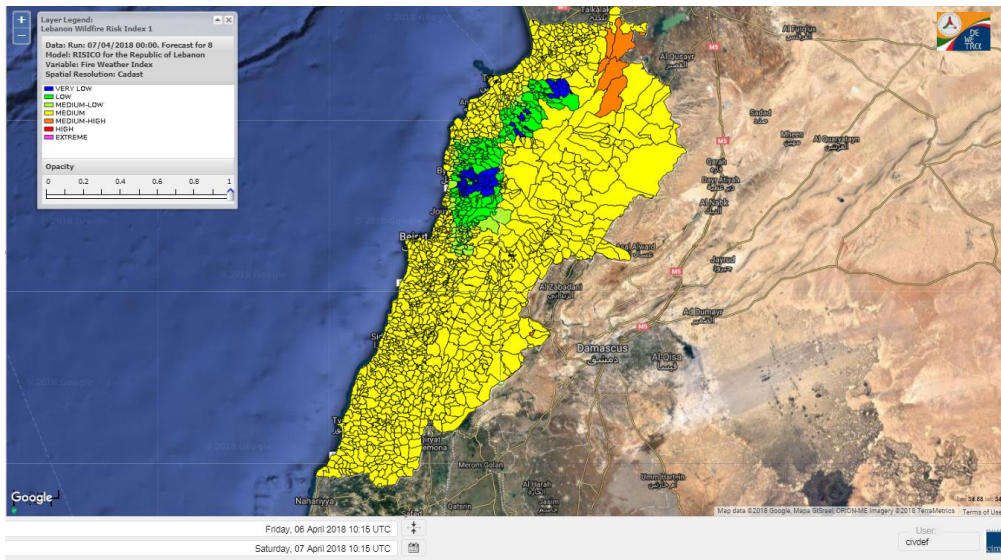

Beirut, 7 April 2018

FIRE RISK INDEX

Lebanon temperature for 7 April 2018

Lebanon humidity for 7 April 2018

Lebanon for 7 April 2018

Lebanon for 8 APR 2018

Lebanon for 9 APR 2018

Shouf Biosphere Reserve Forecast for 7 April 2018