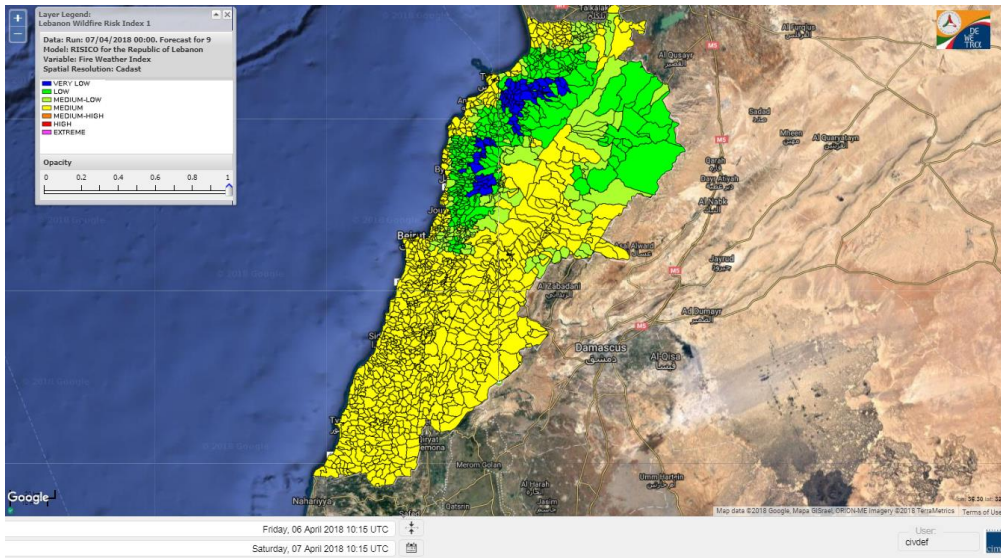

Beirut, 7 April 2018

FIRE RISK INDEX

Lebanon temperature for 7 April 2018

Lebanon humidity for 7 April 2018

Lebanon for 7 April 2018

Lebanon for 8 APR 2018

Lebanon for 9 APR 2018

Shouf Biosphere Reserve Forecast for 7 April 2018