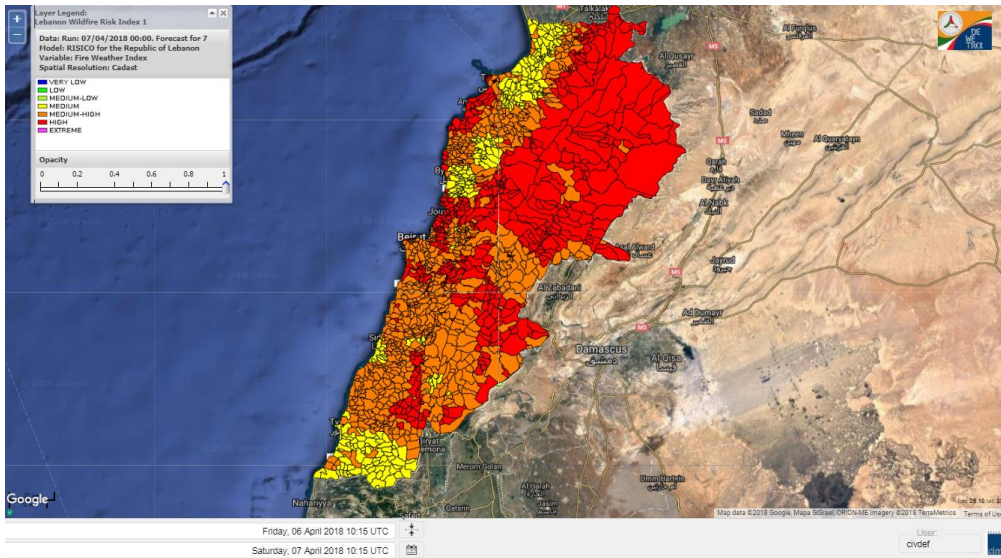

Lebanon for 7 April 2018