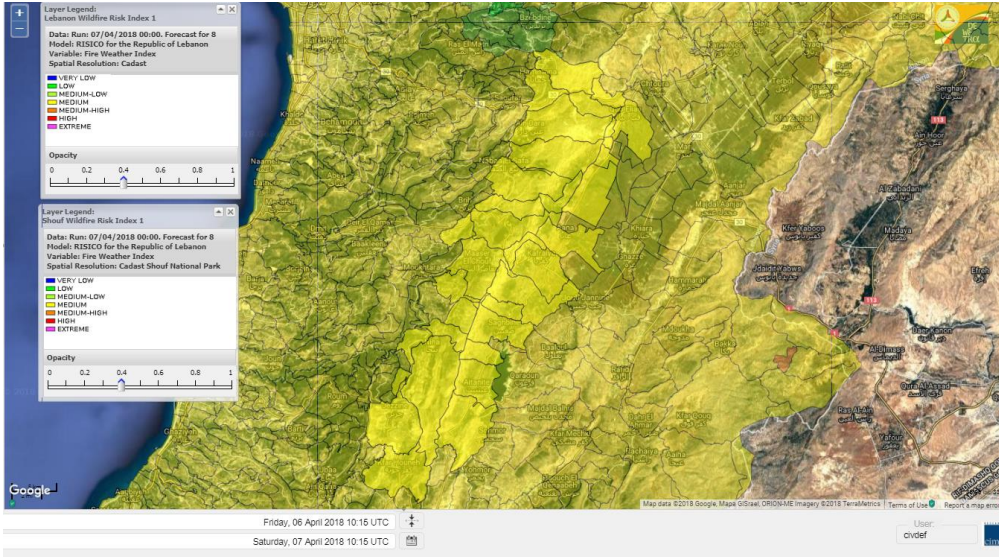

Shouf Biosphere Reserve Forecast for 8 APR 2018