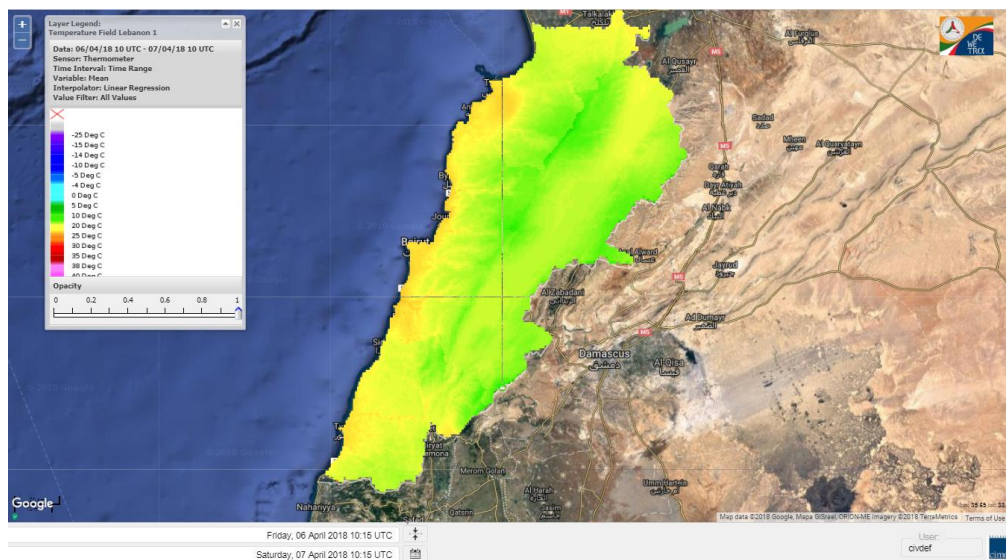

Lebanon temperature for 7 April 2018