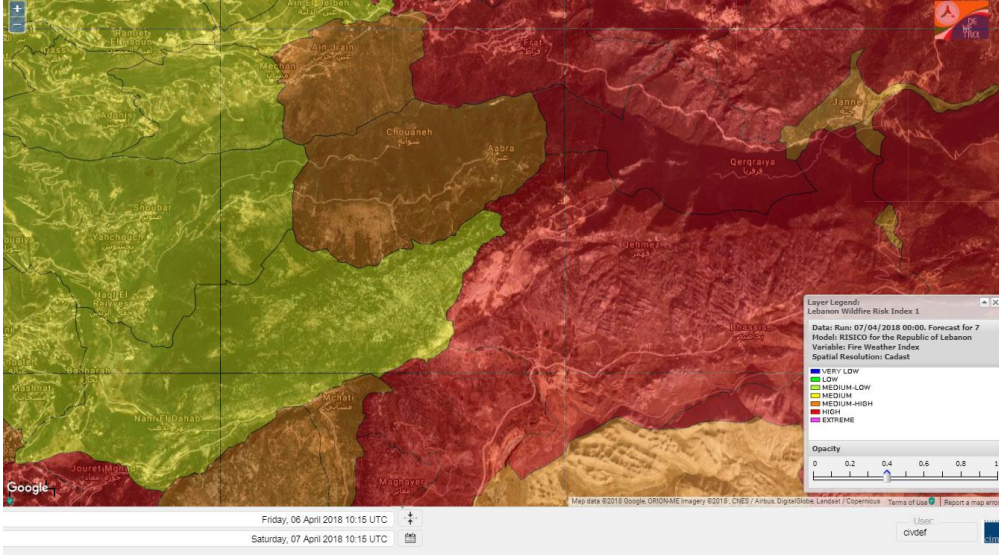

Jabal Moussa Reserve Forecast for 7 April 2018