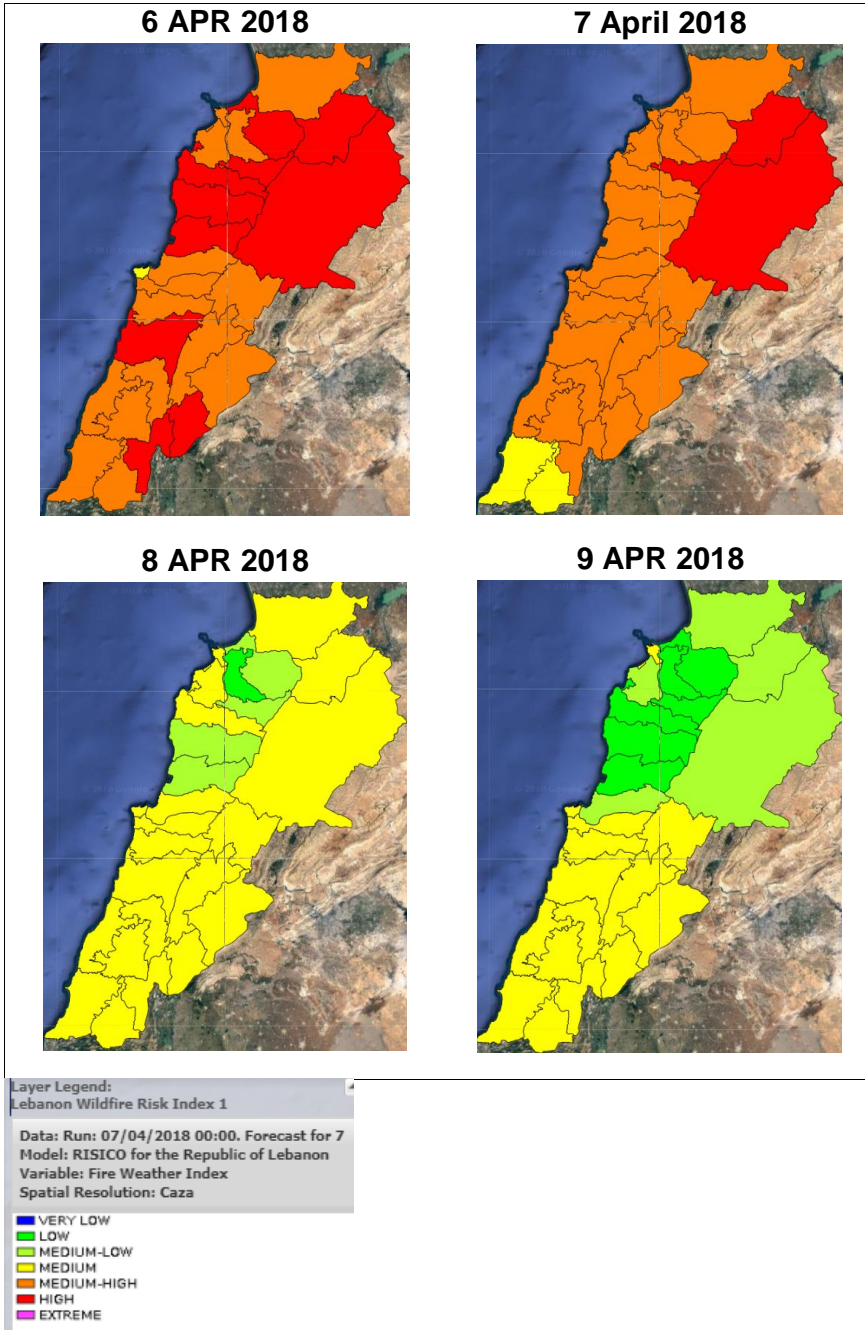

FIRE RISK INDEX