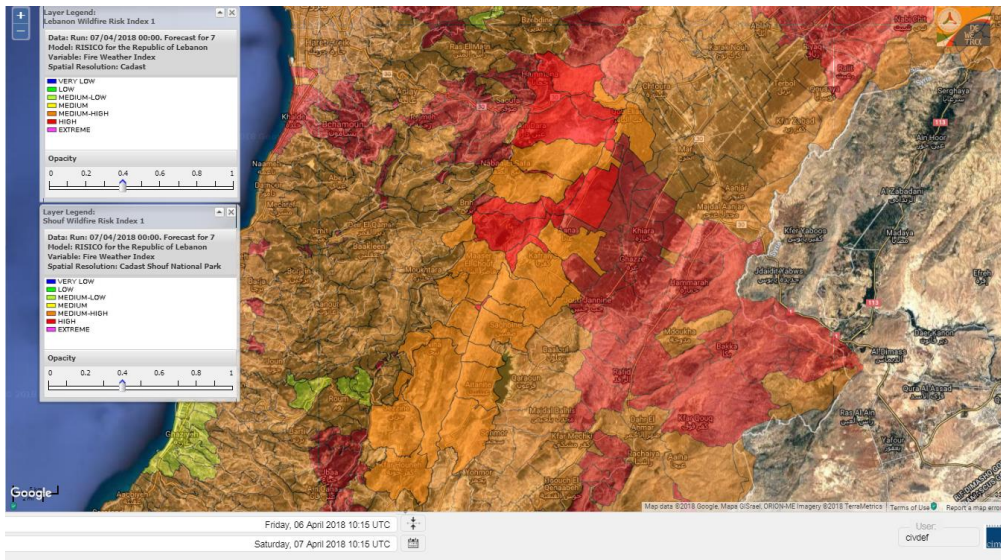

Shouf Biosphere Reserve Forecast for 7 April 2018