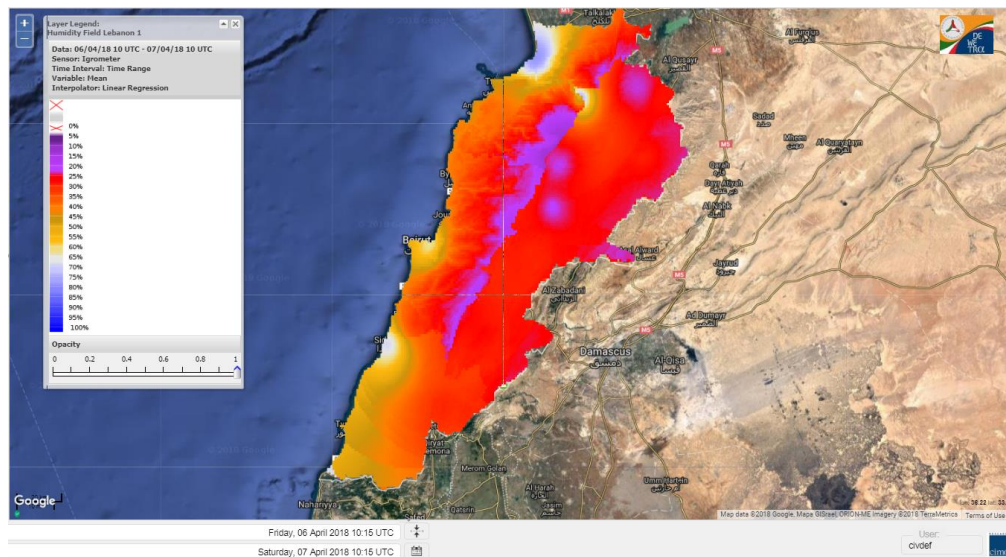

Beirut, 7 April 2018

FIRE RISK INDEX

Lebanon temperature for 7 April 2018

Lebanon humidity for 7 April 2018

Lebanon for 7 April 2018

Lebanon for 8 APR 2018

Lebanon for 9 APR 2018

Shouf Biosphere Reserve Forecast for 7 April 2018