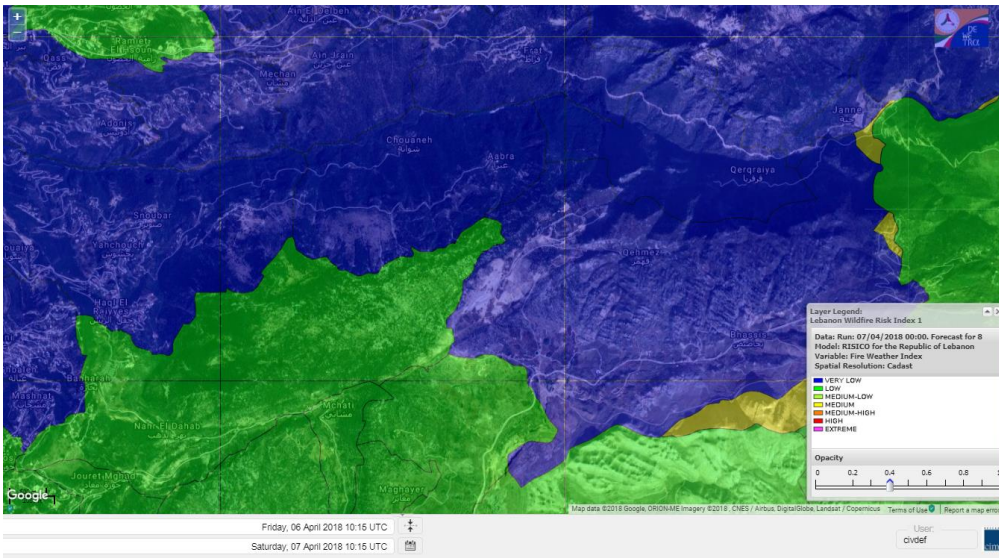

Jabal Moussa Reserve Forecast for 8 APR 2018