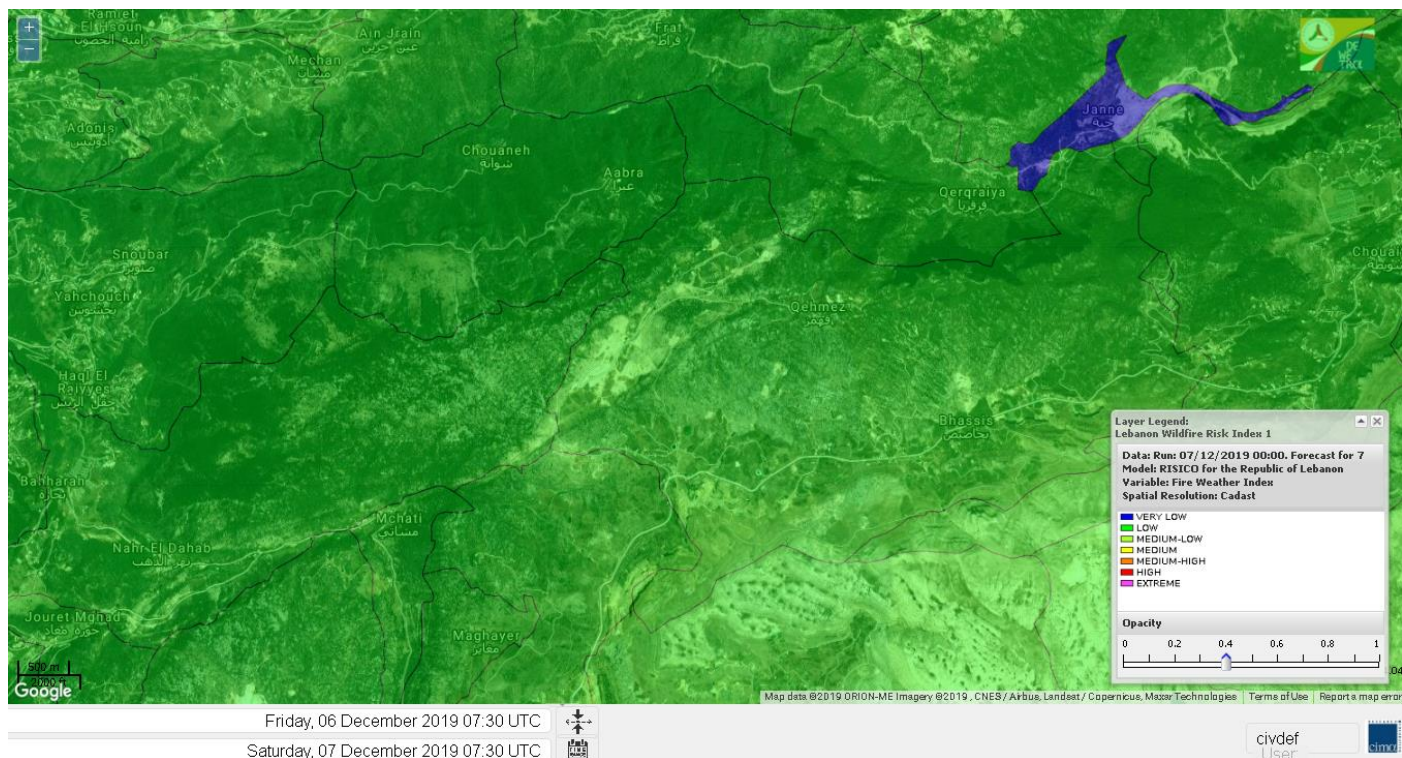

Jabal Moussa Reserve Forecast for 7 December 2019