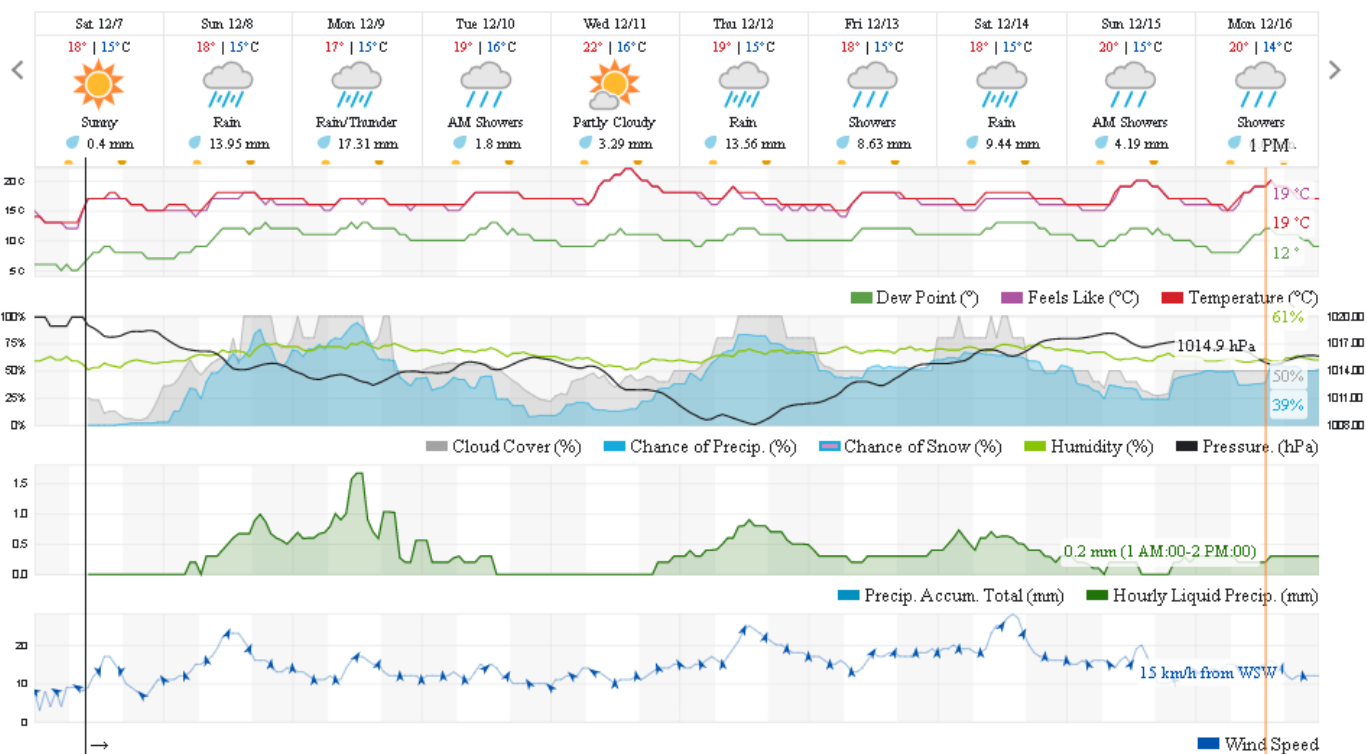

## Beirut, Beirut Governorate, Lebanon 10-Day Weather Forecast

18° ACHRAFIEH,RIZK STATION | CHANGE

TODAY HOURLY 10-DAY CALENDAR HISTORY WUNDERMAP

Customize