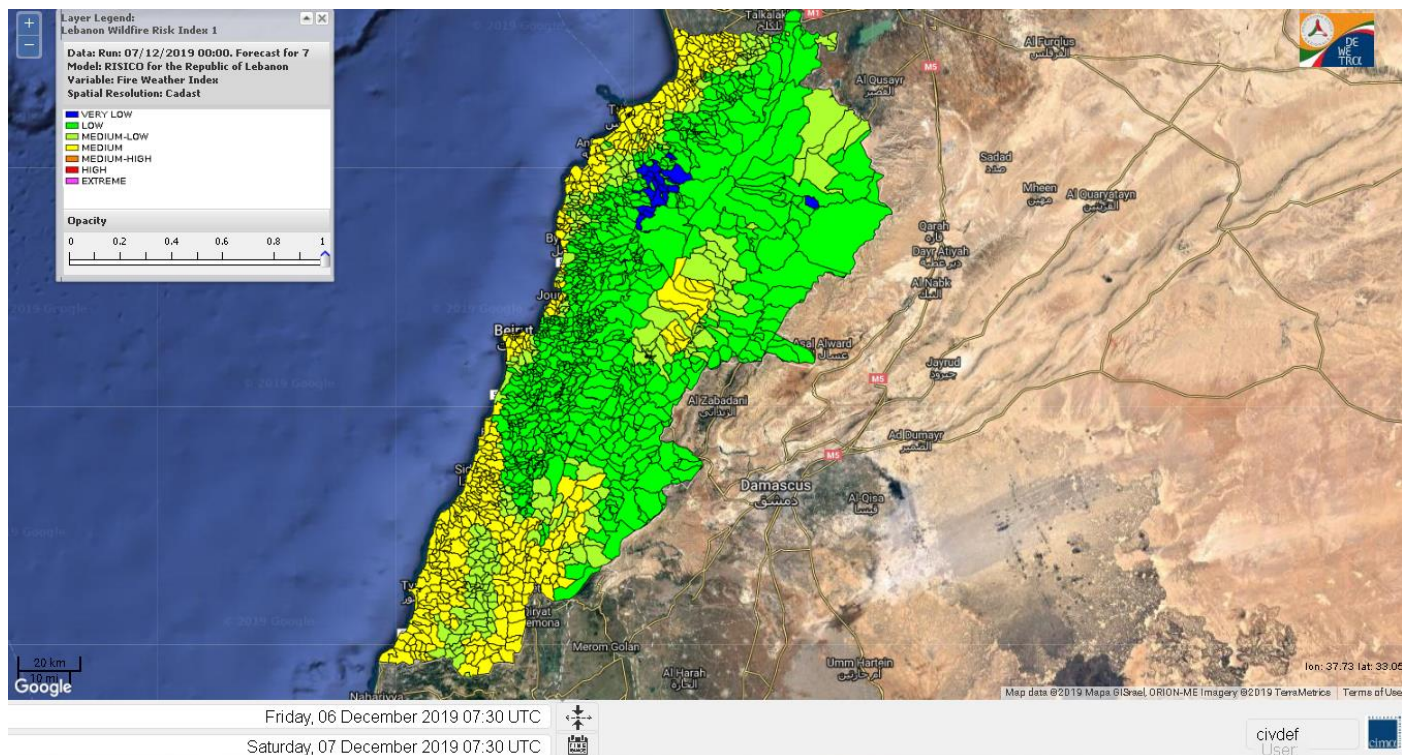

Lebanon for 7 December 2019