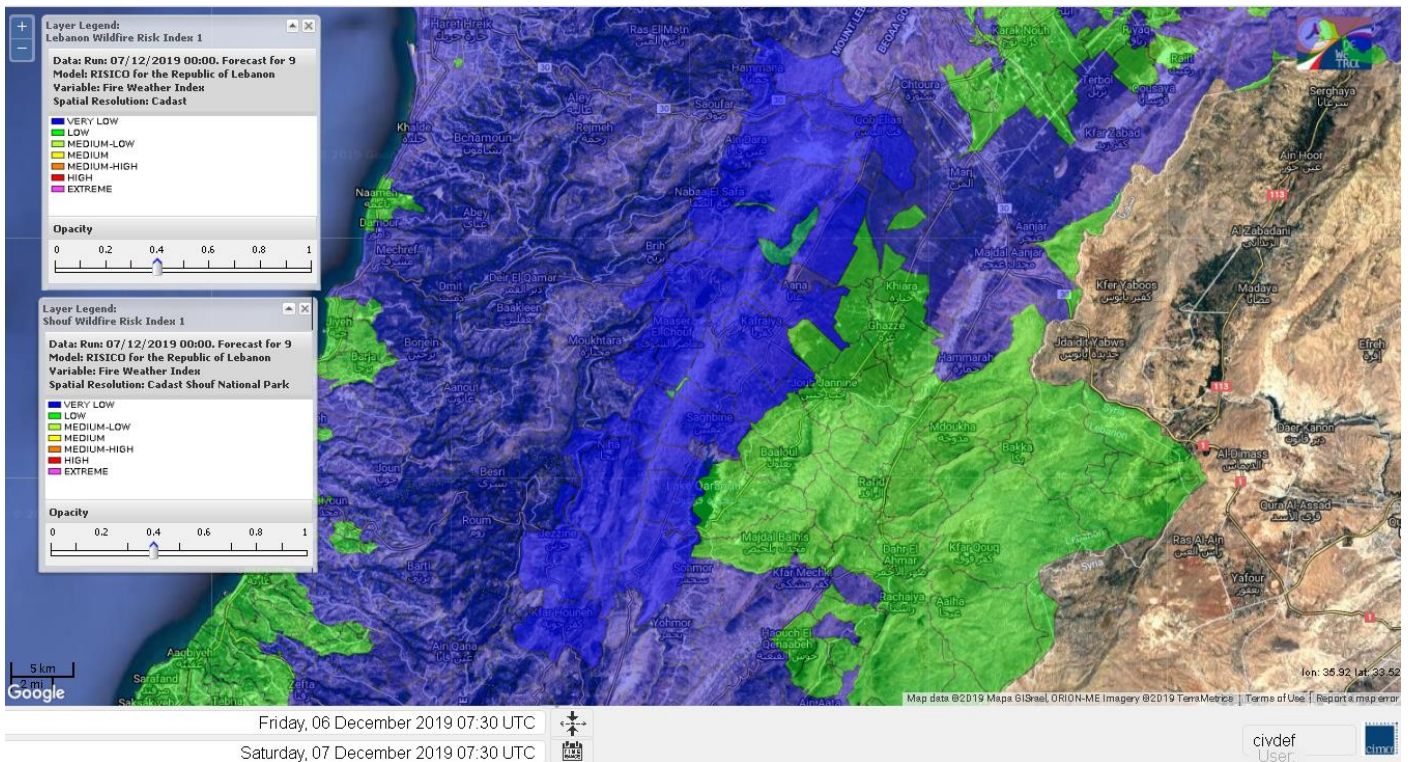

Shouf Biosphere Reserve Forecast for 9 December 2019