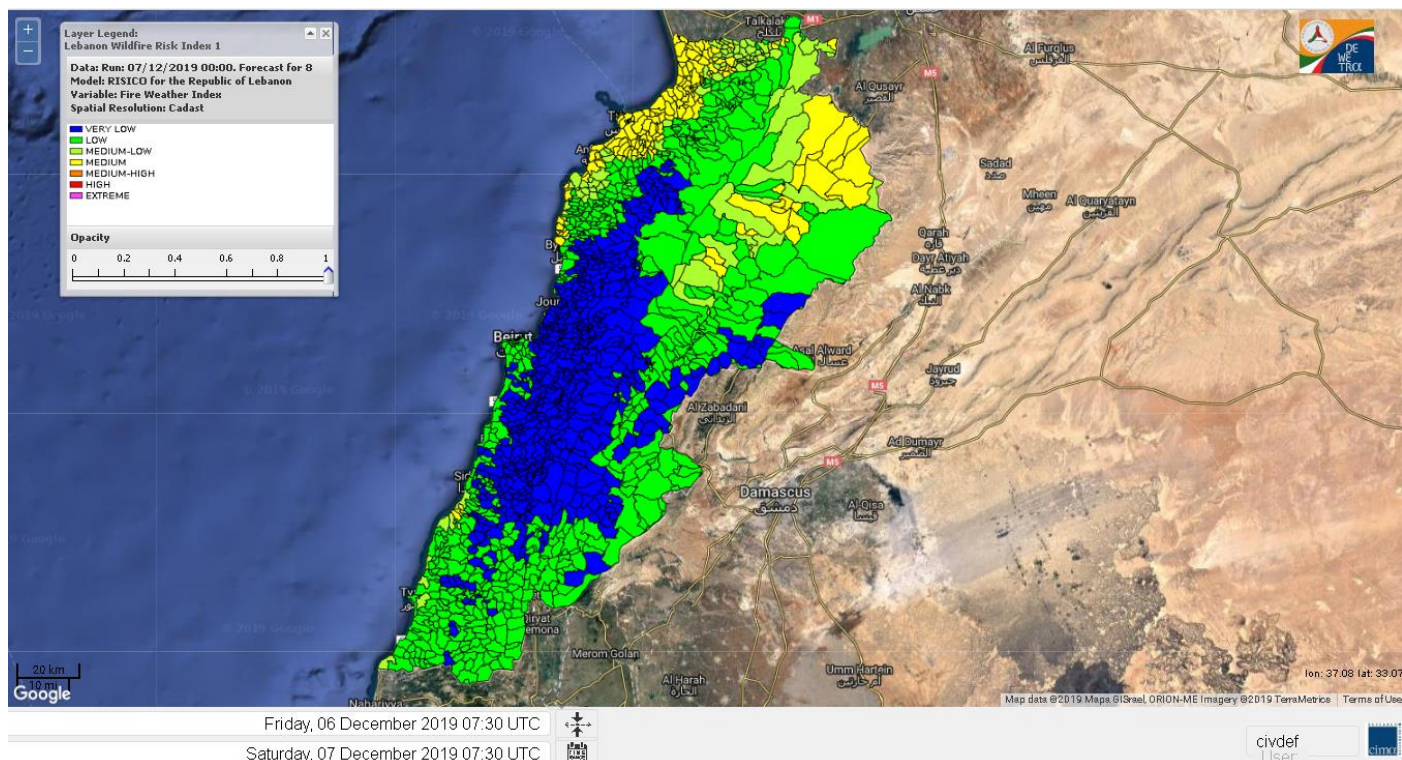

Lebanon for 8 December 2019