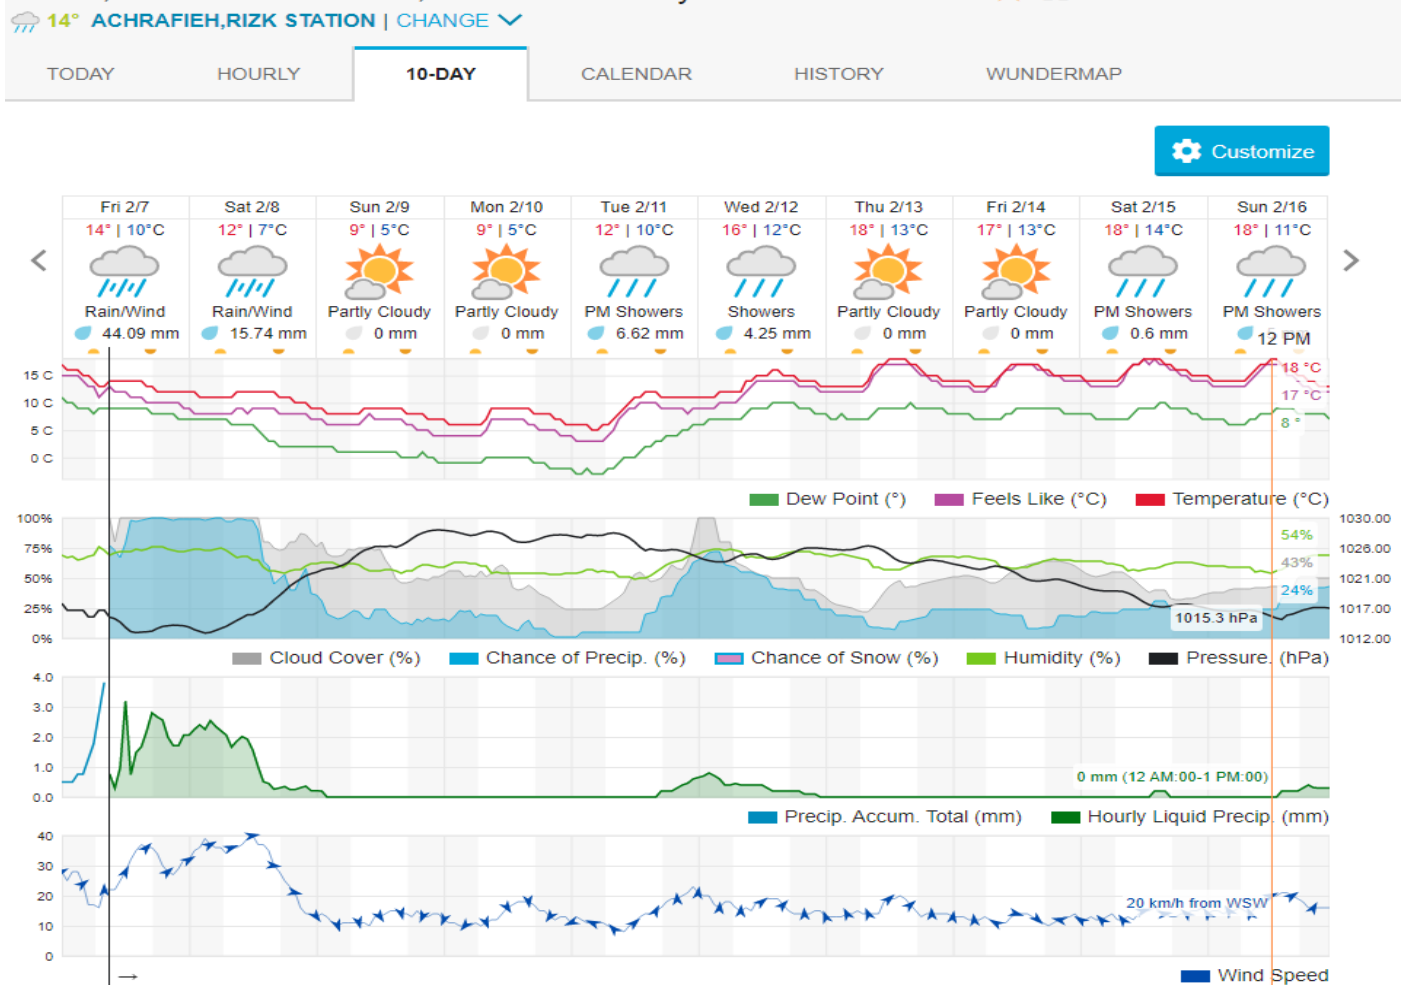

Beirut, Beirut Governorate, Lebanon 10-Day Weather Forecast