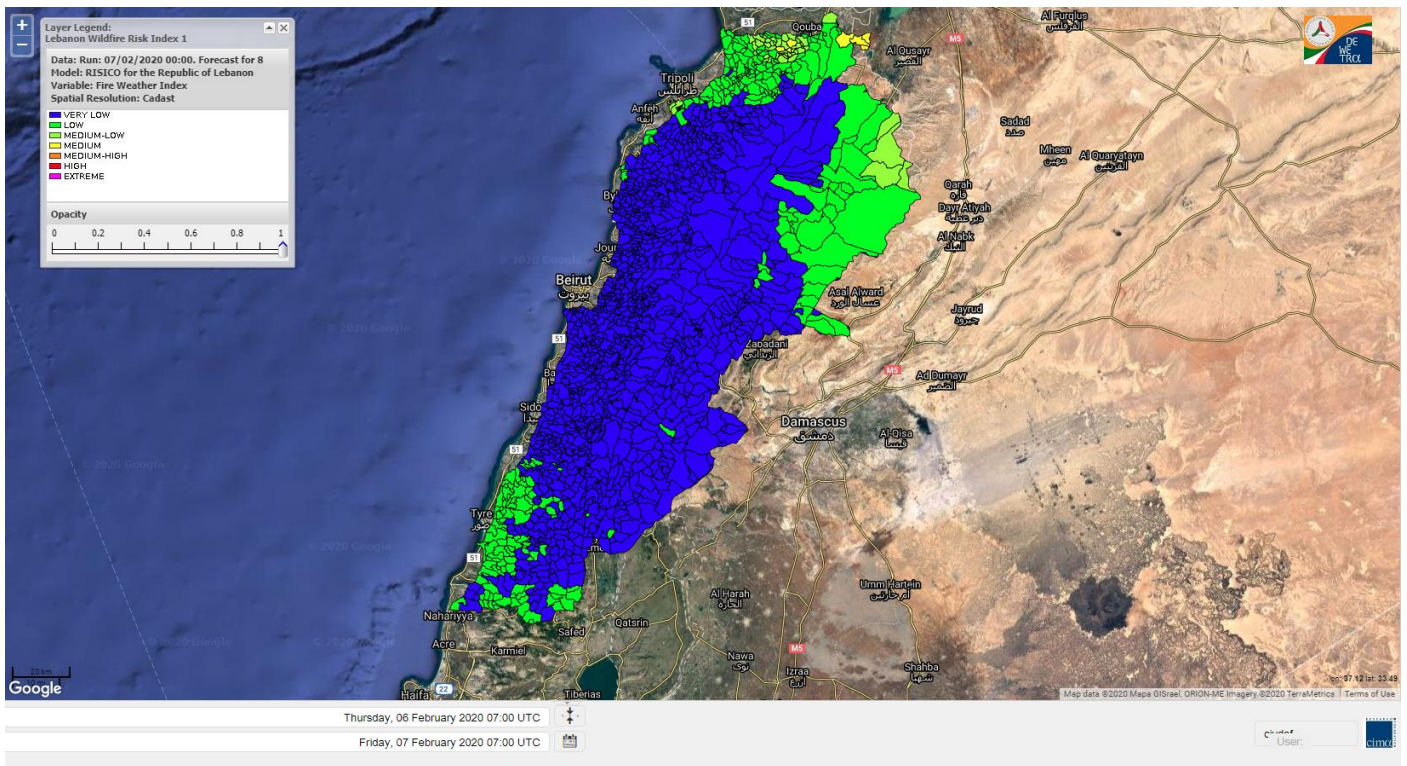

Lebanon for 8 February 2020