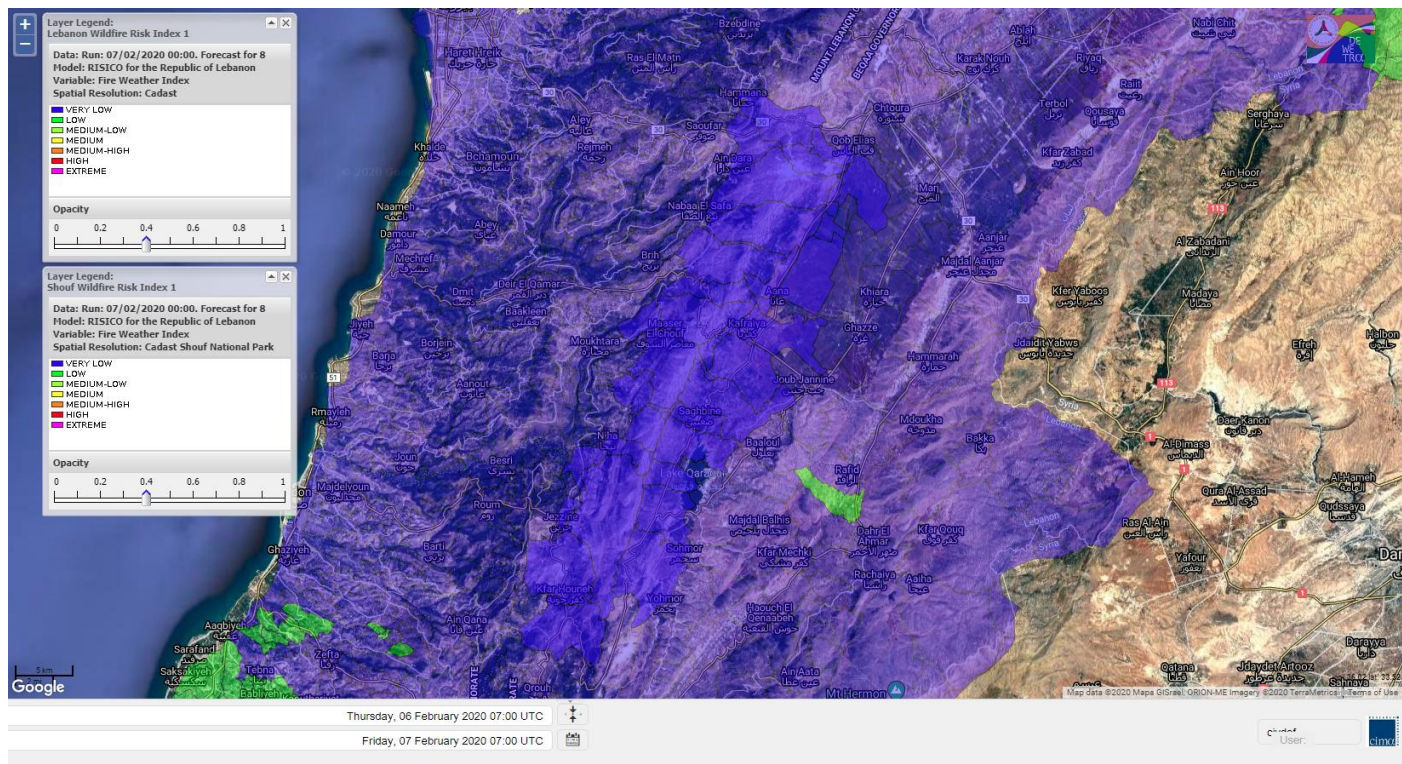

Shouf Biosphere Reserve Forecast for 8 February 2020