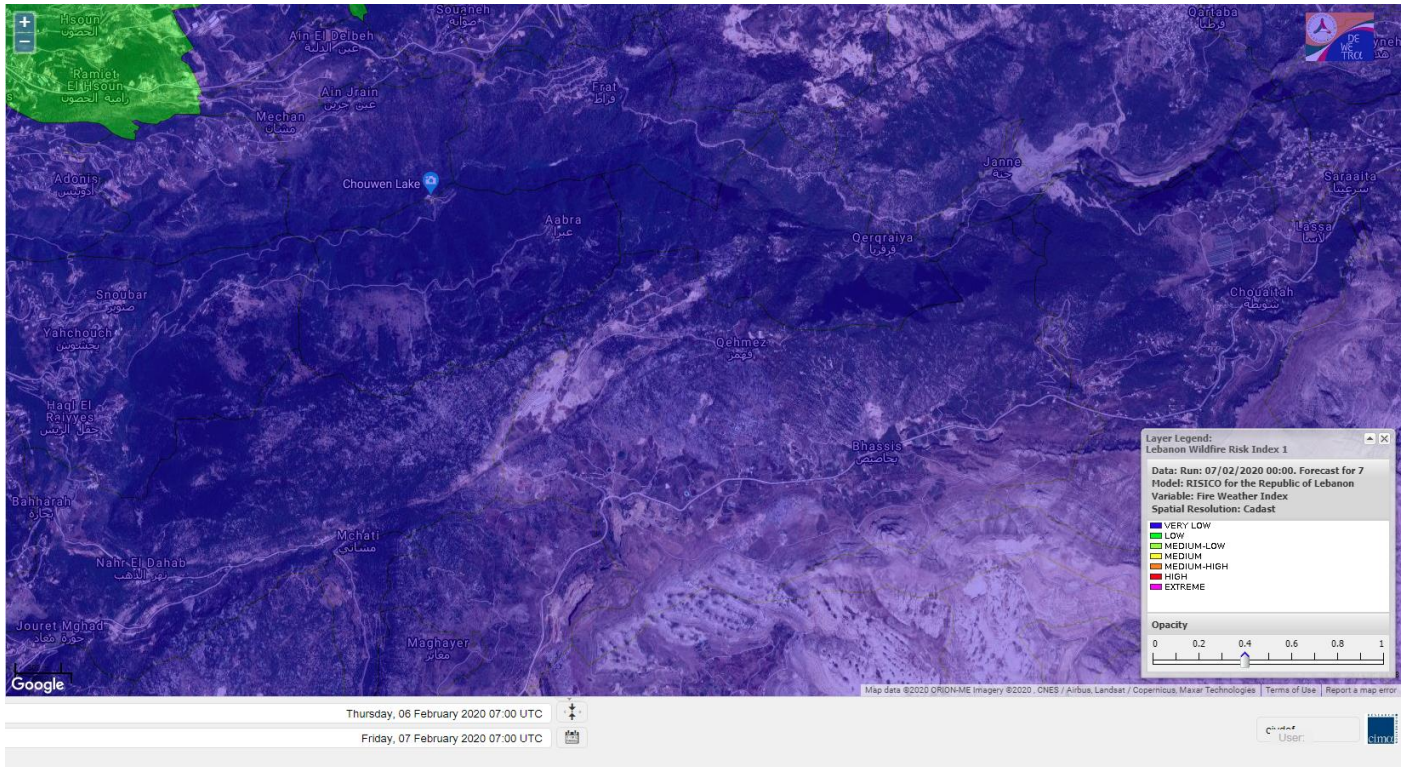

Jabal Moussa Reserve Forecast for 7 February 2020