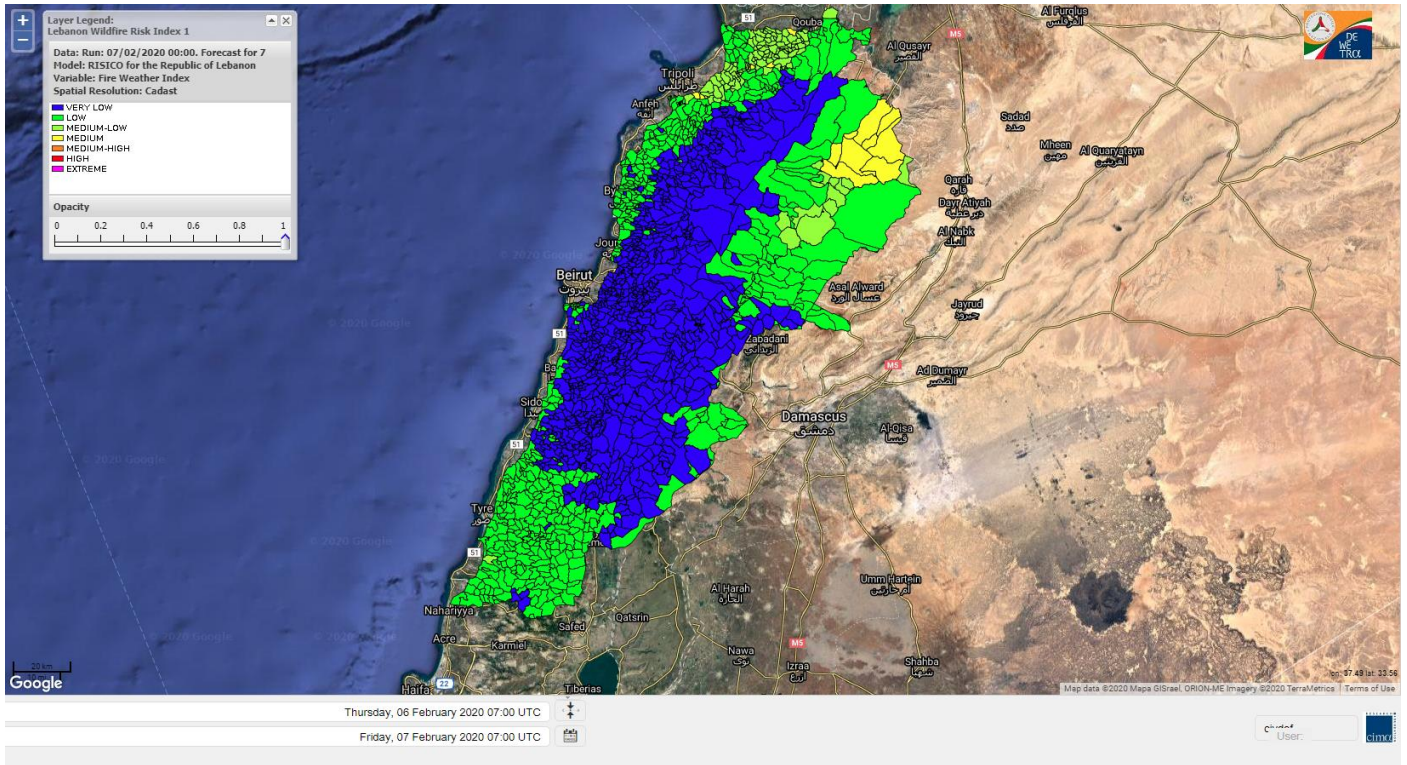

Lebanon for 7 February 2020