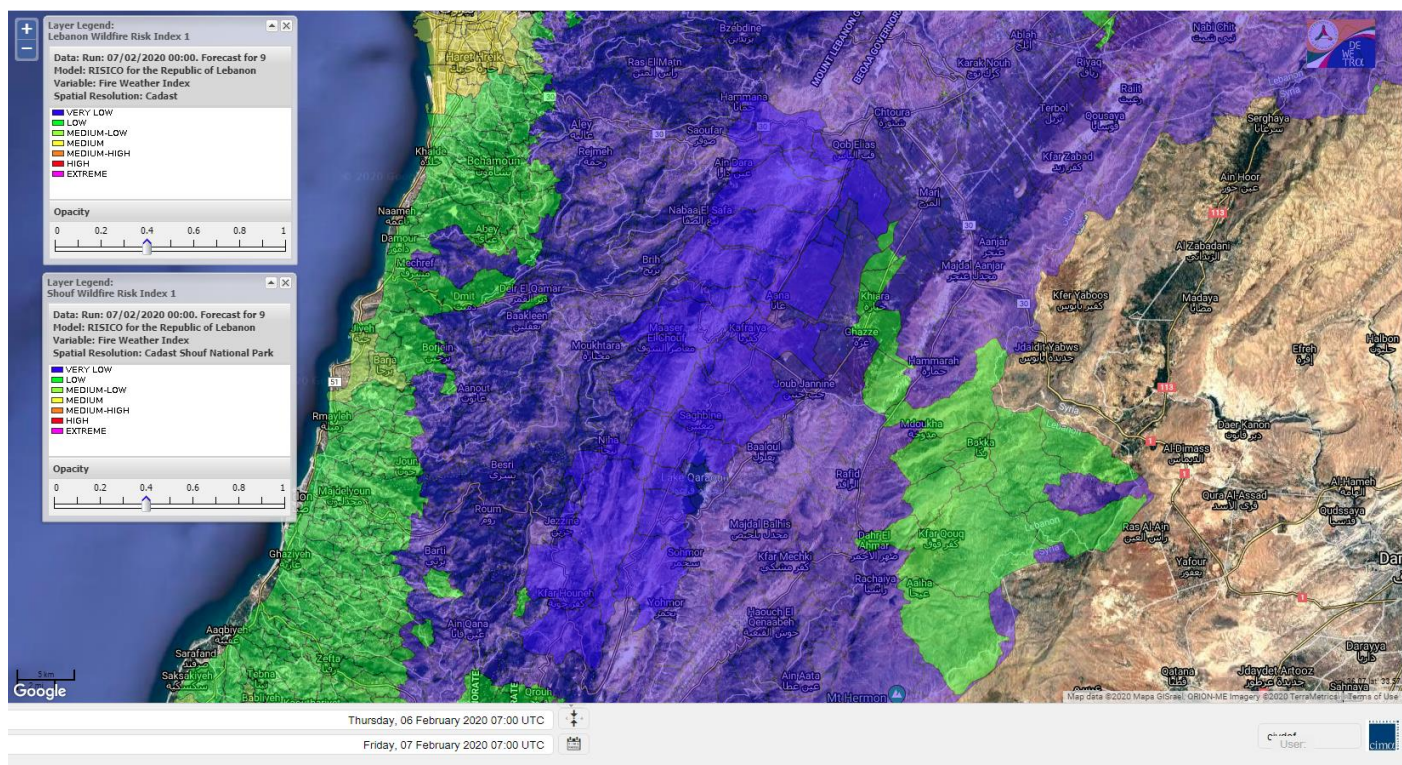

Shouf Biosphere Reserve Forecast for 9 February 2020