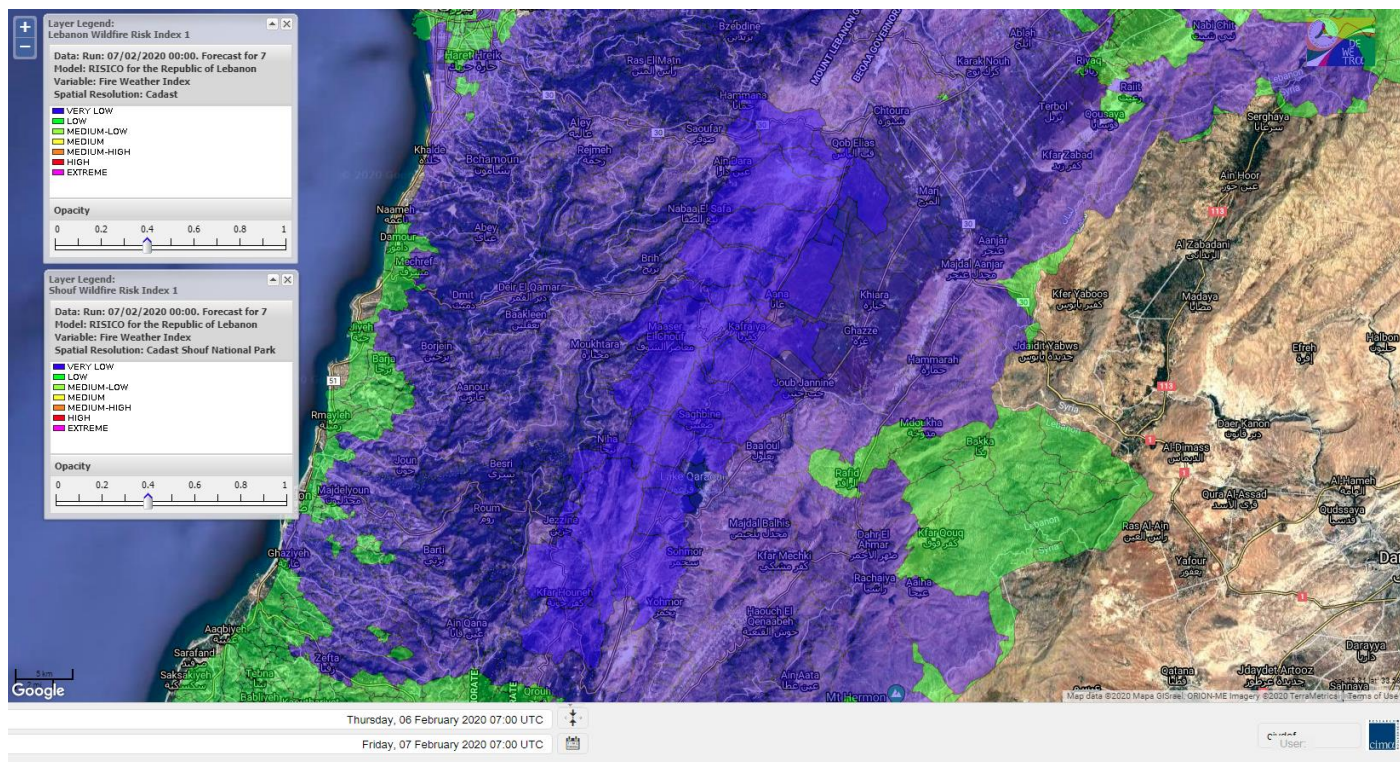

- VERY LOW
- LOW
- MEDIUM-LOW
- MEDIUM
- MEDIUM-HIGH
- HIGH
- EXTREME

Lebanon for 7 February 2020

Lebanon for 8 February 2020

Lebanon for 9 February 2020

Shouf Biosphere Reserve Forecast for 7 February 2020