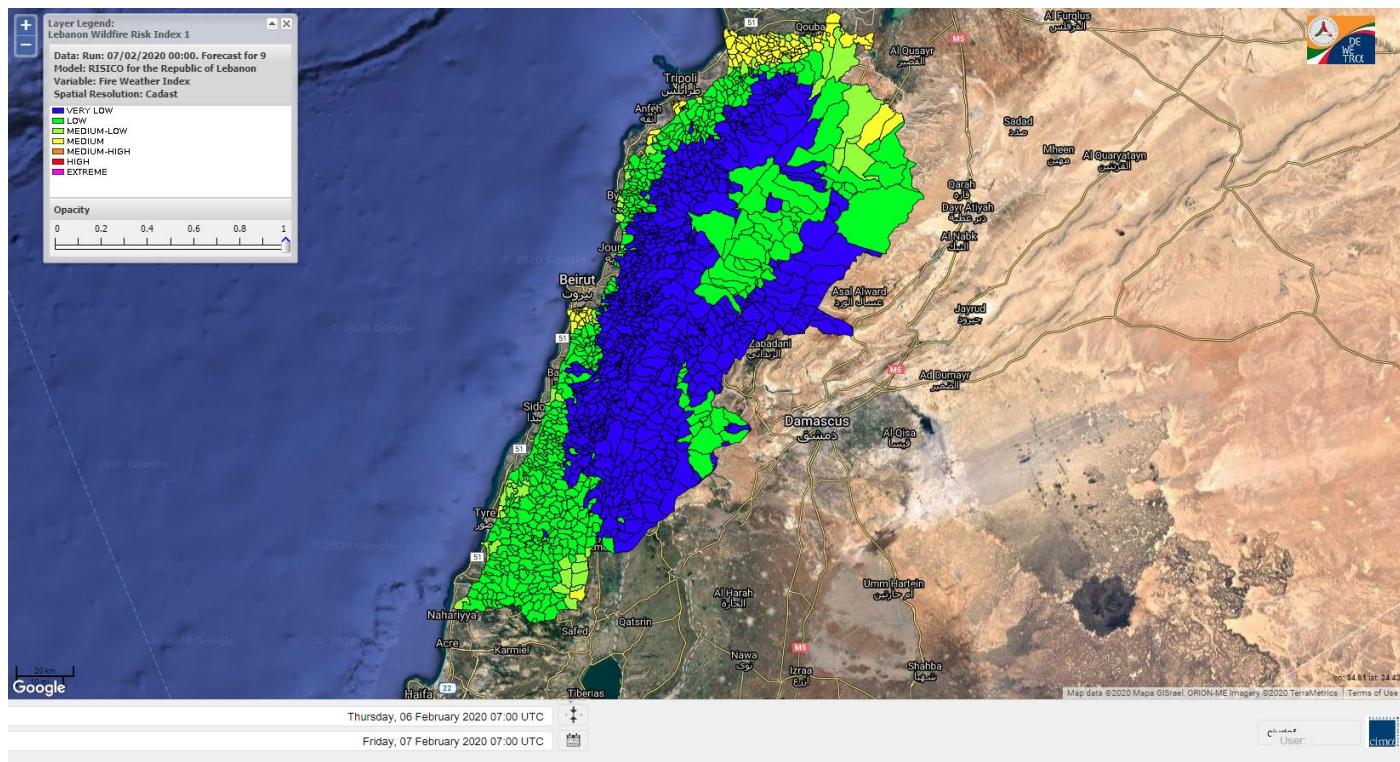

- VERY LOW
- LOW
- MEDIUM-LOW
- MEDIUM
- MEDIUM-HIGH
- HIGH
- EXTREME

Lebanon for 7 February 2020

Lebanon for 8 February 2020

Lebanon for 9 February 2020

Shouf Biosphere Reserve Forecast for 7 February 2020