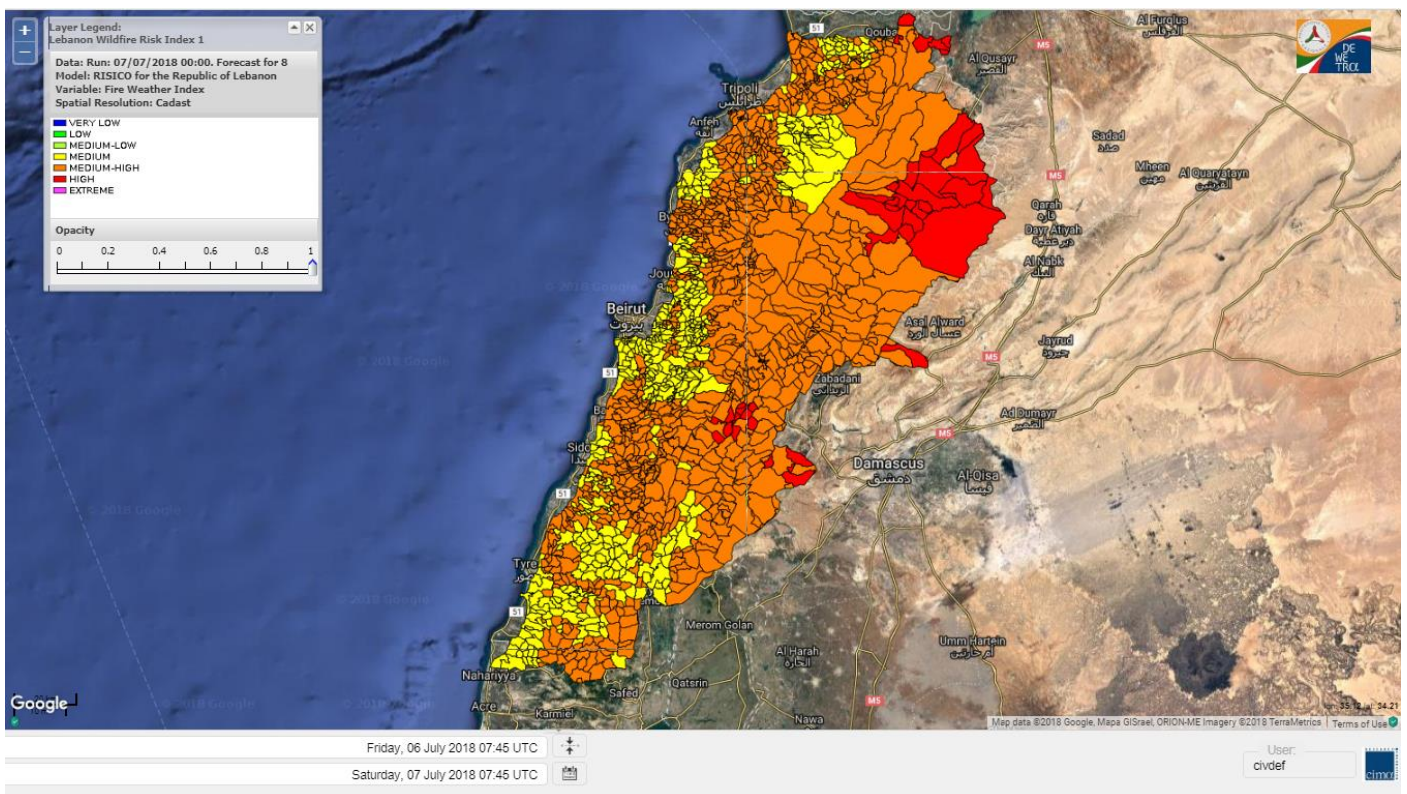

Lebanon for 8 Jul 2018