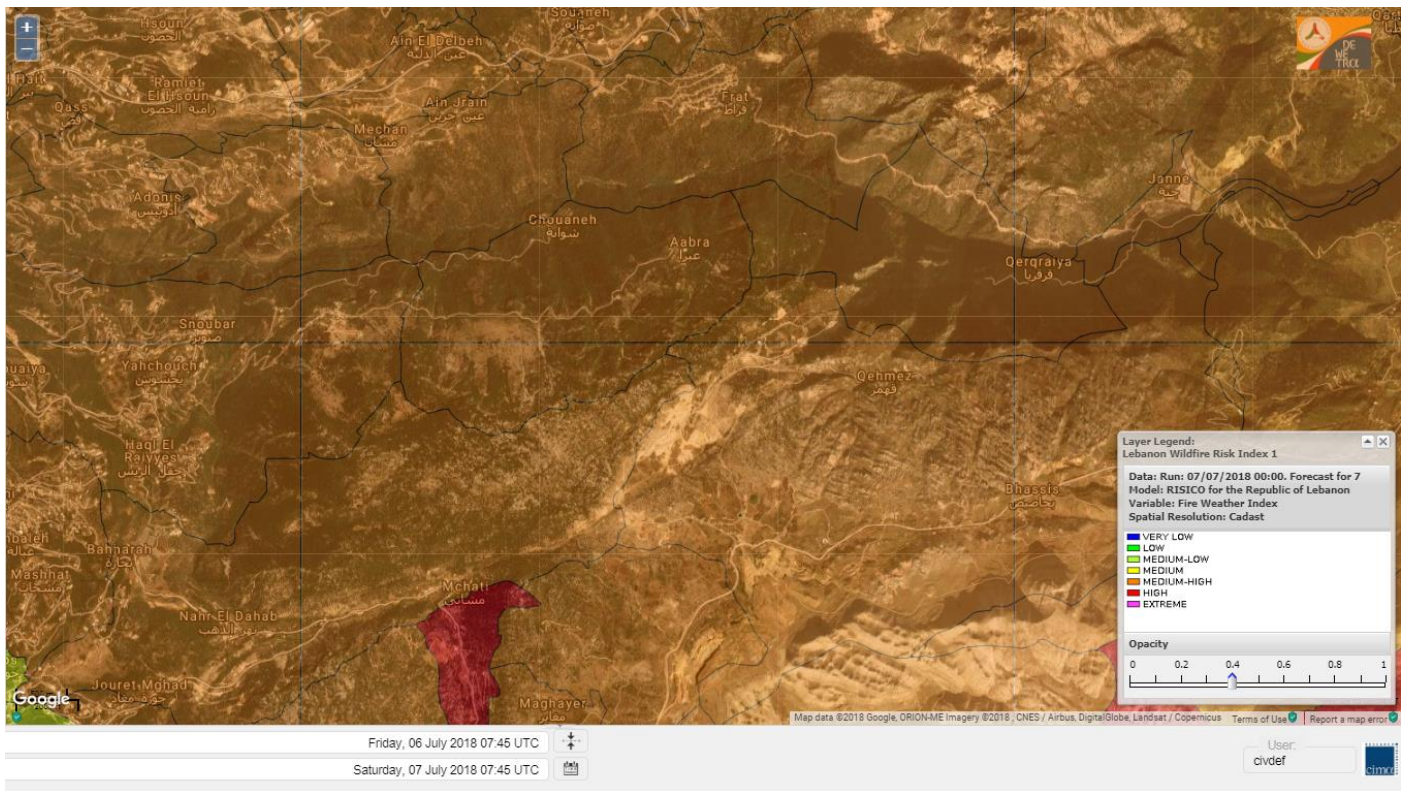

Jabal Moussa Reserve Forecast for 7 Jul 2018