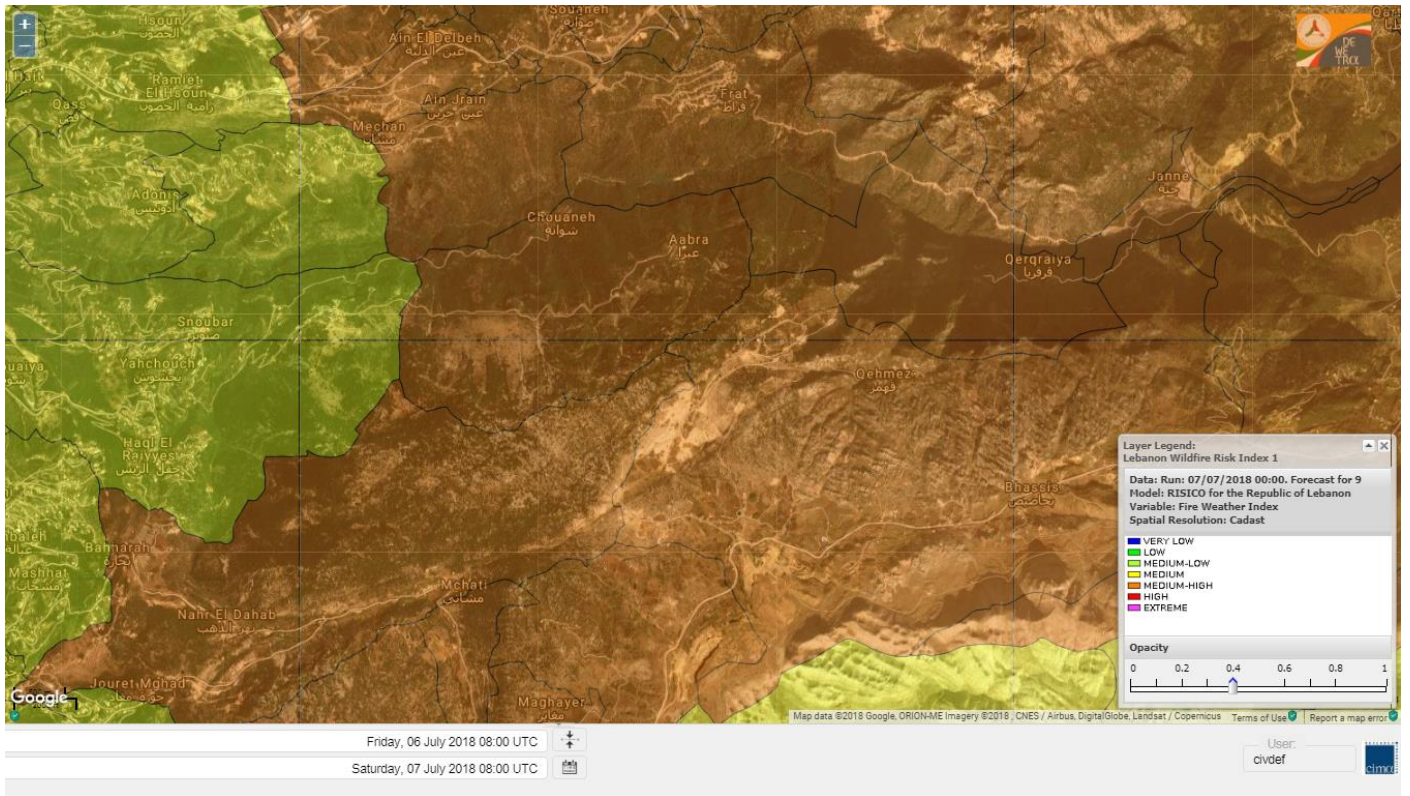

Jabal Moussa Reserve Forecast for 9 Jul 2018