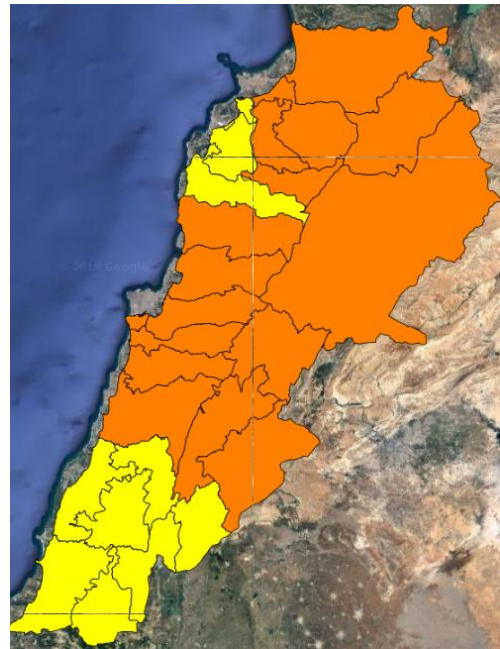

FIRE RISK INDEX

6 Jul 2018

7 Jul 2018

8 Jul 2018

9 Jul 2018