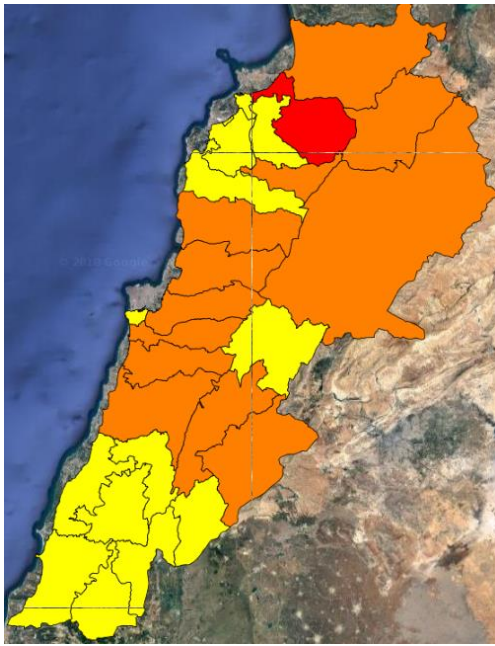

FIRE RISK INDEX

6 Jul 2018