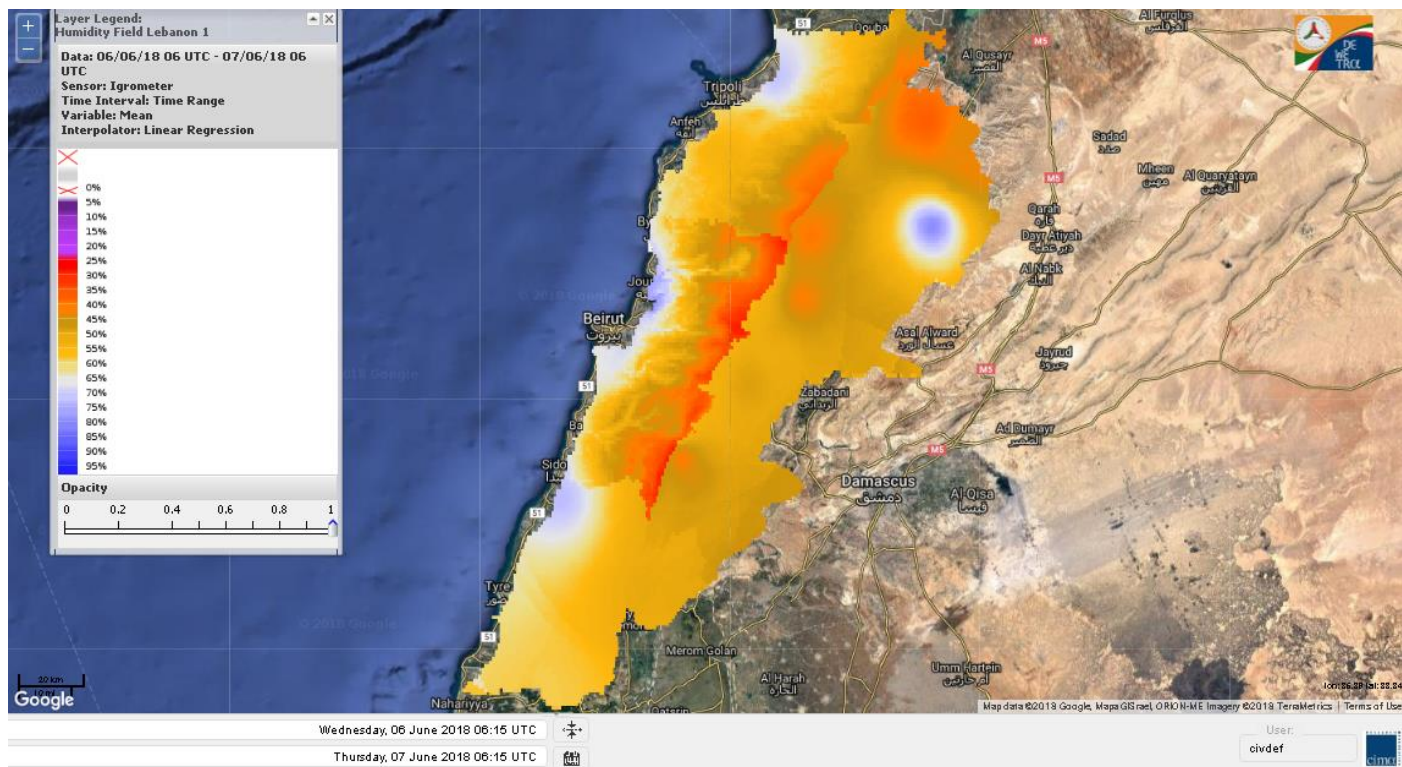

Lebanon humidity for Lebanon 7 June 2018