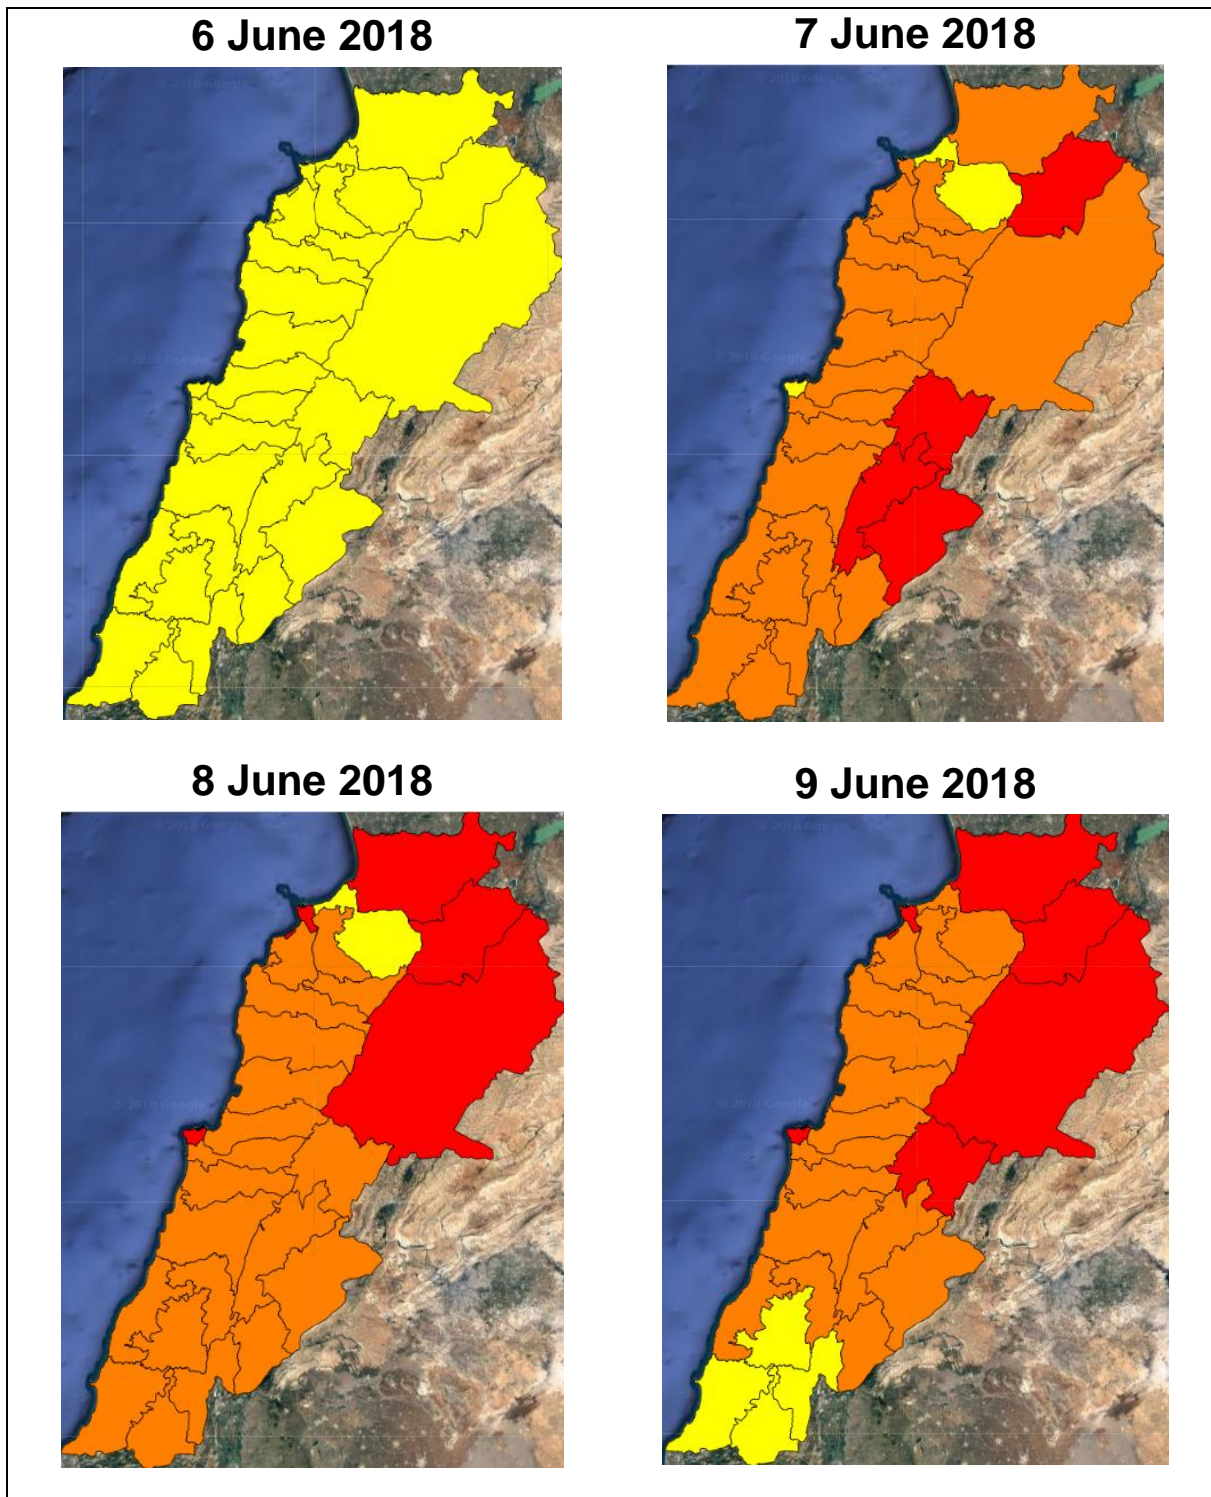

FIRE RISK INDEX

Layer Legend:
Lebanon Wildfire Risk Index 1

Data: Run: 07/06/2018 00:00. Forecast for 7

Model: RISICO for the Republic of Lebanon
Variable: Fire Weather Index
Spatial Resolution: Caza

- VERY LOW
- LOW
- MEDIUM-LOW
- MEDIUM
- MEDIUM-HIGH
- HIGH
- EXTREME