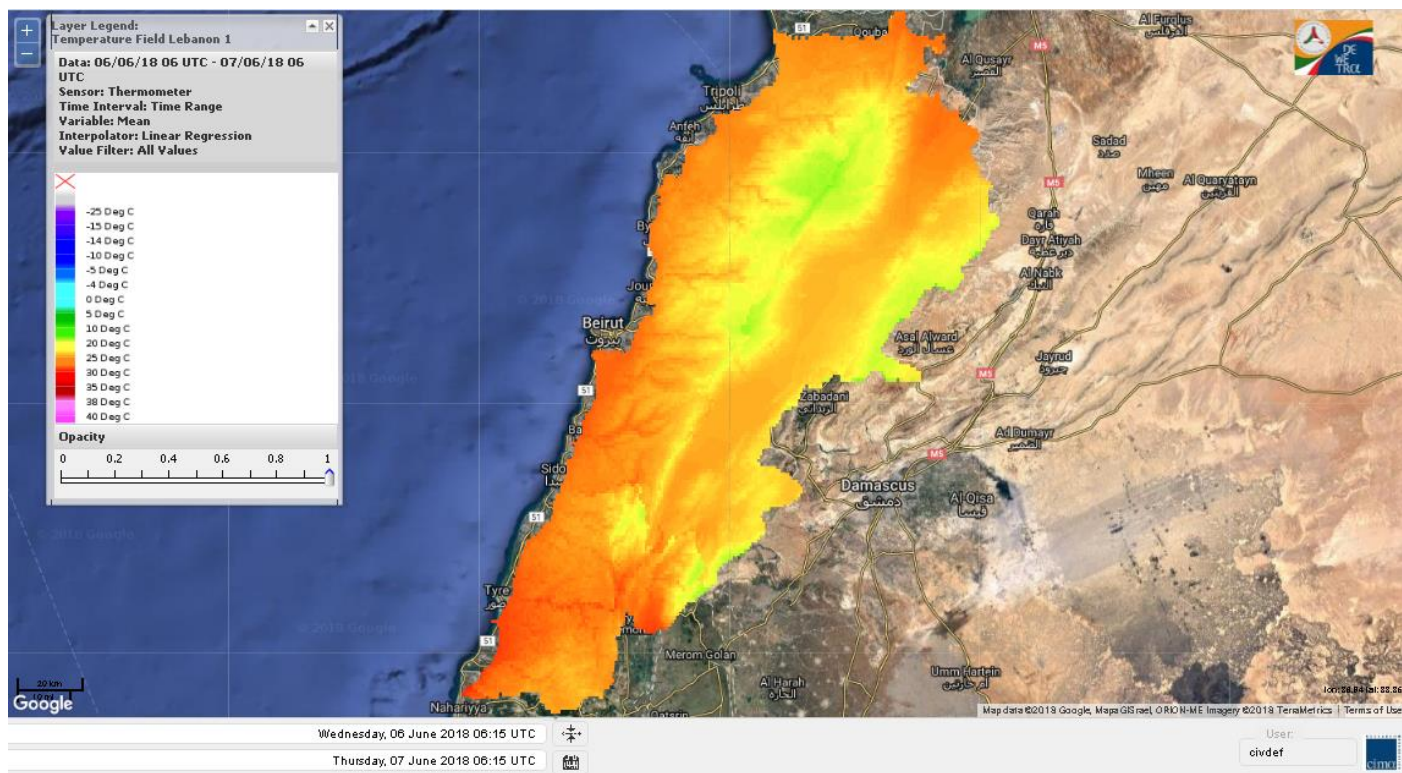

Lebanon temperature for Lebanon 7 June 2018