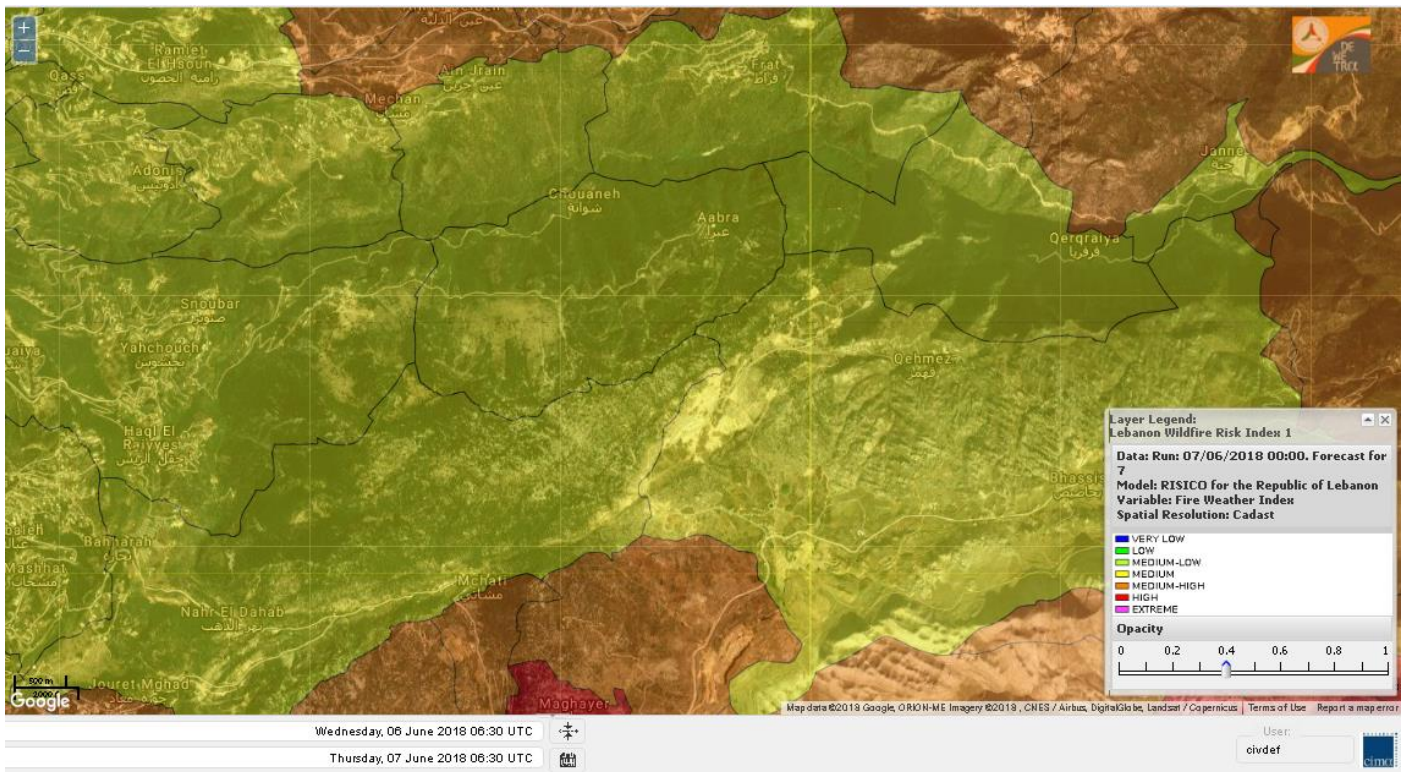

Jabal Moussa Reserve Forecast for 7 June 2018