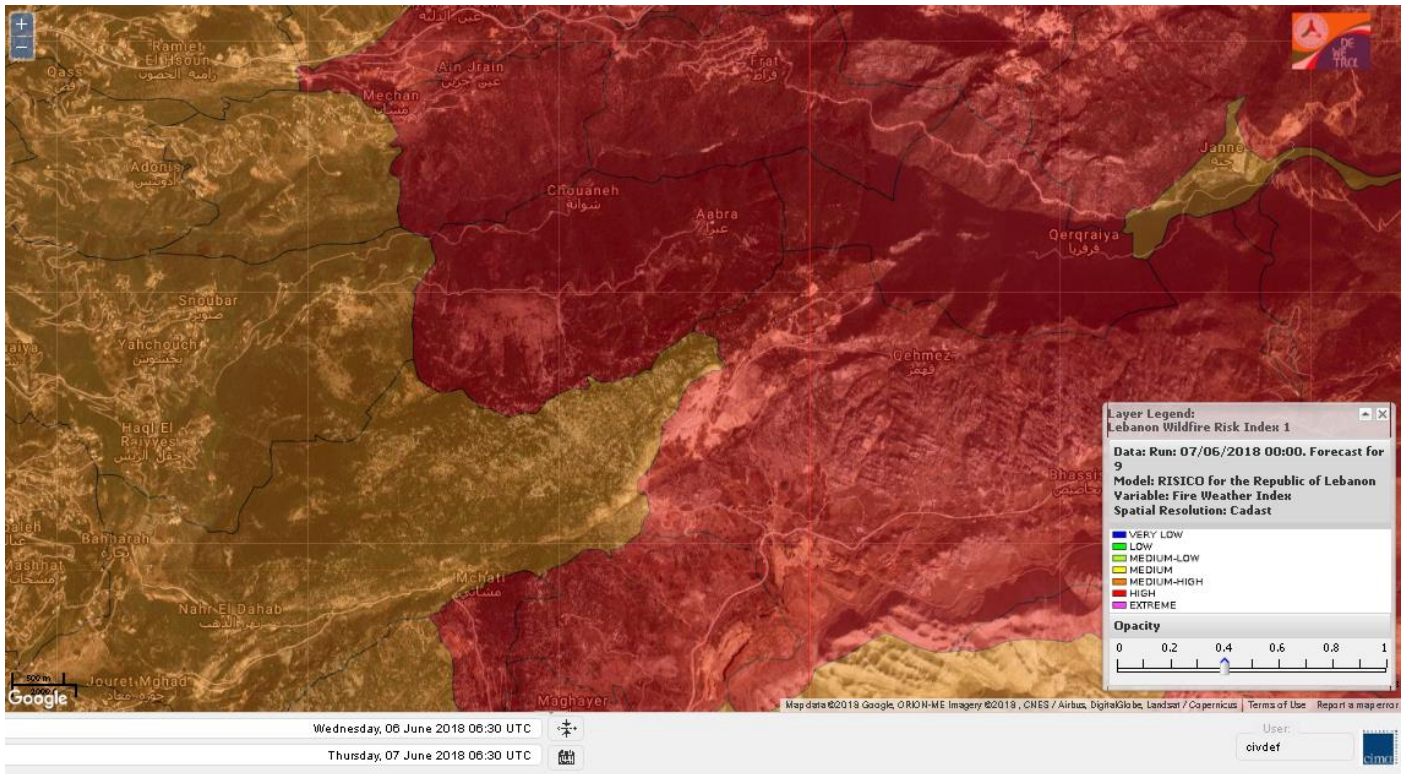

Jabal Moussa Reserve Forecast for 9 June 2018