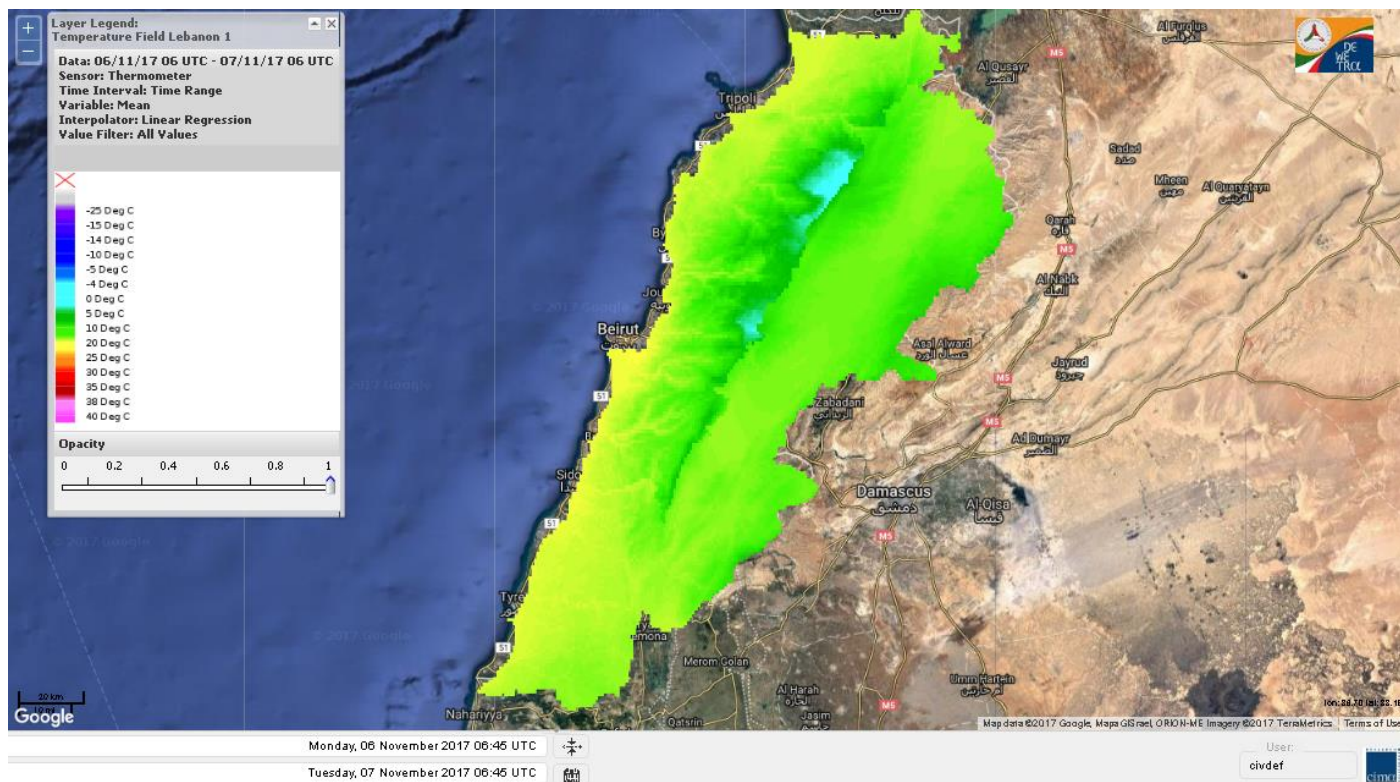

Lebanon temperature for Lebanon for 7 Nov 2017