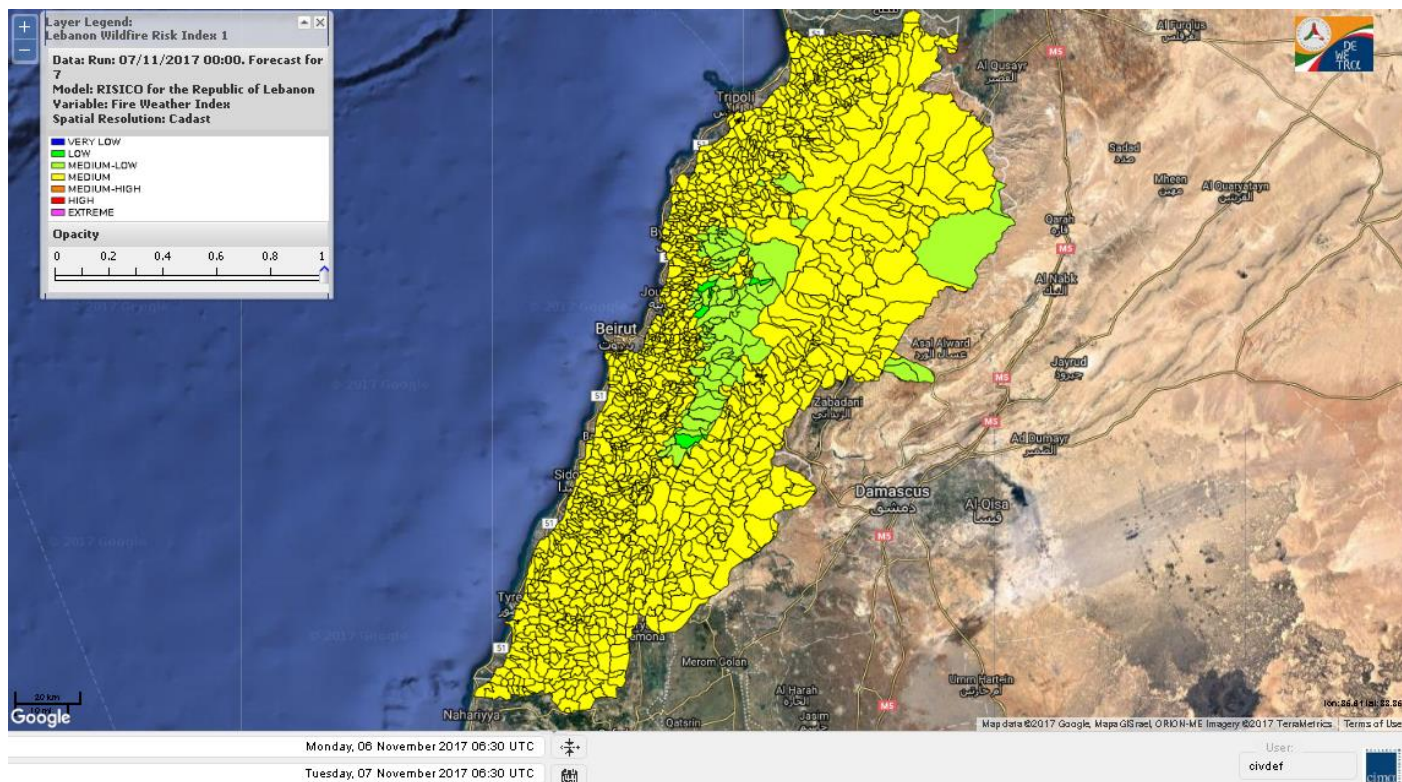

Lebanon for 7 Nov 2017