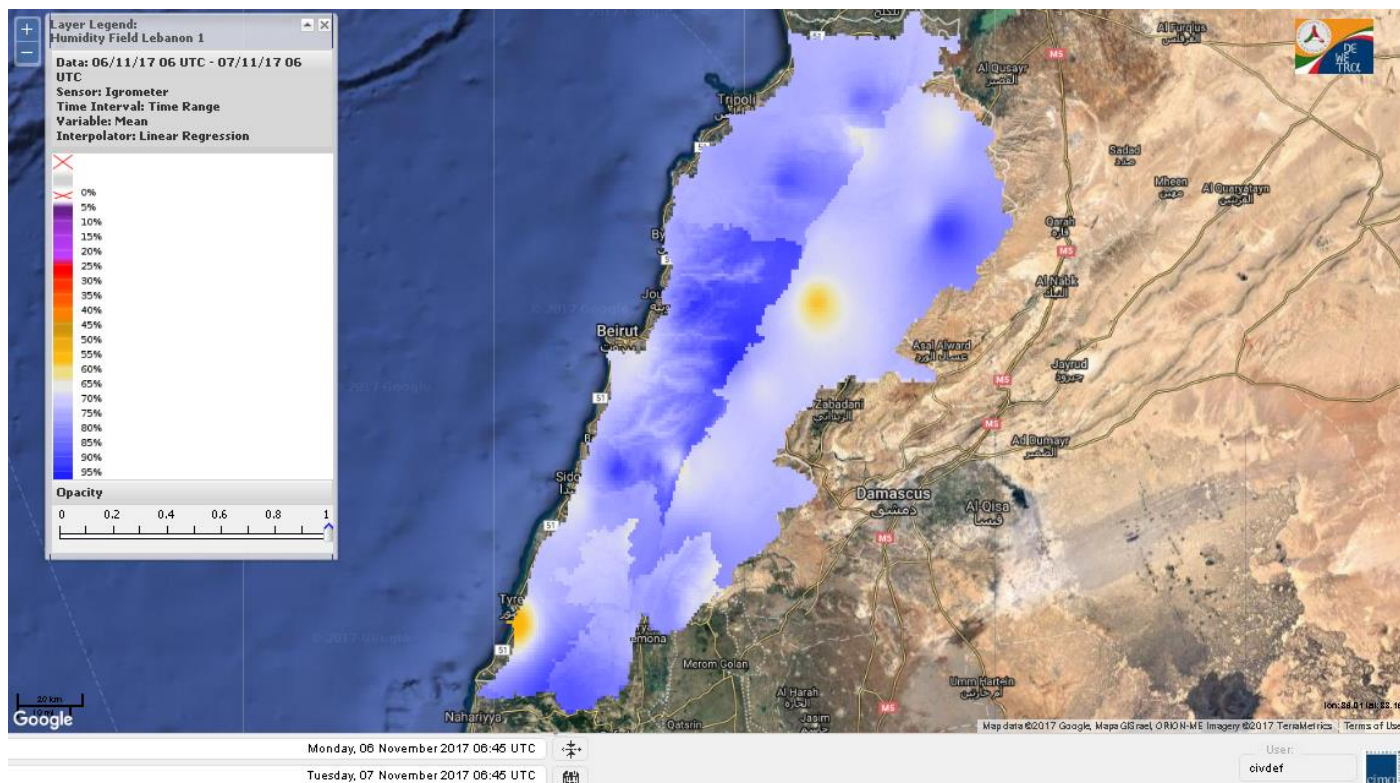

Lebanon humidity for Lebanon for 7 Nov 2017