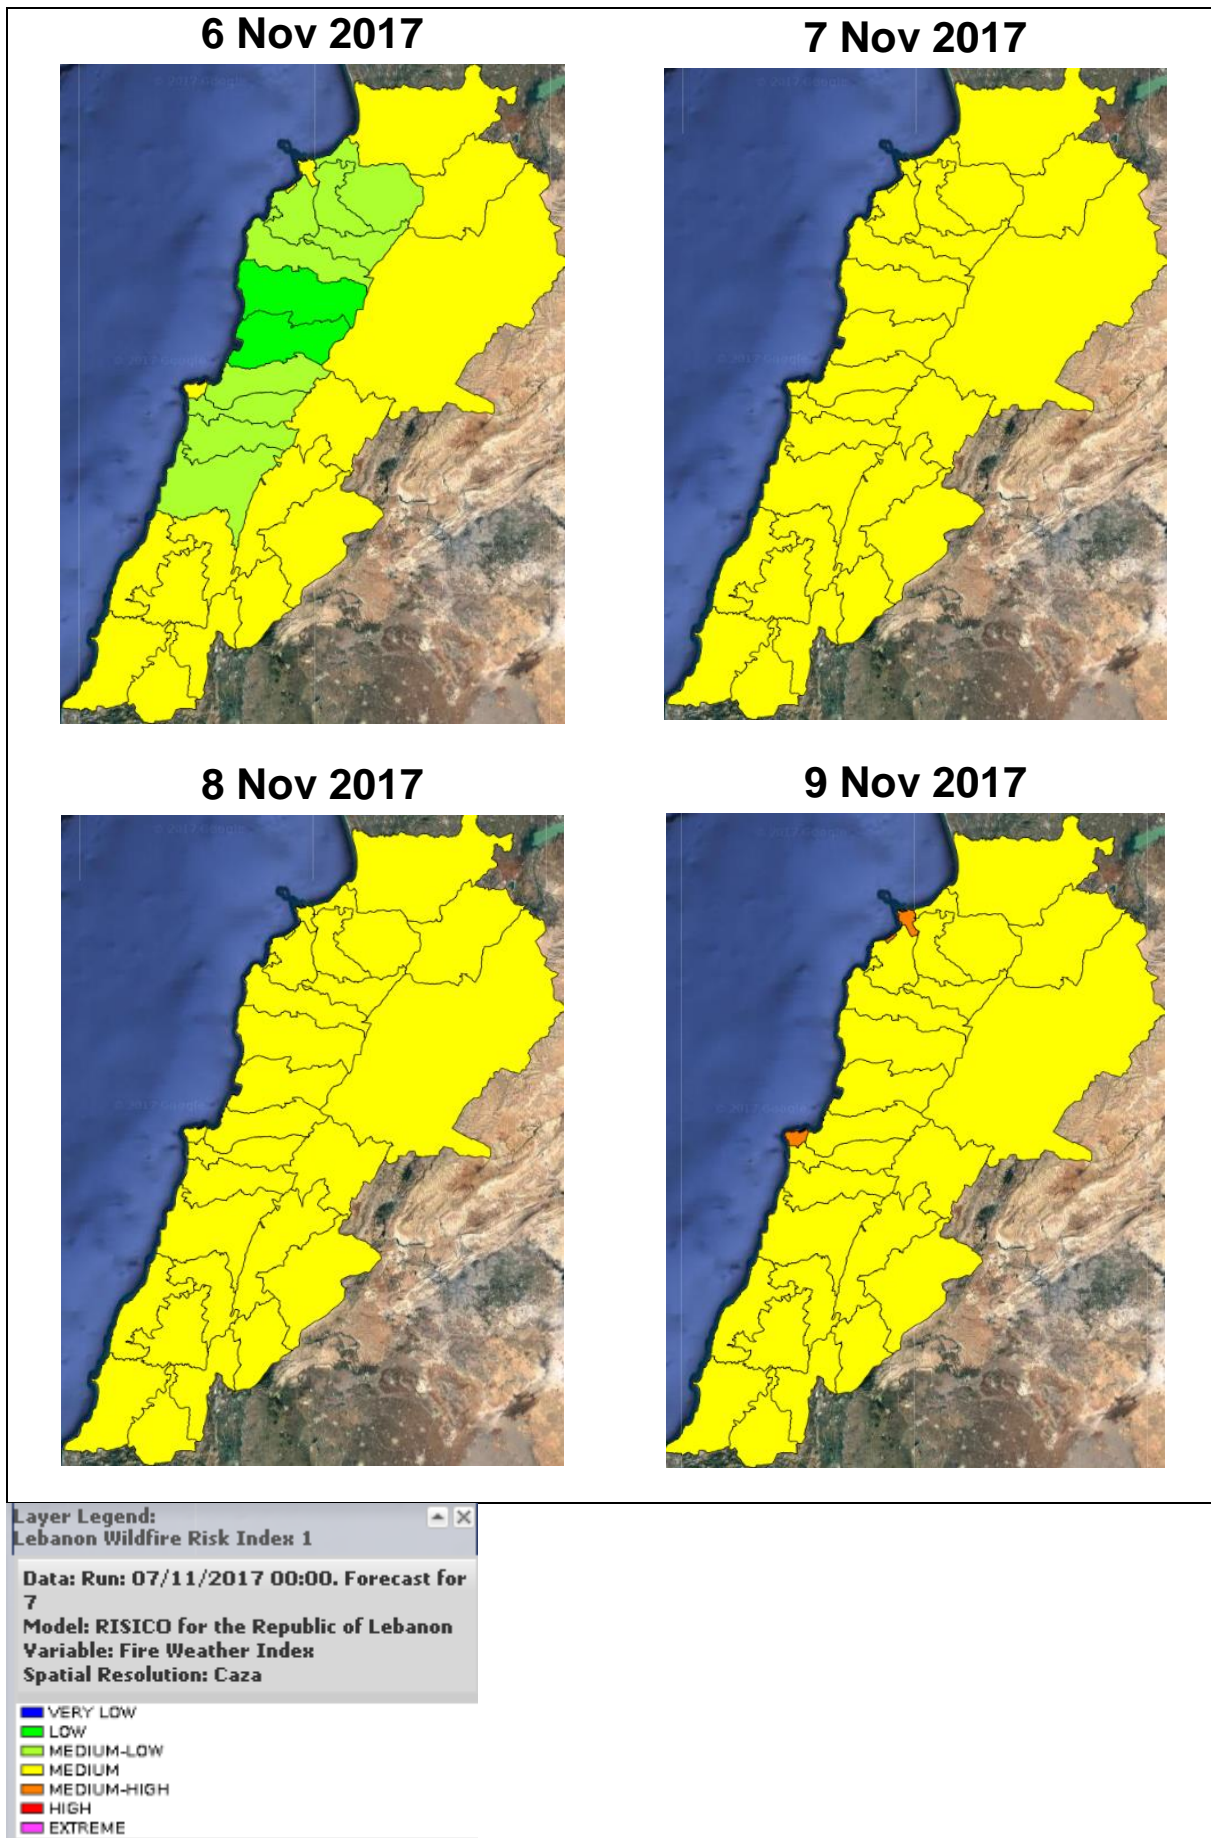

FIRE RISK INDEX