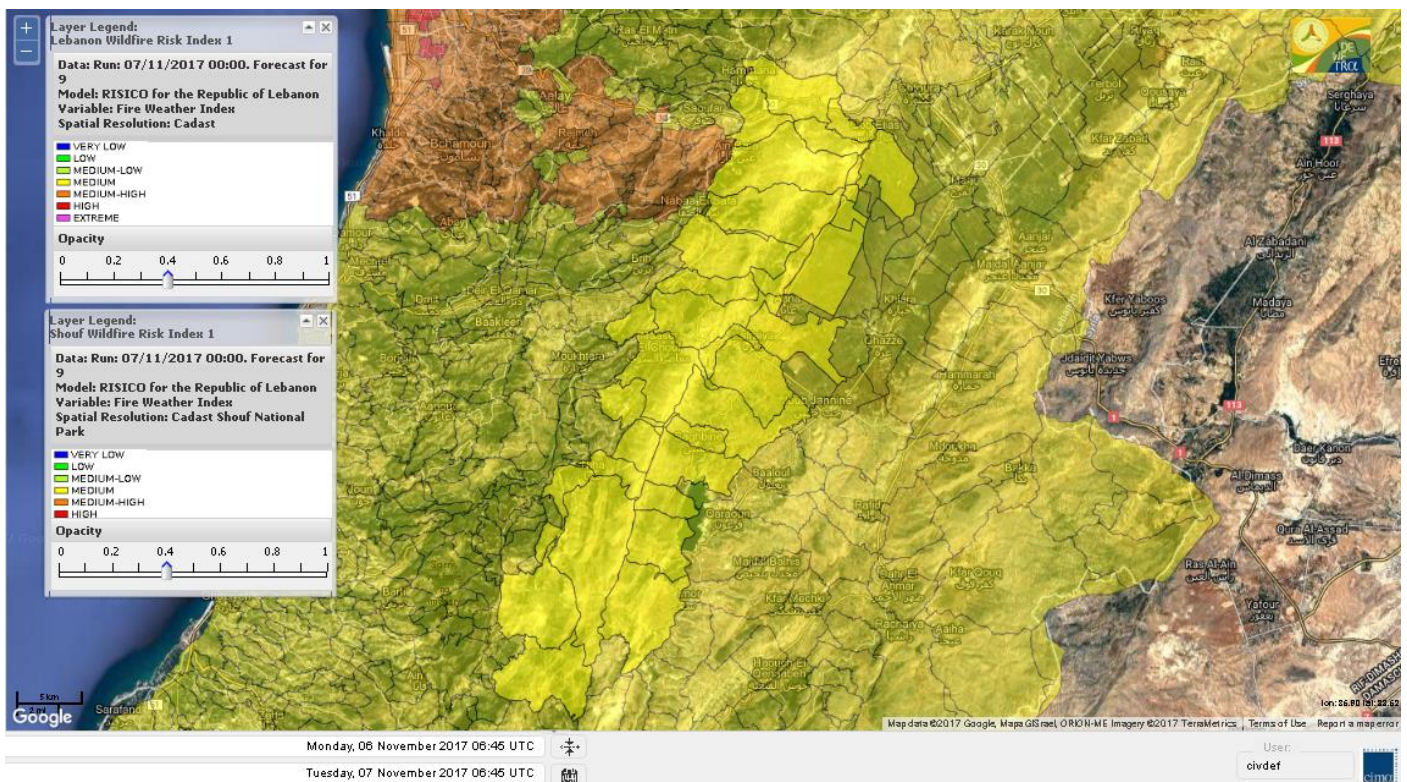

Shouf Biosphere Reserve Forecast for 9 Nov 2017