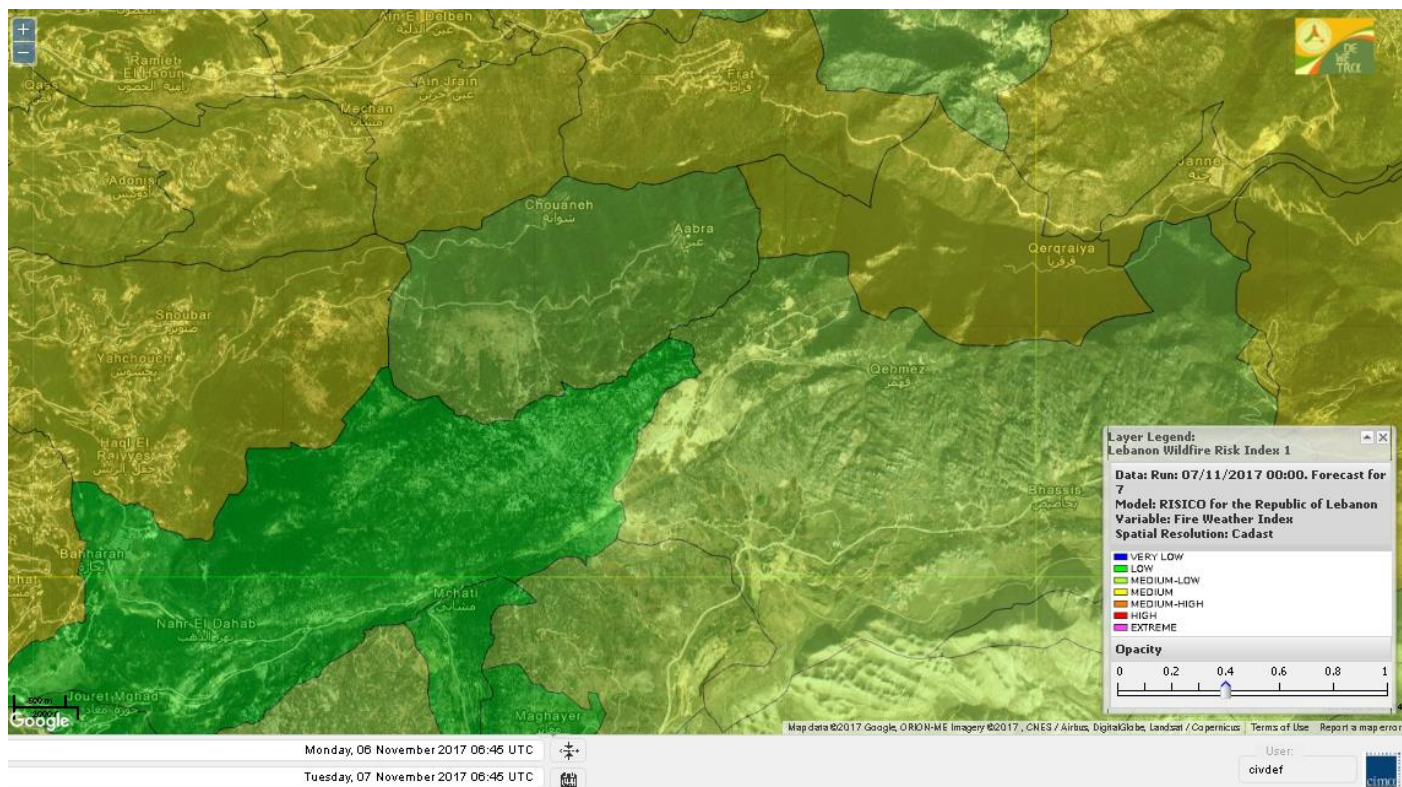

Jabal Moussa Reserve Forecast for 7 Nov 2017