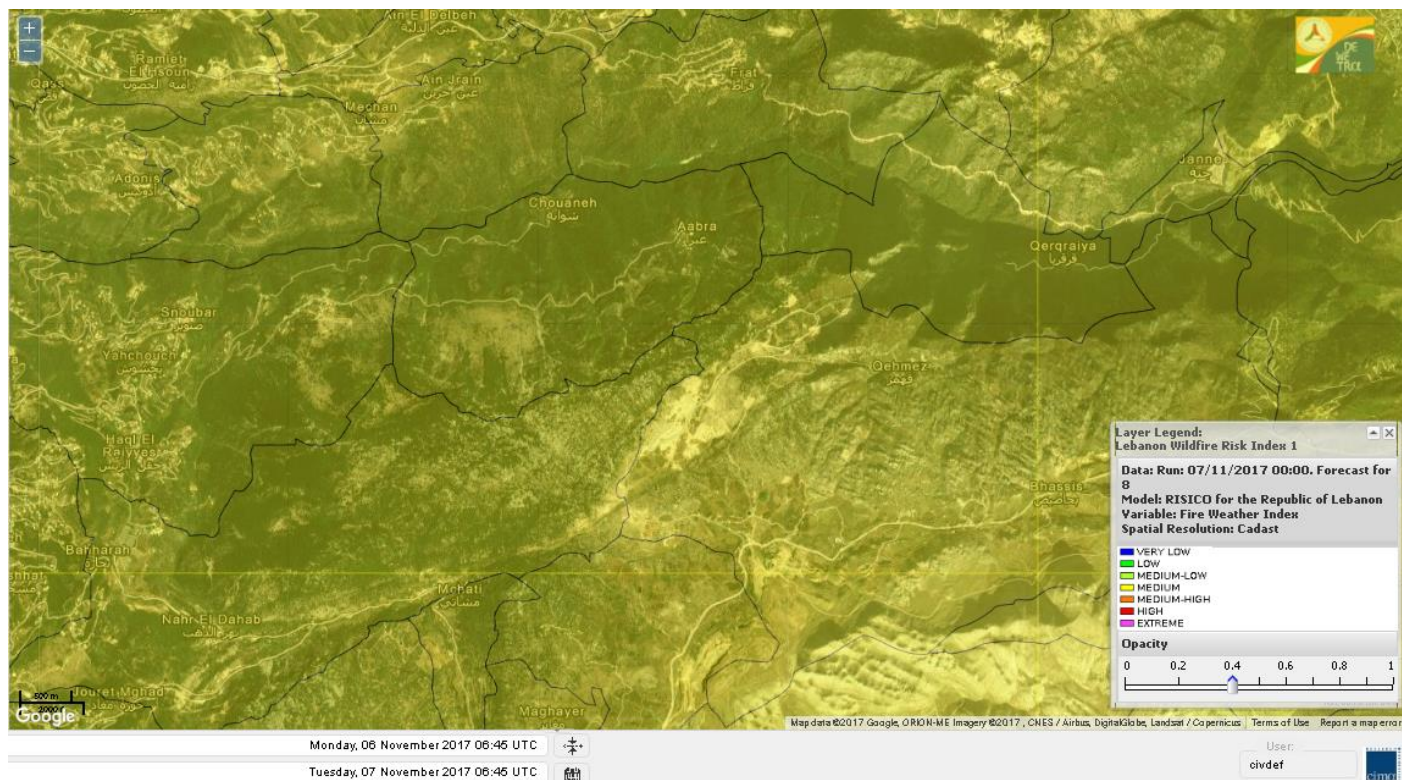

Jabal Moussa Reserve Forecast for 8 Nov 2017