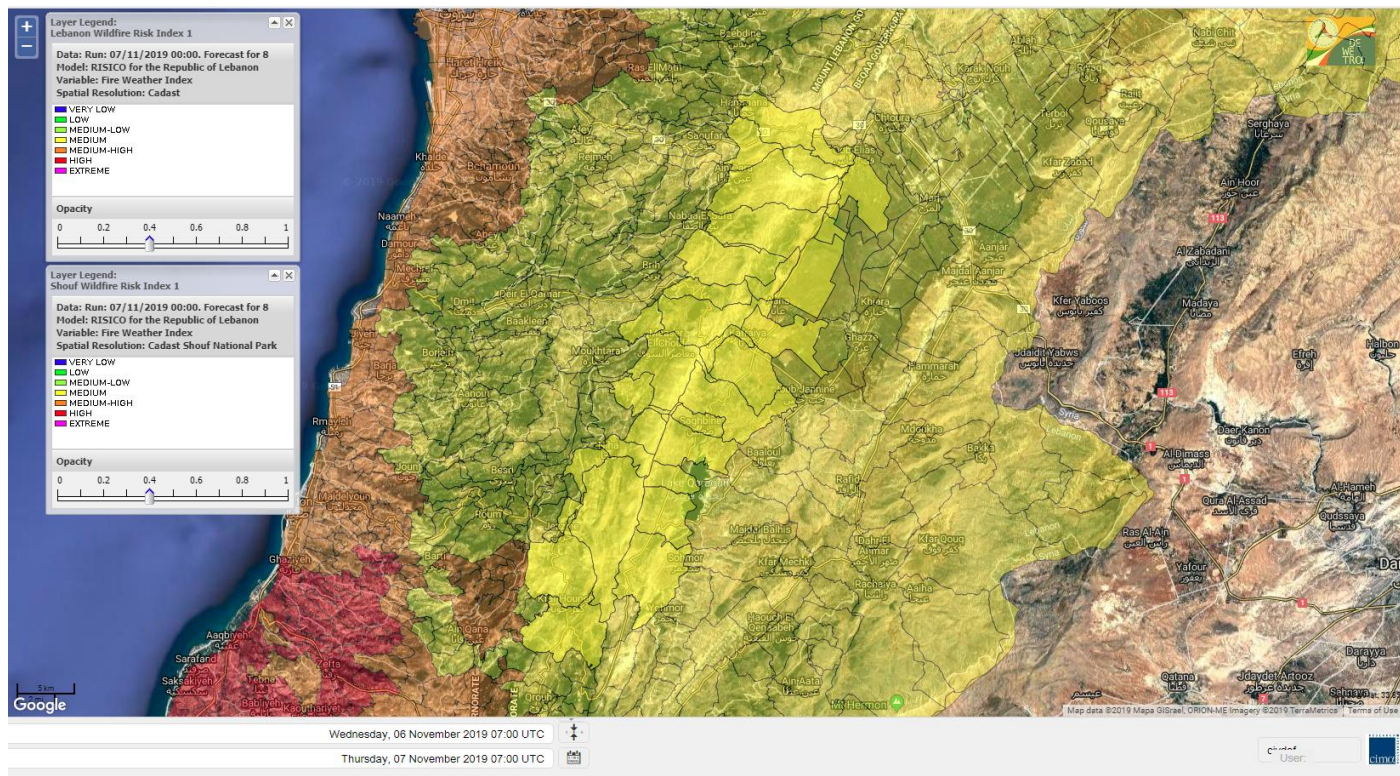

Shouf Biosphere Reserve Forecast for 8 November 2019