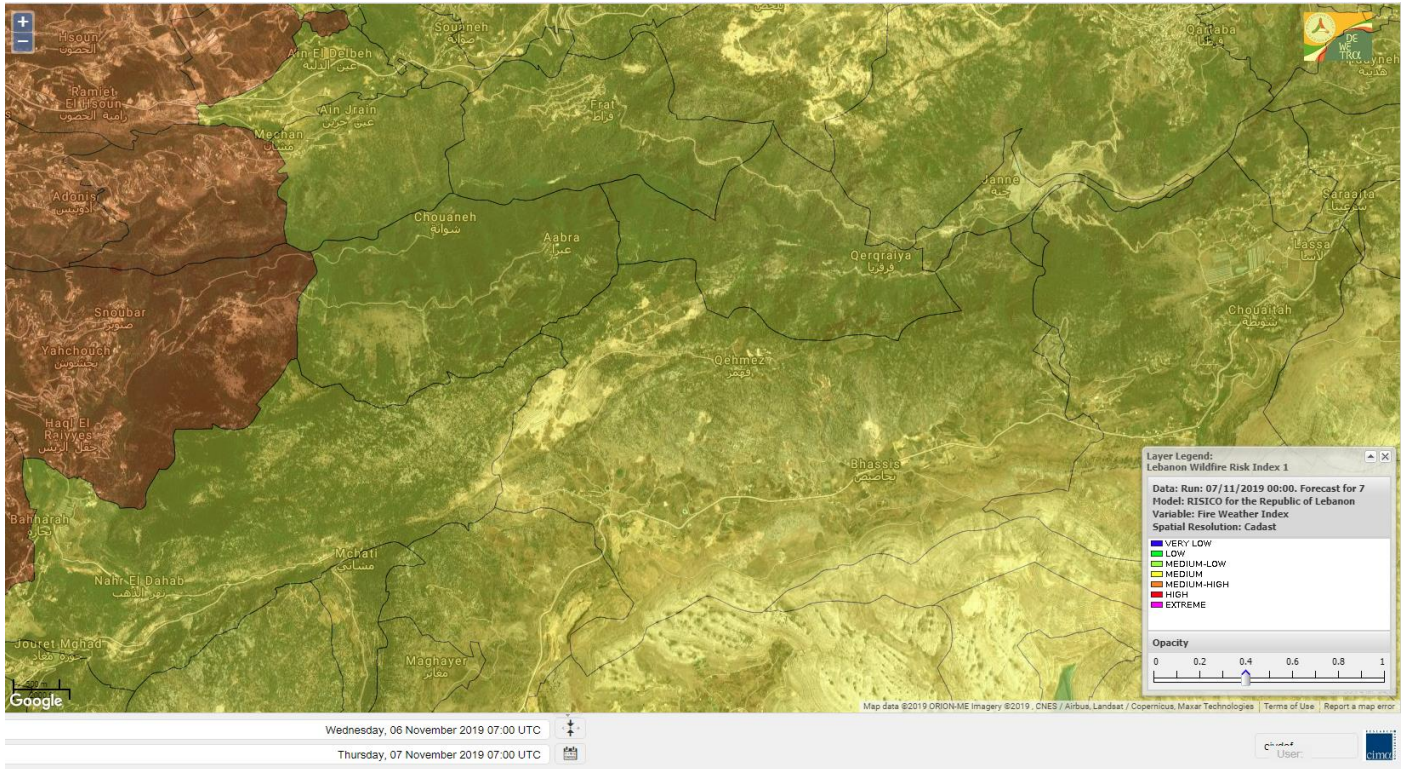

Jabal Moussa Reserve Forecast for 7 November 2019