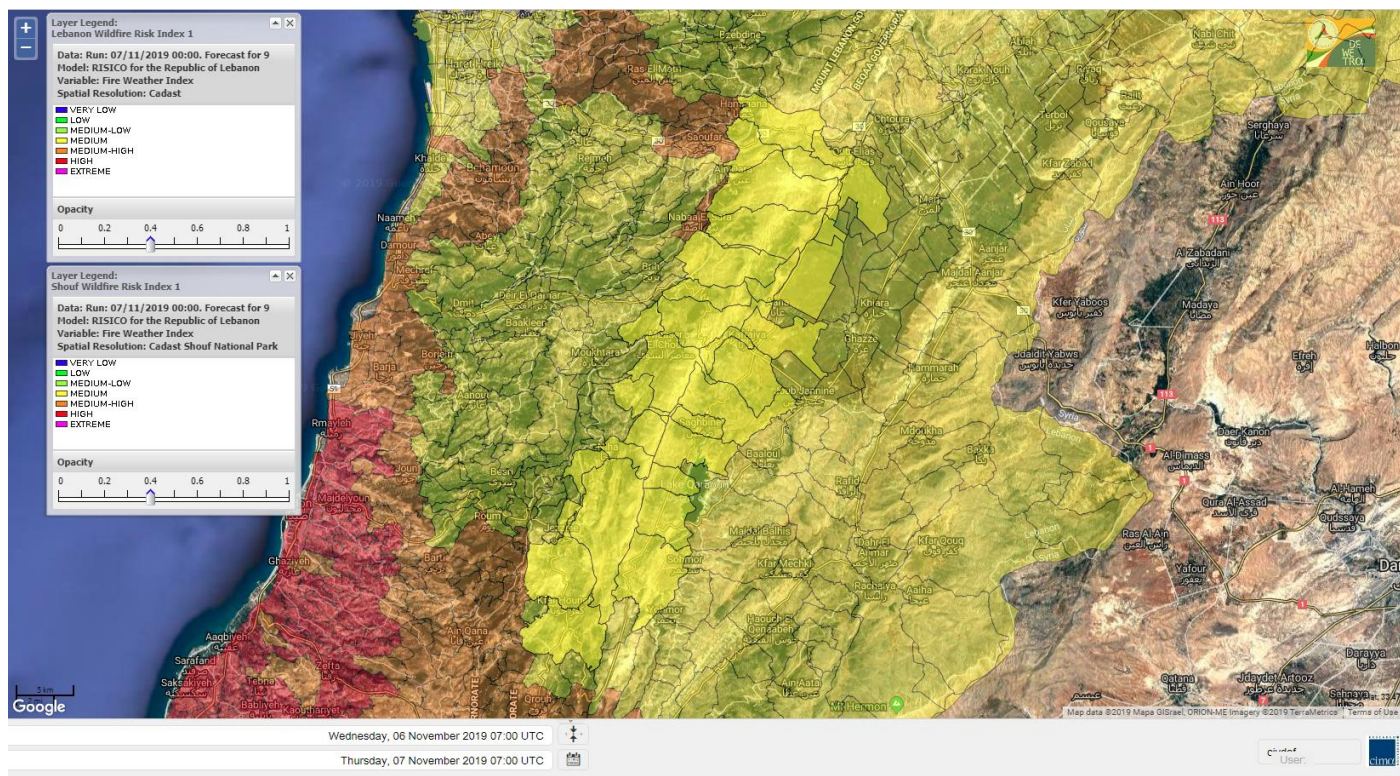

Shouf Biosphere Reserve Forecast for 9 November 2019