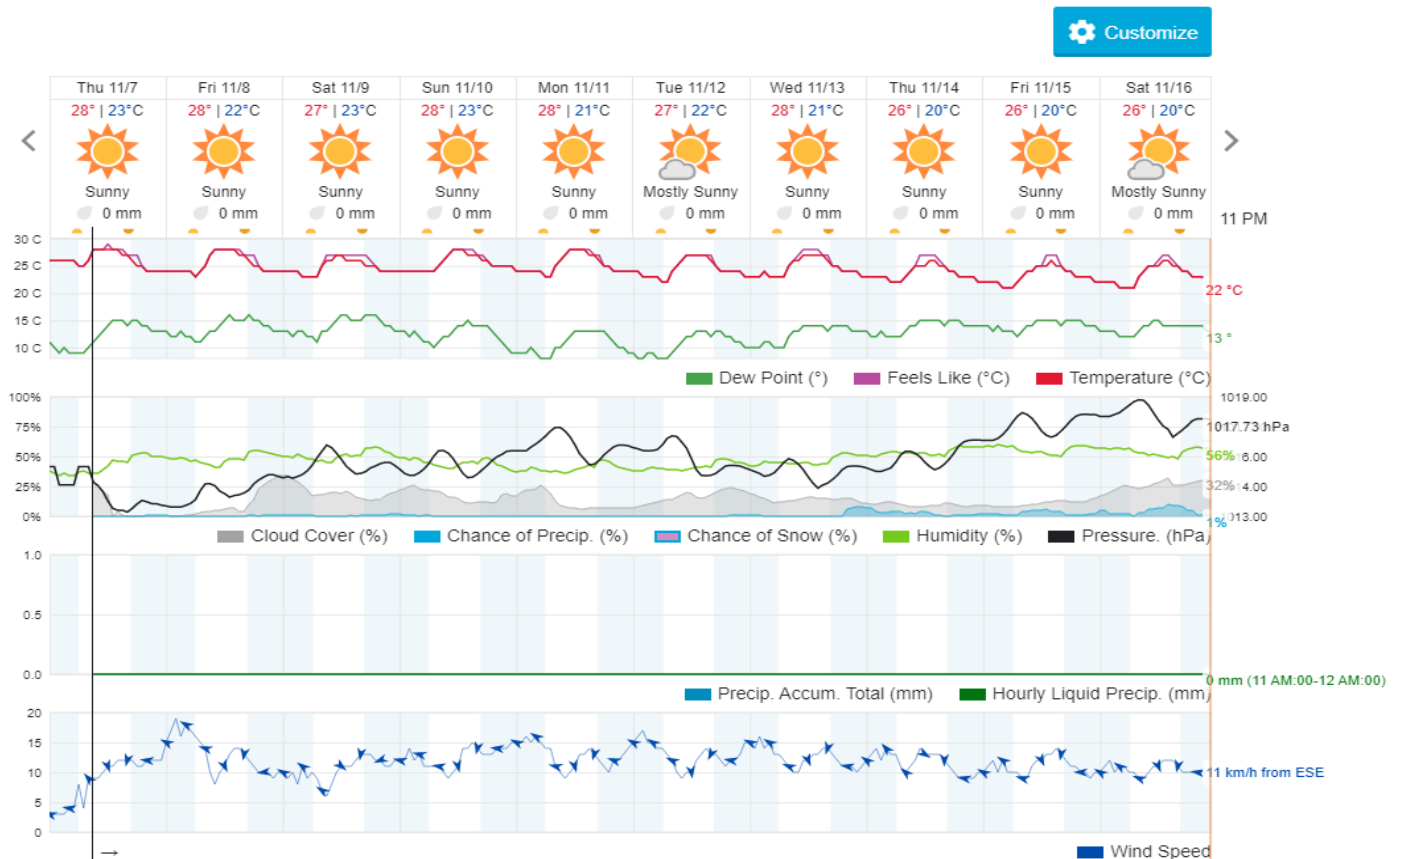

Beirut, Beirut Governorate, Lebanon 10-Day Weather Forecast

29° ACHRAFIEH,RIZK STATION | CHANGE

TODAY HOURLY 10-DAY CALENDAR HISTORY WUNDERMAP