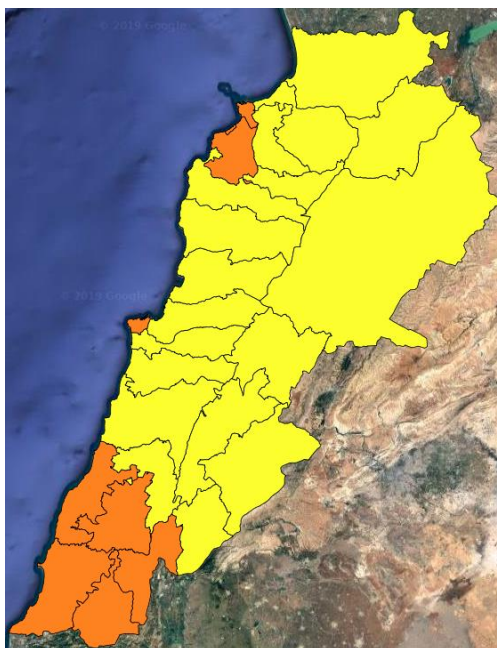

FIRE RISK INDEX

6 November 2019