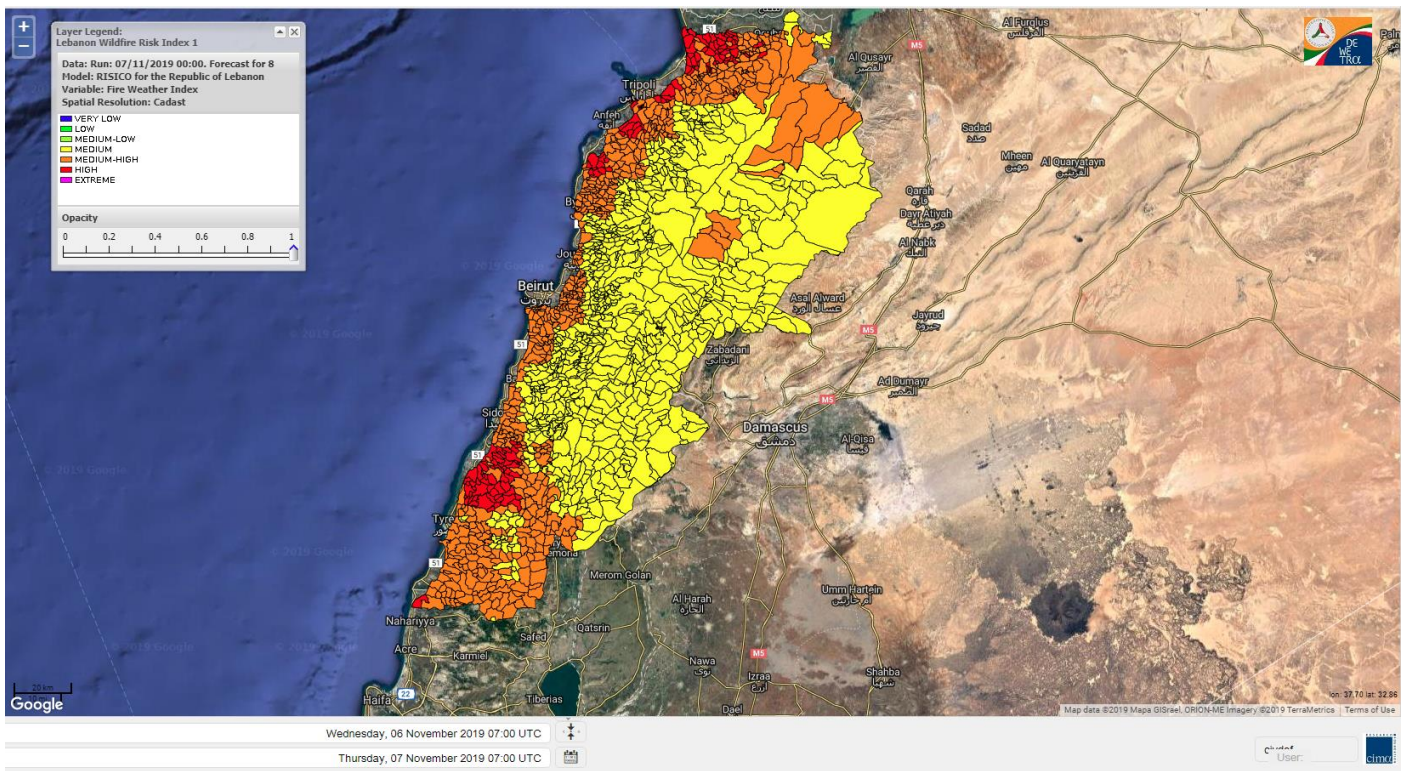

Lebanon for 8 November 2019