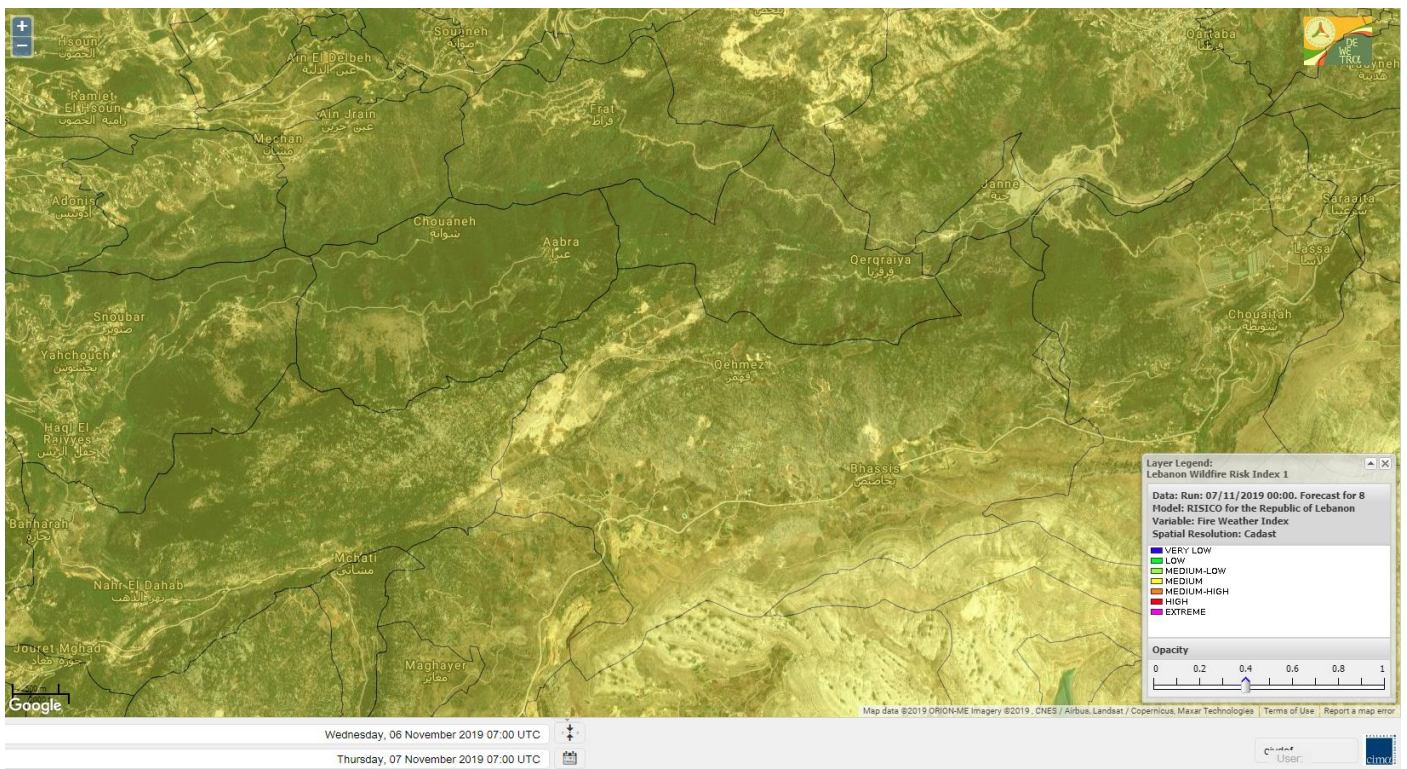

Jabal Moussa Reserve Forecast for 9 November 2019

Beirut, Beirut Governorate, Lebanon 10-Day Weather Forecast

29° ACHRAFIEH,RIZK STATION | CHANGE

TODAY HOURLY 10-DAY CALENDAR HISTORY WUNDERMAP

Nord

Koura

Municipality	07-Nov	08-Nov	09-Nov	Municipality	07-Nov	08-Nov	09-Nov	Municipality	07-Nov	08-Nov	09-Nov
Aaba	MH	MH	MH	Afsaddiq	MH	MH	MH	Ain Ekrine	MH	MH	MH
Amioun	MH	MH	MH	Anfeh	MH	MH	MH	Badbhoun	MH	MH	MH
Barghoun	MH	MH	MH	Barsa	H	H	H	Batroumine	MH	MH	MH
Bdebba	MH	MH	MH	Bechmizine	MH	MH	MH	Bednayet El-Koura	H	H	H
Bhabbouch El-Koura	MH	MH	MH	Bkeftine	MH	MH	MH	Bnehran	MH	MH	M
Bqaiia El-Koura	MH	MH	MH	Bsarma	MH	MH	MH	Btaaboura	MH	MH	MH
Bterram	MH	MH	MH	Btouratij	MH	MH	MH	Bziza	MH	MH	MH
Dar Beechtar	MH	MH	MH	Dar Chmezzine	MH	MH	MH	Deddeh	H	H	H
Deir El-Balamand	MH	MH	MH	Fih	MH	MH	MH	Hraiche	MH	MH	MH
Ijdaabrine	MH	MH	MH	Kaftoun	MH	MH	MH	Kefraya El-Koura	MH	MH	MH
Kfarakka	MH	MH	MH	Kfarhata	MH	MH	MH	Kfarhazir	MH	MH	MH
Kfarkahel	MH	MH	MH	Kfarsaroun	MH	MH	MH	Kosba	MH	MH	MH
Mejdel el-Koura	MH	MH	MH	Nakhle	MH	MH	MH	Qalhat	MH	MH	MH
Ras Masqa	H	H	H	Rechdibbine	MH	M	M	Zakroun	MH	MH	MH
Zgharta El-Mtaouile	MH	MH	MH								