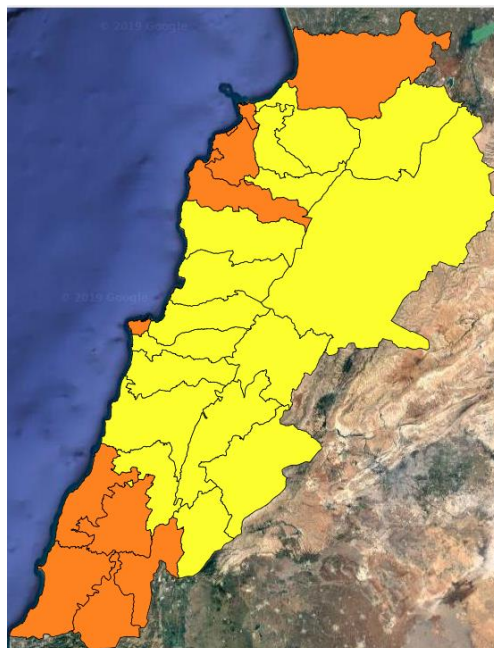

7 November 2019