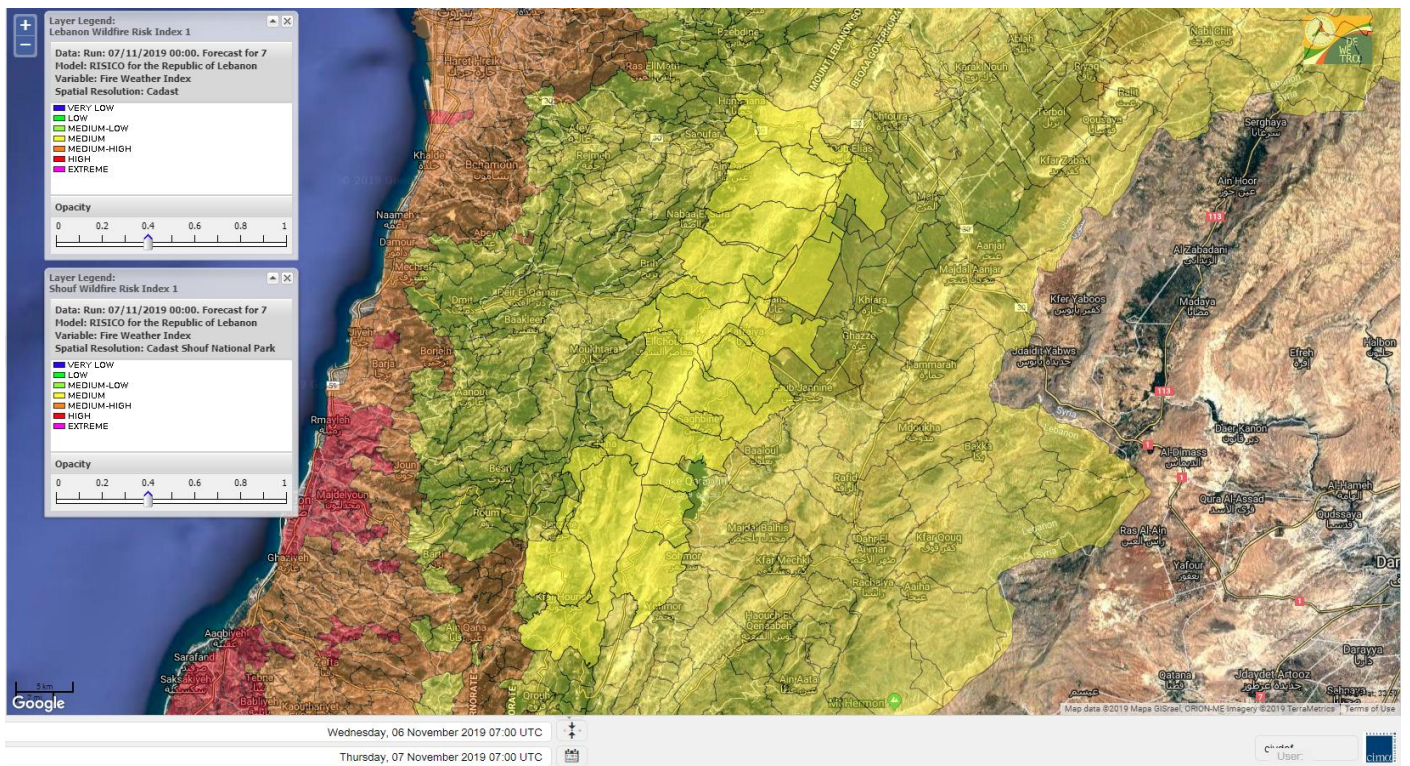

- VERY LOW
- LOW
- MEDIUM-LOW
- MEDIUM
- MEDIUM-HIGH
- HIGH
- EXTREME

Lebanon for 7 November 2019

Lebanon for 8 November 2019

Lebanon for 9 November 2019

Shouf Biosphere Reserve Forecast for 7 November 2019