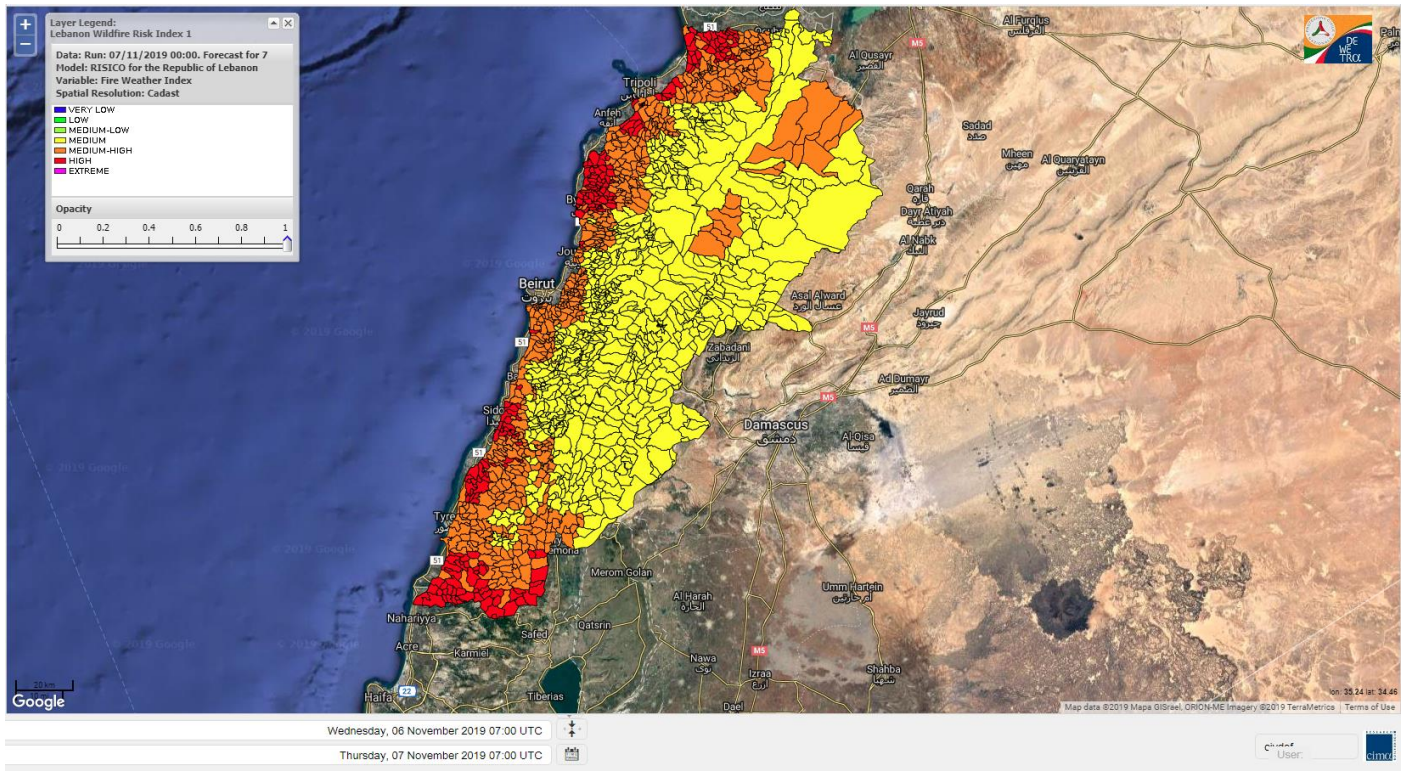

Lebanon for 7 November 2019