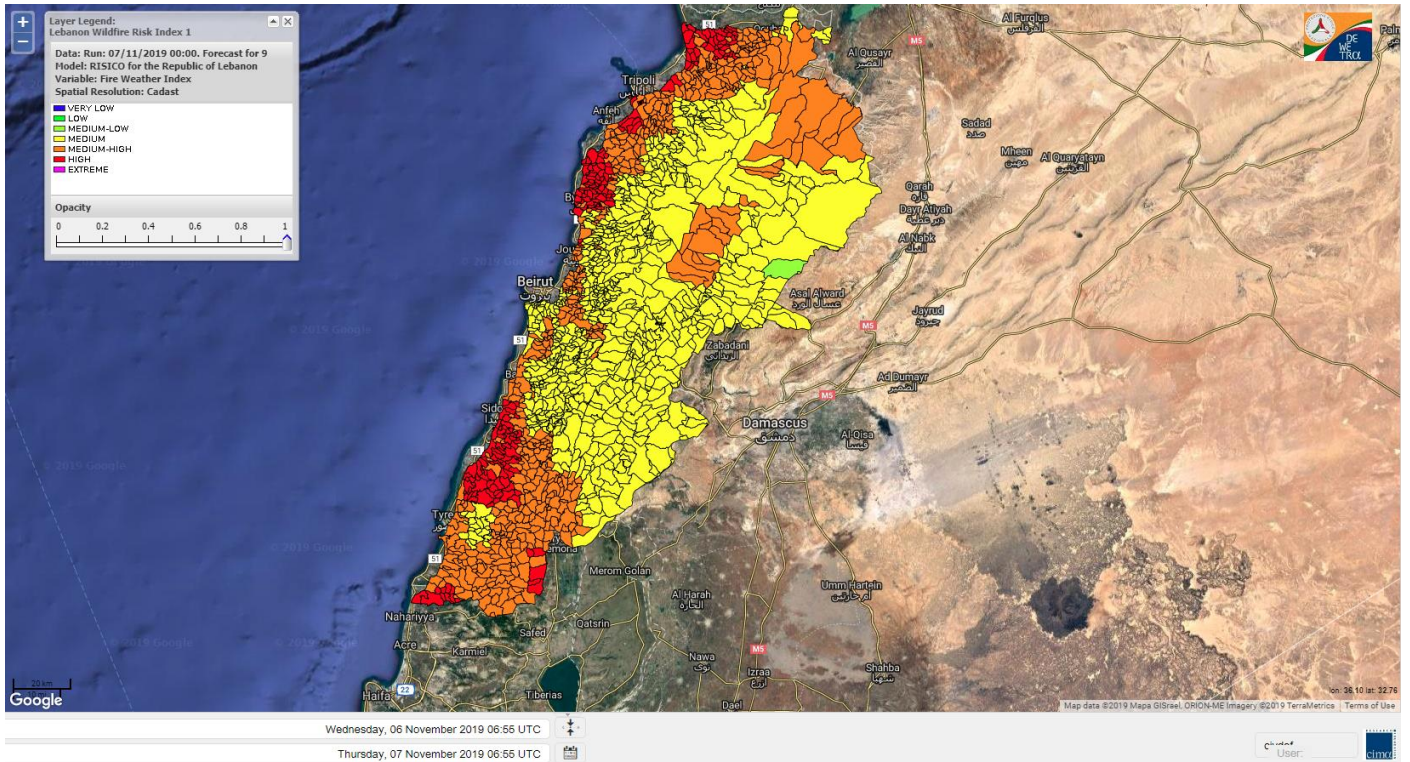

- VERY LOW
- LOW
- MEDIUM-LOW
- MEDIUM
- MEDIUM-HIGH
- HIGH
- EXTREME

Lebanon for 7 November 2019

Lebanon for 8 November 2019

Lebanon for 9 November 2019

Shouf Biosphere Reserve Forecast for 7 November 2019