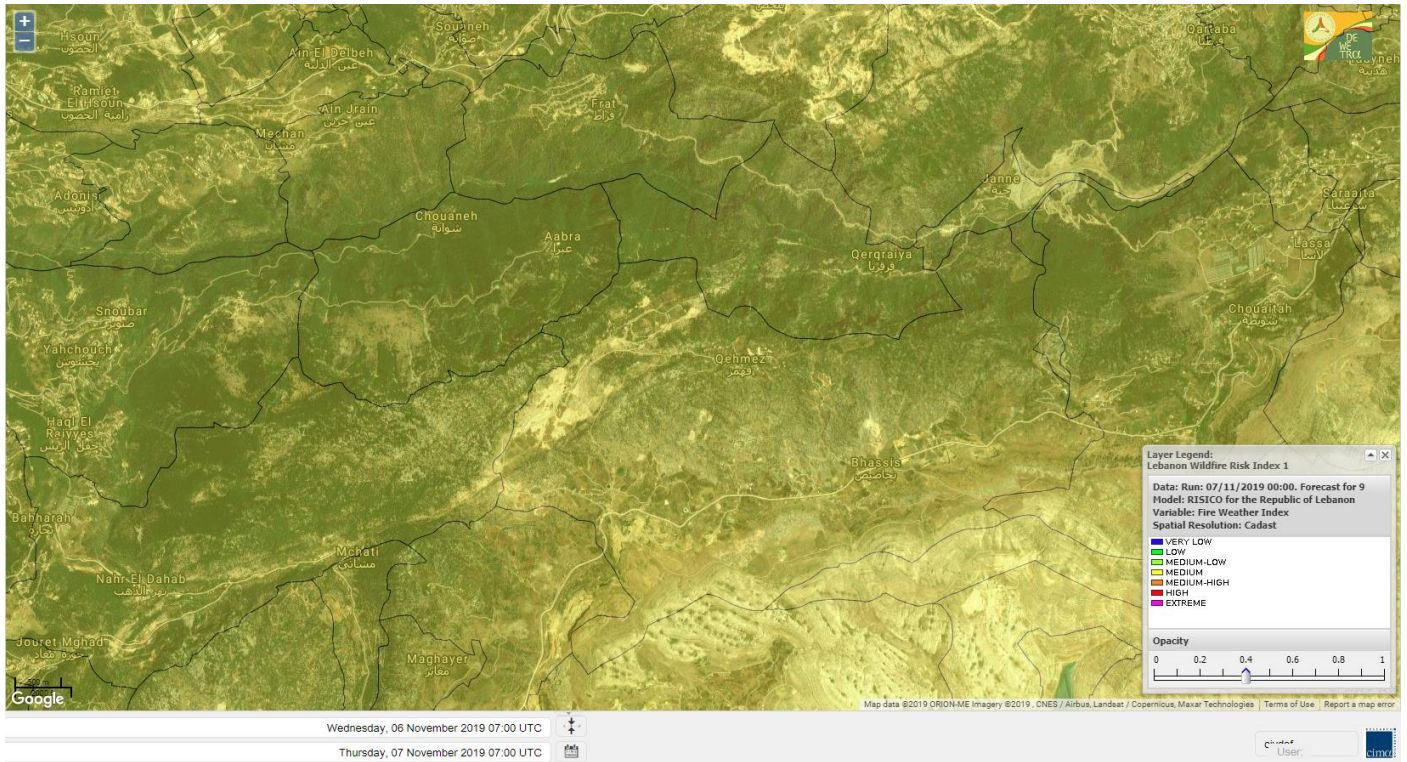

Jabal Moussa Reserve Forecast for 9 November 2019

Beirut, Beirut Governorate, Lebanon 10-Day Weather Forecast

29° ACHRAFIEH,RIZK STATION | CHANGE

TODAY HOURLY 10-DAY CALENDAR HISTORY WUNDERMAP

Nord

Koura

Municipality	07-Nov	08-Nov	09-Nov	Municipality	07-Nov	08-Nov	09-Nov	Municipality	07-Nov	08-Nov	09-Nov
Aaba	MH	MH	MH	Afsaddiq	MH	MH	MH	Ain Ekrine	MH	MH	MH
Amioun	MH	MH	MH	Anfeh	MH	MH	MH	Badbhoun	MH	MH	MH
Barghoun	MH	MH	MH	Barsa	H	H	H	Batroumine	MH	MH	MH
Bdebba	MH	MH	MH	Bechmizine	MH	MH	MH	Bednayet El-Koura	H	H	H
Bhabbouch El-Koura	MH	MH	MH	Bkeftine	MH	MH	MH	Bnehran	MH	MH	M
Bqaiia El-Koura	MH	MH	MH	Bsarma	MH	MH	MH	Btaaboura	MH	MH	MH
Bterram	MH	MH	MH	Btouratij	MH	MH	MH	Bziza	MH	MH	MH
Dar Beechtar	MH	MH	MH	Dar Chmezzine	MH	MH	MH	Deddeh	H	H	H
Deir El-Balamand	MH	MH	MH	Fih	MH	MH	MH	Hraiche	MH	MH	MH
Ijdaabrine	MH	MH	MH	Kaftoun	MH	MH	MH	Kefraya El-Koura	MH	MH	MH
Kfarakka	MH	MH	MH	Kfarhata	MH	MH	MH	Kfarhazir	MH	MH	MH
Kfarkahel	MH	MH	MH	Kfarsaroun	MH	MH	MH	Kosba	MH	MH	MH
Mejdel el-Koura	MH	MH	MH	Nakhle	MH	MH	MH	Qalhat	MH	MH	MH
Ras Masqa	H	H	H	Rechdibbine	MH	M	M	Zakroun	MH	MH	MH
Zgharta El-Mtaouile	MH	MH	MH								