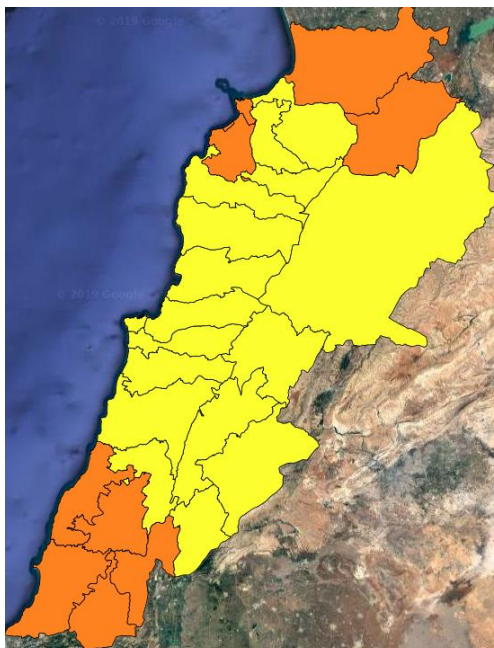

Beirut, 7 November 2019

FIRE RISK INDEX

6 November 2019

7 November 2019

8 November 2019

9 November 2019

Layer Legend:
Lebanon Wildfire Risk Index 1

Data: Run: 07/11/2019 00:00. Forecast for 7
Model: RISICO for the Republic of Lebanon
Variable: Fire Weather Index
Spatial Resolution: Caza