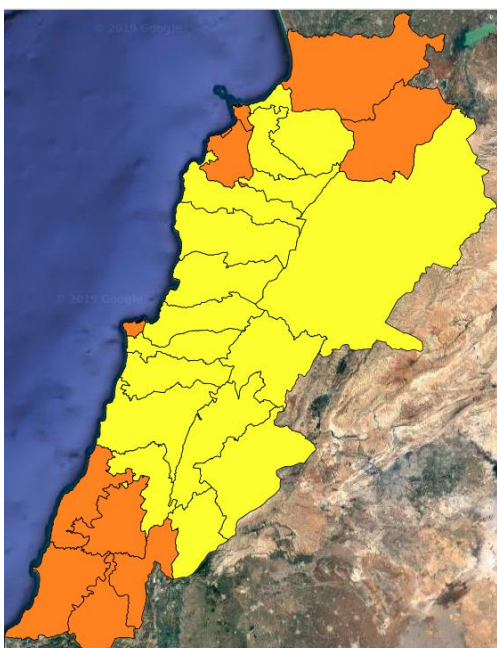

Beirut, 7 November 2019

FIRE RISK INDEX

6 November 2019

7 November 2019

8 November 2019

9 November 2019

Layer Legend:
Lebanon Wildfire Risk Index 1

Data: Run: 07/11/2019 00:00. Forecast for 7
Model: RISICO for the Republic of Lebanon
Variable: Fire Weather Index
Spatial Resolution: Caza